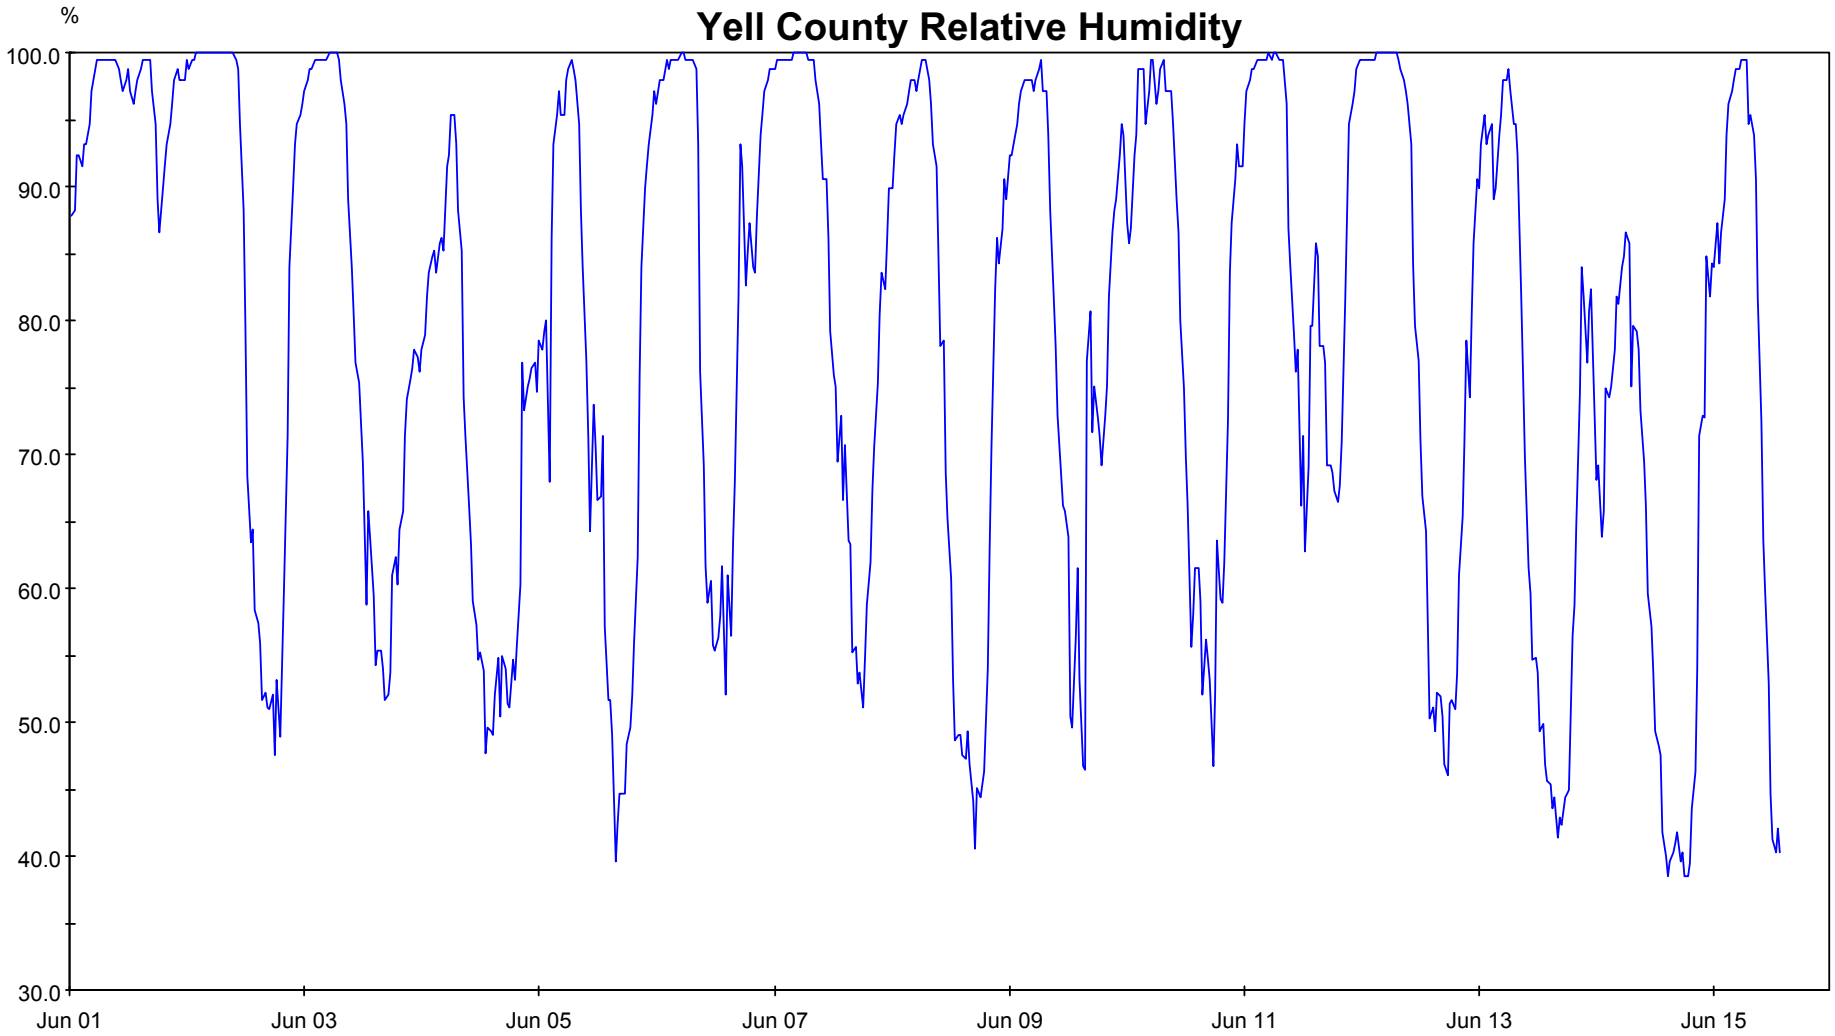

Yell County Relative Humidity

— HMD

Yell County Temperature

— TMP

Yell County Rainfall

Yell County Leaf Wetness

Yell County Wind Speed