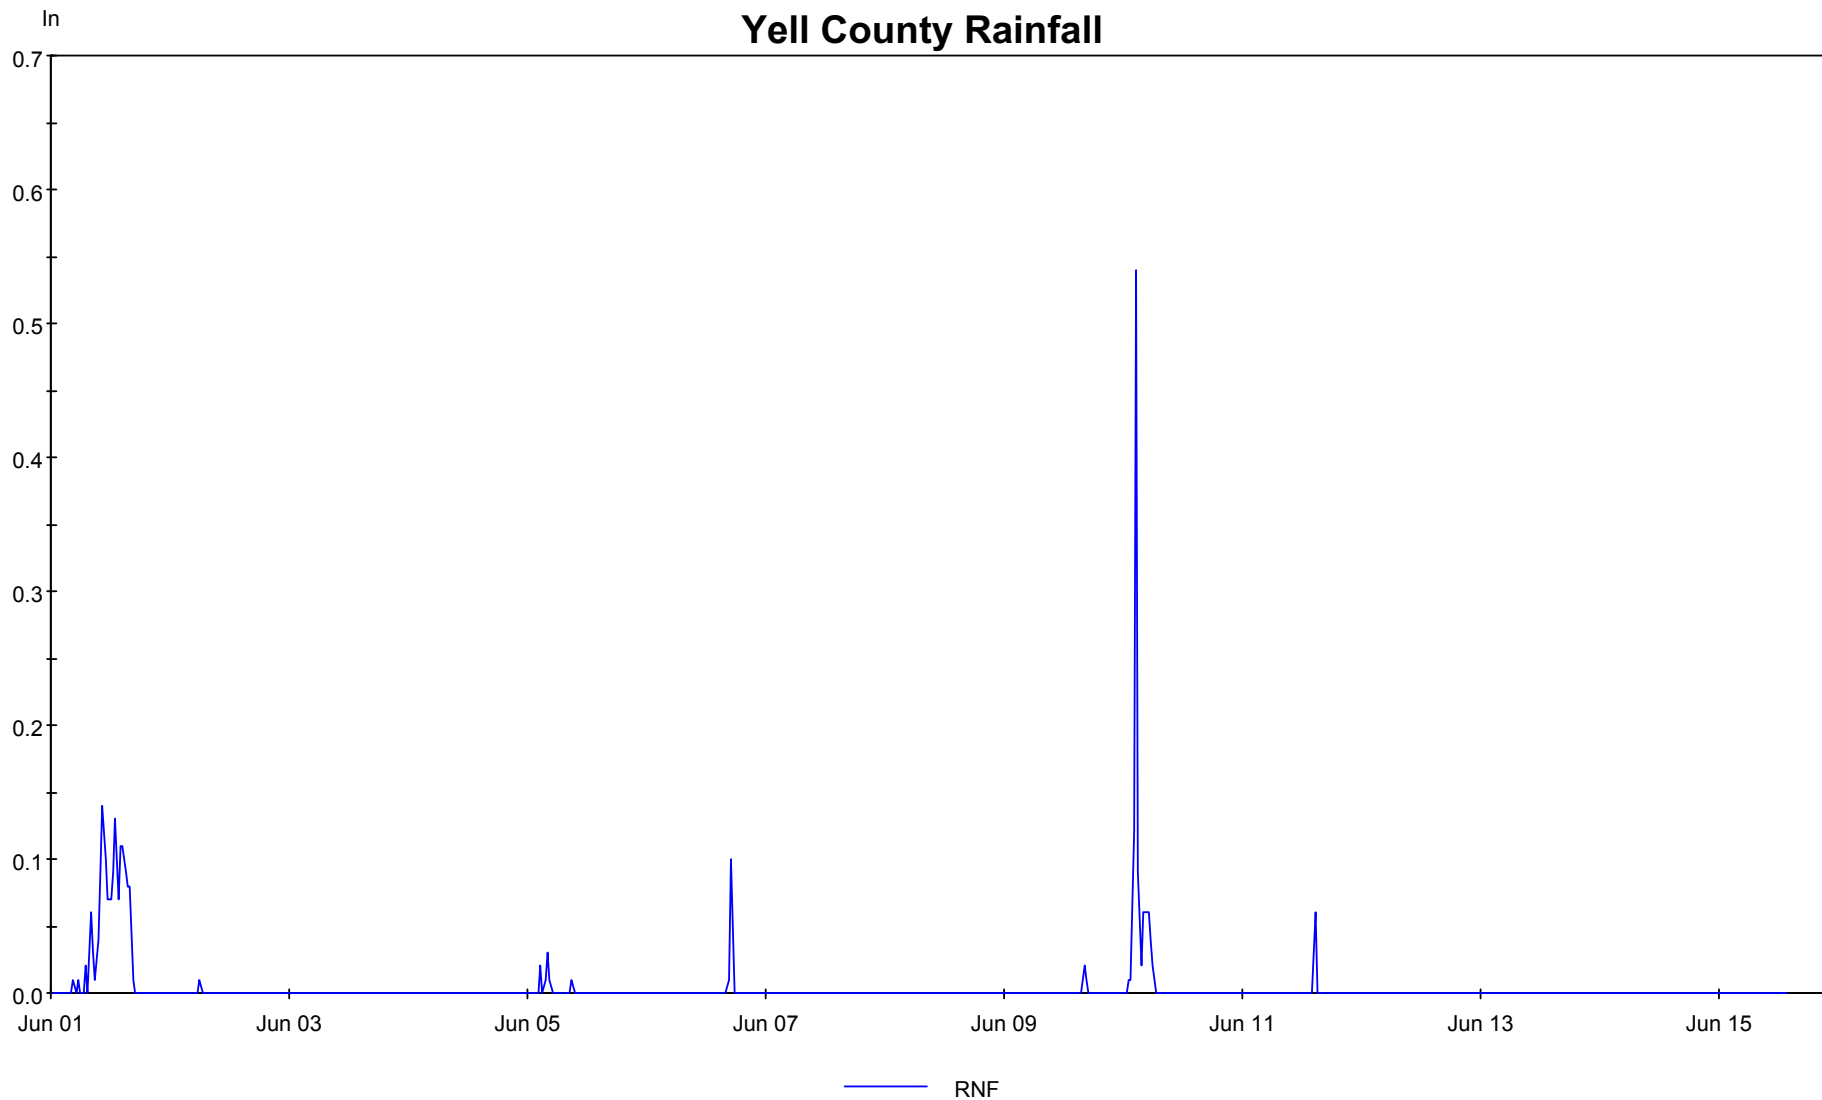

Yell County Relative Humidity

— HMD

Yell County Temperature

— TMP

Yell County Rainfall

Yell County Leaf Wetness

Yell County Wind Speed