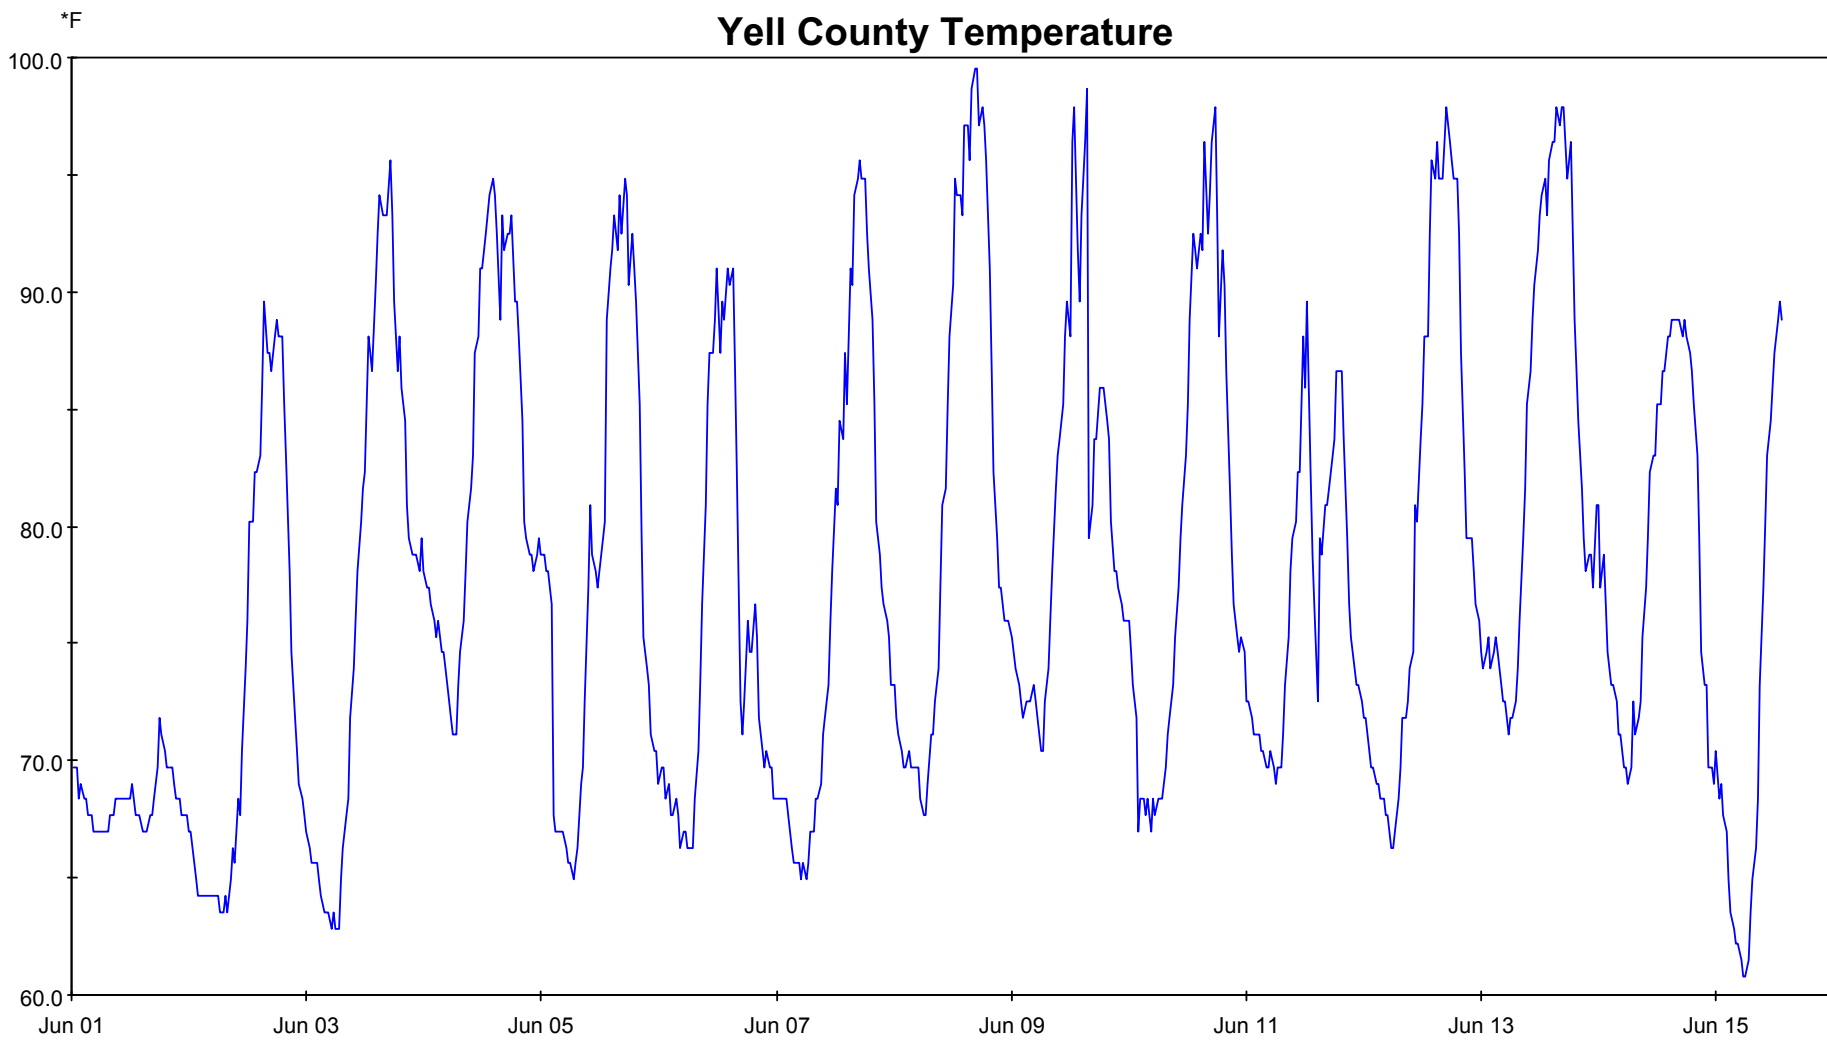

Yell County Relative Humidity

— HMD

Yell County Temperature

— TMP

Yell County Rainfall

Yell County Leaf Wetness

Yell County Wind Speed