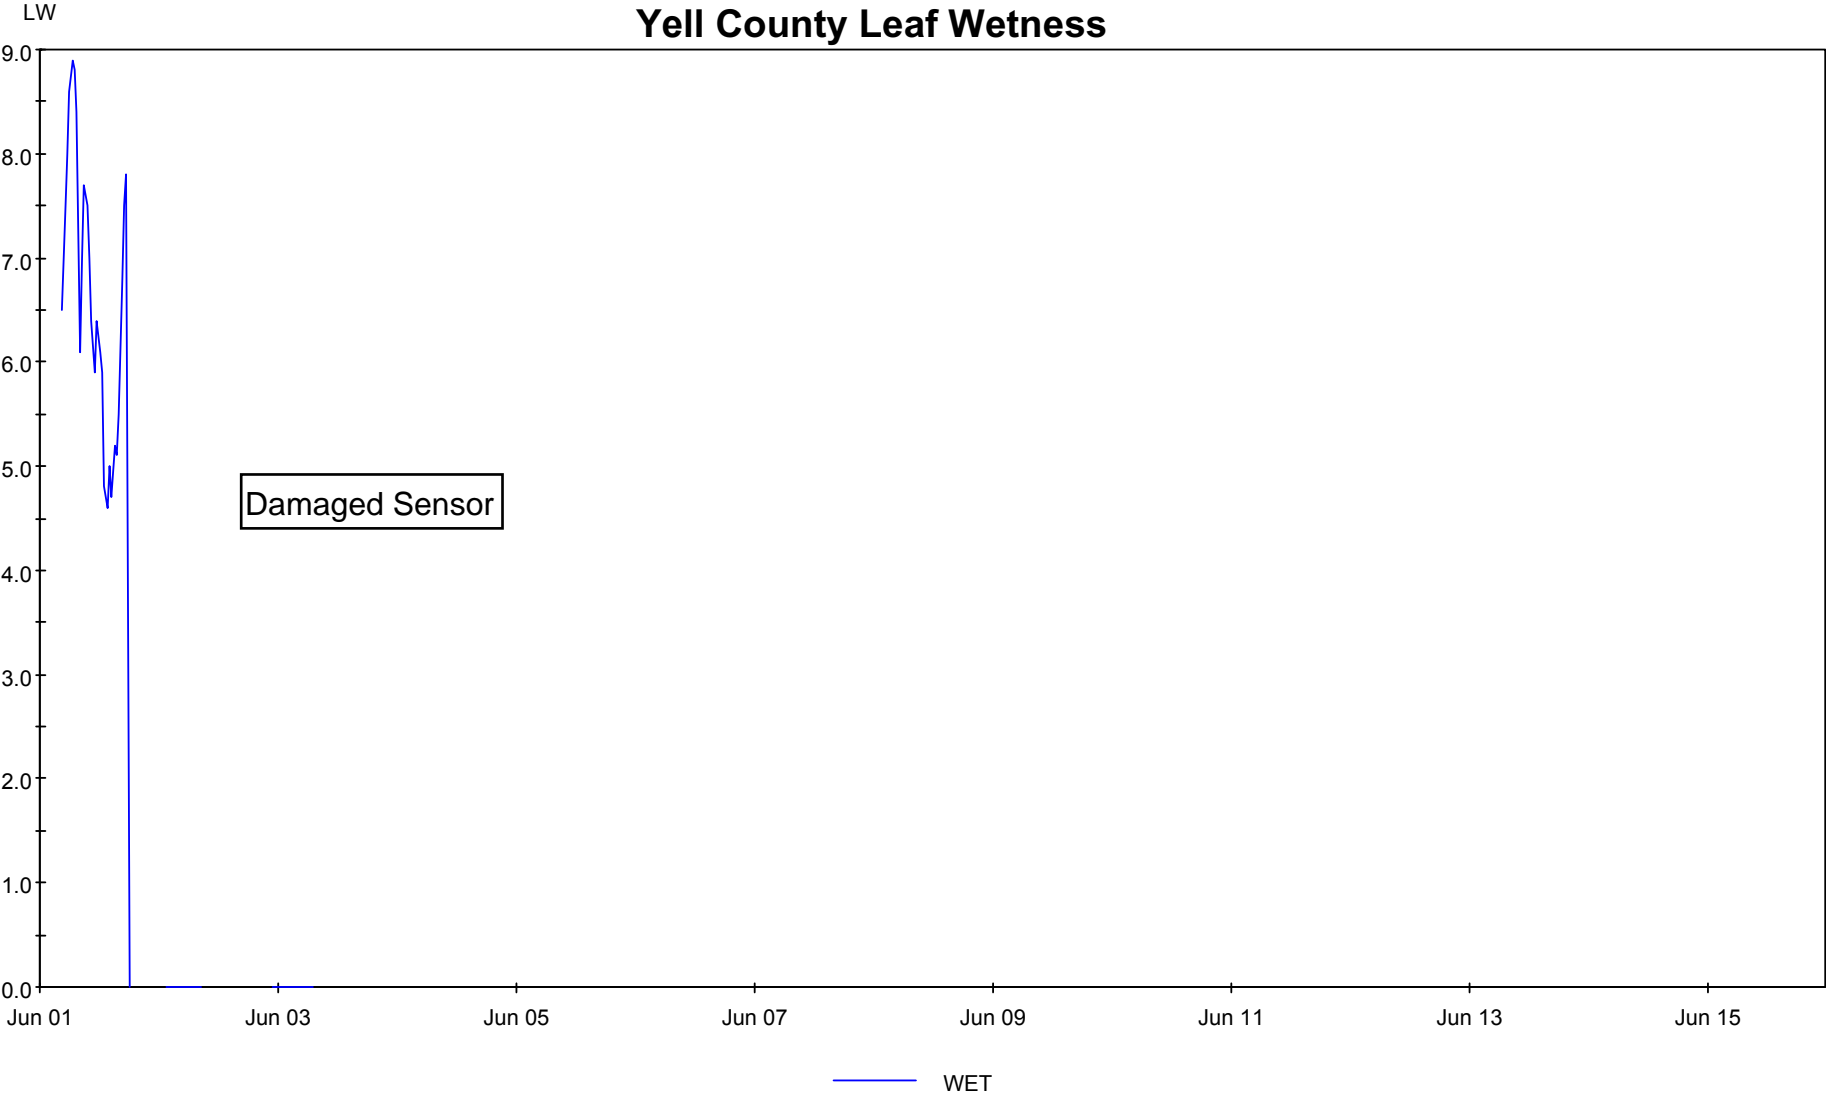

Yell County Relative Humidity

— HMD

Yell County Temperature

— TMP

Yell County Rainfall

Yell County Leaf Wetness

Yell County Wind Speed