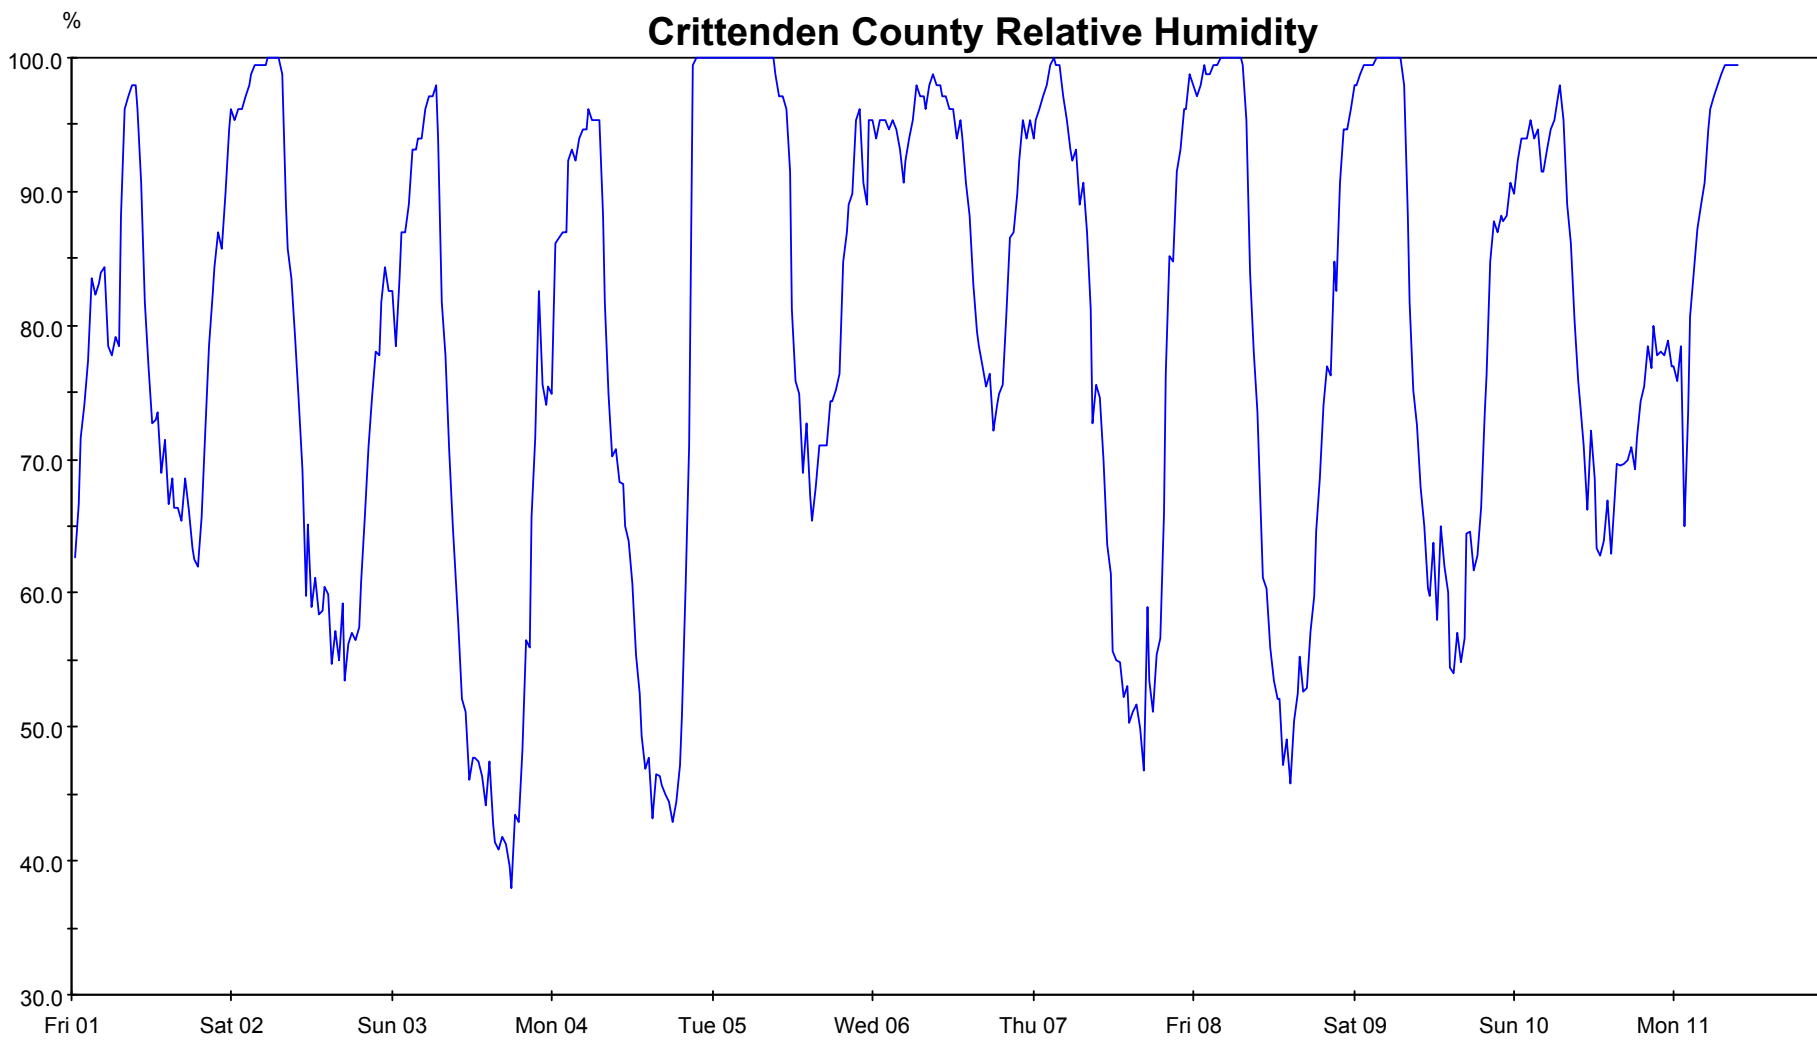

Crittenden County Relative Humidity

— HMD

Crittenden County Temp.

Crittenden County Rainfall

LW

Crittenden County Leaf Wetness

— WET

Crittenden County Wind Speed