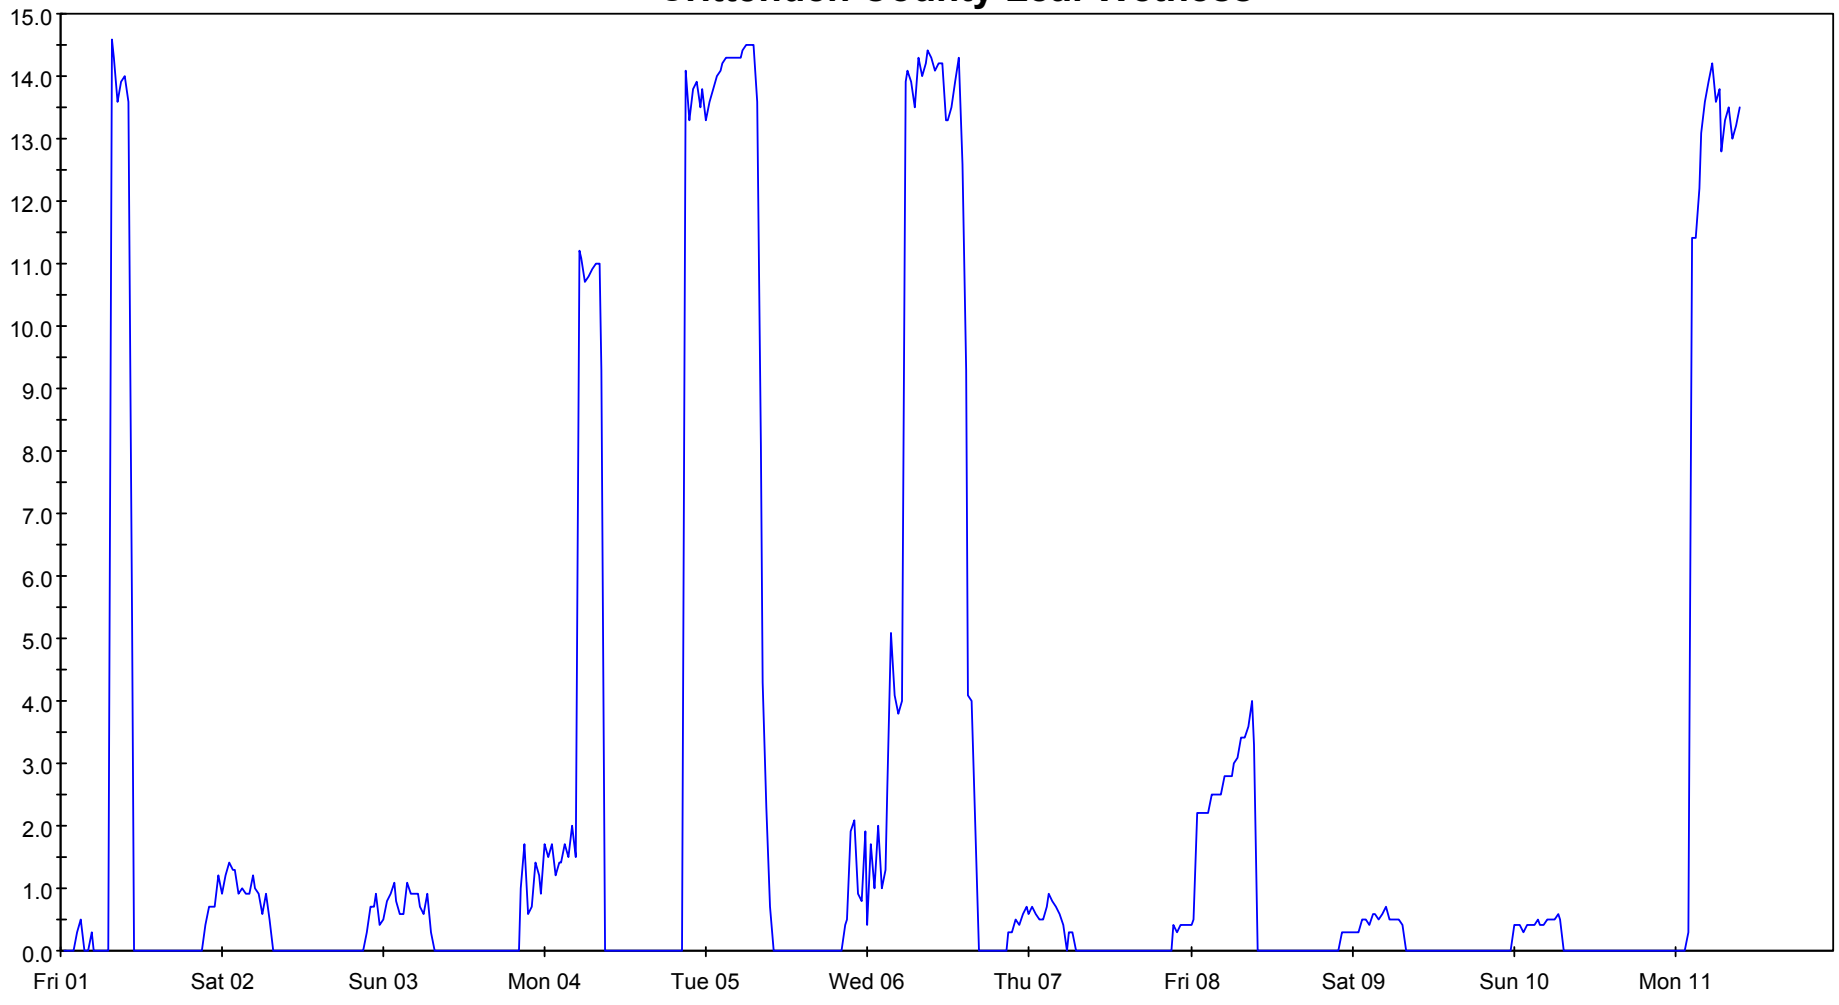

Crittenden County Relative Humidity

— HMD

Crittenden County Temp.

Crittenden County Rainfall

LW

Crittenden County Leaf Wetness

— WET

Crittenden County Wind Speed