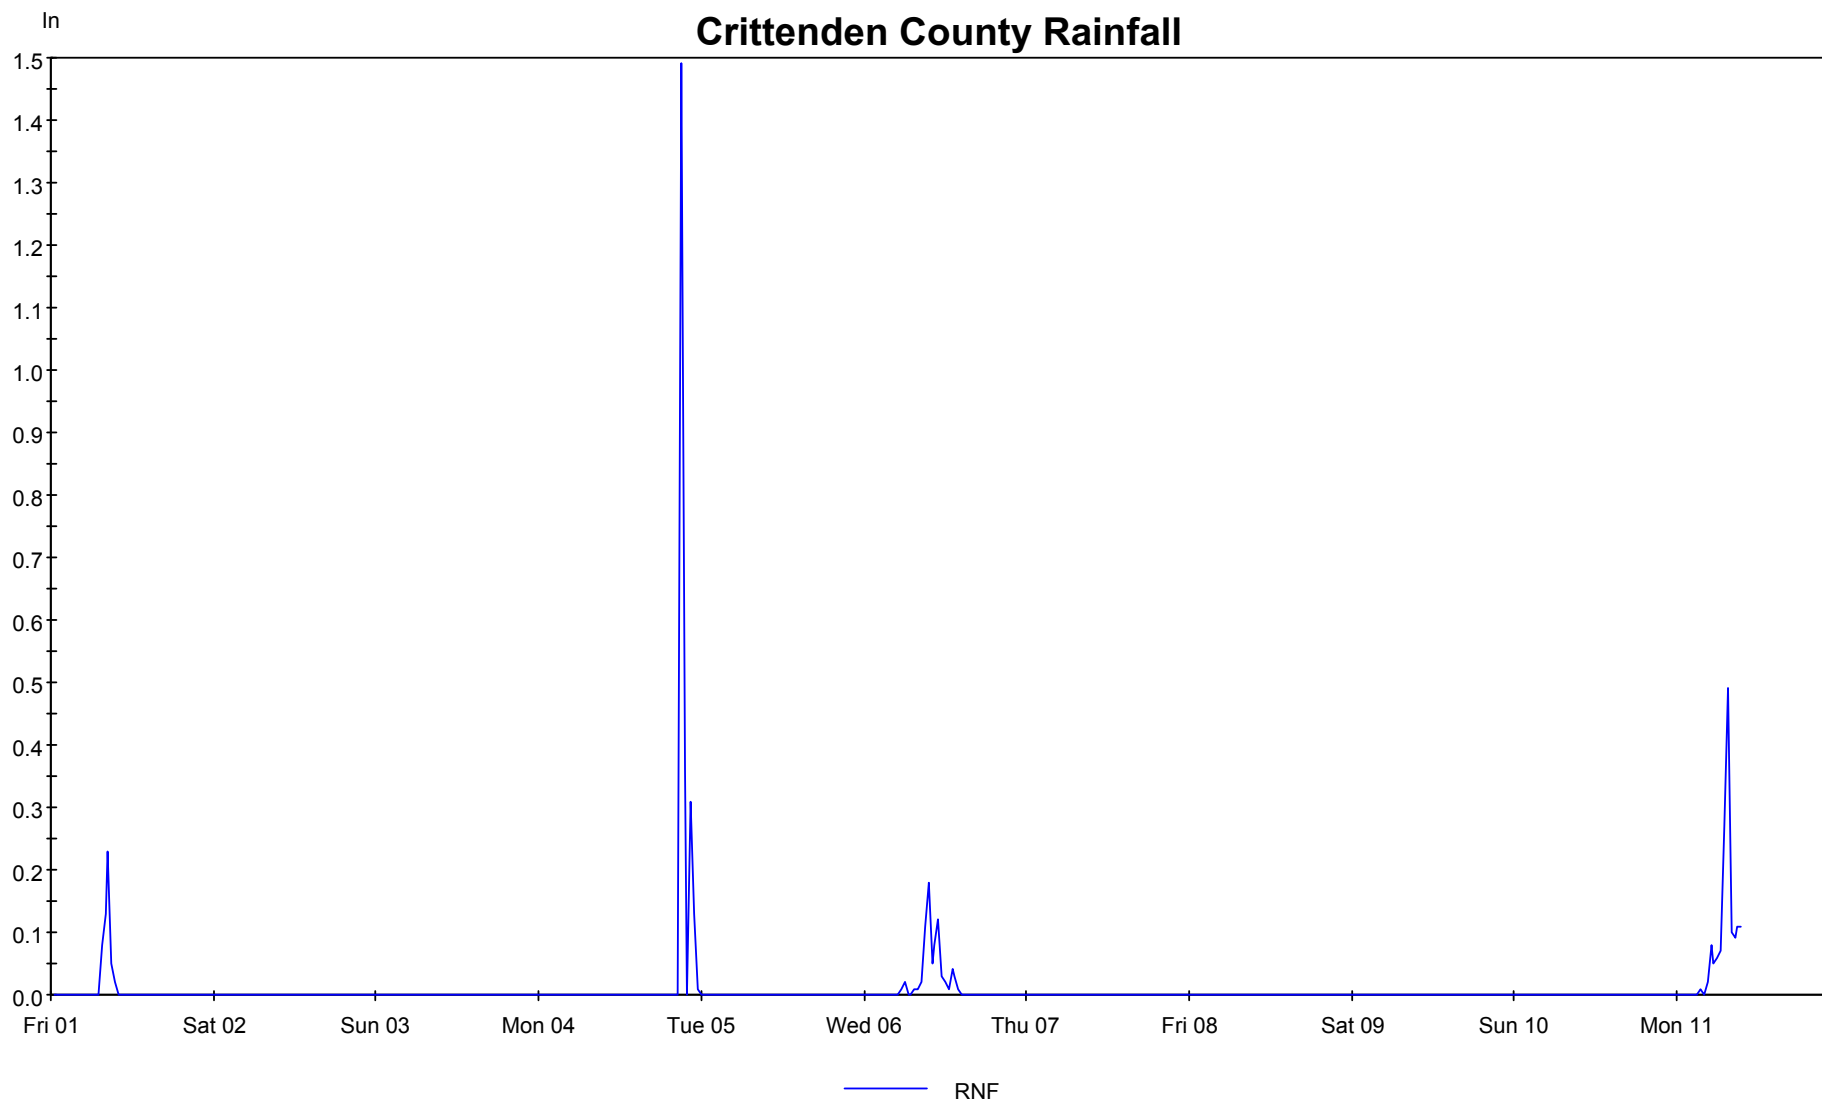

Crittenden County Relative Humidity

— HMD

Crittenden County Temp.

Crittenden County Rainfall

LW

Crittenden County Leaf Wetness

— WET

Crittenden County Wind Speed