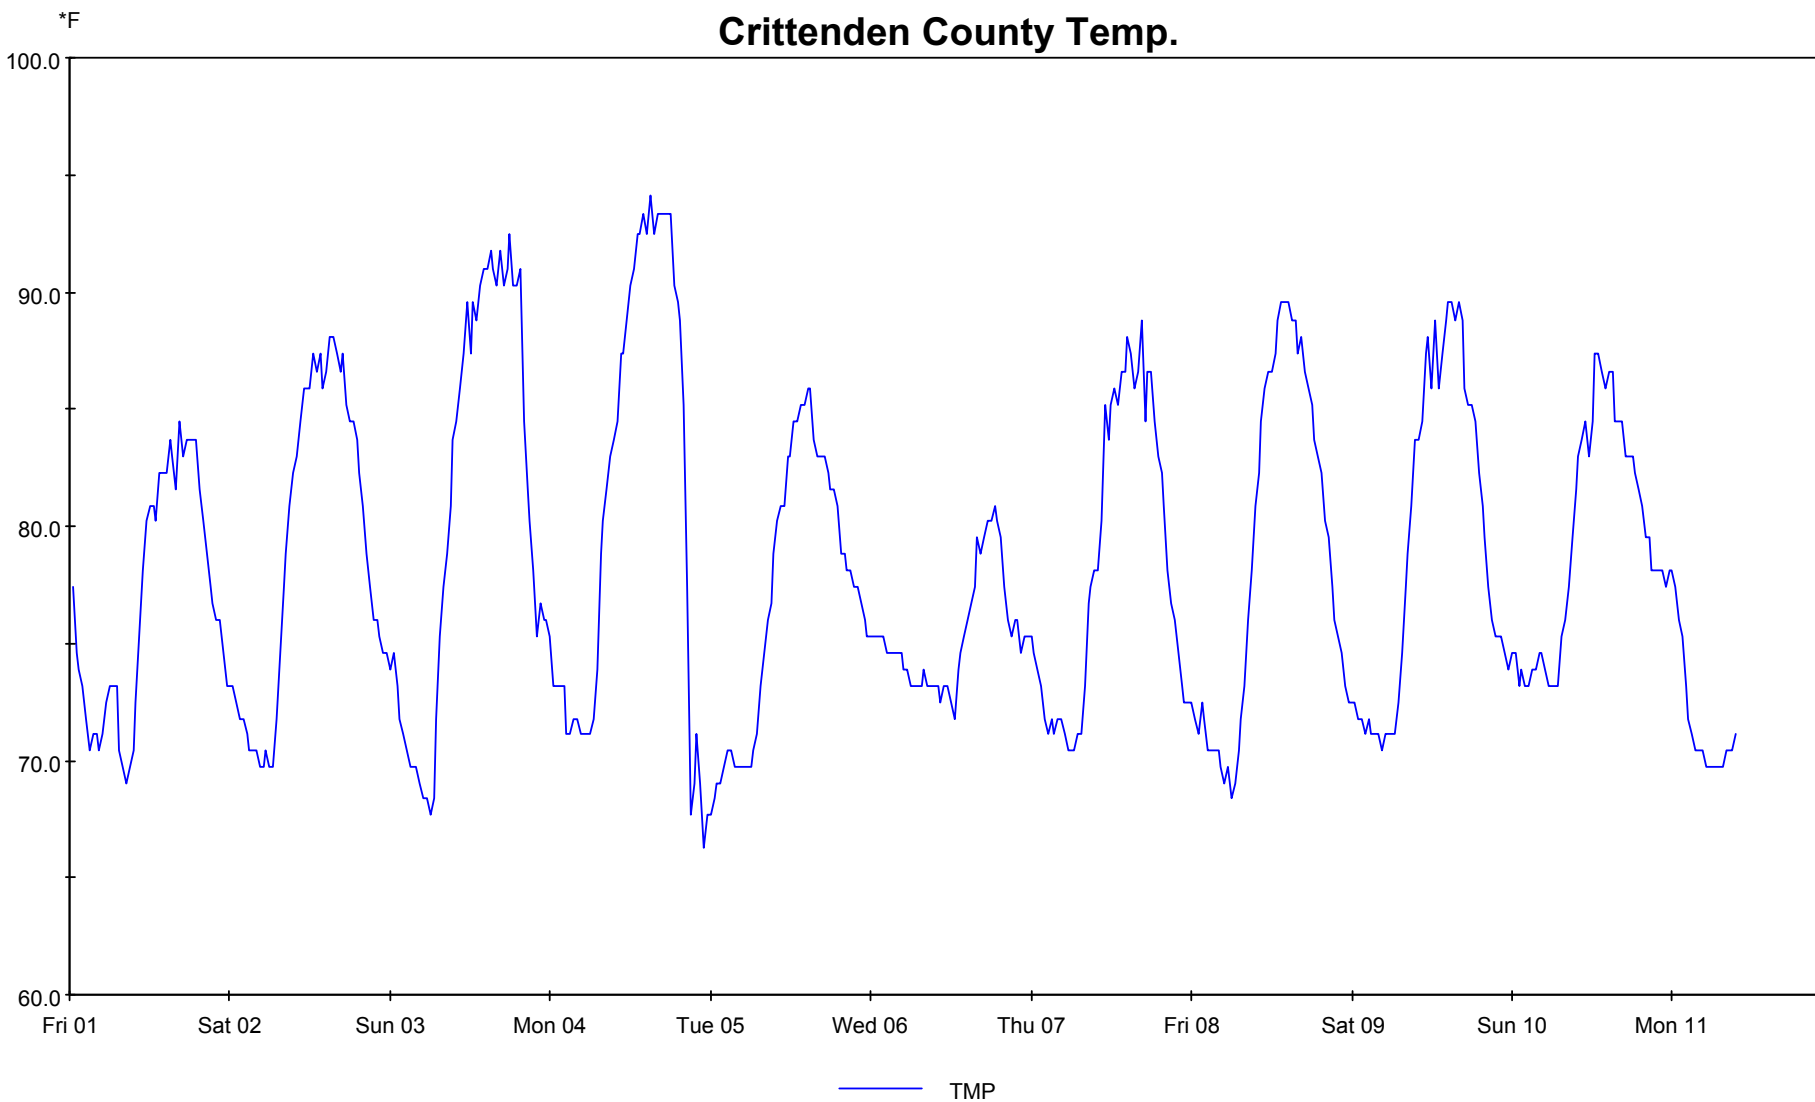

Crittenden County Relative Humidity

— HMD

Crittenden County Temp.

Crittenden County Rainfall

LW

Crittenden County Leaf Wetness

— WET

Crittenden County Wind Speed