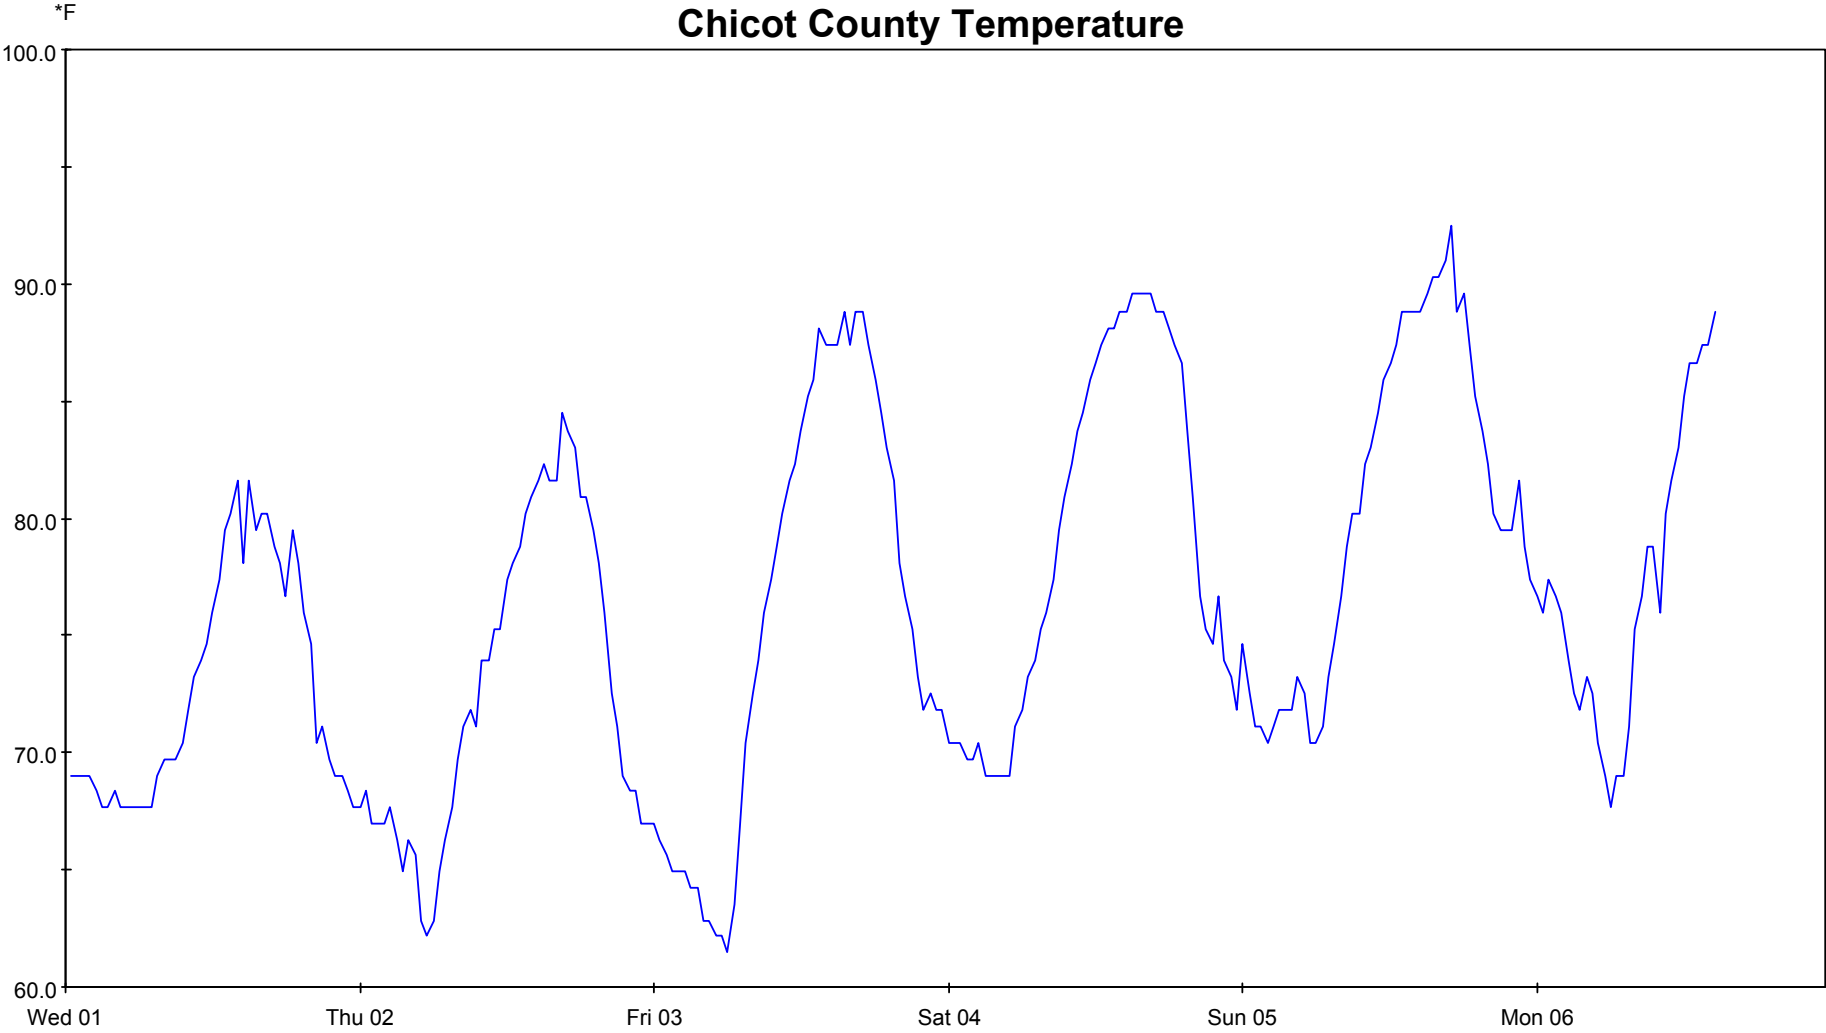

Chicot County Relative Humidity

— HMD

Chicot County Temperature

— TMP

Chicot County Rainfall

— RNF

Chicot County Wind Speed

LW

Chicot County Leaf Wetness

— WET