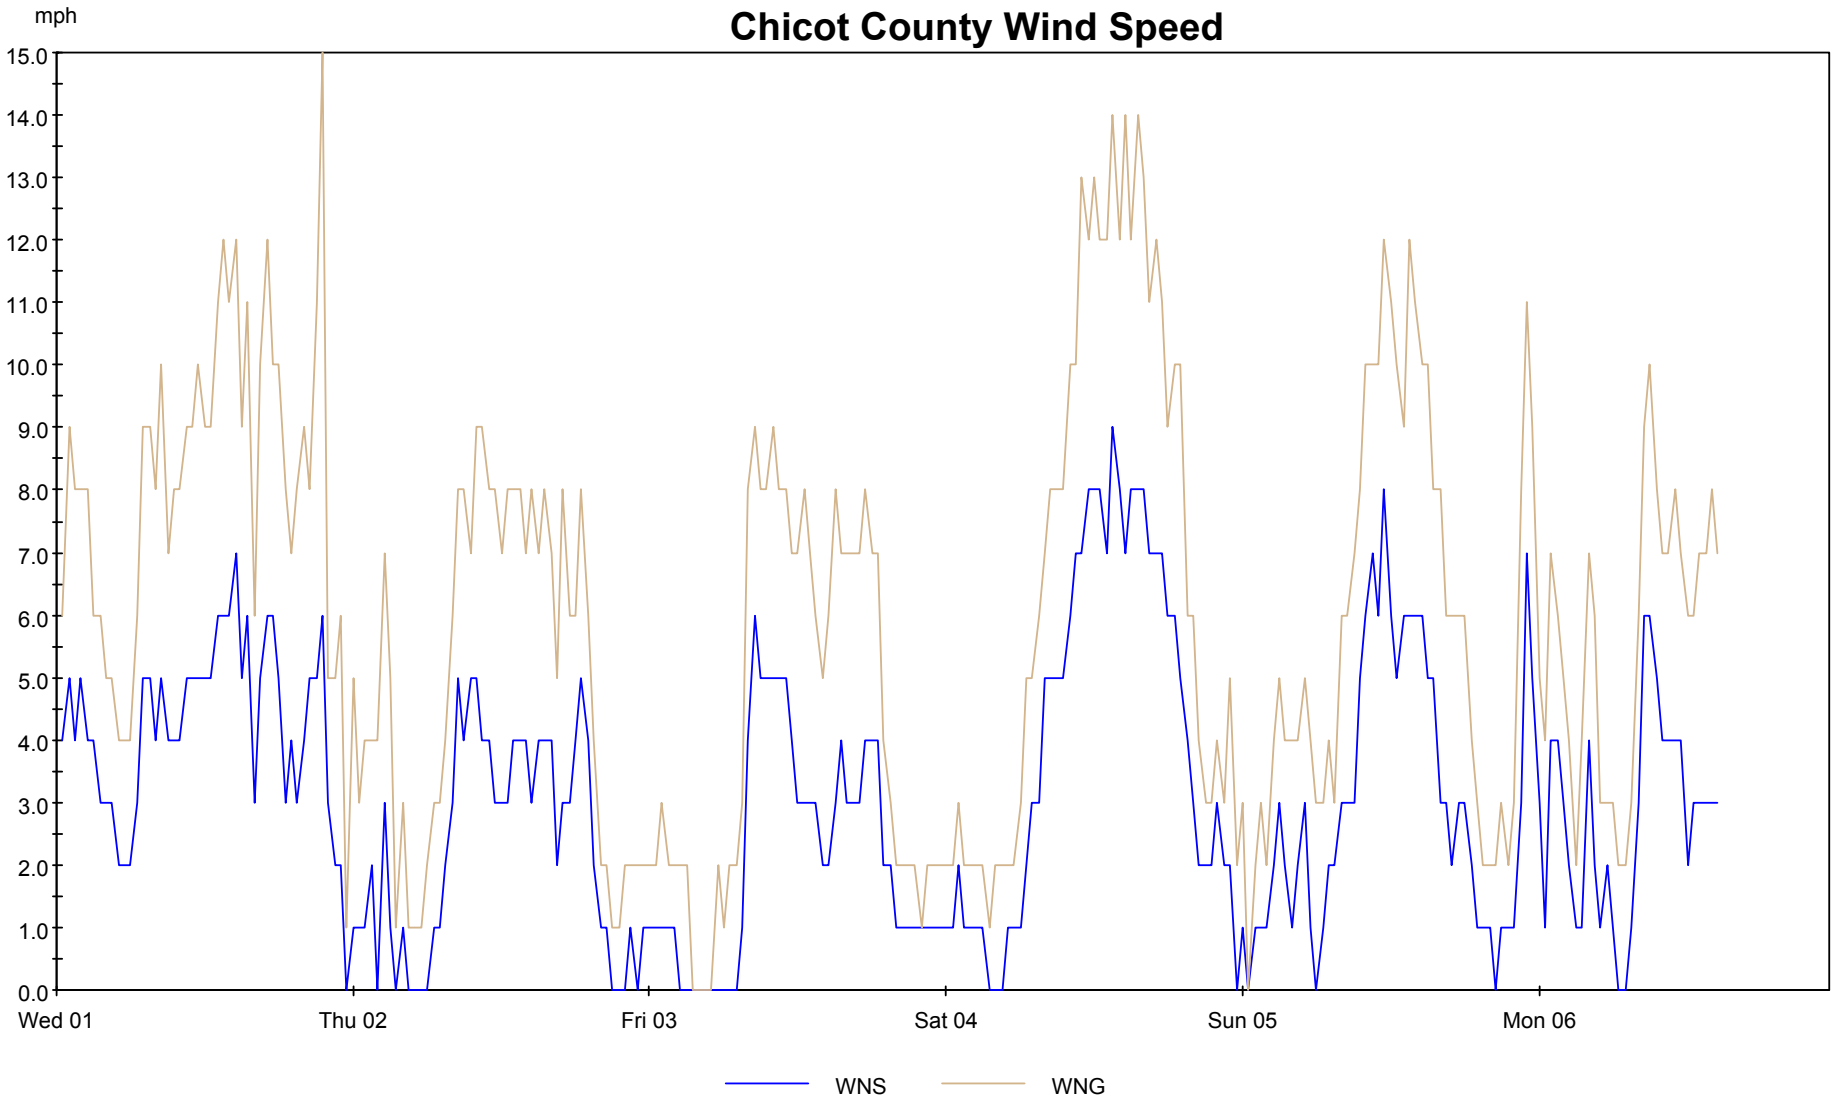

Chicot County Relative Humidity

— HMD

Chicot County Temperature

— TMP

Chicot County Rainfall

— RNF

Chicot County Wind Speed

LW

Chicot County Leaf Wetness

— WET