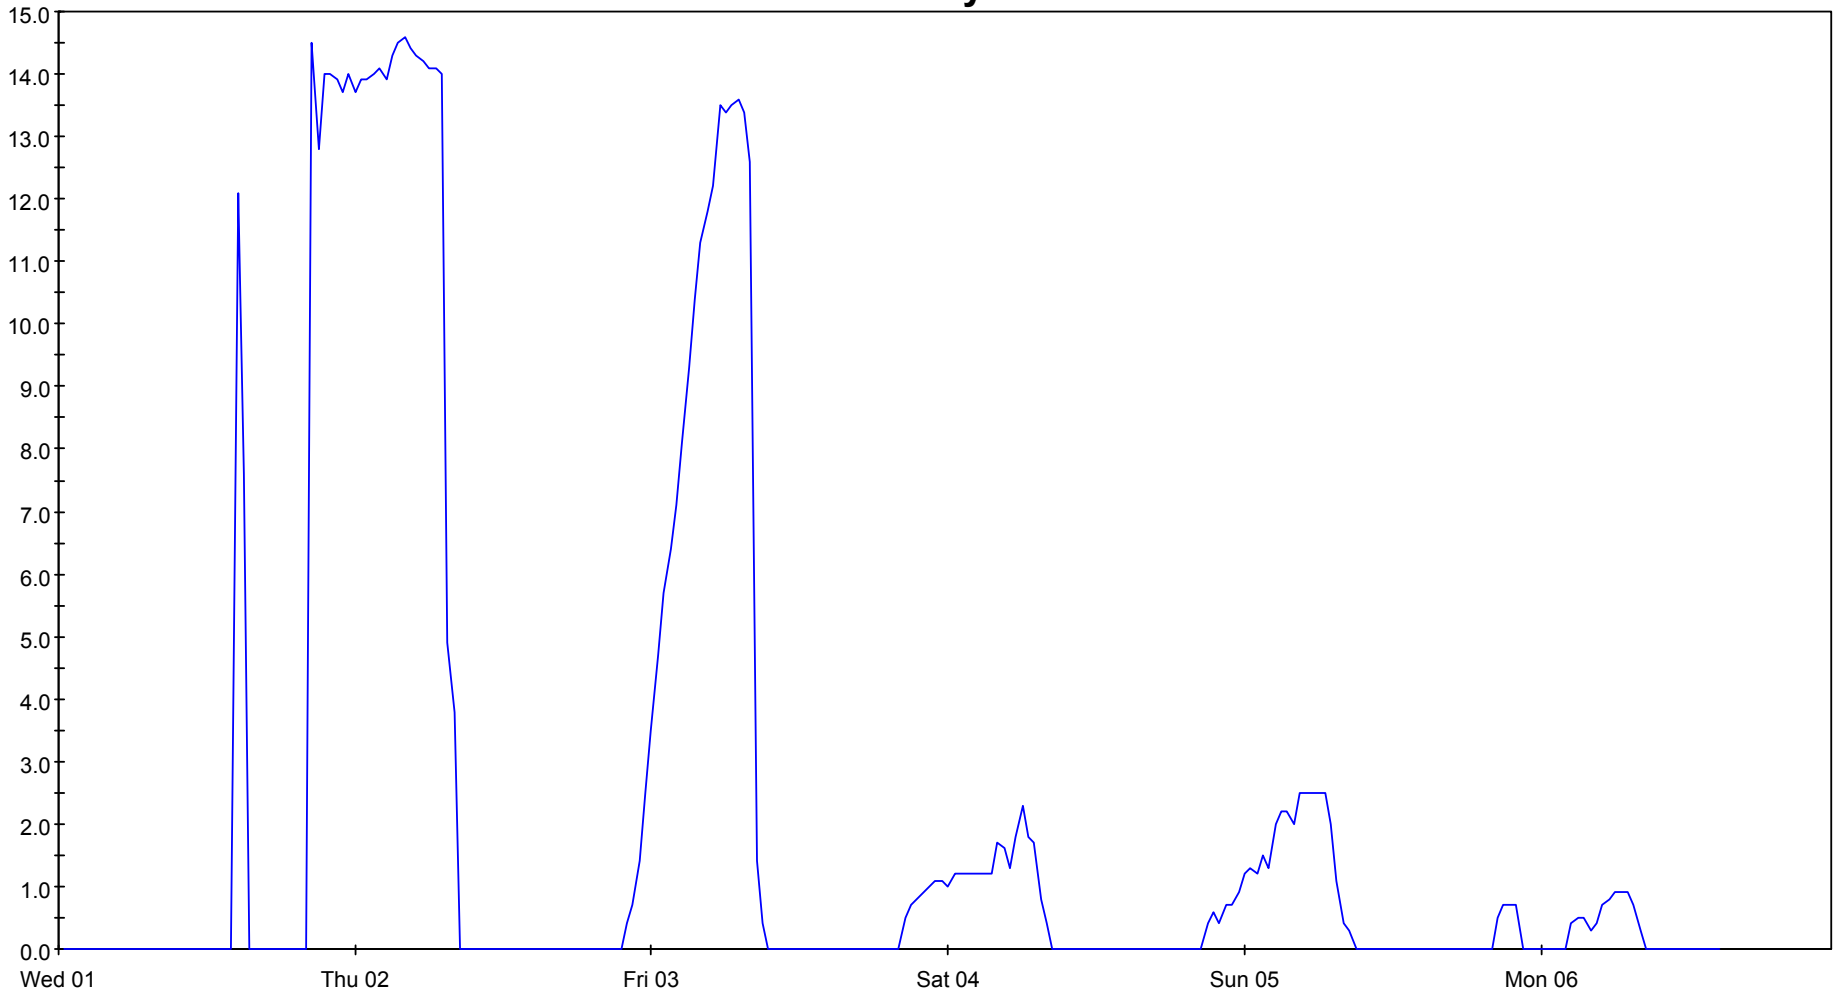

Chicot County Leaf Wetness

— WET