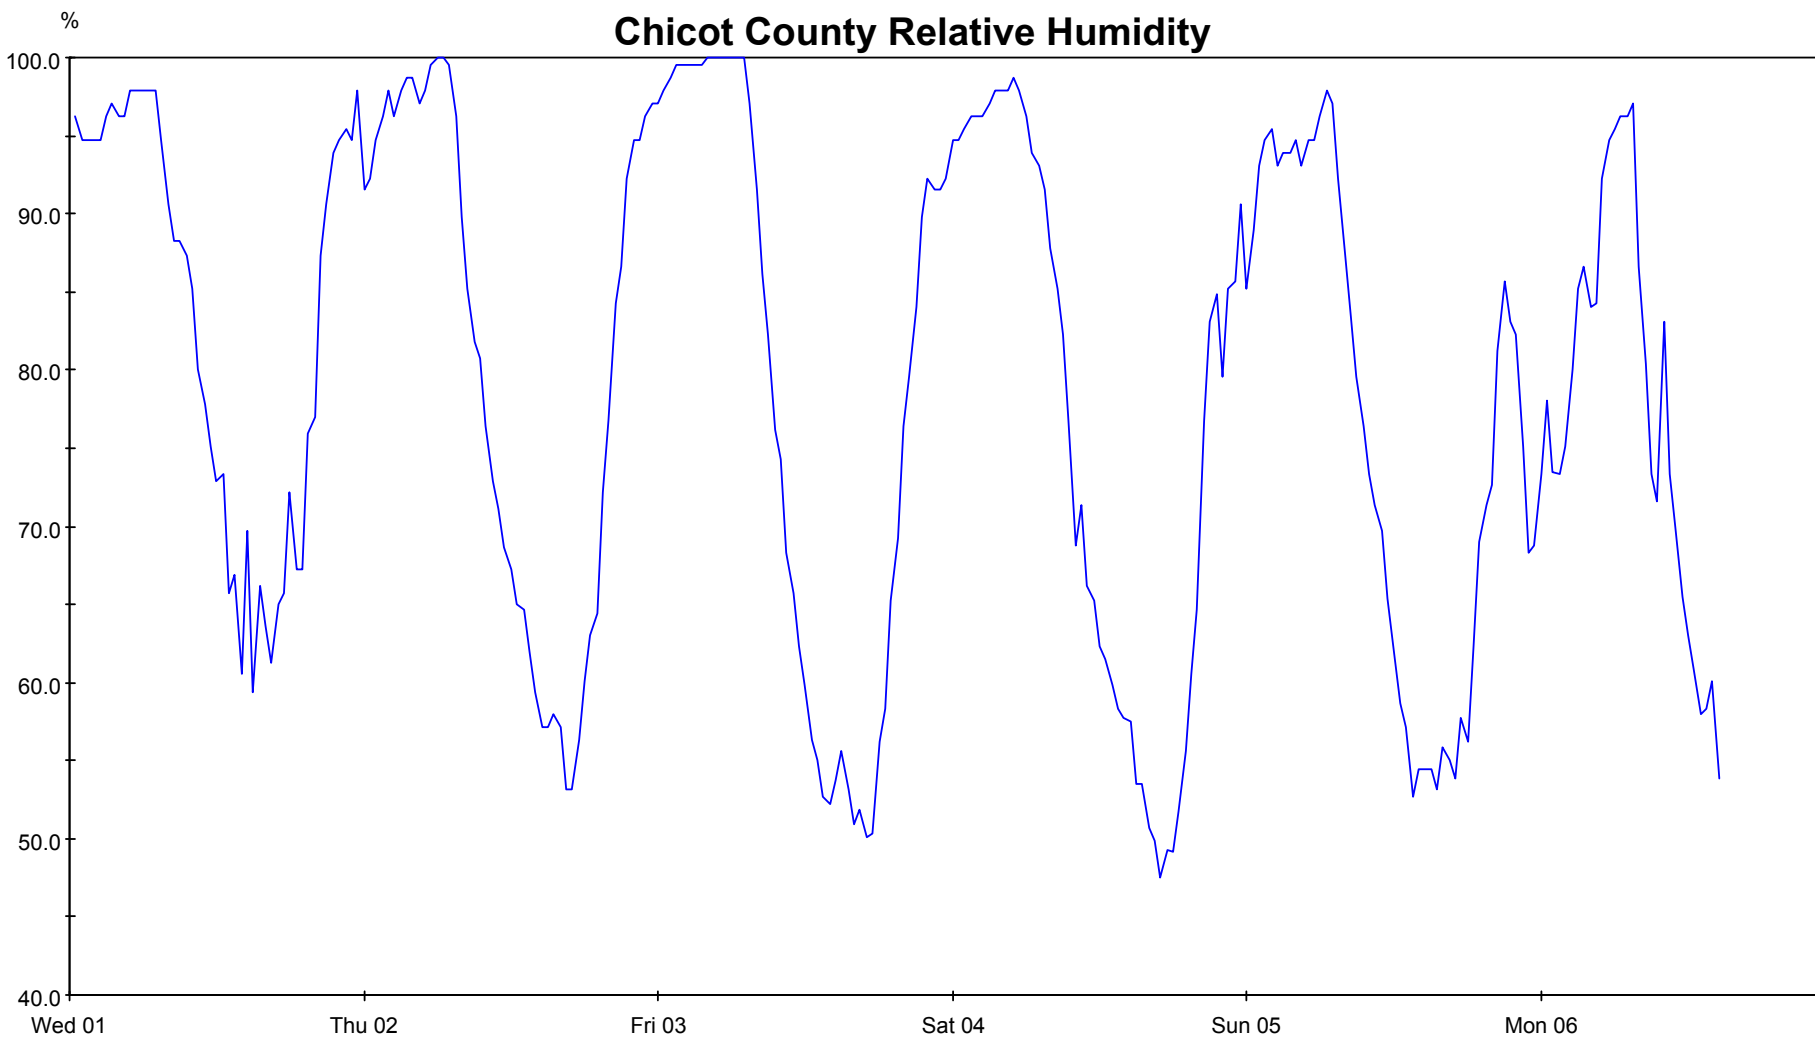

Chicot County Relative Humidity

— HMD

Chicot County Temperature

— TMP

Chicot County Rainfall

— RNF

Chicot County Wind Speed

LW

Chicot County Leaf Wetness

— WET