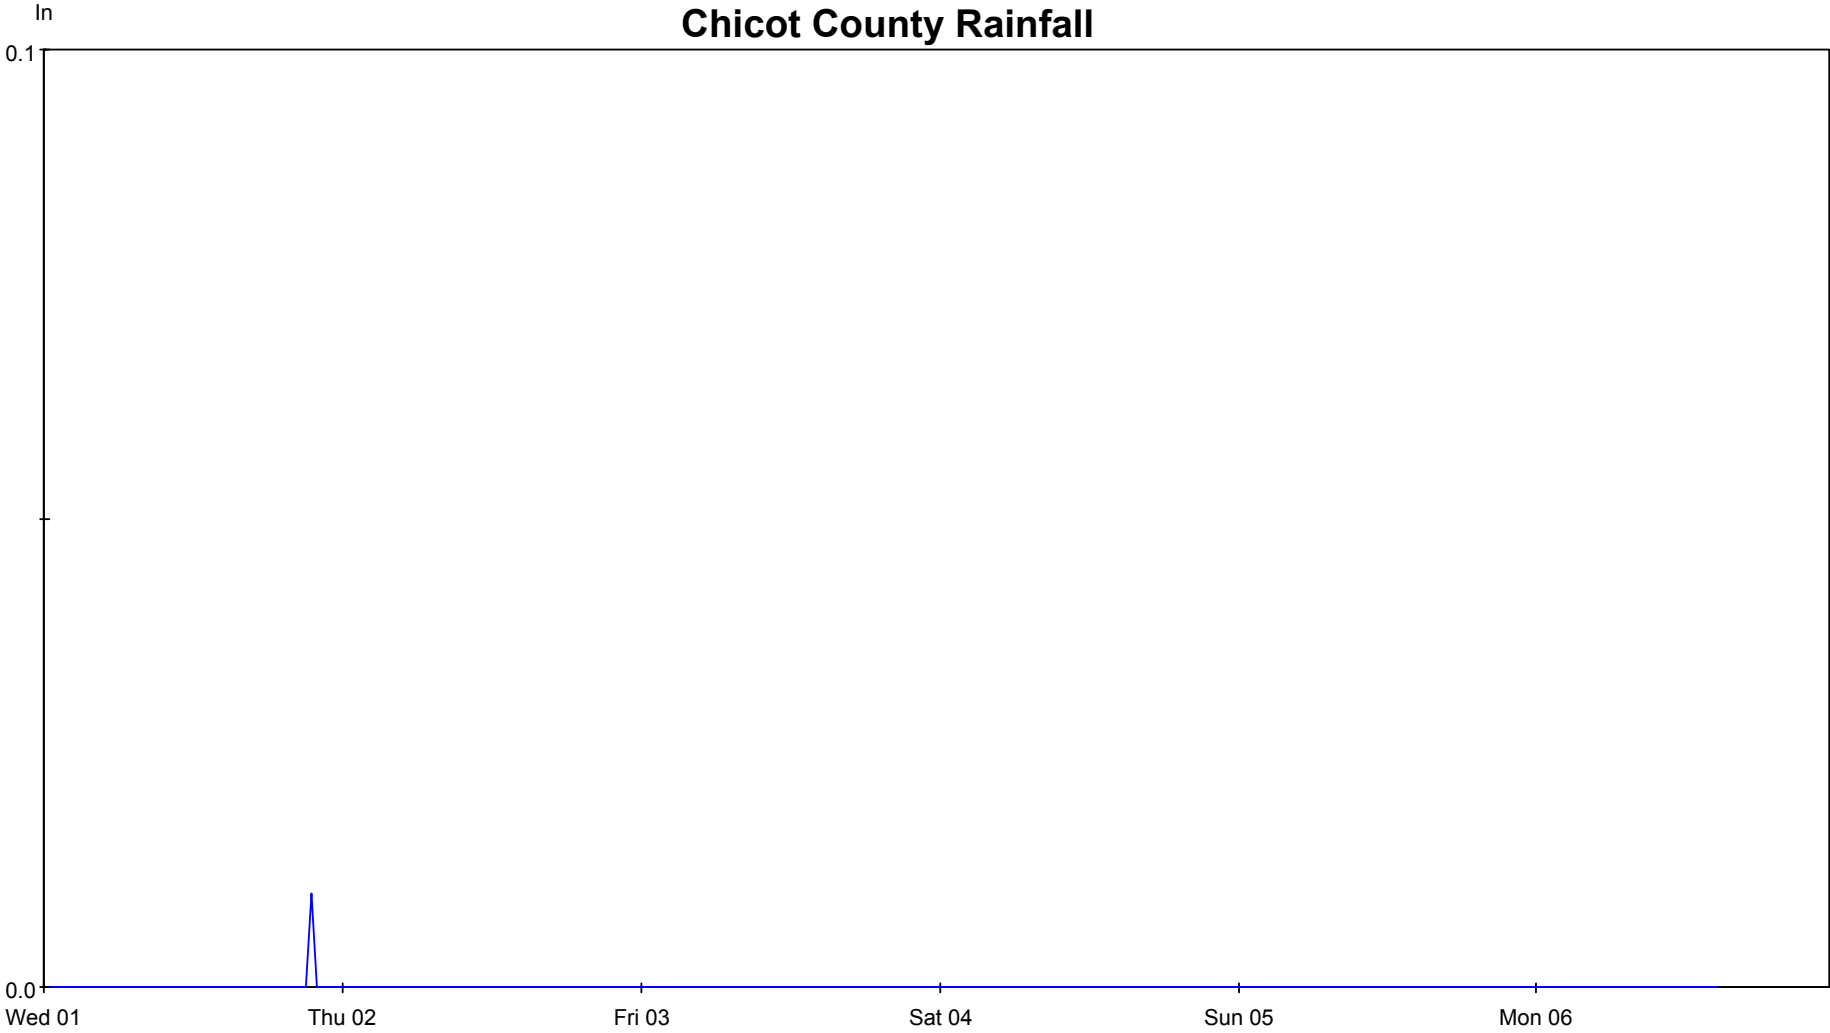

Chicot County Relative Humidity

— HMD

Chicot County Temperature

— TMP

Chicot County Rainfall

— RNF

Chicot County Wind Speed

LW

Chicot County Leaf Wetness

— WET