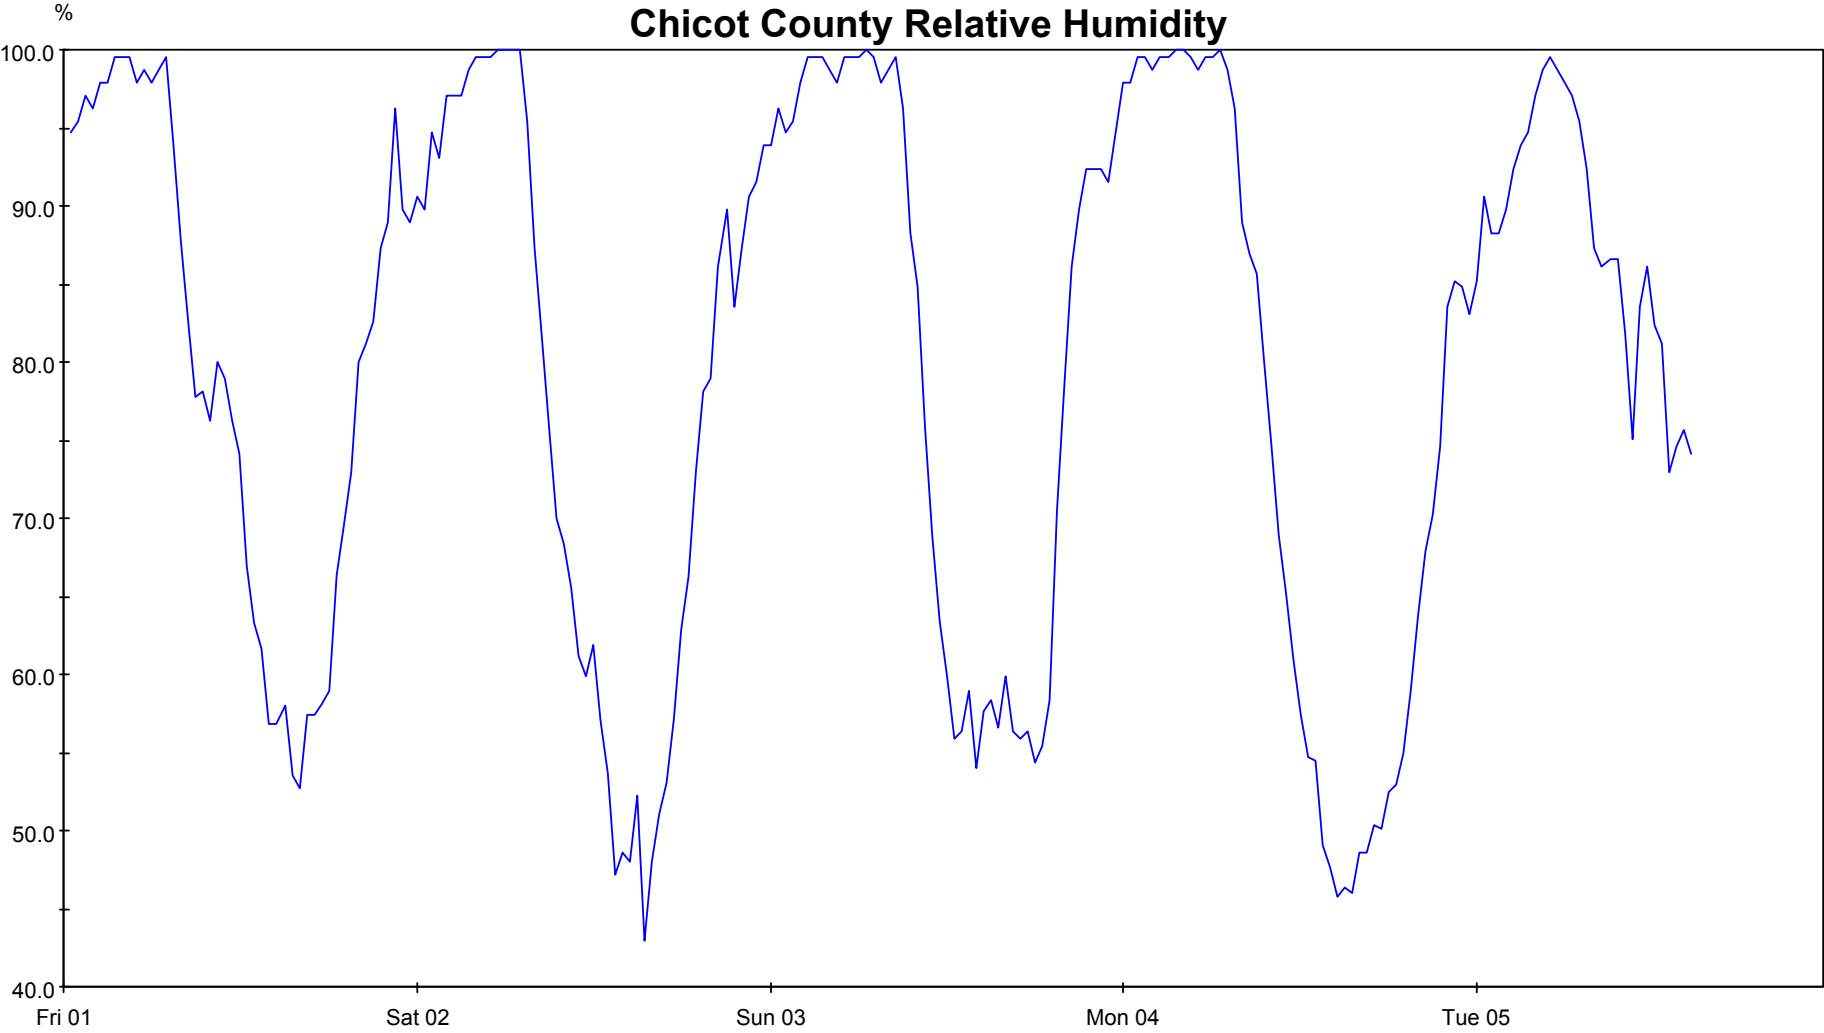

Chicot County Relative Humidity

— HMD

Chicot County Temp.

— TMP

Chicot County Rainfall

Chicot County Leaf Wetness

Chicot County Wind Speed