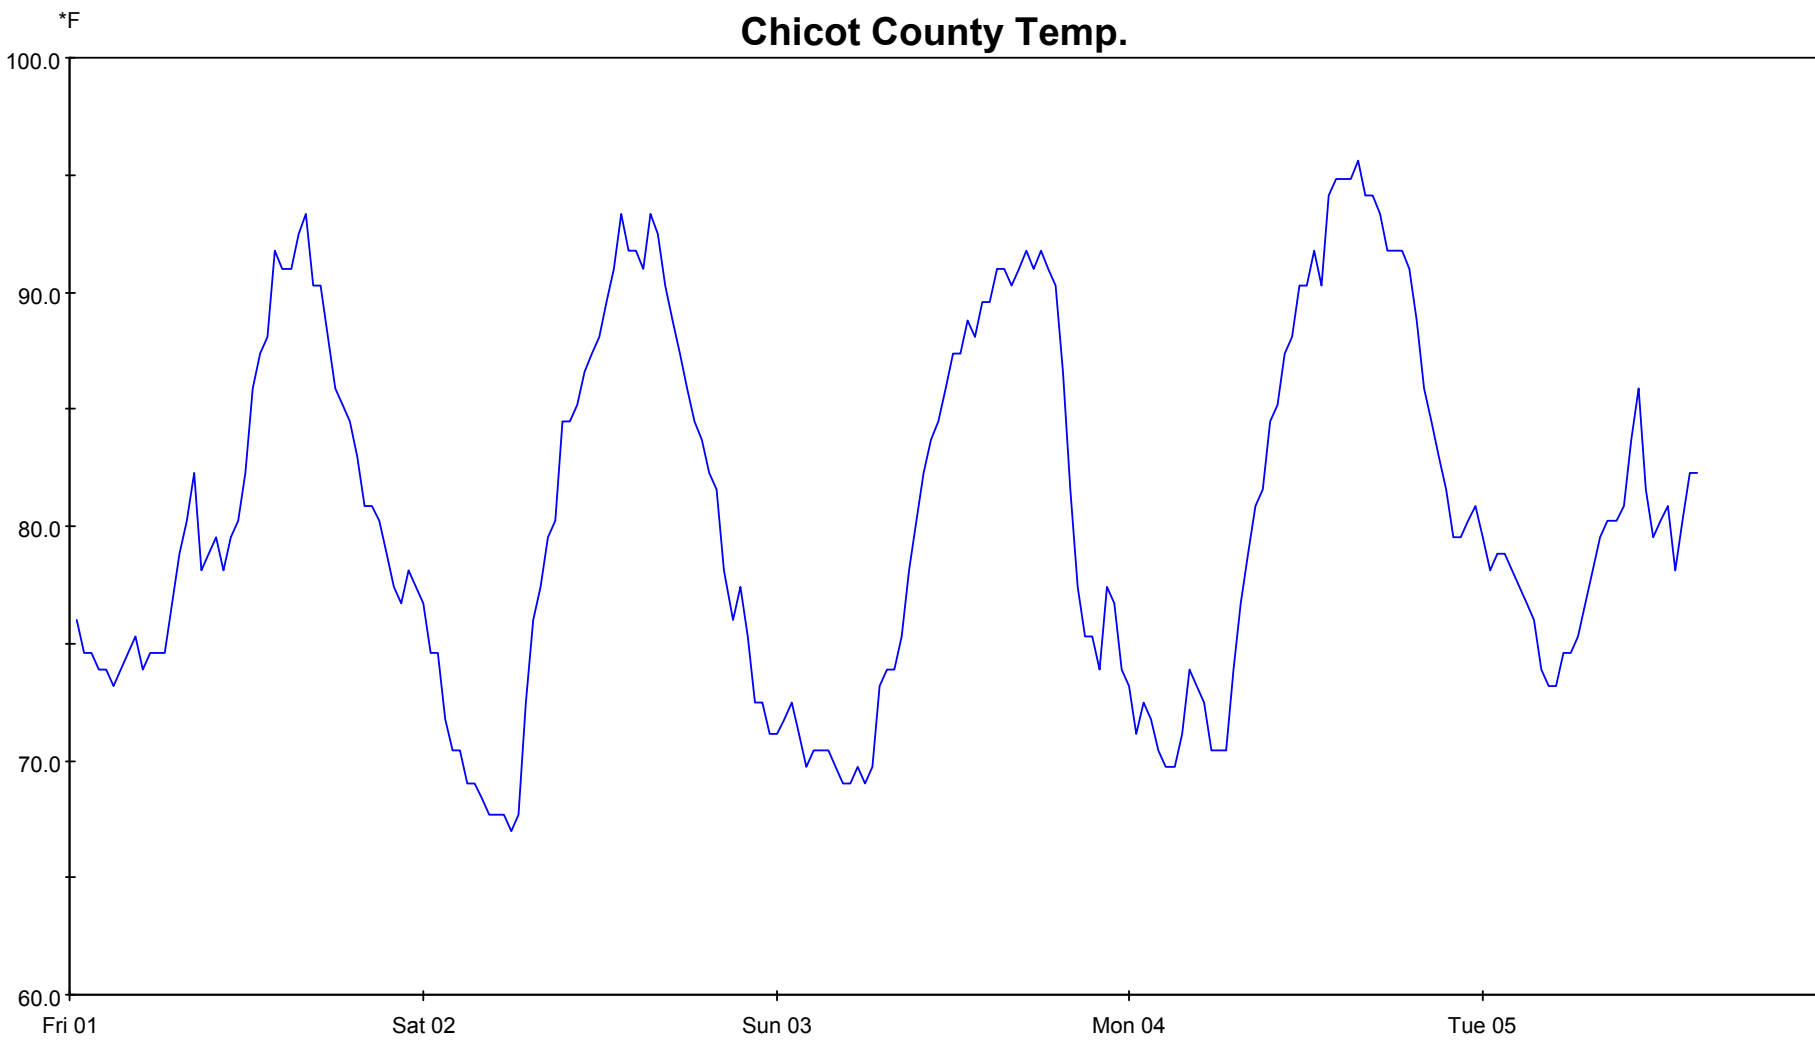

Chicot County Relative Humidity

— HMD

Chicot County Temp.

— TMP

Chicot County Rainfall

Chicot County Leaf Wetness

Chicot County Wind Speed