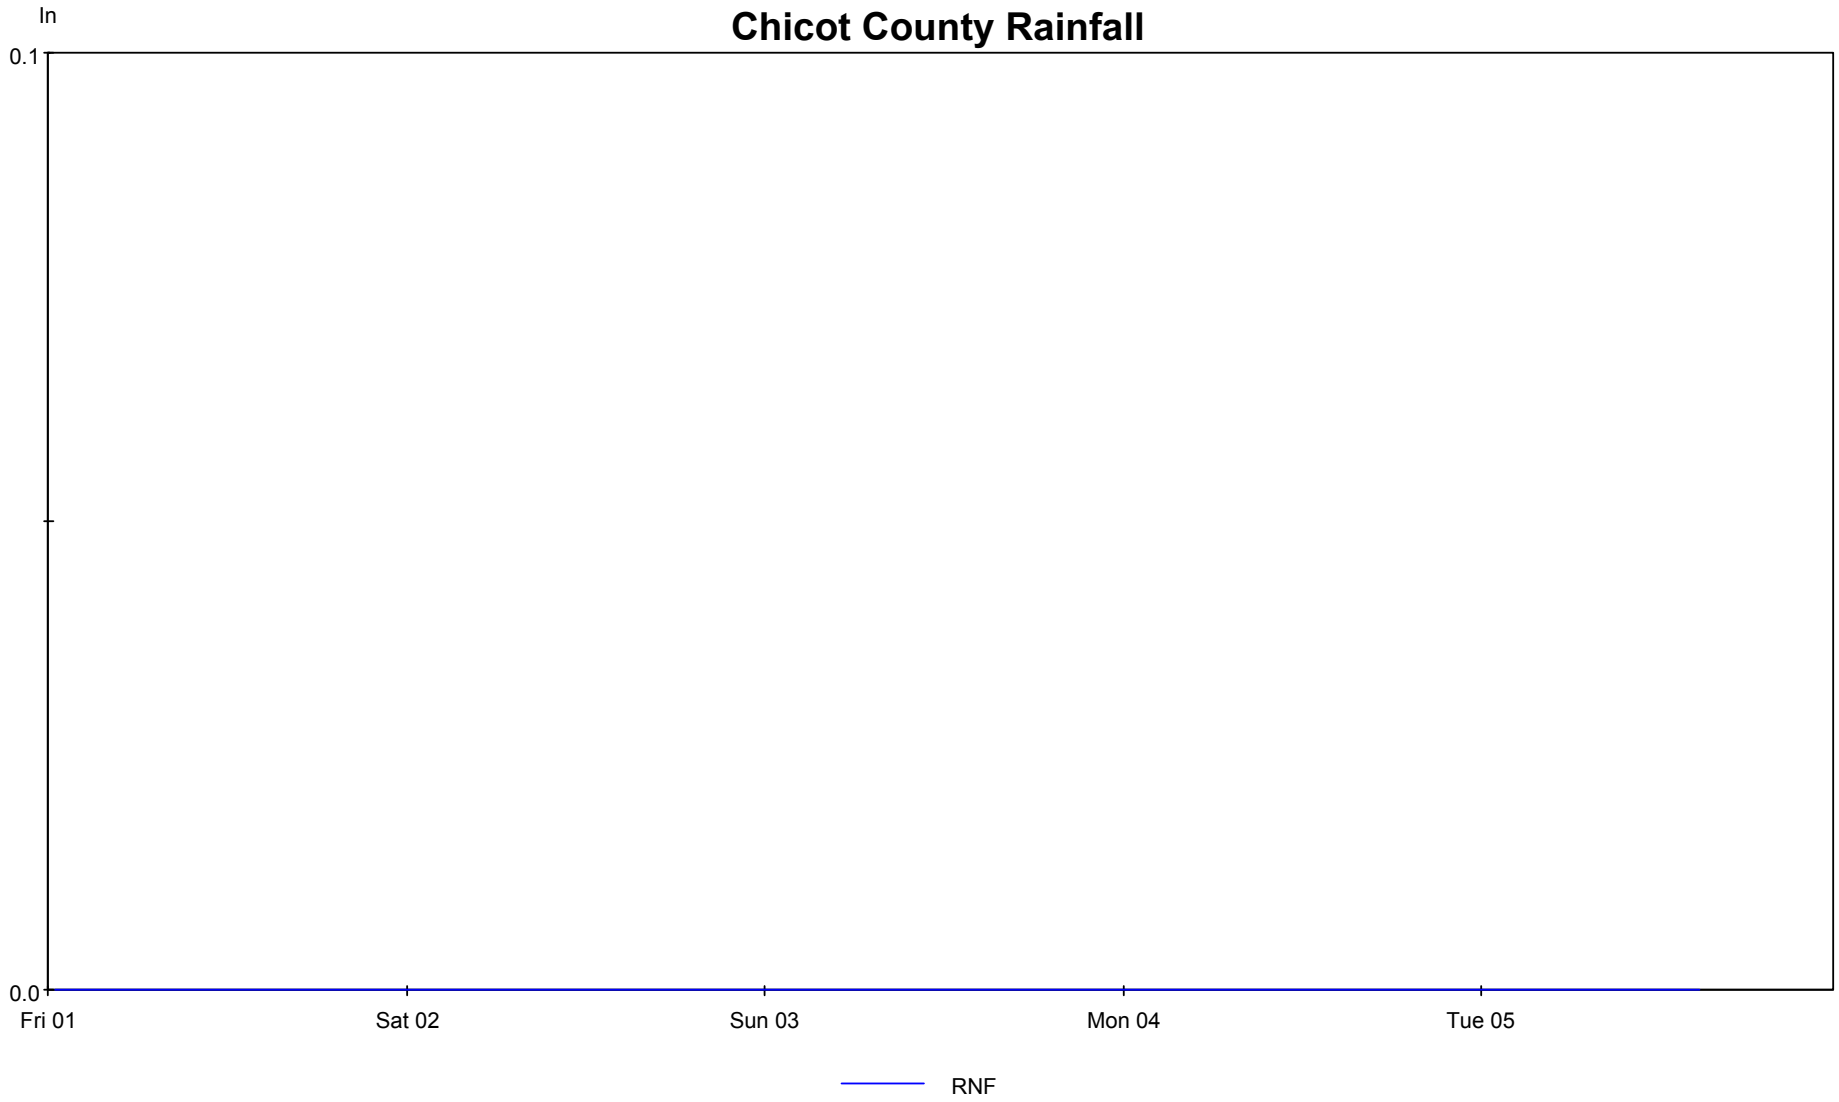

Chicot County Relative Humidity

— HMD

Chicot County Temp.

— TMP

Chicot County Rainfall

Chicot County Leaf Wetness

Chicot County Wind Speed