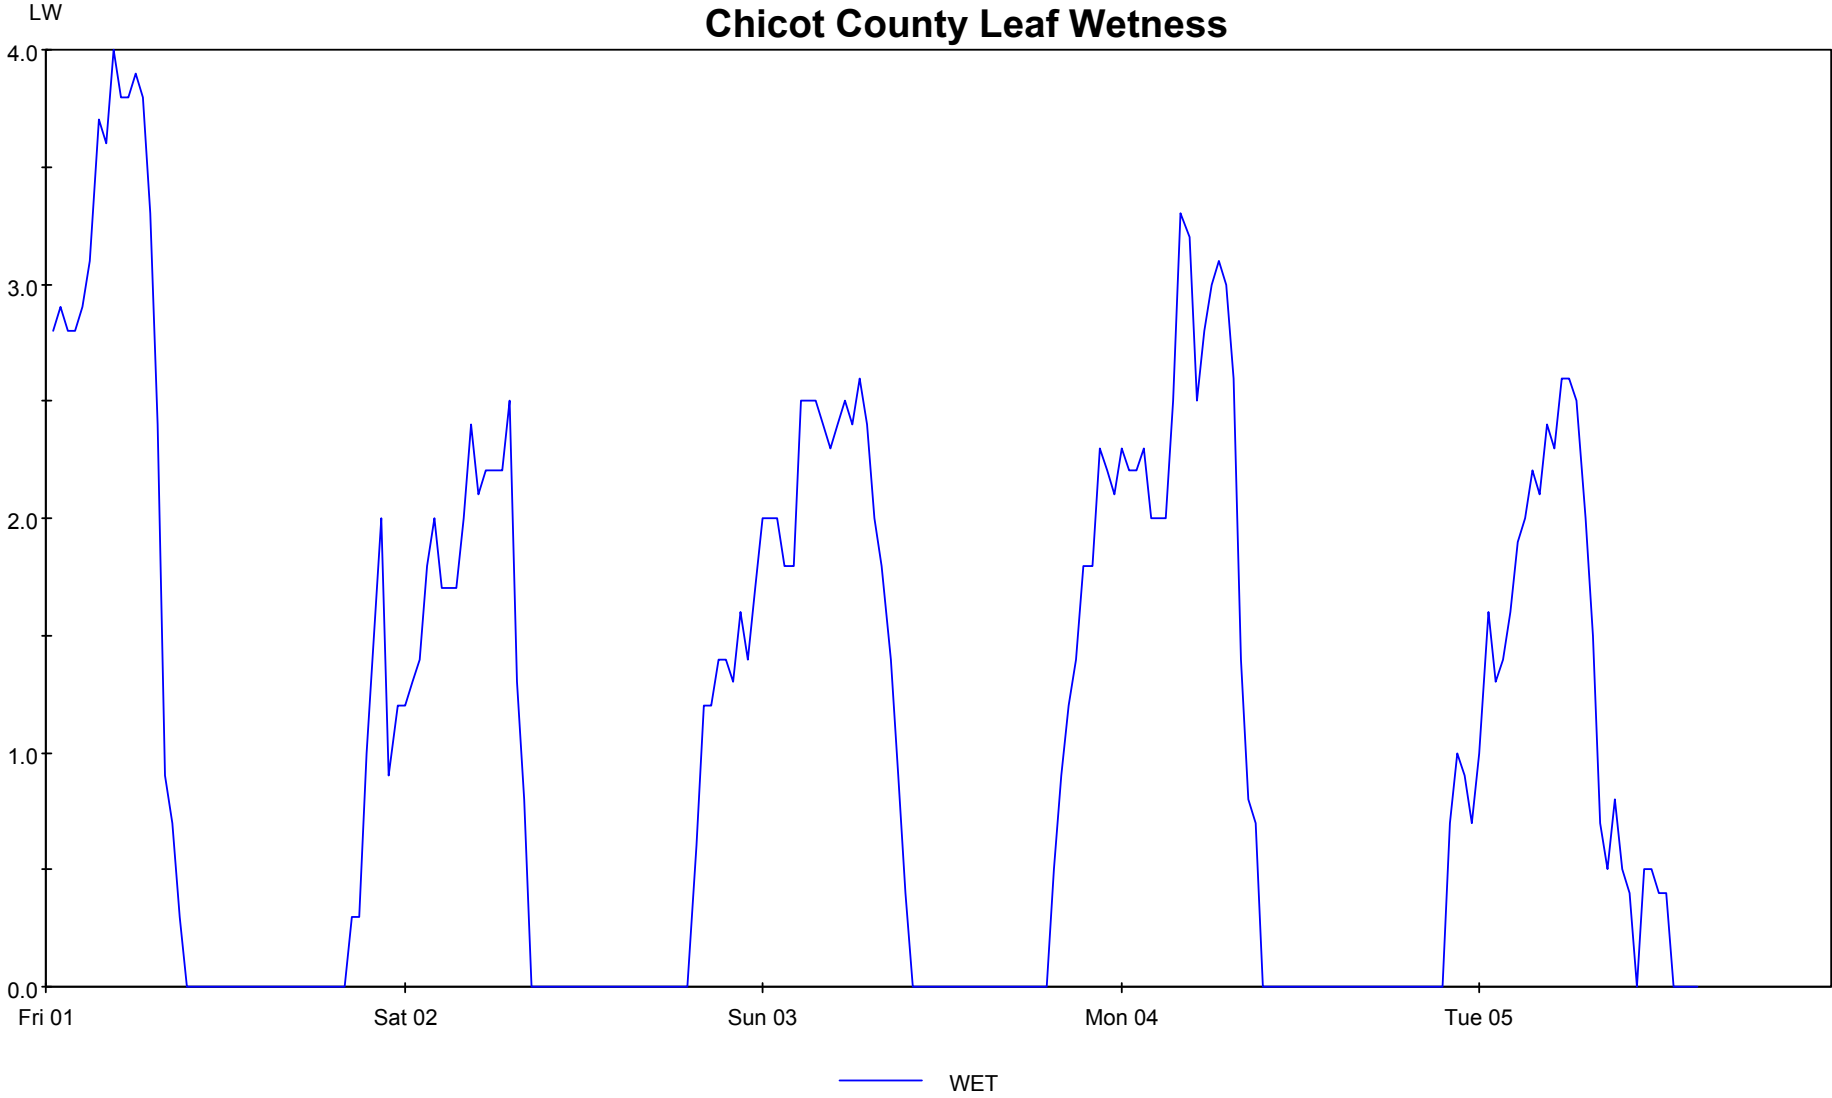

Chicot County Relative Humidity

— HMD

Chicot County Temp.

— TMP

Chicot County Rainfall

Chicot County Leaf Wetness

Chicot County Wind Speed