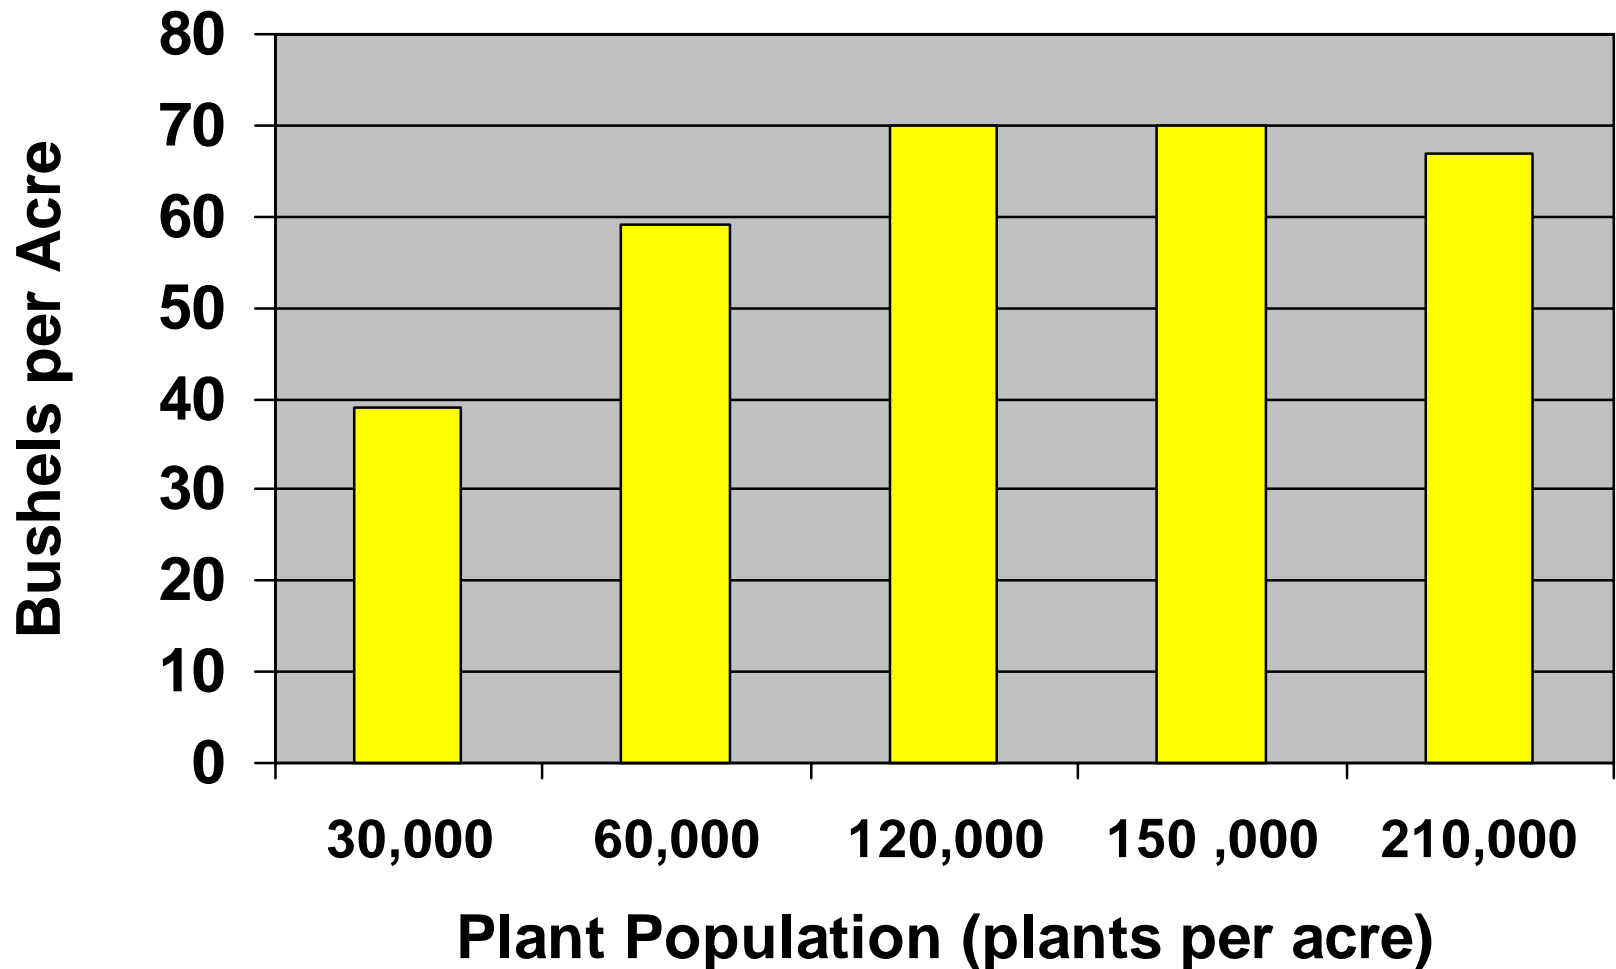

# What is the Highest Yielding Row Spacing and Population for This Area?

Rice Research and Extension Center

Planting Date: May 26

Variety: Asgrow AG5501RR

Row Spacing: 7.5" 20" 30"

Plant Population (Approx. seeding rate):

30,000 (10 lbs)

150,000 (50 lbs)

60,000 (20 lbs)

210,000 (70 lbs)

120,000 (40 lbs)

# What is the Highest Yielding Row Spacing for This Area?

# What is the Highest Yielding Population for This Area?