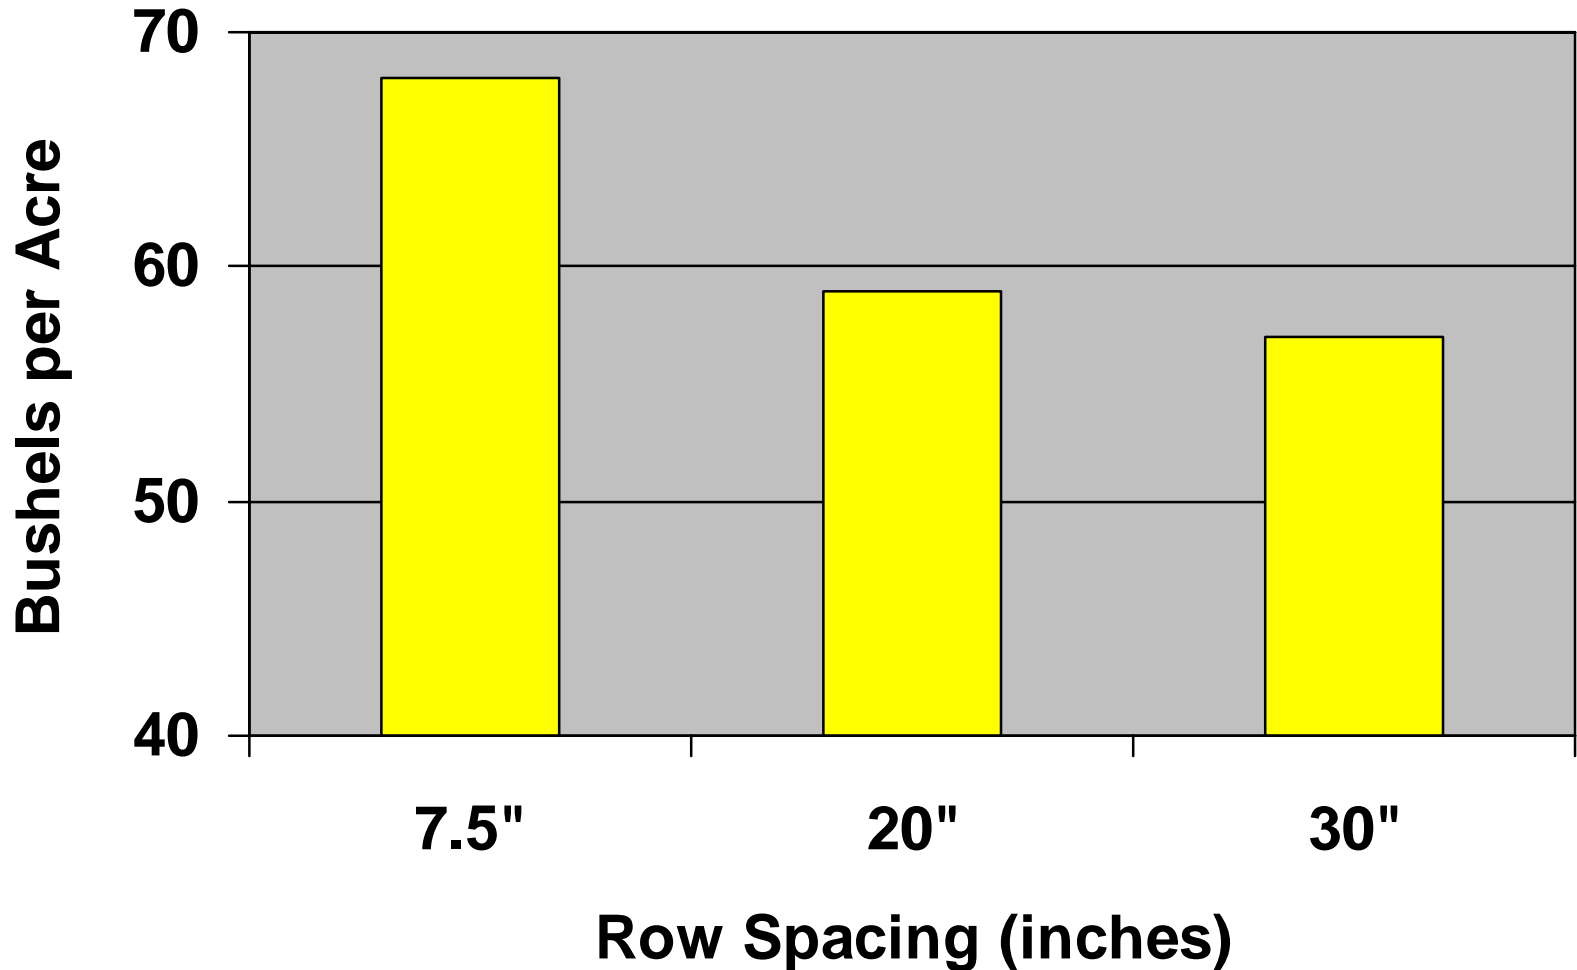

# What is the Highest Yielding Row Spacing and Population for This Area?

Rice Research and Extension Center

Planting Date: May 26

Variety: Asgrow AG5501RR

Row Spacing: 7.5" 20" 30"

Plant Population (Approx. seeding rate):

30,000 (10 lbs)

150,000 (50 lbs)

60,000 (20 lbs)

210,000 (70 lbs)

120,000 (40 lbs)

# What is the Highest Yielding Row Spacing for This Area?

# What is the Highest Yielding Row Spacing and Population for This Area?