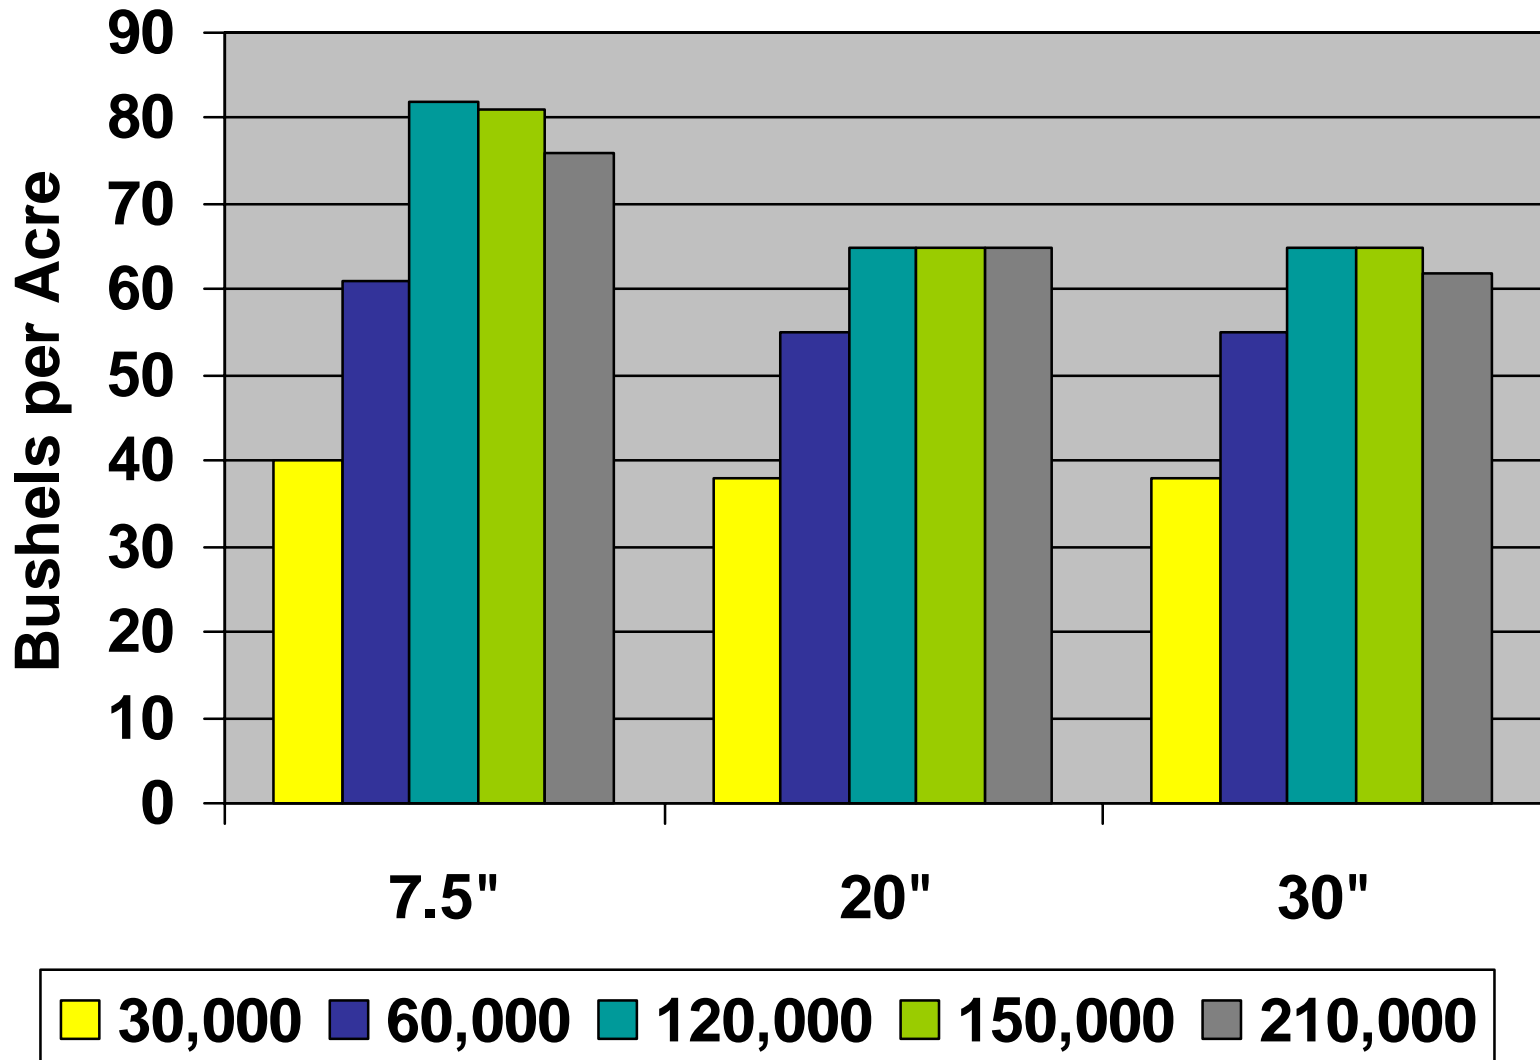

What is the Highest Yielding Row Spacing and Population for This Area?