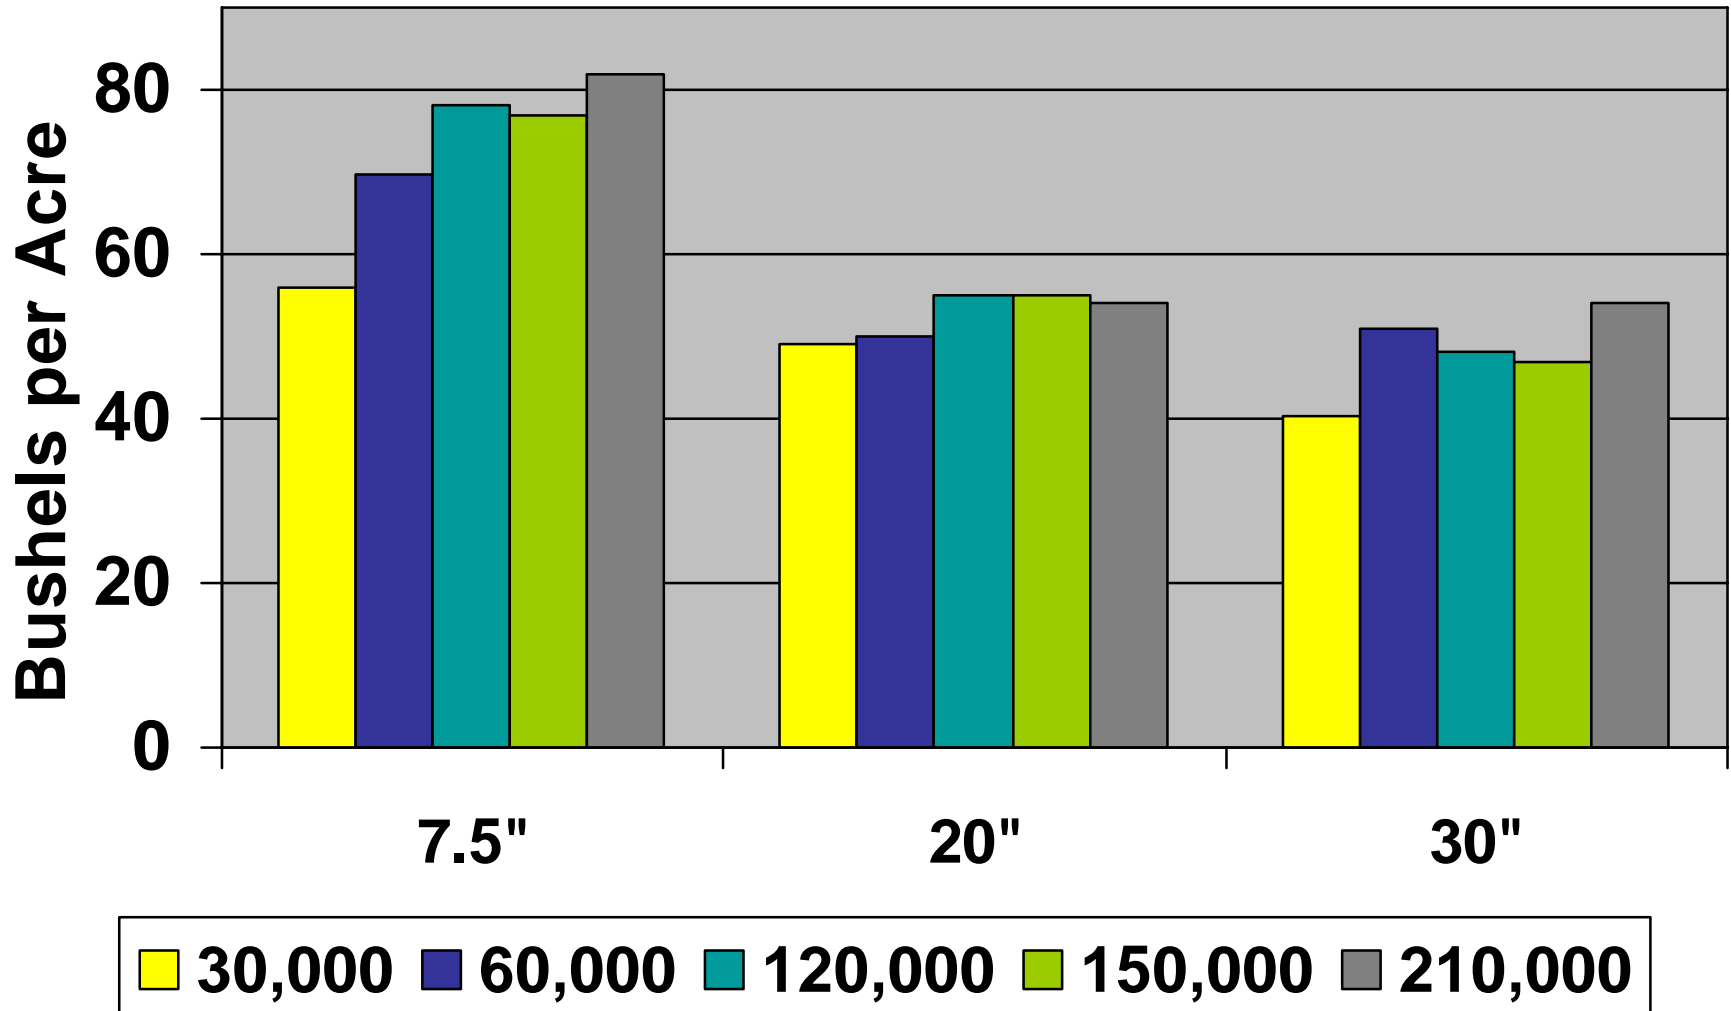

What is the Highest Yielding Row Spacing and Population for This Area?