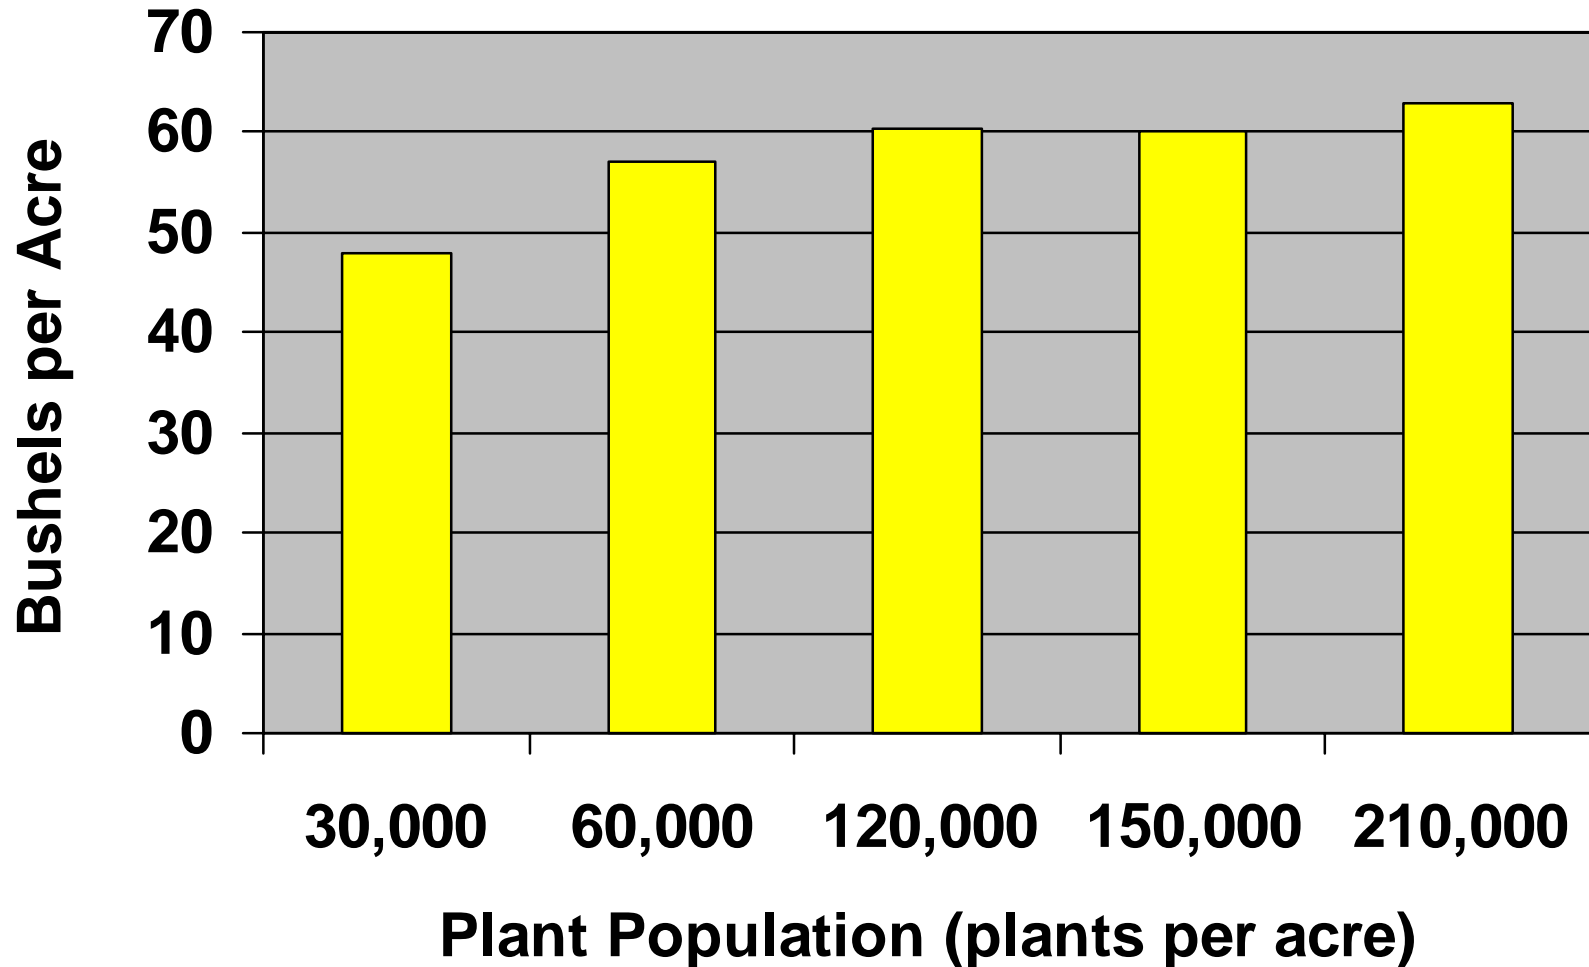

# What is the Highest Yielding Row Spacing and Population for This Area?

Pine Tree Experiment Station

Planting Date: May 25

Variety: Asgrow AG5501RR

Row Spacing: 7.5" 20" 30"

Plant Population (approx. seeding rate):

30,000 (10 lbs)

150,000 (50 lbs)

60,000 (20 lbs)

210,000 (70 lbs)

120,000 (40 lbs)

# What is the Highest Yielding Row Spacing for This Area?

# What is the Highest Yielding Population for This Area?