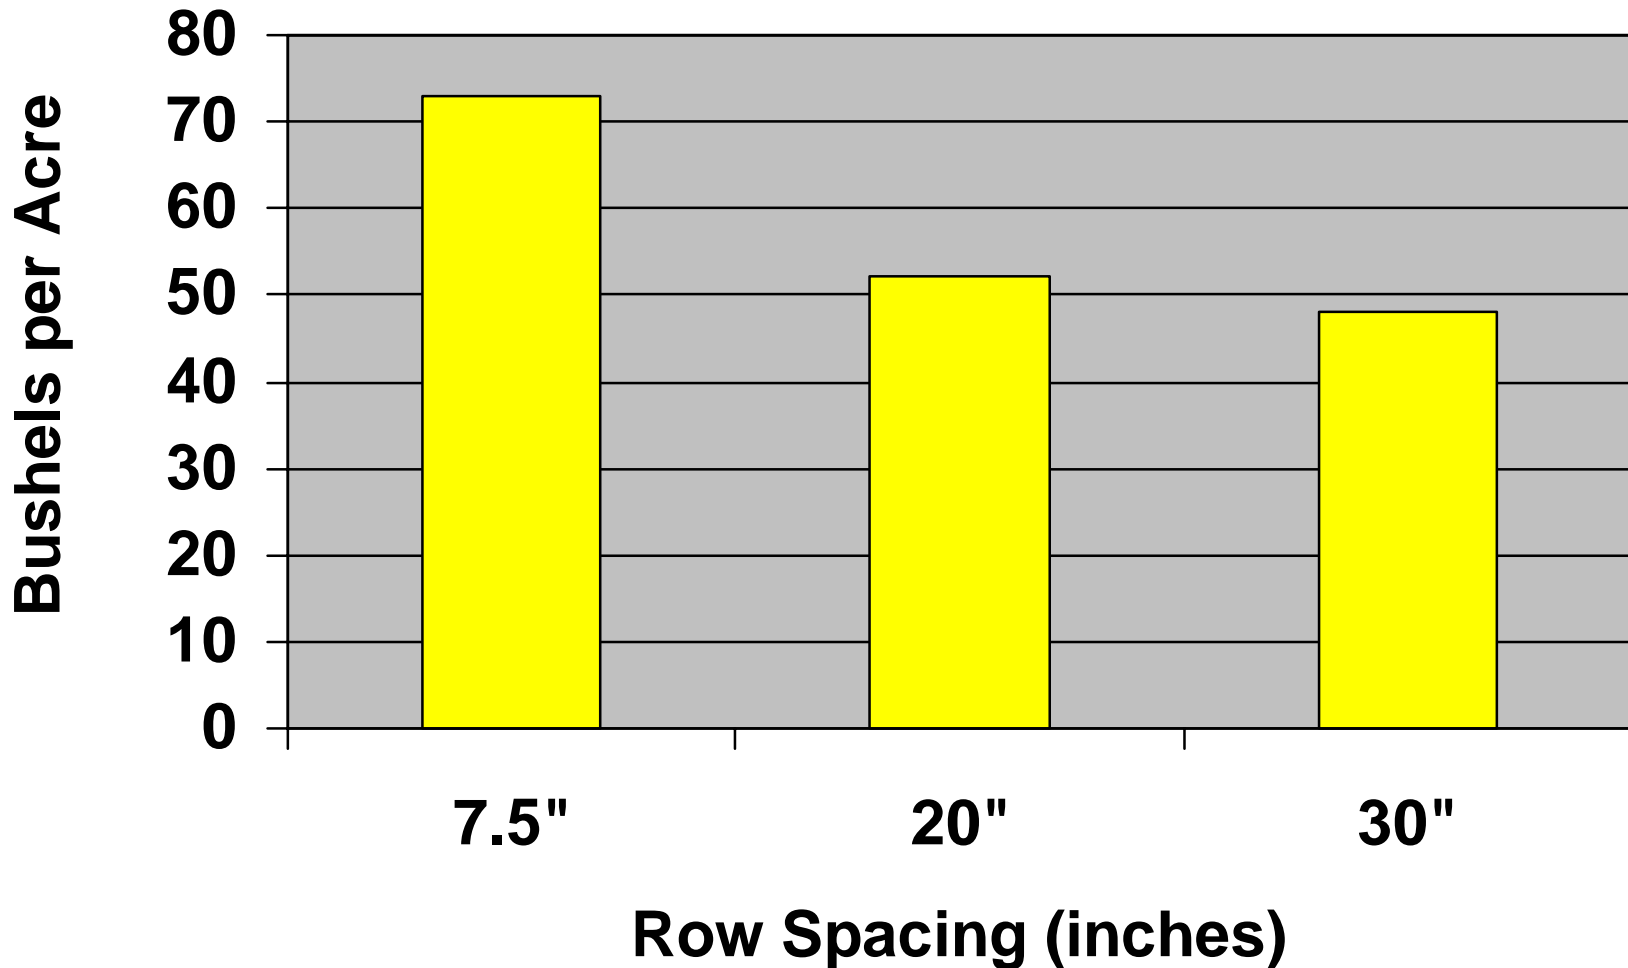

# What is the Highest Yielding Row Spacing and Population for This Area?

Pine Tree Experiment Station

Planting Date: May 25

Variety: Asgrow AG5501RR

Row Spacing: 7.5" 20" 30"

Plant Population (approx. seeding rate):

30,000 (10 lbs)

150,000 (50 lbs)

60,000 (20 lbs)

210,000 (70 lbs)

120,000 (40 lbs)

# What is the Highest Yielding Row Spacing for This Area?

# What is the Highest Yielding Row Spacing and Population for This Area?