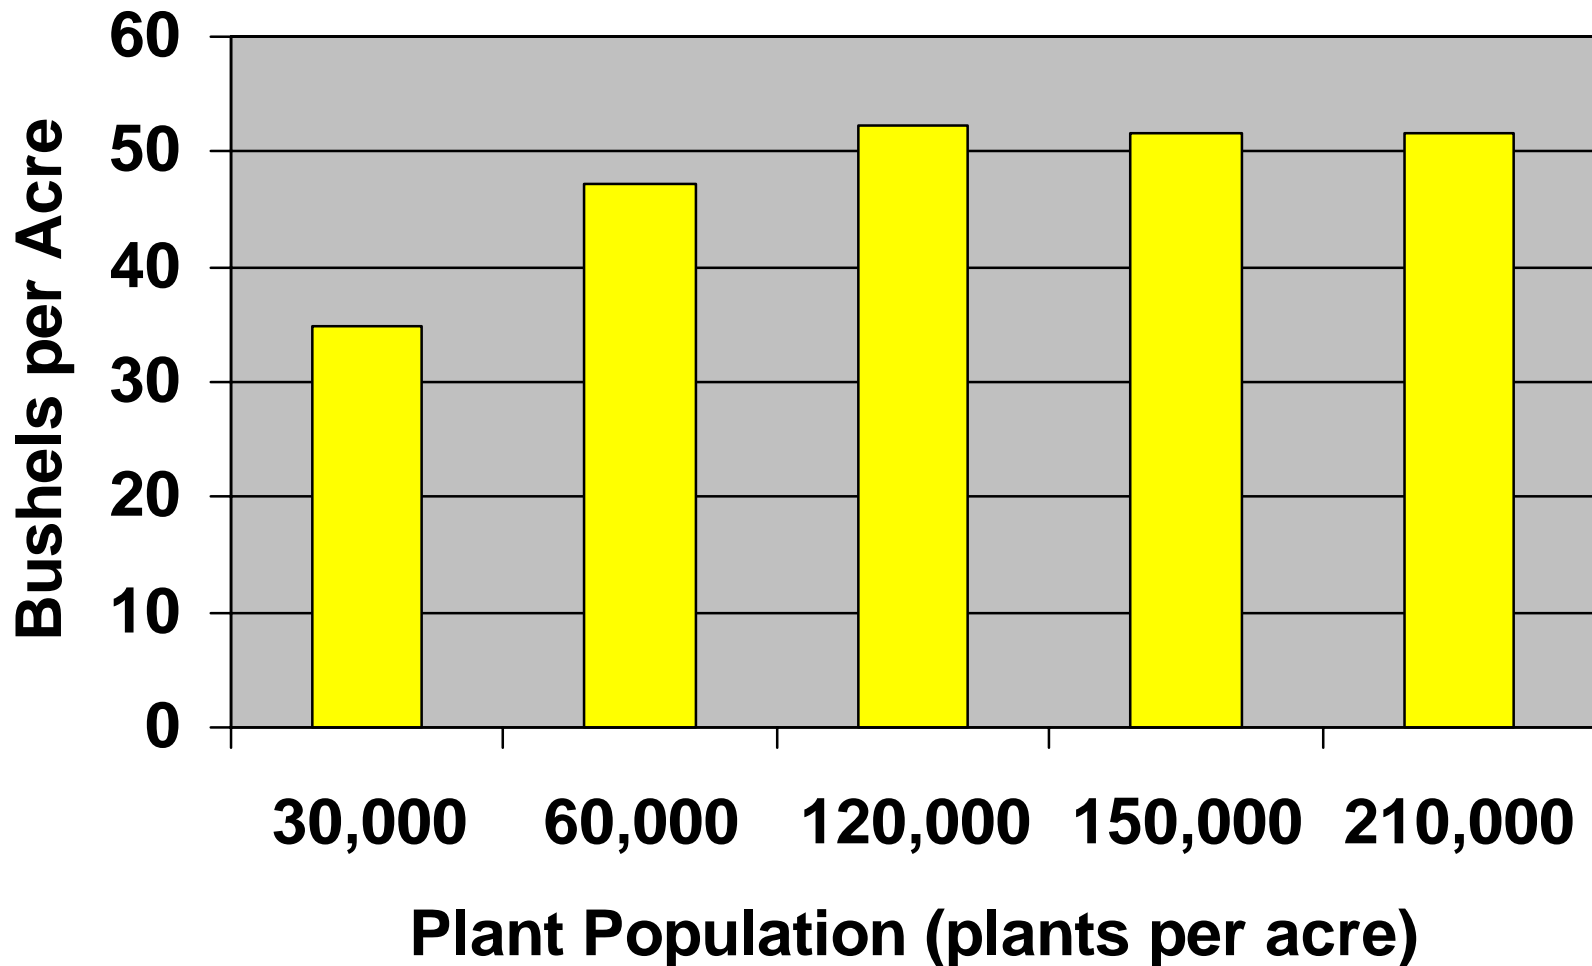

What is the Highest Yielding Row Spacing and Population for This Area? (Non-Irrigated)

Northeast Research and Extension Center

Planting Date: June 8

Variety: Armor GP530

Row Spacing: 7.5" 20" 38"

Seeding Rate:

30,000 (10 lbs)

150,000 (50 lbs)

60,000 (20 lbs)

210,000 (70 lbs)

120,000 (40 lbs)

What is the Highest Yielding Row Spacing for This Area? Non-Irrigated

What is the Highest Yielding Population for This Area?

Non-Irrigated

What is the Highest Yielding Row Spacing and Population for This Area? (Non-Irrigated)

Acknowledgements

We are grateful to the Soybean Farmers of Arkansas and the Arkansas Soybean Promotion Board for the combined efforts in support in improving the profitability of soybean production.