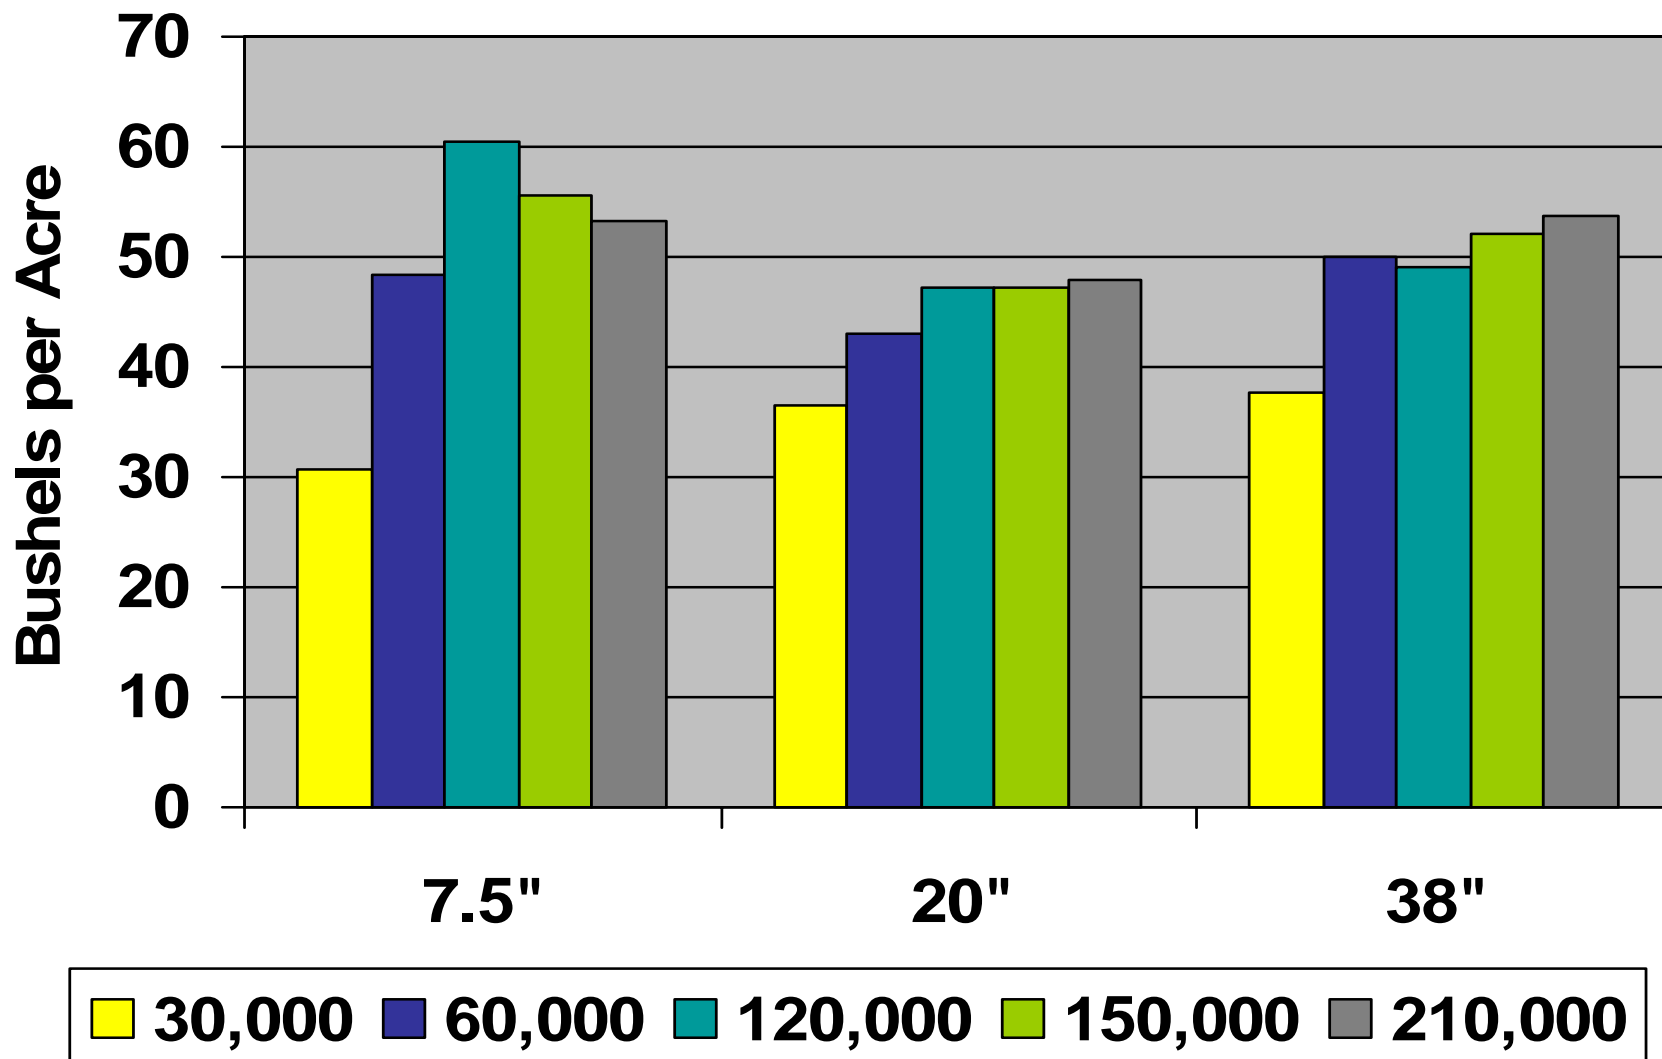

What is the Highest Yielding Row Spacing and Population for This Area? (Non-Irrigated)

Northeast Research and Extension Center

Planting Date: June 8

Variety: Armor GP530

Row Spacing: 7.5" 20" 38"

Seeding Rate:

30,000 (10 lbs)

150,000 (50 lbs)

60,000 (20 lbs)

210,000 (70 lbs)

120,000 (40 lbs)

What is the Highest Yielding Row Spacing for This Area? Non-Irrigated

What is the Highest Yielding Population for This Area?

Non-Irrigated

What is the Highest Yielding Row Spacing and Population for This Area? (Non-Irrigated)

Acknowledgements

We are grateful to the Soybean Farmers of Arkansas and the Arkansas Soybean Promotion Board for the combined efforts in support in improving the profitability of soybean production.