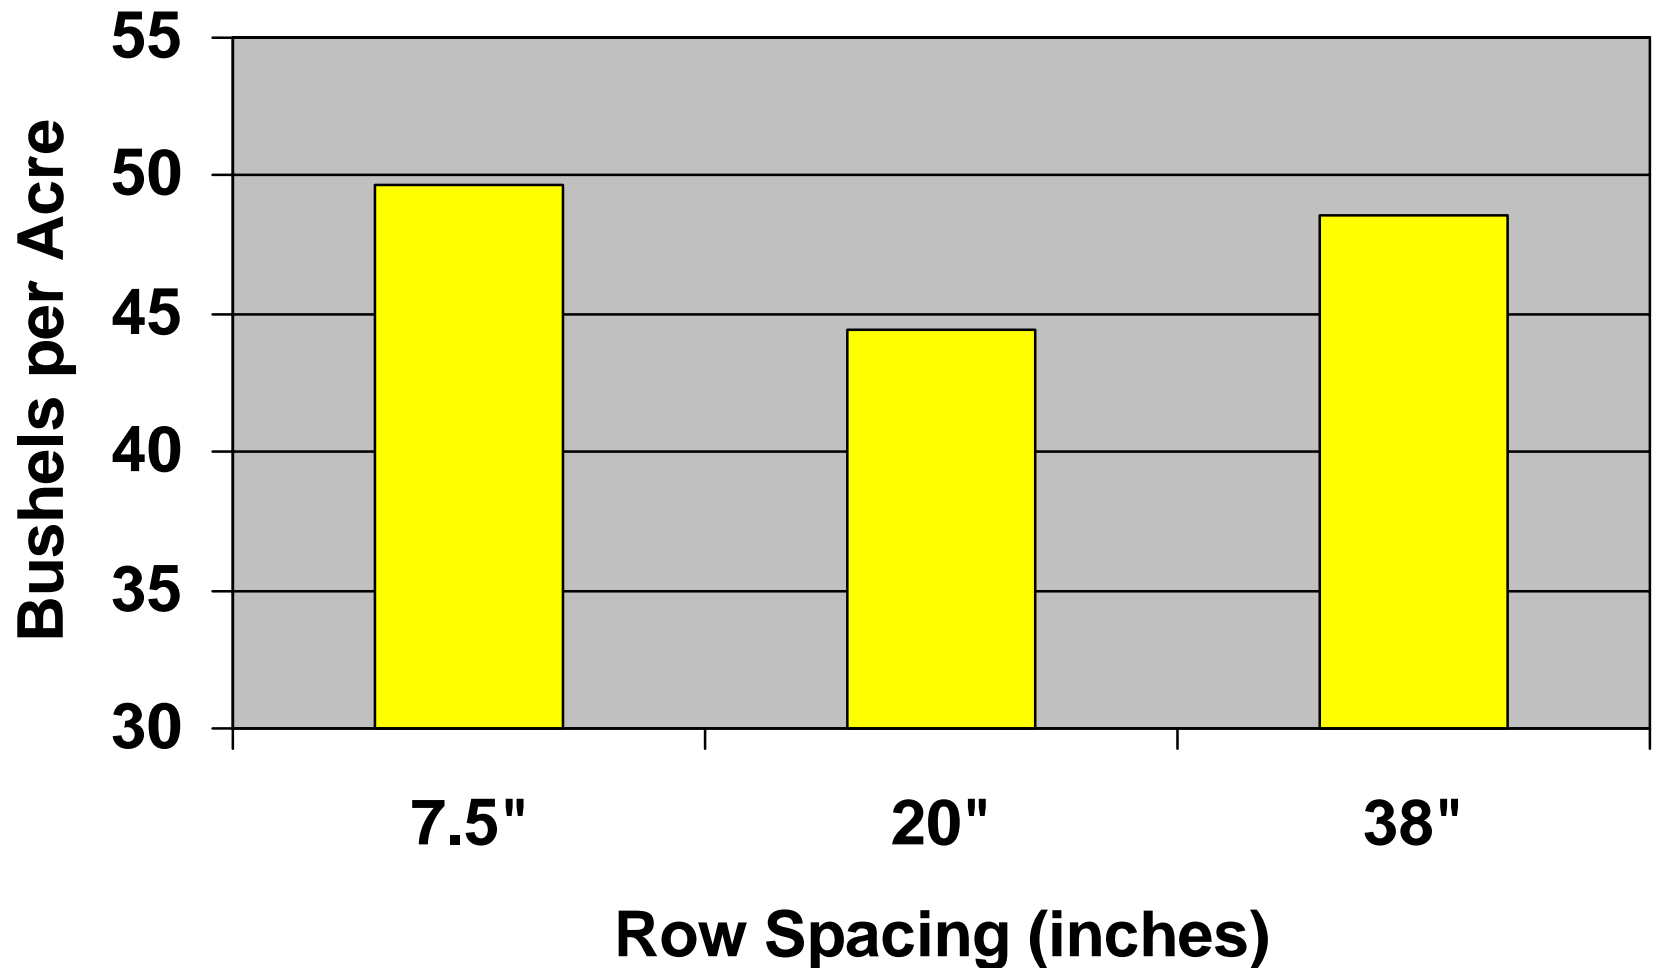

What is the Highest Yielding Row Spacing and Population for This Area? (Non-Irrigated)

Northeast Research and Extension Center

Planting Date: June 8

Variety: Armor GP530

Row Spacing: 7.5" 20" 38"

Seeding Rate:

30,000 (10 lbs)

150,000 (50 lbs)

60,000 (20 lbs)

210,000 (70 lbs)

120,000 (40 lbs)

What is the Highest Yielding Row Spacing for This Area? Non-Irrigated

What is the Highest Yielding Population for This Area?

Non-Irrigated

What is the Highest Yielding Row Spacing and Population for This Area? (Non-Irrigated)

Acknowledgements

We are grateful to the Soybean Farmers of Arkansas and the Arkansas Soybean Promotion Board for the combined efforts in support in improving the profitability of soybean production.