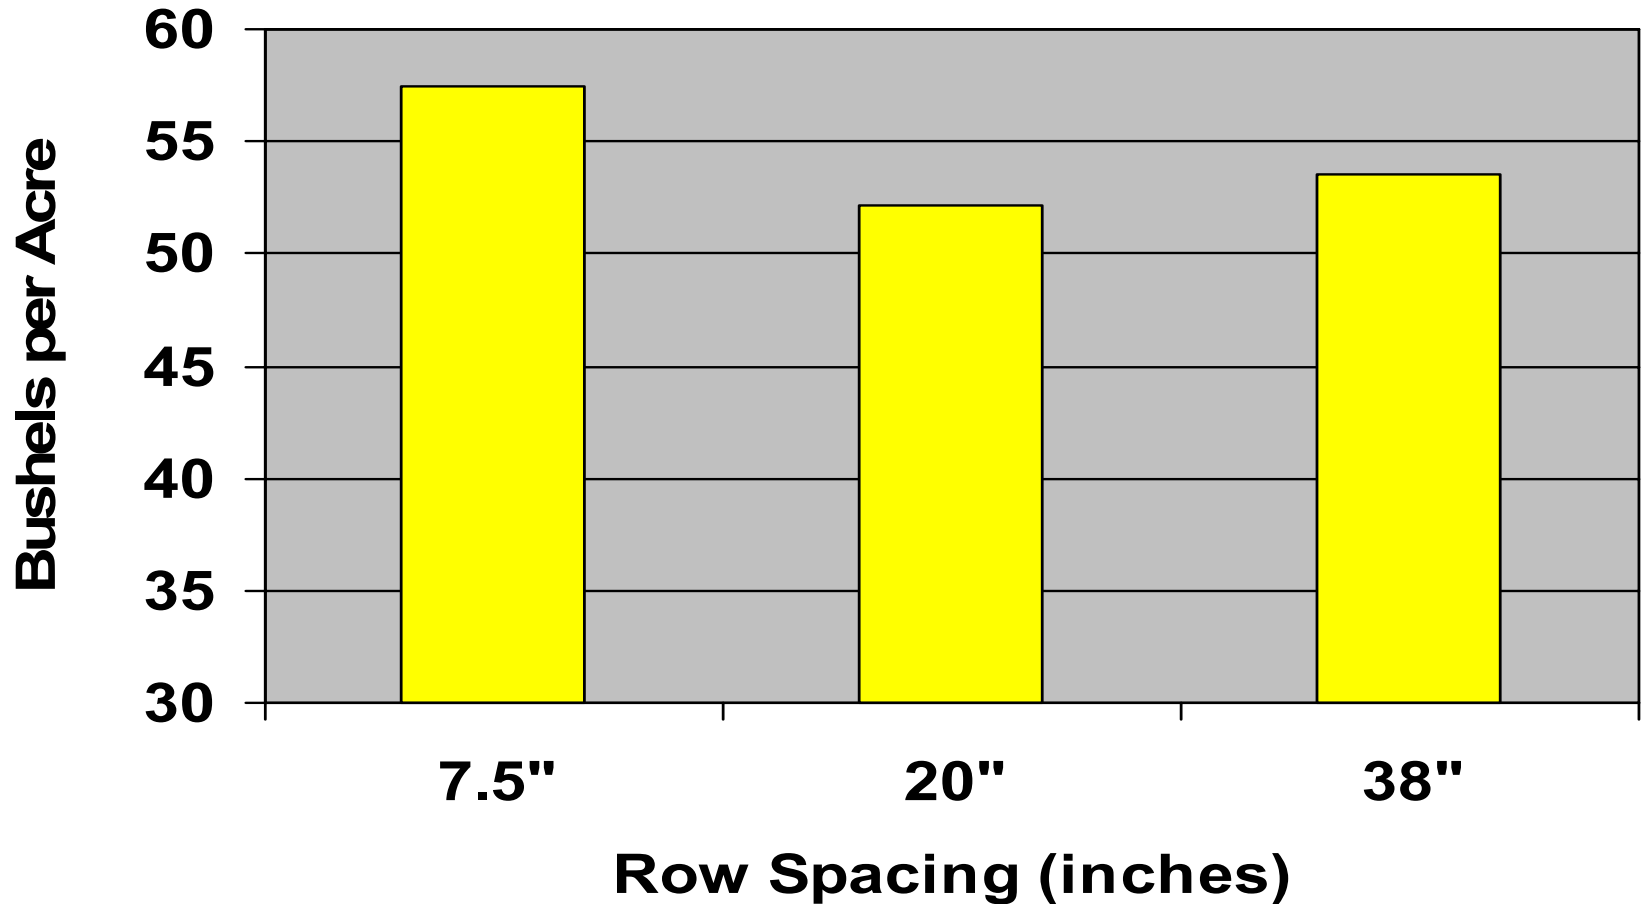

What is the Highest Yielding Row Spacing and Population for This Area? (Irrigated)

Northeast Research and Extension Center

Planting Date: June 8

Variety: Armor GP530

Row Spacing: 7.5" 20" 38"

Plant Population (Approx. seeding rate):

30,000 (10 lbs)

150,000 (50 lbs)

60,000 (20 lbs)

210,000 (70 lbs)

120,000 (40 lbs)

What is the Highest Yielding Row Spacing for This Area? (Irrigated)

What is the Highest Yielding Population for This Area? (Irrigated)