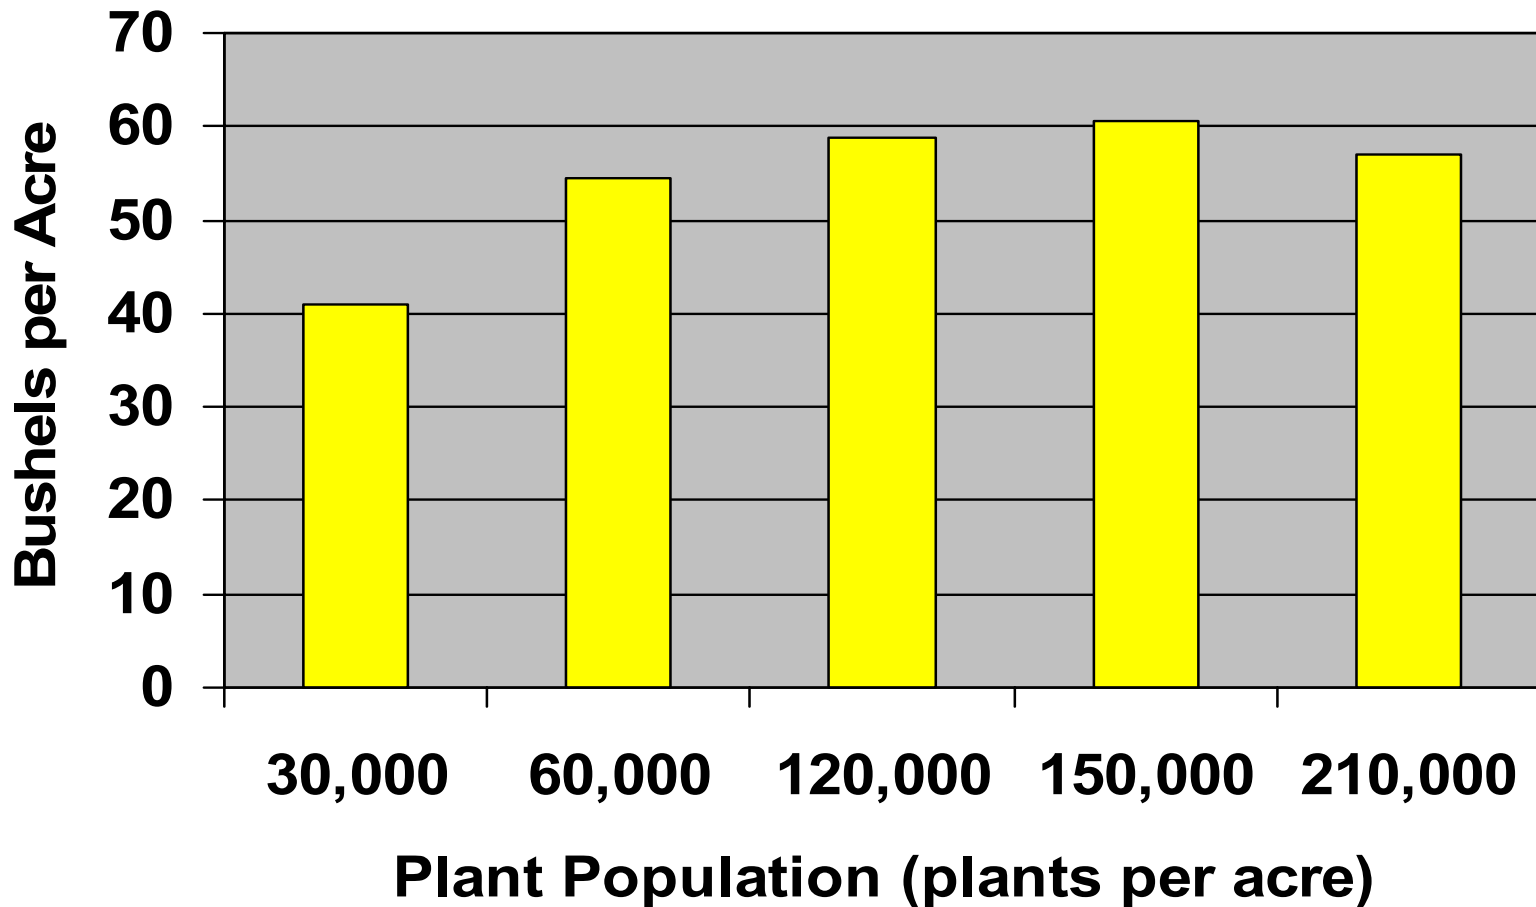

What is the Highest Yielding Row Spacing and Population for This Area? (Irrigated)

Northeast Research and Extension Center

Planting Date: June 8

Variety: Armor GP530

Row Spacing: 7.5" 20" 38"

Plant Population (Approx. seeding rate):

30,000 (10 lbs)

150,000 (50 lbs)

60,000 (20 lbs)

210,000 (70 lbs)

120,000 (40 lbs)

What is the Highest Yielding Row Spacing for This Area? (Irrigated)

What is the Highest Yielding Population for This Area? (Irrigated)

What is the Highest Yielding Row Spacing and Population for This Area? (Irrigated)

Acknowledgements

We are grateful to the Soybean Farmers of Arkansas and the Arkansas Soybean Promotion Board for the combined efforts in support in improving the profitability of soybean production.