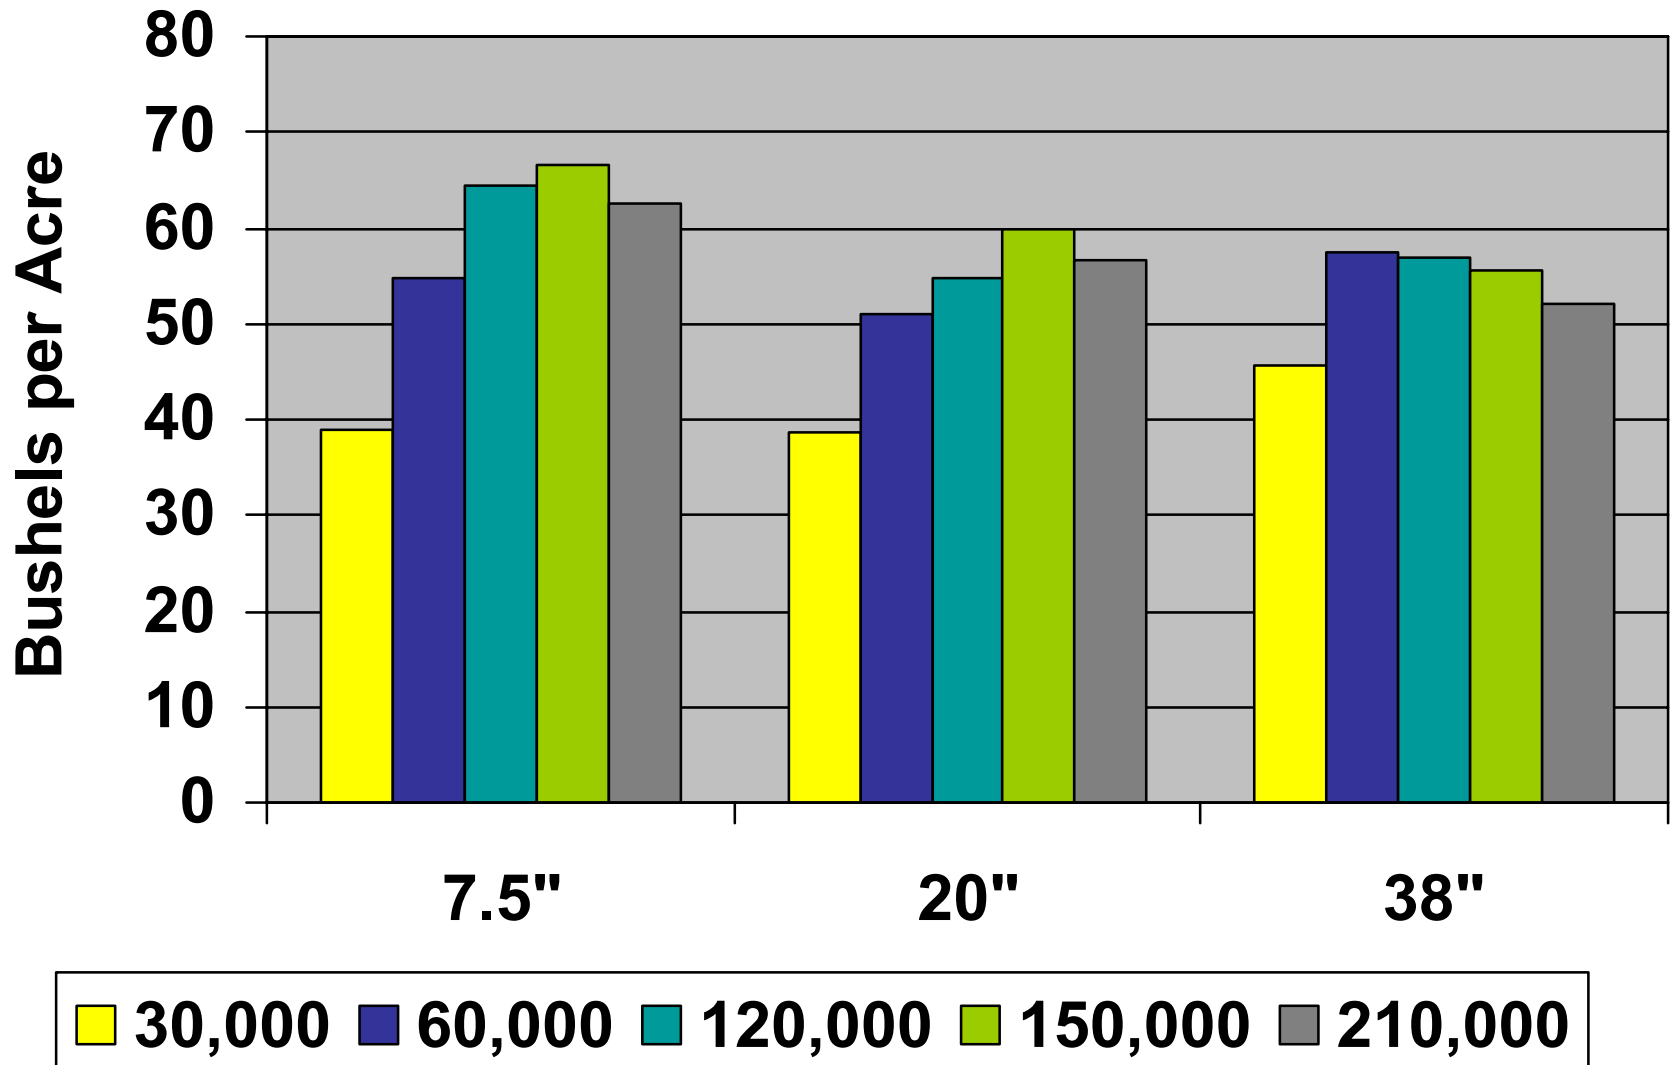

What is the Highest Yielding Row Spacing and Population for This Area? (Irrigated)

Northeast Research and Extension Center

Planting Date: June 8

Variety: Armor GP530

Row Spacing: 7.5" 20" 38"

Plant Population (Approx. seeding rate):

30,000 (10 lbs)

150,000 (50 lbs)

60,000 (20 lbs)

210,000 (70 lbs)

120,000 (40 lbs)

What is the Highest Yielding Row Spacing for This Area? (Irrigated)

What is the Highest Yielding Population for This Area? (Irrigated)

What is the Highest Yielding Row Spacing and Population for This Area? (Irrigated)

Acknowledgements

We are grateful to the Soybean Farmers of Arkansas and the Arkansas Soybean Promotion Board for the combined efforts in support in improving the profitability of soybean production.