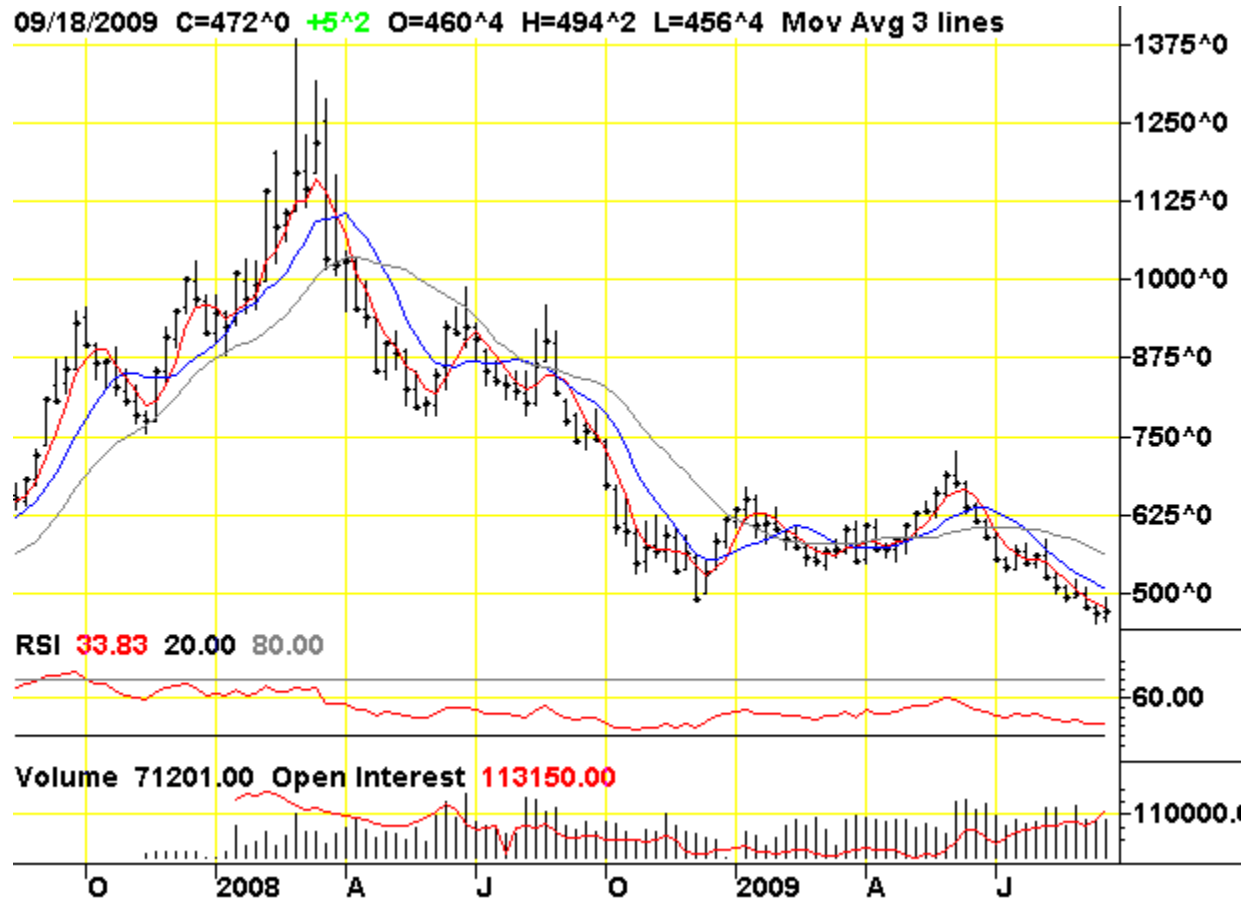

CBOT Rough Rice

Chart courtesy of TradingCharts.com: <http://futures.tradingcharts.com/>

Cotton (CT, ICE [NYBOT])

Created with SuperCharts by Omega Research © 1997

Chart courtesy of TradingCharts.com: <http://futures.tradingcharts.com/>

CBOT Soybeans

Chart courtesy of TradingCharts.com: <http://futures.tradingcharts.com/>

CBOT Wheat

Created with SuperCharts by Omega Research © 1997

Chart courtesy of TradingCharts.com: <http://futures.tradingcharts.com/>

KCBT Wheat (Kansas)

Chart courtesy of TradingCharts.com: <http://futures.tradingcharts.com/>

CBOT Corn

Chart courtesy of TradingCharts.com: <http://futures.tradingcharts.com/>

Feeder Cattle

Created with SuperCharts by Omega Research © 1997