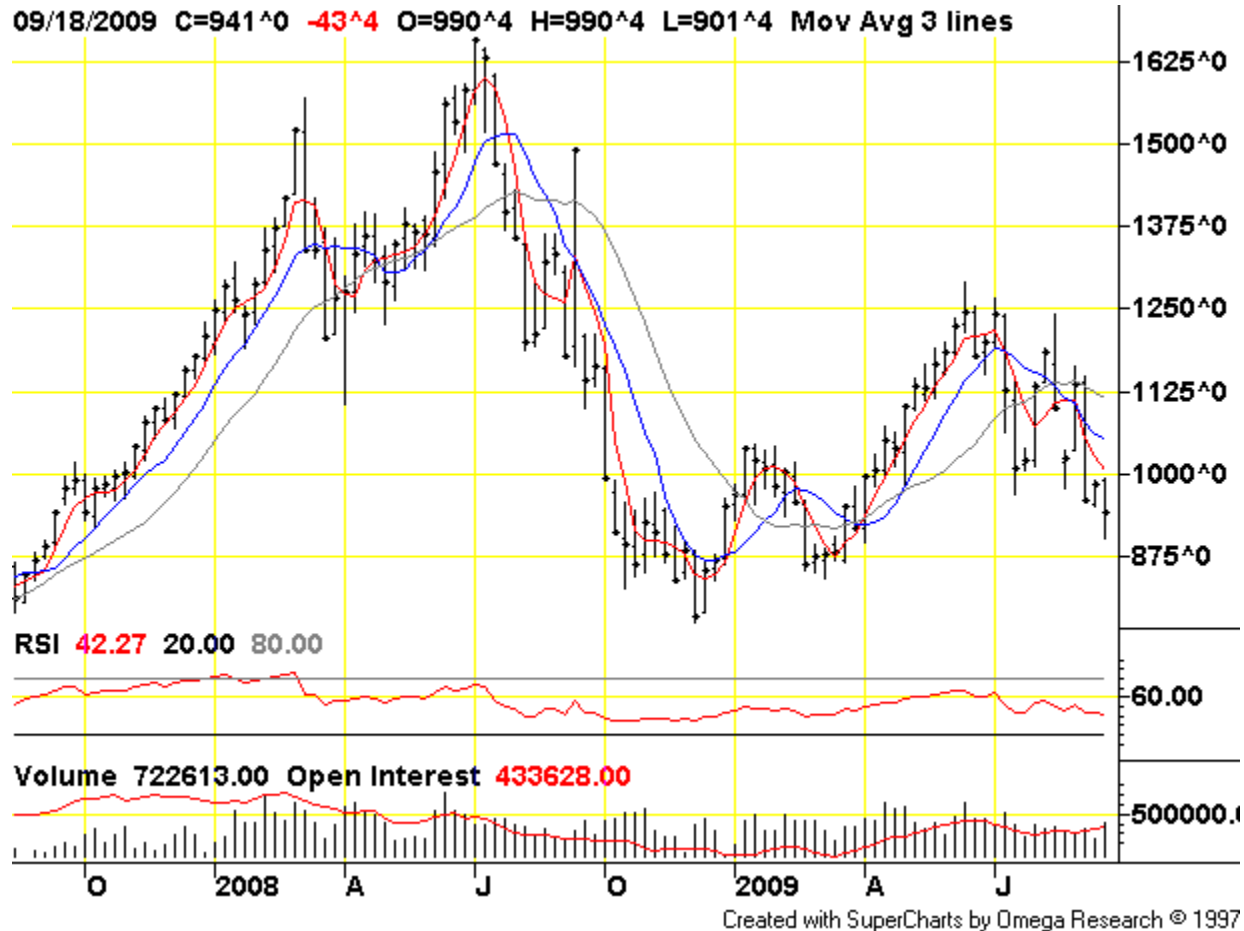

CBOT Rough Rice

Chart courtesy of TradingCharts.com: <http://futures.tradingcharts.com/>

Cotton (CT, ICE [NYBOT])

Created with SuperCharts by Omega Research © 1997

Chart courtesy of TradingCharts.com: <http://futures.tradingcharts.com/>

CBOT Soybeans

Chart courtesy of TradingCharts.com: <http://futures.tradingcharts.com/>

CBOT Wheat

Created with SuperCharts by Omega Research © 1997

Chart courtesy of TradingCharts.com: <http://futures.tradingcharts.com/>

KCBT Wheat (Kansas)

Chart courtesy of TradingCharts.com: <http://futures.tradingcharts.com/>

CBOT Corn

Chart courtesy of TradingCharts.com: <http://futures.tradingcharts.com/>

Feeder Cattle

Created with SuperCharts by Omega Research © 1997