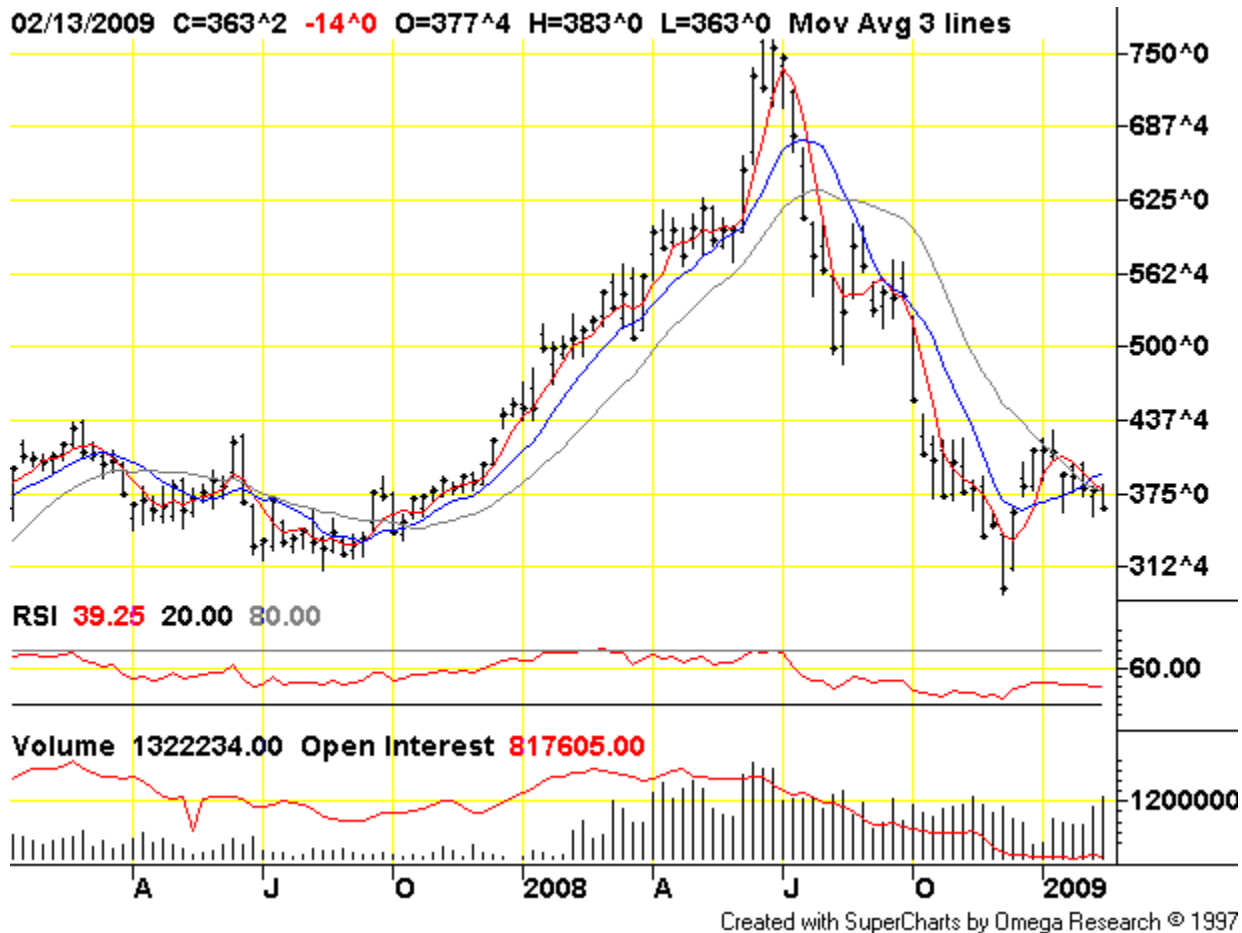

# KCBT Wheat (Kansas)

Created with SuperCharts by Omega Research © 1997

Chart courtesy of TradingCharts.com: <http://futures.tradingcharts.com/>

# CBOT Corn

Chart courtesy of TradingCharts.com: <http://futures.tradingcharts.com/>

# CME Live Cattle

Chart courtesy of TradingCharts.com: <http://futures.tradingcharts.com/>