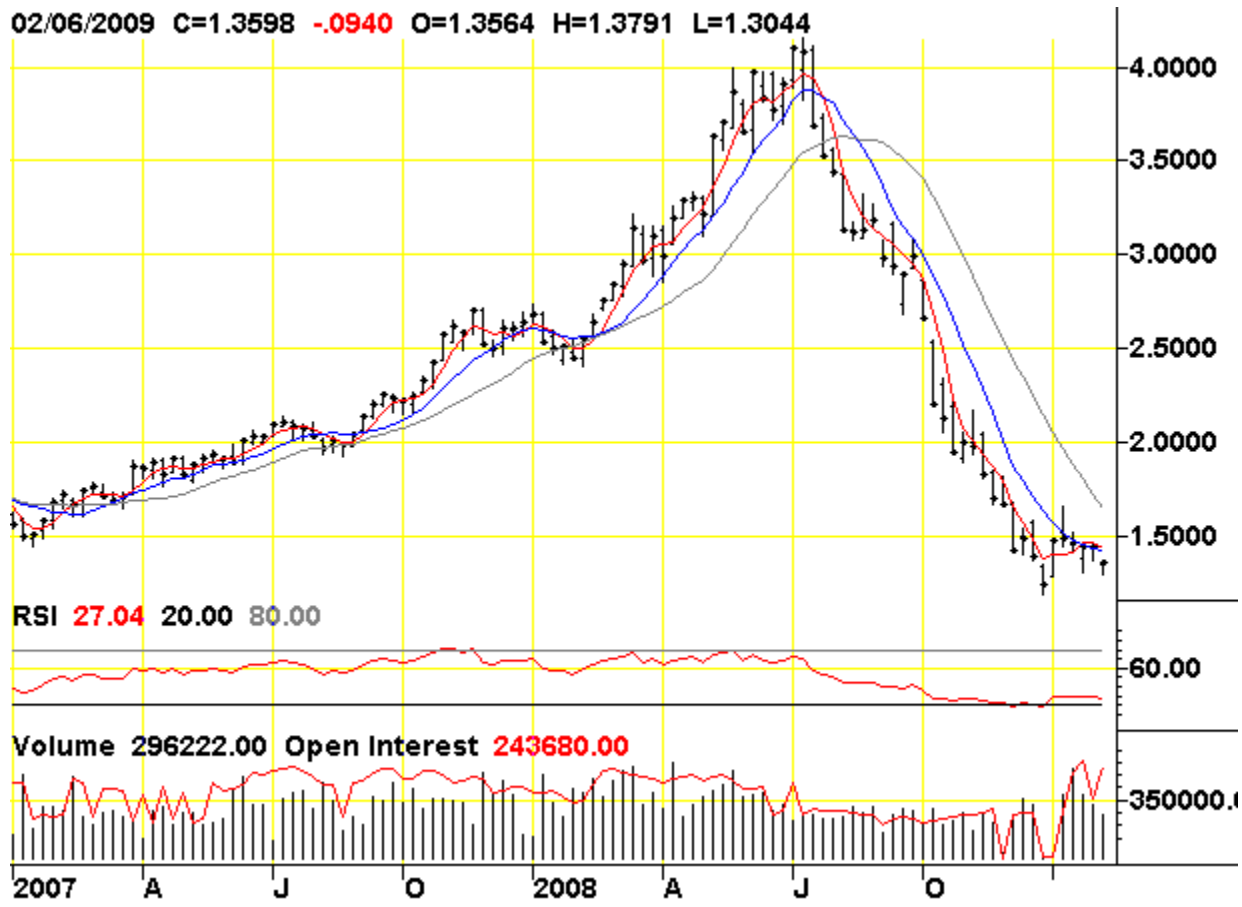

Nymex Heating Oil

Created with SuperCharts by Omega Research © 1997

Chart courtesy of TradingCharts.com: <http://futures.tradingcharts.com/>