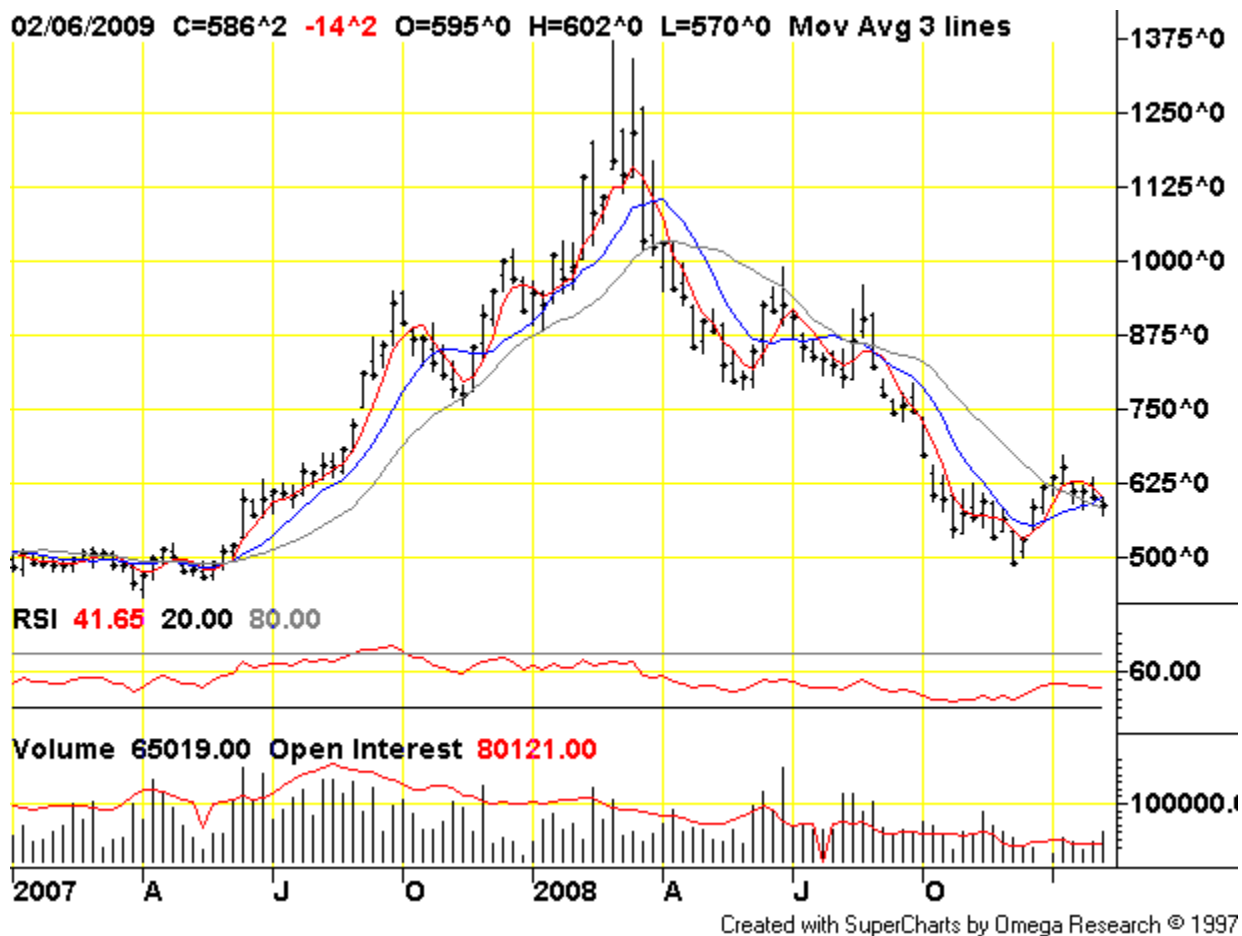

CBOT Soybeans

Created with SuperCharts by Omega Research © 1997

Chart courtesy of TradingCharts.com: <http://futures.tradingcharts.com/>

CBOT Wheat

Chart courtesy of TradingCharts.com: <http://futures.tradingcharts.com/>

KCBT Wheat (Kansas)

Chart courtesy of TradingCharts.com: <http://futures.tradingcharts.com/>

CBOT Corn

Created with SuperCharts by Omega Research © 1997

Chart courtesy of TradingCharts.com: <http://futures.tradingcharts.com/>

CME Live Cattle

Created with SuperCharts by Omega Research © 1997

Chart courtesy of TradingCharts.com: <http://futures.tradingcharts.com/>

Feeder Cattle

Created with SuperCharts by Omega Research © 1997

Chart courtesy of TradingCharts.com: <http://futures.tradingcharts.com/>