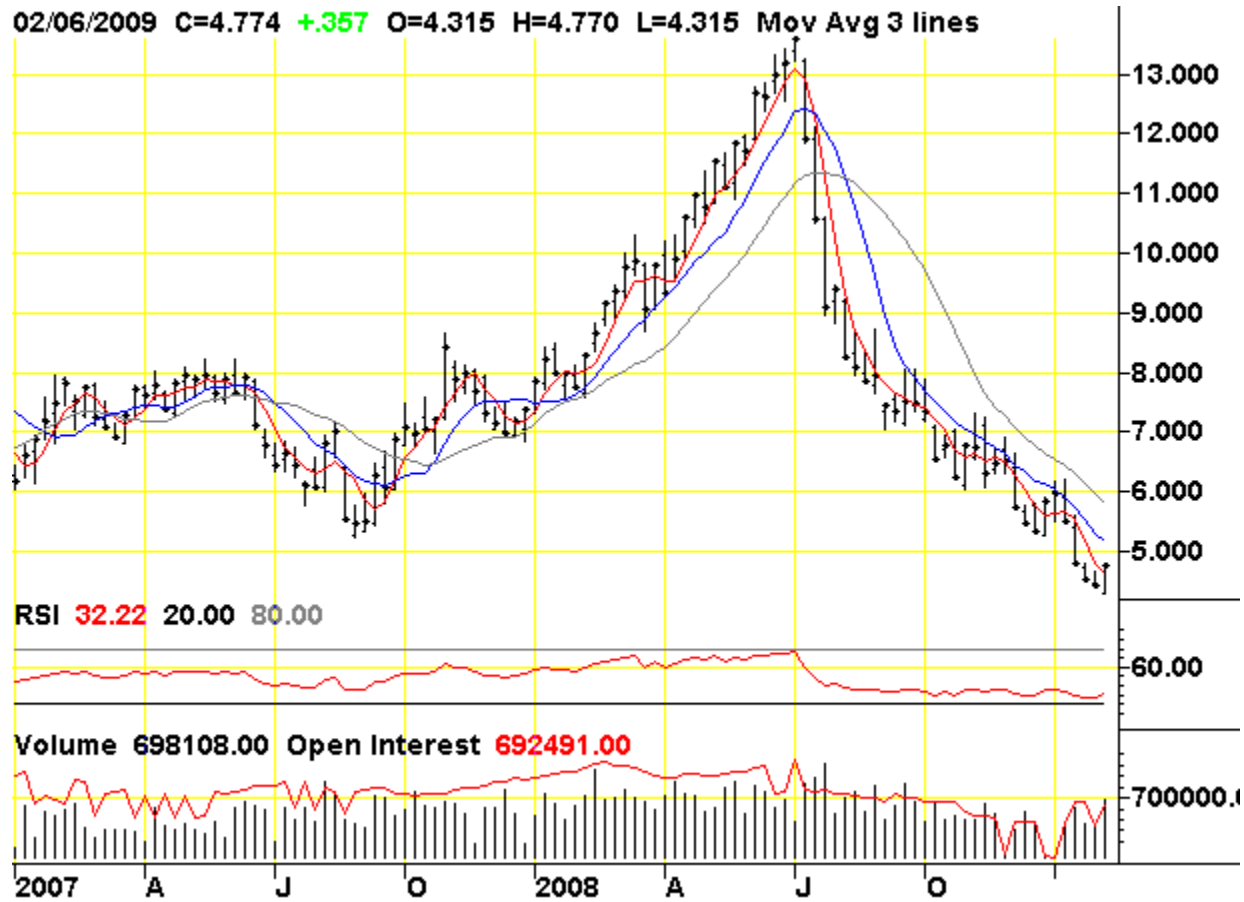

CME Lean Hogs

Created with SuperCharts by Omega Research © 1997

Chart courtesy of TradingCharts.com: <http://futures.tradingcharts.com/>

NYMEX Crude Oil (Light)

Chart courtesy of TradingCharts.com: <http://futures.tradingcharts.com/>

CBOT Ethanol

Chart courtesy of TradingCharts.com: <http://futures.tradingcharts.com/>

Nymex Heating Oil

Created with SuperCharts by Omega Research © 1997

Chart courtesy of TradingCharts.com: <http://futures.tradingcharts.com/>

NYMEX Henry Hub Natural Gas

Created with SuperCharts by Omega Research © 1997

Chart courtesy of TradingCharts.com: <http://futures.tradingcharts.com/>

BFP Milk

Created with SuperCharts by Omega Research © 1997