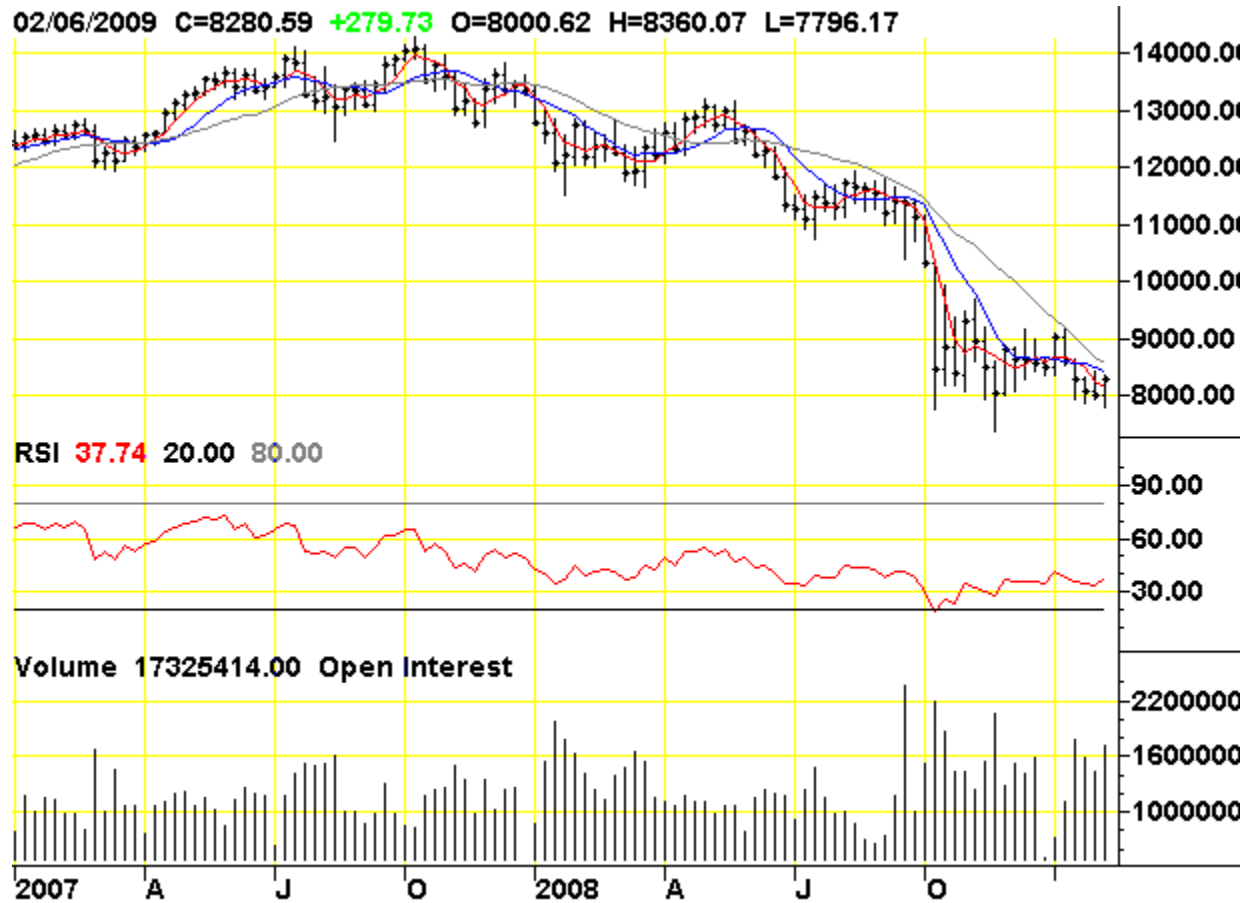

Dow Jones - Industrial Average

Created with SuperCharts by Omega Research © 1997

Chart courtesy of TradingCharts.com: <http://futures.tradingcharts.com/>