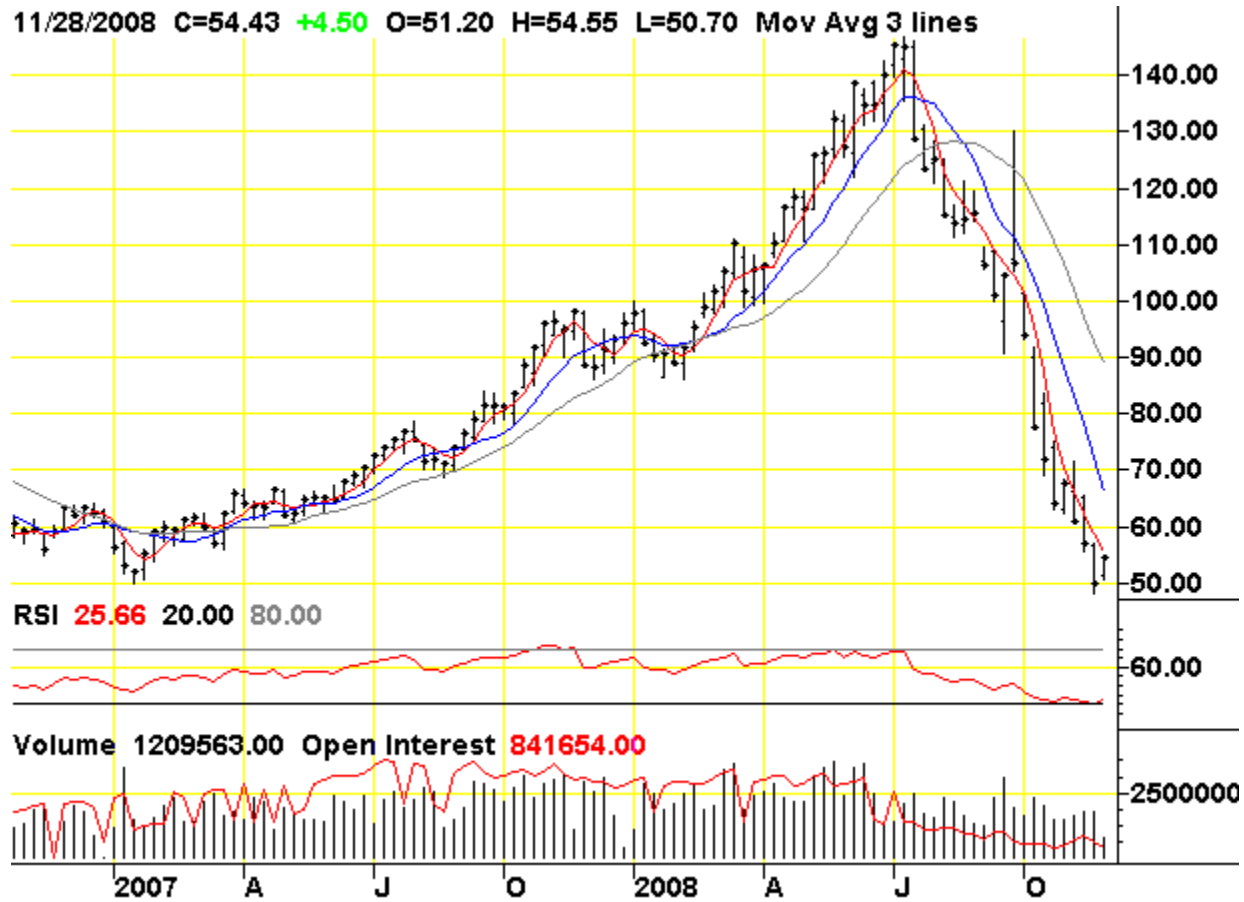

NYMEX Crude Oil (Light)

Created with SuperCharts by Omega Research © 1997

Chart courtesy of TradingCharts.com: <http://futures.tradingcharts.com/>