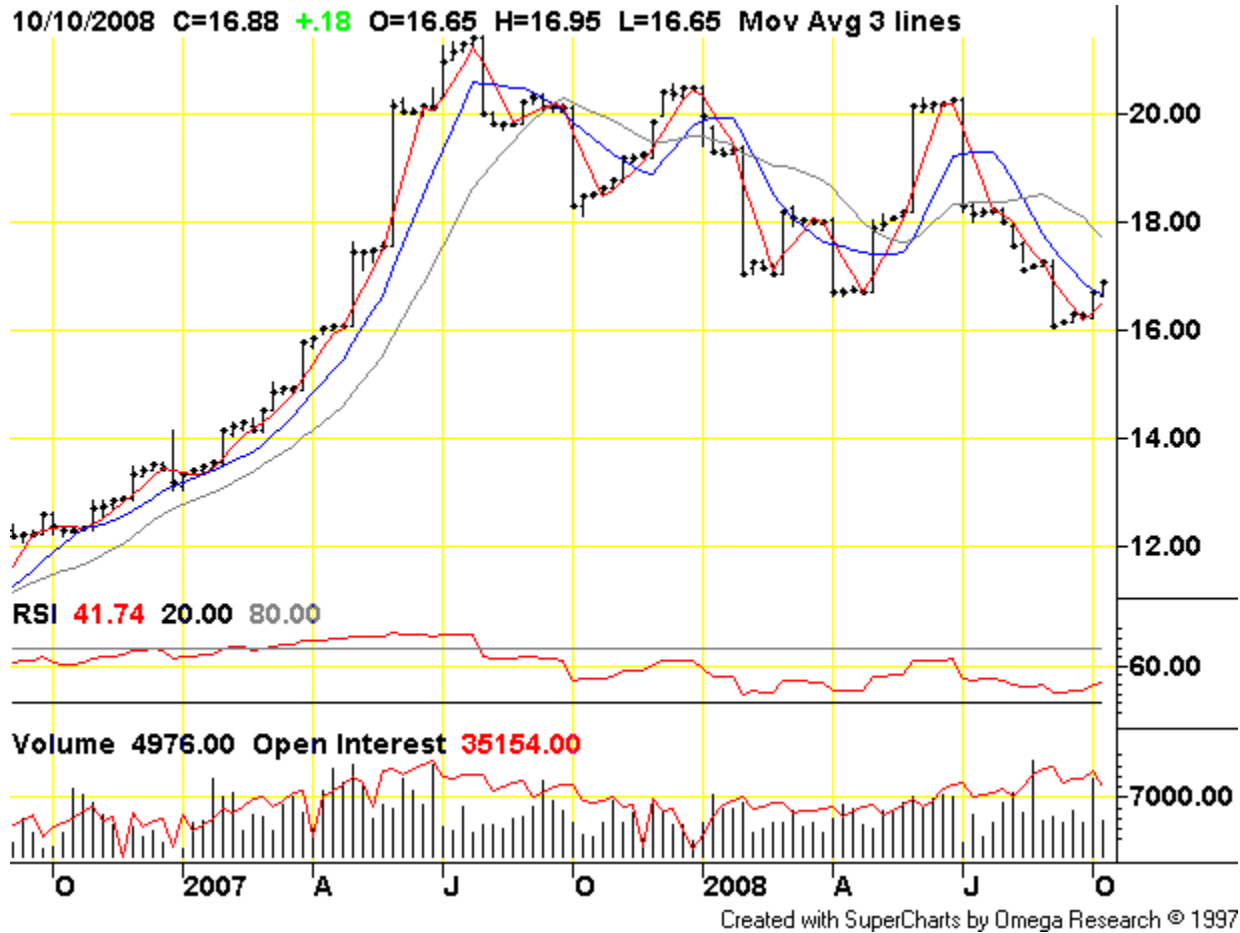

NYMEX Crude Oil (Light)

Chart courtesy of TradingCharts.com: <http://futures.tradingcharts.com/>

CBOT Ethanol

Created with SuperCharts by Omega Research © 1997

Chart courtesy of TradingCharts.com: <http://futures.tradingcharts.com/>

Nymex Heating Oil

Chart courtesy of TradingCharts.com: <http://futures.tradingcharts.com/>

NYMEX Henry Hub Natural Gas

Chart courtesy of TradingCharts.com: <http://futures.tradingcharts.com/>

BFP Milk

Chart courtesy of TradingCharts.com: <http://futures.tradingcharts.com/>