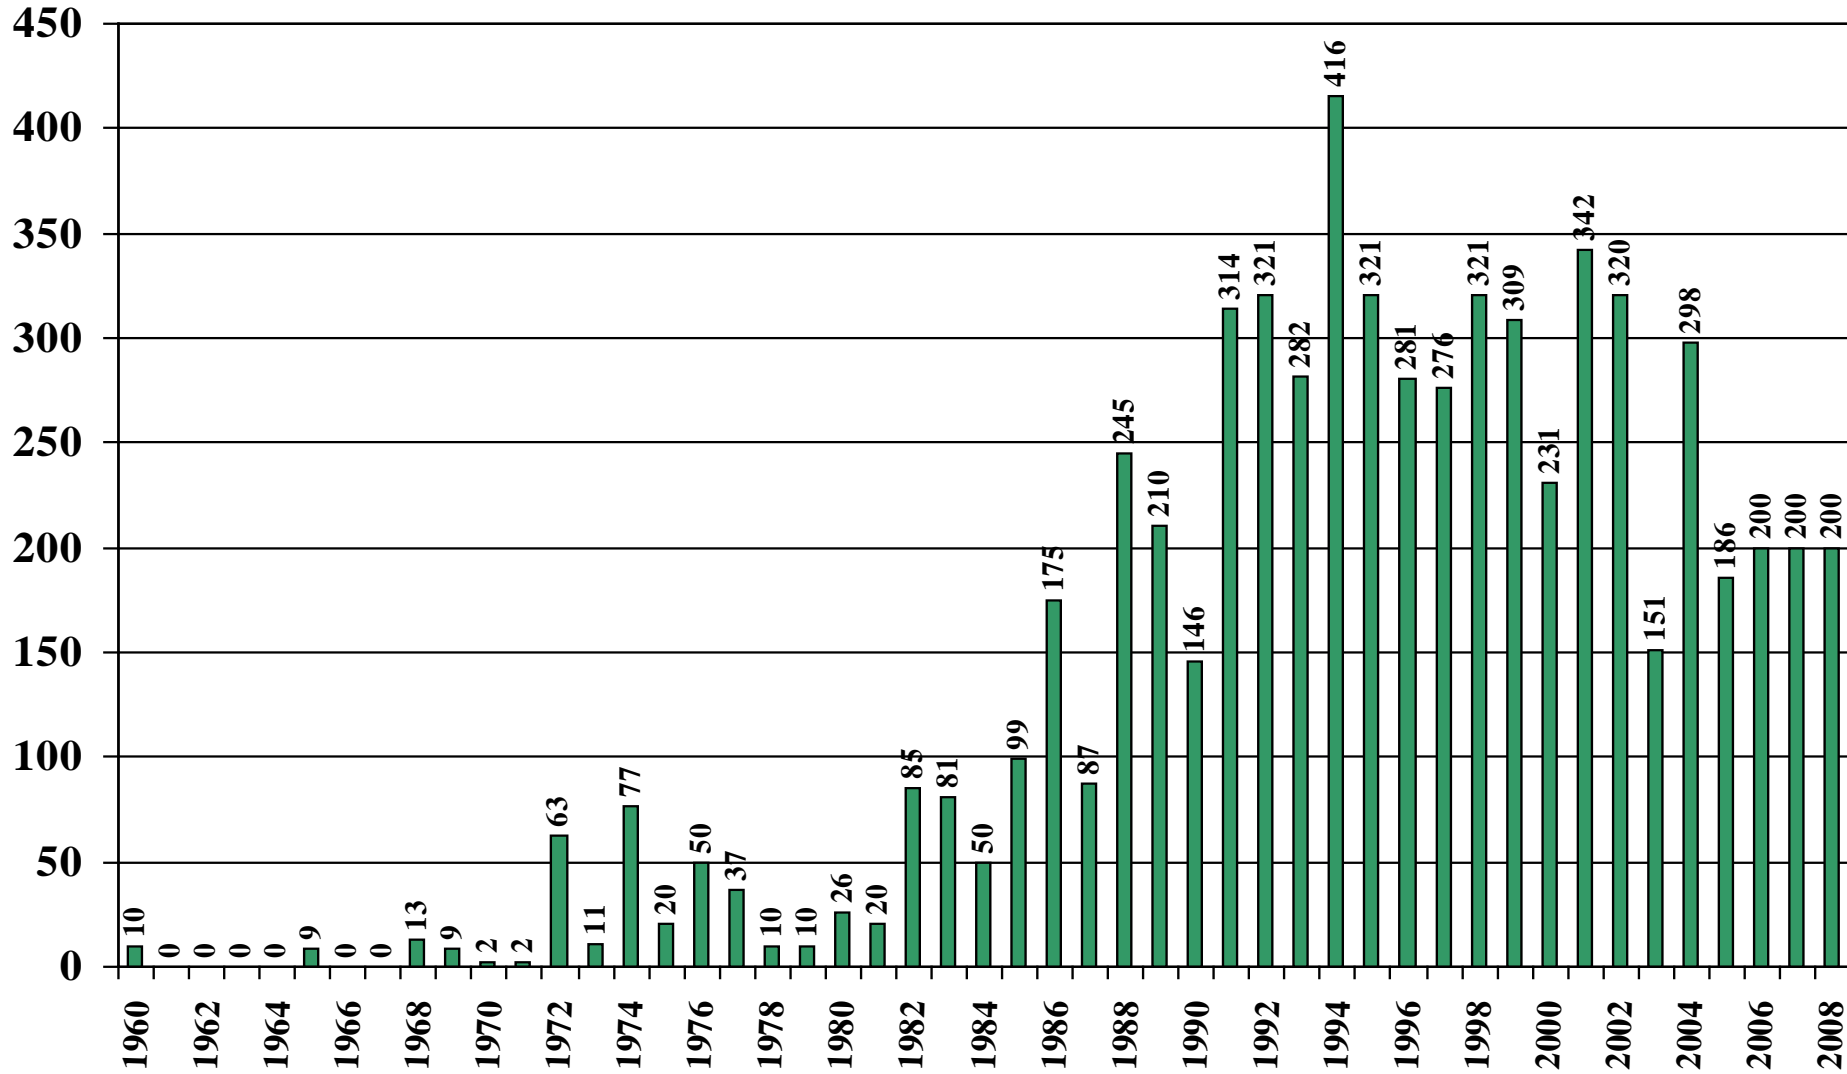

Turkey

USDA Supply and Demand Estimates

September 2, 2008

Turkey Rice Acreage Harvested 1960/61 – 2008/09

Source: [USDA Foreign Agricultural Service](#)

September 2, 2008

Turkey Rice Milled Production (1,000 Metric Tons) 1960/61 – 2008/09

Source: [USDA Foreign Agricultural Service](#)

September 2, 2008

Turkey Rice Jan-Dec Imports (1,000 Metric Tons) 1960/61 – 2008/09

Source: [USDA Foreign Agricultural Service](#)

September 2, 2008

Turkey Rice Jan-Dec Exports (1,000 Metric Tons) 1960/61 – 2008/09

Source: [USDA Foreign Agricultural Service](#)

September 2, 2008

Turkey Rice Total Domestic Consumption (1,000 Metric Tons) 1960/61 – 2008/09

Source: [USDA Foreign Agricultural Service](#)

September 2, 2008

Turkey Rice Total Distribution (1,000 Metric Tons) 1960/61 – 2008/09

Source: [USDA Foreign Agricultural Service](#)

September 2, 2008

Turkey Rice Ending Stocks (1,000 Metric Tons) 1960/61 – 2008/09

Source: [USDA Foreign Agricultural Service](#)