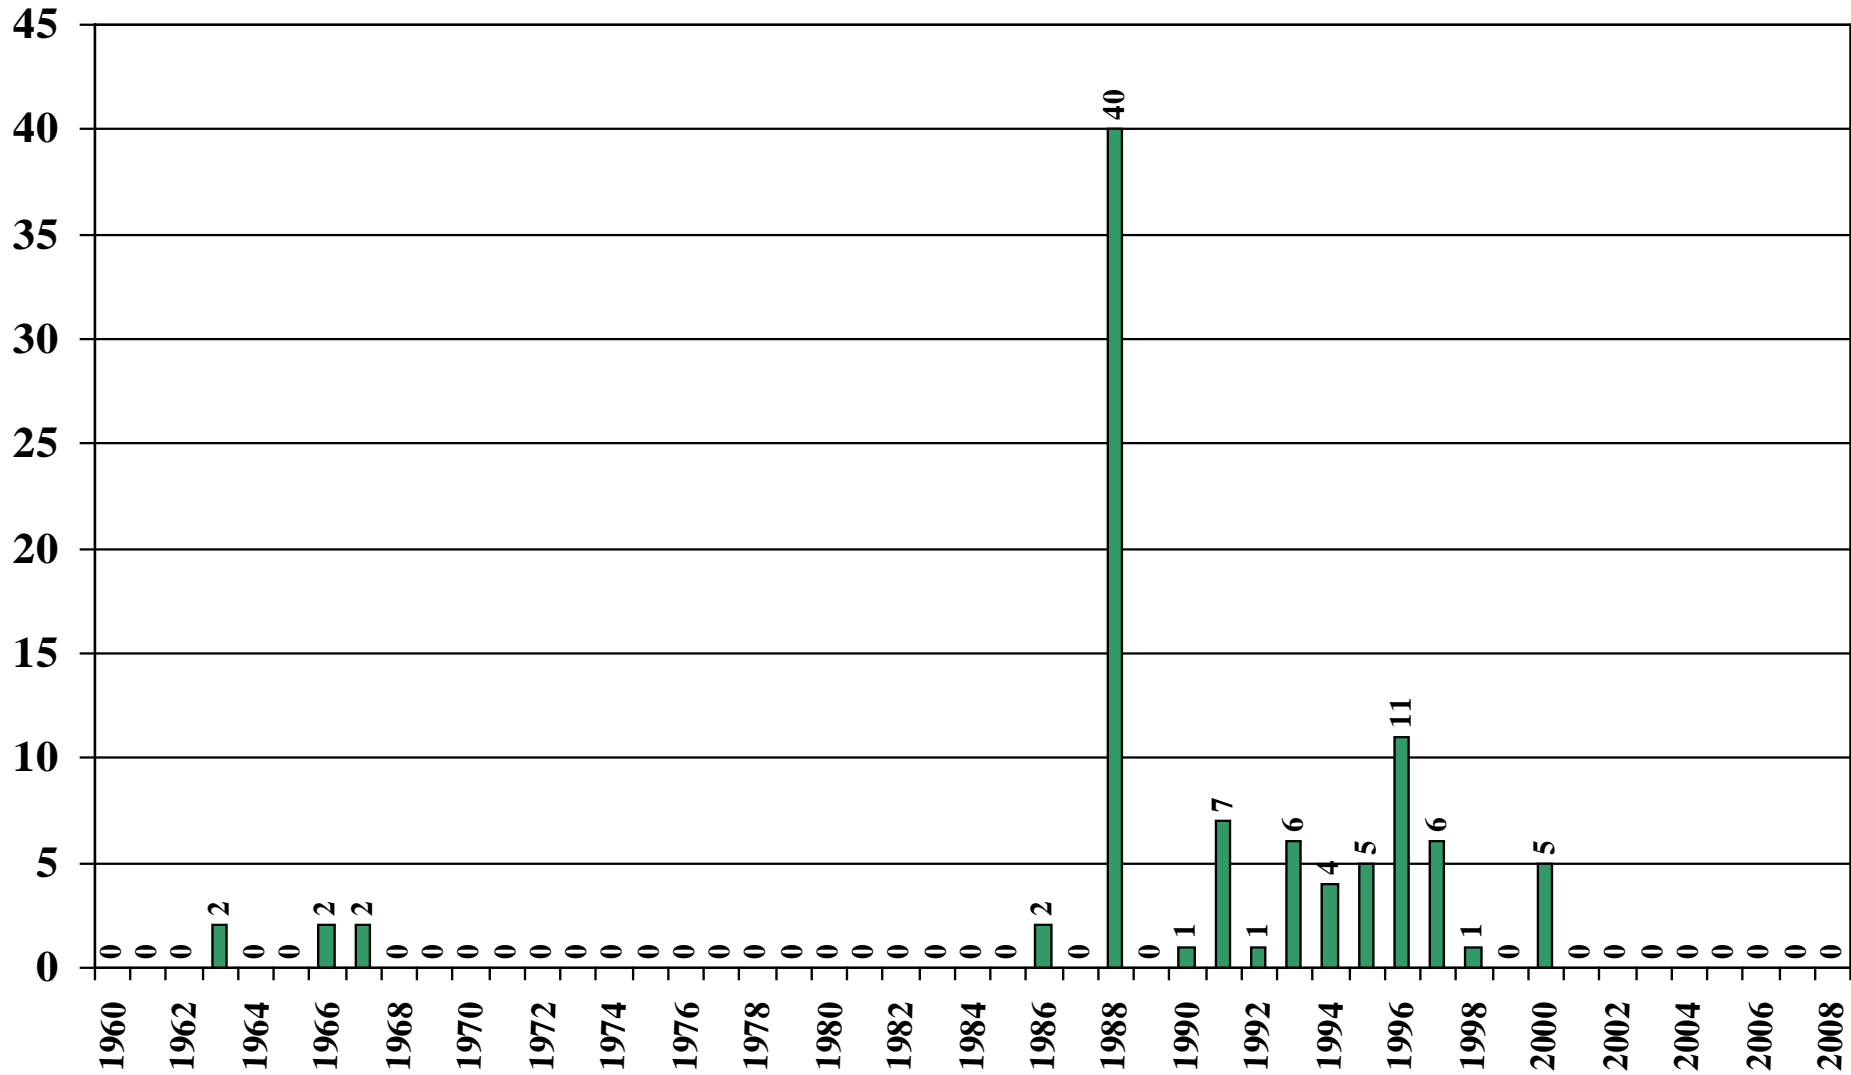

Turkey

USDA Supply and Demand Estimates

September 2, 2008

Turkey Rice Acreage Harvested 1960/61 – 2008/09

Source: [USDA Foreign Agricultural Service](#)

September 2, 2008

Turkey Rice Milled Production (1,000 Metric Tons) 1960/61 – 2008/09

Source: [USDA Foreign Agricultural Service](#)

September 2, 2008

Turkey Rice Jan-Dec Imports (1,000 Metric Tons) 1960/61 – 2008/09

Source: [USDA Foreign Agricultural Service](#)

September 2, 2008

Turkey Rice Jan-Dec Exports (1,000 Metric Tons) 1960/61 – 2008/09

Source: [USDA Foreign Agricultural Service](#)

September 2, 2008

Turkey Rice Total Domestic Consumption (1,000 Metric Tons) 1960/61 – 2008/09

Source: [USDA Foreign Agricultural Service](#)

September 2, 2008