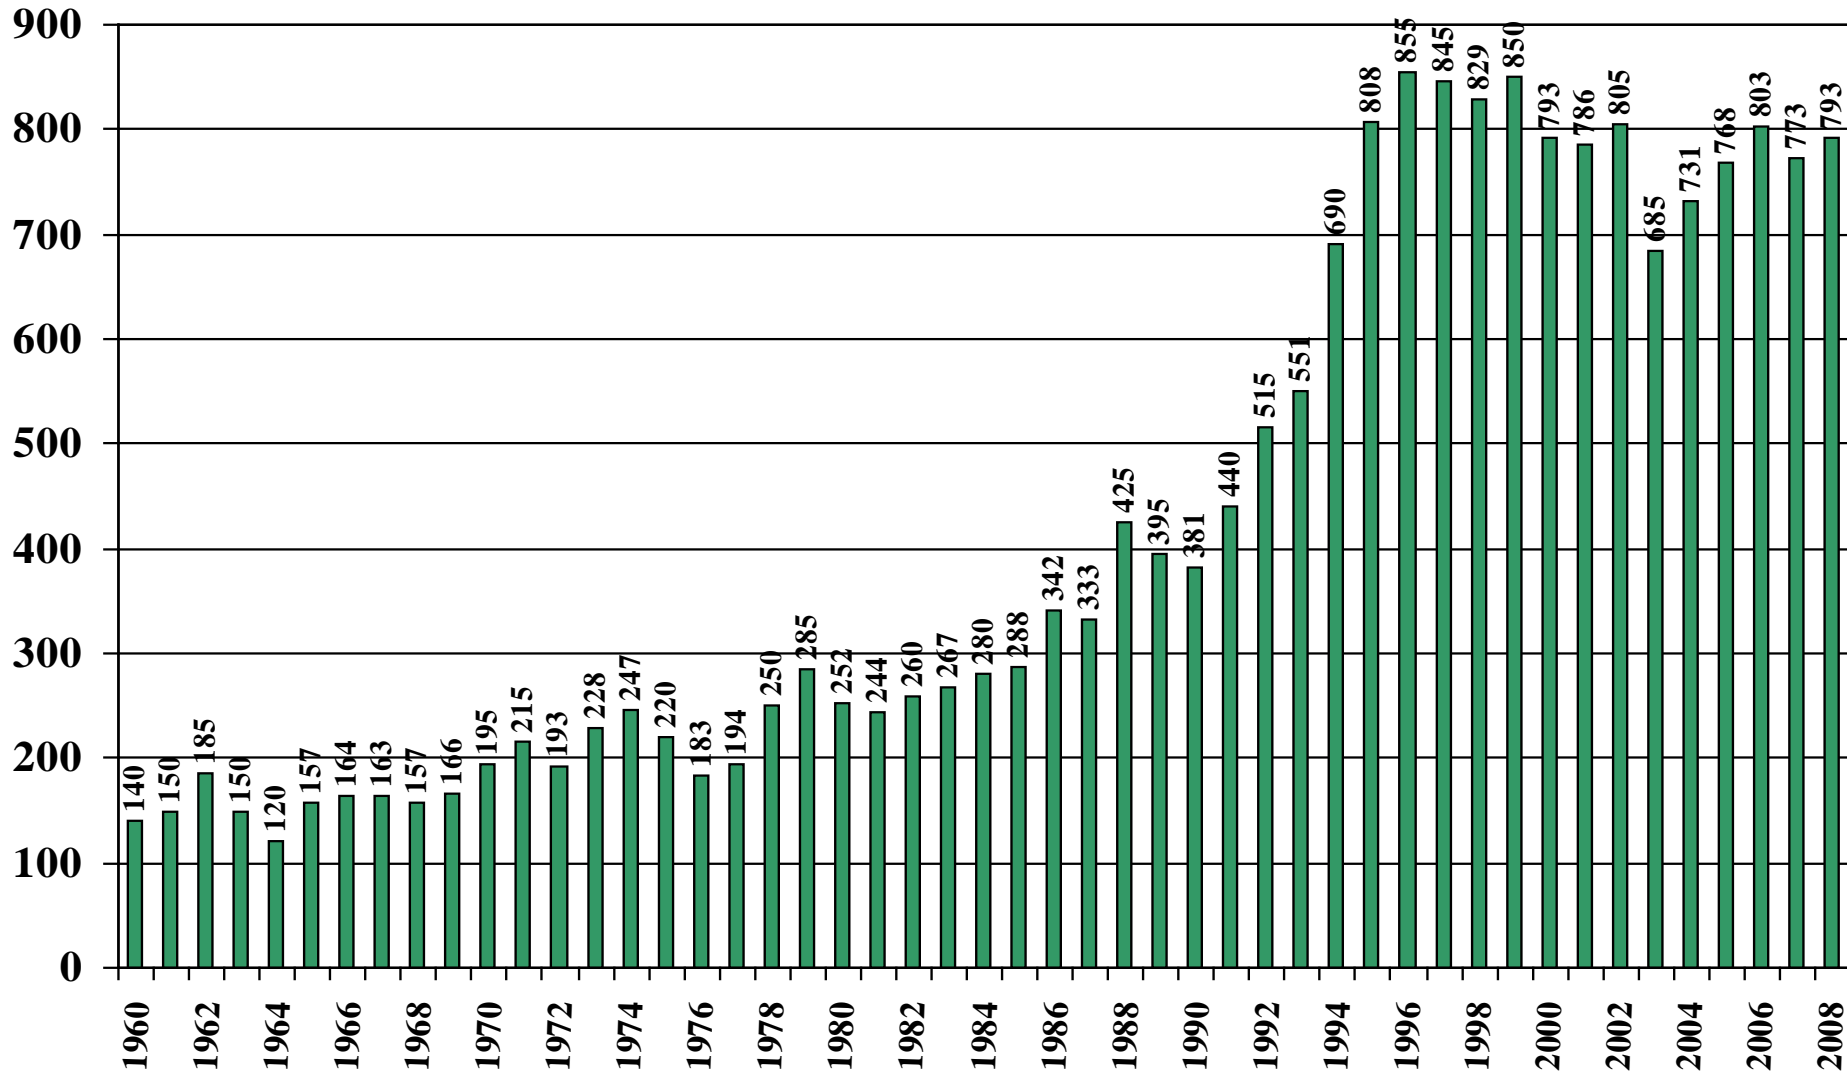

Source: [USDA Foreign Agricultural Service](#)

September 2, 2008

Turkey Rice Total Domestic Consumption (1,000 Metric Tons) 1960/61 – 2008/09

Source: [USDA Foreign Agricultural Service](#)

September 2, 2008

Turkey Rice Total Distribution (1,000 Metric Tons) 1960/61 – 2008/09

Source: [USDA Foreign Agricultural Service](#)

September 2, 2008

Turkey Rice Ending Stocks (1,000 Metric Tons) 1960/61 – 2008/09

Source: [USDA Foreign Agricultural Service](#)