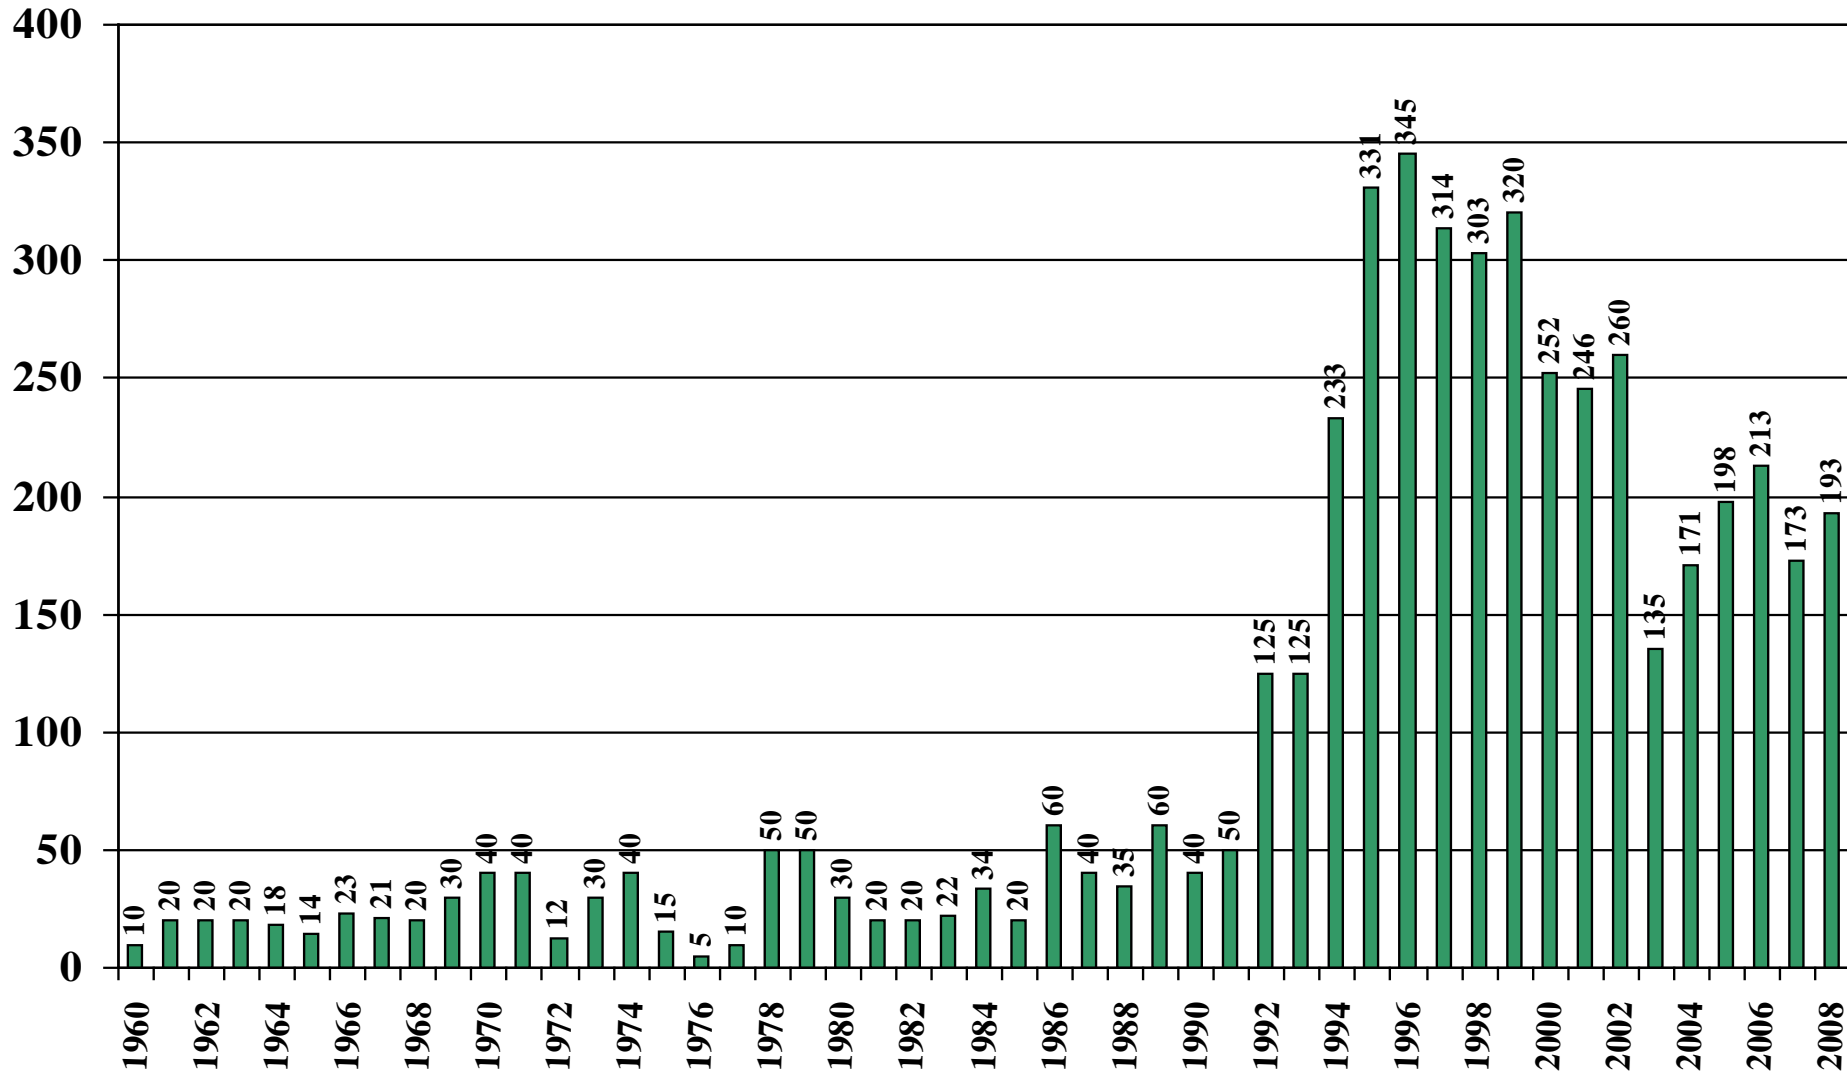

Source: [USDA Foreign Agricultural Service](#)

September 2, 2008

Turkey Rice Total Domestic Consumption (1,000 Metric Tons) 1960/61 – 2008/09

Source: [USDA Foreign Agricultural Service](#)

September 2, 2008

Turkey Rice Total Distribution (1,000 Metric Tons) 1960/61 – 2008/09

Source: [USDA Foreign Agricultural Service](#)

September 2, 2008

Turkey Rice Ending Stocks (1,000 Metric Tons) 1960/61 – 2008/09

Source: [USDA Foreign Agricultural Service](#)