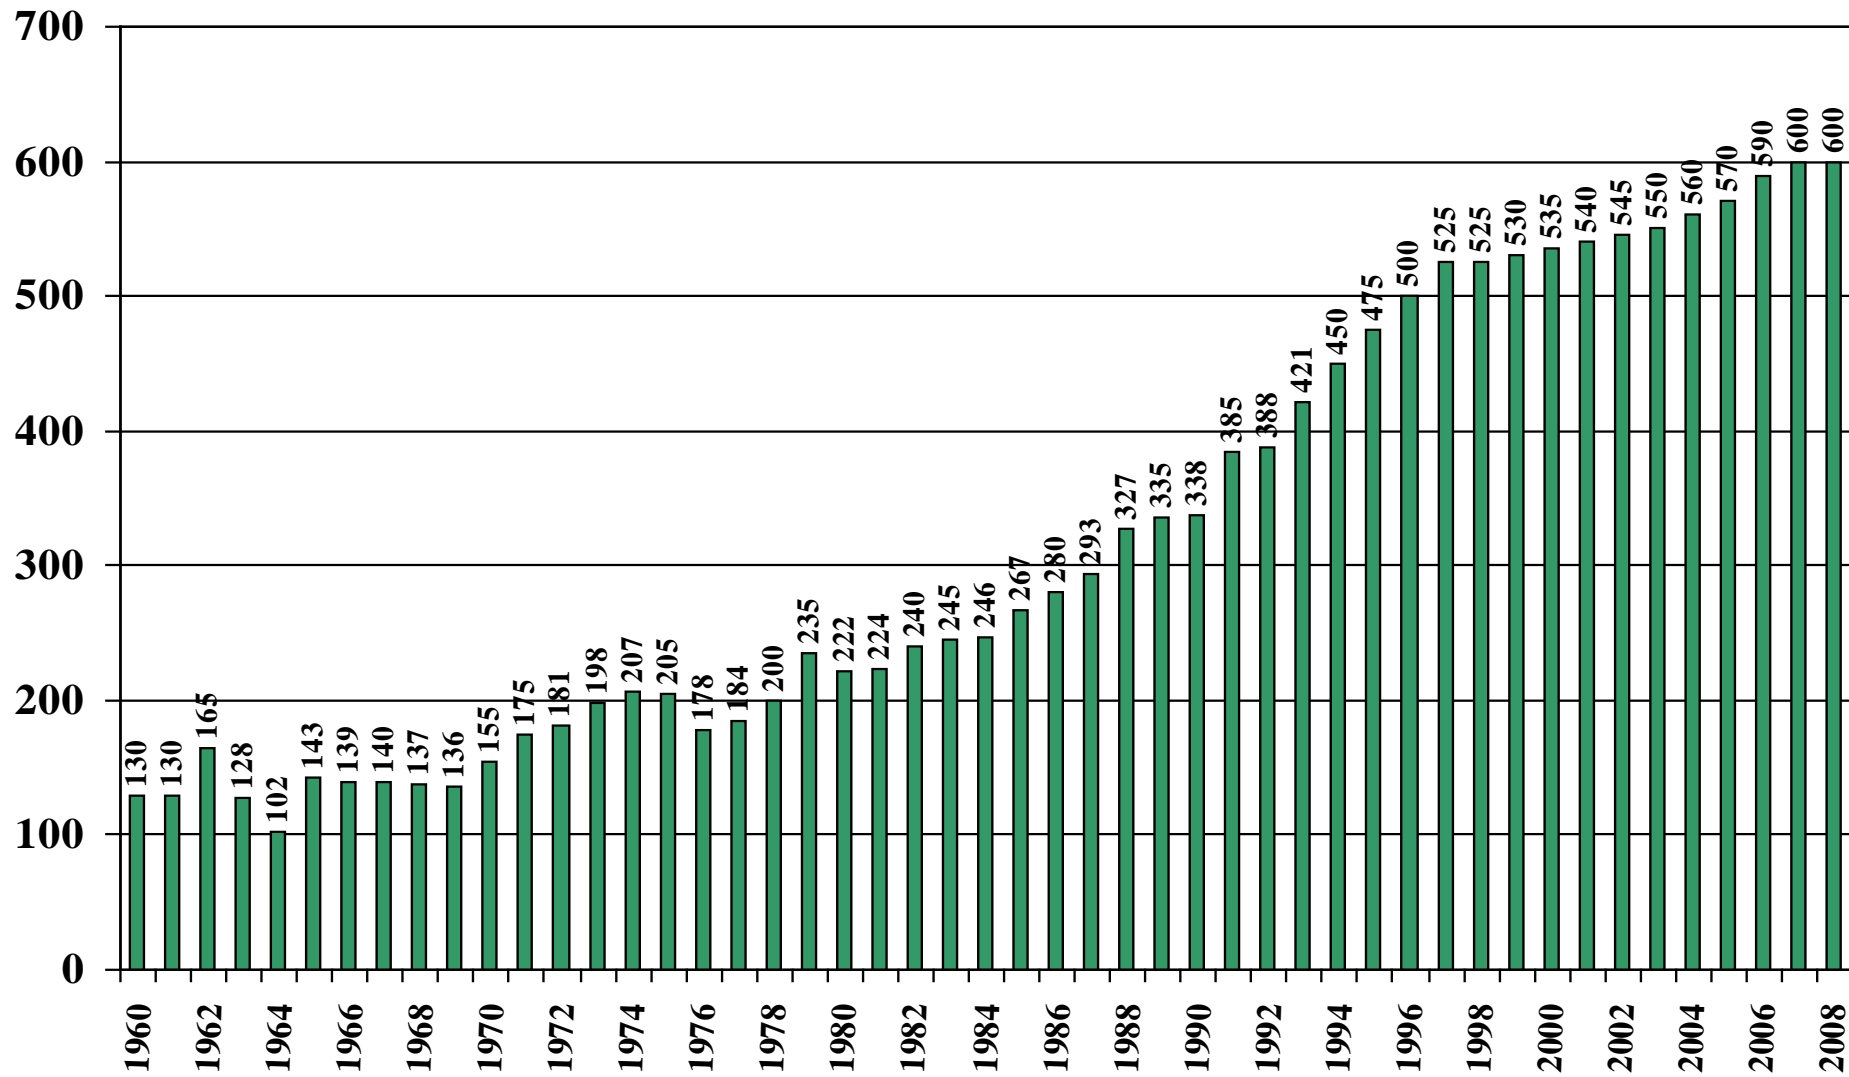

Turkey

USDA Supply and Demand Estimates

September 2, 2008

Turkey Rice Acreage Harvested 1960/61 – 2008/09

Source: [USDA Foreign Agricultural Service](#)

September 2, 2008

Turkey Rice Milled Production (1,000 Metric Tons) 1960/61 – 2008/09

Source: [USDA Foreign Agricultural Service](#)

September 2, 2008

Turkey Rice Jan-Dec Imports (1,000 Metric Tons) 1960/61 – 2008/09

Source: [USDA Foreign Agricultural Service](#)

September 2, 2008

Turkey Rice Jan-Dec Exports (1,000 Metric Tons) 1960/61 – 2008/09

Source: [USDA Foreign Agricultural Service](#)

September 2, 2008

Turkey Rice Total Domestic Consumption (1,000 Metric Tons) 1960/61 – 2008/09

Source: [USDA Foreign Agricultural Service](#)

September 2, 2008