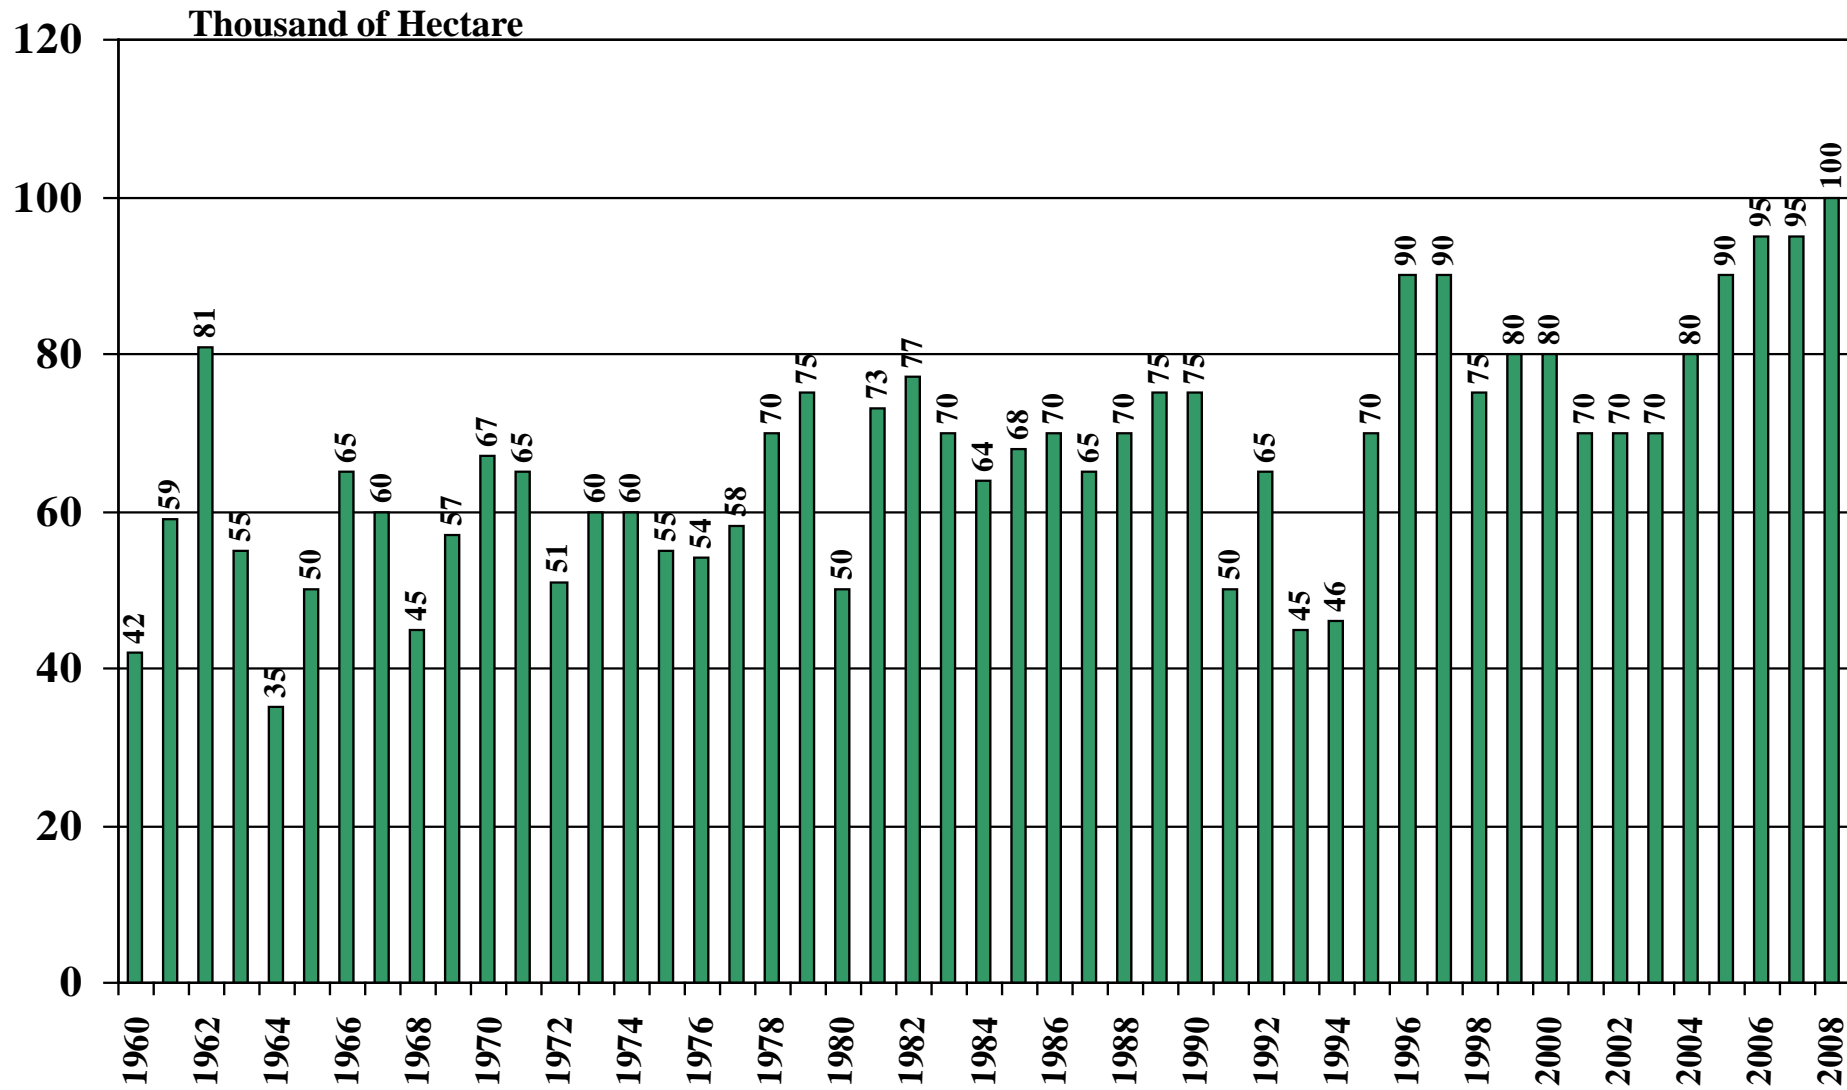

Turkey

USDA Supply and Demand Estimates

September 2, 2008

Turkey Rice Acreage Harvested 1960/61 – 2008/09

Source: [USDA Foreign Agricultural Service](#)

September 2, 2008

Turkey Rice Milled Production (1,000 Metric Tons) 1960/61 – 2008/09

Source: [USDA Foreign Agricultural Service](#)

September 2, 2008

Turkey Rice Jan-Dec Imports (1,000 Metric Tons) 1960/61 – 2008/09

Source: [USDA Foreign Agricultural Service](#)

September 2, 2008

Turkey Rice Jan-Dec Exports (1,000 Metric Tons) 1960/61 – 2008/09

Source: [USDA Foreign Agricultural Service](#)

September 2, 2008

Turkey Rice Total Domestic Consumption (1,000 Metric Tons) 1960/61 – 2008/09

Source: [USDA Foreign Agricultural Service](#)

September 2, 2008