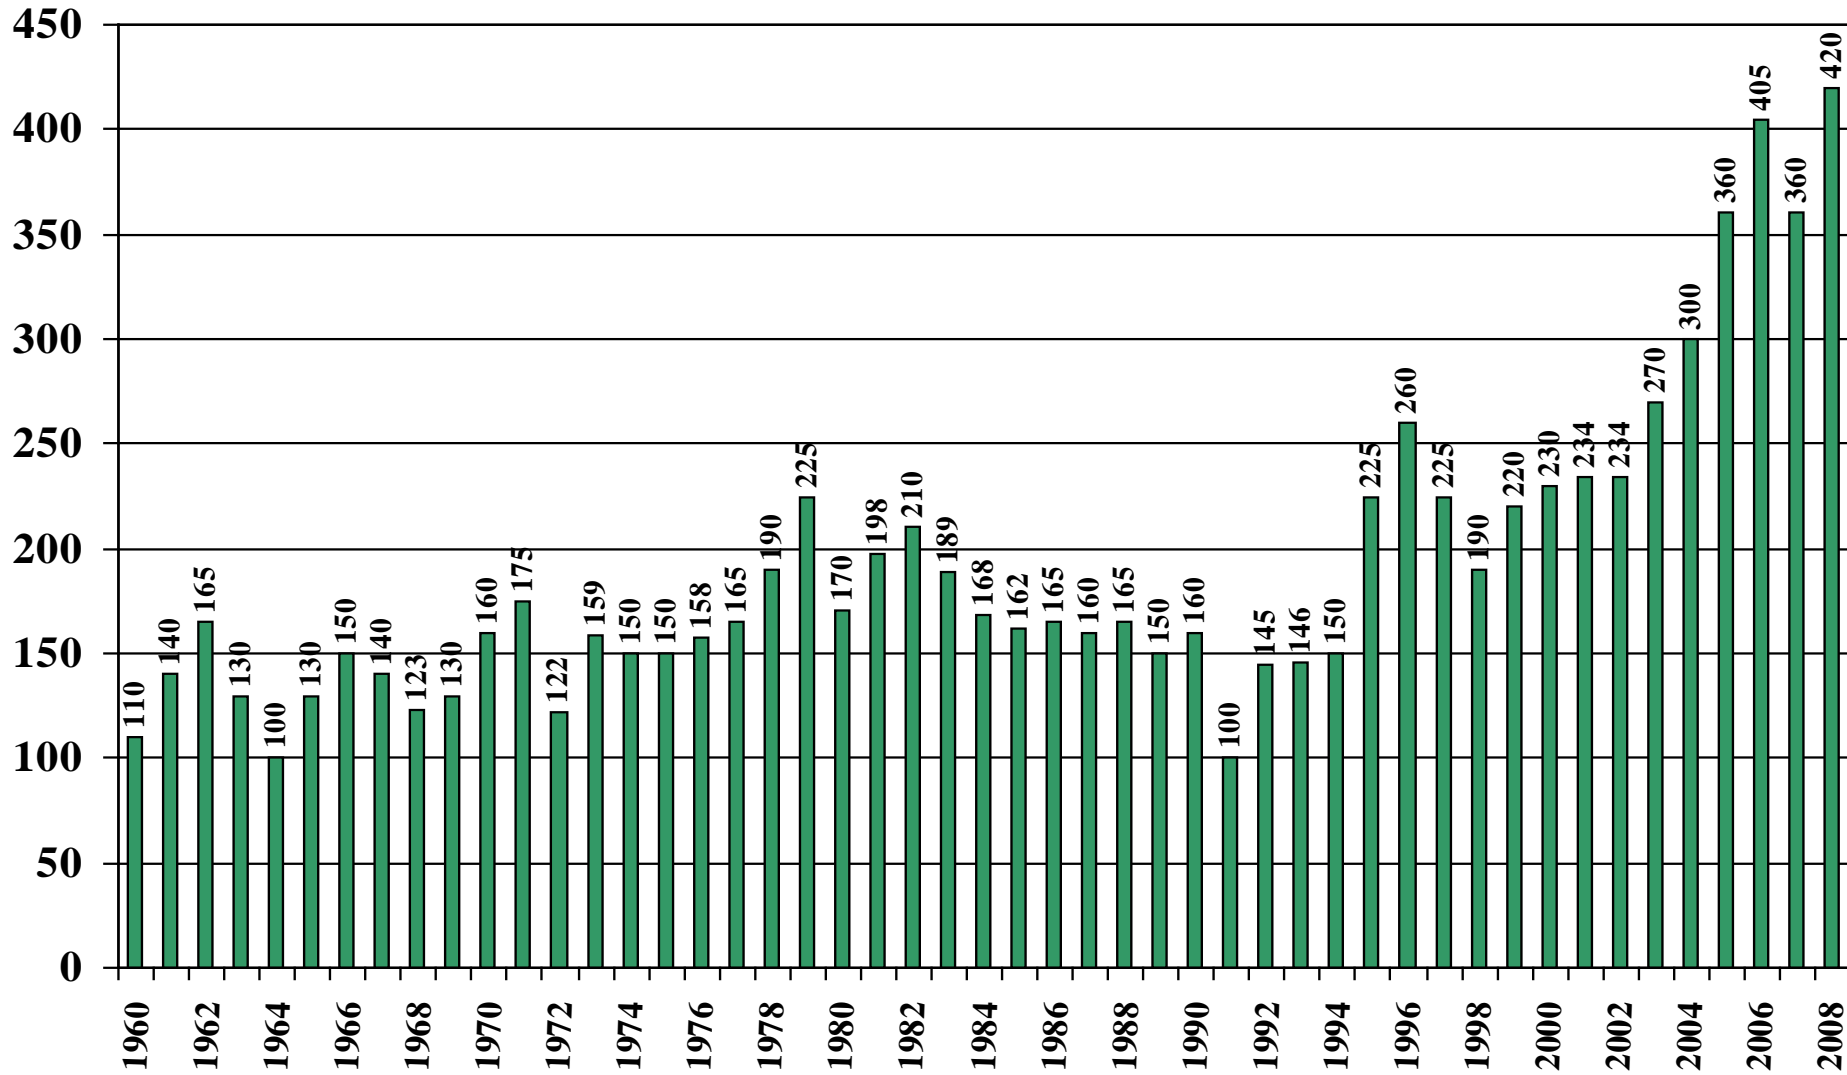

Turkey

USDA Supply and Demand Estimates

September 2, 2008

Turkey Rice Acreage Harvested 1960/61 – 2008/09

Source: [USDA Foreign Agricultural Service](#)

September 2, 2008

Turkey Rice Milled Production (1,000 Metric Tons) 1960/61 – 2008/09

Source: [USDA Foreign Agricultural Service](#)

September 2, 2008

Turkey Rice Jan-Dec Imports (1,000 Metric Tons) 1960/61 – 2008/09

Source: [USDA Foreign Agricultural Service](#)

September 2, 2008

Turkey Rice Jan-Dec Exports (1,000 Metric Tons) 1960/61 – 2008/09

Source: [USDA Foreign Agricultural Service](#)

September 2, 2008

Turkey Rice Total Domestic Consumption (1,000 Metric Tons) 1960/61 – 2008/09

Source: [USDA Foreign Agricultural Service](#)

September 2, 2008