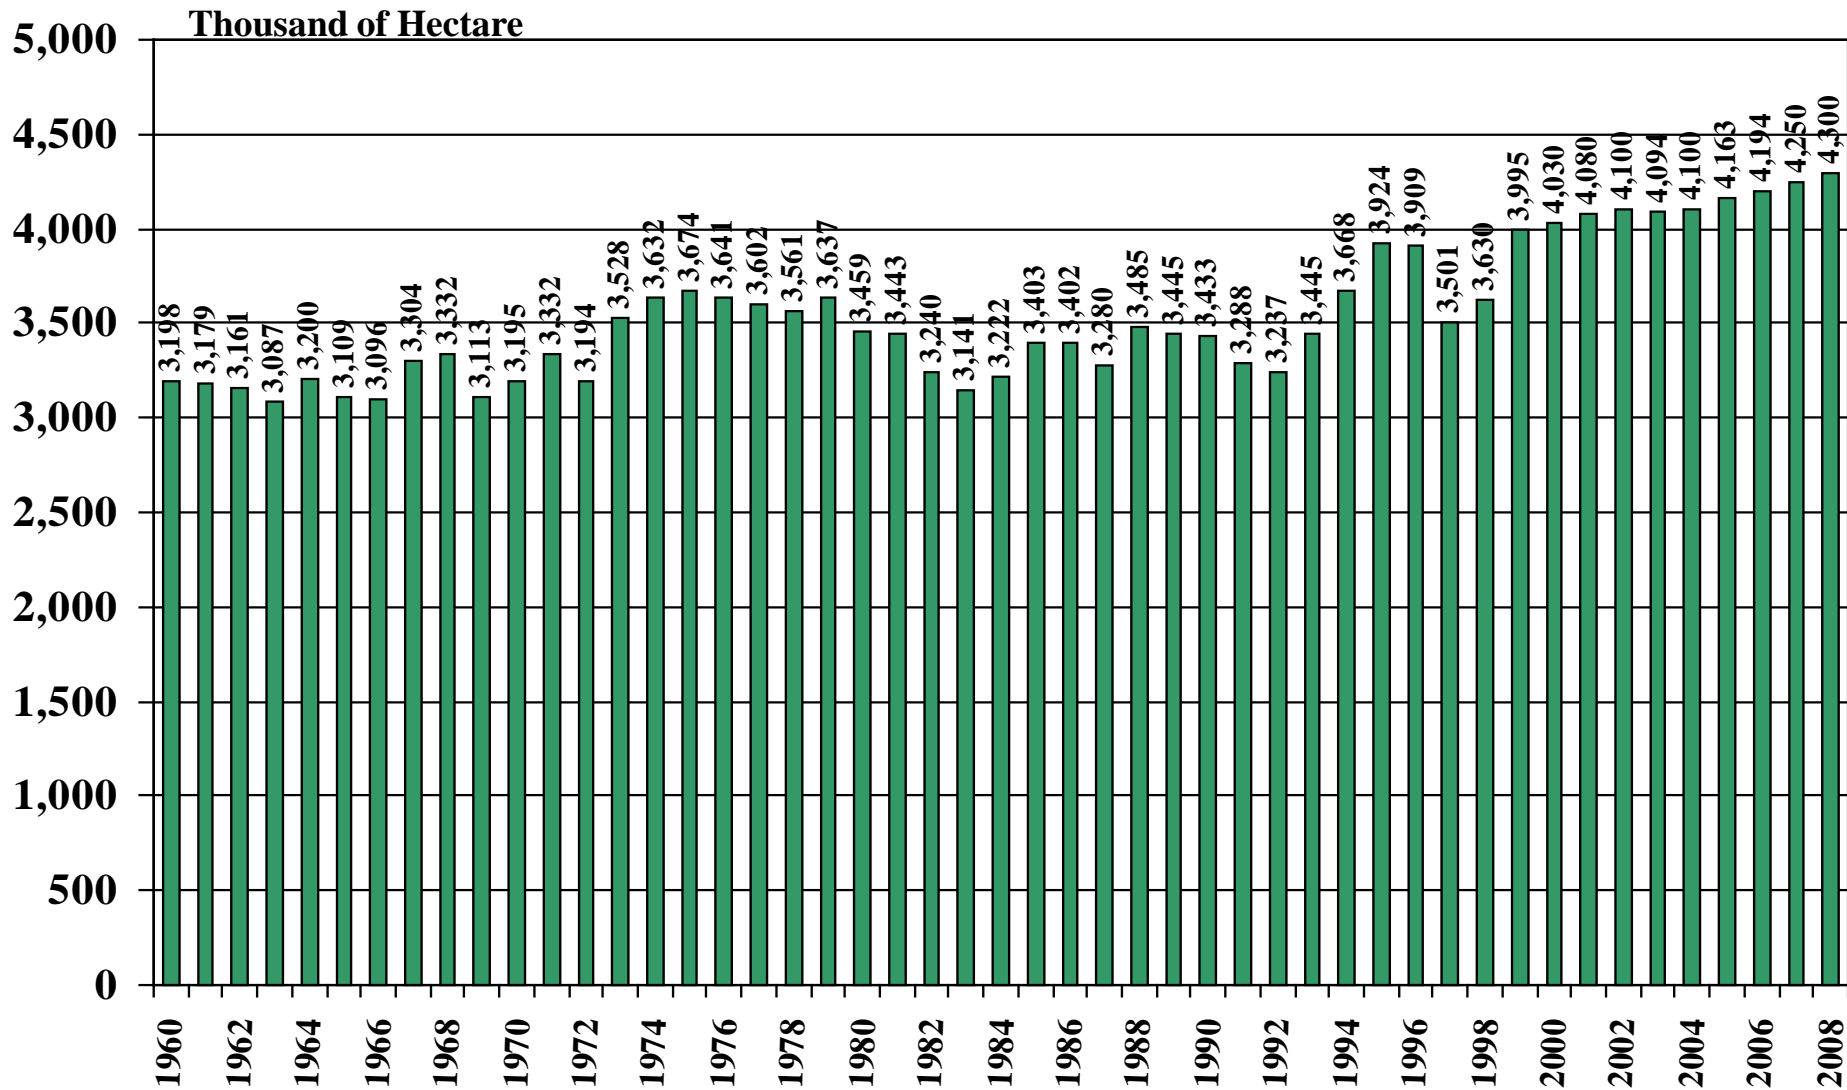

Philippines

USDA Supply and Demand Estimates

September 2, 2008

Philippines Rice Acreage Harvested 1960/61 – 2008/09

Source: [USDA Foreign Agricultural Service](#)

September 2, 2008

Philippines Milled Production (1,000 Metric Tons) 1960/61 – 2008/09

Source: [USDA Foreign Agricultural Service](#)

Philippines Rice Jan-Dec Imports (1,000 Metric Tons) 1960/61 – 2008/09

Source: [USDA Foreign Agricultural Service](#)

September 2, 2008

Philippines Rice Jan-Dec Exports (1,000 Metric Tons) 1960/61 – 2008/09

Source: [USDA Foreign Agricultural Service](#)

September 2, 2008

Philippines Rice Total Domestic Consumption (1,000 Metric Tons) 1960/61 – 2008/09

Source: [USDA Foreign Agricultural Service](#)

September 2, 2008

Philippines Rice Total Distribution (1,000 Metric Tons) 1960/61 – 2008/09

Source: [USDA Foreign Agricultural Service](#)

September 2, 2008

Philippines Rice Ending Stocks (1,000 Metric Tons) 1960/61 – 2008/09