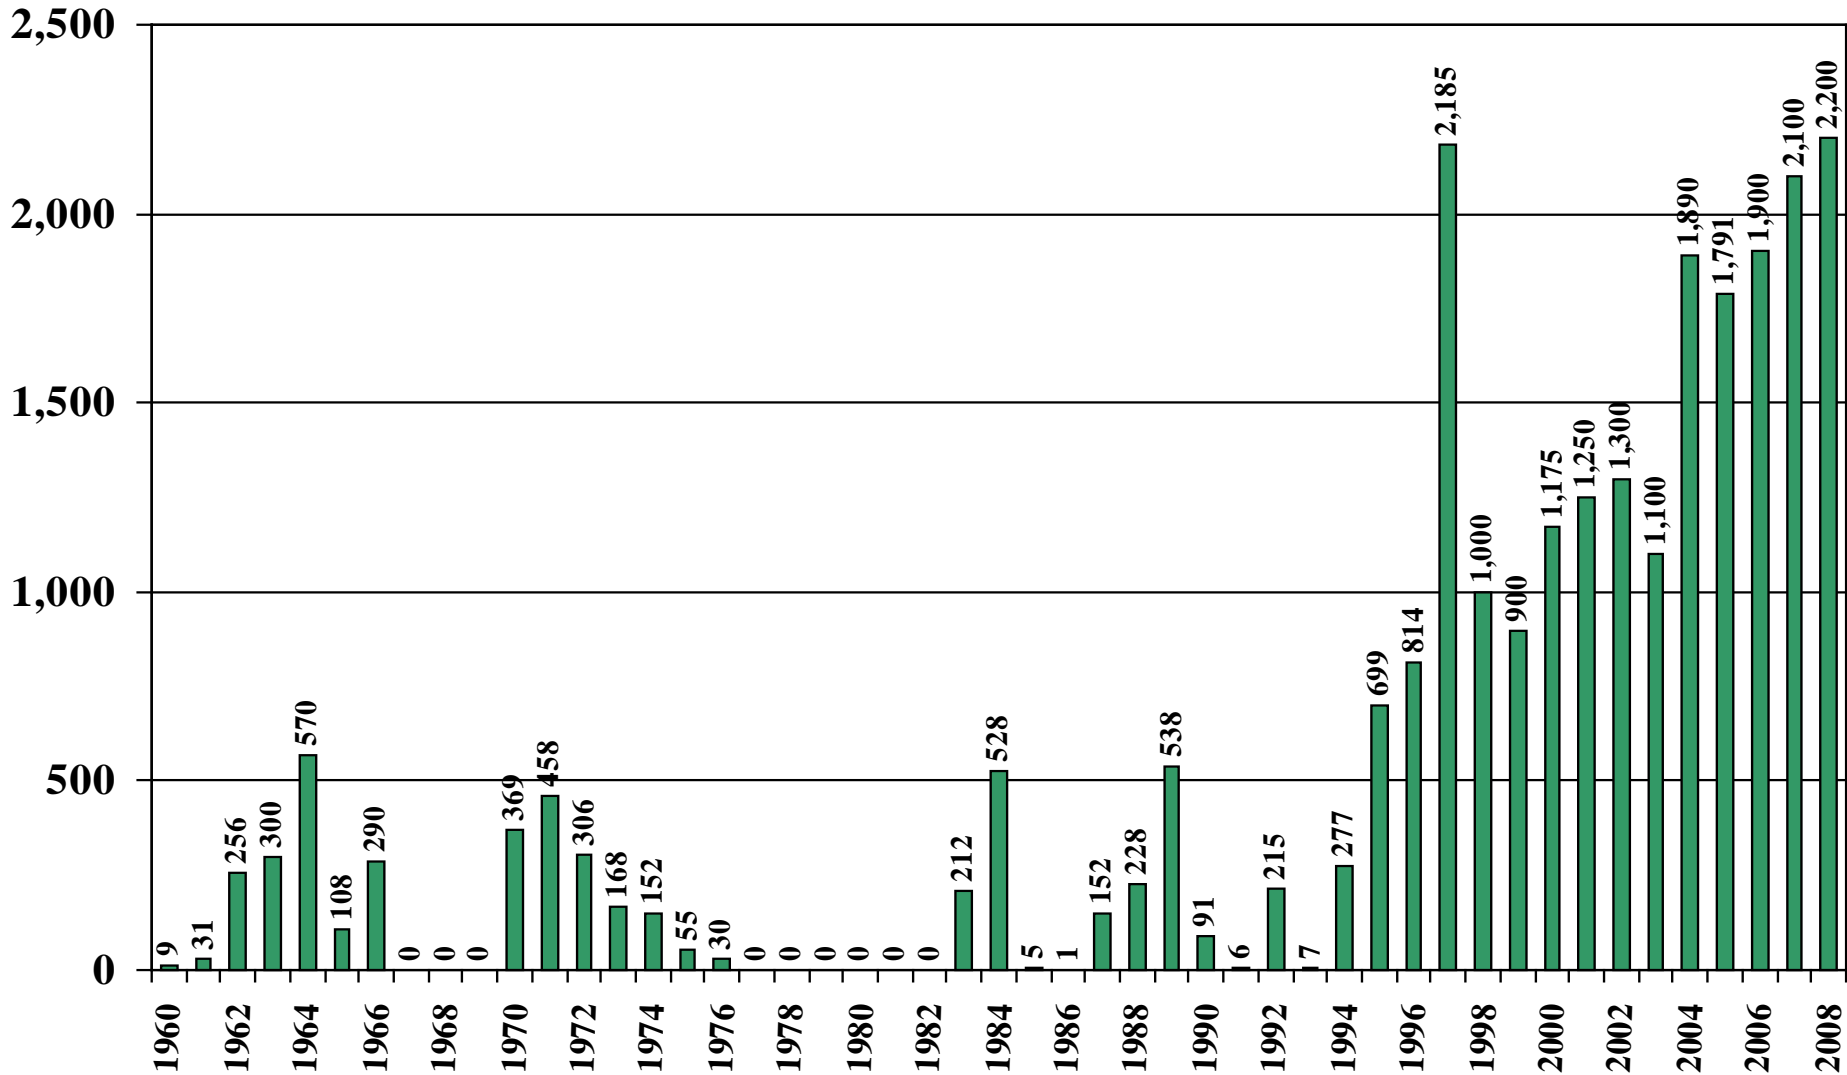

Philippines

USDA Supply and Demand Estimates

September 2, 2008

Philippines Rice Acreage Harvested 1960/61 – 2008/09

Source: [USDA Foreign Agricultural Service](#)

September 2, 2008

Philippines Milled Production (1,000 Metric Tons) 1960/61 – 2008/09

Source: [USDA Foreign Agricultural Service](#)

Philippines Rice Jan-Dec Imports (1,000 Metric Tons) 1960/61 – 2008/09

Source: [USDA Foreign Agricultural Service](#)

September 2, 2008

Philippines Rice Jan-Dec Exports (1,000 Metric Tons) 1960/61 – 2008/09

Source: [USDA Foreign Agricultural Service](#)

September 2, 2008

Philippines Rice Total Domestic Consumption (1,000 Metric Tons) 1960/61 – 2008/09

Source: [USDA Foreign Agricultural Service](#)

September 2, 2008

Philippines Rice Total Distribution (1,000 Metric Tons) 1960/61 – 2008/09

Source: [USDA Foreign Agricultural Service](#)

September 2, 2008

Philippines Rice Ending Stocks (1,000 Metric Tons) 1960/61 – 2008/09