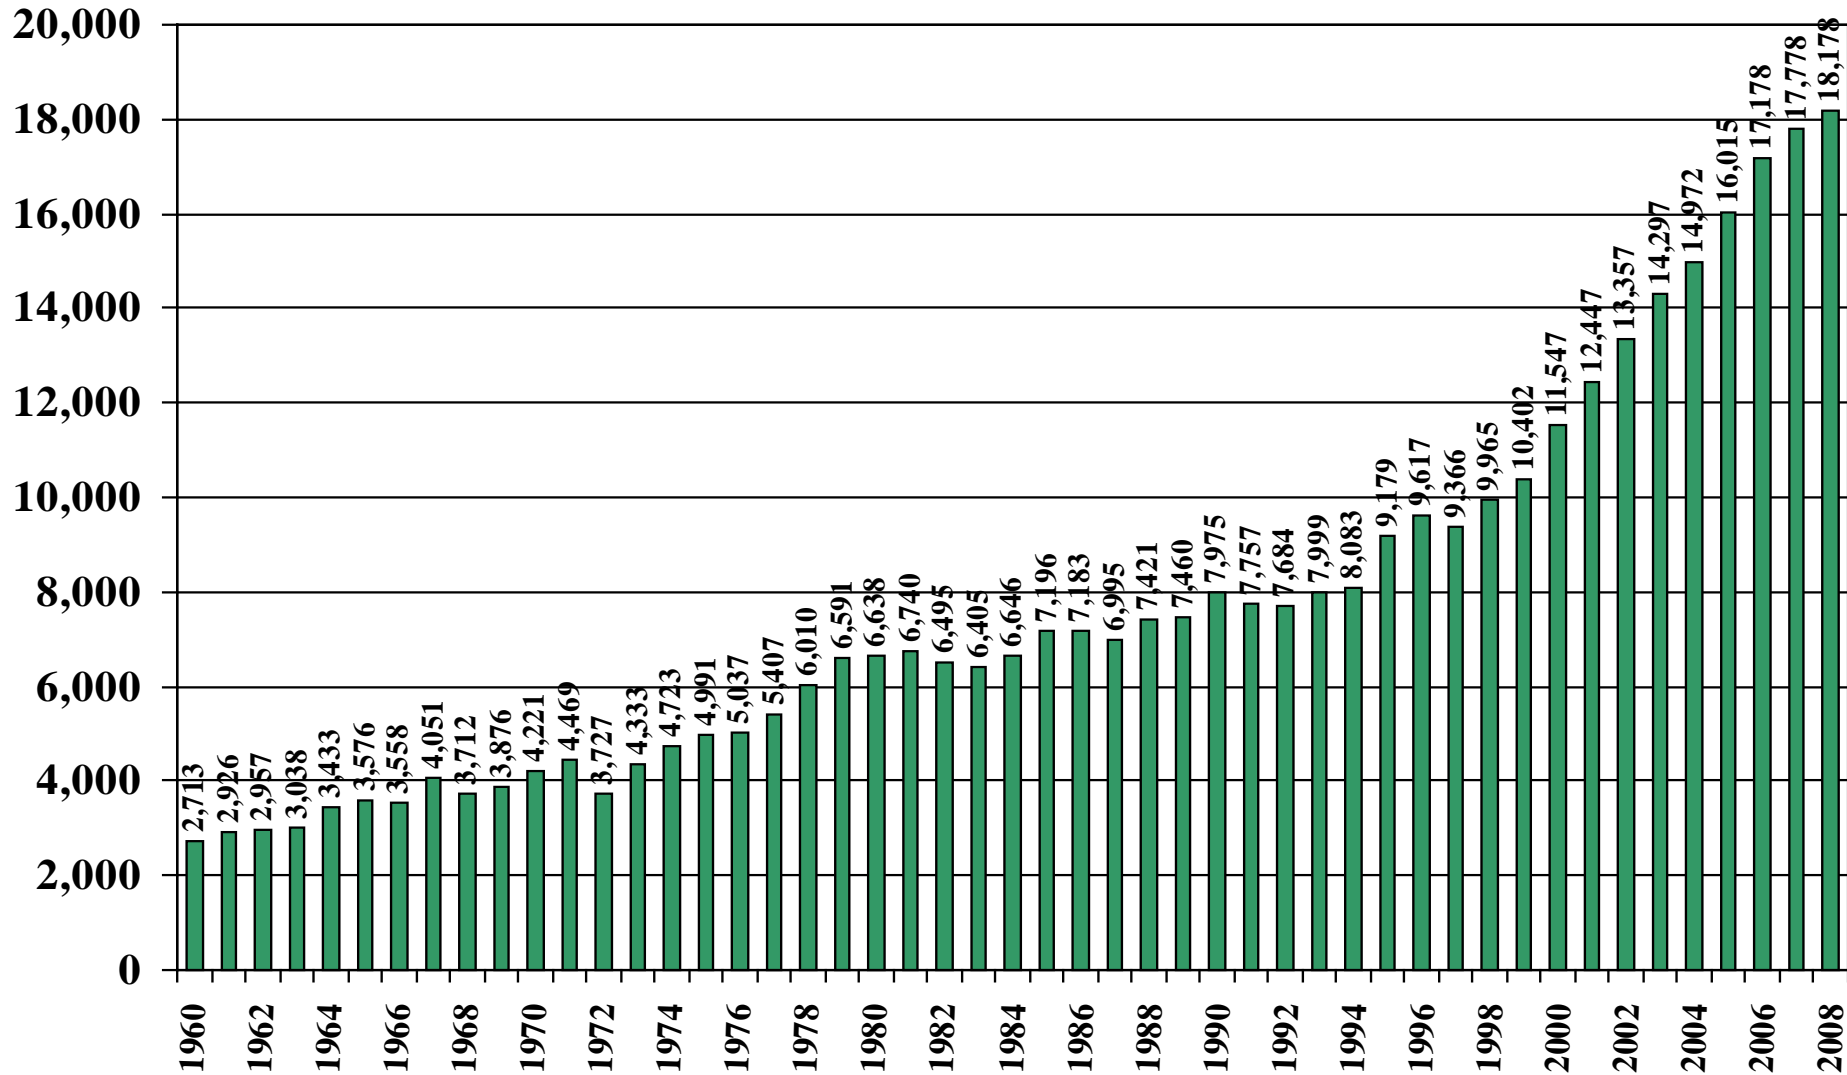

Philippines

USDA Supply and Demand Estimates

September 2, 2008

Philippines Rice Acreage Harvested 1960/61 – 2008/09

Source: [USDA Foreign Agricultural Service](#)

September 2, 2008

Philippines Milled Production (1,000 Metric Tons) 1960/61 – 2008/09

Source: [USDA Foreign Agricultural Service](#)

Philippines Rice Jan-Dec Imports (1,000 Metric Tons) 1960/61 – 2008/09

Source: [USDA Foreign Agricultural Service](#)

September 2, 2008

Philippines Rice Jan-Dec Exports (1,000 Metric Tons) 1960/61 – 2008/09

Source: [USDA Foreign Agricultural Service](#)

September 2, 2008

Philippines Rice Total Domestic Consumption (1,000 Metric Tons) 1960/61 – 2008/09

Source: [USDA Foreign Agricultural Service](#)

September 2, 2008

Philippines Rice Total Distribution (1,000 Metric Tons) 1960/61 – 2008/09

Source: [USDA Foreign Agricultural Service](#)

September 2, 2008

Philippines Rice Ending Stocks (1,000 Metric Tons) 1960/61 – 2008/09