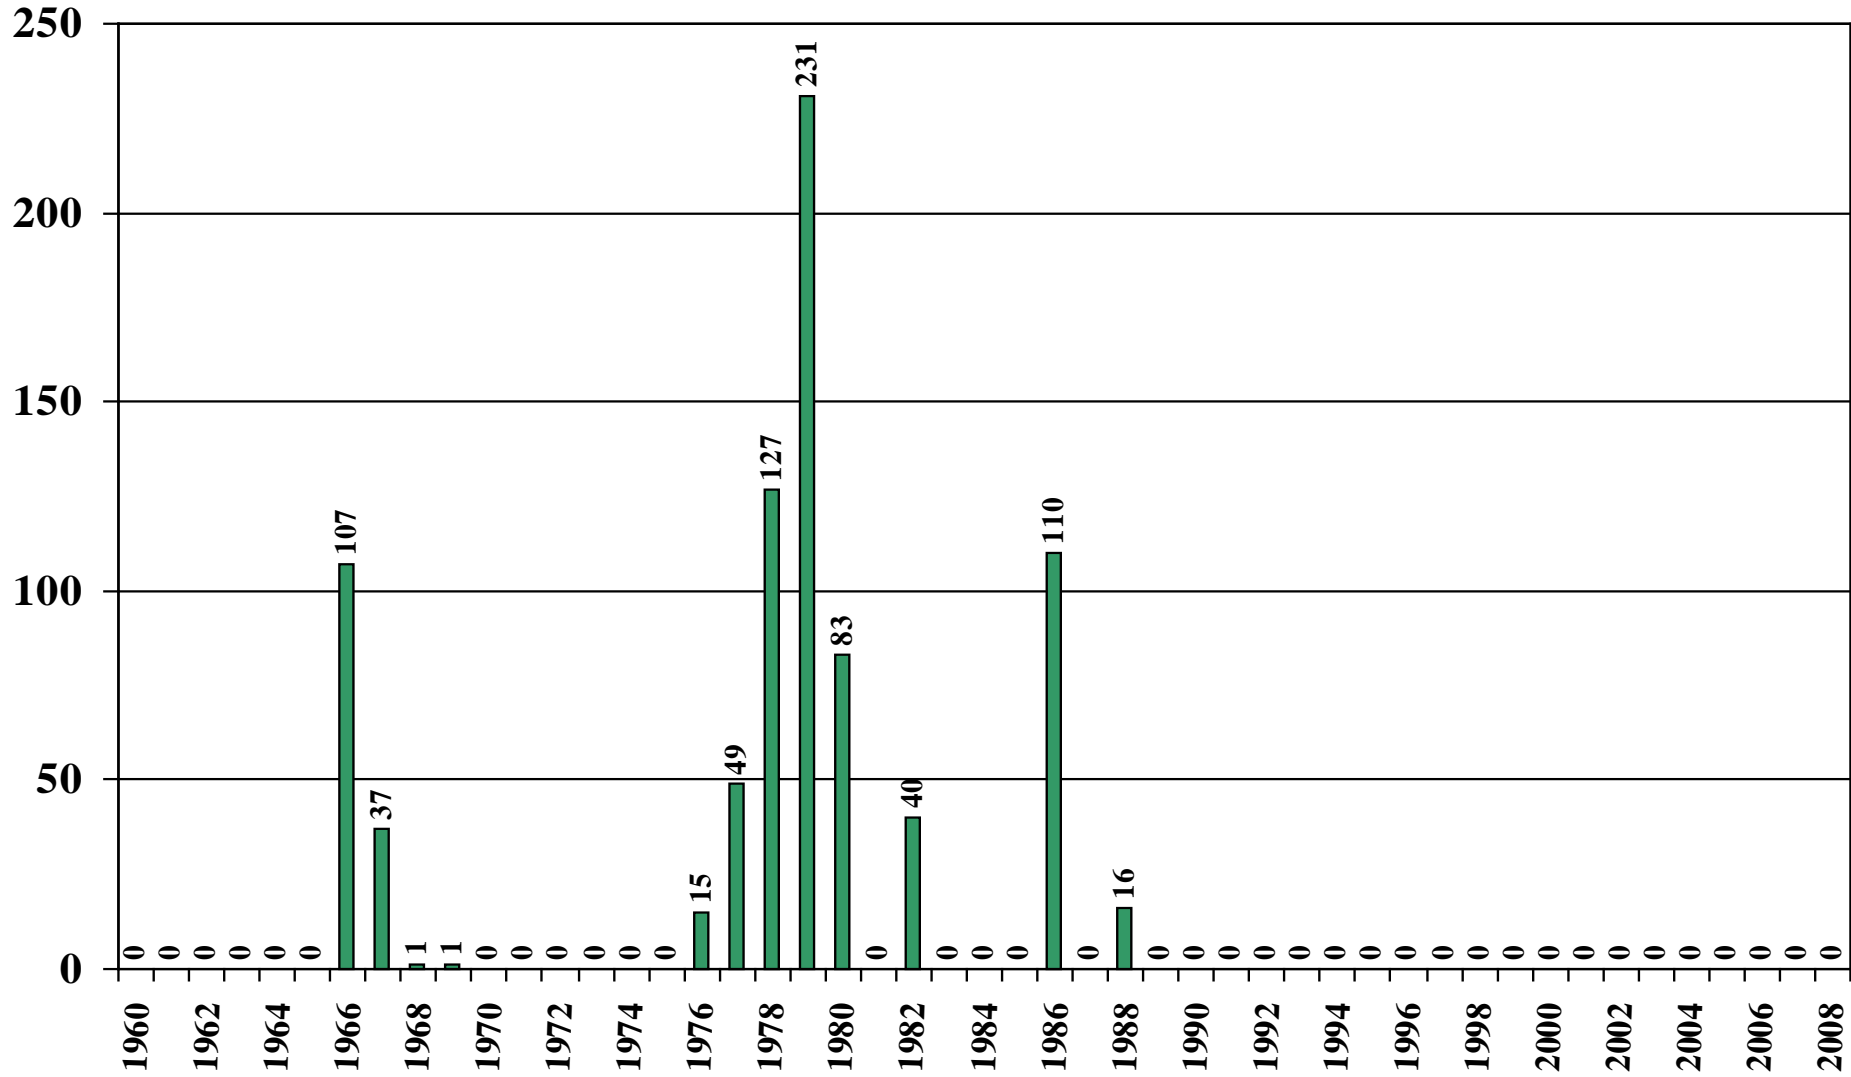

Philippines

USDA Supply and Demand Estimates

September 2, 2008

Philippines Rice Acreage Harvested 1960/61 – 2008/09

Source: [USDA Foreign Agricultural Service](#)

September 2, 2008

Philippines Milled Production (1,000 Metric Tons) 1960/61 – 2008/09

Source: [USDA Foreign Agricultural Service](#)

Philippines Rice Jan-Dec Imports (1,000 Metric Tons) 1960/61 – 2008/09

Source: [USDA Foreign Agricultural Service](#)

September 2, 2008

Philippines Rice Jan-Dec Exports (1,000 Metric Tons) 1960/61 – 2008/09

Source: [USDA Foreign Agricultural Service](#)

September 2, 2008

Philippines Rice Total Domestic Consumption (1,000 Metric Tons) 1960/61 – 2008/09

Source: [USDA Foreign Agricultural Service](#)

September 2, 2008

Philippines Rice Total Distribution (1,000 Metric Tons) 1960/61 – 2008/09

Source: [USDA Foreign Agricultural Service](#)

September 2, 2008

Philippines Rice Ending Stocks (1,000 Metric Tons) 1960/61 – 2008/09