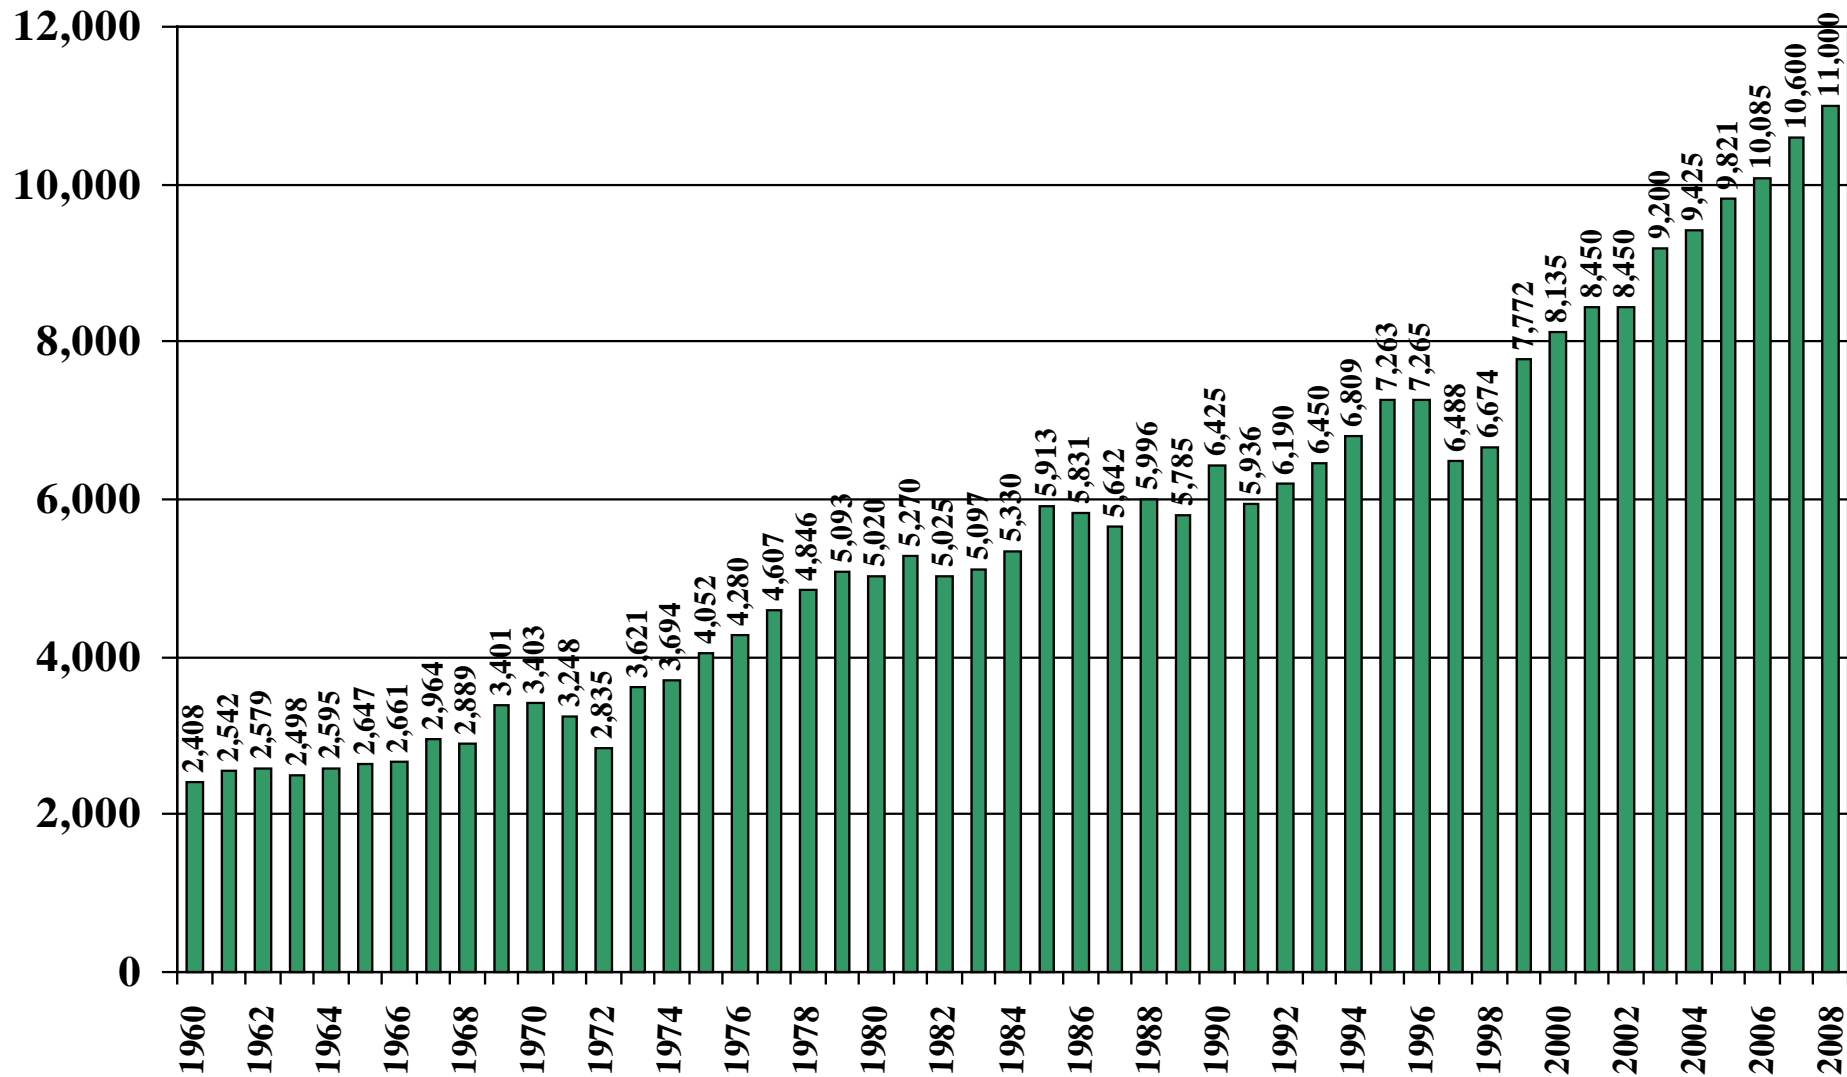

Philippines

USDA Supply and Demand Estimates

September 2, 2008

Philippines Rice Acreage Harvested 1960/61 – 2008/09

Source: [USDA Foreign Agricultural Service](#)

September 2, 2008

Philippines Milled Production (1,000 Metric Tons) 1960/61 – 2008/09

Source: [USDA Foreign Agricultural Service](#)

Philippines Rice Jan-Dec Imports (1,000 Metric Tons) 1960/61 – 2008/09

Source: [USDA Foreign Agricultural Service](#)

September 2, 2008

Philippines Rice Jan-Dec Exports (1,000 Metric Tons) 1960/61 – 2008/09

Source: [USDA Foreign Agricultural Service](#)

September 2, 2008

Philippines Rice Total Domestic Consumption (1,000 Metric Tons) 1960/61 – 2008/09

Source: [USDA Foreign Agricultural Service](#)

September 2, 2008

Philippines Rice Total Distribution (1,000 Metric Tons) 1960/61 – 2008/09

Source: [USDA Foreign Agricultural Service](#)

September 2, 2008

Philippines Rice Ending Stocks (1,000 Metric Tons) 1960/61 – 2008/09