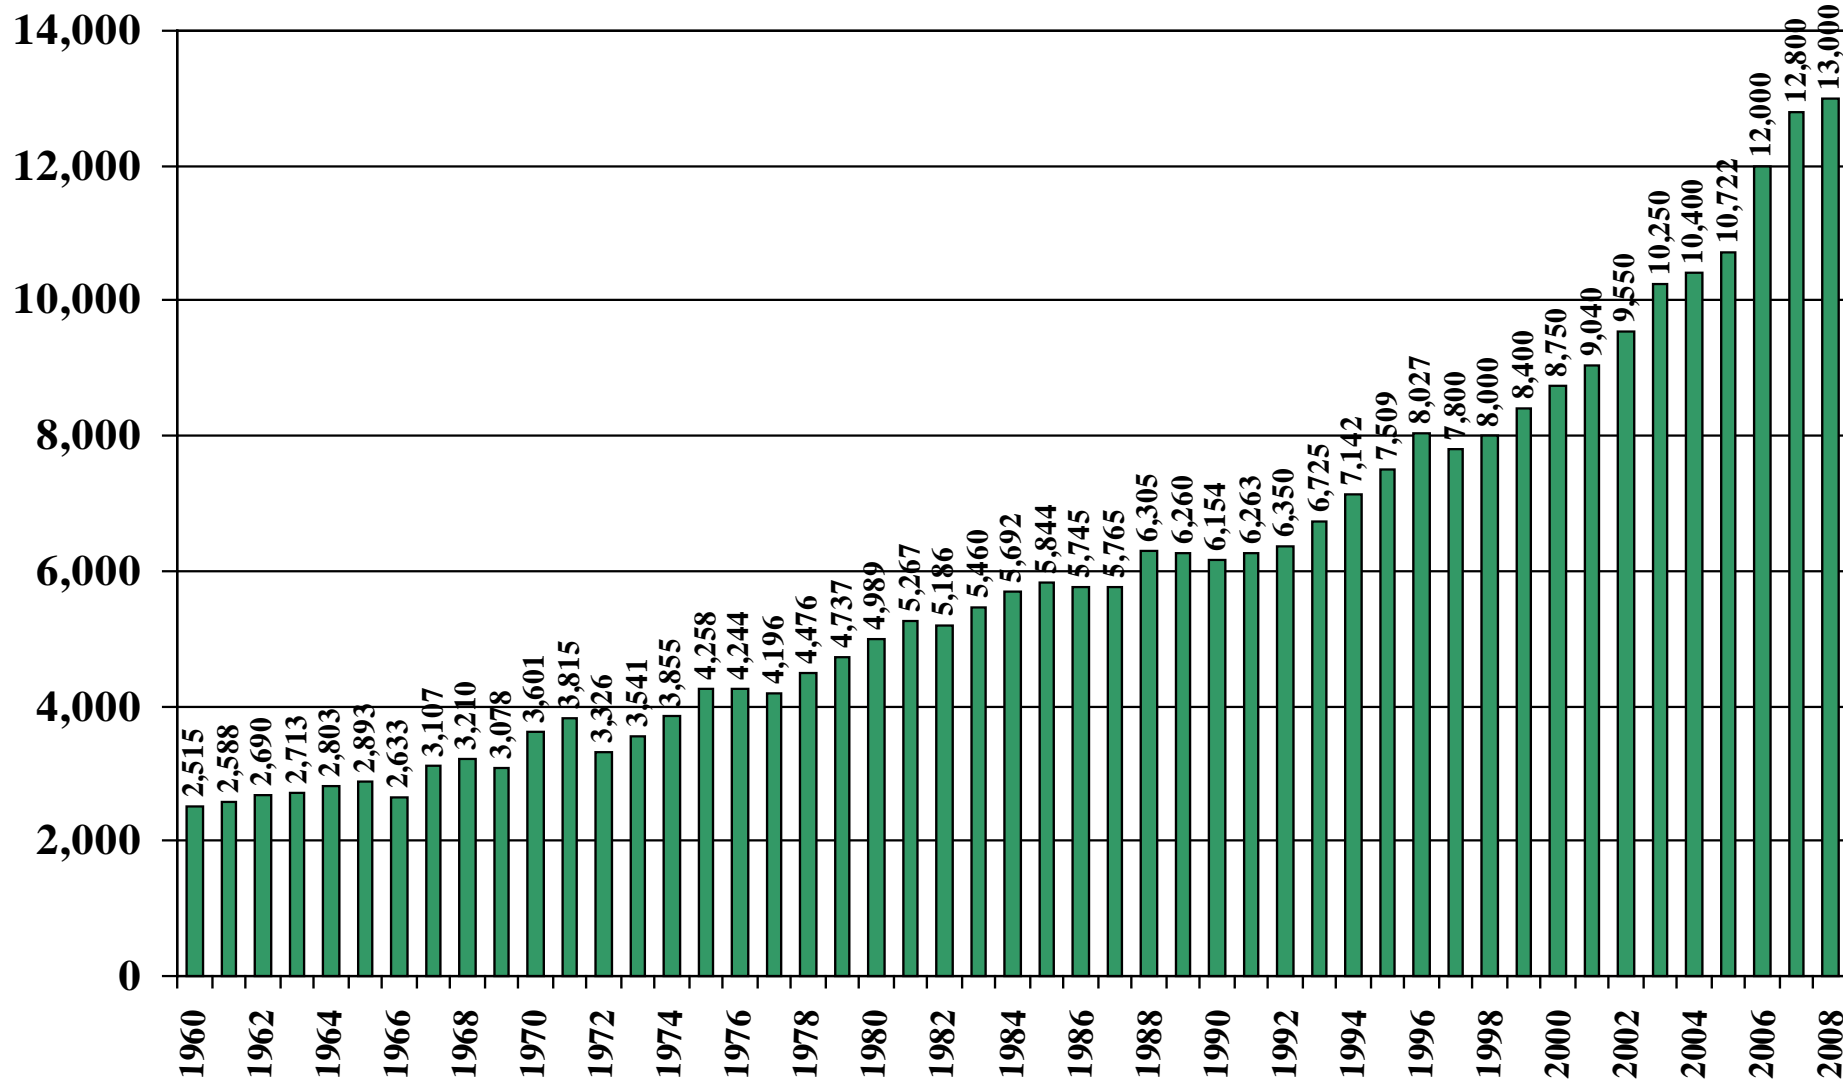

Philippines

USDA Supply and Demand Estimates

September 2, 2008

Philippines Rice Acreage Harvested 1960/61 – 2008/09

Source: [USDA Foreign Agricultural Service](#)

September 2, 2008

Philippines Milled Production (1,000 Metric Tons) 1960/61 – 2008/09

Source: [USDA Foreign Agricultural Service](#)

Philippines Rice Jan-Dec Imports (1,000 Metric Tons) 1960/61 – 2008/09

Source: [USDA Foreign Agricultural Service](#)

September 2, 2008

Philippines Rice Jan-Dec Exports (1,000 Metric Tons) 1960/61 – 2008/09

Source: [USDA Foreign Agricultural Service](#)

September 2, 2008

Philippines Rice Total Domestic Consumption (1,000 Metric Tons) 1960/61 – 2008/09

Source: [USDA Foreign Agricultural Service](#)

September 2, 2008

Philippines Rice Total Distribution (1,000 Metric Tons) 1960/61 – 2008/09

Source: [USDA Foreign Agricultural Service](#)

September 2, 2008

Philippines Rice Ending Stocks (1,000 Metric Tons) 1960/61 – 2008/09