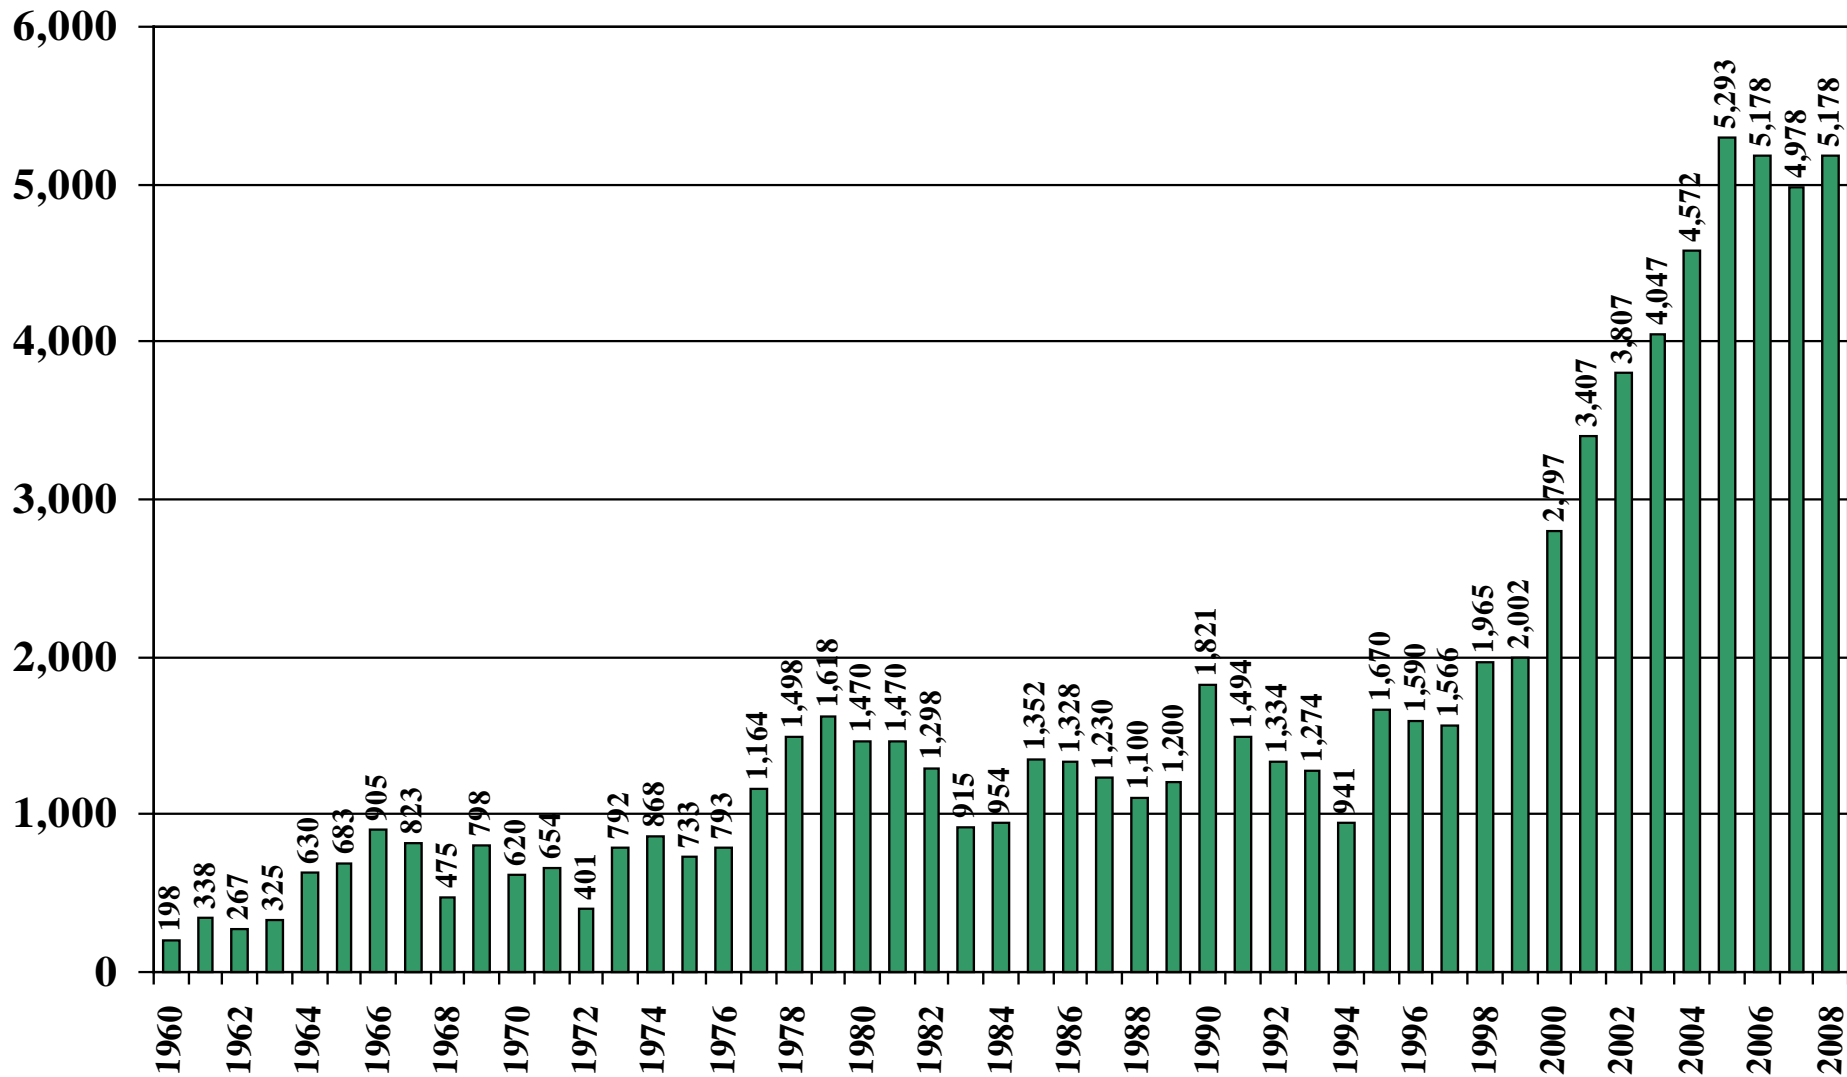

Philippines

USDA Supply and Demand Estimates

September 2, 2008

Philippines Rice Acreage Harvested 1960/61 – 2008/09

Source: [USDA Foreign Agricultural Service](#)

September 2, 2008

Philippines Milled Production (1,000 Metric Tons) 1960/61 – 2008/09

Source: [USDA Foreign Agricultural Service](#)

Philippines Rice Jan-Dec Imports (1,000 Metric Tons) 1960/61 – 2008/09

Source: [USDA Foreign Agricultural Service](#)

September 2, 2008

Philippines Rice Jan-Dec Exports (1,000 Metric Tons) 1960/61 – 2008/09

Source: [USDA Foreign Agricultural Service](#)

September 2, 2008

Philippines Rice Total Domestic Consumption (1,000 Metric Tons) 1960/61 – 2008/09

Source: [USDA Foreign Agricultural Service](#)

September 2, 2008

Philippines Rice Total Distribution (1,000 Metric Tons) 1960/61 – 2008/09

Source: [USDA Foreign Agricultural Service](#)

September 2, 2008

Philippines Rice Ending Stocks (1,000 Metric Tons) 1960/61 – 2008/09