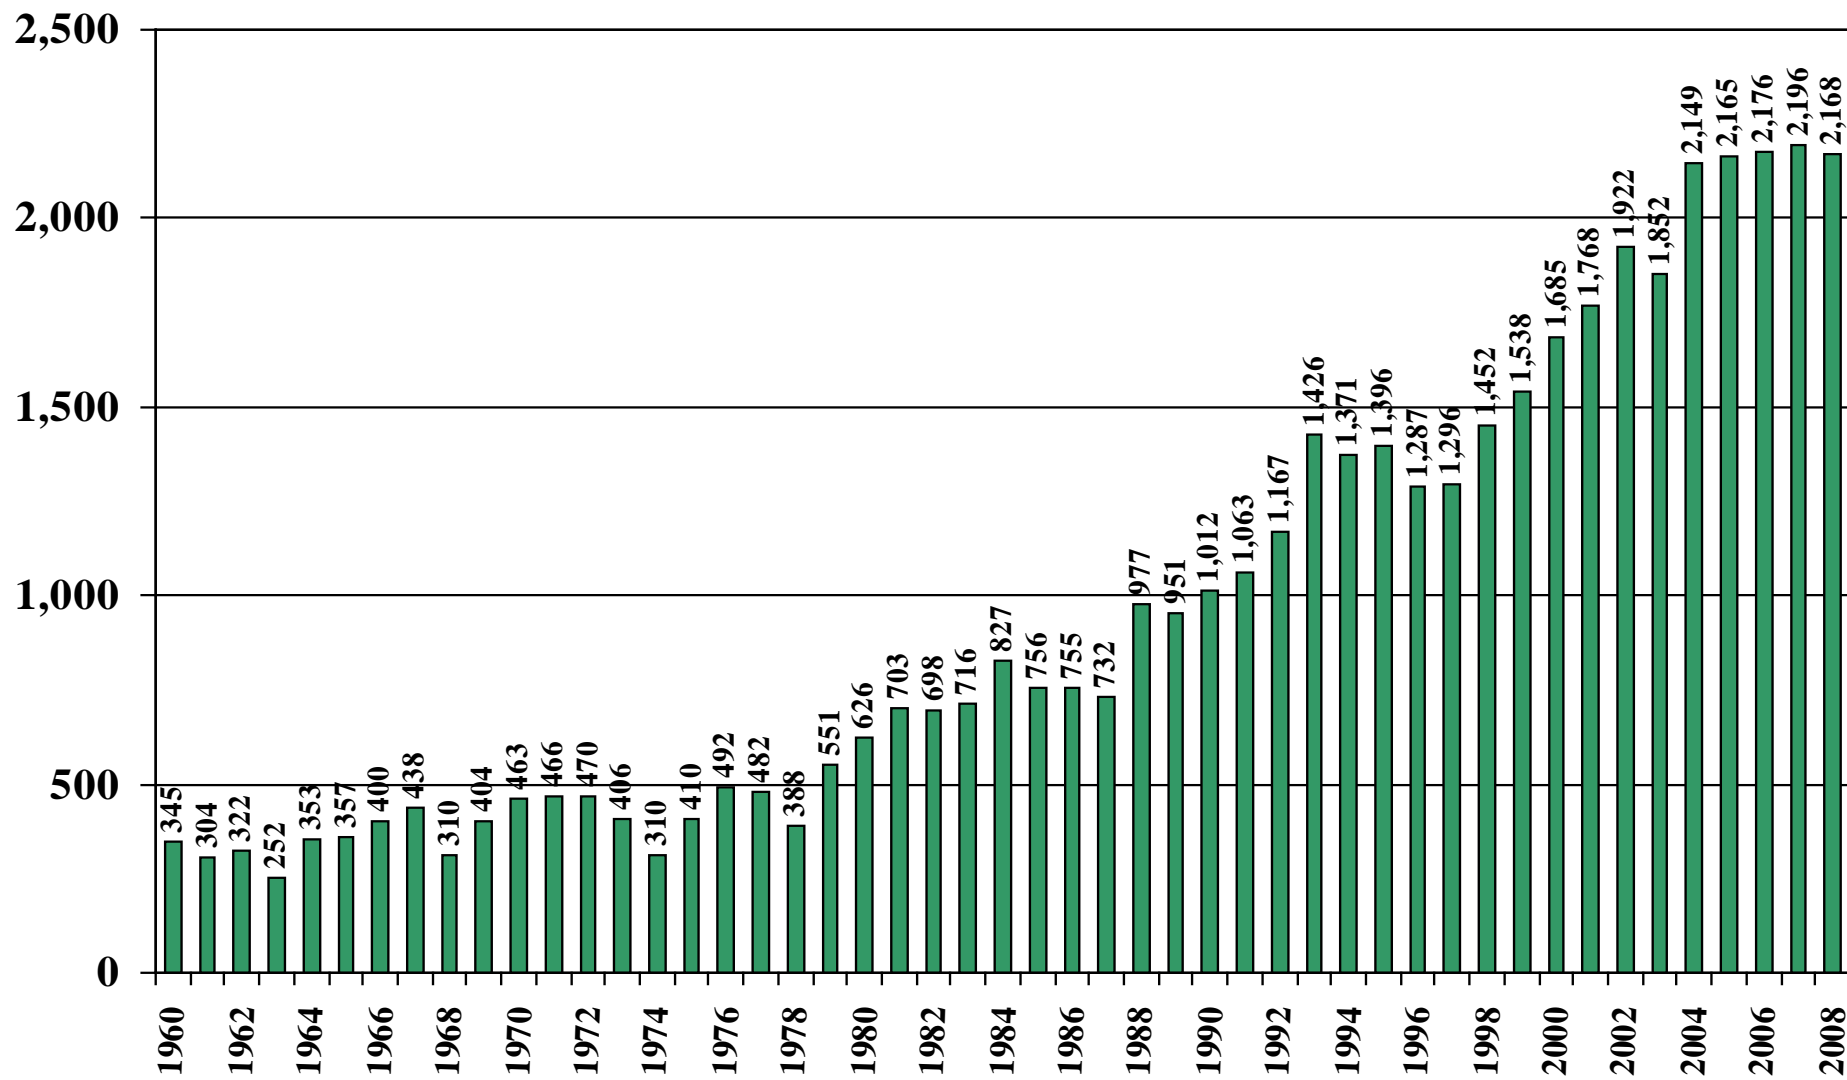

Peru

USDA Supply and Demand Estimates

September 2, 2008

Peru Rice Acreage Harvested 1960/61 – 2008/09

Source: [USDA Foreign Agricultural Service](#)

September 2, 2008

Peru Rice Milled Production (1,000 Metric Tons) 1960/61 – 2008/09

Source: [USDA Foreign Agricultural Service](#)

September 2, 2008

Peru Rice Jan-Dec Imports (1,000 Metric Tons) 1960/61 – 2008/09

Source: [USDA Foreign Agricultural Service](#)

September 2, 2008

Peru Rice Jan-Dec Exports (1,000 Metric Tons) 1960/61 – 2008/09

Source: [USDA Foreign Agricultural Service](#)

September 2, 2008

Peru Rice Total Domestic Consumption (1,000 Metric Tons) 1960/61 – 2008/09

Source: [USDA Foreign Agricultural Service](#)

September 2, 2008

Peru Rice Total Distribution (1,000 Metric Tons) 1960/61 – 2008/09

Source: [USDA Foreign Agricultural Service](#)

September 2, 2008

Peru Rice Ending Stocks (1,000 Metric Tons) 1960/61 – 2008/09

Source: [USDA Foreign Agricultural Service](#)