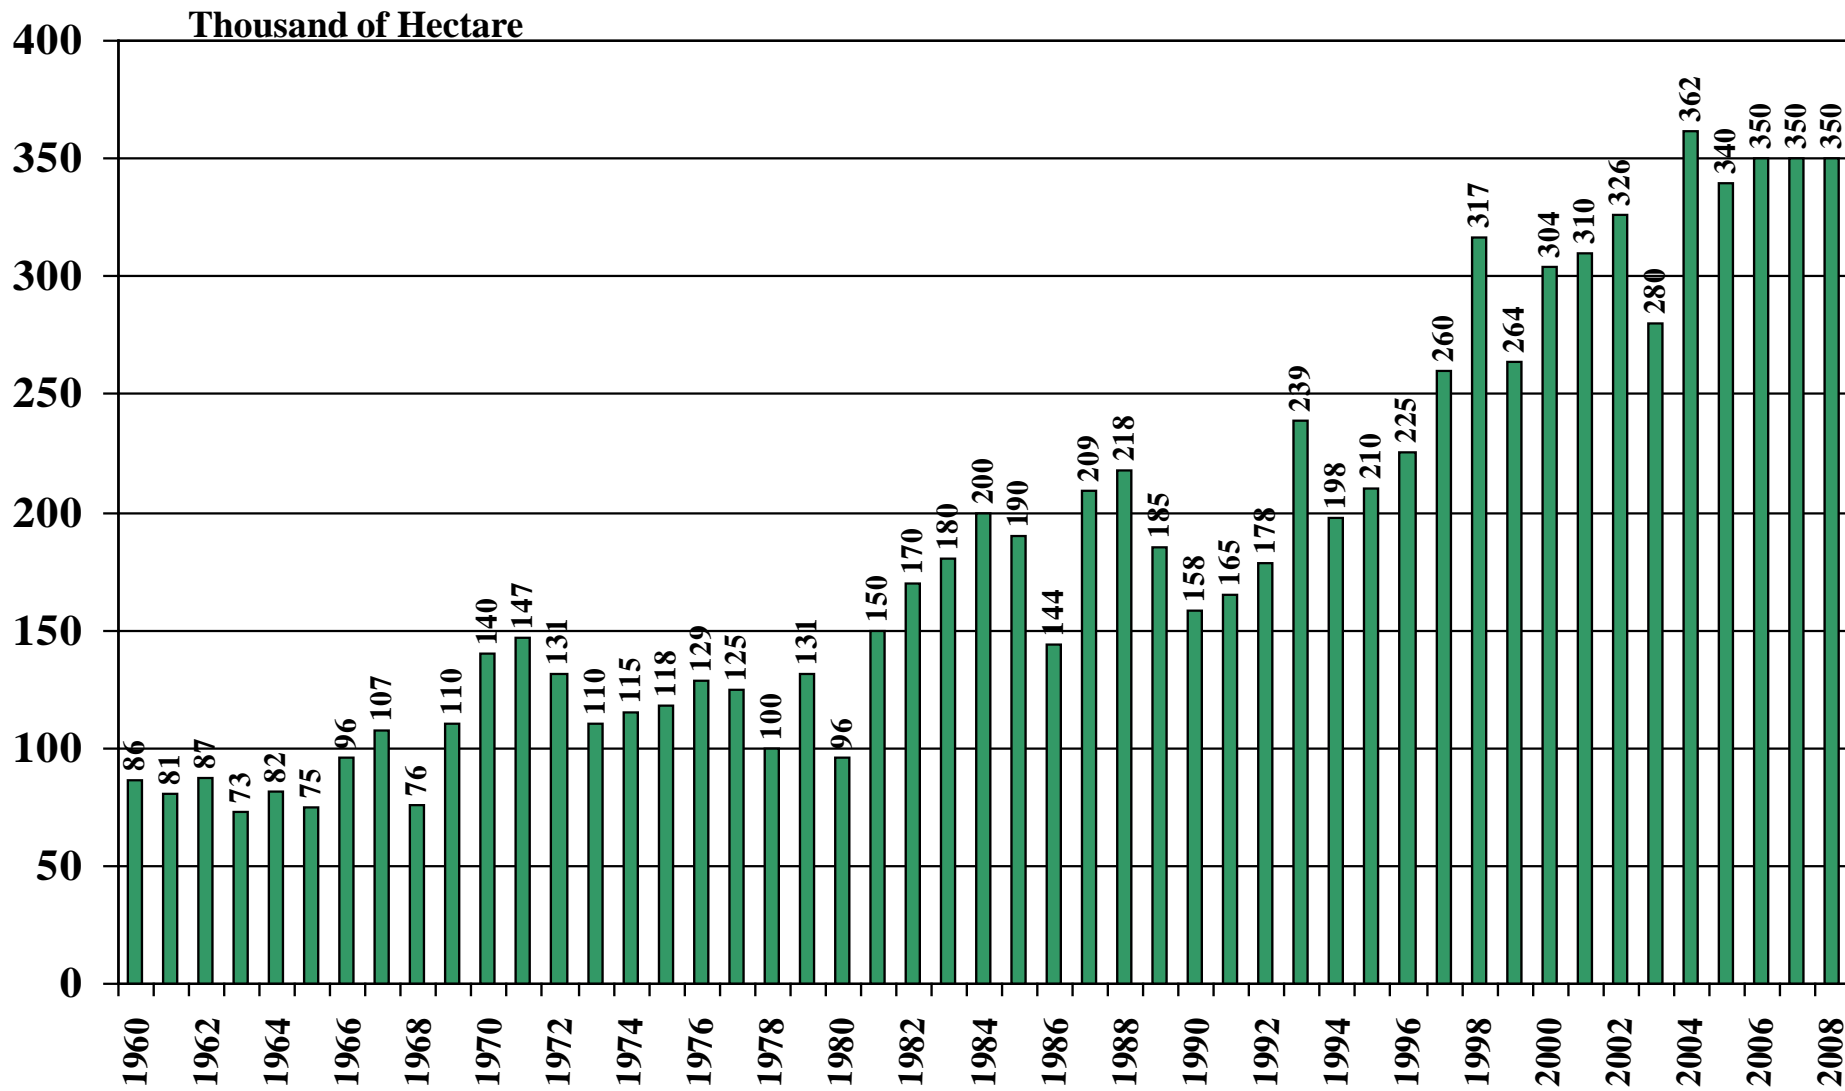

Peru

USDA Supply and Demand Estimates

September 2, 2008

Peru Rice Acreage Harvested 1960/61 – 2008/09

Source: [USDA Foreign Agricultural Service](#)

September 2, 2008

Peru Rice Milled Production (1,000 Metric Tons) 1960/61 – 2008/09

Source: [USDA Foreign Agricultural Service](#)

September 2, 2008

Peru Rice Jan-Dec Imports (1,000 Metric Tons) 1960/61 – 2008/09

Source: [USDA Foreign Agricultural Service](#)

September 2, 2008

Peru Rice Jan-Dec Exports (1,000 Metric Tons) 1960/61 – 2008/09

Source: [USDA Foreign Agricultural Service](#)

September 2, 2008

Peru Rice Total Domestic Consumption (1,000 Metric Tons) 1960/61 – 2008/09

Source: [USDA Foreign Agricultural Service](#)

September 2, 2008

Peru Rice Total Distribution (1,000 Metric Tons) 1960/61 – 2008/09

Source: [USDA Foreign Agricultural Service](#)

September 2, 2008

Peru Rice Ending Stocks (1,000 Metric Tons) 1960/61 – 2008/09

Source: [USDA Foreign Agricultural Service](#)