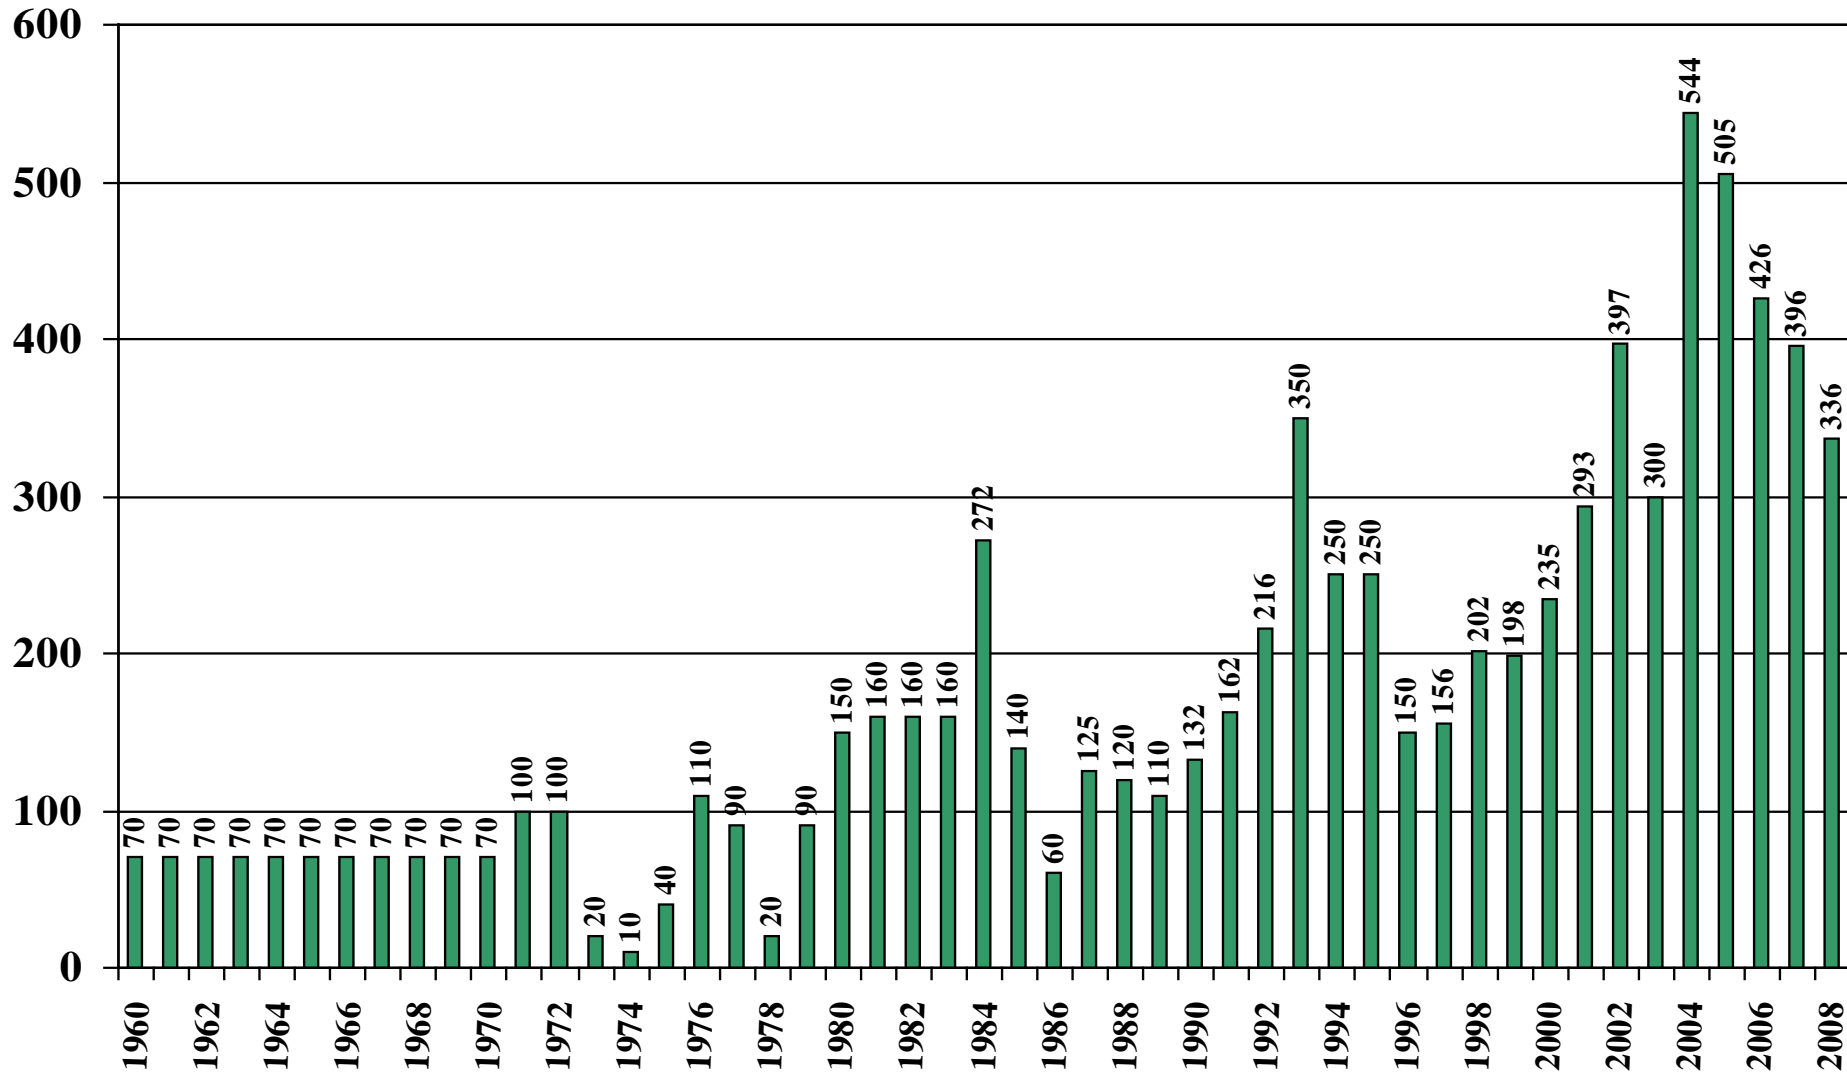

Peru

USDA Supply and Demand Estimates

September 2, 2008

Peru Rice Acreage Harvested 1960/61 – 2008/09

Source: [USDA Foreign Agricultural Service](#)

September 2, 2008

Peru Rice Milled Production (1,000 Metric Tons) 1960/61 – 2008/09

Source: [USDA Foreign Agricultural Service](#)

September 2, 2008

Peru Rice Jan-Dec Imports (1,000 Metric Tons) 1960/61 – 2008/09

Source: [USDA Foreign Agricultural Service](#)

September 2, 2008

Peru Rice Jan-Dec Exports (1,000 Metric Tons) 1960/61 – 2008/09

Source: [USDA Foreign Agricultural Service](#)

September 2, 2008

Peru Rice Total Domestic Consumption (1,000 Metric Tons) 1960/61 – 2008/09

Source: [USDA Foreign Agricultural Service](#)

September 2, 2008

Peru Rice Total Distribution (1,000 Metric Tons) 1960/61 – 2008/09

Source: [USDA Foreign Agricultural Service](#)

September 2, 2008

Peru Rice Ending Stocks (1,000 Metric Tons) 1960/61 – 2008/09

Source: [USDA Foreign Agricultural Service](#)