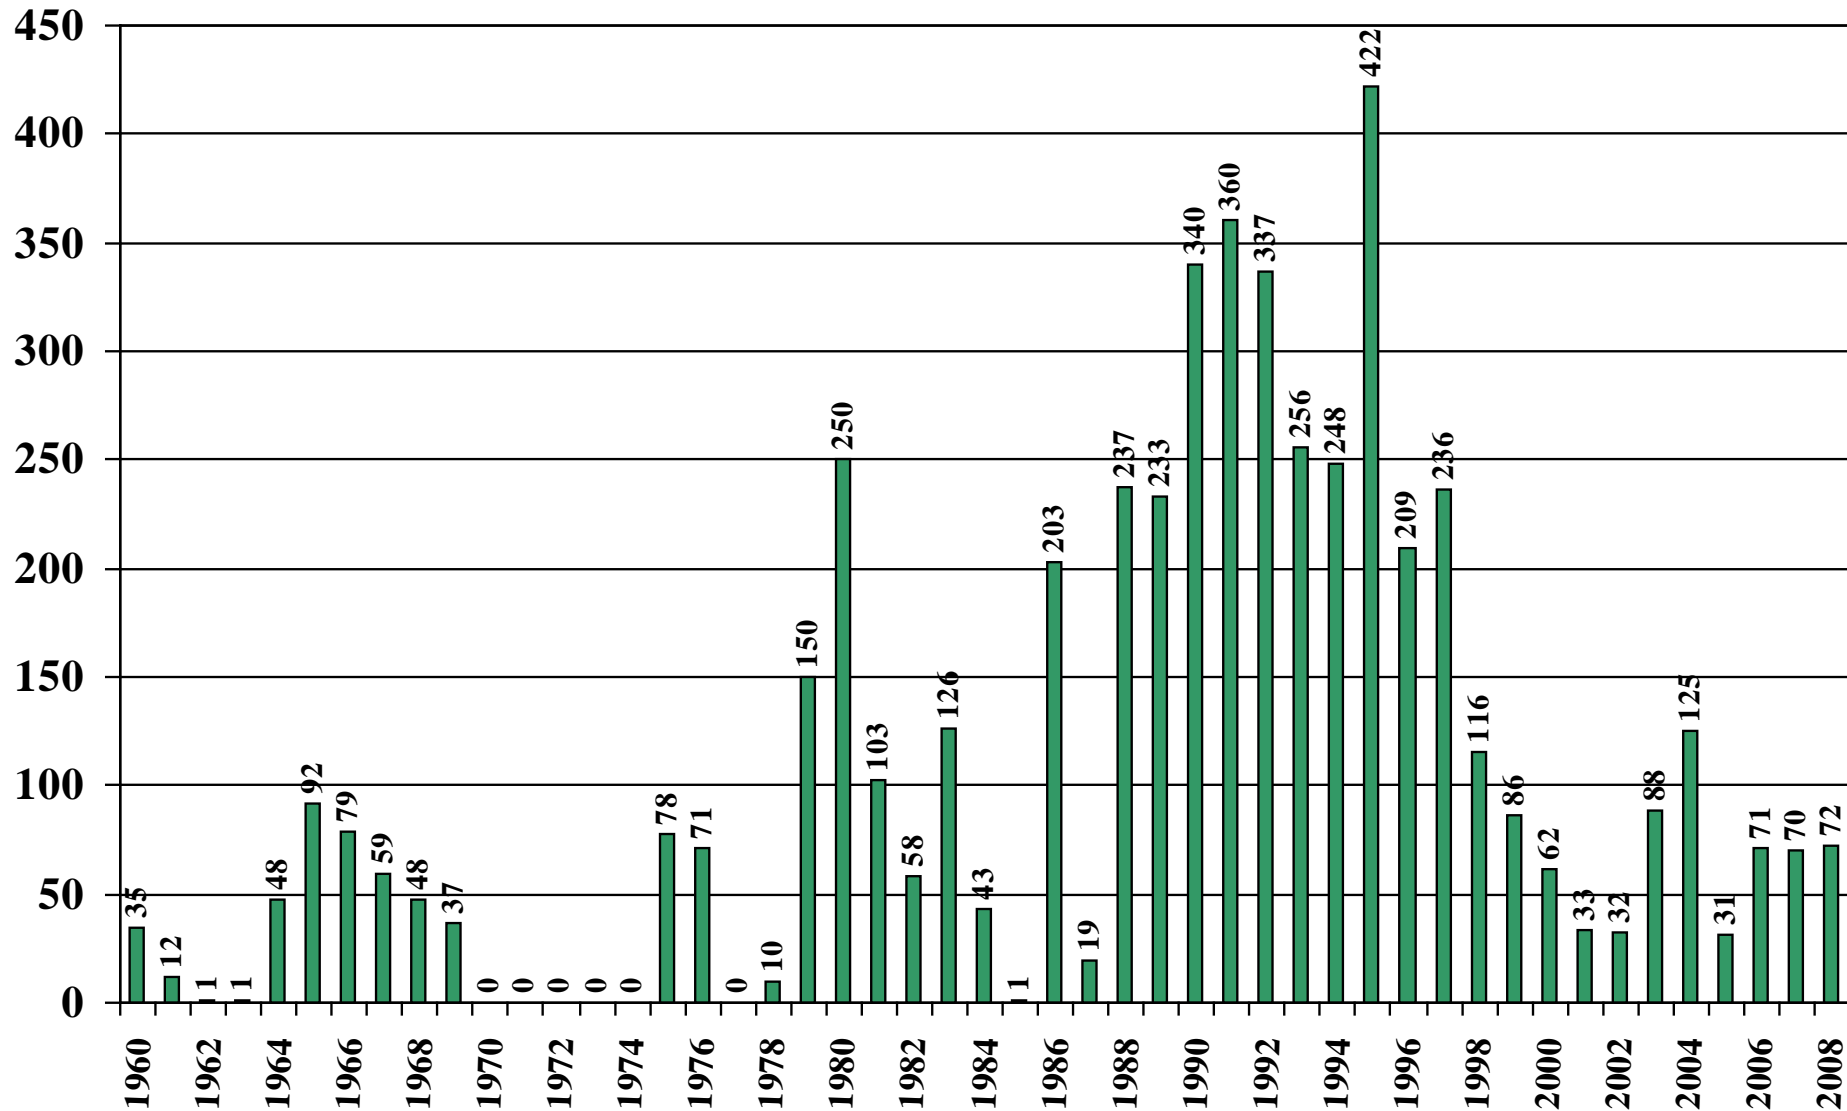

Peru

USDA Supply and Demand Estimates

September 2, 2008

Peru Rice Acreage Harvested 1960/61 – 2008/09

Source: [USDA Foreign Agricultural Service](#)

September 2, 2008

Peru Rice Milled Production (1,000 Metric Tons) 1960/61 – 2008/09

Source: [USDA Foreign Agricultural Service](#)

September 2, 2008

Peru Rice Jan-Dec Imports (1,000 Metric Tons) 1960/61 – 2008/09

Source: [USDA Foreign Agricultural Service](#)

September 2, 2008

Peru Rice Jan-Dec Exports (1,000 Metric Tons) 1960/61 – 2008/09

Source: [USDA Foreign Agricultural Service](#)

September 2, 2008

Peru Rice Total Domestic Consumption (1,000 Metric Tons) 1960/61 – 2008/09

Source: [USDA Foreign Agricultural Service](#)

September 2, 2008

Peru Rice Total Distribution (1,000 Metric Tons) 1960/61 – 2008/09

Source: [USDA Foreign Agricultural Service](#)

September 2, 2008

Peru Rice Ending Stocks (1,000 Metric Tons) 1960/61 – 2008/09

Source: [USDA Foreign Agricultural Service](#)