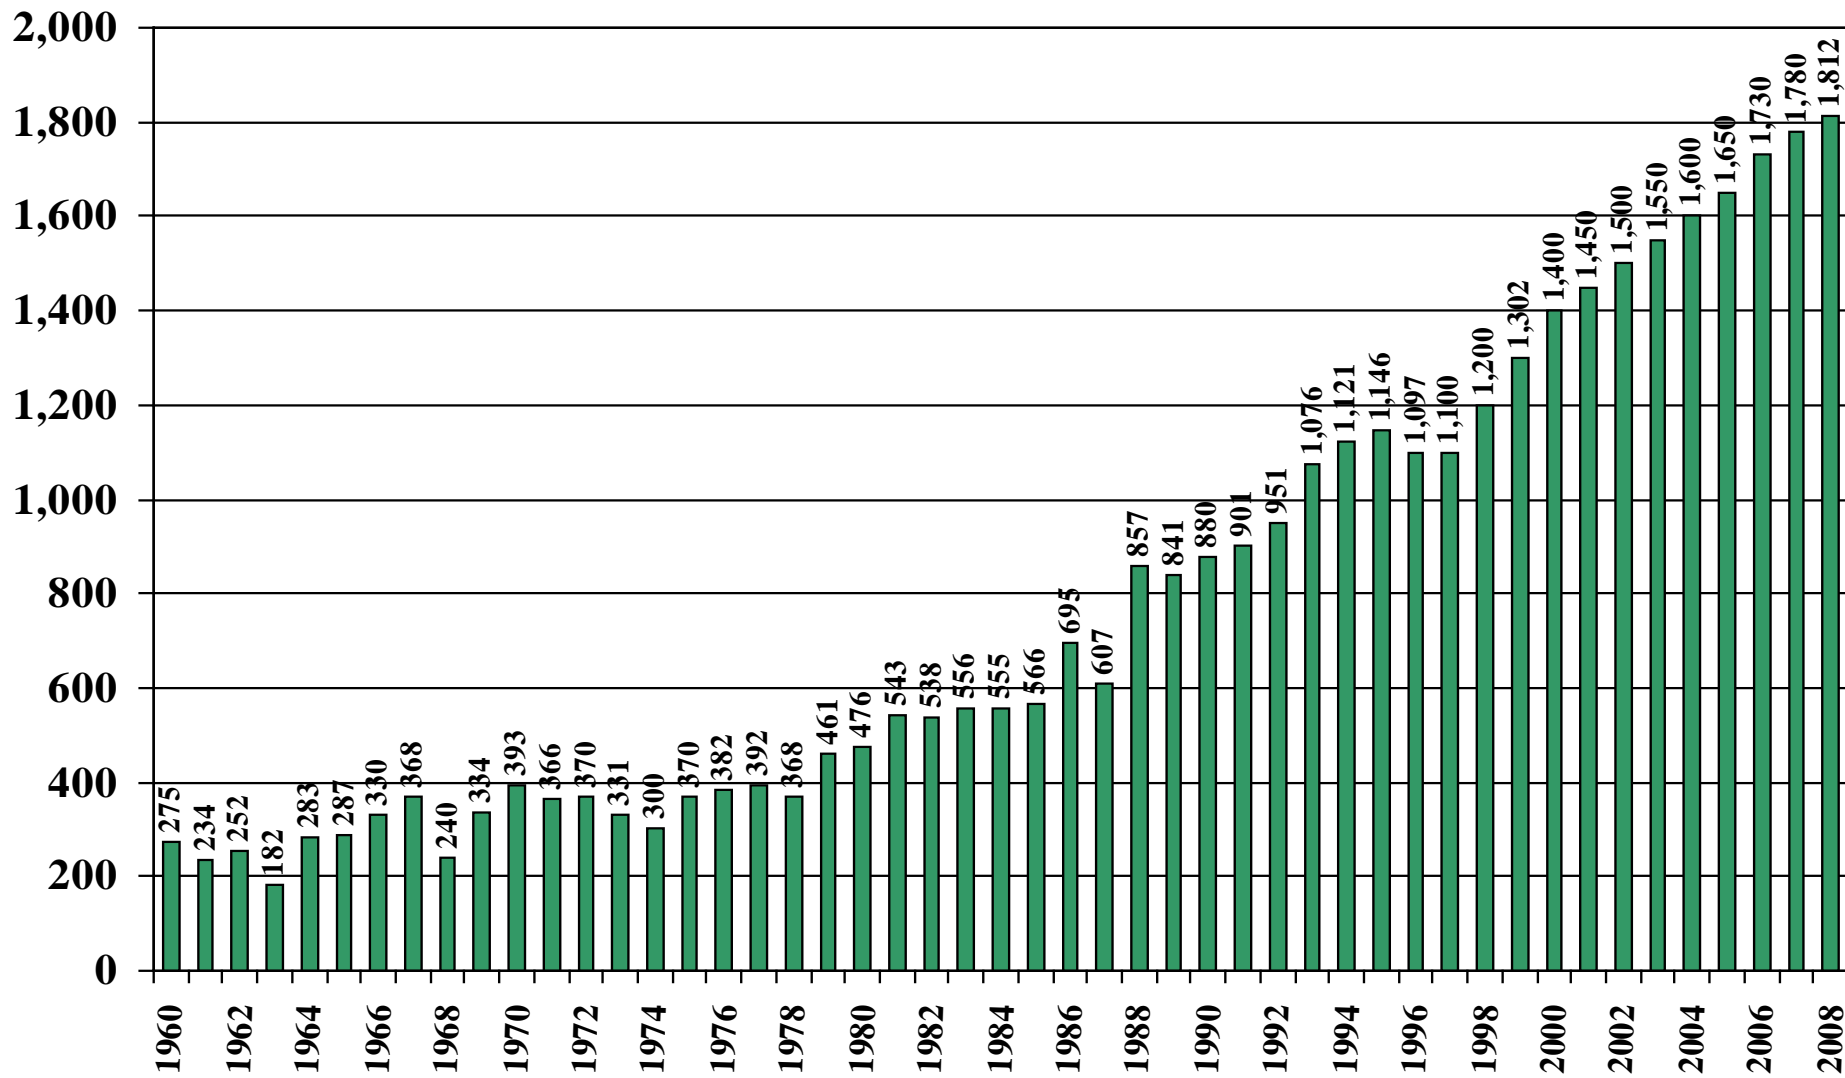

Peru

USDA Supply and Demand Estimates

September 2, 2008

Peru Rice Acreage Harvested 1960/61 – 2008/09

Source: [USDA Foreign Agricultural Service](#)

September 2, 2008

Peru Rice Milled Production (1,000 Metric Tons) 1960/61 – 2008/09

Source: [USDA Foreign Agricultural Service](#)

September 2, 2008

Peru Rice Jan-Dec Imports (1,000 Metric Tons) 1960/61 – 2008/09

Source: [USDA Foreign Agricultural Service](#)

September 2, 2008

Peru Rice Jan-Dec Exports (1,000 Metric Tons) 1960/61 – 2008/09

Source: [USDA Foreign Agricultural Service](#)

September 2, 2008

Peru Rice Total Domestic Consumption (1,000 Metric Tons) 1960/61 – 2008/09

Source: [USDA Foreign Agricultural Service](#)

September 2, 2008

Peru Rice Total Distribution (1,000 Metric Tons) 1960/61 – 2008/09

Source: [USDA Foreign Agricultural Service](#)

September 2, 2008

Peru Rice Ending Stocks (1,000 Metric Tons) 1960/61 – 2008/09

Source: [USDA Foreign Agricultural Service](#)