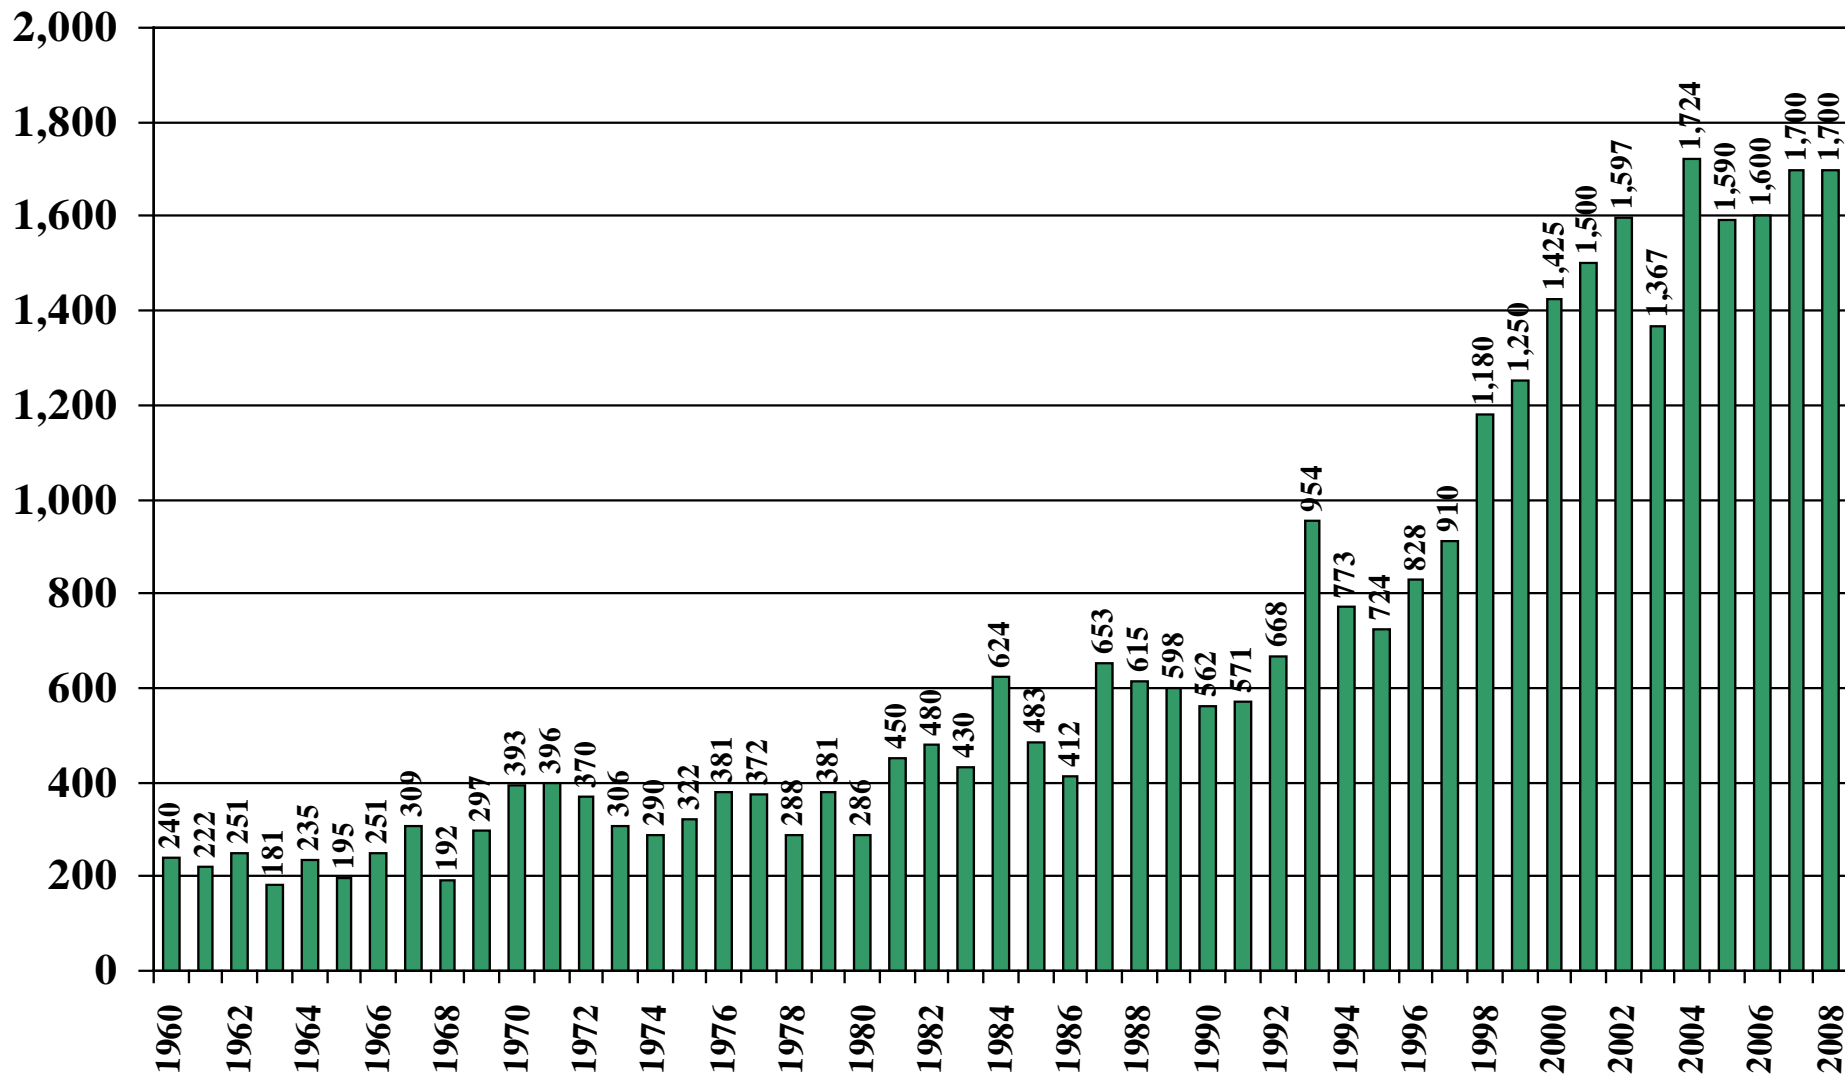

Peru

USDA Supply and Demand Estimates

September 2, 2008

Peru Rice Acreage Harvested 1960/61 – 2008/09

Source: [USDA Foreign Agricultural Service](#)

September 2, 2008

Peru Rice Milled Production (1,000 Metric Tons) 1960/61 – 2008/09

Source: [USDA Foreign Agricultural Service](#)

September 2, 2008

Peru Rice Jan-Dec Imports (1,000 Metric Tons) 1960/61 – 2008/09

Source: [USDA Foreign Agricultural Service](#)

September 2, 2008

Peru Rice Jan-Dec Exports (1,000 Metric Tons) 1960/61 – 2008/09

Source: [USDA Foreign Agricultural Service](#)

September 2, 2008

Peru Rice Total Domestic Consumption (1,000 Metric Tons) 1960/61 – 2008/09

Source: [USDA Foreign Agricultural Service](#)

September 2, 2008

Peru Rice Total Distribution (1,000 Metric Tons) 1960/61 – 2008/09

Source: [USDA Foreign Agricultural Service](#)

September 2, 2008

Peru Rice Ending Stocks (1,000 Metric Tons) 1960/61 – 2008/09

Source: [USDA Foreign Agricultural Service](#)