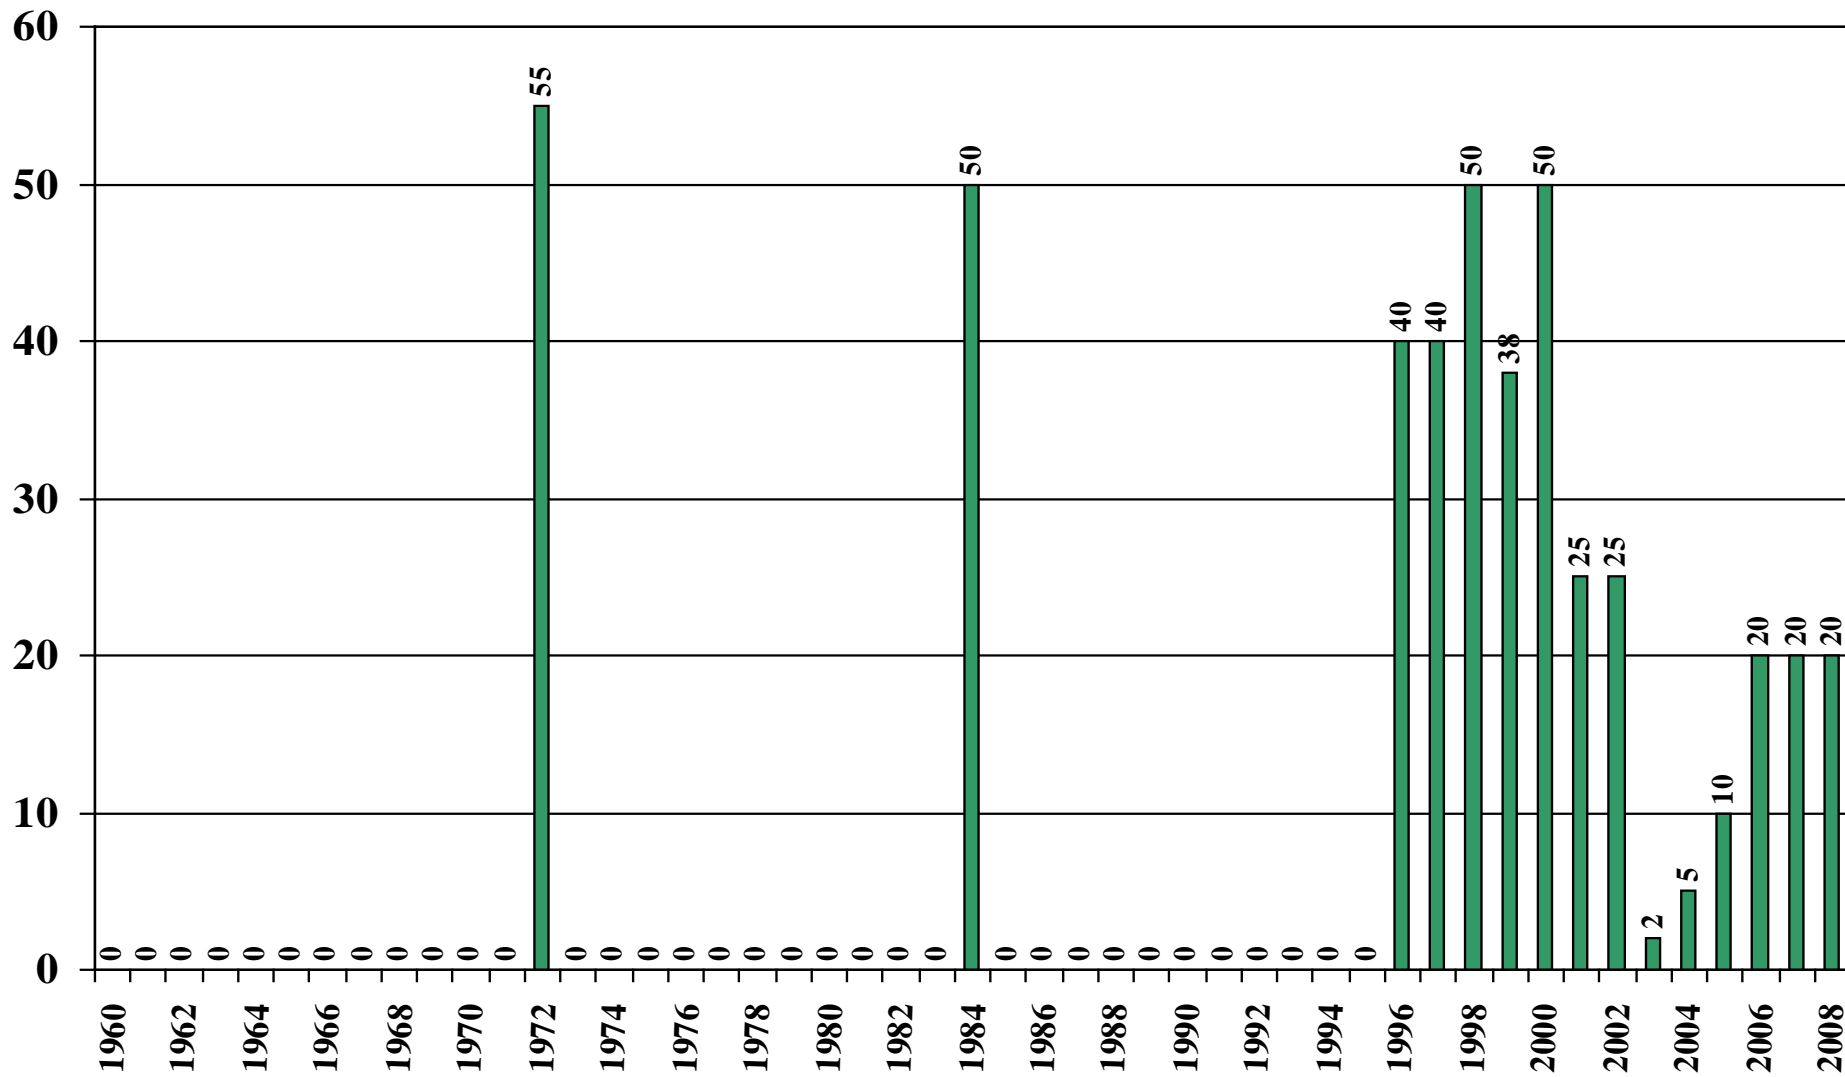

Peru

USDA Supply and Demand Estimates

September 2, 2008

Peru Rice Acreage Harvested 1960/61 – 2008/09

Source: [USDA Foreign Agricultural Service](#)

September 2, 2008

Peru Rice Milled Production (1,000 Metric Tons) 1960/61 – 2008/09

Source: [USDA Foreign Agricultural Service](#)

September 2, 2008

Peru Rice Jan-Dec Imports (1,000 Metric Tons) 1960/61 – 2008/09

Source: [USDA Foreign Agricultural Service](#)

September 2, 2008

Peru Rice Jan-Dec Exports (1,000 Metric Tons) 1960/61 – 2008/09

Source: [USDA Foreign Agricultural Service](#)

September 2, 2008

Peru Rice Total Domestic Consumption (1,000 Metric Tons) 1960/61 – 2008/09

Source: [USDA Foreign Agricultural Service](#)

September 2, 2008

Peru Rice Total Distribution (1,000 Metric Tons) 1960/61 – 2008/09

Source: [USDA Foreign Agricultural Service](#)

September 2, 2008

Peru Rice Ending Stocks (1,000 Metric Tons) 1960/61 – 2008/09

Source: [USDA Foreign Agricultural Service](#)