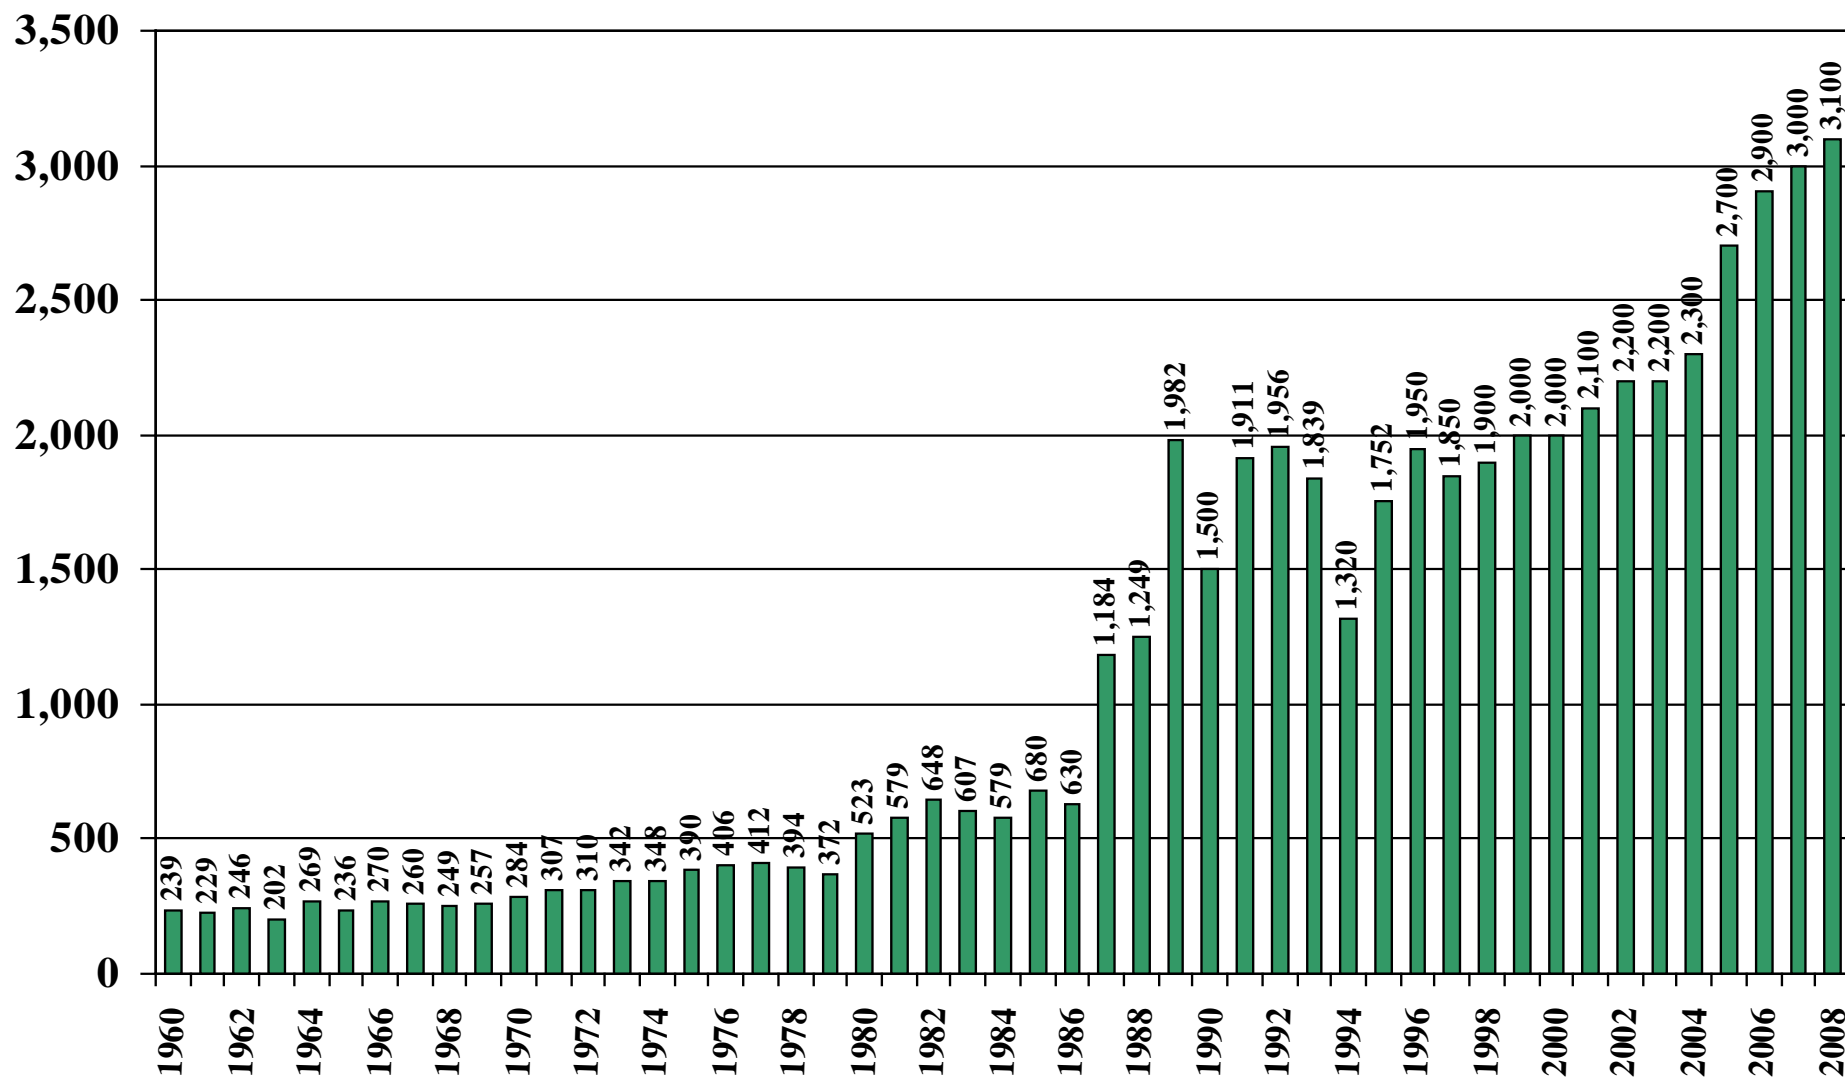

Nigeria

USDA Supply and Demand Estimates

September 2, 2008

Nigeria Rice Acreage Harvested 1960/61 – 2008/09

Source: [USDA Foreign Agricultural Service](#)

September 2, 2008

Nigeria Rice Milled Production (1,000 Metric Tons) 1960/61 – 2008/09

Source: [USDA Foreign Agricultural Service](#)

September 2, 2008

Nigeria Rice Jan-Dec Imports (1,000 Metric Tons) 1960/61 – 2008/09

Source: [USDA Foreign Agricultural Service](#)

September 2, 2008

Nigeria Rice Jan-Dec Exports (1,000 Metric Tons) 1960/61 – 2008/09

Source: [USDA Foreign Agricultural Service](#)

September 2, 2008

Nigeria Rice Total Domestic Consumption (1,000 Metric Tons) 1960/61 – 2008/09

Source: [USDA Foreign Agricultural Service](#)

September 2, 2008

Nigeria Rice Total Distribution (1,000 Metric Tons) 1960/61 – 2008/09

Source: [USDA Foreign Agricultural Service](#)

September 2, 2008

Nigeria Rice Ending Stocks (1,000 Metric Tons) 1960/61 – 2008/09

Source: [USDA Foreign Agricultural Service](#)