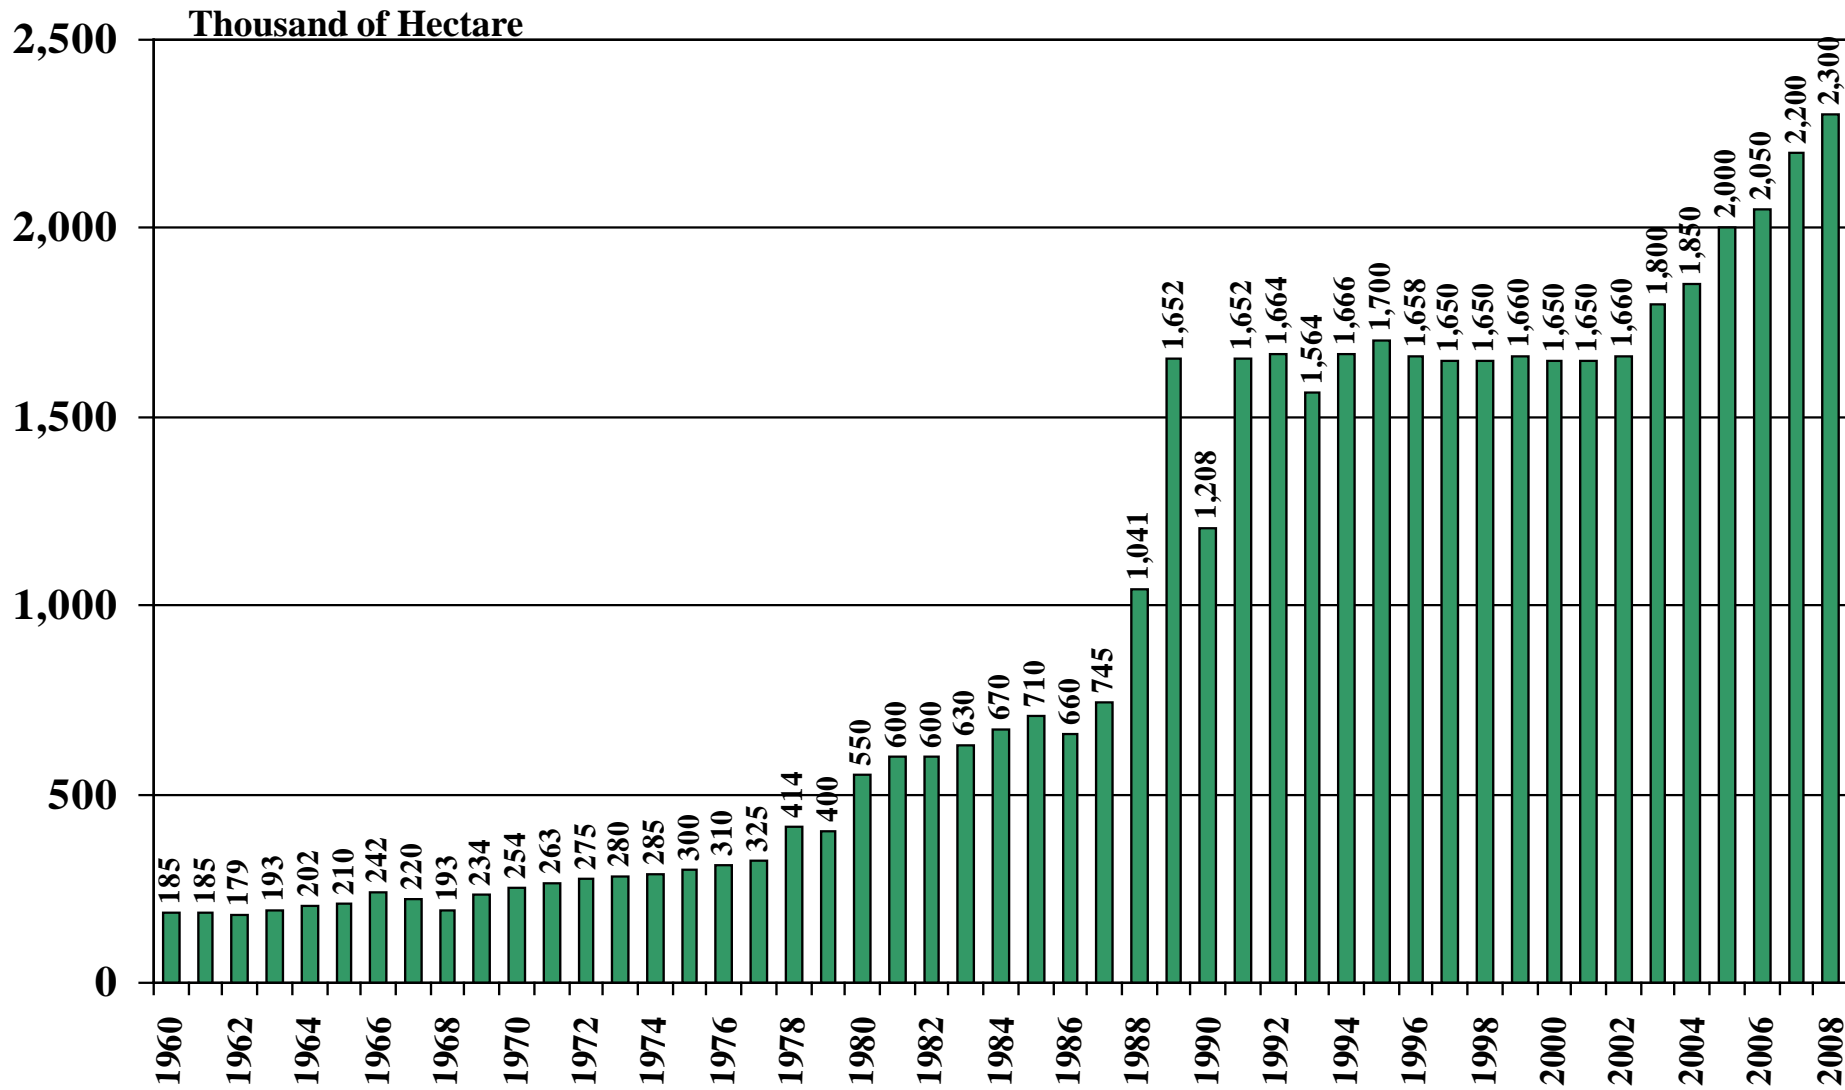

Nigeria

USDA Supply and Demand Estimates

September 2, 2008

Nigeria Rice Acreage Harvested 1960/61 – 2008/09

Source: [USDA Foreign Agricultural Service](#)

September 2, 2008

Nigeria Rice Milled Production (1,000 Metric Tons) 1960/61 – 2008/09

Source: [USDA Foreign Agricultural Service](#)

September 2, 2008

Nigeria Rice Jan-Dec Imports (1,000 Metric Tons) 1960/61 – 2008/09

Source: [USDA Foreign Agricultural Service](#)

September 2, 2008

Nigeria Rice Jan-Dec Exports (1,000 Metric Tons) 1960/61 – 2008/09

Source: [USDA Foreign Agricultural Service](#)

September 2, 2008

Nigeria Rice Total Domestic Consumption (1,000 Metric Tons) 1960/61 – 2008/09

Source: [USDA Foreign Agricultural Service](#)

September 2, 2008

Nigeria Rice Total Distribution (1,000 Metric Tons) 1960/61 – 2008/09

Source: [USDA Foreign Agricultural Service](#)

September 2, 2008

Nigeria Rice Ending Stocks (1,000 Metric Tons) 1960/61 – 2008/09

Source: [USDA Foreign Agricultural Service](#)