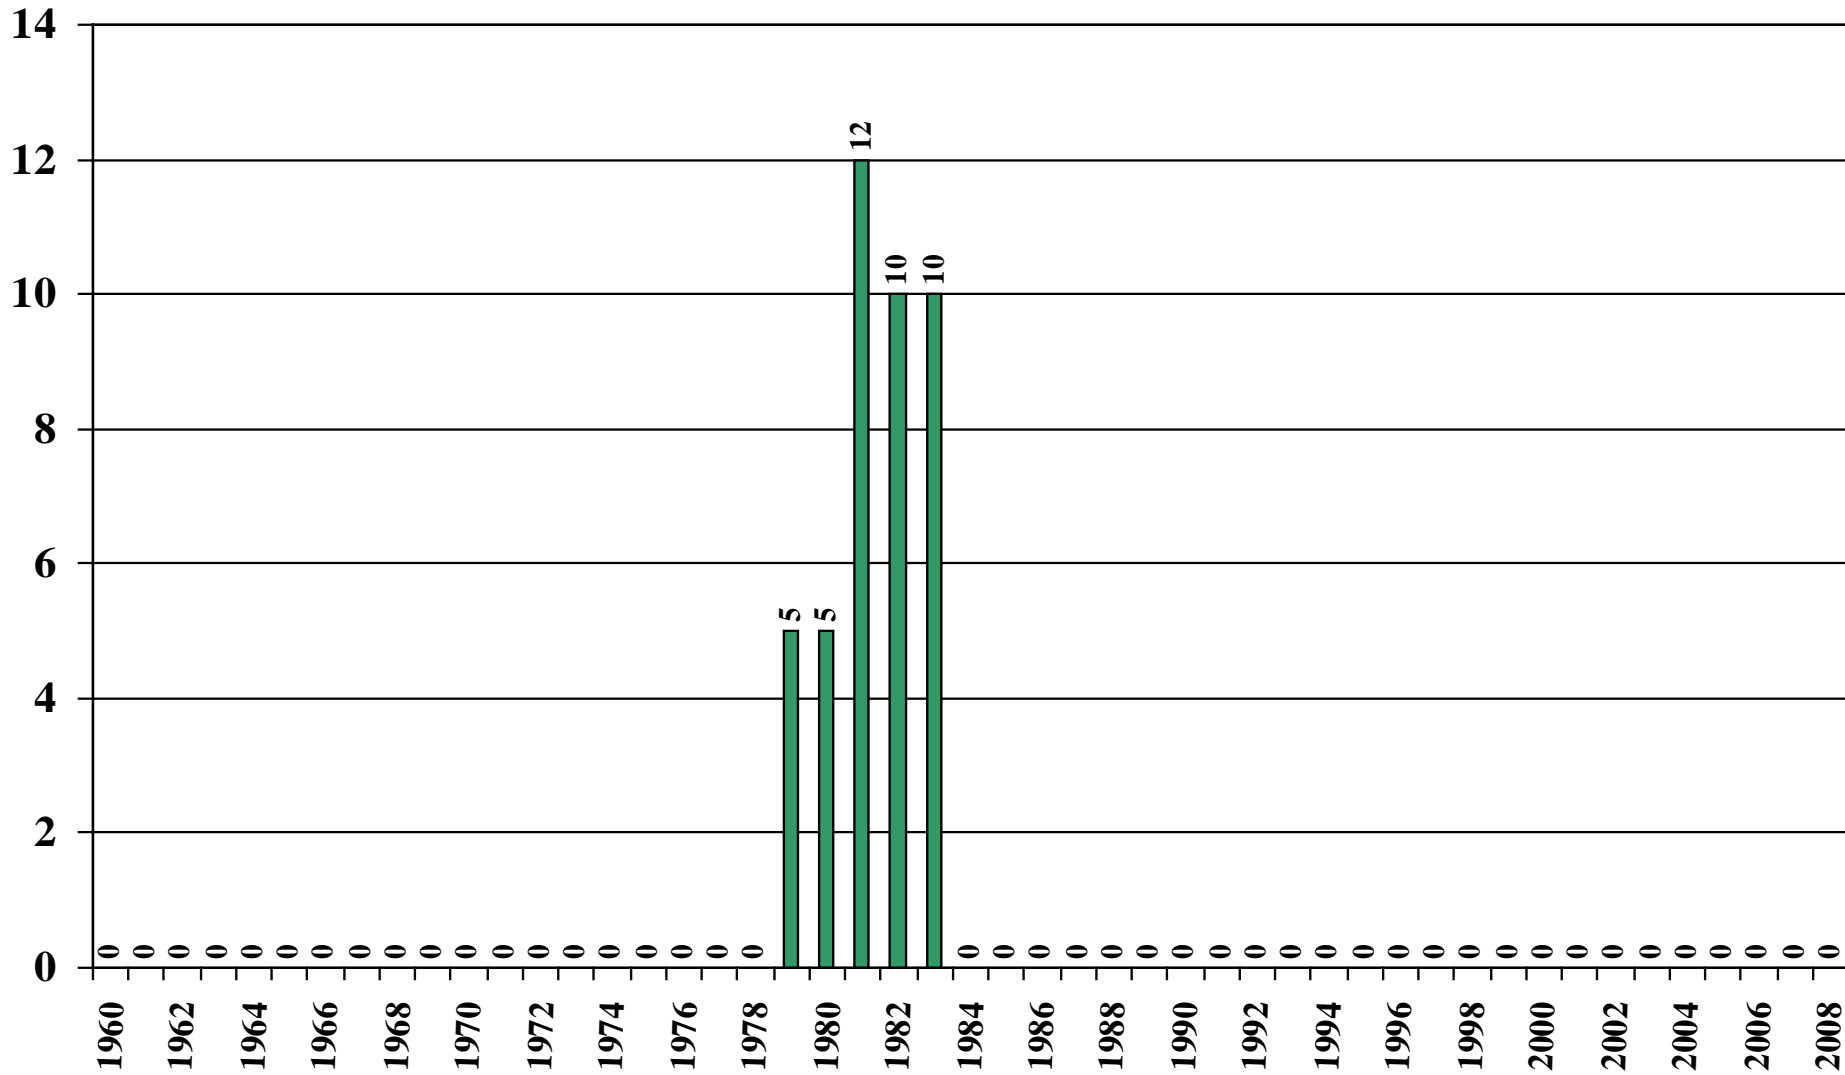

Nigeria

USDA Supply and Demand Estimates

September 2, 2008

Nigeria Rice Acreage Harvested 1960/61 – 2008/09

Source: [USDA Foreign Agricultural Service](#)

September 2, 2008

Nigeria Rice Milled Production (1,000 Metric Tons) 1960/61 – 2008/09

Source: [USDA Foreign Agricultural Service](#)

September 2, 2008

Nigeria Rice Jan-Dec Imports (1,000 Metric Tons) 1960/61 – 2008/09

Source: [USDA Foreign Agricultural Service](#)

September 2, 2008

Nigeria Rice Jan-Dec Exports (1,000 Metric Tons) 1960/61 – 2008/09

Source: [USDA Foreign Agricultural Service](#)

September 2, 2008

Nigeria Rice Total Domestic Consumption (1,000 Metric Tons) 1960/61 – 2008/09

Source: [USDA Foreign Agricultural Service](#)

September 2, 2008

Nigeria Rice Total Distribution (1,000 Metric Tons) 1960/61 – 2008/09

Source: [USDA Foreign Agricultural Service](#)

September 2, 2008

Nigeria Rice Ending Stocks (1,000 Metric Tons) 1960/61 – 2008/09

Source: [USDA Foreign Agricultural Service](#)