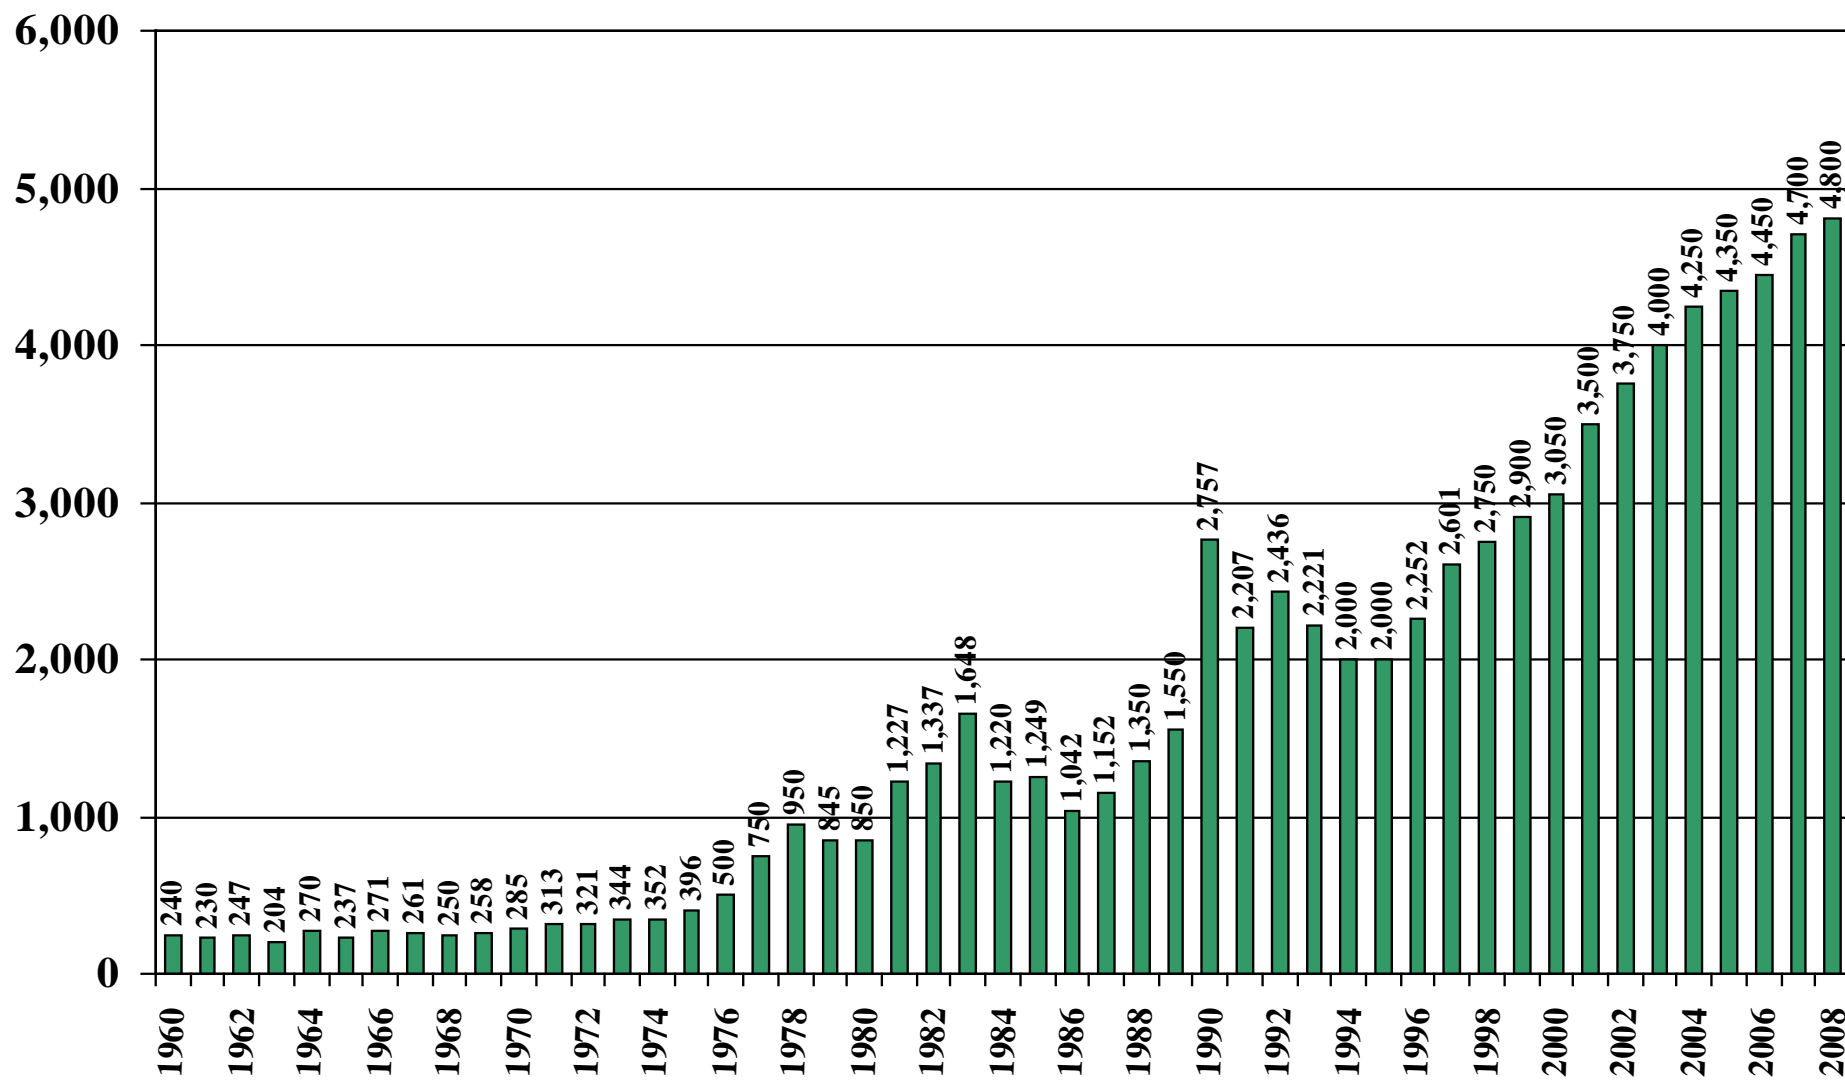

Nigeria

USDA Supply and Demand Estimates

September 2, 2008

Nigeria Rice Acreage Harvested 1960/61 – 2008/09

Source: [USDA Foreign Agricultural Service](#)

September 2, 2008

Nigeria Rice Milled Production (1,000 Metric Tons) 1960/61 – 2008/09

Source: [USDA Foreign Agricultural Service](#)

September 2, 2008

Nigeria Rice Jan-Dec Imports (1,000 Metric Tons) 1960/61 – 2008/09

Source: [USDA Foreign Agricultural Service](#)

September 2, 2008

Nigeria Rice Jan-Dec Exports (1,000 Metric Tons) 1960/61 – 2008/09

Source: [USDA Foreign Agricultural Service](#)

September 2, 2008

Nigeria Rice Total Domestic Consumption (1,000 Metric Tons) 1960/61 – 2008/09

Source: [USDA Foreign Agricultural Service](#)

September 2, 2008

Nigeria Rice Total Distribution (1,000 Metric Tons) 1960/61 – 2008/09

Source: [USDA Foreign Agricultural Service](#)

September 2, 2008

Nigeria Rice Ending Stocks (1,000 Metric Tons) 1960/61 – 2008/09

Source: [USDA Foreign Agricultural Service](#)