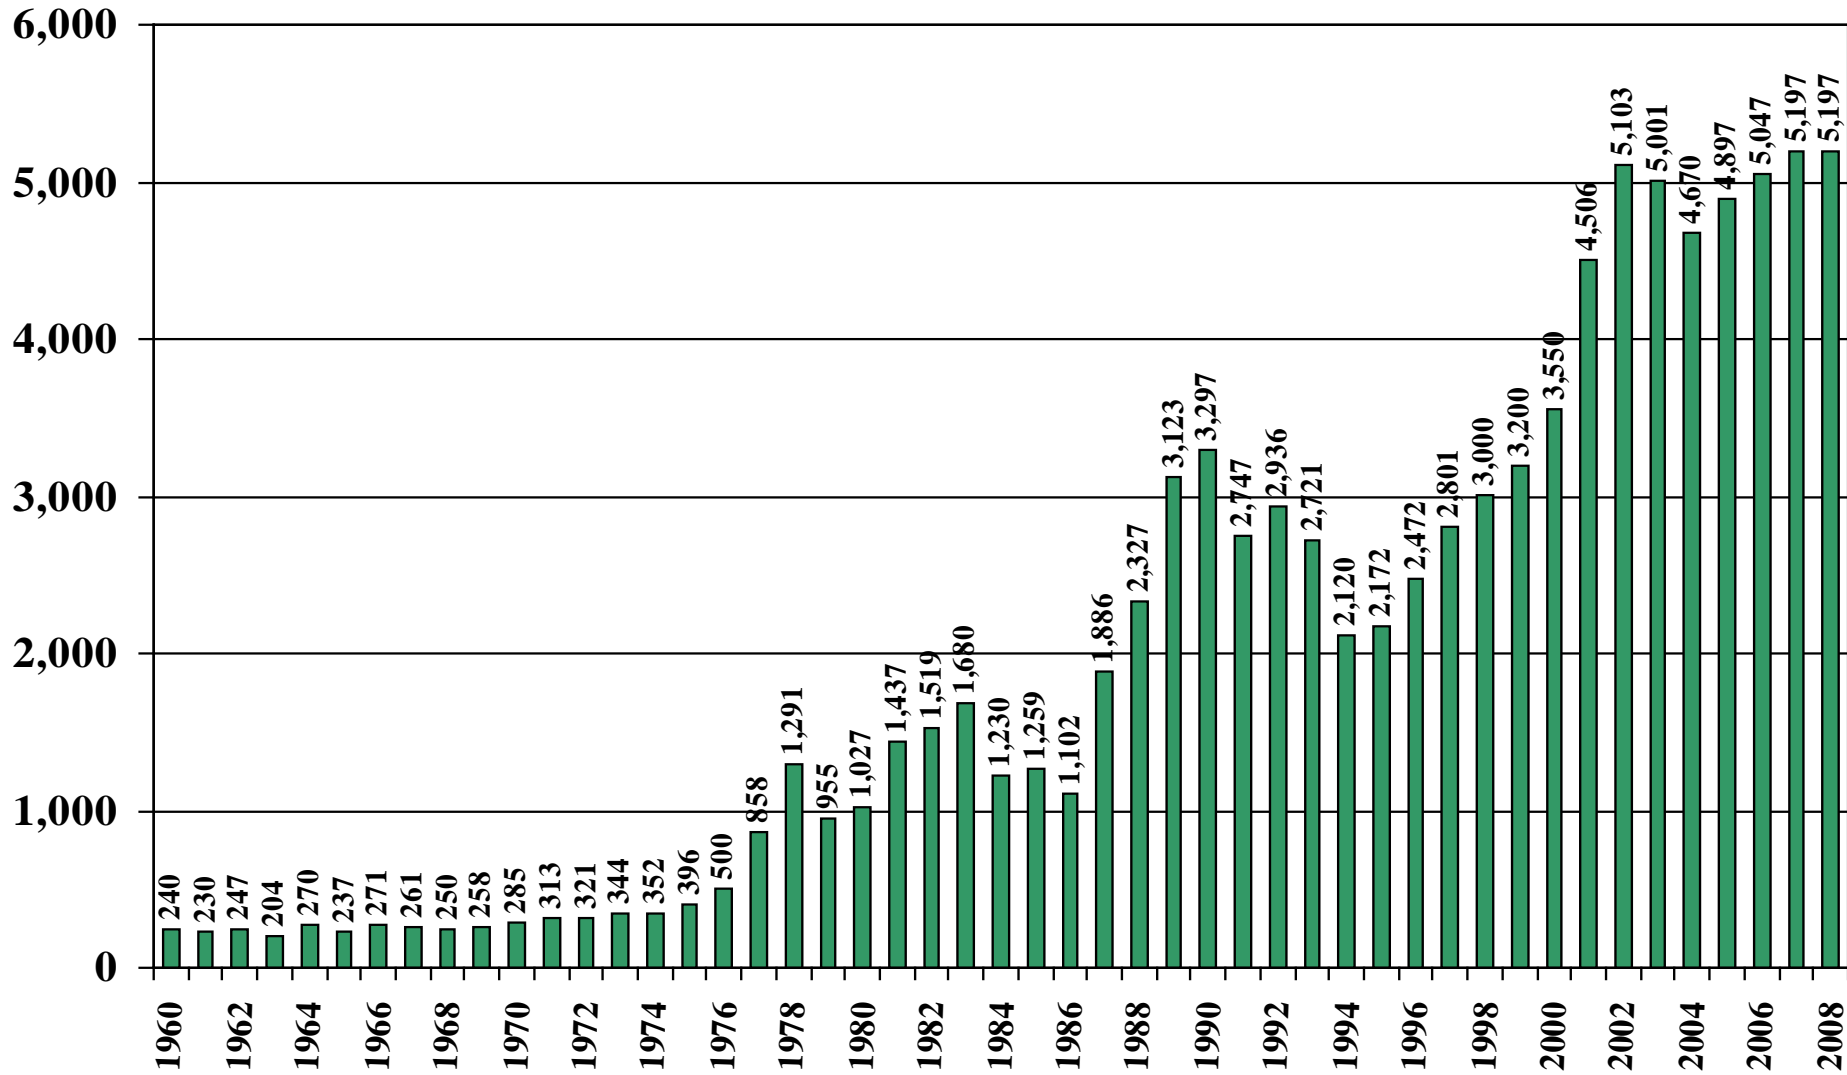

Nigeria

USDA Supply and Demand Estimates

September 2, 2008

Nigeria Rice Acreage Harvested 1960/61 – 2008/09

Source: [USDA Foreign Agricultural Service](#)

September 2, 2008

Nigeria Rice Milled Production (1,000 Metric Tons) 1960/61 – 2008/09

Source: [USDA Foreign Agricultural Service](#)

September 2, 2008

Nigeria Rice Jan-Dec Imports (1,000 Metric Tons) 1960/61 – 2008/09

Source: [USDA Foreign Agricultural Service](#)

September 2, 2008

Nigeria Rice Jan-Dec Exports (1,000 Metric Tons) 1960/61 – 2008/09

Source: [USDA Foreign Agricultural Service](#)

September 2, 2008

Nigeria Rice Total Domestic Consumption (1,000 Metric Tons) 1960/61 – 2008/09

Source: [USDA Foreign Agricultural Service](#)

September 2, 2008

Nigeria Rice Total Distribution (1,000 Metric Tons) 1960/61 – 2008/09

Source: [USDA Foreign Agricultural Service](#)

September 2, 2008

Nigeria Rice Ending Stocks (1,000 Metric Tons) 1960/61 – 2008/09

Source: [USDA Foreign Agricultural Service](#)