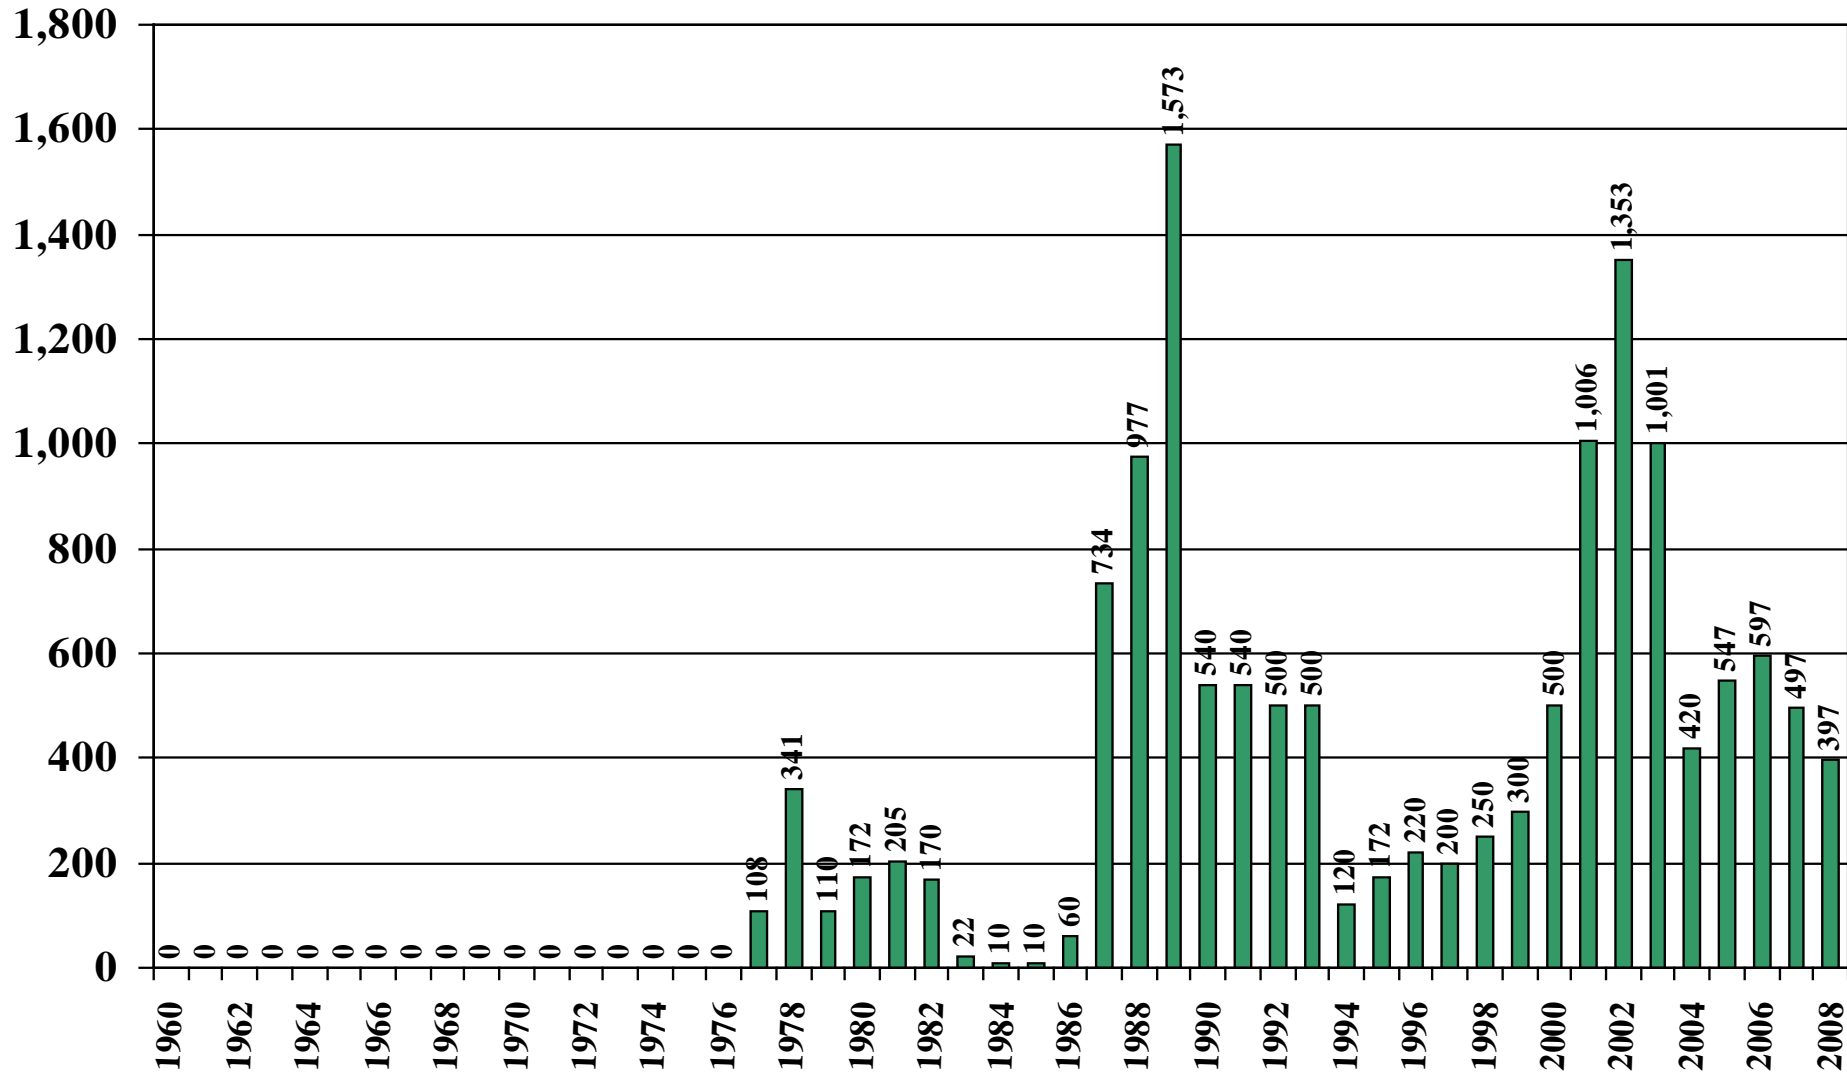

Nigeria

USDA Supply and Demand Estimates

September 2, 2008

Nigeria Rice Acreage Harvested 1960/61 – 2008/09

Source: [USDA Foreign Agricultural Service](#)

September 2, 2008

Nigeria Rice Milled Production (1,000 Metric Tons) 1960/61 – 2008/09

Source: [USDA Foreign Agricultural Service](#)

September 2, 2008

Nigeria Rice Jan-Dec Imports (1,000 Metric Tons) 1960/61 – 2008/09

Source: [USDA Foreign Agricultural Service](#)

September 2, 2008

Nigeria Rice Jan-Dec Exports (1,000 Metric Tons) 1960/61 – 2008/09

Source: [USDA Foreign Agricultural Service](#)

September 2, 2008

Nigeria Rice Total Domestic Consumption (1,000 Metric Tons) 1960/61 – 2008/09

Source: [USDA Foreign Agricultural Service](#)

September 2, 2008

Nigeria Rice Total Distribution (1,000 Metric Tons) 1960/61 – 2008/09

Source: [USDA Foreign Agricultural Service](#)

September 2, 2008

Nigeria Rice Ending Stocks (1,000 Metric Tons) 1960/61 – 2008/09

Source: [USDA Foreign Agricultural Service](#)