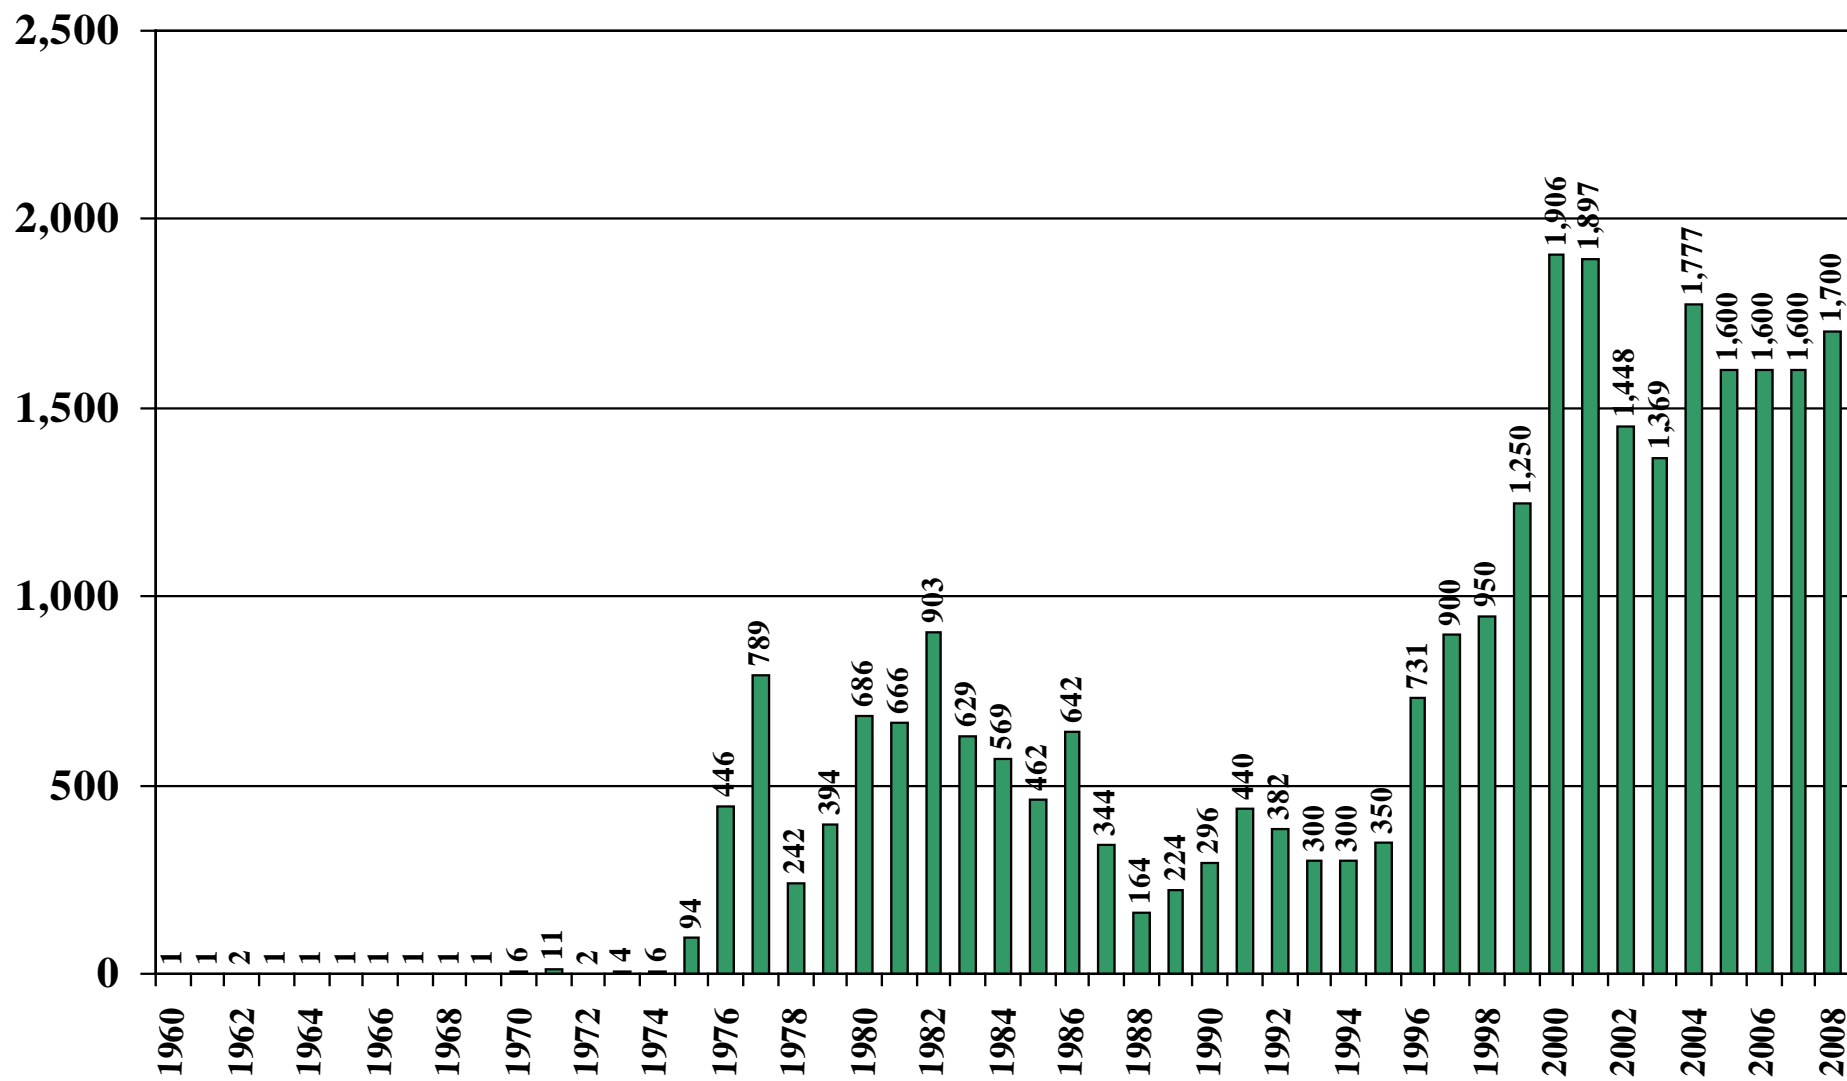

Nigeria

USDA Supply and Demand Estimates

September 2, 2008

Nigeria Rice Acreage Harvested 1960/61 – 2008/09

Source: [USDA Foreign Agricultural Service](#)

September 2, 2008

Nigeria Rice Milled Production (1,000 Metric Tons) 1960/61 – 2008/09

Source: [USDA Foreign Agricultural Service](#)

September 2, 2008

Nigeria Rice Jan-Dec Imports (1,000 Metric Tons) 1960/61 – 2008/09

Source: [USDA Foreign Agricultural Service](#)

September 2, 2008

Nigeria Rice Jan-Dec Exports (1,000 Metric Tons) 1960/61 – 2008/09

Source: [USDA Foreign Agricultural Service](#)

September 2, 2008

Nigeria Rice Total Domestic Consumption (1,000 Metric Tons) 1960/61 – 2008/09

Source: [USDA Foreign Agricultural Service](#)

September 2, 2008

Nigeria Rice Total Distribution (1,000 Metric Tons) 1960/61 – 2008/09

Source: [USDA Foreign Agricultural Service](#)

September 2, 2008

Nigeria Rice Ending Stocks (1,000 Metric Tons) 1960/61 – 2008/09

Source: [USDA Foreign Agricultural Service](#)