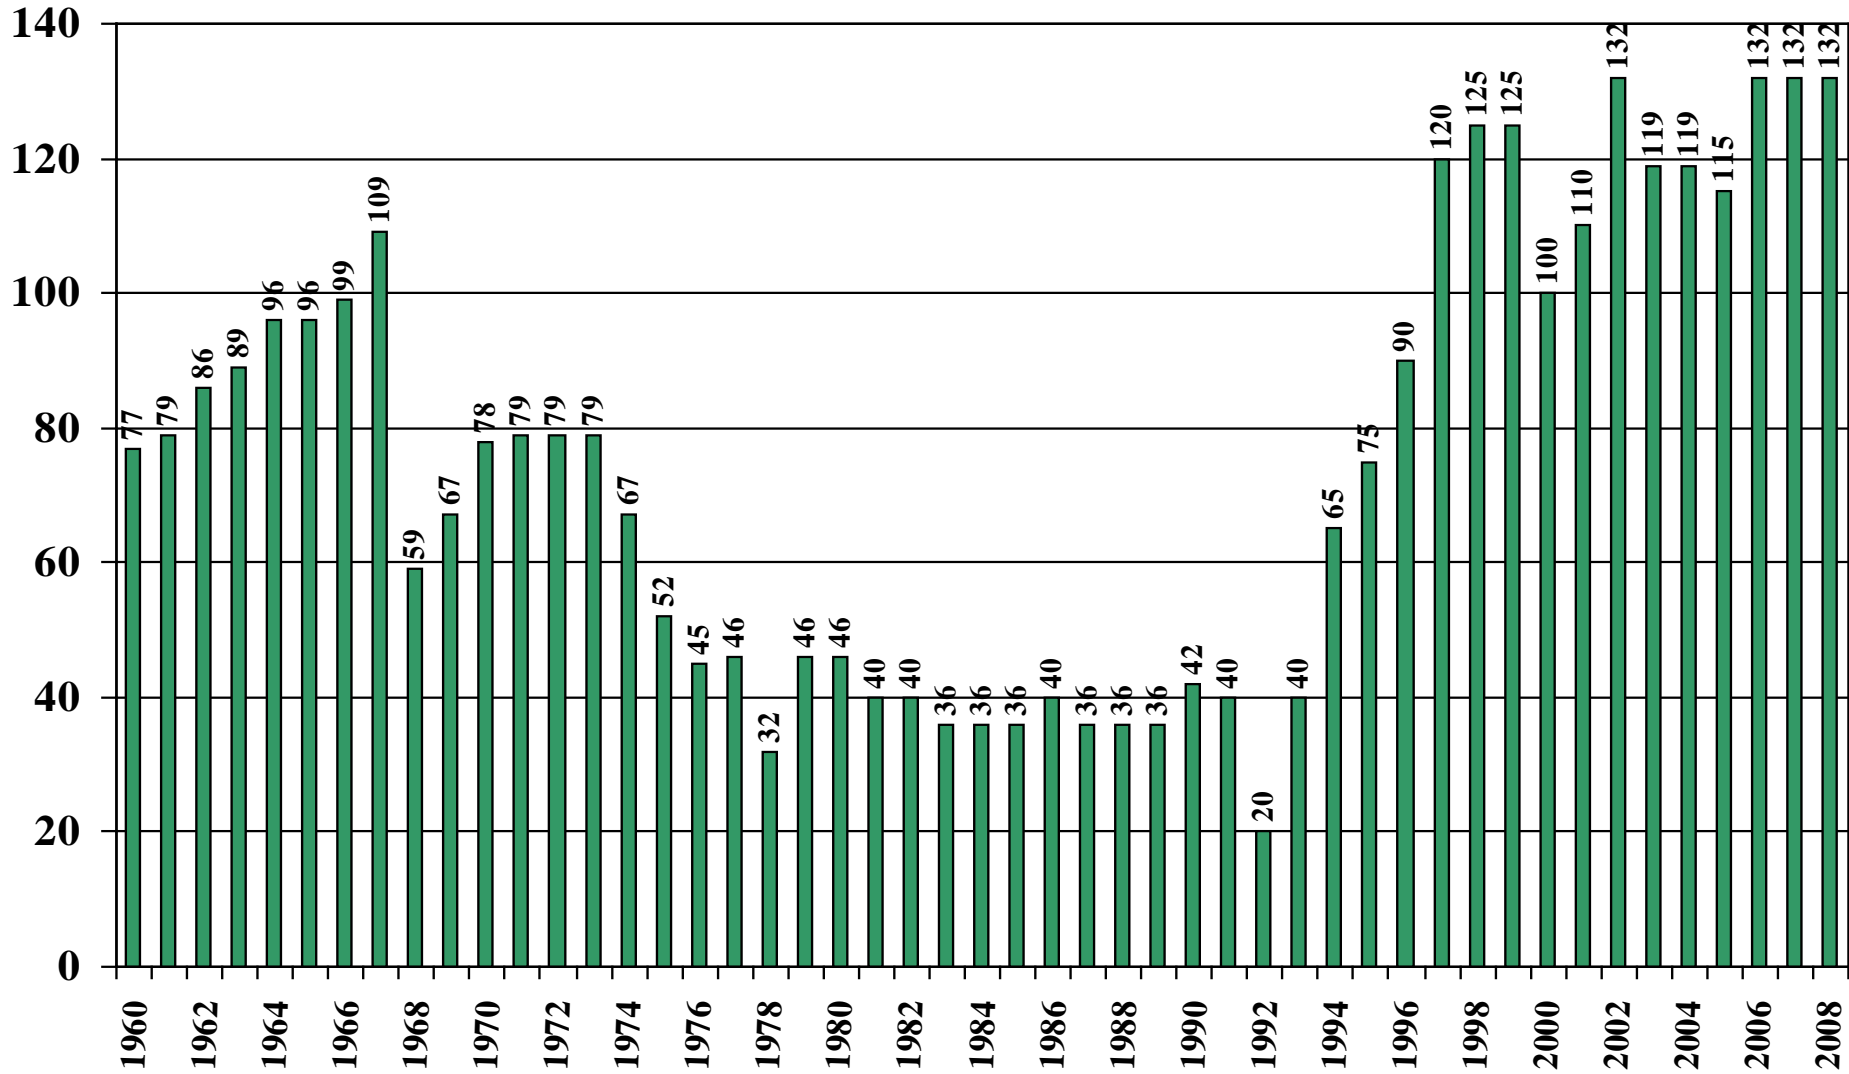

Mozambique

USDA Supply and Demand Estimates

September 2, 2008

Mozambique Rice Acreage Harvested 1960/61 – 2008/09

Source: [USDA Foreign Agricultural Service](#)

September 2, 2008

Mozambique Rice Milled Production (1,000 Metric Tons) 1960/61 – 2008/09

Source: [USDA Foreign Agricultural Service](#)

Mozambique Rice Jan-Dec Imports (1,000 Metric Tons) 1960/61 – 2008/09

Source: [USDA Foreign Agricultural Service](#)

September 2, 2008

Mozambique Rice Jan-Dec Exports (1,000 Metric Tons) 1960/61 – 2008/09

Source: [USDA Foreign Agricultural Service](#)

September 2, 2008

Mozambique Rice Total Domestic Consumption (1,000 Metric Tons) 1960/61 – 2008/09

Source: [USDA Foreign Agricultural Service](#)

Mozambique Rice Total Distribution (1,000 Metric Tons) 1960/61 – 2008/09