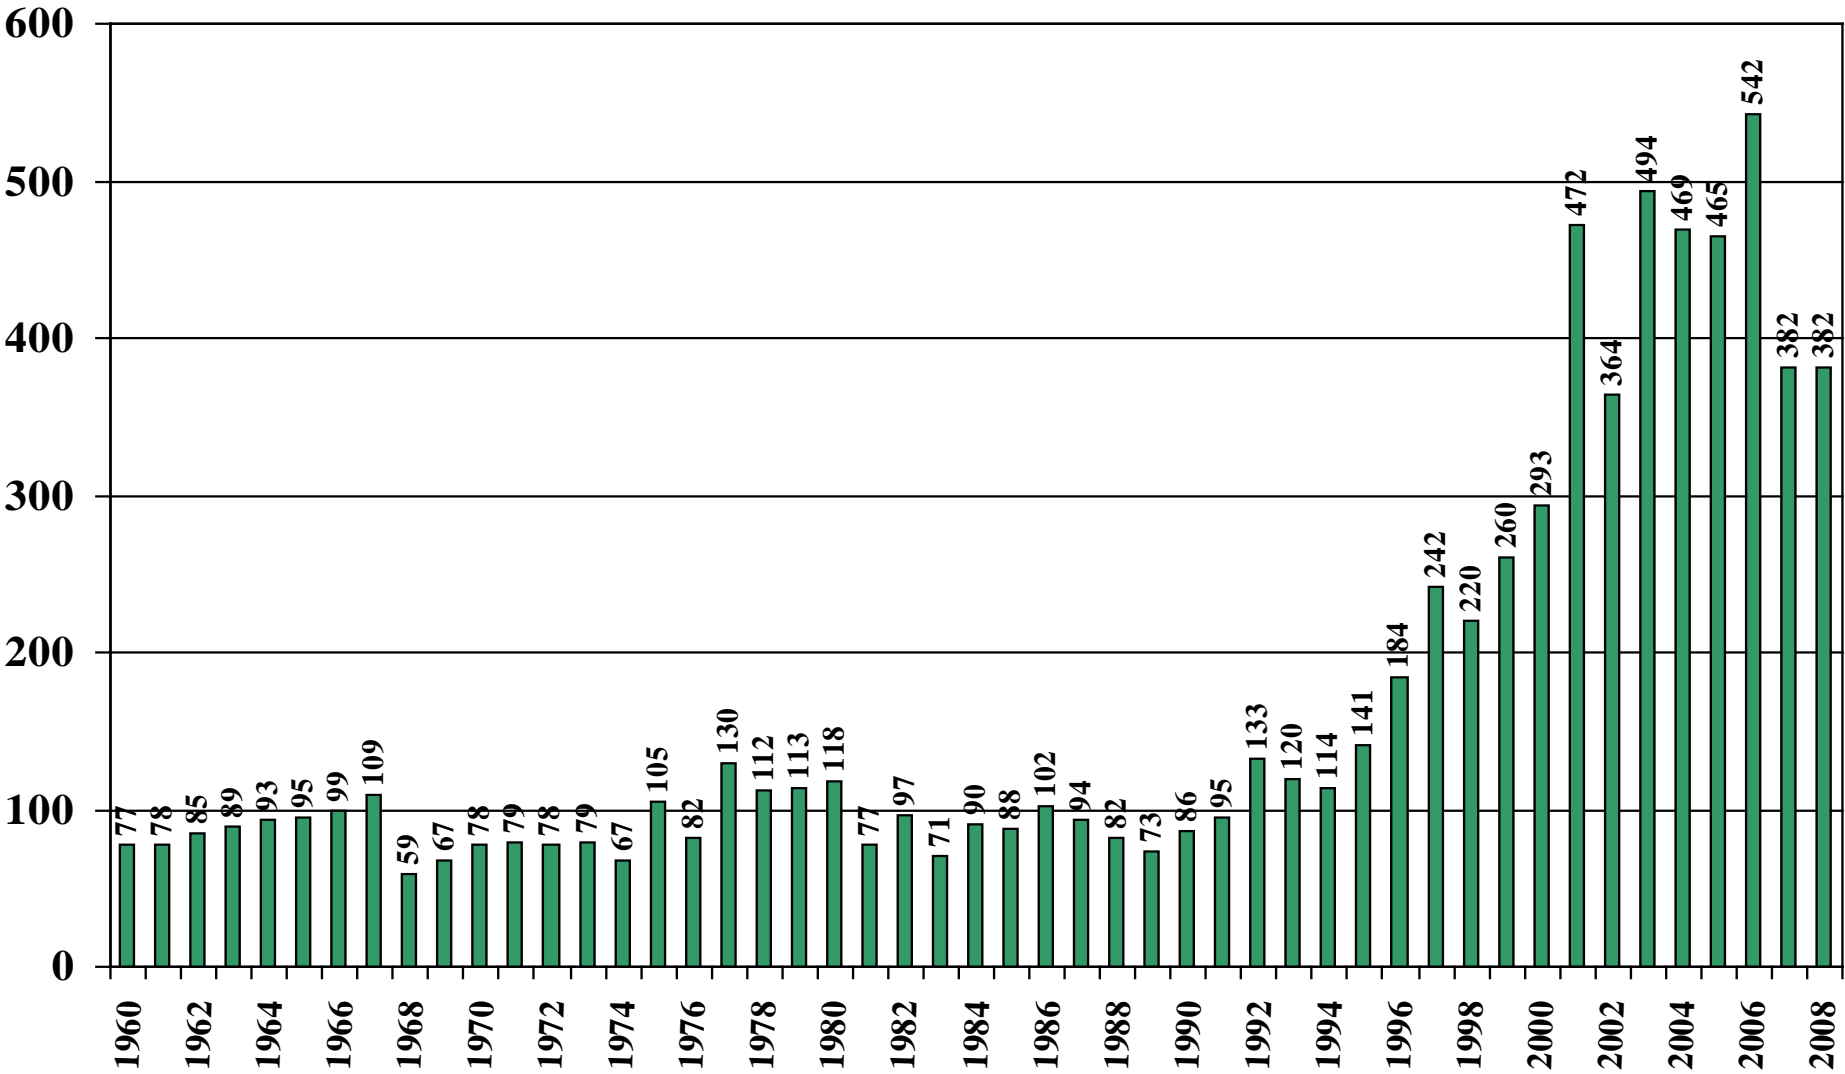

Mozambique

USDA Supply and Demand Estimates

September 2, 2008

Mozambique Rice Acreage Harvested 1960/61 – 2008/09

Source: [USDA Foreign Agricultural Service](#)

September 2, 2008

Mozambique Rice Milled Production (1,000 Metric Tons) 1960/61 – 2008/09

Source: [USDA Foreign Agricultural Service](#)

Mozambique Rice Jan-Dec Imports (1,000 Metric Tons) 1960/61 – 2008/09

Source: [USDA Foreign Agricultural Service](#)

September 2, 2008

Mozambique Rice Jan-Dec Exports (1,000 Metric Tons) 1960/61 – 2008/09

Source: [USDA Foreign Agricultural Service](#)

September 2, 2008

Mozambique Rice Total Domestic Consumption (1,000 Metric Tons) 1960/61 – 2008/09

Source: [USDA Foreign Agricultural Service](#)

Mozambique Rice Total Distribution (1,000 Metric Tons) 1960/61 – 2008/09