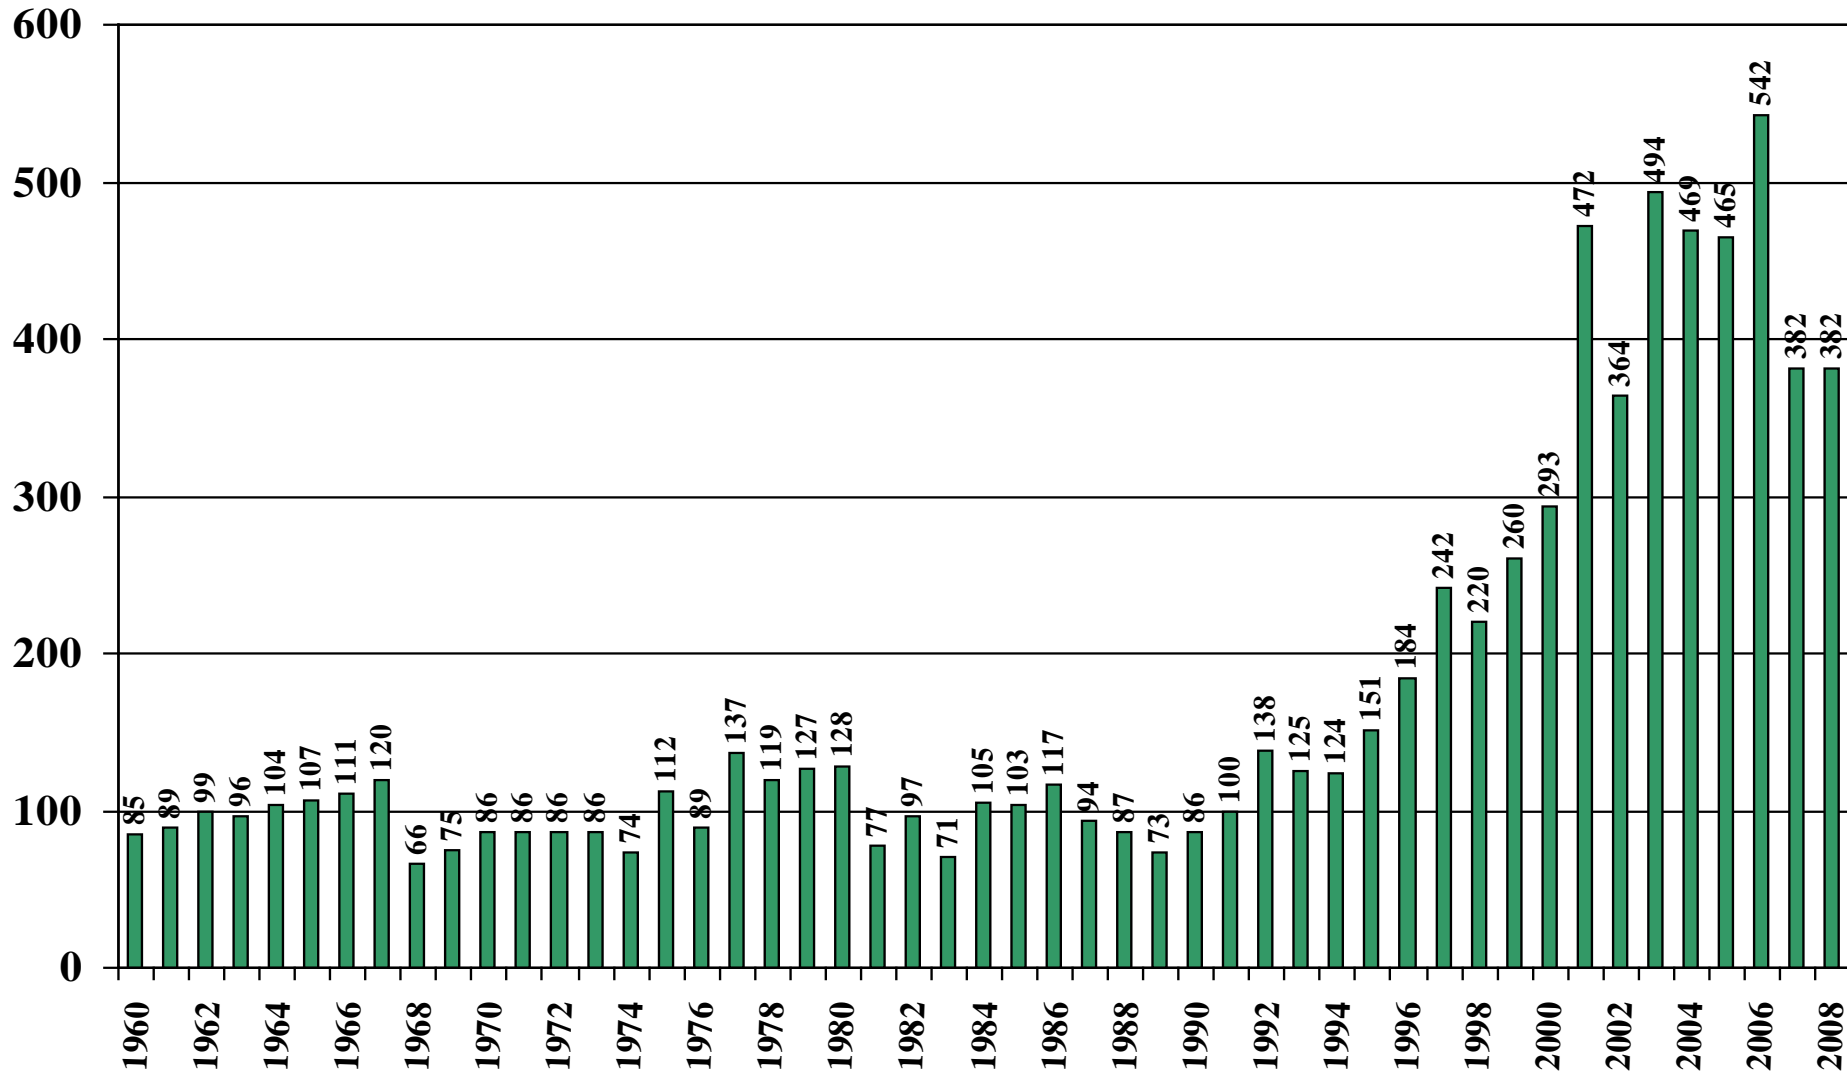

Mozambique

USDA Supply and Demand Estimates

September 2, 2008

Mozambique Rice Acreage Harvested 1960/61 – 2008/09

Source: [USDA Foreign Agricultural Service](#)

September 2, 2008

Mozambique Rice Milled Production (1,000 Metric Tons) 1960/61 – 2008/09

Source: [USDA Foreign Agricultural Service](#)

September 2, 2008

Mozambique Rice Total Domestic Consumption (1,000 Metric Tons) 1960/61 – 2008/09

Source: [USDA Foreign Agricultural Service](#)

Mozambique Rice Total Distribution (1,000 Metric Tons) 1960/61 – 2008/09