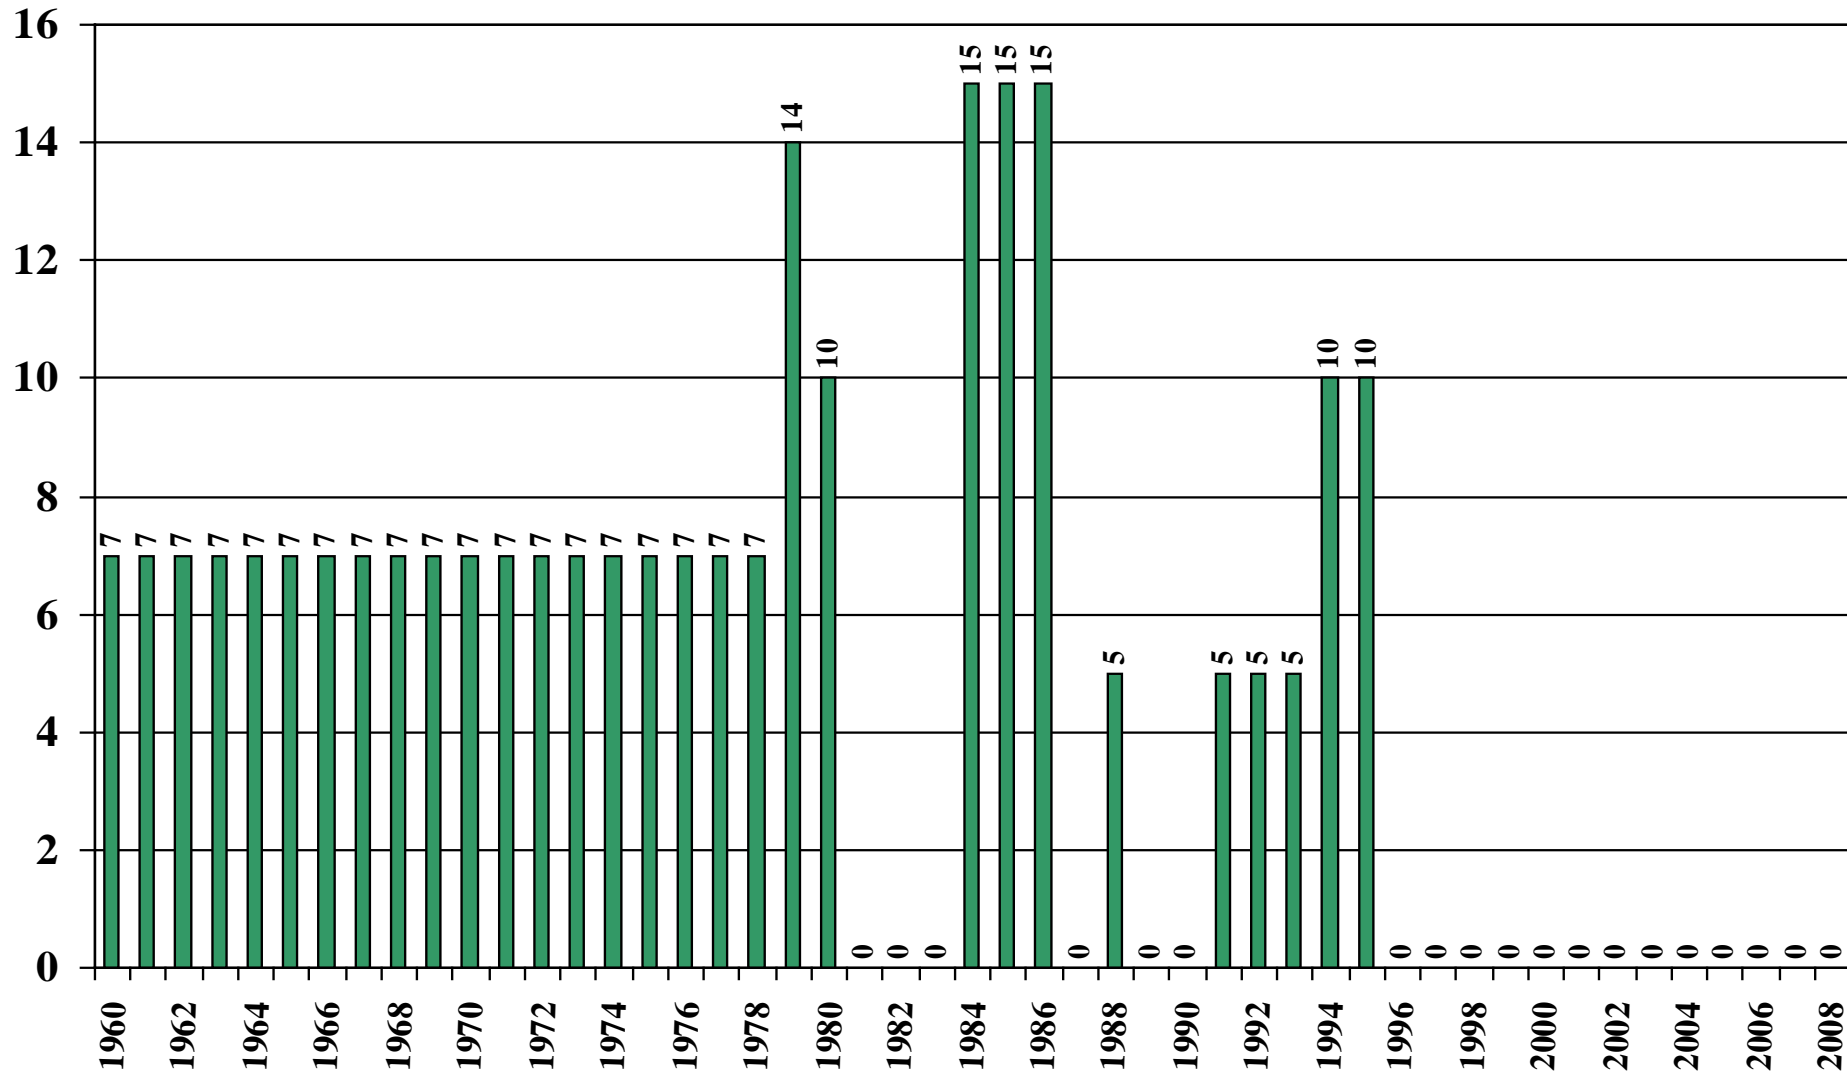

Mozambique Rice Ending Stocks (1,000 Metric Tons) 1960/61 – 2008/09

Source: [USDA Foreign Agricultural Service](#)

September 2, 2008