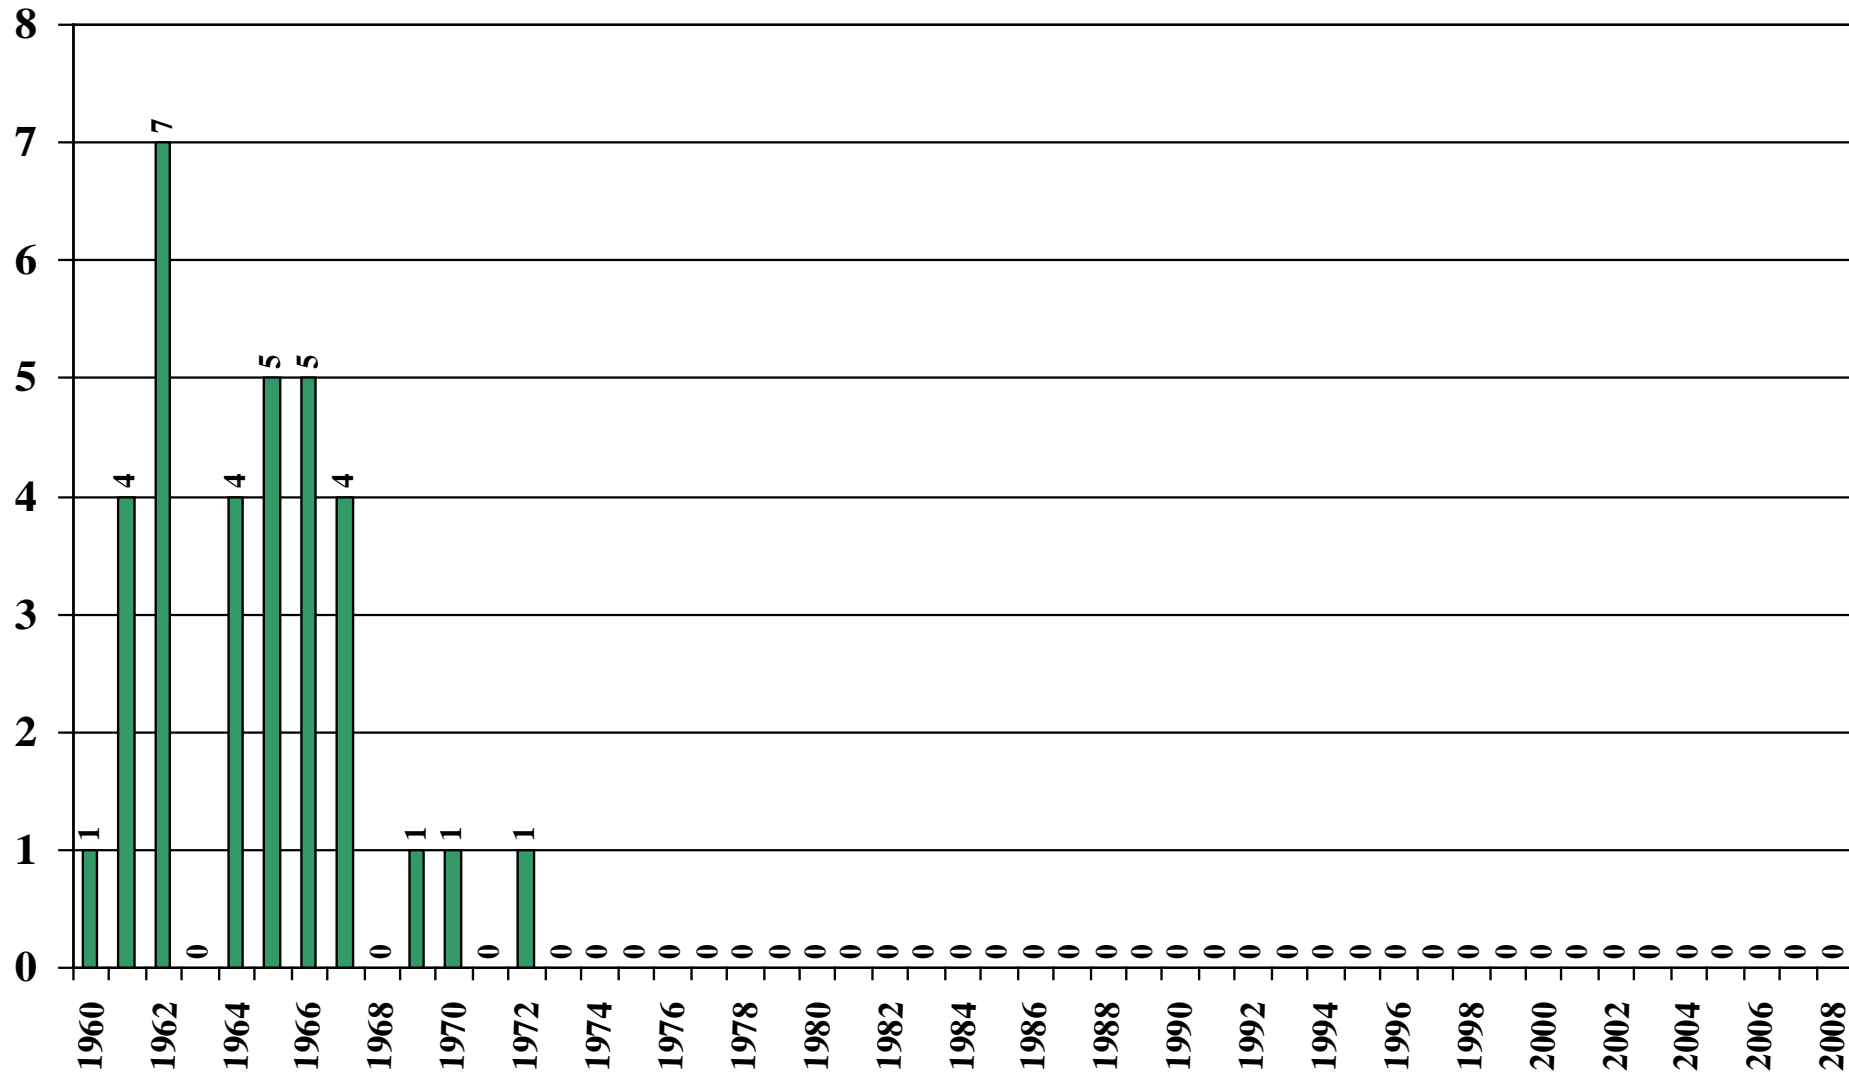

Mozambique

USDA Supply and Demand Estimates

September 2, 2008

Mozambique Rice Acreage Harvested 1960/61 – 2008/09

Source: [USDA Foreign Agricultural Service](#)

September 2, 2008

Mozambique Rice Milled Production (1,000 Metric Tons) 1960/61 – 2008/09

Source: [USDA Foreign Agricultural Service](#)

Mozambique Rice Jan-Dec Imports (1,000 Metric Tons) 1960/61 – 2008/09

Source: [USDA Foreign Agricultural Service](#)

September 2, 2008

Mozambique Rice Jan-Dec Exports (1,000 Metric Tons) 1960/61 – 2008/09