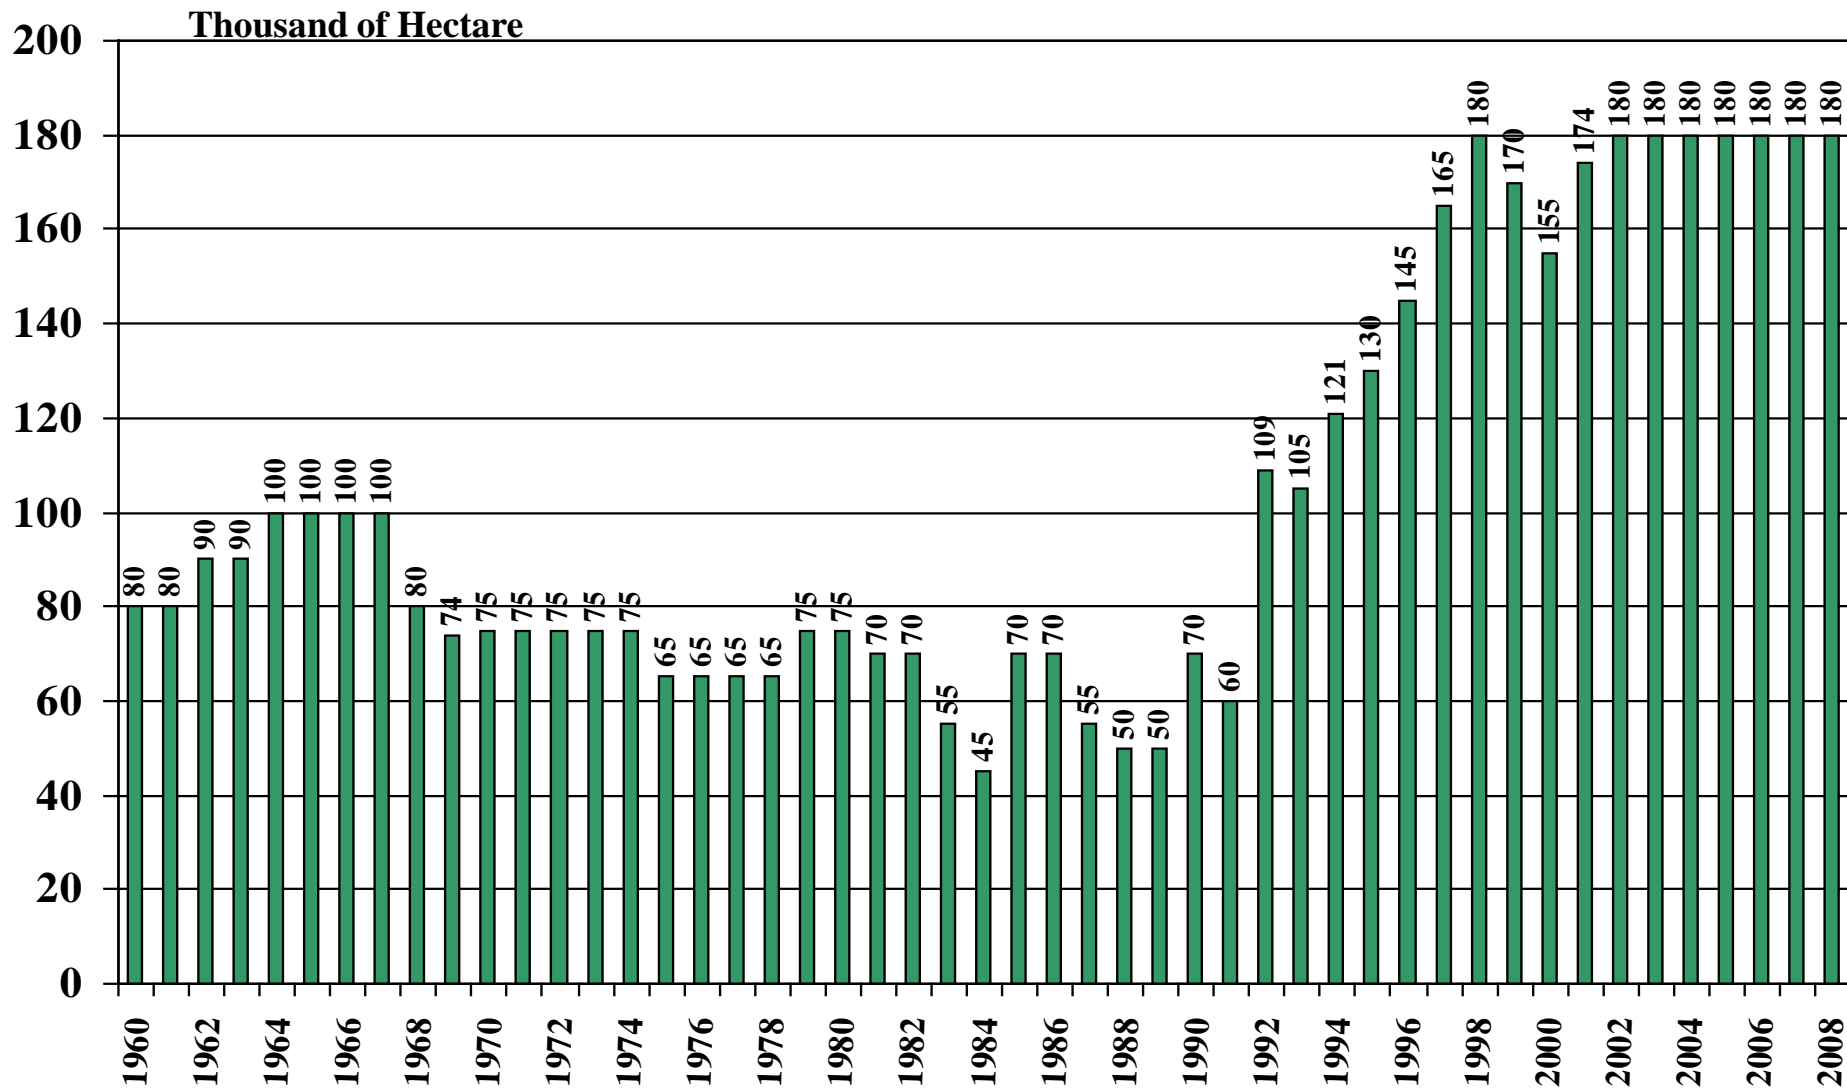

Mozambique

USDA Supply and Demand Estimates

September 2, 2008

Mozambique Rice Acreage Harvested 1960/61 – 2008/09

Source: [USDA Foreign Agricultural Service](#)

September 2, 2008

Mozambique Rice Milled Production (1,000 Metric Tons) 1960/61 – 2008/09

Source: [USDA Foreign Agricultural Service](#)

Mozambique Rice Jan-Dec Imports (1,000 Metric Tons) 1960/61 – 2008/09

Source: [USDA Foreign Agricultural Service](#)

September 2, 2008

Mozambique Rice Jan-Dec Exports (1,000 Metric Tons) 1960/61 – 2008/09

Source: [USDA Foreign Agricultural Service](#)

September 2, 2008

Mozambique Rice Total Domestic Consumption (1,000 Metric Tons) 1960/61 – 2008/09

Source: [USDA Foreign Agricultural Service](#)

Mozambique Rice Total Distribution (1,000 Metric Tons) 1960/61 – 2008/09