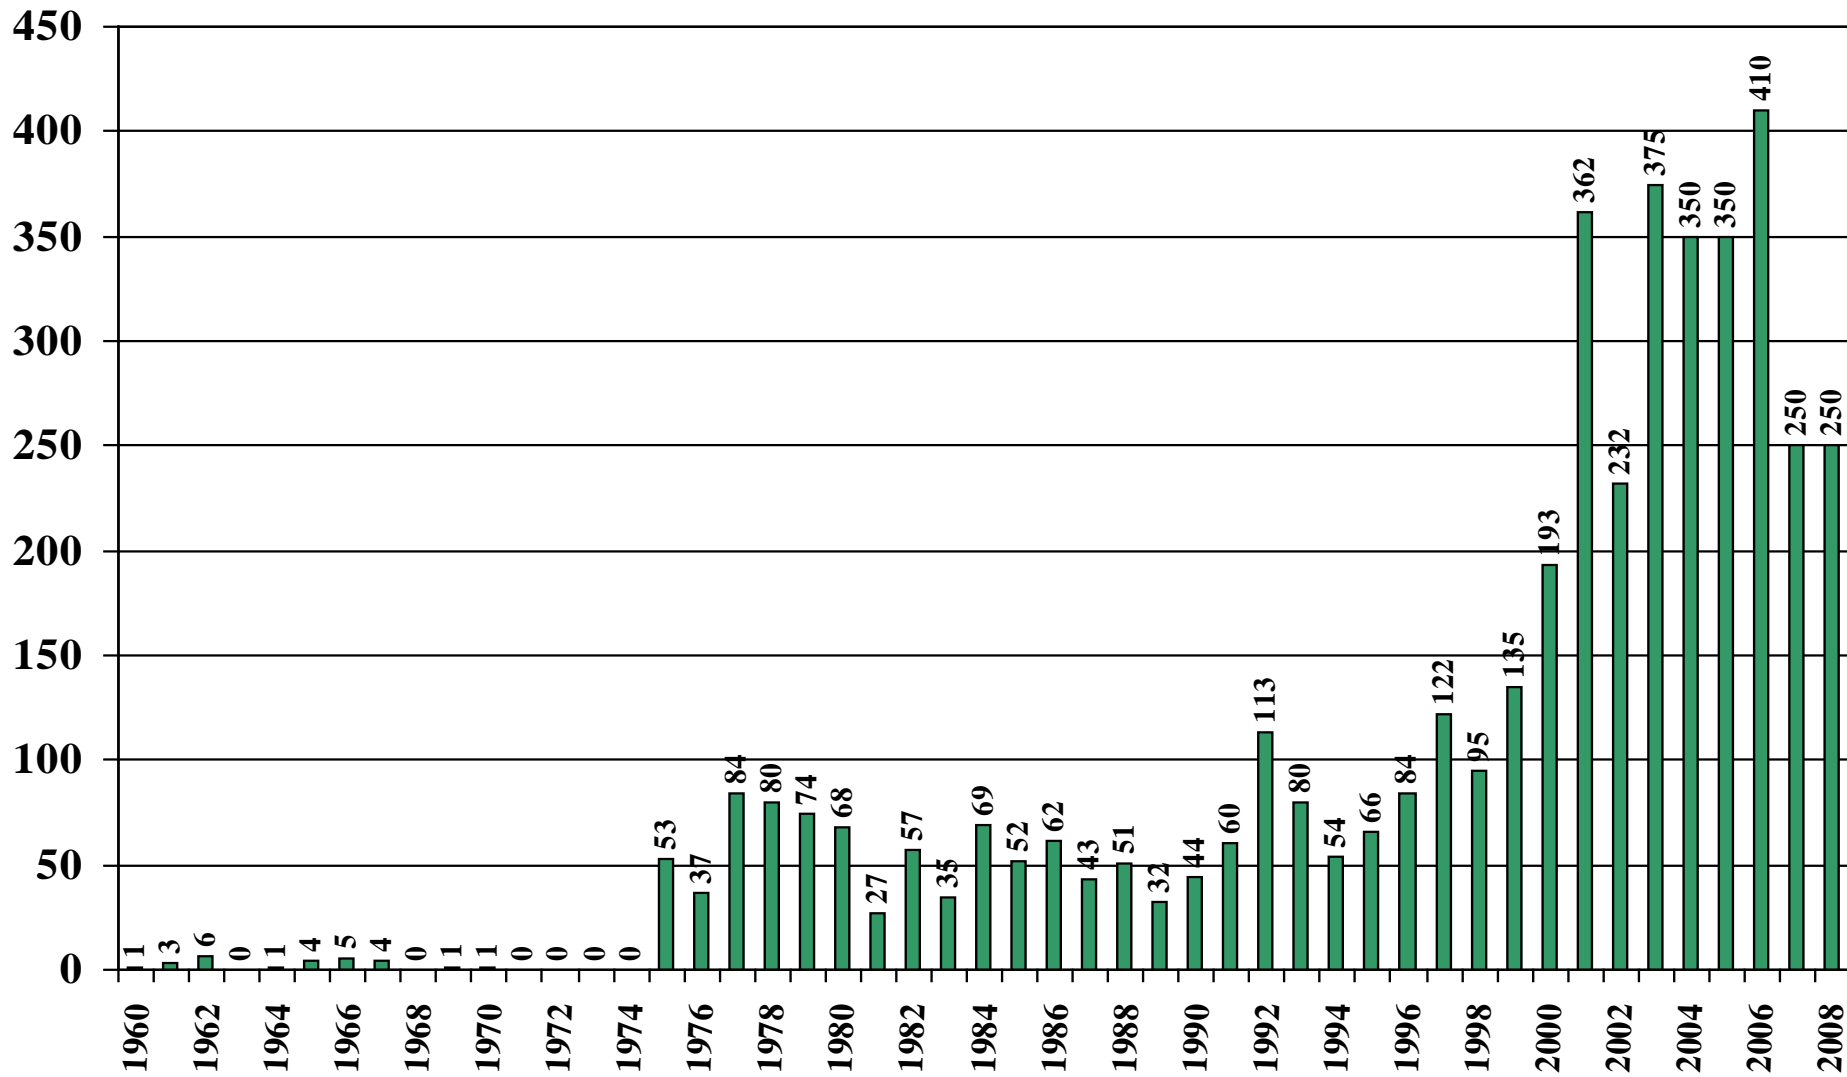

Mozambique

USDA Supply and Demand Estimates

September 2, 2008

Mozambique Rice Acreage Harvested 1960/61 – 2008/09

Source: [USDA Foreign Agricultural Service](#)

September 2, 2008

Mozambique Rice Milled Production (1,000 Metric Tons) 1960/61 – 2008/09

Source: [USDA Foreign Agricultural Service](#)

Mozambique Rice Jan-Dec Imports (1,000 Metric Tons) 1960/61 – 2008/09

Source: [USDA Foreign Agricultural Service](#)

September 2, 2008

Mozambique Rice Jan-Dec Exports (1,000 Metric Tons) 1960/61 – 2008/09

Source: [USDA Foreign Agricultural Service](#)

September 2, 2008

Mozambique Rice Total Domestic Consumption (1,000 Metric Tons) 1960/61 – 2008/09

Source: [USDA Foreign Agricultural Service](#)

Mozambique Rice Total Distribution (1,000 Metric Tons) 1960/61 – 2008/09