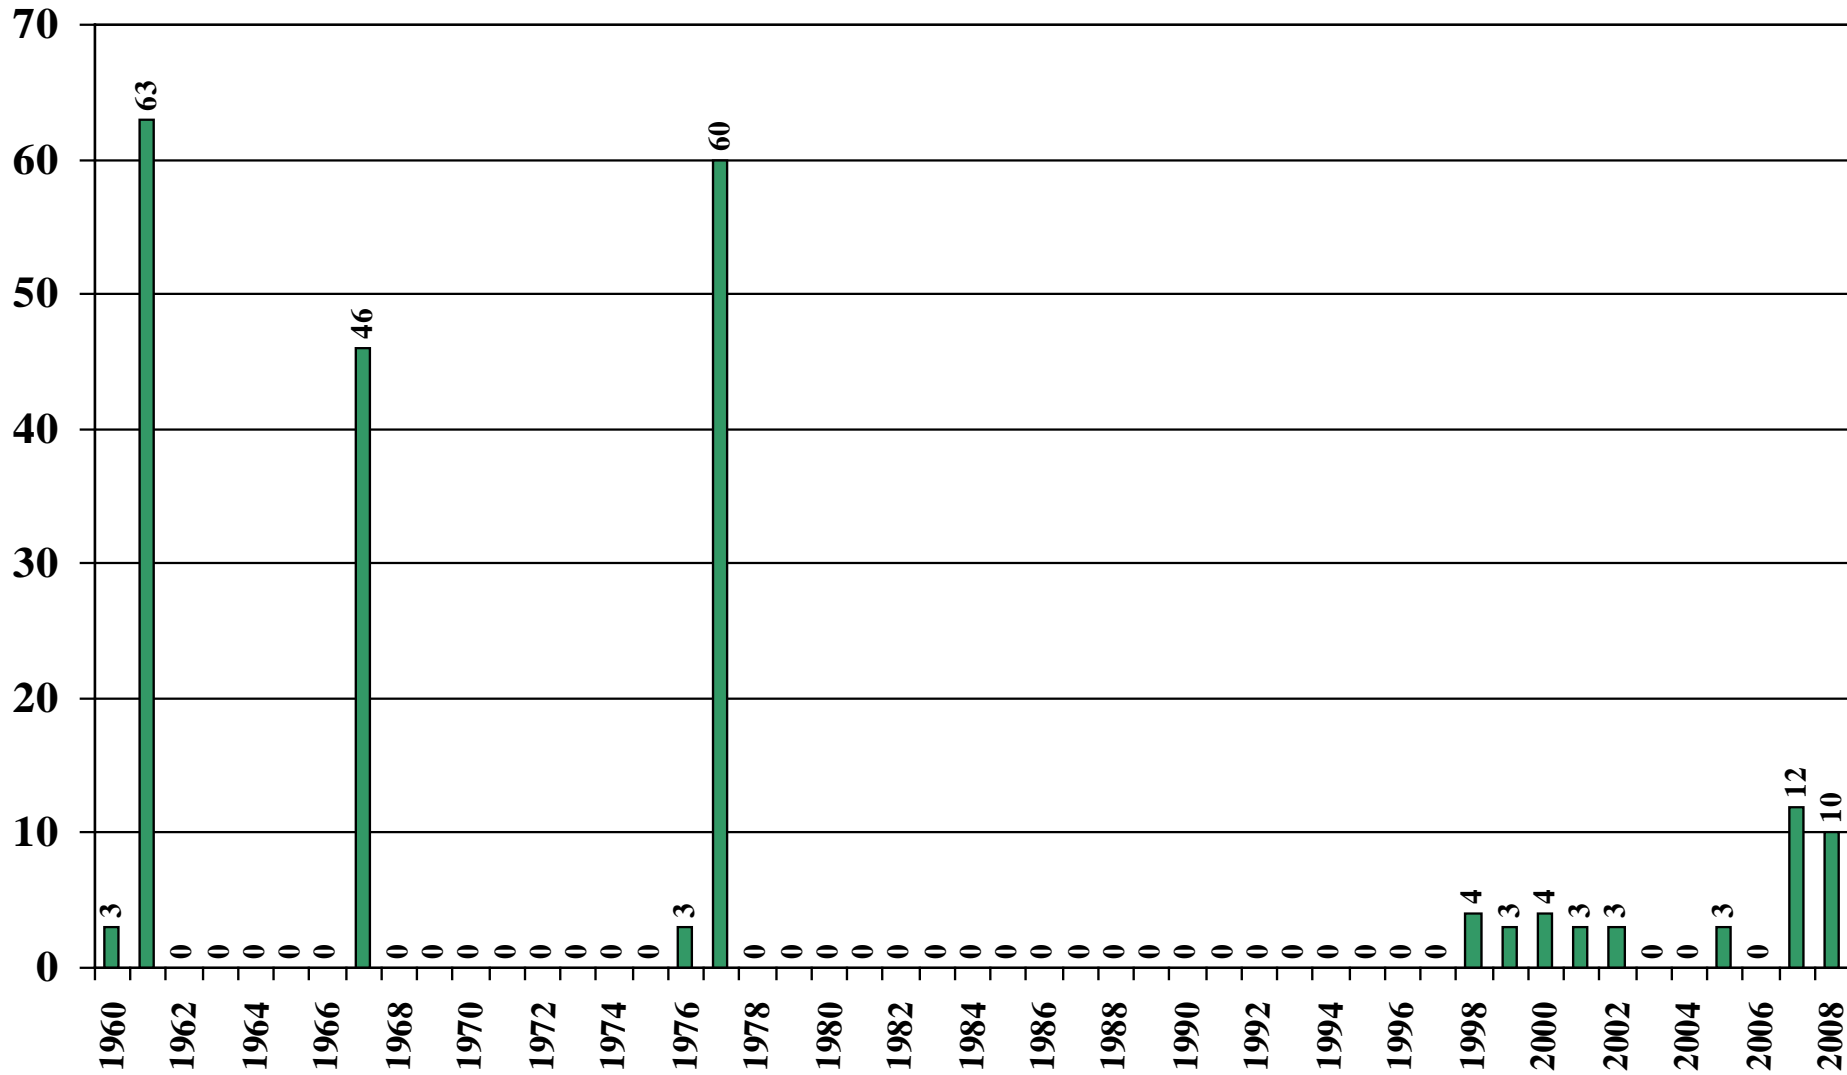

Mexico

USDA Supply and Demand Estimates

September 2, 2008

Mexico Rice Acreage Harvested 1960/61 – 2008/09

Source: [USDA Foreign Agricultural Service](#)

September 2, 2008

Mexico Rice Milled Production (1,000 Metric Tons) 1960/61 – 2008/09

Source: [USDA Foreign Agricultural Service](#)

September 2, 2008

Mexico Rice Jan-Dec Imports (1,000 Metric Tons) 1960/61 – 2008/09

Source: [USDA Foreign Agricultural Service](#)

September 2, 2008

Mexico Rice Jan-Dec Exports (1,000 Metric Tons) 1960/61 – 2008/09

Source: [USDA Foreign Agricultural Service](#)

September 2, 2008

Mexico Rice Total Domestic Consumption (1,000 Metric Tons) 1960/61 – 2008/09

Source: [USDA Foreign Agricultural Service](#)

September 2, 2008