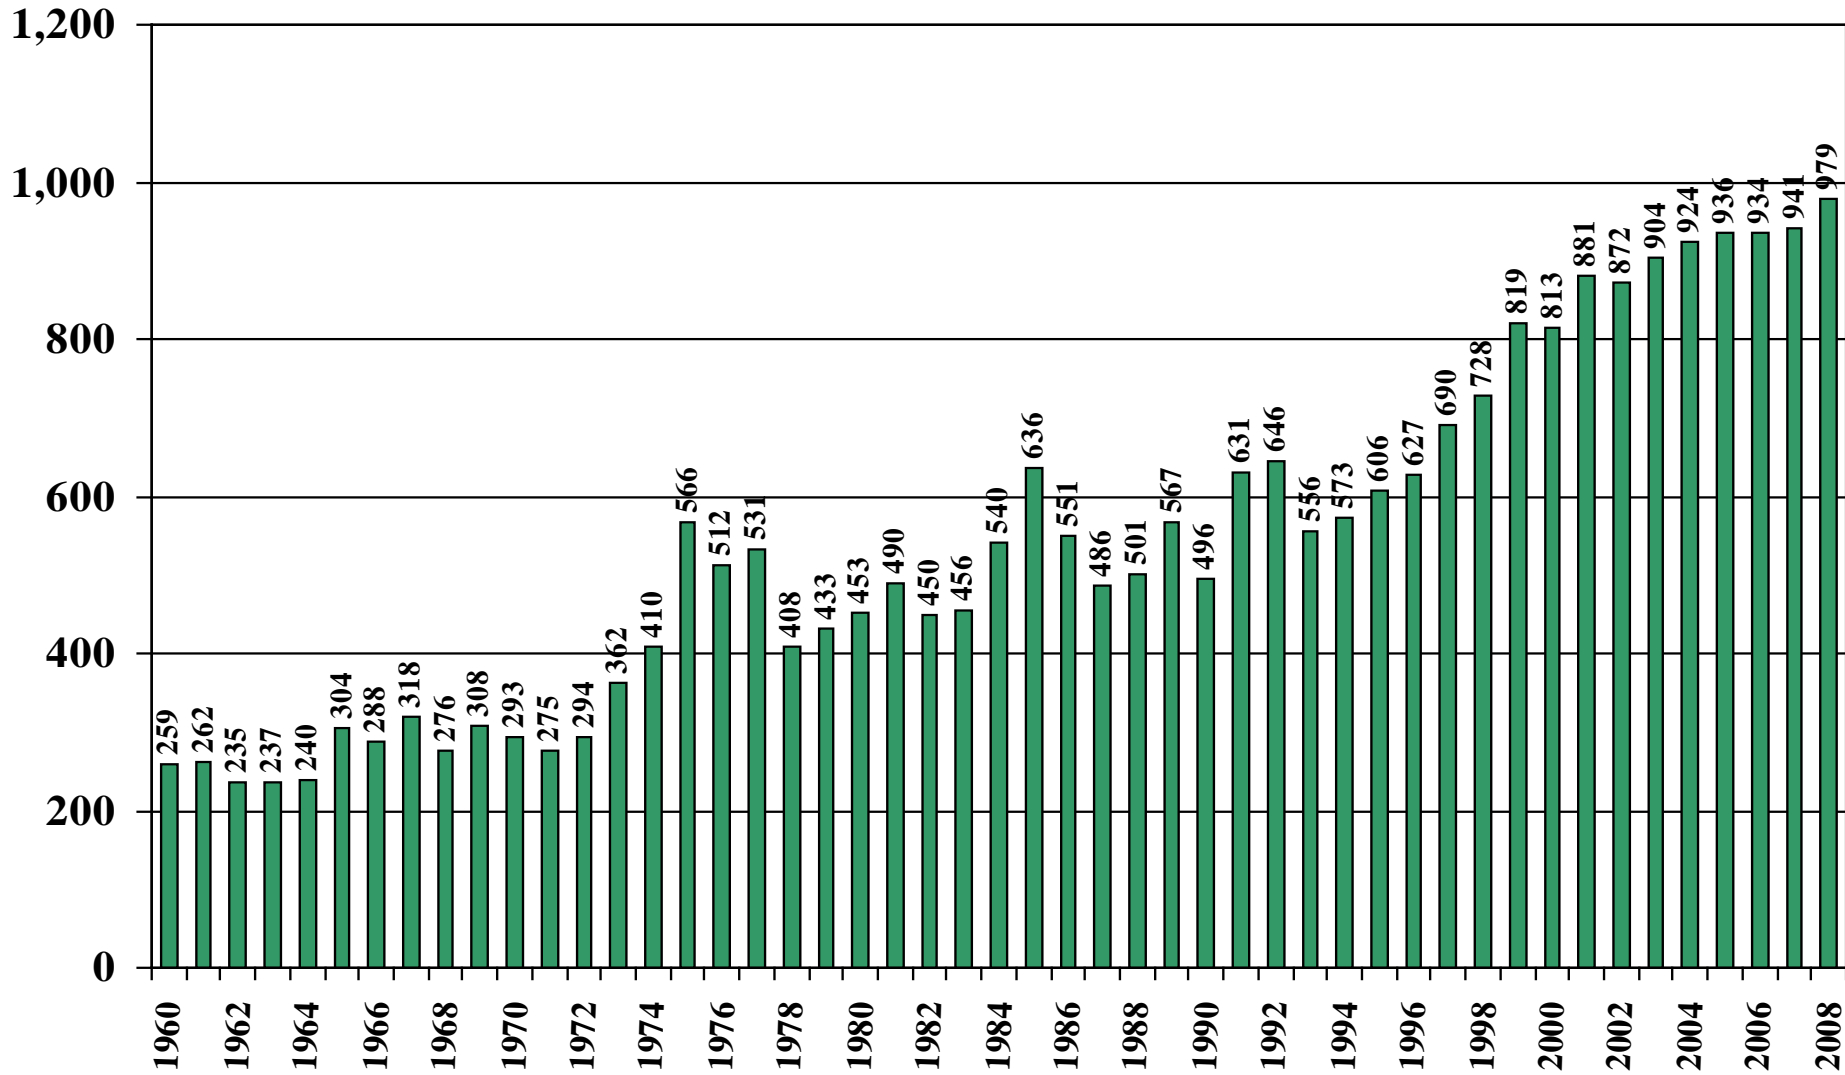

Mexico Rice Total Distribution (1,000 Metric Tons) 1960/61 – 2008/09

Source: [USDA Foreign Agricultural Service](#)

September 2, 2008