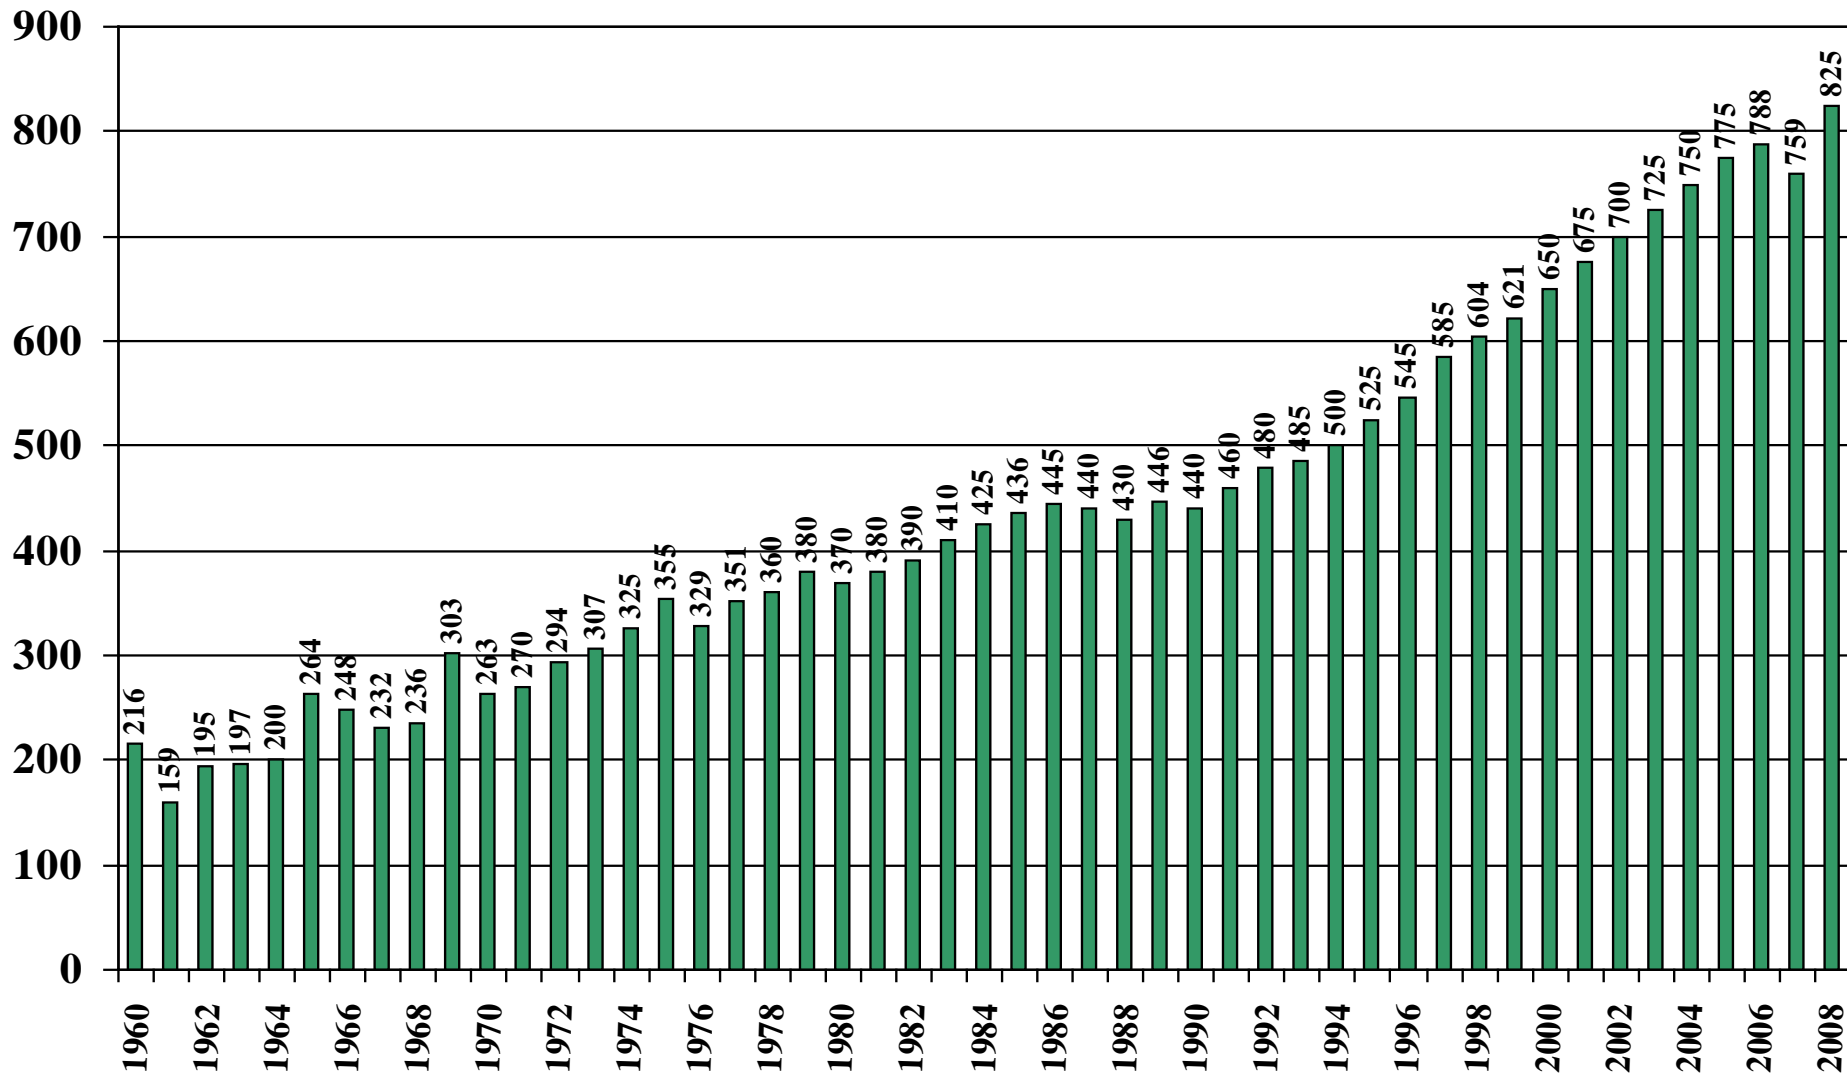

Mexico

USDA Supply and Demand Estimates

September 2, 2008

Mexico Rice Acreage Harvested 1960/61 – 2008/09

Source: [USDA Foreign Agricultural Service](#)

September 2, 2008

Mexico Rice Milled Production (1,000 Metric Tons) 1960/61 – 2008/09

Source: [USDA Foreign Agricultural Service](#)

September 2, 2008

Mexico Rice Jan-Dec Imports (1,000 Metric Tons) 1960/61 – 2008/09

Source: [USDA Foreign Agricultural Service](#)

September 2, 2008

Mexico Rice Jan-Dec Exports (1,000 Metric Tons) 1960/61 – 2008/09

Source: [USDA Foreign Agricultural Service](#)

September 2, 2008

Mexico Rice Total Domestic Consumption (1,000 Metric Tons) 1960/61 – 2008/09

Source: [USDA Foreign Agricultural Service](#)

September 2, 2008