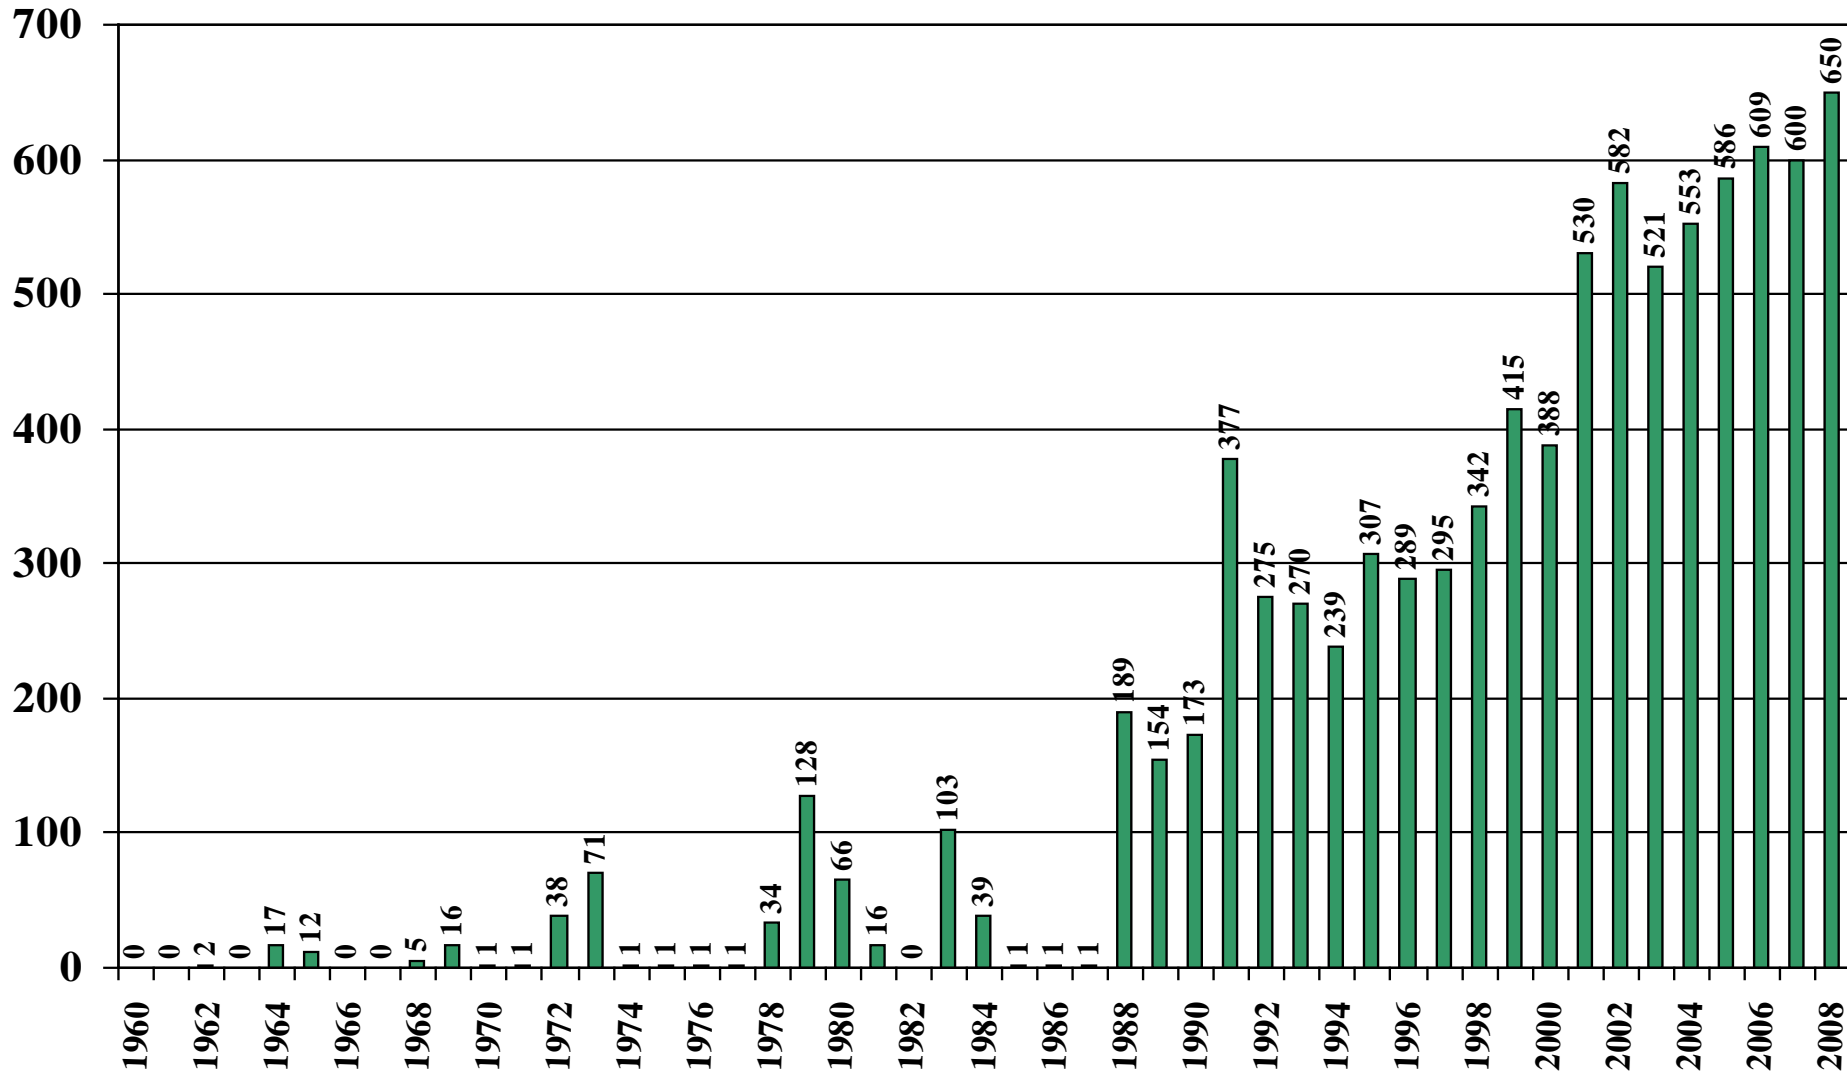

Mexico

USDA Supply and Demand Estimates

September 2, 2008

Mexico Rice Acreage Harvested 1960/61 – 2008/09

Source: [USDA Foreign Agricultural Service](#)

September 2, 2008

Mexico Rice Milled Production (1,000 Metric Tons) 1960/61 – 2008/09

Source: [USDA Foreign Agricultural Service](#)

September 2, 2008

Mexico Rice Jan-Dec Imports (1,000 Metric Tons) 1960/61 – 2008/09

Source: [USDA Foreign Agricultural Service](#)

September 2, 2008

Mexico Rice Jan-Dec Exports (1,000 Metric Tons) 1960/61 – 2008/09

Source: [USDA Foreign Agricultural Service](#)

September 2, 2008

Mexico Rice Total Domestic Consumption (1,000 Metric Tons) 1960/61 – 2008/09

Source: [USDA Foreign Agricultural Service](#)

September 2, 2008