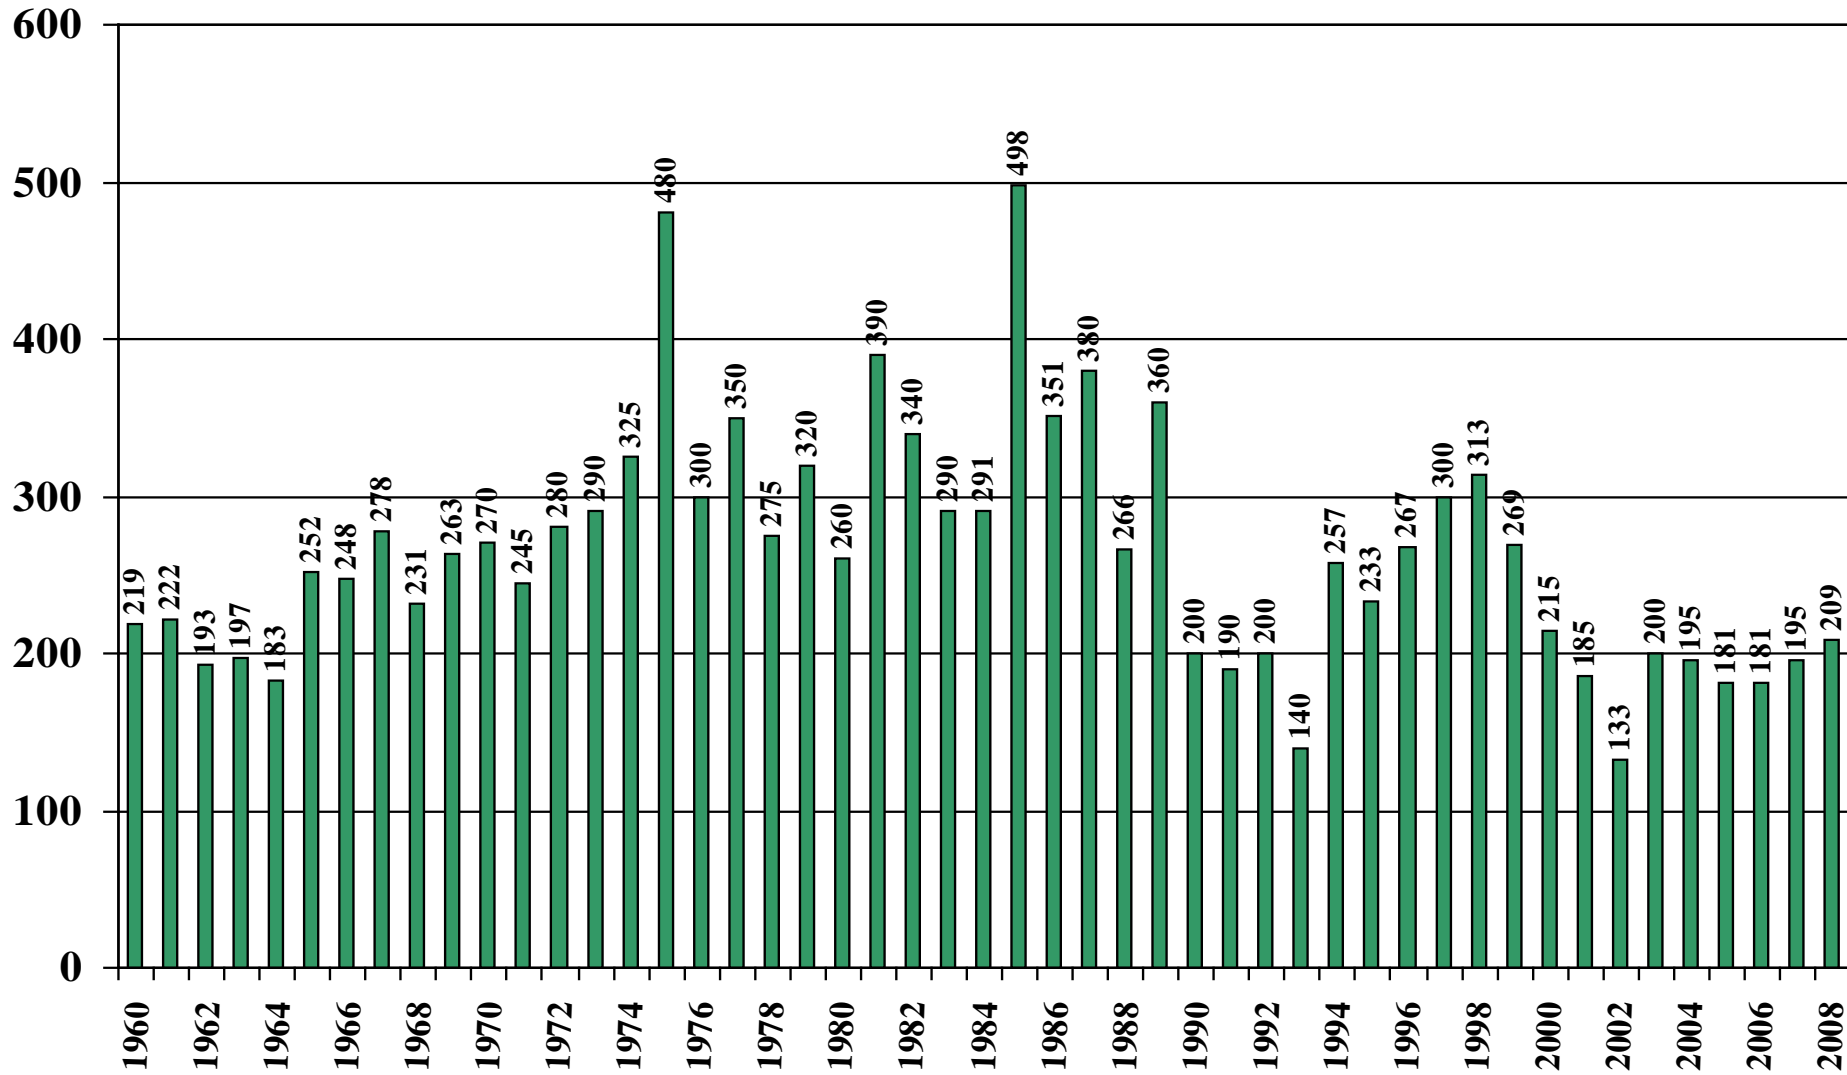

Mexico

USDA Supply and Demand Estimates

September 2, 2008

Mexico Rice Acreage Harvested 1960/61 – 2008/09

Source: [USDA Foreign Agricultural Service](#)

September 2, 2008

Mexico Rice Milled Production (1,000 Metric Tons) 1960/61 – 2008/09

Source: [USDA Foreign Agricultural Service](#)

September 2, 2008

Mexico Rice Jan-Dec Imports (1,000 Metric Tons) 1960/61 – 2008/09

Source: [USDA Foreign Agricultural Service](#)

September 2, 2008

Mexico Rice Jan-Dec Exports (1,000 Metric Tons) 1960/61 – 2008/09

Source: [USDA Foreign Agricultural Service](#)

September 2, 2008

Mexico Rice Total Domestic Consumption (1,000 Metric Tons) 1960/61 – 2008/09

Source: [USDA Foreign Agricultural Service](#)

September 2, 2008