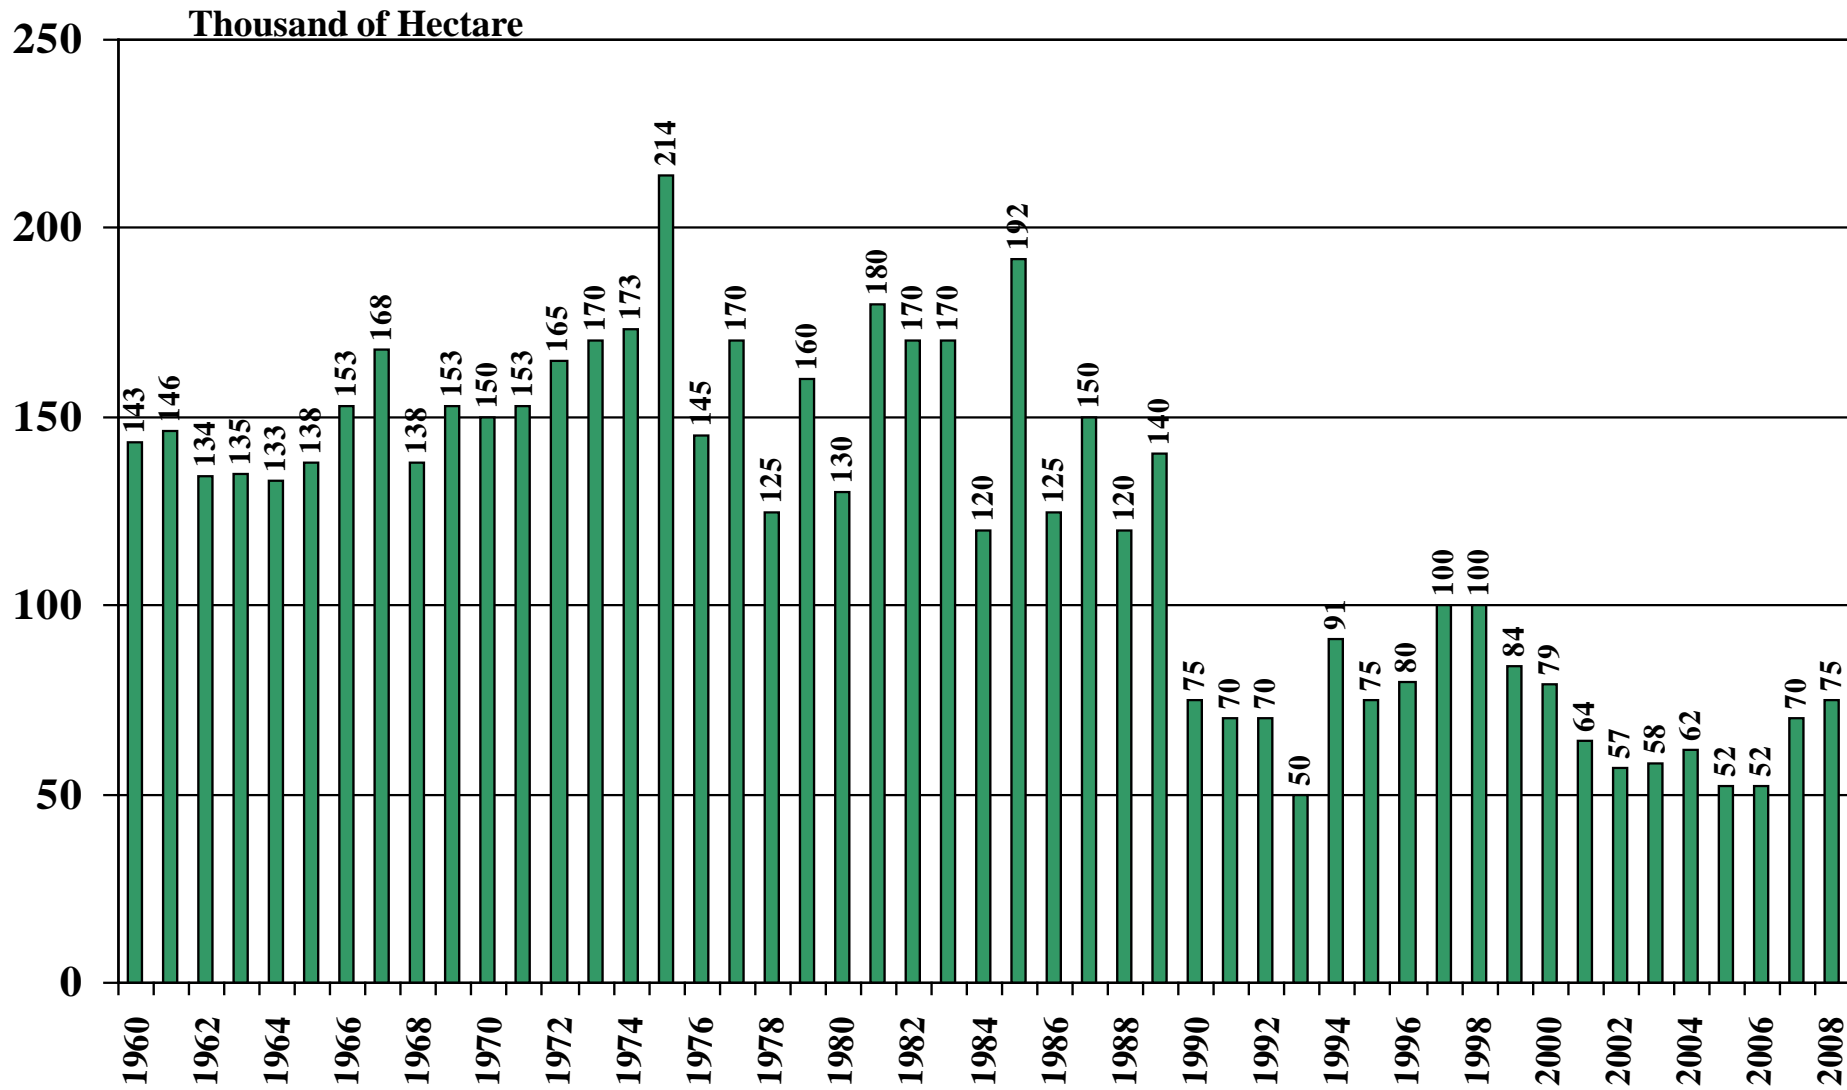

Mexico

USDA Supply and Demand Estimates

September 2, 2008

Mexico Rice Acreage Harvested 1960/61 – 2008/09

Source: [USDA Foreign Agricultural Service](#)

September 2, 2008

Mexico Rice Milled Production (1,000 Metric Tons) 1960/61 – 2008/09

Source: [USDA Foreign Agricultural Service](#)

September 2, 2008

Mexico Rice Jan-Dec Imports (1,000 Metric Tons) 1960/61 – 2008/09

Source: [USDA Foreign Agricultural Service](#)

September 2, 2008

Mexico Rice Jan-Dec Exports (1,000 Metric Tons) 1960/61 – 2008/09

Source: [USDA Foreign Agricultural Service](#)

September 2, 2008

Mexico Rice Total Domestic Consumption (1,000 Metric Tons) 1960/61 – 2008/09

Source: [USDA Foreign Agricultural Service](#)

September 2, 2008