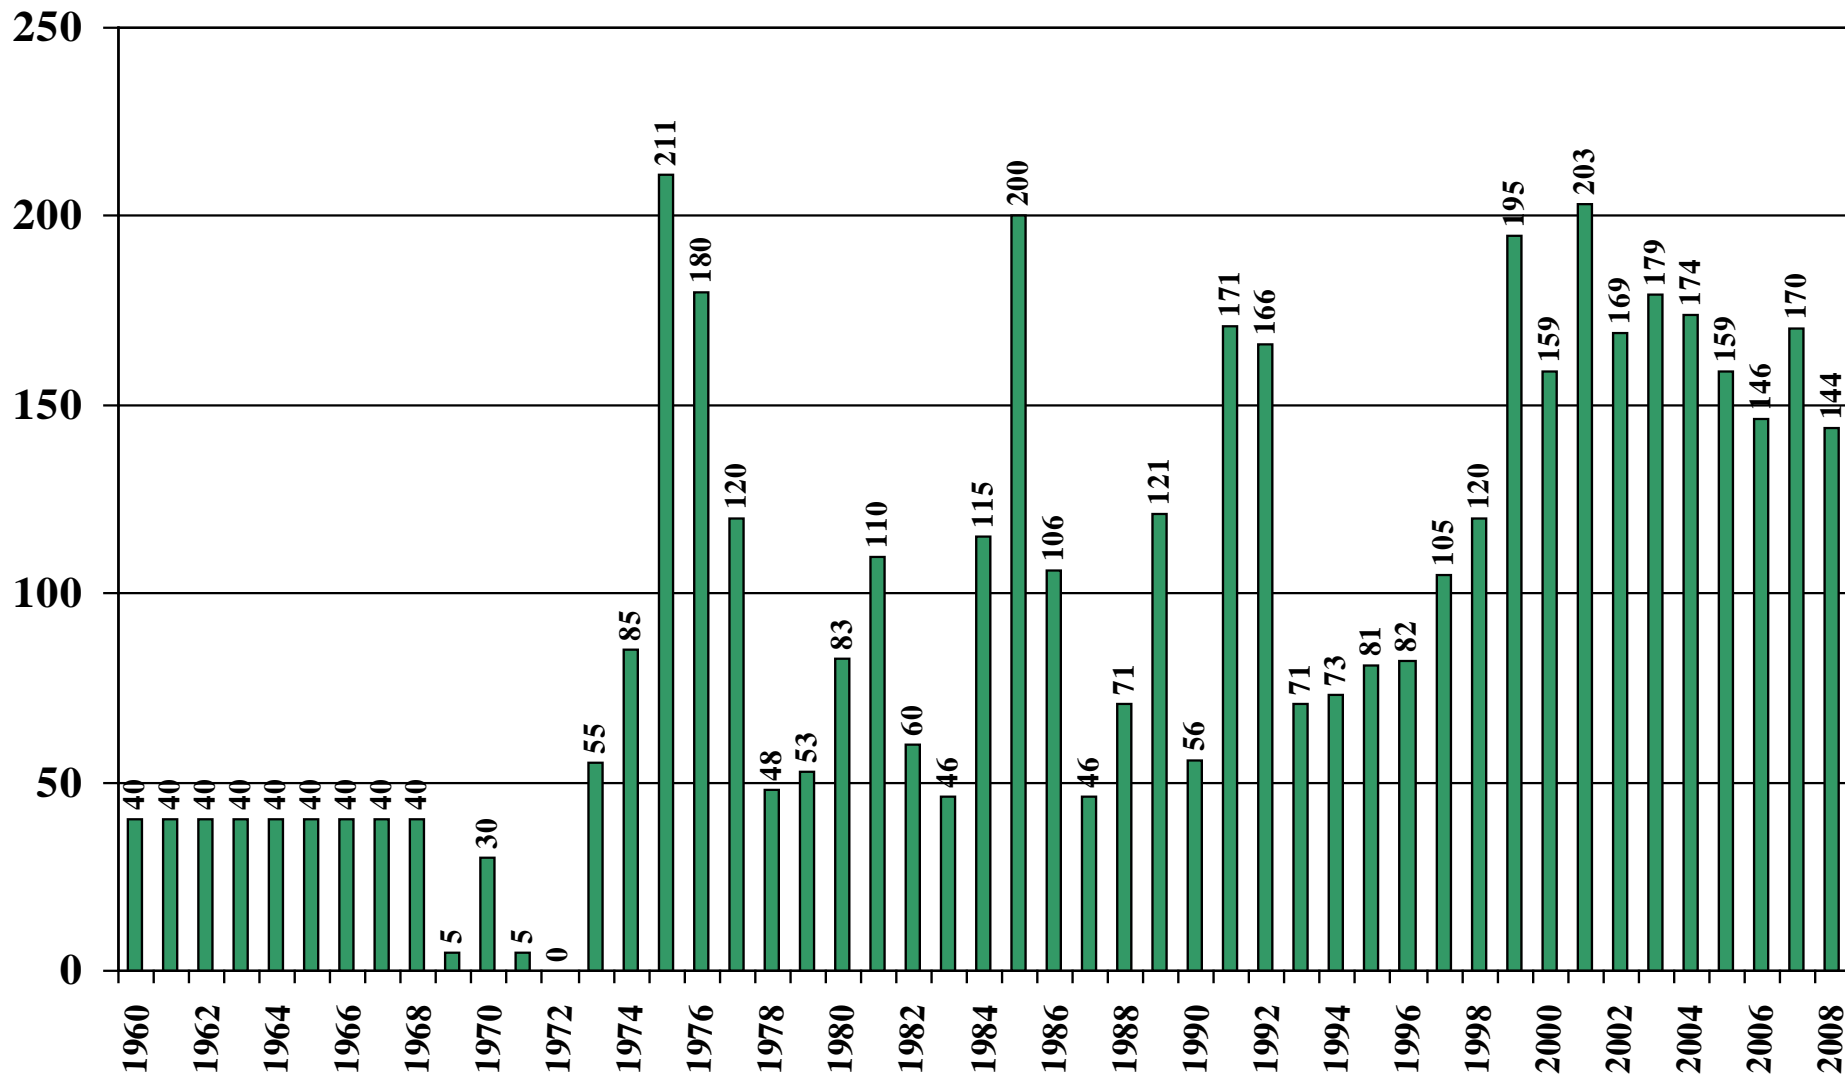

Mexico Rice Ending Stocks (1,000 Metric Tons) 1960/61 – 2008/09

Source: [USDA Foreign Agricultural Service](#)