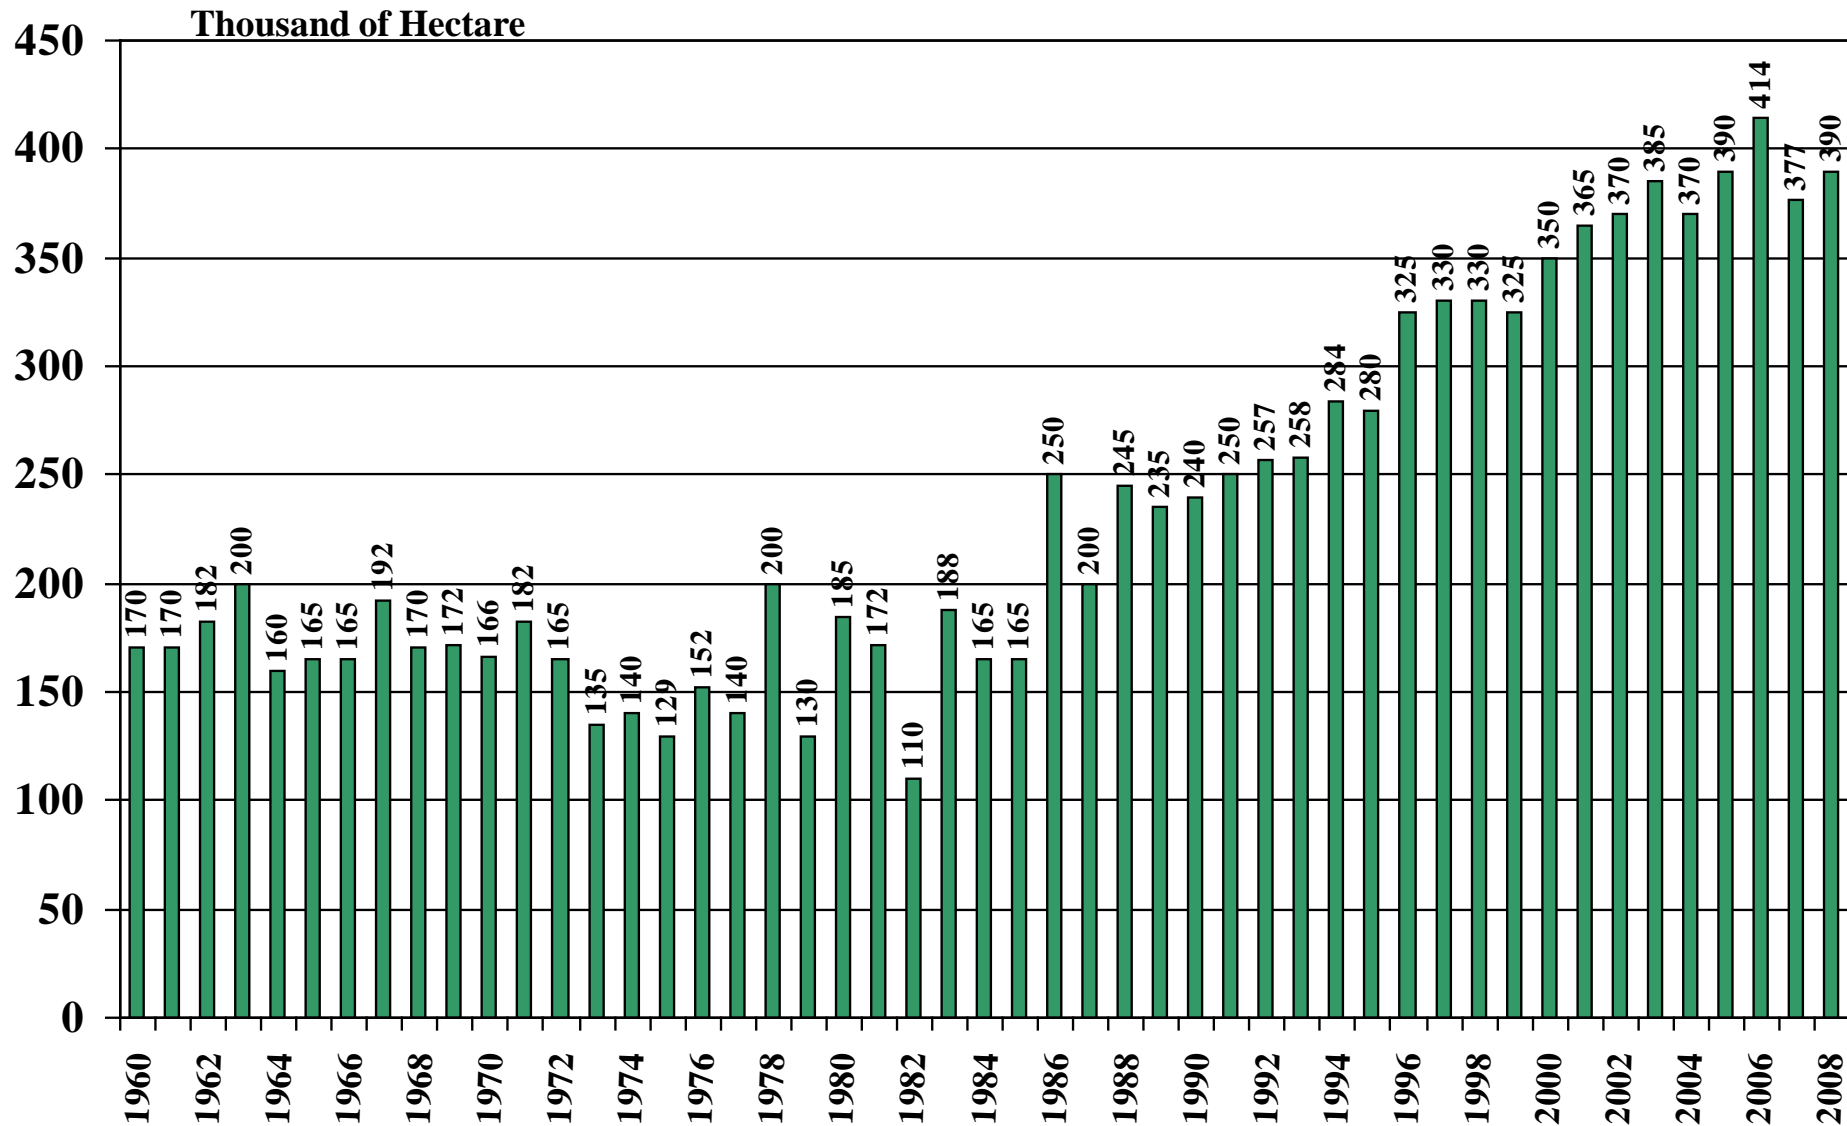

Mali

USDA Supply and Demand Estimates

September 2, 2008

Mali Rice Acreage Harvested 1960/61 – 2008/09

Source: [USDA Foreign Agricultural Service](#)

September 2, 2008

Mali Rice Milled Production (1,000 Metric Tons) 1960/61 – 2008/09

Source: [USDA Foreign Agricultural Service](#)

September 2, 2008

Mali Rice Jan-Dec Imports (1,000 Metric Tons) 1960/61 – 2008/09

Source: [USDA Foreign Agricultural Service](#)

September 2, 2008

Mali Rice Jan-Dec Exports (1,000 Metric Tons) 1960/61 – 2008/09

Source: [USDA Foreign Agricultural Service](#)

September 2, 2008

Mali Rice Total Domestic Consumption (1,000 Metric Tons) 1960/61 – 2008/09

Source: [USDA Foreign Agricultural Service](#)

September 2, 2008

Mali Rice Total Distribution (1,000 Metric Tons) 1960/61 – 2008/09

Source: [USDA Foreign Agricultural Service](#)

September 2, 2008

Mali Rice Ending Stocks (1,000 Metric Tons) 1960/61 – 2008/09

Source: [USDA Foreign Agricultural Service](#)