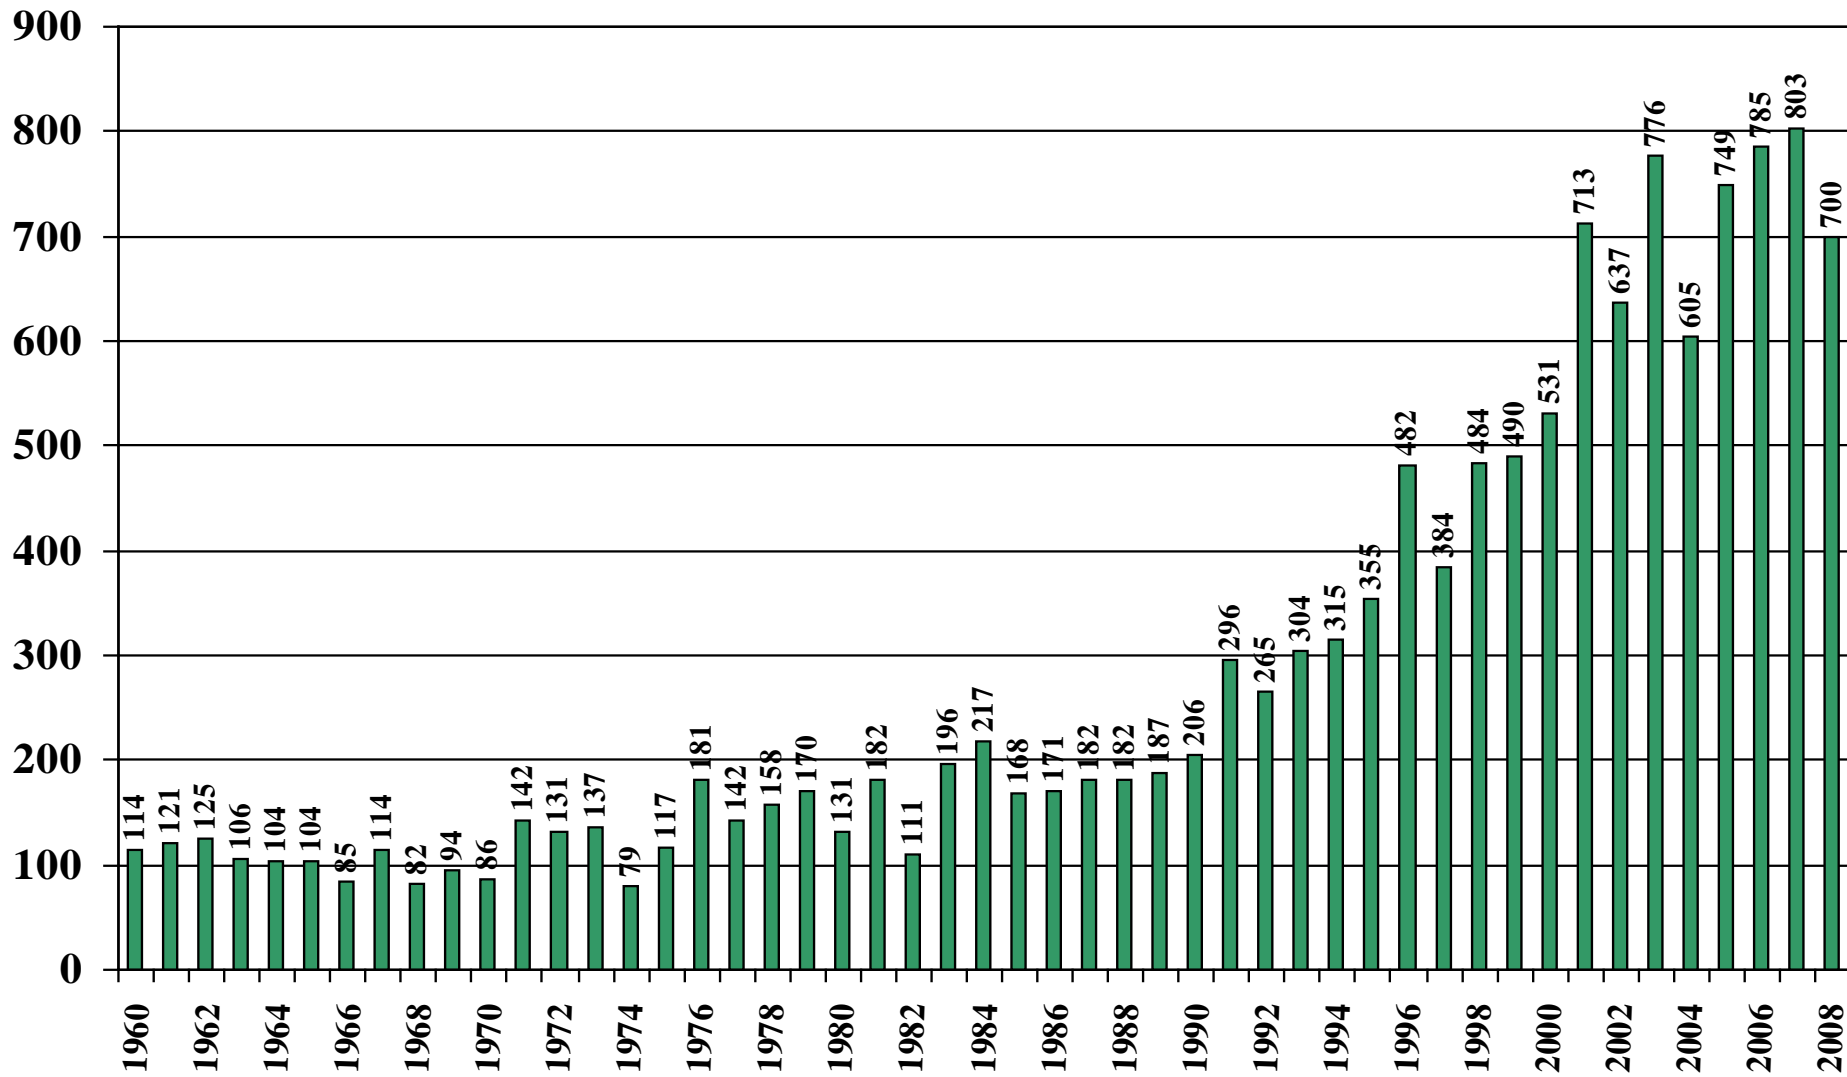

Mali

USDA Supply and Demand Estimates

September 2, 2008

Mali Rice Acreage Harvested 1960/61 – 2008/09

Source: [USDA Foreign Agricultural Service](#)

September 2, 2008

Mali Rice Milled Production (1,000 Metric Tons) 1960/61 – 2008/09

Source: [USDA Foreign Agricultural Service](#)

September 2, 2008

Mali Rice Jan-Dec Imports (1,000 Metric Tons) 1960/61 – 2008/09

Source: [USDA Foreign Agricultural Service](#)

September 2, 2008

Mali Rice Jan-Dec Exports (1,000 Metric Tons) 1960/61 – 2008/09

Source: [USDA Foreign Agricultural Service](#)

September 2, 2008

Mali Rice Total Domestic Consumption (1,000 Metric Tons) 1960/61 – 2008/09

Source: [USDA Foreign Agricultural Service](#)

September 2, 2008