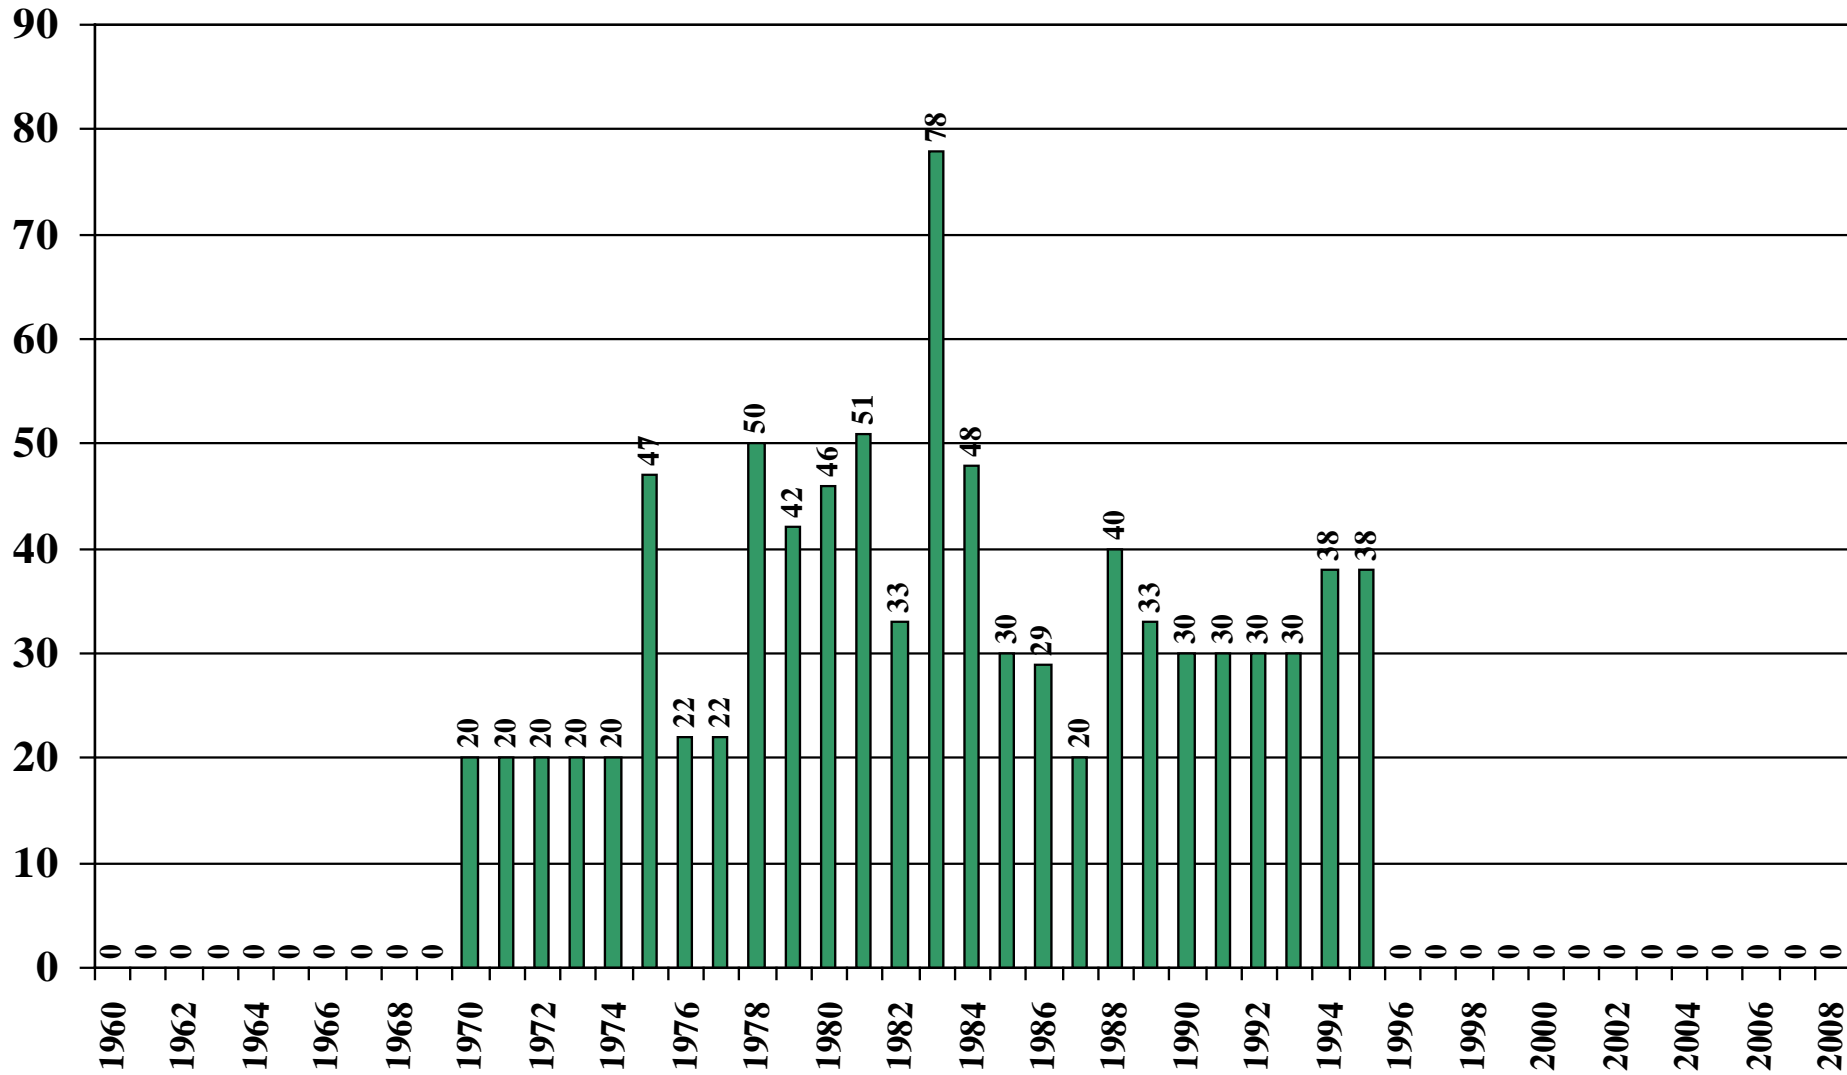

Mali

USDA Supply and Demand Estimates

September 2, 2008

Mali Rice Acreage Harvested 1960/61 – 2008/09

Source: [USDA Foreign Agricultural Service](#)

September 2, 2008

Mali Rice Milled Production (1,000 Metric Tons) 1960/61 – 2008/09

Source: [USDA Foreign Agricultural Service](#)

September 2, 2008

Mali Rice Total Domestic Consumption (1,000 Metric Tons) 1960/61 – 2008/09

Source: [USDA Foreign Agricultural Service](#)

September 2, 2008

Mali Rice Total Distribution (1,000 Metric Tons) 1960/61 – 2008/09

Source: [USDA Foreign Agricultural Service](#)

September 2, 2008

Mali Rice Ending Stocks (1,000 Metric Tons) 1960/61 – 2008/09

Source: [USDA Foreign Agricultural Service](#)