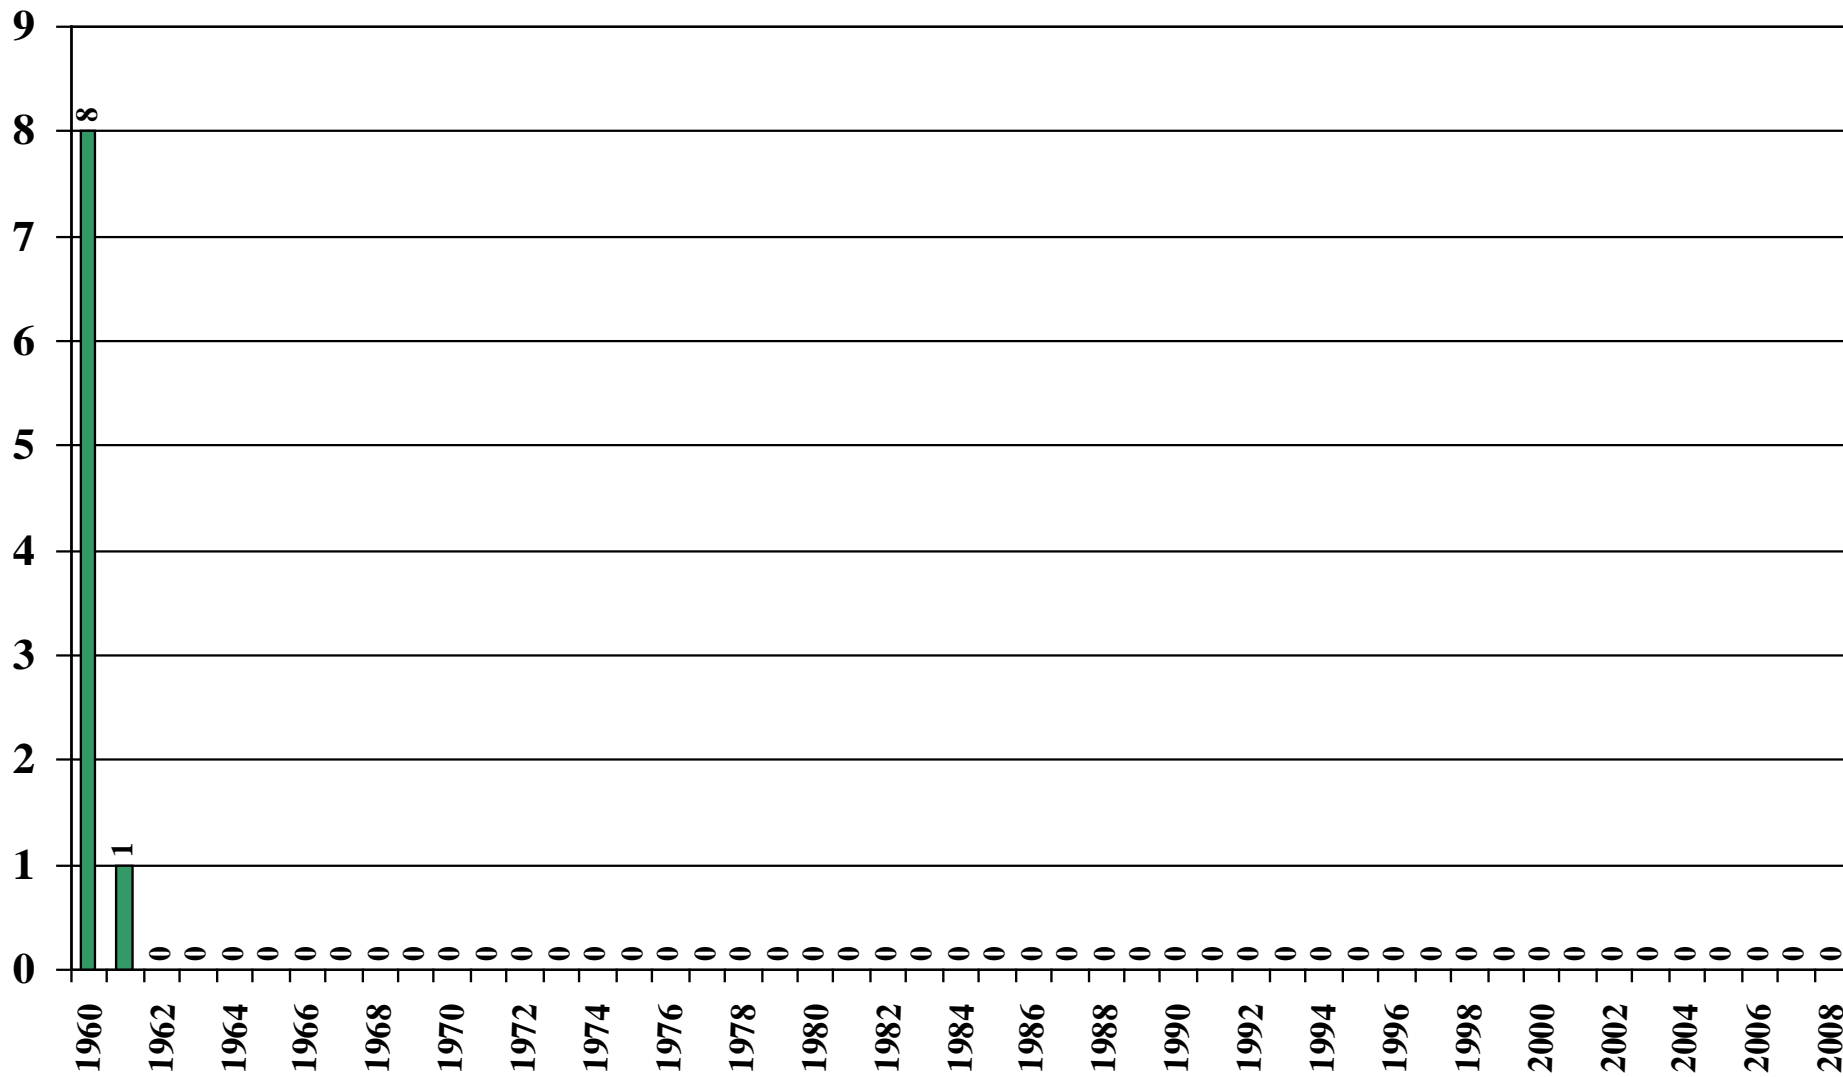

Mali Rice Jan-Dec Exports (1,000 Metric Tons) 1960/61 – 2008/09

Source: [USDA Foreign Agricultural Service](#)

September 2, 2008