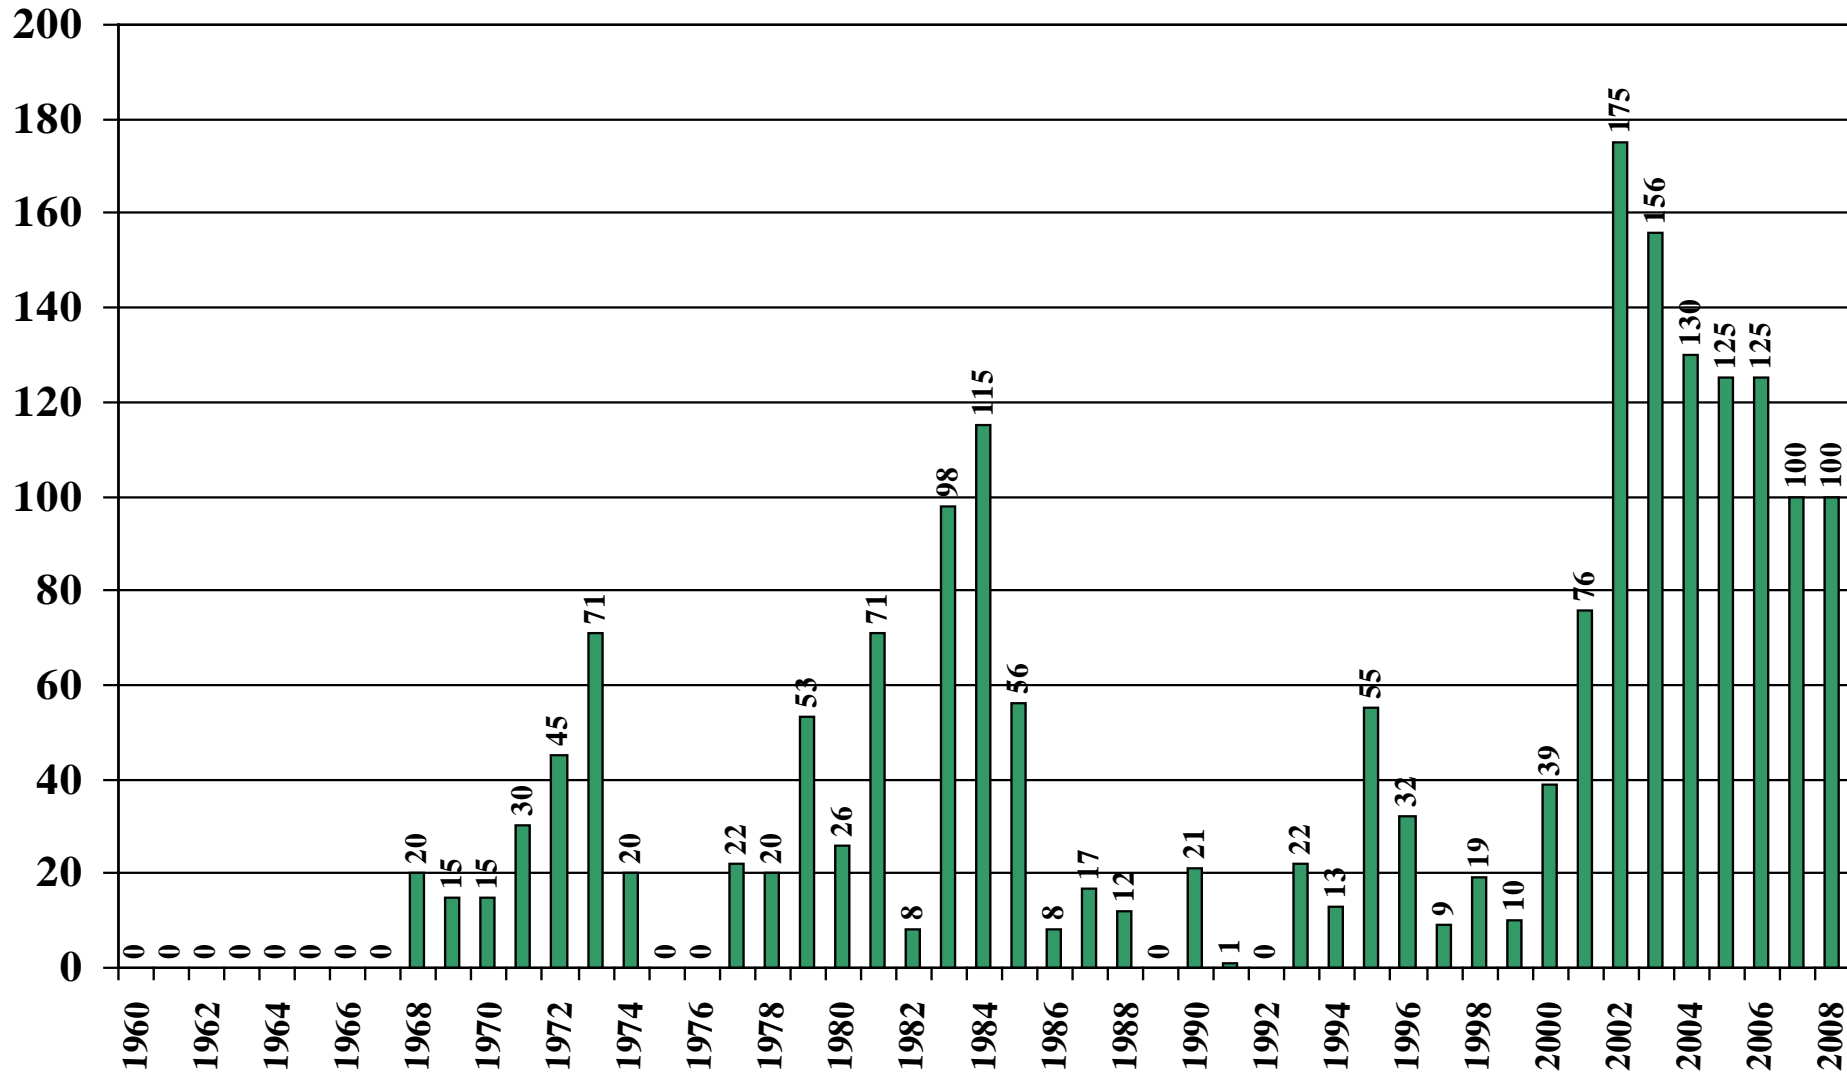

Mali

USDA Supply and Demand Estimates

September 2, 2008

Mali Rice Acreage Harvested 1960/61 – 2008/09

Source: [USDA Foreign Agricultural Service](#)

September 2, 2008

Mali Rice Milled Production (1,000 Metric Tons) 1960/61 – 2008/09

Source: [USDA Foreign Agricultural Service](#)

September 2, 2008

Mali Rice Jan-Dec Imports (1,000 Metric Tons) 1960/61 – 2008/09

Source: [USDA Foreign Agricultural Service](#)

September 2, 2008

Mali Rice Jan-Dec Exports (1,000 Metric Tons) 1960/61 – 2008/09

Source: [USDA Foreign Agricultural Service](#)

September 2, 2008

Mali Rice Total Domestic Consumption (1,000 Metric Tons) 1960/61 – 2008/09

Source: [USDA Foreign Agricultural Service](#)

September 2, 2008

Mali Rice Total Distribution (1,000 Metric Tons) 1960/61 – 2008/09

Source: [USDA Foreign Agricultural Service](#)

September 2, 2008

Mali Rice Ending Stocks (1,000 Metric Tons) 1960/61 – 2008/09

Source: [USDA Foreign Agricultural Service](#)