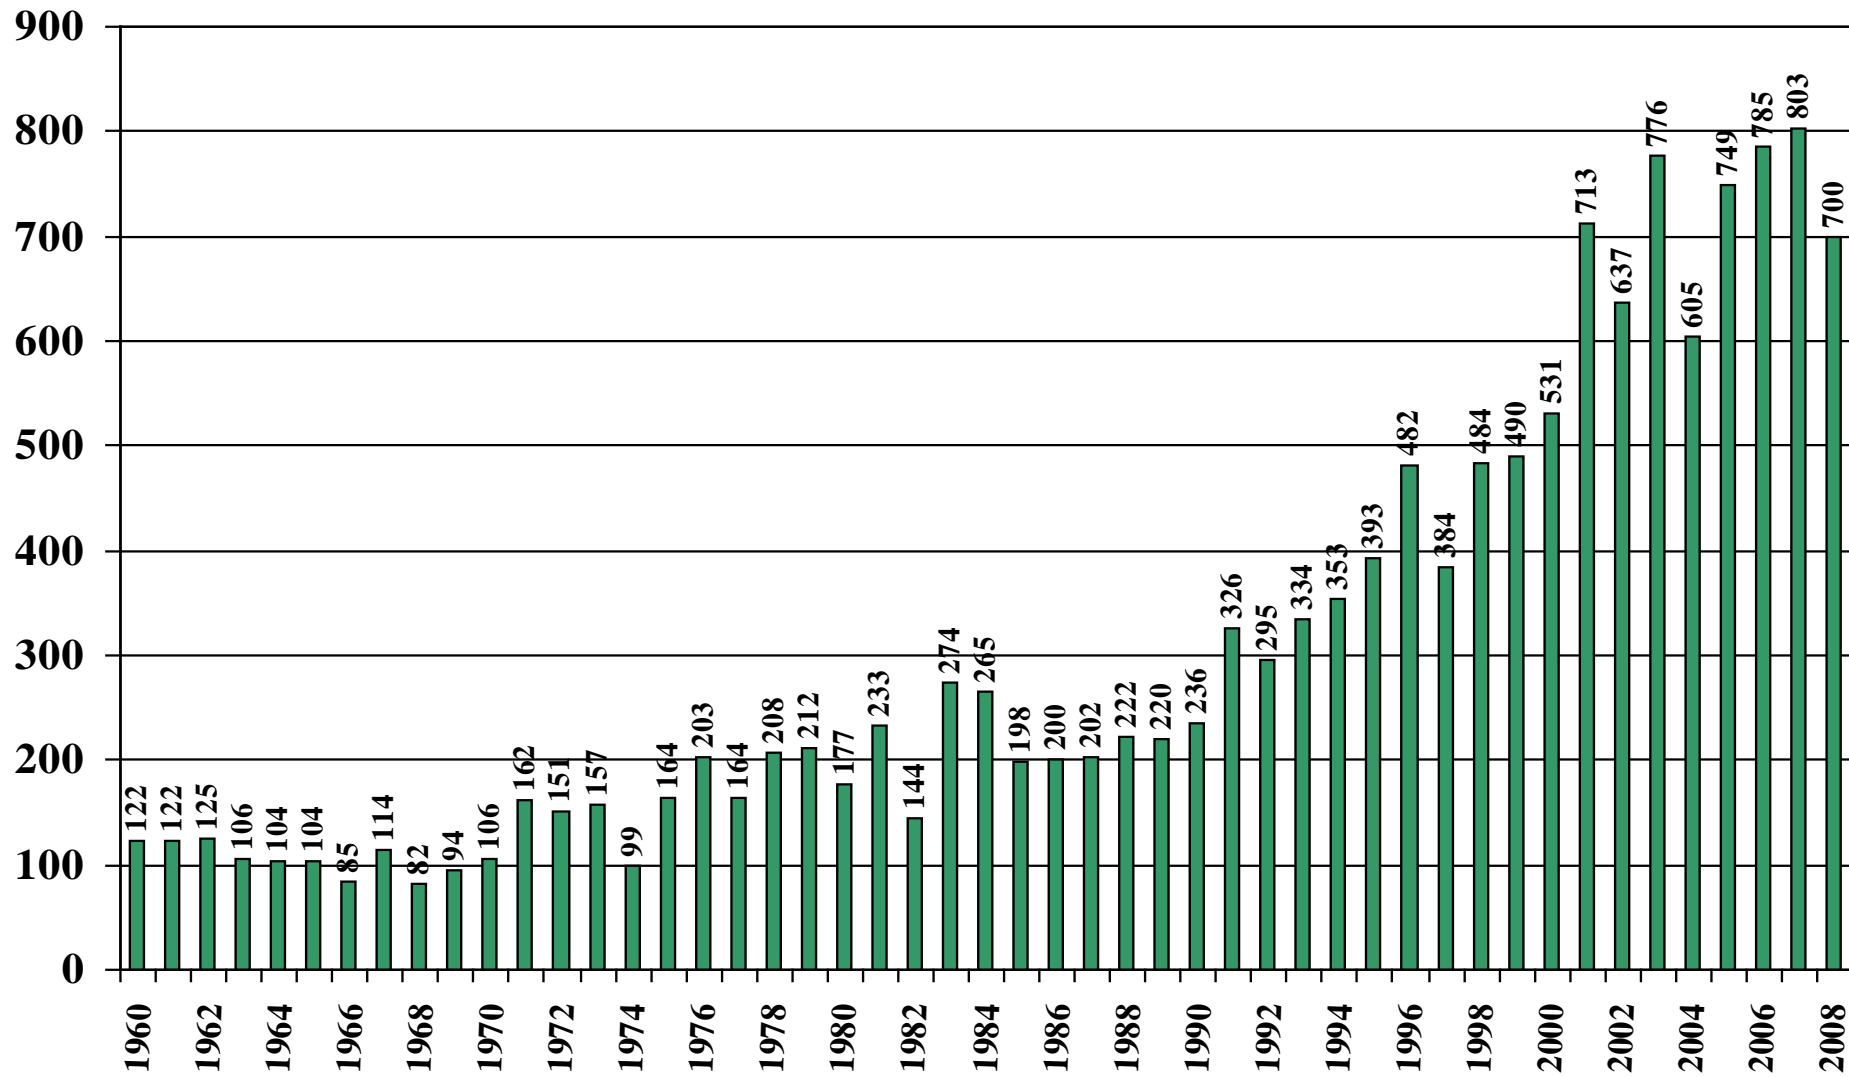

Mali

USDA Supply and Demand Estimates

September 2, 2008

Mali Rice Acreage Harvested 1960/61 – 2008/09

Source: [USDA Foreign Agricultural Service](#)

September 2, 2008

Mali Rice Milled Production (1,000 Metric Tons) 1960/61 – 2008/09

Source: [USDA Foreign Agricultural Service](#)

September 2, 2008

Mali Rice Total Domestic Consumption (1,000 Metric Tons) 1960/61 – 2008/09

Source: [USDA Foreign Agricultural Service](#)

September 2, 2008

Mali Rice Total Distribution (1,000 Metric Tons) 1960/61 – 2008/09

Source: [USDA Foreign Agricultural Service](#)

September 2, 2008

Mali Rice Ending Stocks (1,000 Metric Tons) 1960/61 – 2008/09

Source: [USDA Foreign Agricultural Service](#)