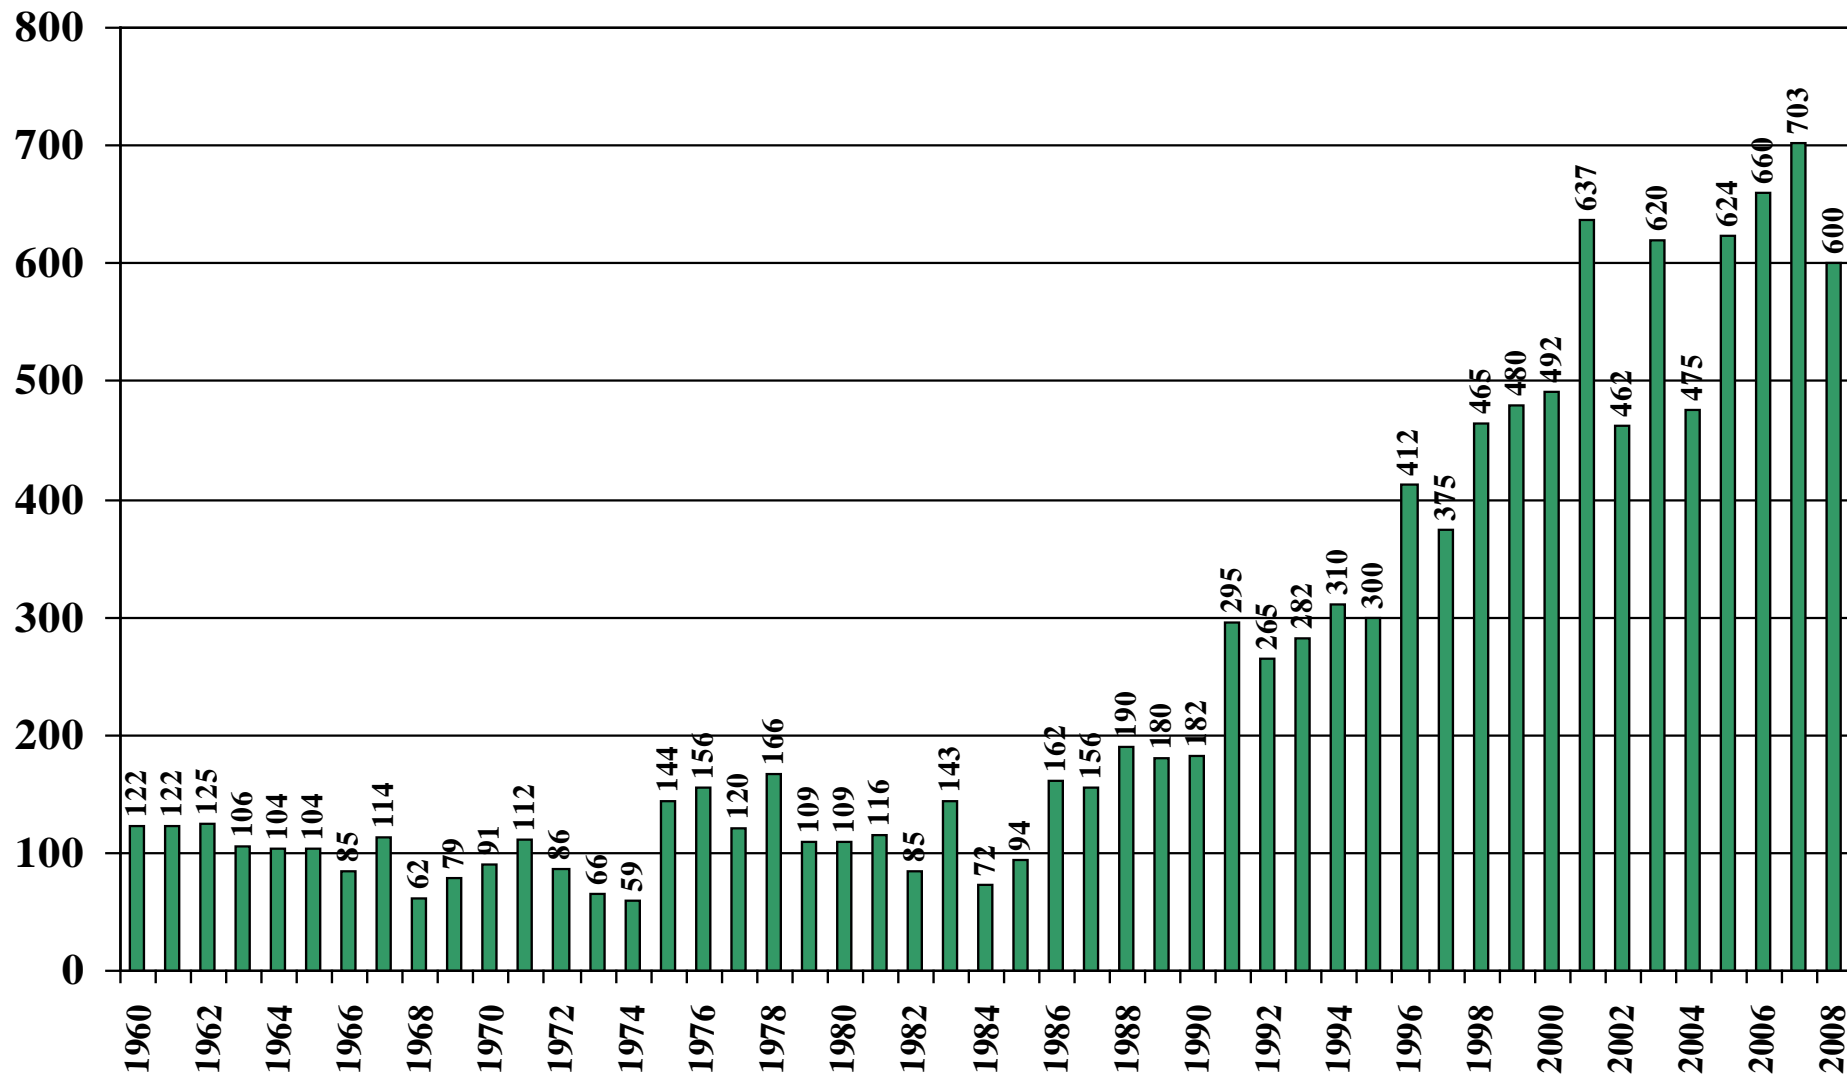

Mali

USDA Supply and Demand Estimates

September 2, 2008

Mali Rice Acreage Harvested 1960/61 – 2008/09

Source: [USDA Foreign Agricultural Service](#)

September 2, 2008

Mali Rice Milled Production (1,000 Metric Tons) 1960/61 – 2008/09

Source: [USDA Foreign Agricultural Service](#)

September 2, 2008

Mali Rice Jan-Dec Imports (1,000 Metric Tons) 1960/61 – 2008/09

Source: [USDA Foreign Agricultural Service](#)

September 2, 2008

Mali Rice Jan-Dec Exports (1,000 Metric Tons) 1960/61 – 2008/09

Source: [USDA Foreign Agricultural Service](#)

September 2, 2008

Mali Rice Total Domestic Consumption (1,000 Metric Tons) 1960/61 – 2008/09

Source: [USDA Foreign Agricultural Service](#)

September 2, 2008

Mali Rice Total Distribution (1,000 Metric Tons) 1960/61 – 2008/09

Source: [USDA Foreign Agricultural Service](#)

September 2, 2008

Mali Rice Ending Stocks (1,000 Metric Tons) 1960/61 – 2008/09

Source: [USDA Foreign Agricultural Service](#)