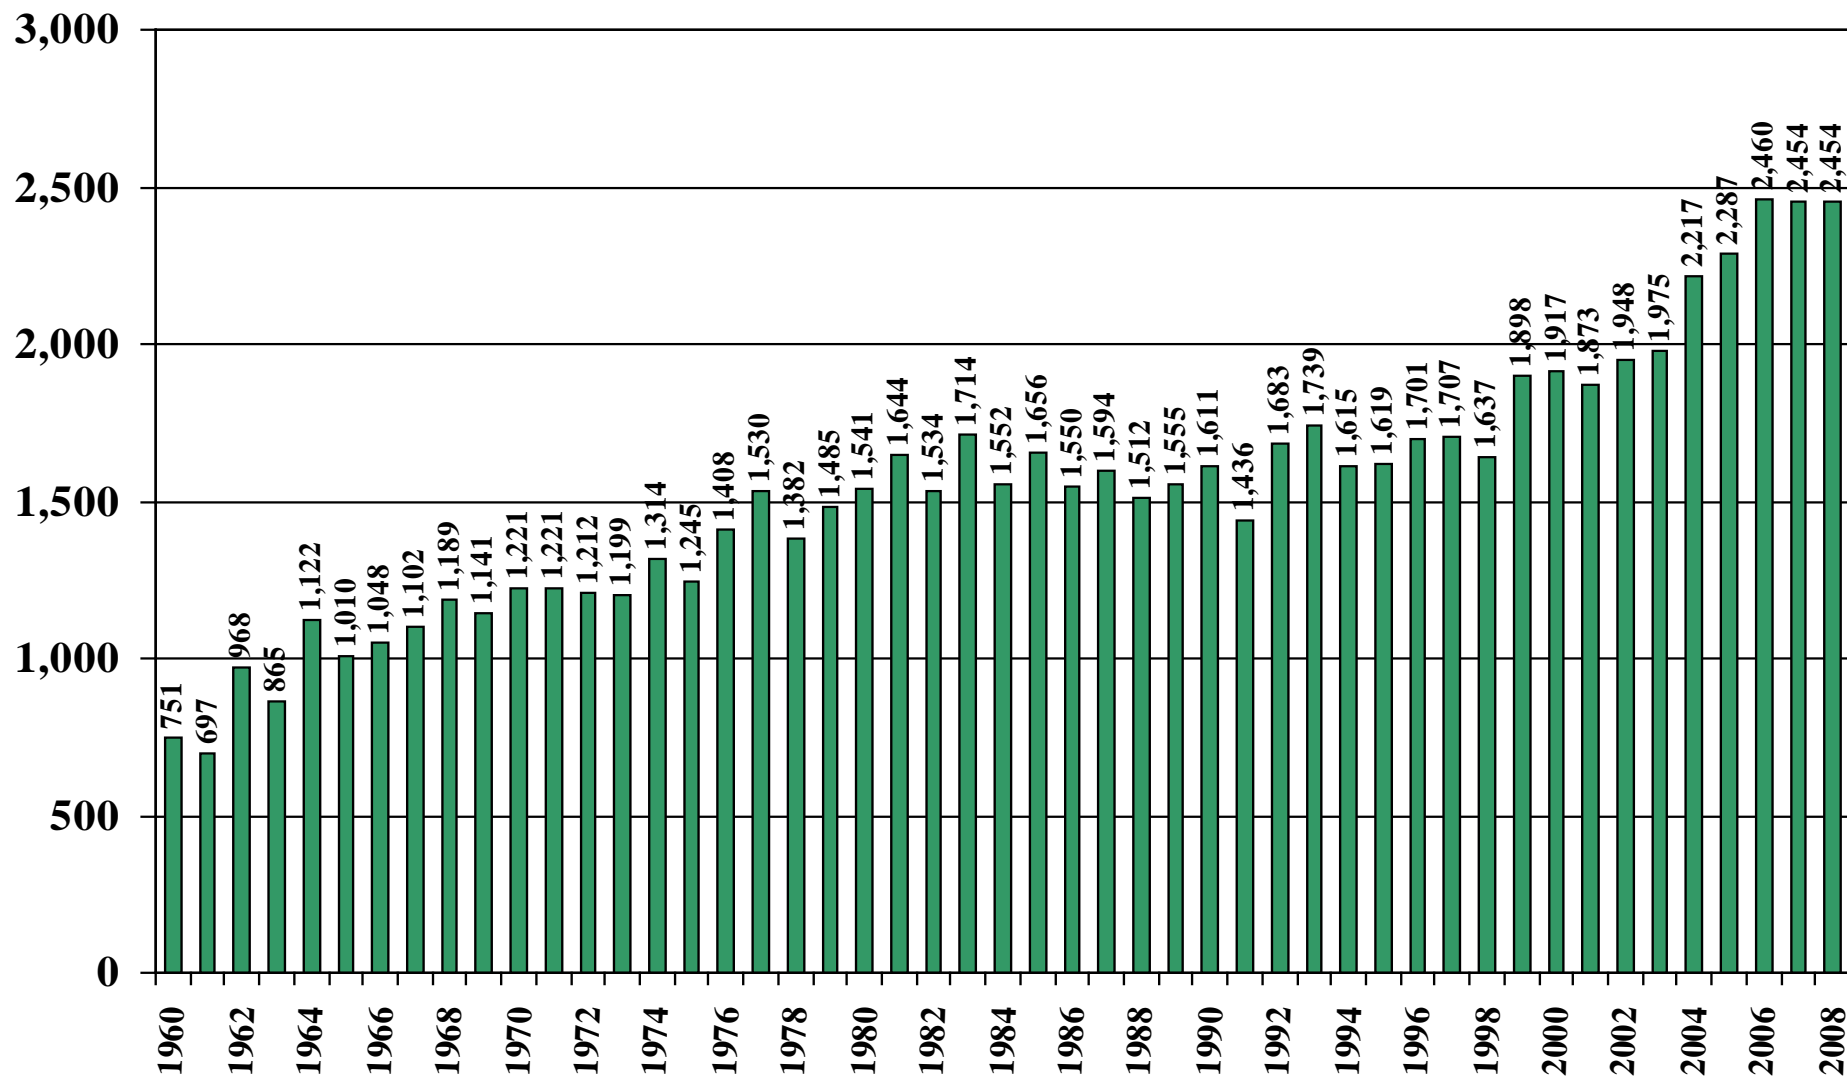

# Madagascar Rice Milled Production (1,000 Metric Tons) 1960/61 – 2008/09

Source: [USDA Foreign Agricultural Service](#)

# Madagascar Rice Jan-Dec Imports (1,000 Metric Tons) 1960/61 – 2008/09

Source: [USDA Foreign Agricultural Service](#)

September 2, 2008

# Madagascar Rice Jan-Dec Exports (1,000 Metric Tons) 1960/61 – 2008/09

Source: [USDA Foreign Agricultural Service](#)

September 2, 2008

# Madagascar Rice Total Domestic Consumption (1,000 Metric Tons) 1960/61 – 2008/09

Source: [USDA Foreign Agricultural Service](#)

September 2, 2008