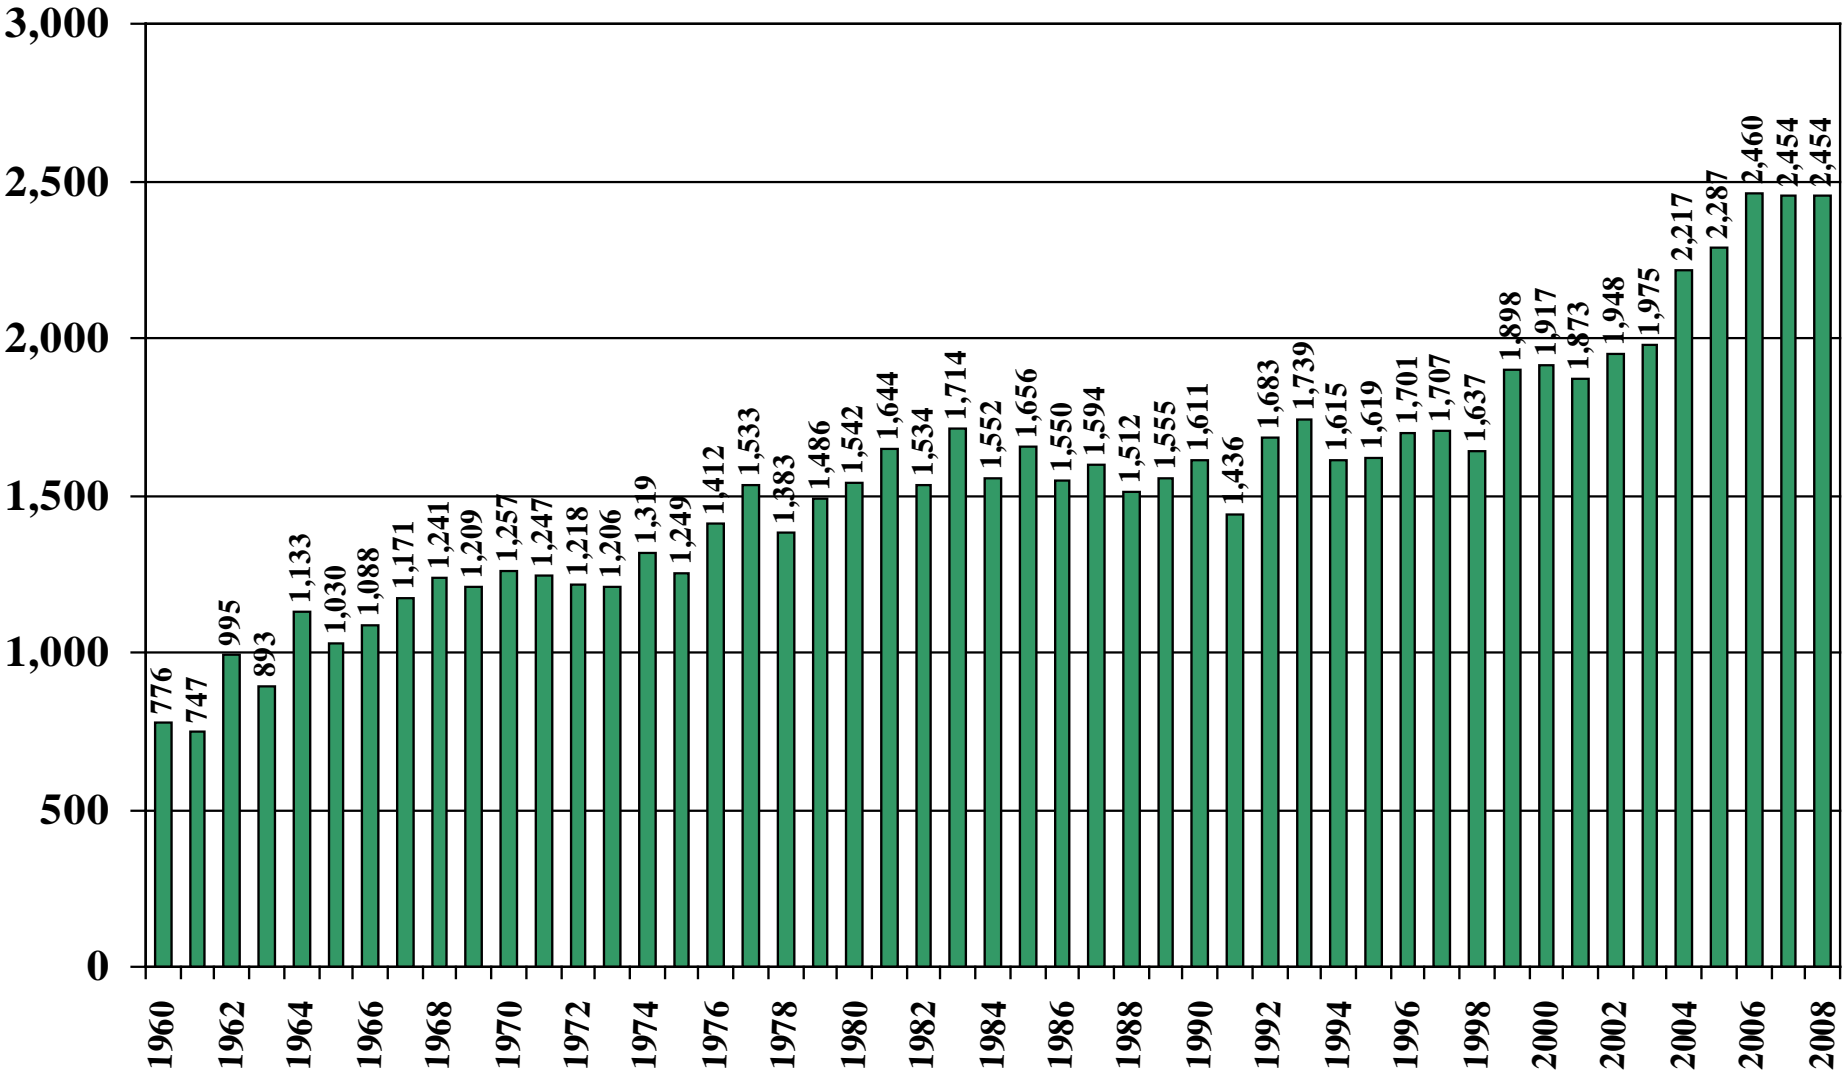

Madagascar Rice Total Distribution (1,000 Metric Tons) 1960/61 – 2008/09

Source: [USDA Foreign Agricultural Service](#)