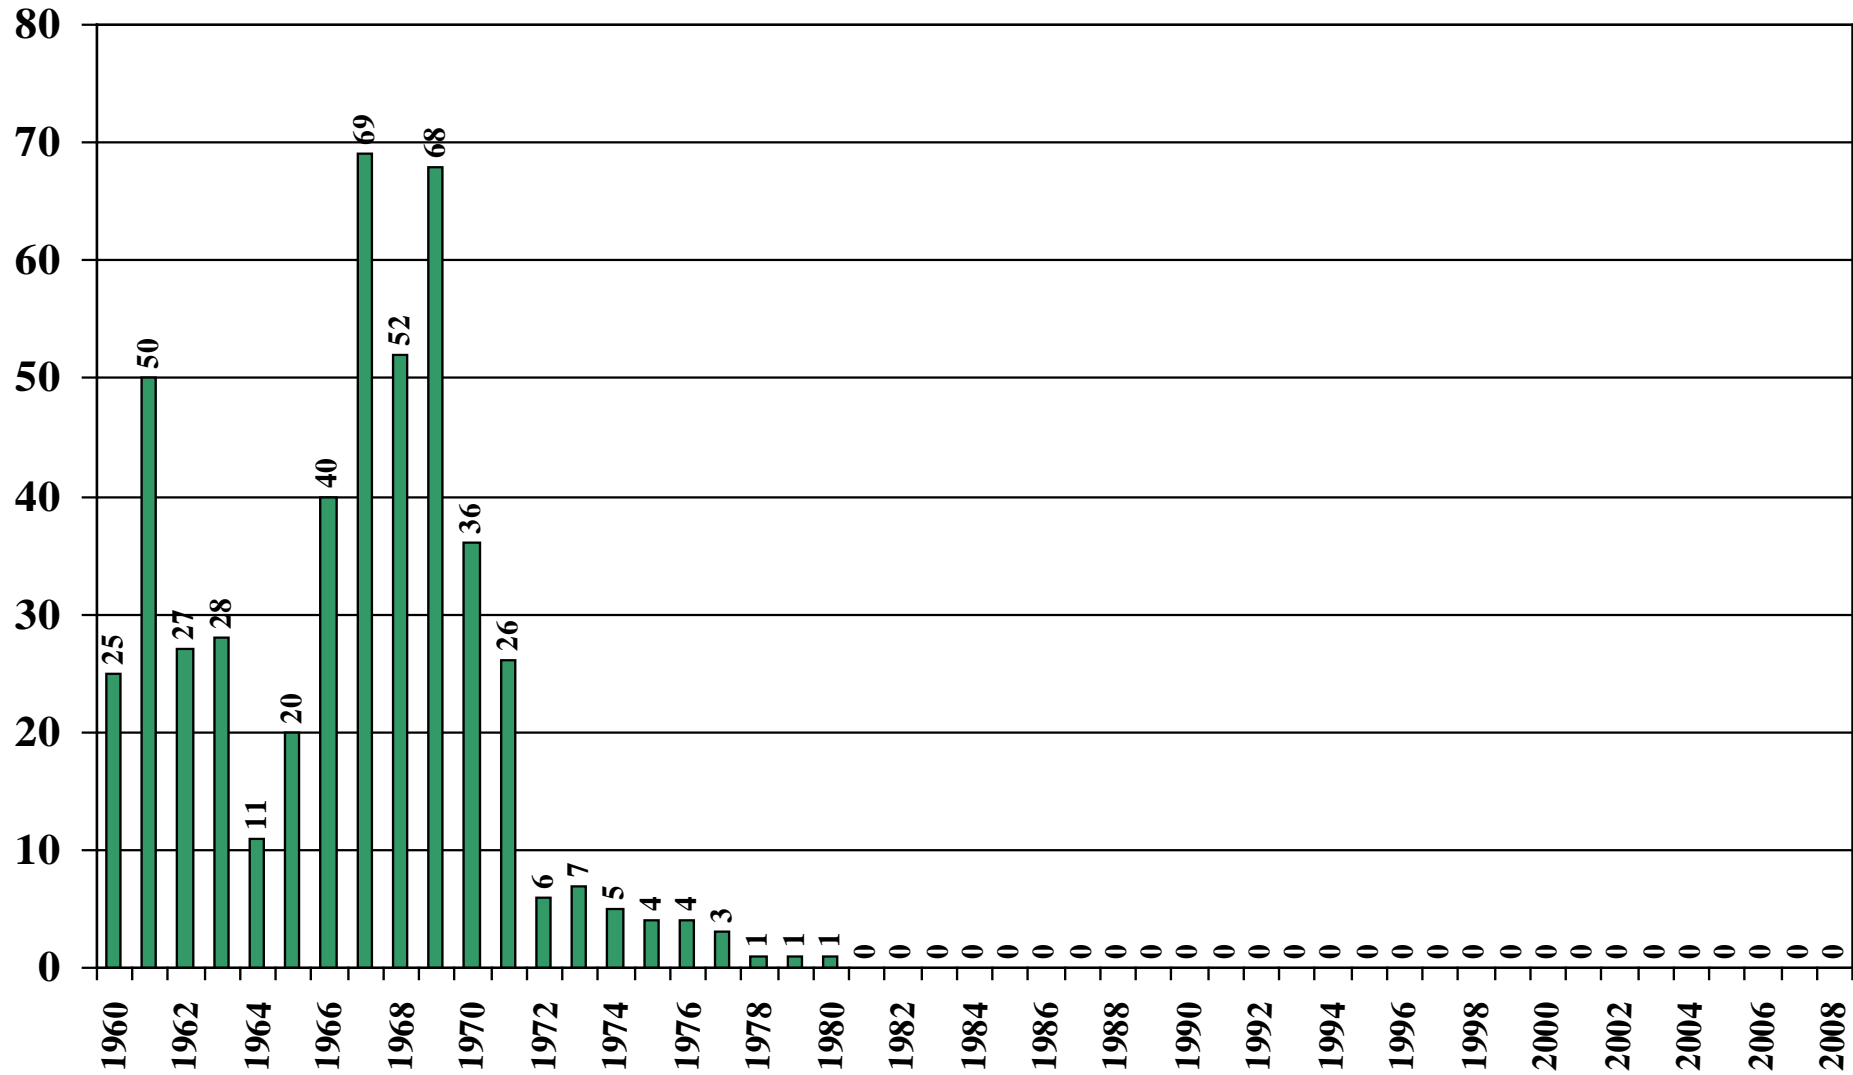

Madagascar Rice Jan-Dec Exports (1,000 Metric Tons) 1960/61 – 2008/09

Source: [USDA Foreign Agricultural Service](#)

September 2, 2008