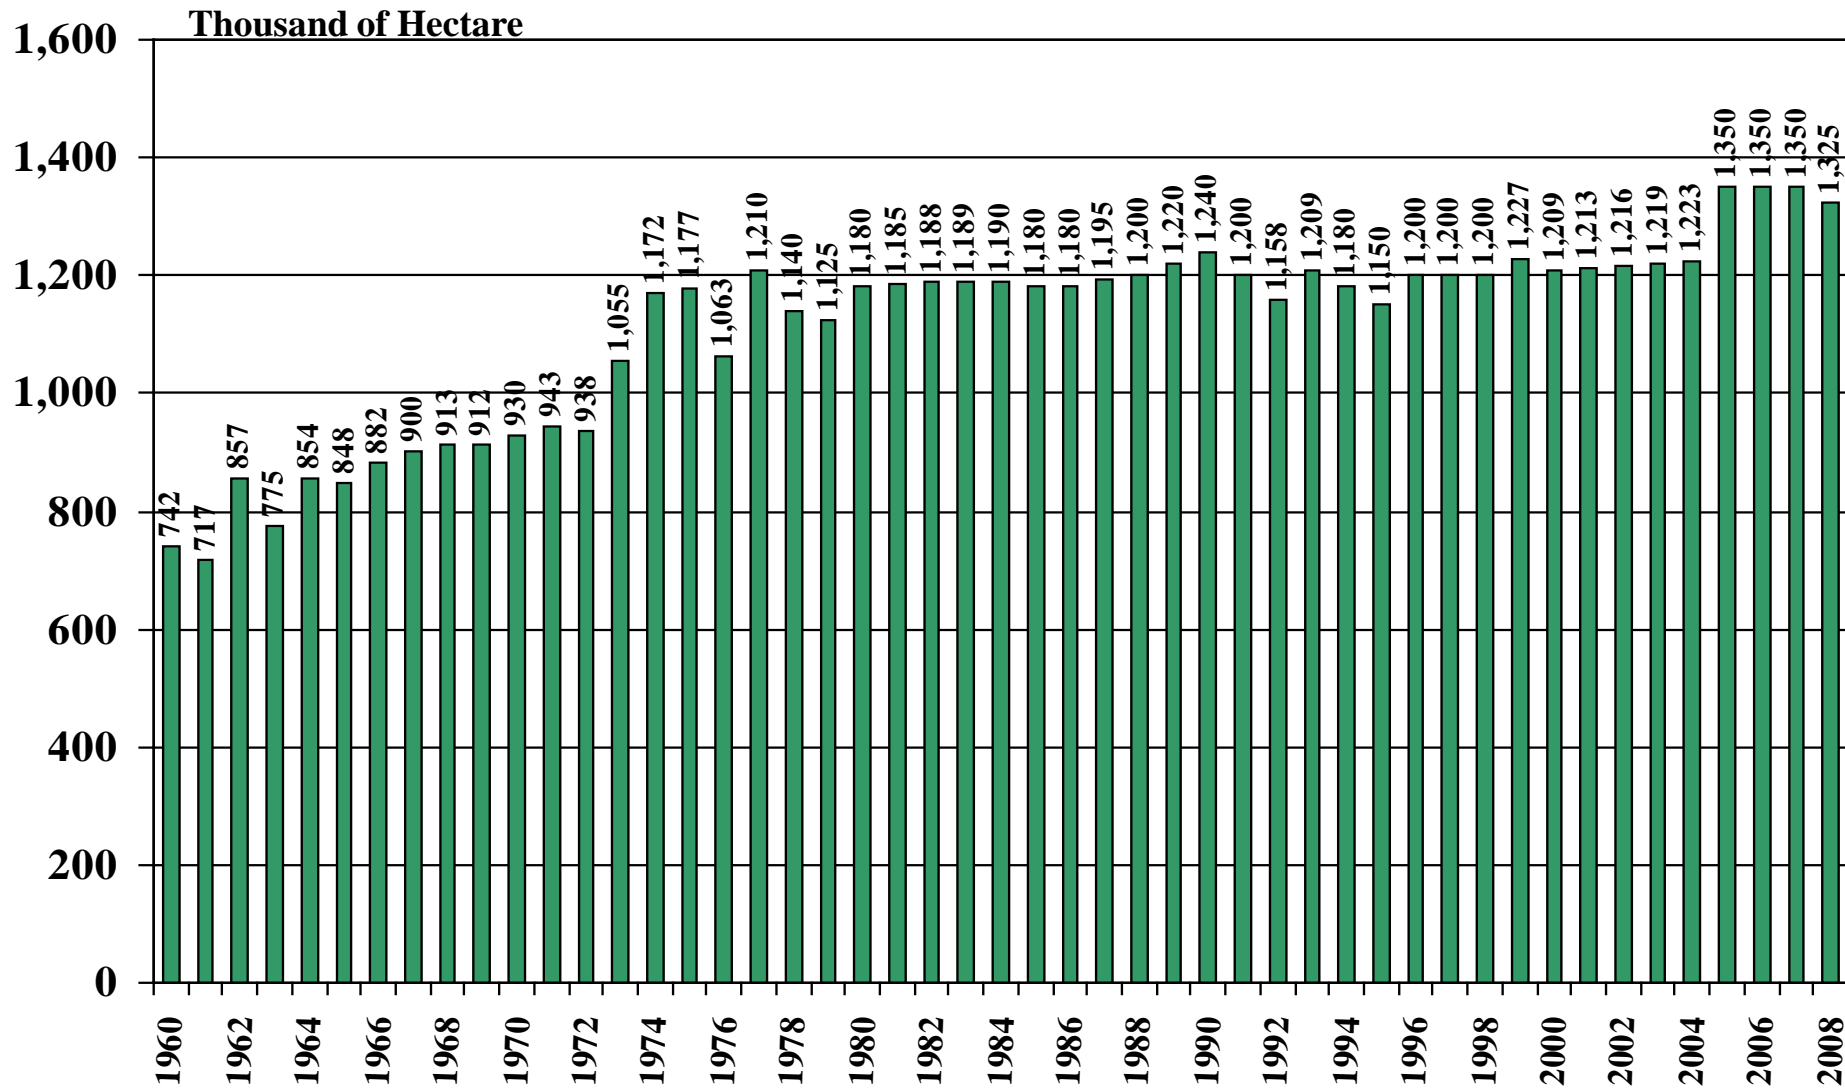

**Madagascar**

**USDA Supply and Demand Estimates**

**September 2, 2008**

# Madagascar Rice Acreage Harvested 1960/61 – 2008/09

Source: [USDA Foreign Agricultural Service](#)

September 2, 2008

# Madagascar Rice Milled Production (1,000 Metric Tons) 1960/61 – 2008/09

Source: [USDA Foreign Agricultural Service](#)

# Madagascar Rice Jan-Dec Imports (1,000 Metric Tons) 1960/61 – 2008/09

Source: [USDA Foreign Agricultural Service](#)

September 2, 2008