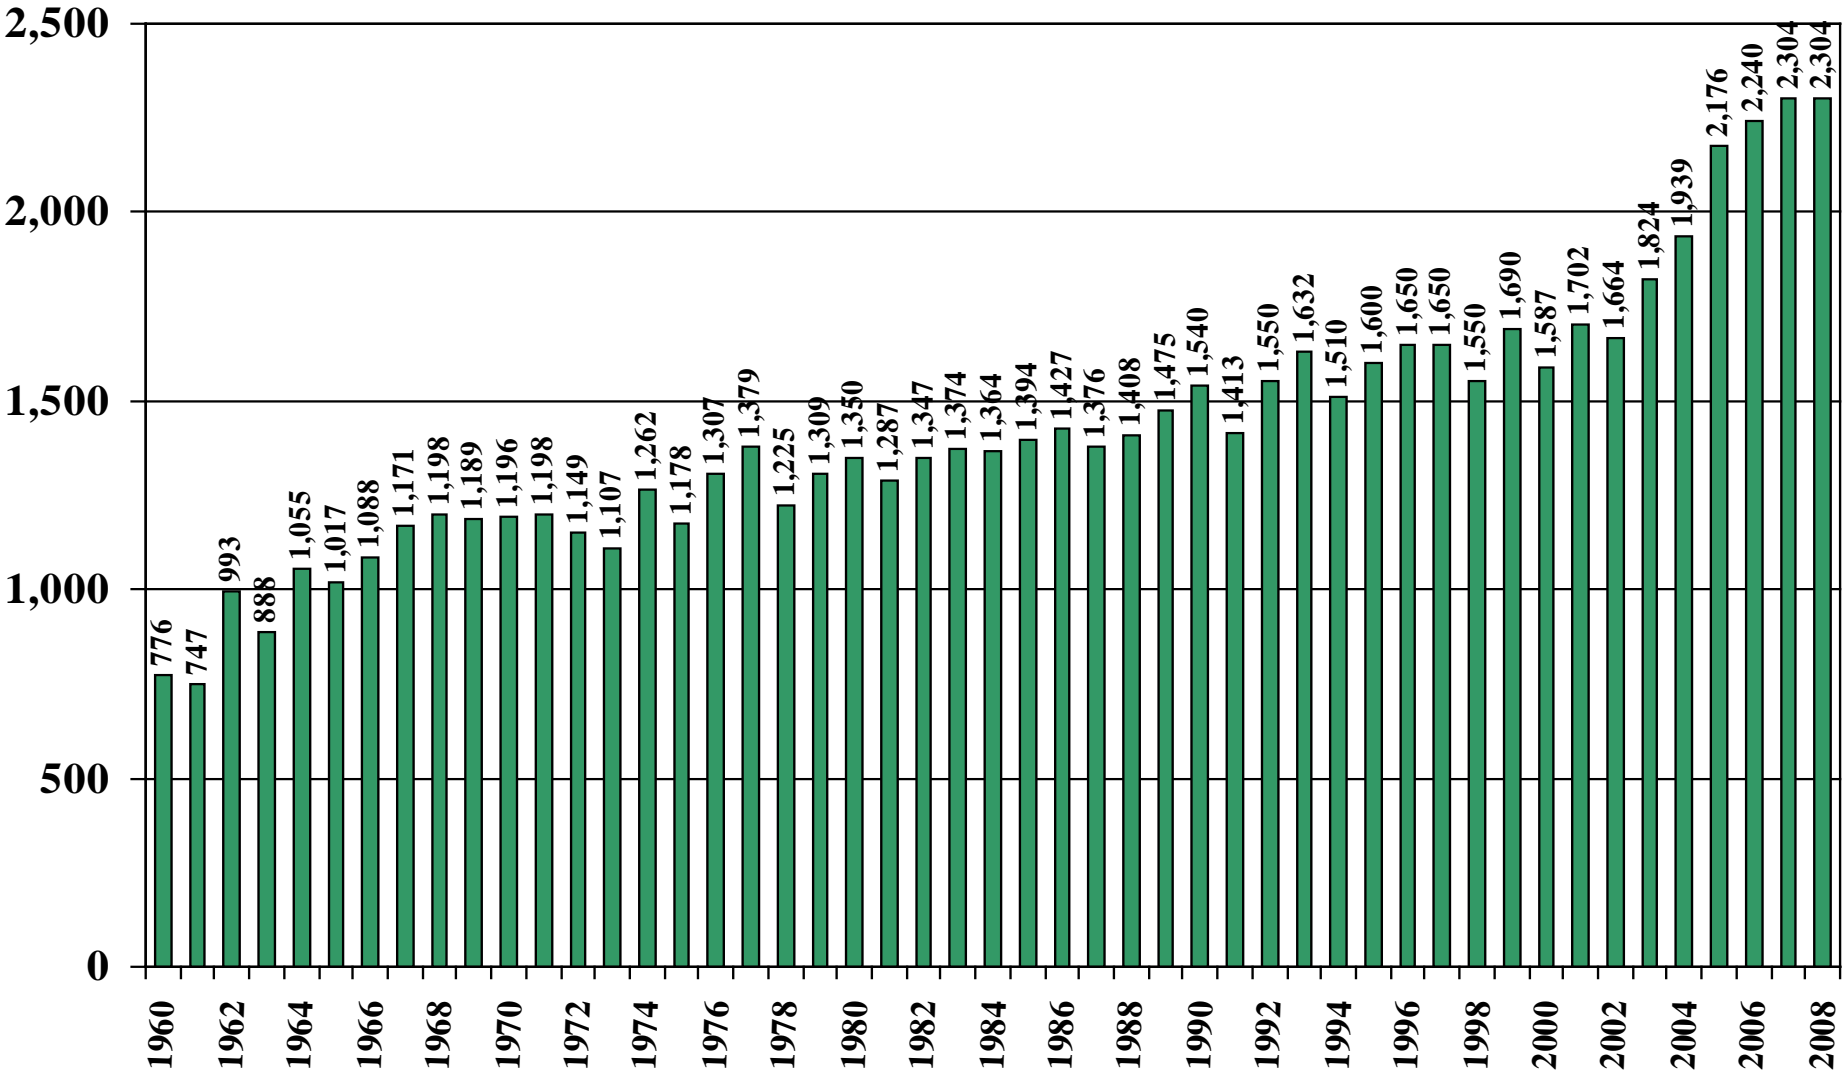

**Madagascar**

**USDA Supply and Demand Estimates**

**September 2, 2008**

# Madagascar Rice Acreage Harvested 1960/61 – 2008/09

Source: [USDA Foreign Agricultural Service](#)

September 2, 2008

# Madagascar Rice Milled Production (1,000 Metric Tons) 1960/61 – 2008/09

Source: [USDA Foreign Agricultural Service](#)