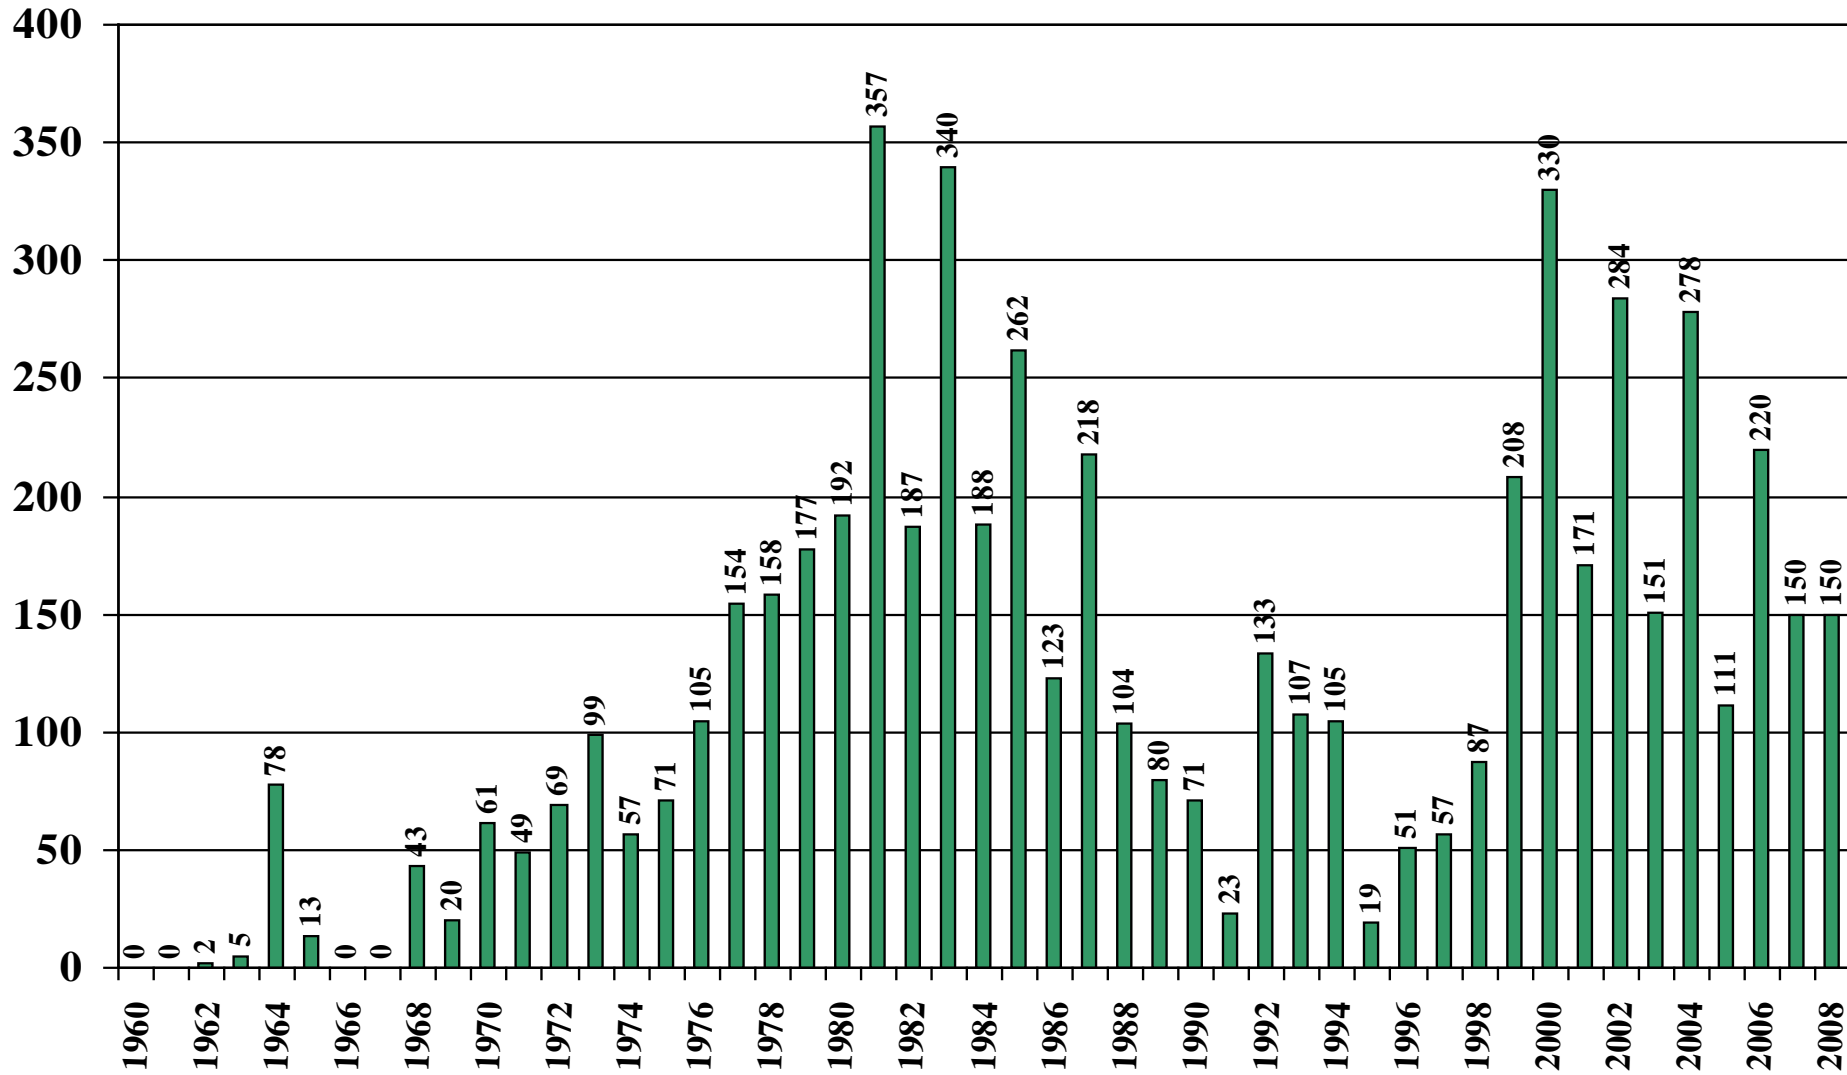

# Madagascar Rice Acreage Harvested 1960/61 – 2008/09

Source: [USDA Foreign Agricultural Service](#)

September 2, 2008

# Madagascar Rice Milled Production (1,000 Metric Tons) 1960/61 – 2008/09

Source: [USDA Foreign Agricultural Service](#)

# Madagascar Rice Jan-Dec Imports (1,000 Metric Tons) 1960/61 – 2008/09

Source: [USDA Foreign Agricultural Service](#)

September 2, 2008