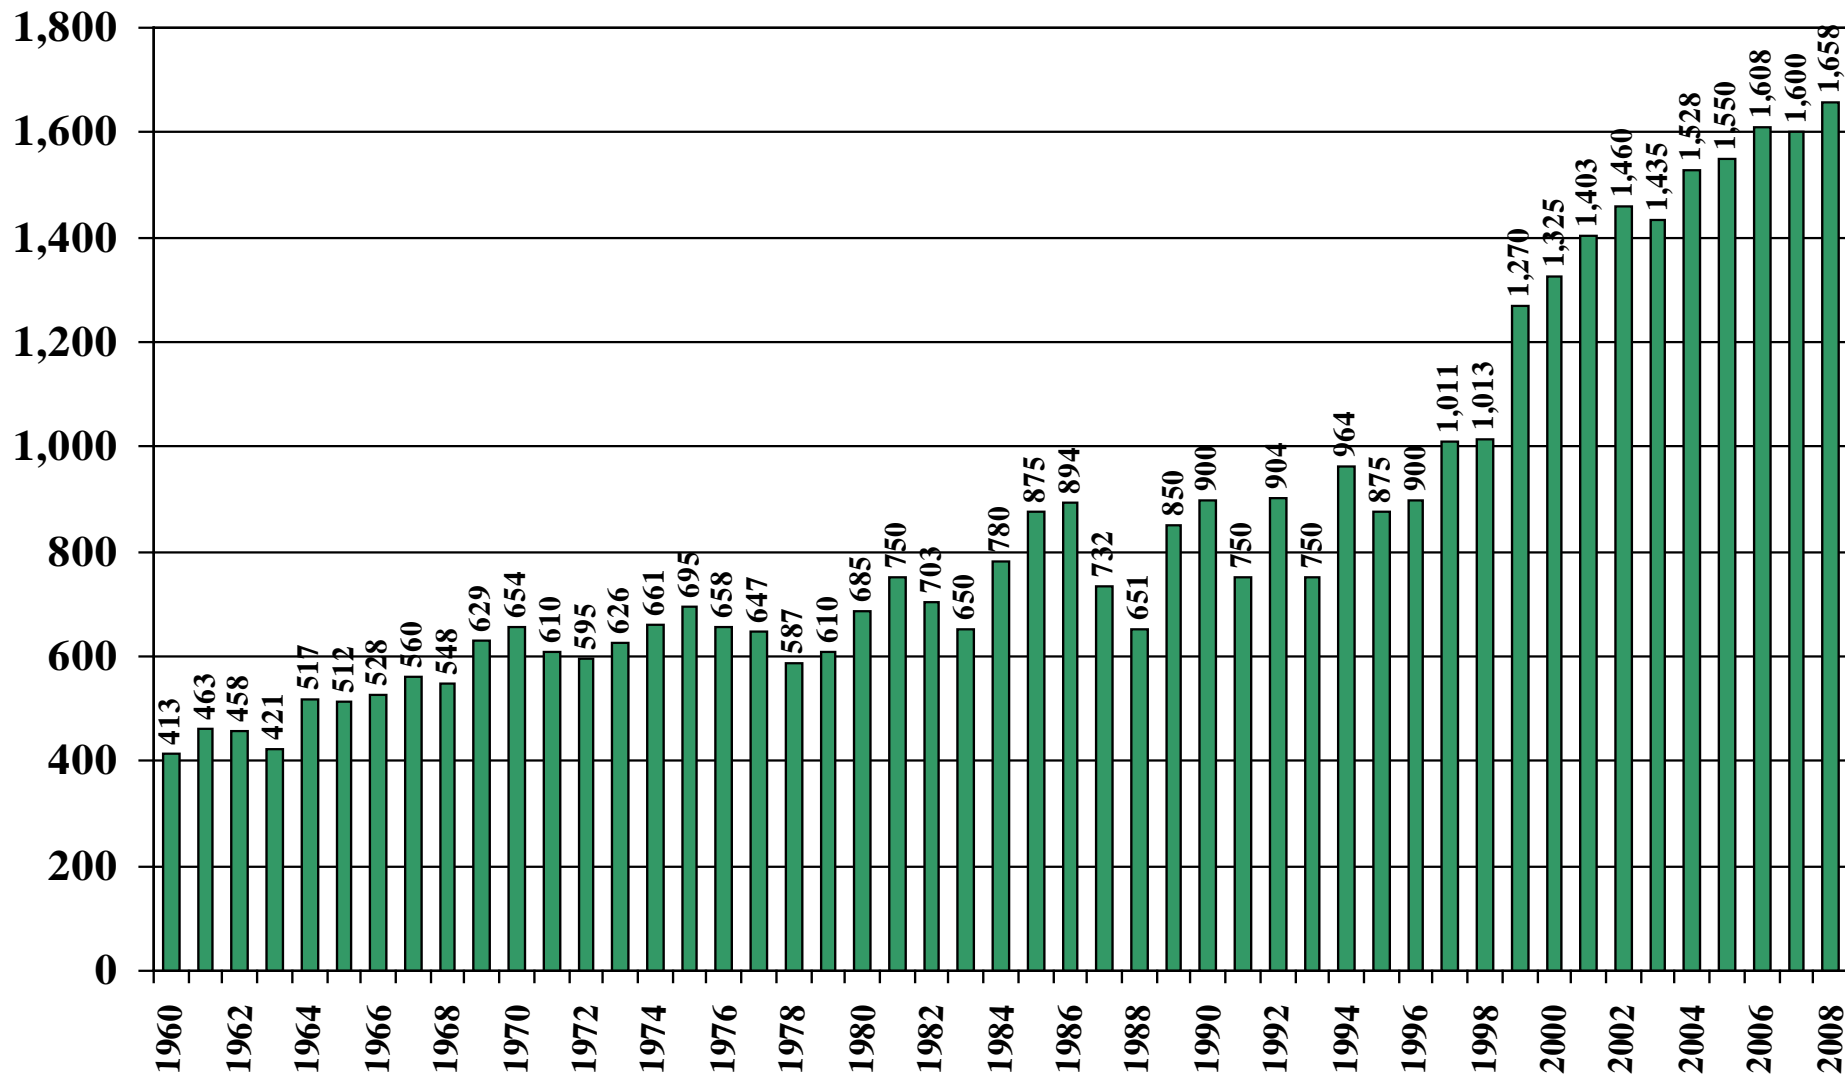

Laos

USDA Supply and Demand Estimates

September 2, 2008

Laos Rice Acreage Harvested 1960/61 – 2008/09

Source: [USDA Foreign Agricultural Service](#)

September 2, 2008

Laos Rice Milled Production (1,000 Metric Tons) 1960/61 – 2008/09

Source: [USDA Foreign Agricultural Service](#)

Laos Rice Jan-Dec Imports (1,000 Metric Tons) 1960/61 – 2008/09

Source: [USDA Foreign Agricultural Service](#)

September 2, 2008

Laos Rice Jan-Dec Exports (1,000 Metric Tons) 1960/61 – 2008/09

Source: [USDA Foreign Agricultural Service](#)

Laos Rice Total Domestic Consumption (1,000 Metric Tons) 1960/61 – 2008/09

Source: [USDA Foreign Agricultural Service](#)

September 2, 2008

Laos Rice Total Distribution (1,000 Metric Tons) 1960/61 – 2008/09