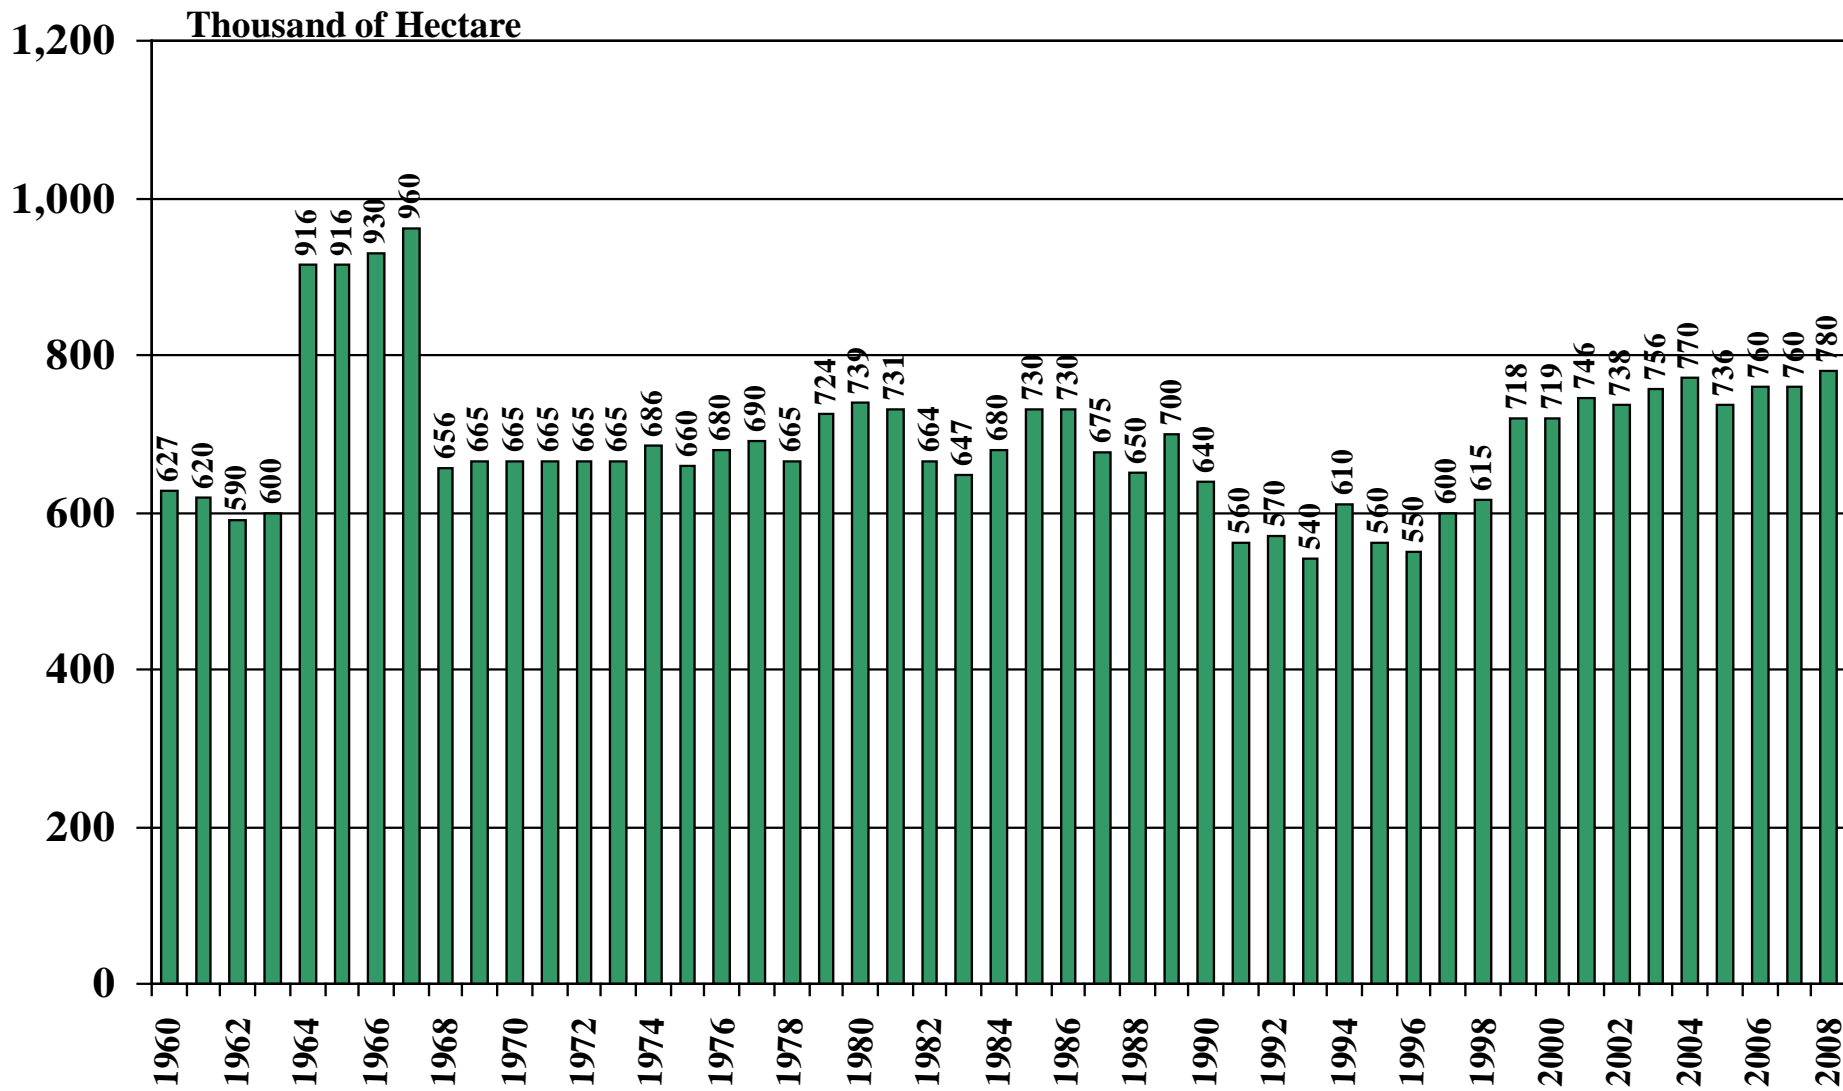

Laos

USDA Supply and Demand Estimates

September 2, 2008

Laos Rice Acreage Harvested 1960/61 – 2008/09

Source: [USDA Foreign Agricultural Service](#)

September 2, 2008

Laos Rice Milled Production (1,000 Metric Tons) 1960/61 – 2008/09

Source: [USDA Foreign Agricultural Service](#)

Laos Rice Jan-Dec Imports (1,000 Metric Tons) 1960/61 – 2008/09

Source: [USDA Foreign Agricultural Service](#)

September 2, 2008

Laos Rice Jan-Dec Exports (1,000 Metric Tons) 1960/61 – 2008/09

Source: [USDA Foreign Agricultural Service](#)

Laos Rice Total Domestic Consumption (1,000 Metric Tons) 1960/61 – 2008/09

Source: [USDA Foreign Agricultural Service](#)

September 2, 2008

Laos Rice Total Distribution (1,000 Metric Tons) 1960/61 – 2008/09