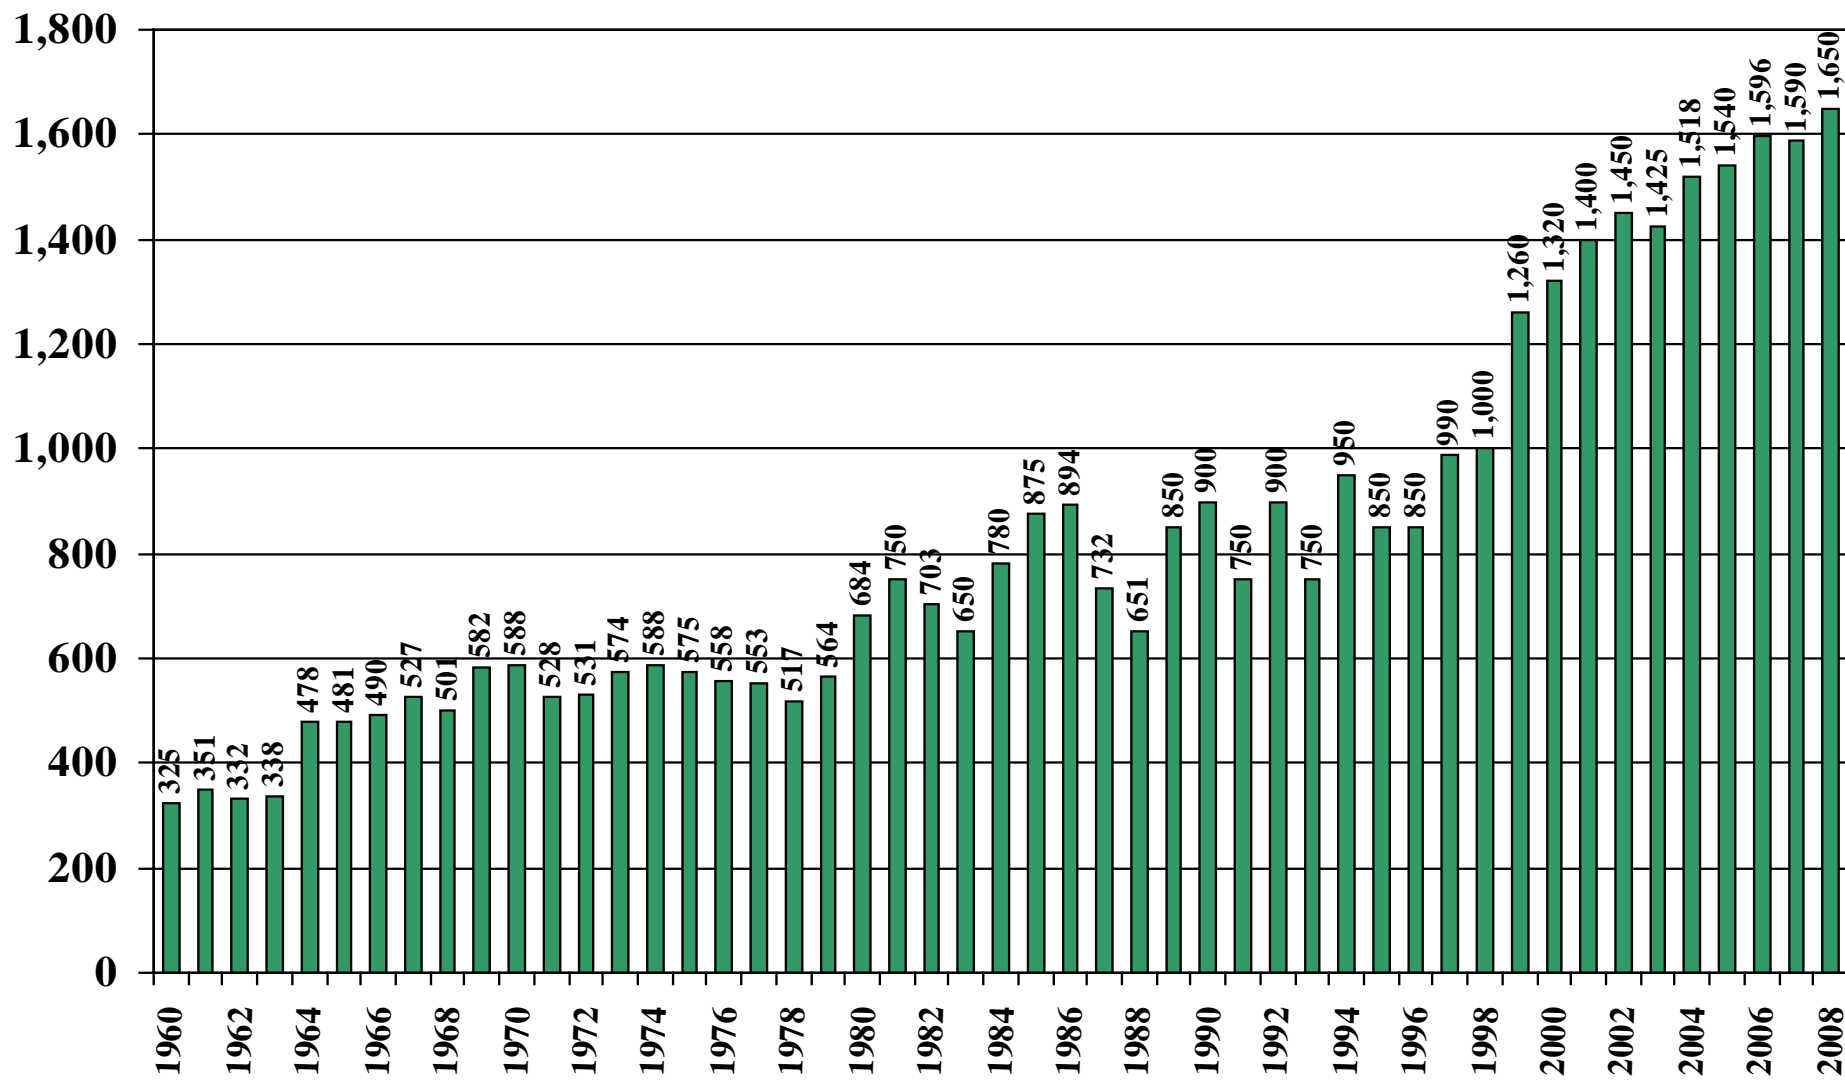

Laos

USDA Supply and Demand Estimates

September 2, 2008

Laos Rice Acreage Harvested 1960/61 – 2008/09

Source: [USDA Foreign Agricultural Service](#)

September 2, 2008

Laos Rice Milled Production (1,000 Metric Tons) 1960/61 – 2008/09

Source: [USDA Foreign Agricultural Service](#)

Laos Rice Jan-Dec Imports (1,000 Metric Tons) 1960/61 – 2008/09

Source: [USDA Foreign Agricultural Service](#)

September 2, 2008

Laos Rice Jan-Dec Exports (1,000 Metric Tons) 1960/61 – 2008/09

Source: [USDA Foreign Agricultural Service](#)

Laos Rice Total Domestic Consumption (1,000 Metric Tons) 1960/61 – 2008/09

Source: [USDA Foreign Agricultural Service](#)

September 2, 2008

Laos Rice Total Distribution (1,000 Metric Tons) 1960/61 – 2008/09