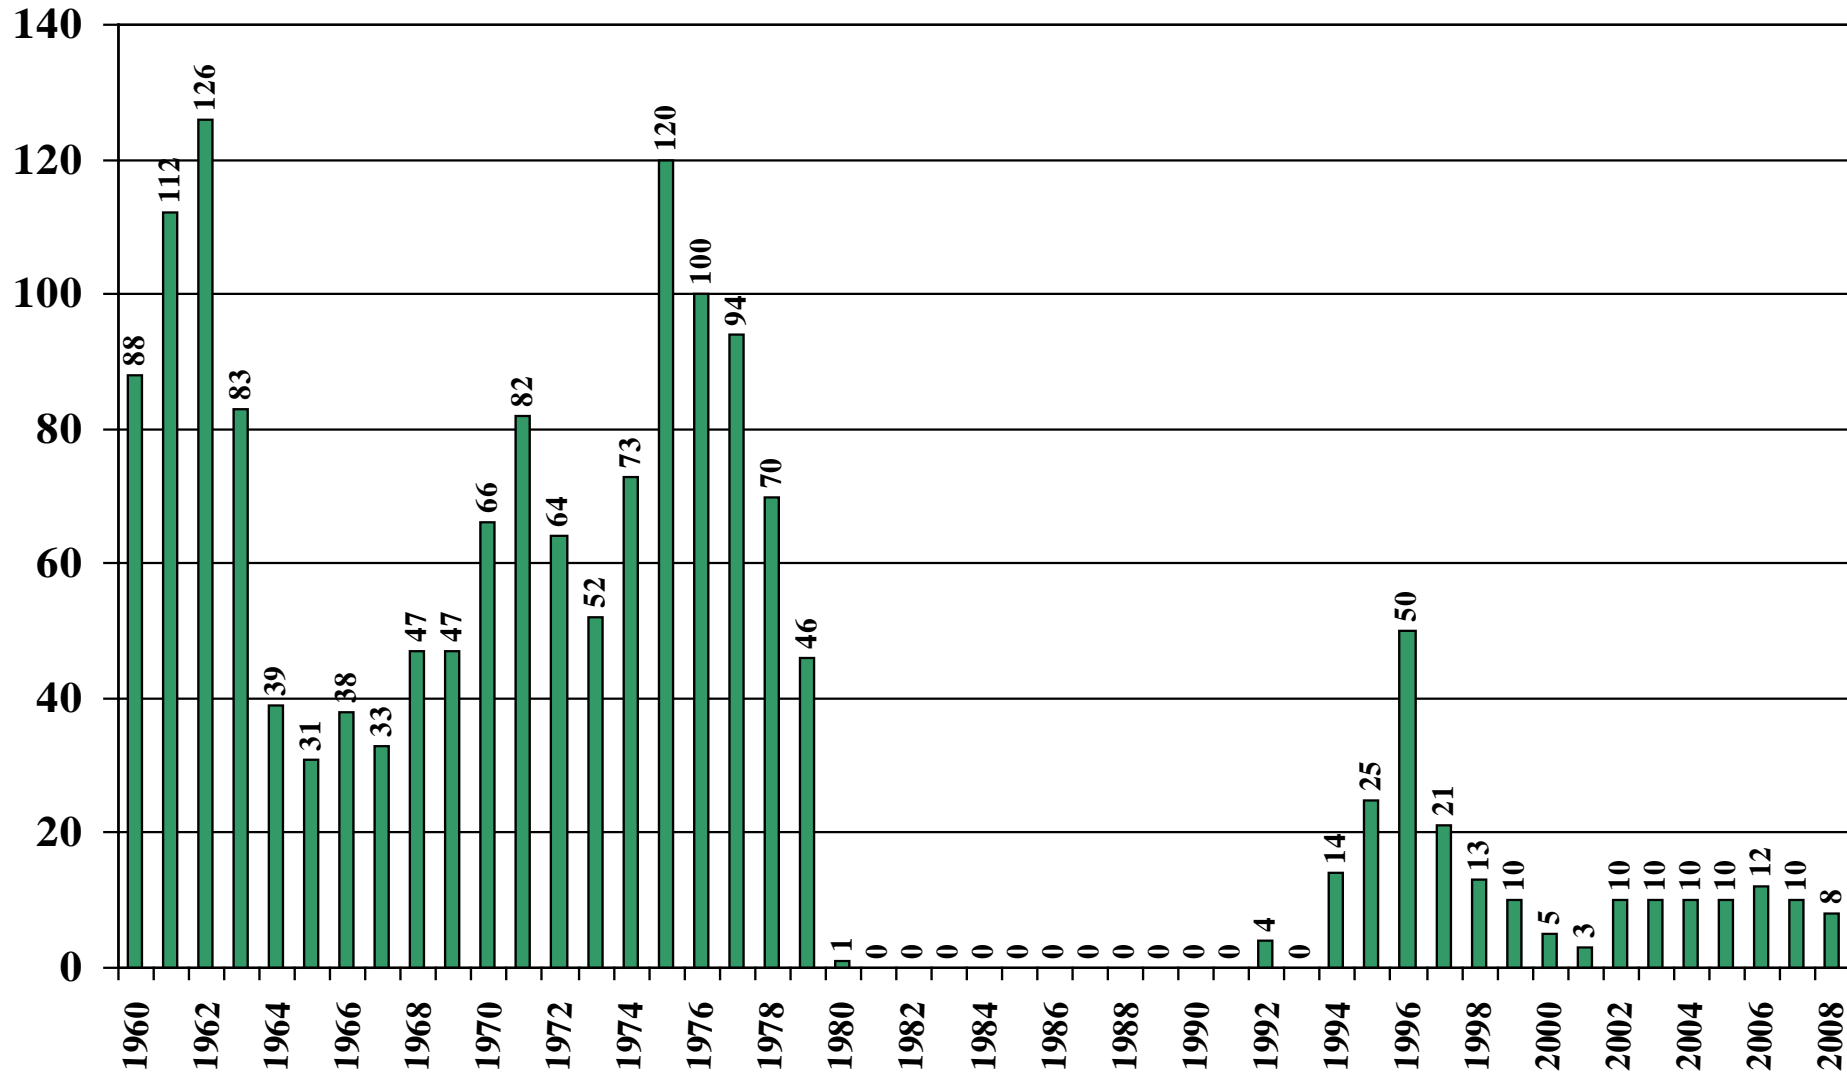

Laos

USDA Supply and Demand Estimates

September 2, 2008

Laos Rice Acreage Harvested 1960/61 – 2008/09

Source: [USDA Foreign Agricultural Service](#)

September 2, 2008

Laos Rice Milled Production (1,000 Metric Tons) 1960/61 – 2008/09

Source: [USDA Foreign Agricultural Service](#)

Laos Rice Jan-Dec Imports (1,000 Metric Tons) 1960/61 – 2008/09

Source: [USDA Foreign Agricultural Service](#)

September 2, 2008

Laos Rice Jan-Dec Exports (1,000 Metric Tons) 1960/61 – 2008/09

Source: [USDA Foreign Agricultural Service](#)

Laos Rice Total Domestic Consumption (1,000 Metric Tons) 1960/61 – 2008/09

Source: [USDA Foreign Agricultural Service](#)

September 2, 2008

Laos Rice Total Distribution (1,000 Metric Tons) 1960/61 – 2008/09