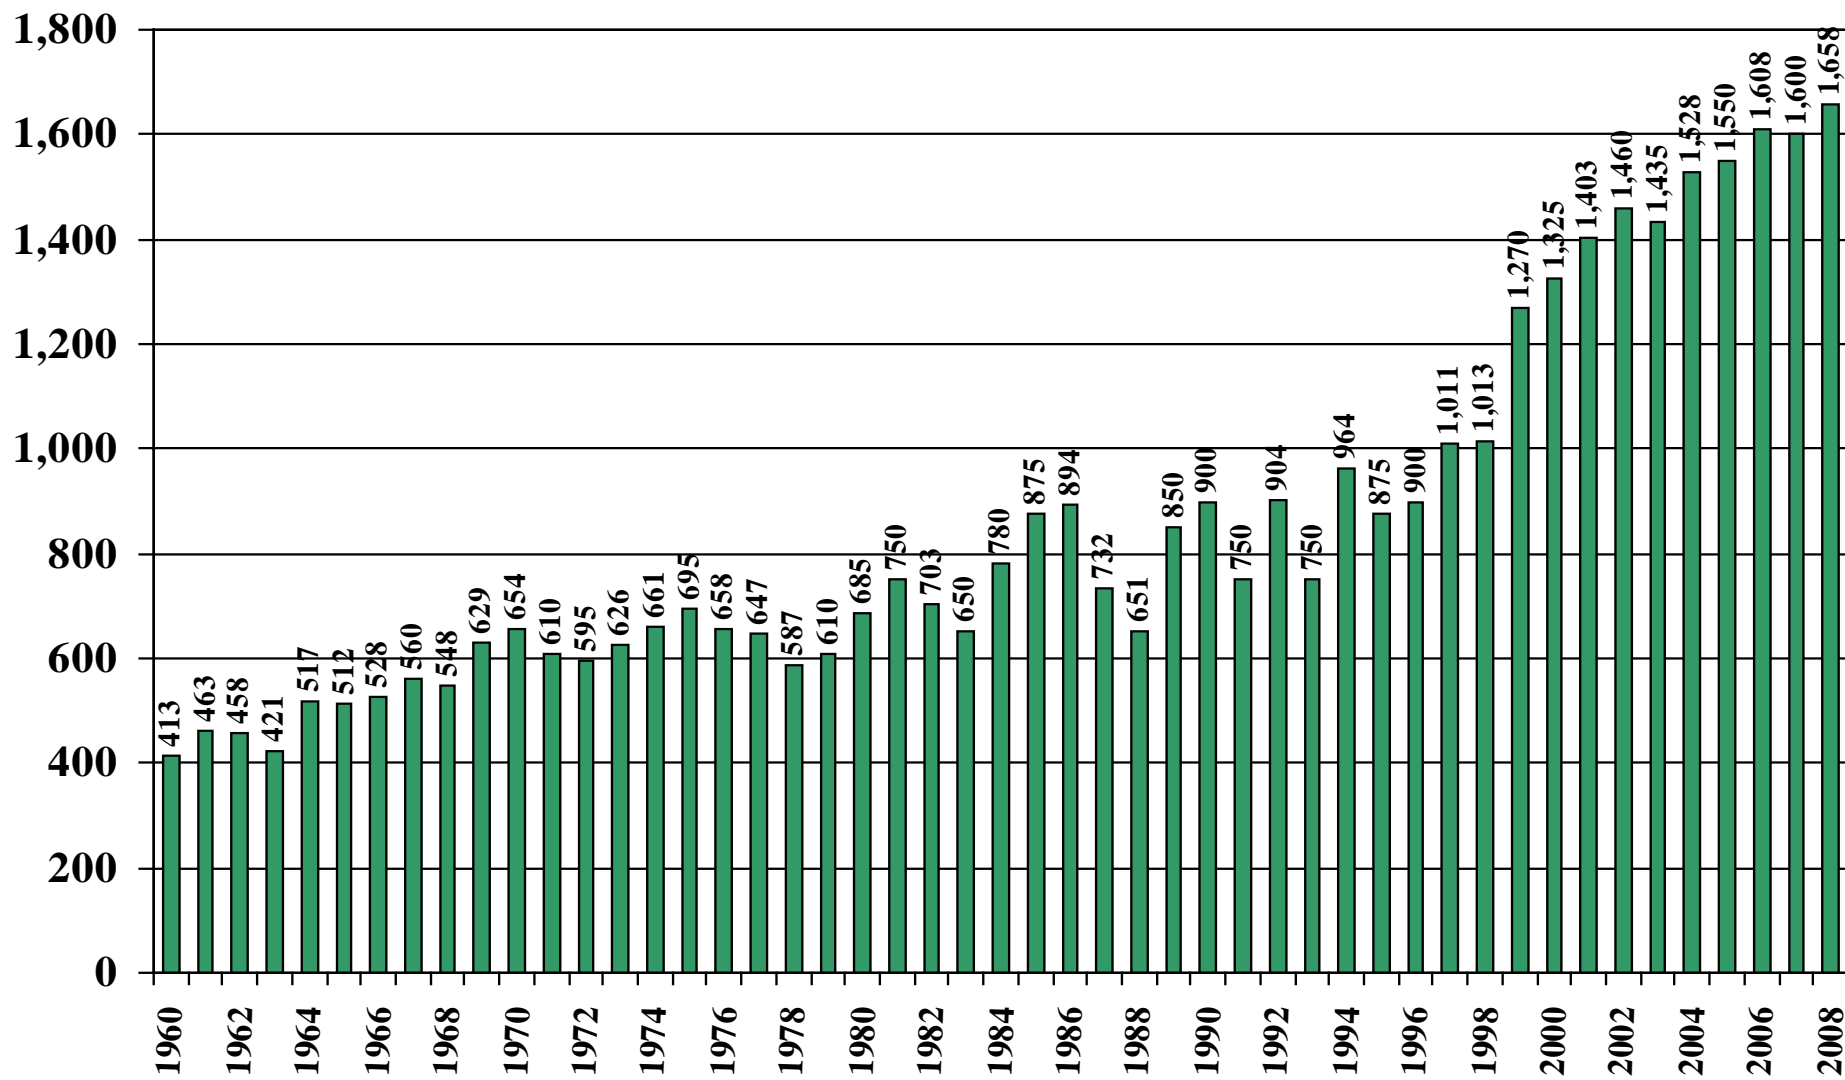

Laos

USDA Supply and Demand Estimates

September 2, 2008

Laos Rice Acreage Harvested 1960/61 – 2008/09

Source: [USDA Foreign Agricultural Service](#)

September 2, 2008

Laos Rice Milled Production (1,000 Metric Tons) 1960/61 – 2008/09

Source: [USDA Foreign Agricultural Service](#)

Laos Rice Total Domestic Consumption (1,000 Metric Tons) 1960/61 – 2008/09

Source: [USDA Foreign Agricultural Service](#)

September 2, 2008

Laos Rice Total Distribution (1,000 Metric Tons) 1960/61 – 2008/09