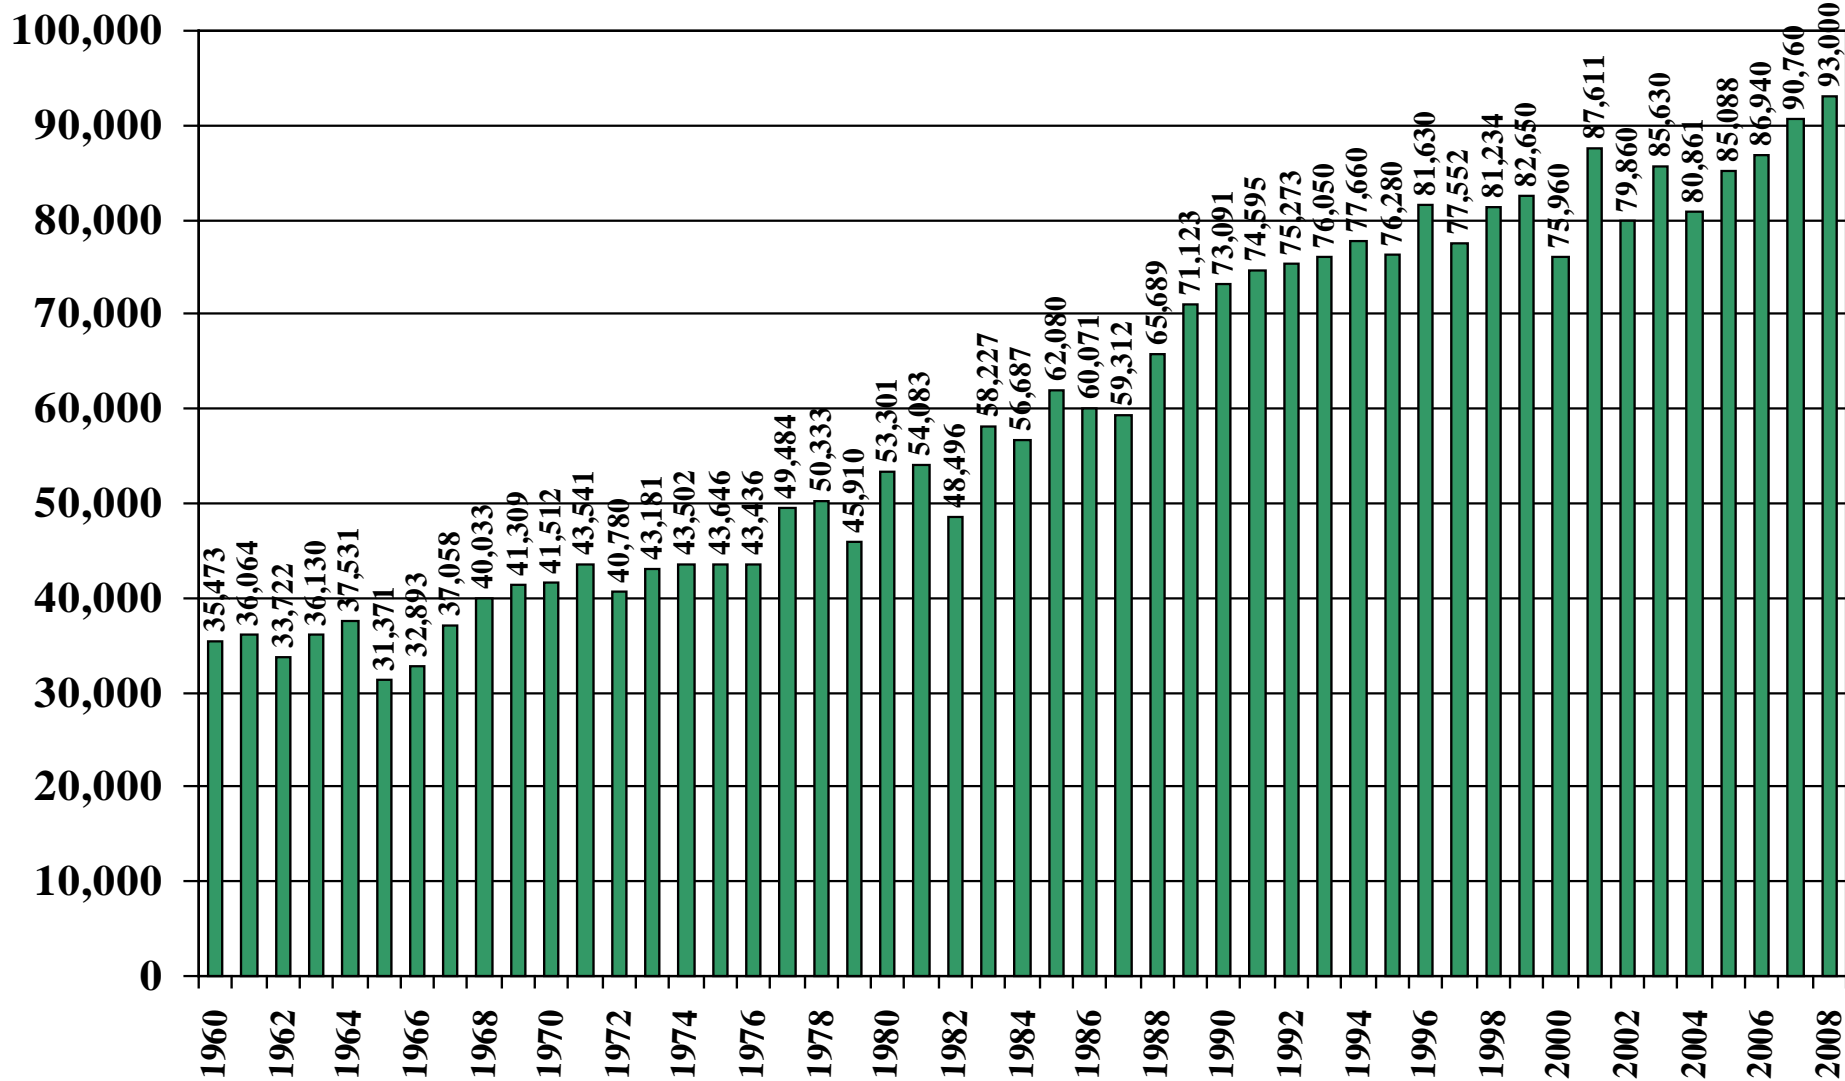

India

USDA Supply and Demand Estimates

September 2, 2008

India Rice Acreage Harvested 1960/61 – 2008/09

Source: [USDA Foreign Agricultural Service](#)

September 2, 2008

India Milled Production (1,000 Metric Tons) 1960/61 – 2008/09

Source: [USDA Foreign Agricultural Service](#)

India Rice Jan-Dec Imports (1,000 Metric Tons) 1960/61 – 2008/09

Source: [USDA Foreign Agricultural Service](#)

September 2, 2008

India Rice Jan-Dec Exports (1,000 Metric Tons) 1960/61 – 2008/09

Source: [USDA Foreign Agricultural Service](#)

India Rice Total Domestic Consumption (1,000 Metric Tons) 1960/61 – 2008/09

Source: [USDA Foreign Agricultural Service](#)

September 2, 2008

India Rice Total Distribution (1,000 Metric Tons) 1960/61 – 2008/09