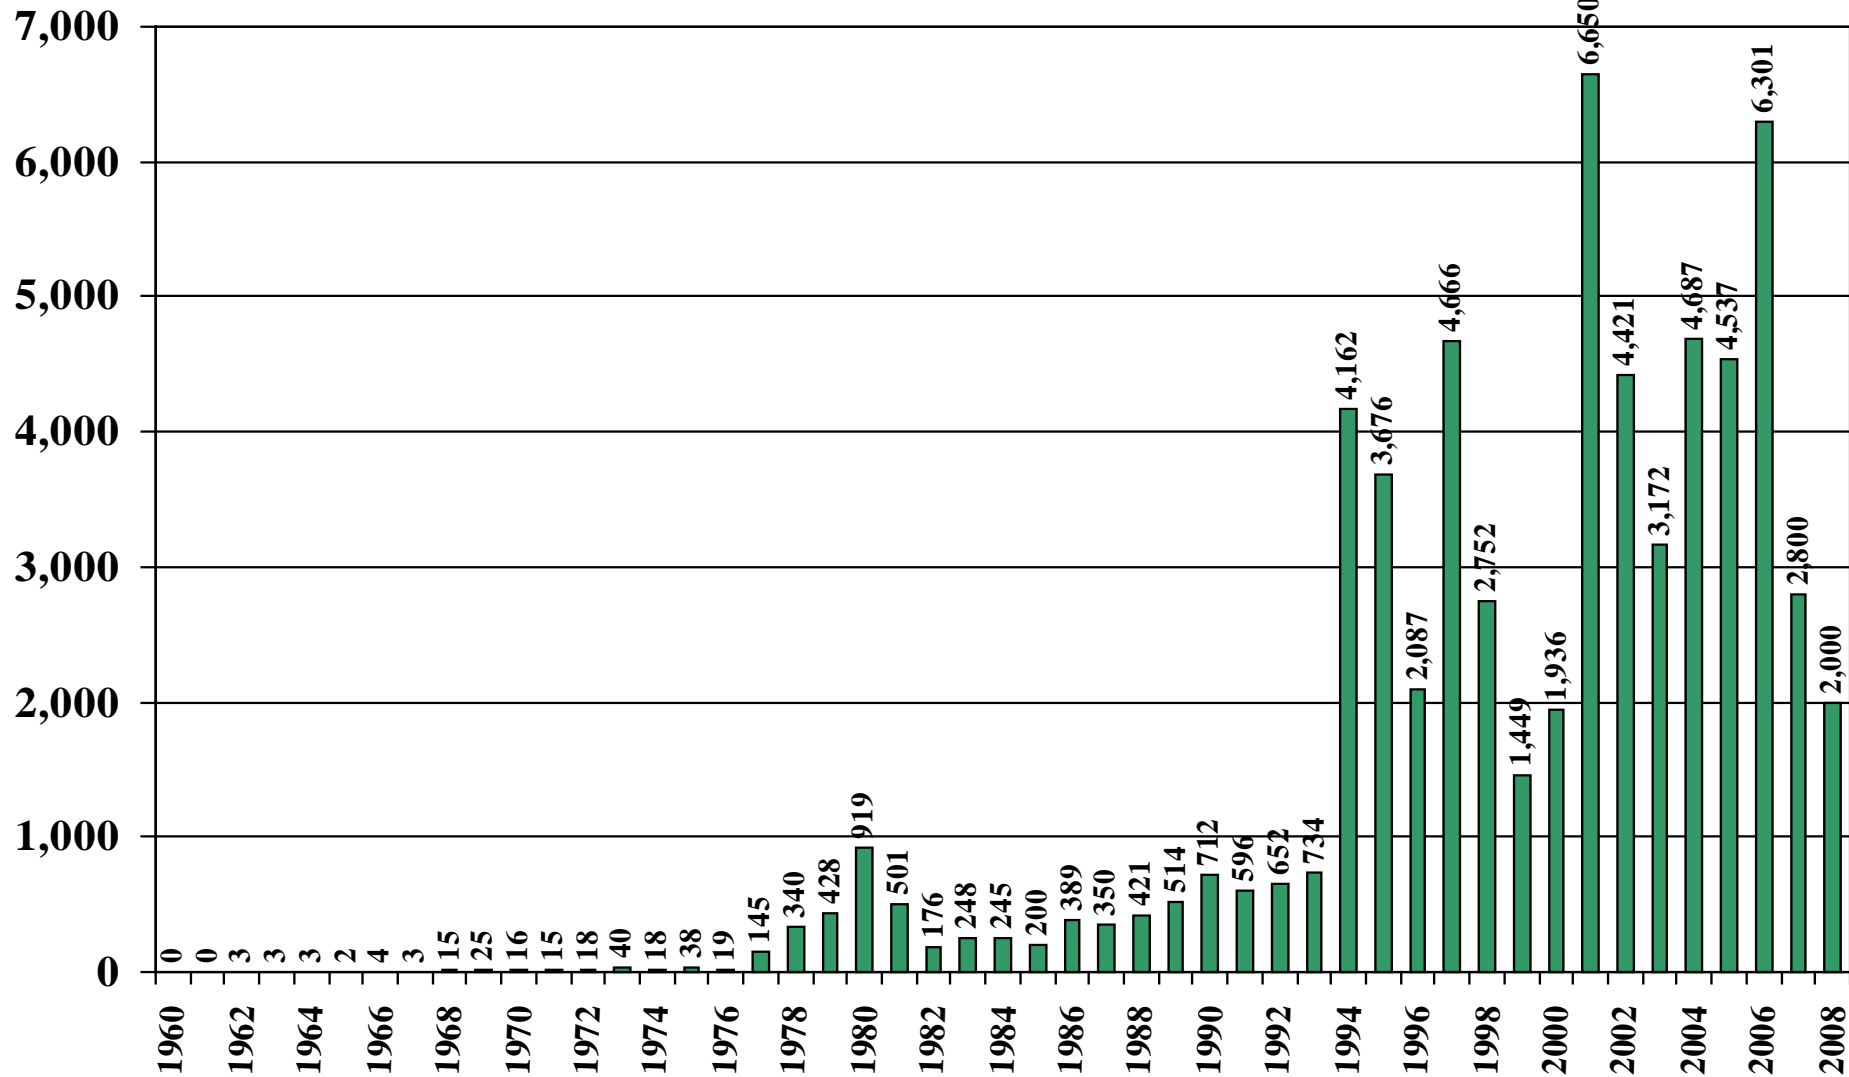

India

USDA Supply and Demand Estimates

September 2, 2008

India Rice Acreage Harvested 1960/61 – 2008/09

Source: [USDA Foreign Agricultural Service](#)

September 2, 2008

India Milled Production (1,000 Metric Tons) 1960/61 – 2008/09

Source: [USDA Foreign Agricultural Service](#)

India Rice Jan-Dec Imports (1,000 Metric Tons) 1960/61 – 2008/09

Source: [USDA Foreign Agricultural Service](#)

September 2, 2008

India Rice Jan-Dec Exports (1,000 Metric Tons) 1960/61 – 2008/09

Source: [USDA Foreign Agricultural Service](#)

India Rice Total Domestic Consumption (1,000 Metric Tons) 1960/61 – 2008/09

Source: [USDA Foreign Agricultural Service](#)

September 2, 2008

India Rice Total Distribution (1,000 Metric Tons) 1960/61 – 2008/09

Source: [USDA Foreign Agricultural Service](#)

India Rice Ending Stocks (1,000 Metric Tons) 1960/61 – 2008/09

Source: [USDA Foreign Agricultural Service](#)

September 2, 2008