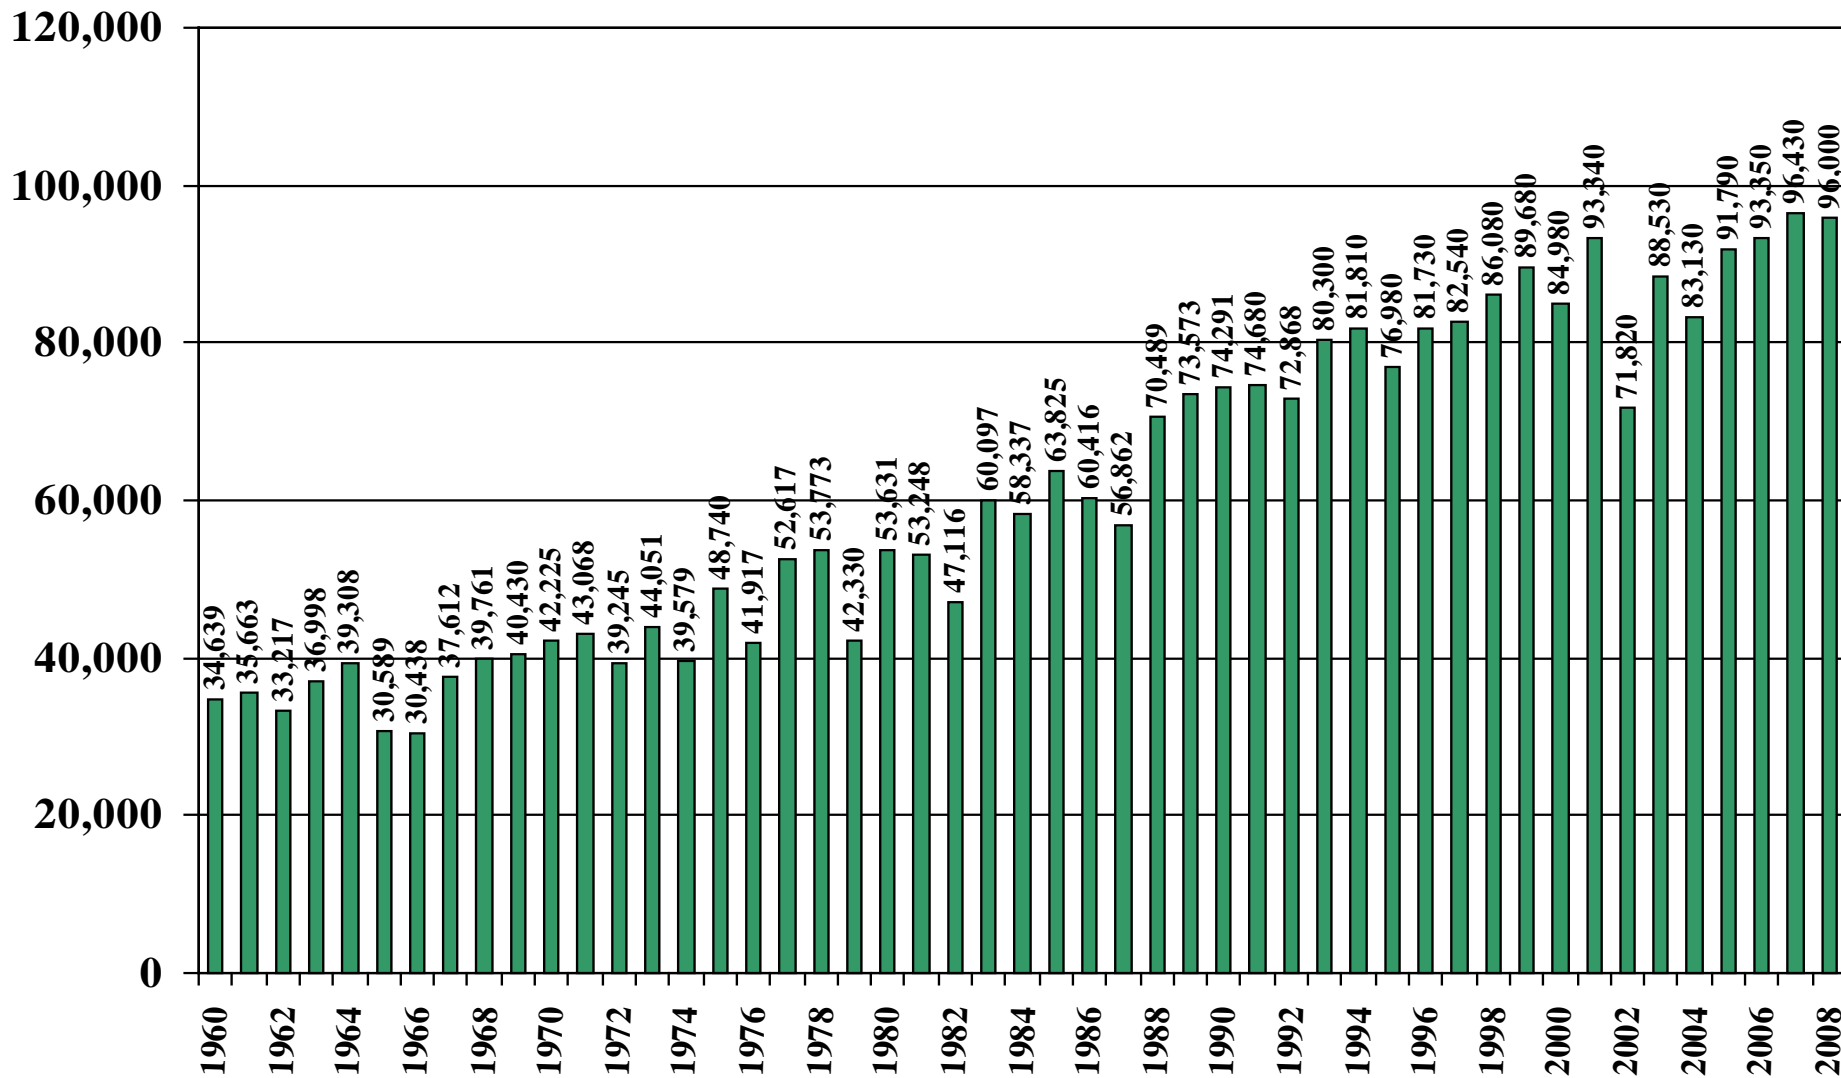

India

USDA Supply and Demand Estimates

September 2, 2008

India Rice Acreage Harvested 1960/61 – 2008/09

Source: [USDA Foreign Agricultural Service](#)

September 2, 2008

India Milled Production (1,000 Metric Tons) 1960/61 – 2008/09

Source: [USDA Foreign Agricultural Service](#)

India Rice Jan-Dec Imports (1,000 Metric Tons) 1960/61 – 2008/09

Source: [USDA Foreign Agricultural Service](#)

September 2, 2008

India Rice Jan-Dec Exports (1,000 Metric Tons) 1960/61 – 2008/09

Source: [USDA Foreign Agricultural Service](#)

India Rice Total Domestic Consumption (1,000 Metric Tons) 1960/61 – 2008/09

Source: [USDA Foreign Agricultural Service](#)

September 2, 2008

India Rice Total Distribution (1,000 Metric Tons) 1960/61 – 2008/09