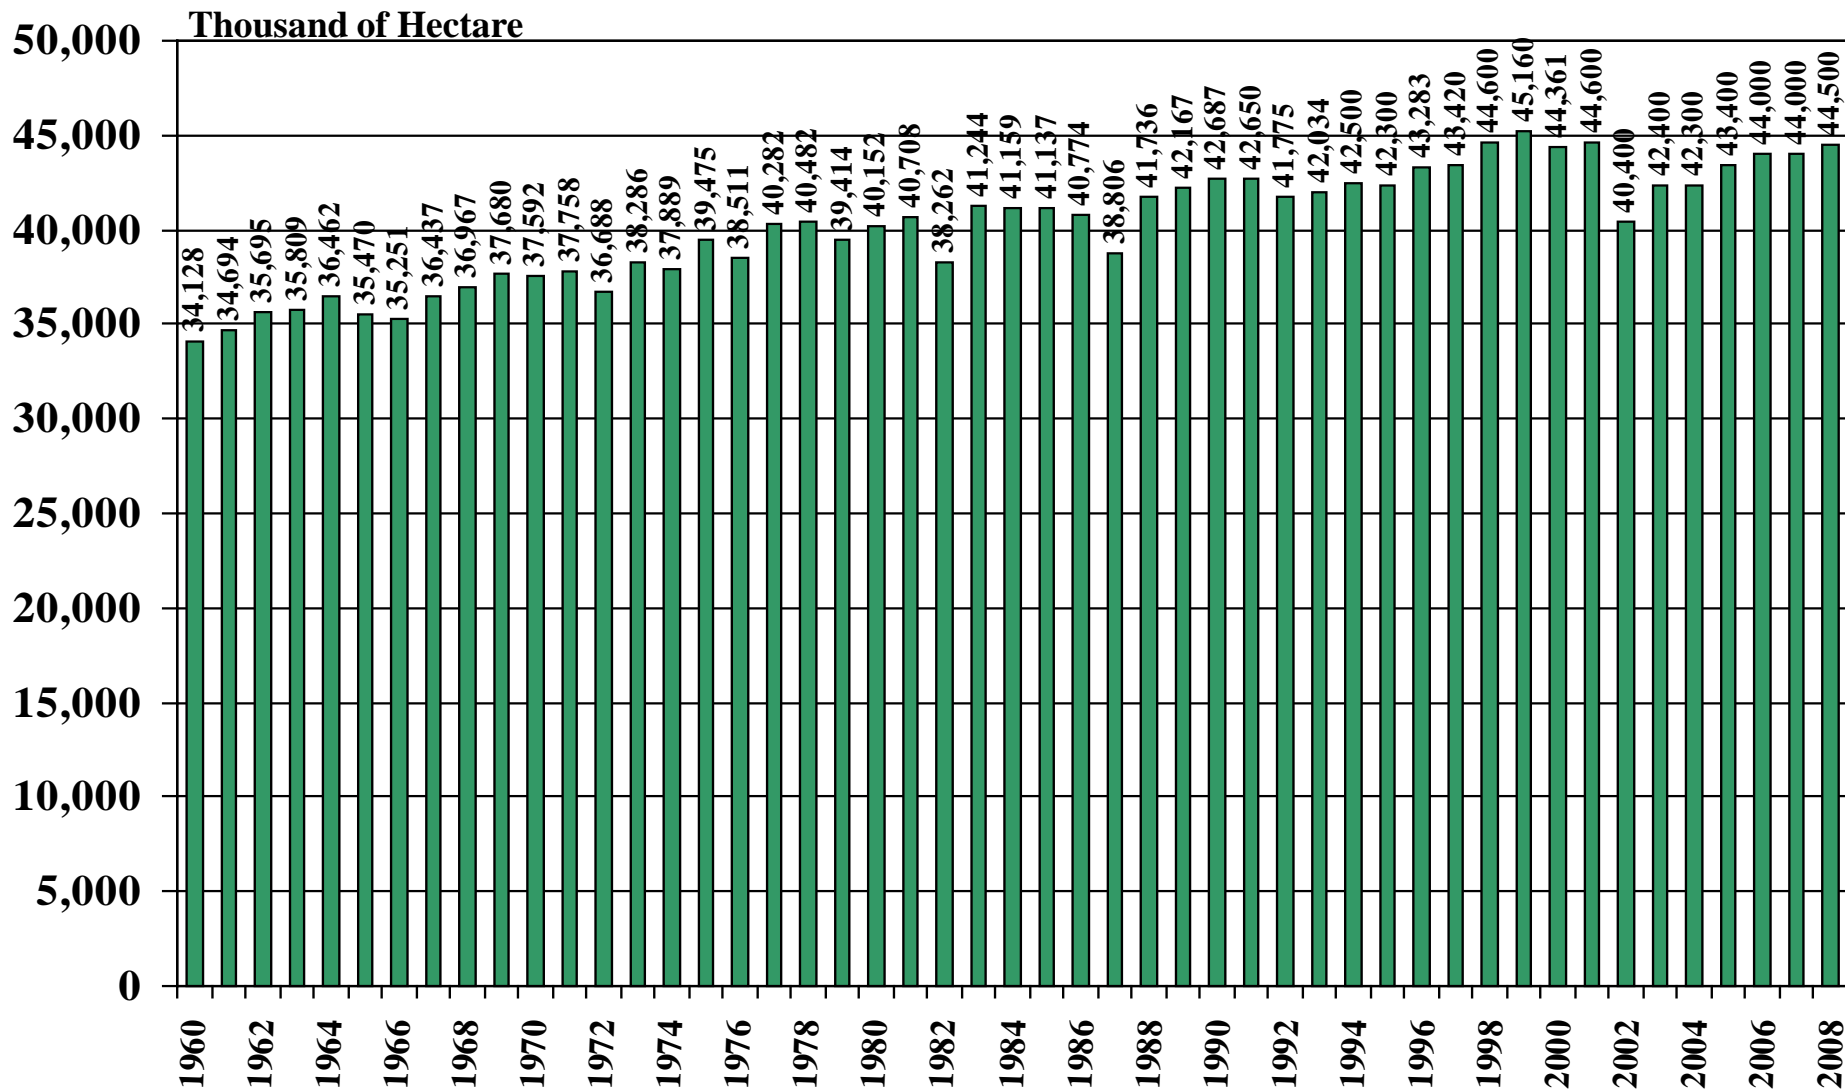

India

USDA Supply and Demand Estimates

September 2, 2008

India Rice Acreage Harvested 1960/61 – 2008/09

Source: [USDA Foreign Agricultural Service](#)

September 2, 2008

India Milled Production (1,000 Metric Tons) 1960/61 – 2008/09

Source: [USDA Foreign Agricultural Service](#)

India Rice Jan-Dec Imports (1,000 Metric Tons) 1960/61 – 2008/09

Source: [USDA Foreign Agricultural Service](#)

September 2, 2008

India Rice Jan-Dec Exports (1,000 Metric Tons) 1960/61 – 2008/09

Source: [USDA Foreign Agricultural Service](#)

India Rice Total Domestic Consumption (1,000 Metric Tons) 1960/61 – 2008/09

Source: [USDA Foreign Agricultural Service](#)

September 2, 2008

India Rice Total Distribution (1,000 Metric Tons) 1960/61 – 2008/09

Source: [USDA Foreign Agricultural Service](#)

India Rice Ending Stocks (1,000 Metric Tons) 1960/61 – 2008/09

Source: [USDA Foreign Agricultural Service](#)

September 2, 2008