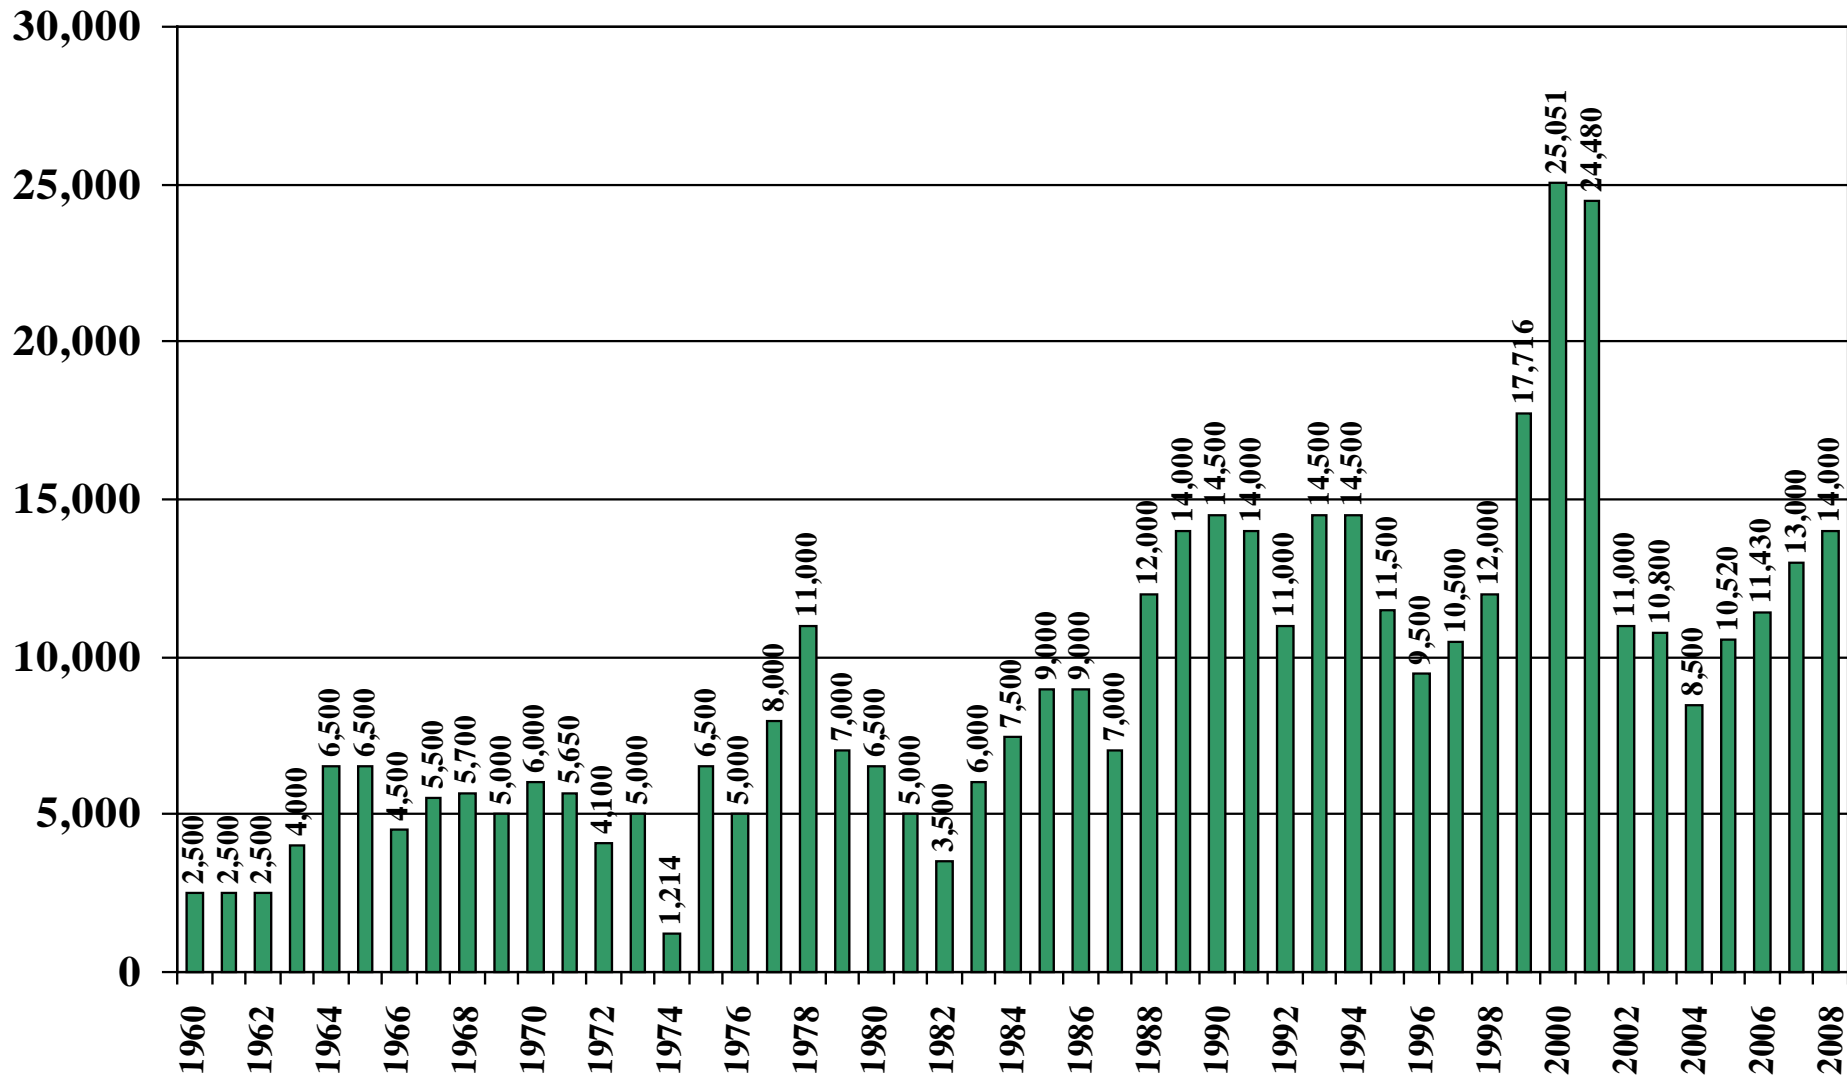

India

USDA Supply and Demand Estimates

September 2, 2008

India Rice Acreage Harvested 1960/61 – 2008/09

Source: [USDA Foreign Agricultural Service](#)

September 2, 2008

India Milled Production (1,000 Metric Tons) 1960/61 – 2008/09

Source: [USDA Foreign Agricultural Service](#)

India Rice Jan-Dec Imports (1,000 Metric Tons) 1960/61 – 2008/09

Source: [USDA Foreign Agricultural Service](#)

September 2, 2008

India Rice Jan-Dec Exports (1,000 Metric Tons) 1960/61 – 2008/09

Source: [USDA Foreign Agricultural Service](#)

India Rice Total Domestic Consumption (1,000 Metric Tons) 1960/61 – 2008/09

Source: [USDA Foreign Agricultural Service](#)

September 2, 2008

India Rice Total Distribution (1,000 Metric Tons) 1960/61 – 2008/09

Source: [USDA Foreign Agricultural Service](#)

India Rice Ending Stocks (1,000 Metric Tons) 1960/61 – 2008/09

Source: [USDA Foreign Agricultural Service](#)

September 2, 2008