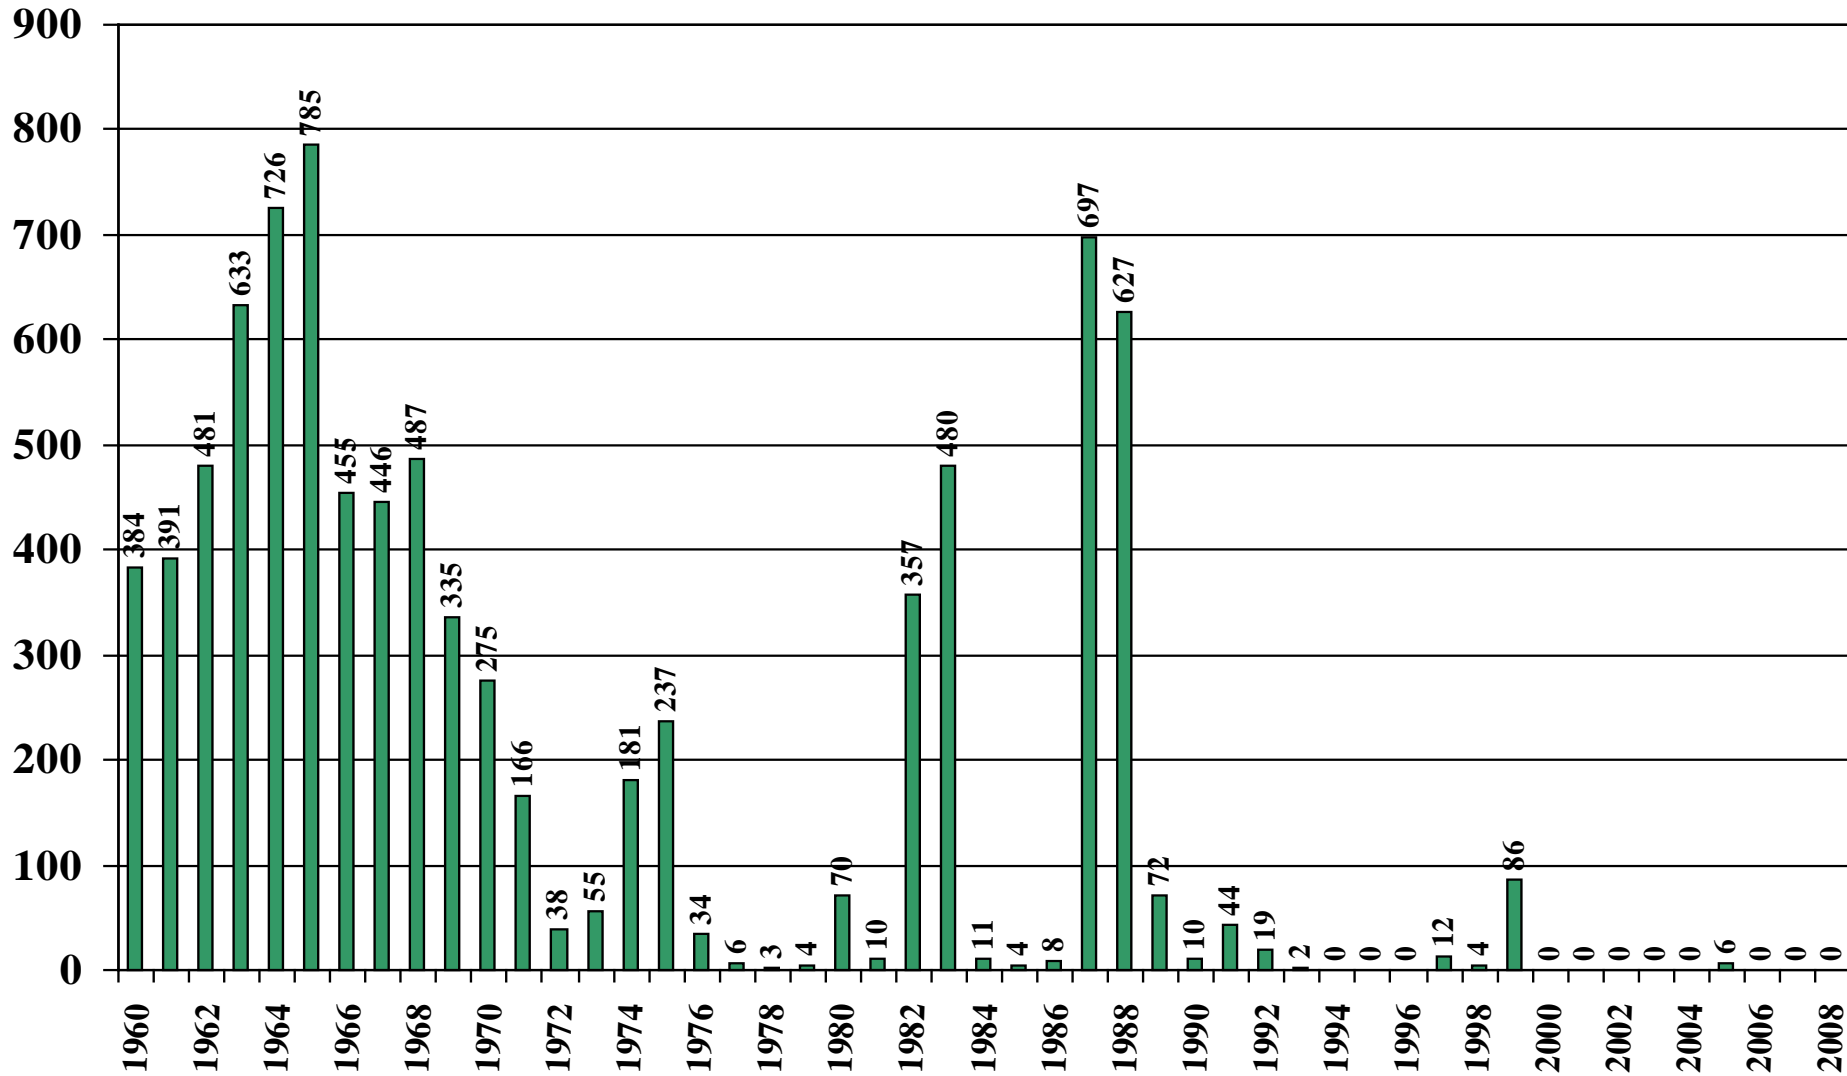

India

USDA Supply and Demand Estimates

September 2, 2008

India Rice Acreage Harvested 1960/61 – 2008/09

Source: [USDA Foreign Agricultural Service](#)

September 2, 2008

India Milled Production (1,000 Metric Tons) 1960/61 – 2008/09

Source: [USDA Foreign Agricultural Service](#)

India Rice Jan-Dec Imports (1,000 Metric Tons) 1960/61 – 2008/09

Source: [USDA Foreign Agricultural Service](#)

September 2, 2008

India Rice Jan-Dec Exports (1,000 Metric Tons) 1960/61 – 2008/09

Source: [USDA Foreign Agricultural Service](#)

India Rice Total Domestic Consumption (1,000 Metric Tons) 1960/61 – 2008/09

Source: [USDA Foreign Agricultural Service](#)

September 2, 2008

India Rice Total Distribution (1,000 Metric Tons) 1960/61 – 2008/09

Source: [USDA Foreign Agricultural Service](#)

India Rice Ending Stocks (1,000 Metric Tons) 1960/61 – 2008/09

Source: [USDA Foreign Agricultural Service](#)

September 2, 2008