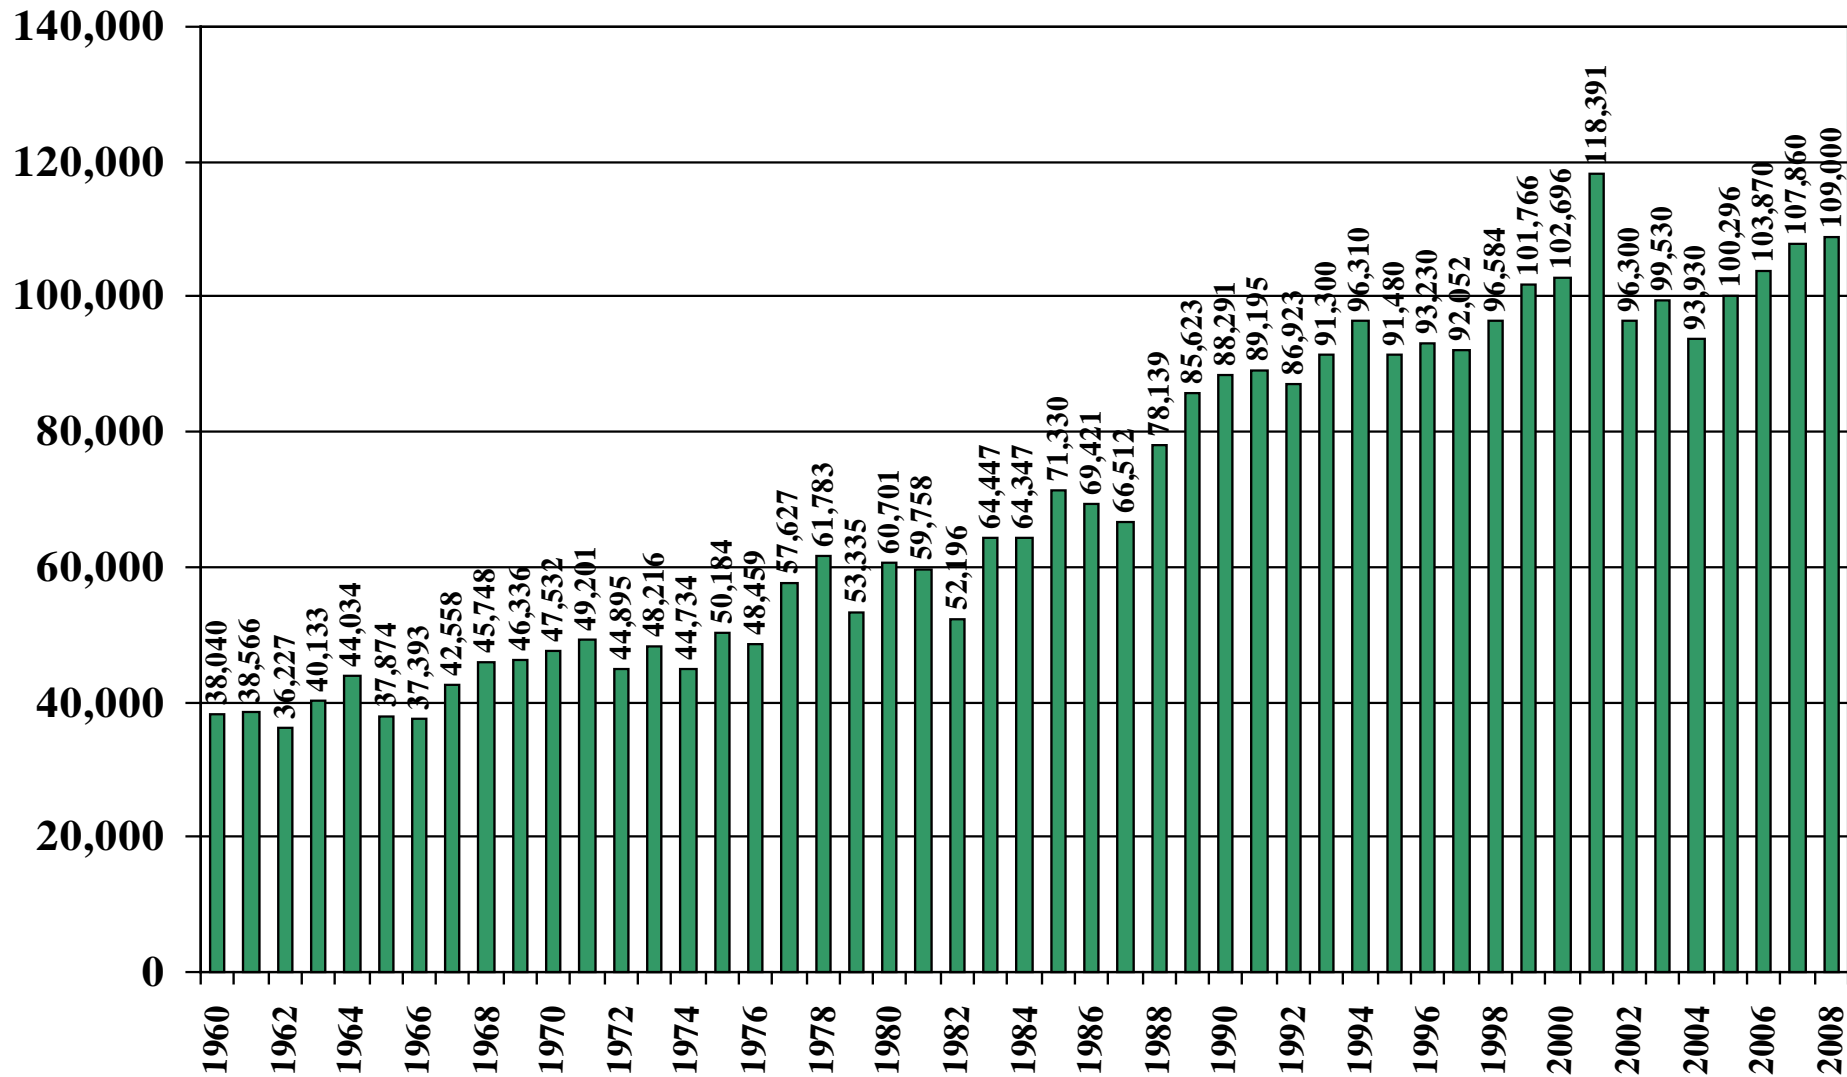

India

USDA Supply and Demand Estimates

September 2, 2008

India Rice Acreage Harvested 1960/61 – 2008/09

Source: [USDA Foreign Agricultural Service](#)

September 2, 2008

India Milled Production (1,000 Metric Tons) 1960/61 – 2008/09

Source: [USDA Foreign Agricultural Service](#)

India Rice Jan-Dec Imports (1,000 Metric Tons) 1960/61 – 2008/09

Source: [USDA Foreign Agricultural Service](#)

September 2, 2008

India Rice Jan-Dec Exports (1,000 Metric Tons) 1960/61 – 2008/09

Source: [USDA Foreign Agricultural Service](#)

India Rice Total Domestic Consumption (1,000 Metric Tons) 1960/61 – 2008/09

Source: [USDA Foreign Agricultural Service](#)

September 2, 2008

India Rice Total Distribution (1,000 Metric Tons) 1960/61 – 2008/09

Source: [USDA Foreign Agricultural Service](#)

India Rice Ending Stocks (1,000 Metric Tons) 1960/61 – 2008/09

Source: [USDA Foreign Agricultural Service](#)

September 2, 2008