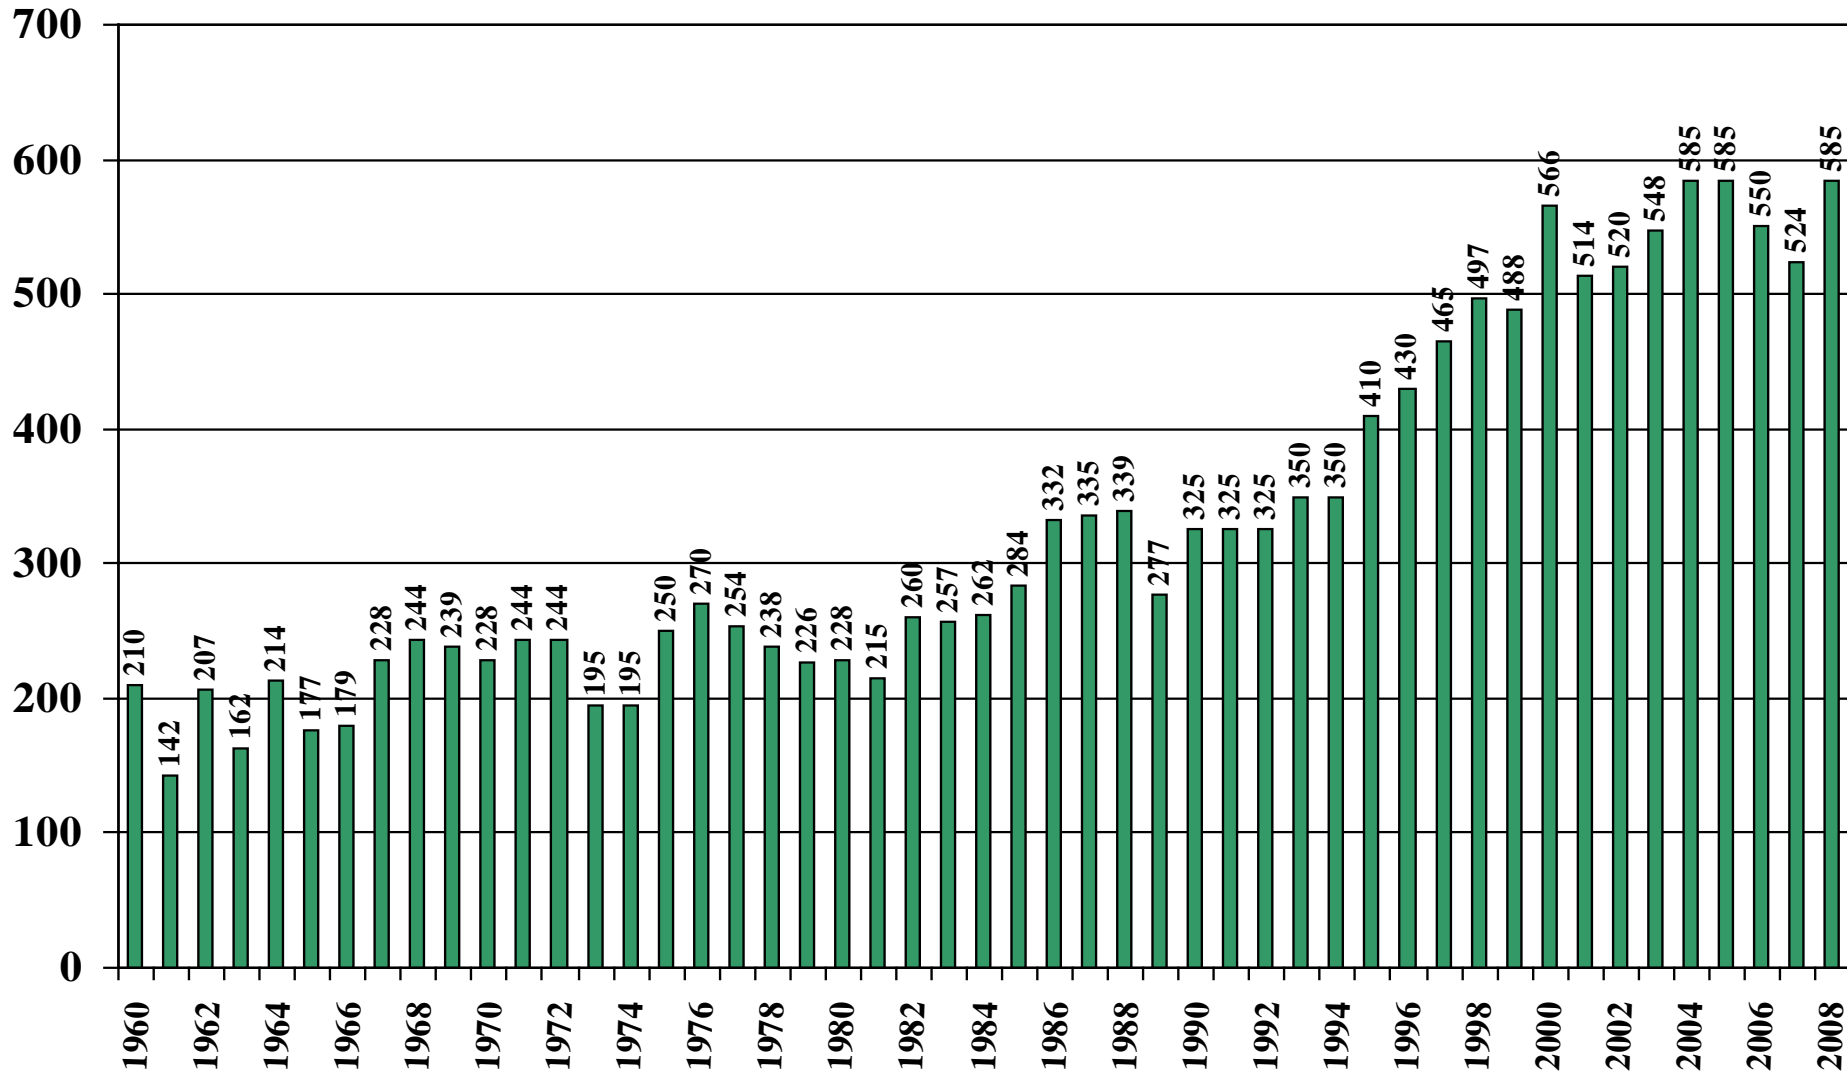

Guinea

USDA Supply and Demand Estimates

September 2, 2008

Guinea Rice Acreage Harvested 1960/61 – 2008/09

Source: [USDA Foreign Agricultural Service](#)

September 2, 2008

Guinea Rice Milled Production (1,000 Metric Tons) 1960/61 – 2008/09

Source: [USDA Foreign Agricultural Service](#)

September 2, 2008

Guinea Rice Jan-Dec Imports (1,000 Metric Tons) 1960/61 – 2008/09

Source: [USDA Foreign Agricultural Service](#)

September 2, 2008

Guinea Rice Jan-Dec Exports (1,000 Metric Tons) 1960/61 – 2008/09

Source: [USDA Foreign Agricultural Service](#)

September 2, 2008

Guinea Rice Total Domestic Consumption (1,000 Metric Tons) 1960/61 – 2008/09

Source: [USDA Foreign Agricultural Service](#)

September 2, 2008

Guinea Rice Total Distribution (1,000 Metric Tons) 1960/61 – 2008/09

Source: [USDA Foreign Agricultural Service](#)

September 2, 2008

Guinea Rice Ending Stocks (1,000 Metric Tons) 1960/61 – 2008/09

Source: [USDA Foreign Agricultural Service](#)