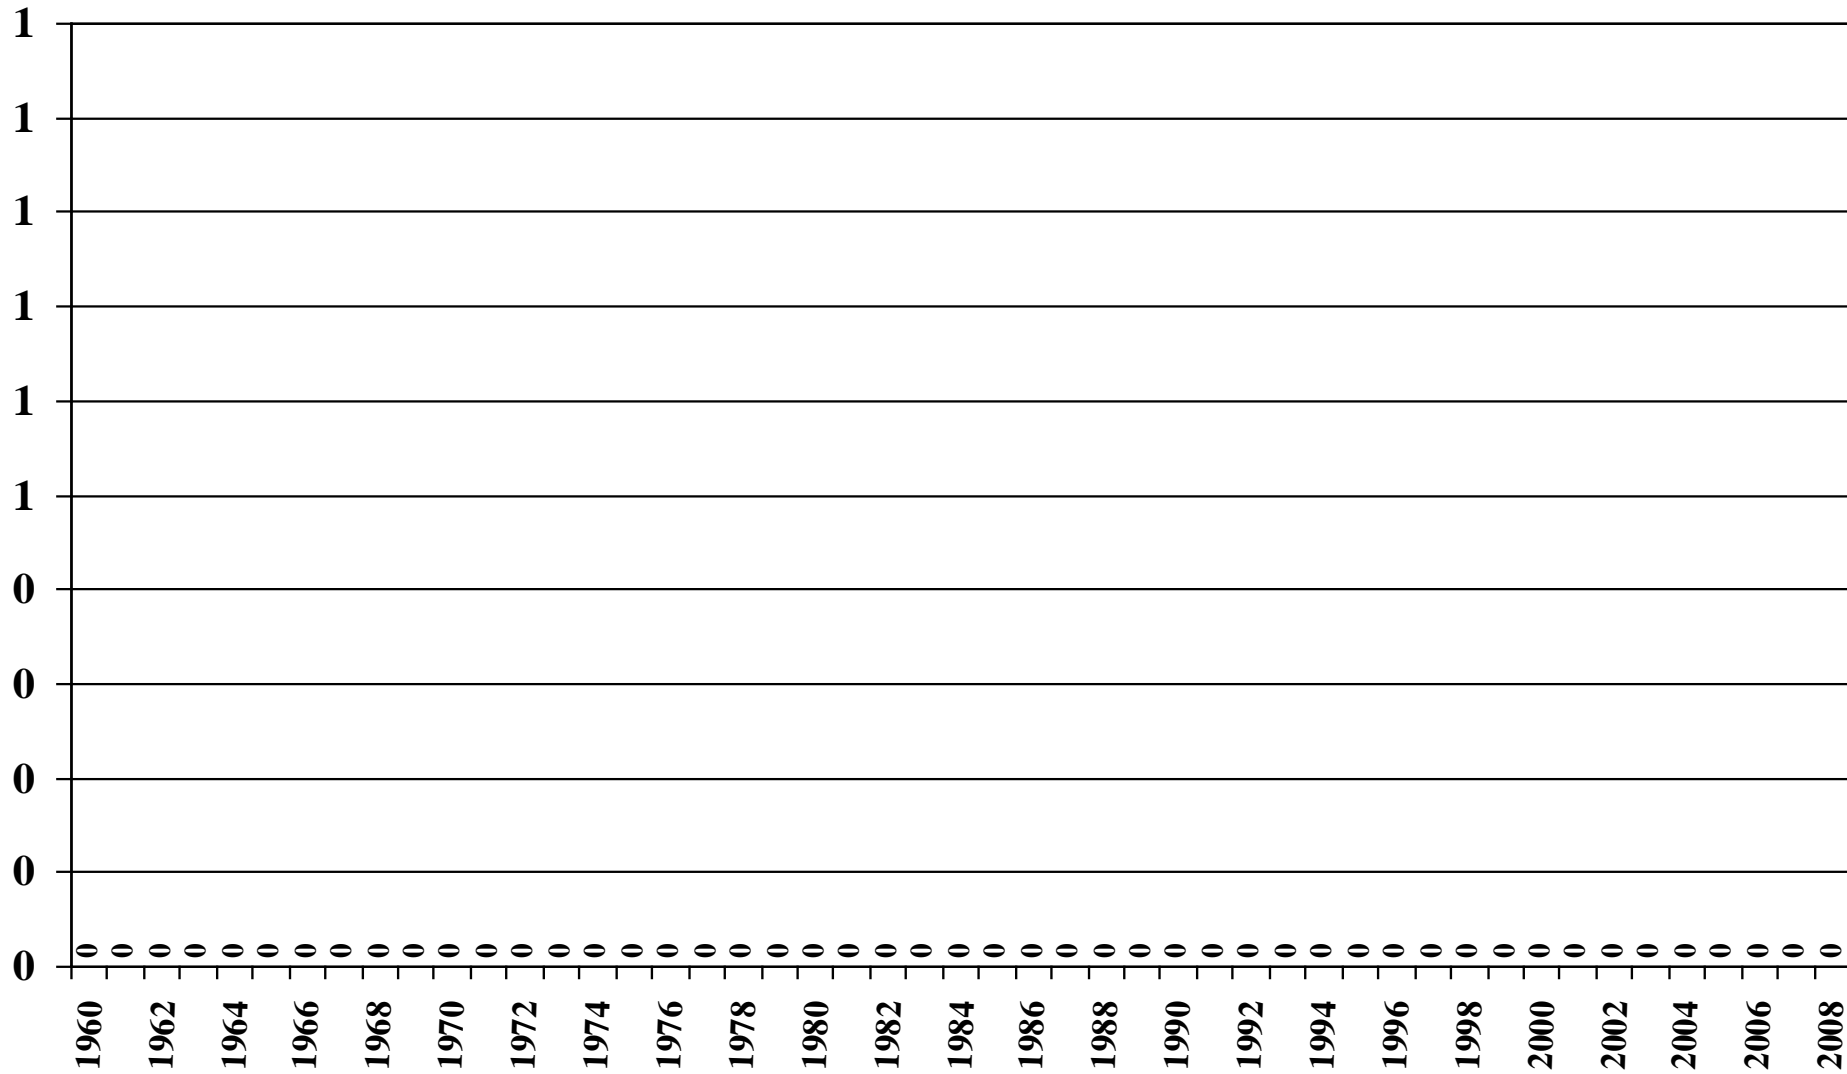

Guinea

USDA Supply and Demand Estimates

September 2, 2008

Guinea Rice Acreage Harvested 1960/61 – 2008/09

Source: [USDA Foreign Agricultural Service](#)

September 2, 2008

Guinea Rice Milled Production (1,000 Metric Tons) 1960/61 – 2008/09

Source: [USDA Foreign Agricultural Service](#)

September 2, 2008

Guinea Rice Jan-Dec Imports (1,000 Metric Tons) 1960/61 – 2008/09

Source: [USDA Foreign Agricultural Service](#)

September 2, 2008

Guinea Rice Jan-Dec Exports (1,000 Metric Tons) 1960/61 – 2008/09

Source: [USDA Foreign Agricultural Service](#)

September 2, 2008

Guinea Rice Total Domestic Consumption (1,000 Metric Tons) 1960/61 – 2008/09

Source: [USDA Foreign Agricultural Service](#)

September 2, 2008

Guinea Rice Total Distribution (1,000 Metric Tons) 1960/61 – 2008/09

Source: [USDA Foreign Agricultural Service](#)

September 2, 2008

Guinea Rice Ending Stocks (1,000 Metric Tons) 1960/61 – 2008/09

Source: [USDA Foreign Agricultural Service](#)