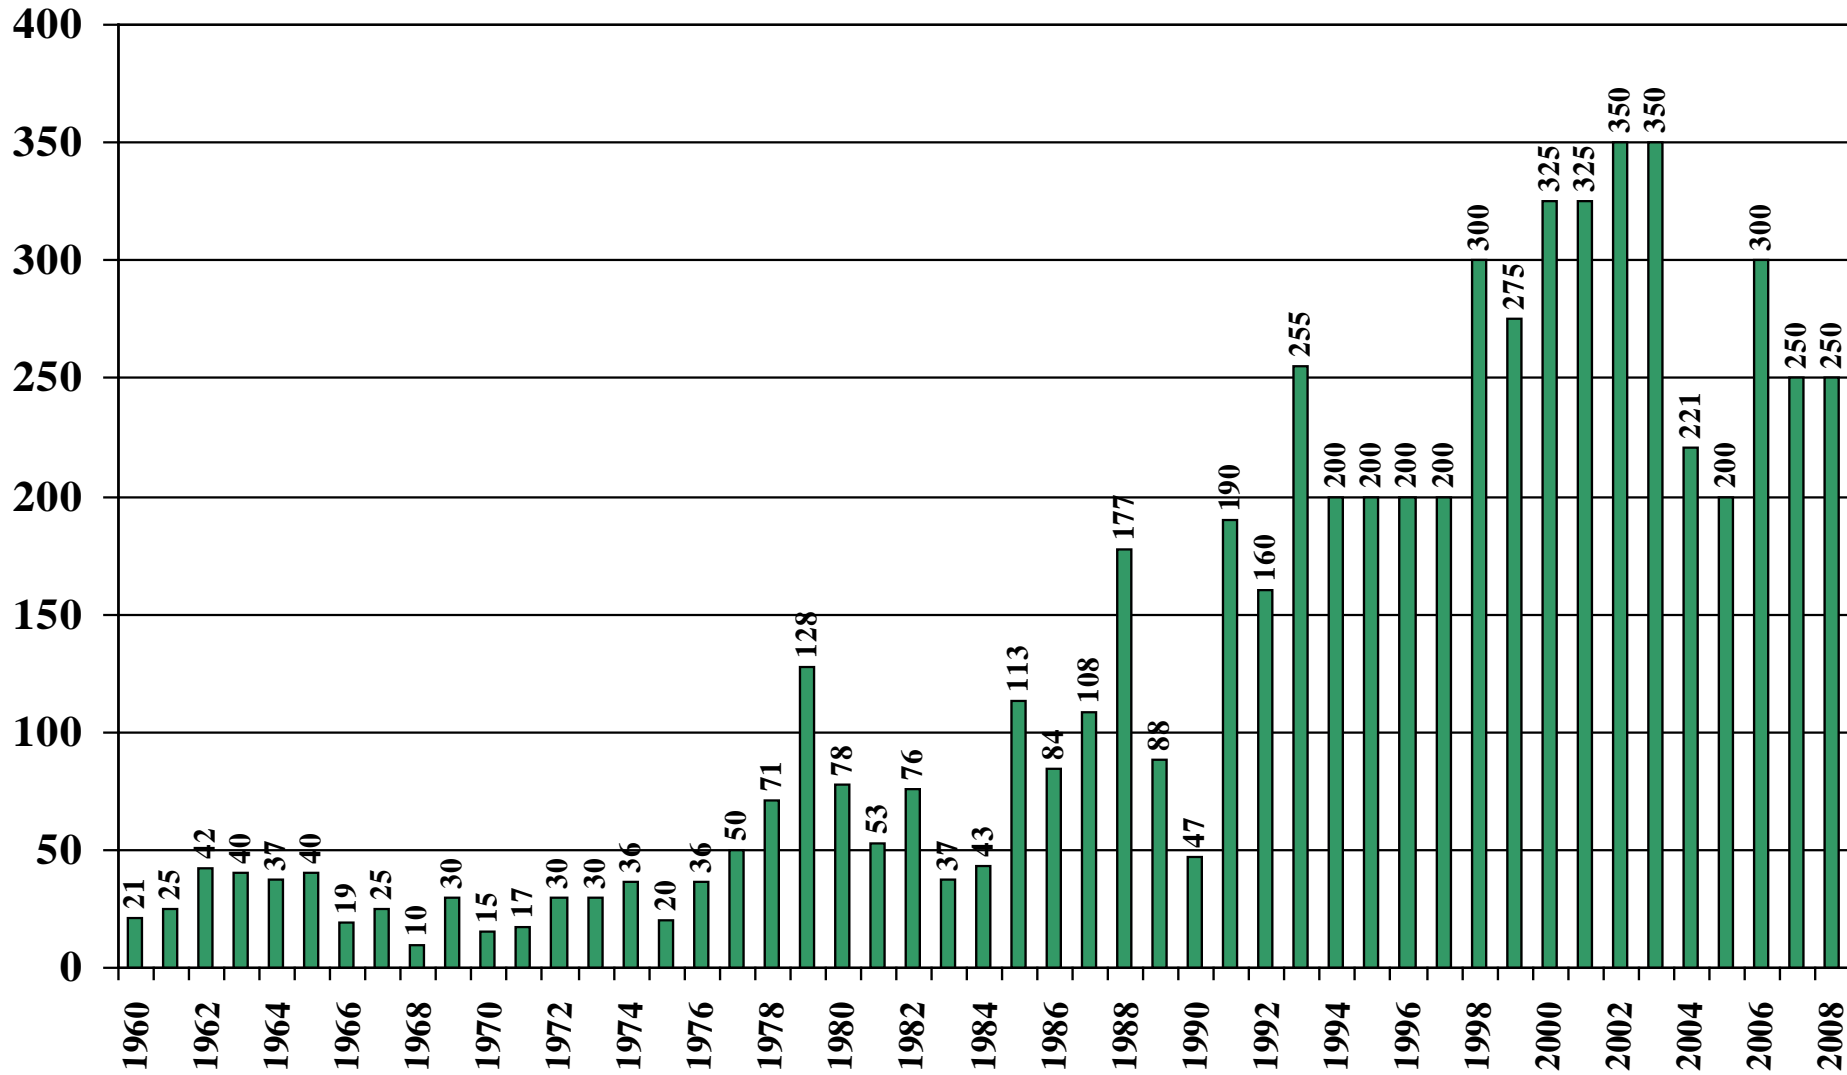

Guinea

USDA Supply and Demand Estimates

September 2, 2008

Guinea Rice Acreage Harvested 1960/61 – 2008/09

Source: [USDA Foreign Agricultural Service](#)

September 2, 2008

Guinea Rice Milled Production (1,000 Metric Tons) 1960/61 – 2008/09

Source: [USDA Foreign Agricultural Service](#)

September 2, 2008

Guinea Rice Jan-Dec Imports (1,000 Metric Tons) 1960/61 – 2008/09

Source: [USDA Foreign Agricultural Service](#)

September 2, 2008

Guinea Rice Jan-Dec Exports (1,000 Metric Tons) 1960/61 – 2008/09

Source: [USDA Foreign Agricultural Service](#)

September 2, 2008

Guinea Rice Total Domestic Consumption (1,000 Metric Tons) 1960/61 – 2008/09

Source: [USDA Foreign Agricultural Service](#)

September 2, 2008

Guinea Rice Total Distribution (1,000 Metric Tons) 1960/61 – 2008/09

Source: [USDA Foreign Agricultural Service](#)

September 2, 2008

Guinea Rice Ending Stocks (1,000 Metric Tons) 1960/61 – 2008/09

Source: [USDA Foreign Agricultural Service](#)