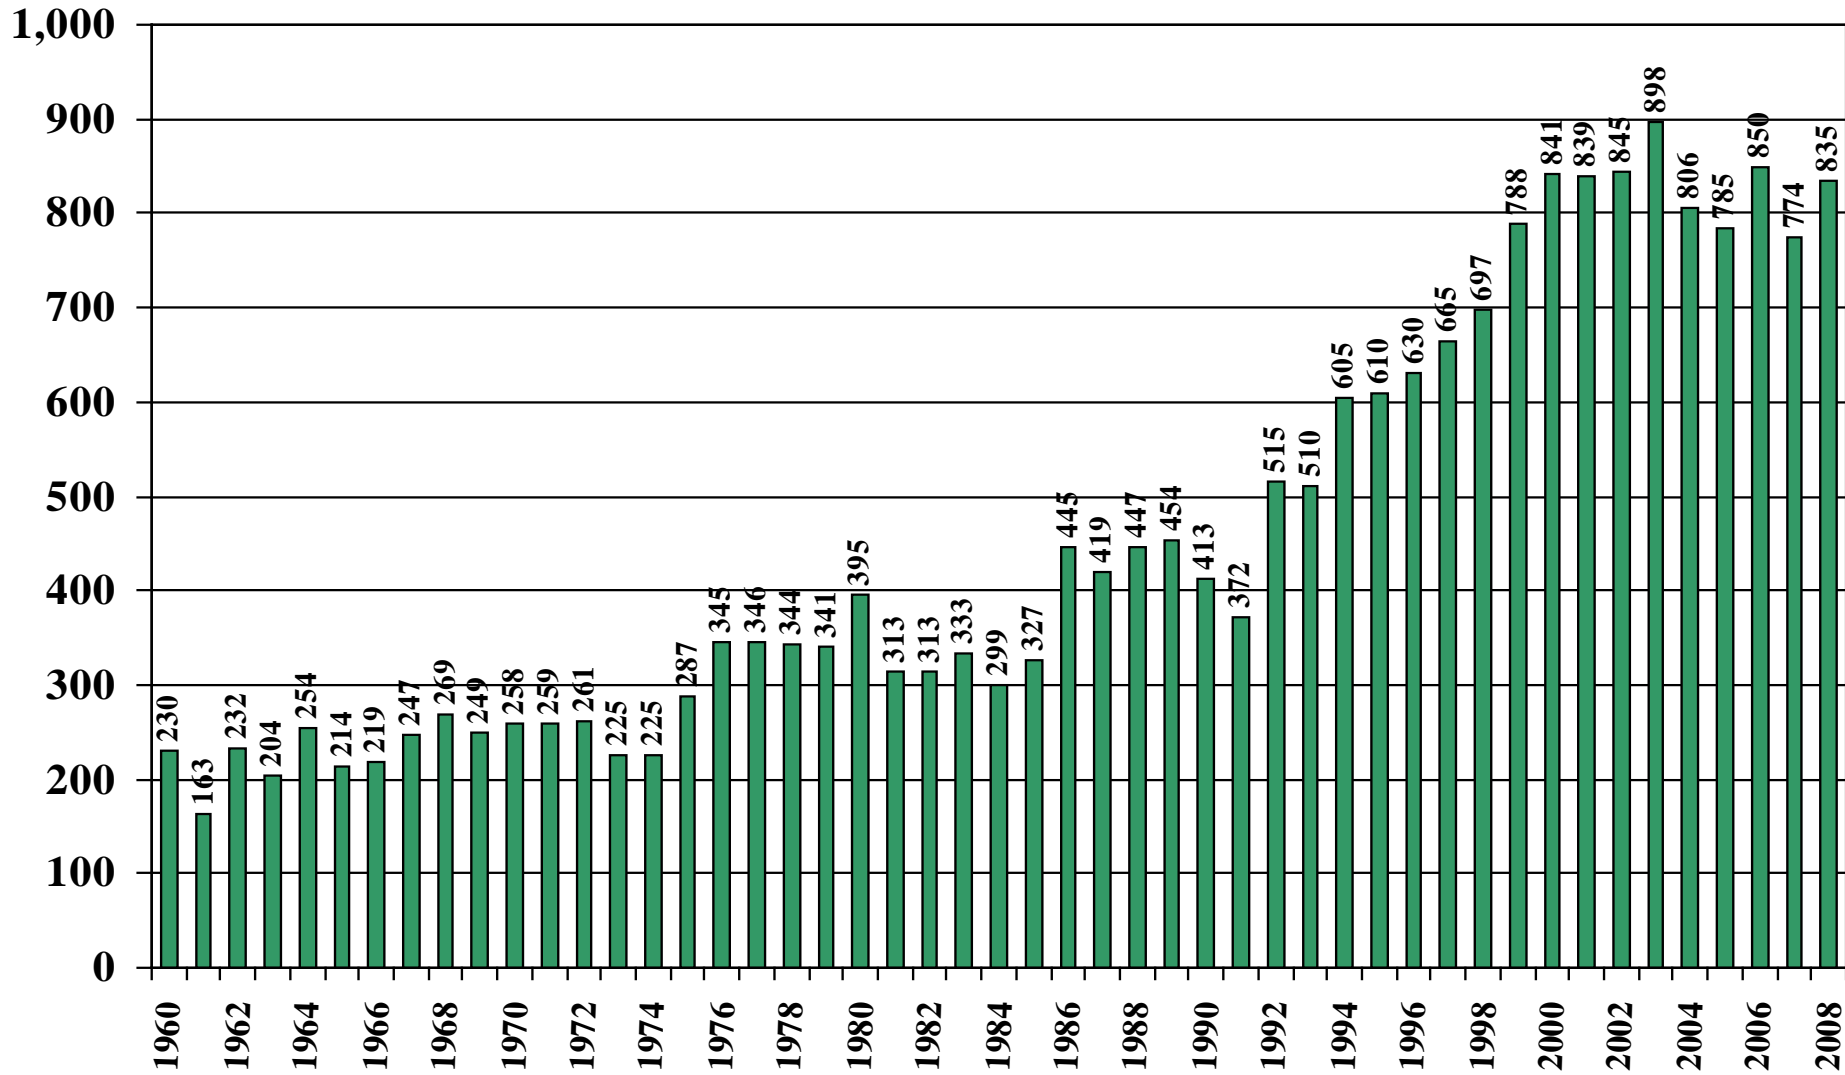

Guinea

USDA Supply and Demand Estimates

September 2, 2008

Guinea Rice Acreage Harvested 1960/61 – 2008/09

Source: [USDA Foreign Agricultural Service](#)

September 2, 2008

Guinea Rice Milled Production (1,000 Metric Tons) 1960/61 – 2008/09

Source: [USDA Foreign Agricultural Service](#)

September 2, 2008

Guinea Rice Jan-Dec Imports (1,000 Metric Tons) 1960/61 – 2008/09

Source: [USDA Foreign Agricultural Service](#)

September 2, 2008

Guinea Rice Jan-Dec Exports (1,000 Metric Tons) 1960/61 – 2008/09

Source: [USDA Foreign Agricultural Service](#)

September 2, 2008

Guinea Rice Total Domestic Consumption (1,000 Metric Tons) 1960/61 – 2008/09

Source: [USDA Foreign Agricultural Service](#)

September 2, 2008

Guinea Rice Total Distribution (1,000 Metric Tons) 1960/61 – 2008/09

Source: [USDA Foreign Agricultural Service](#)

September 2, 2008

Guinea Rice Ending Stocks (1,000 Metric Tons) 1960/61 – 2008/09

Source: [USDA Foreign Agricultural Service](#)