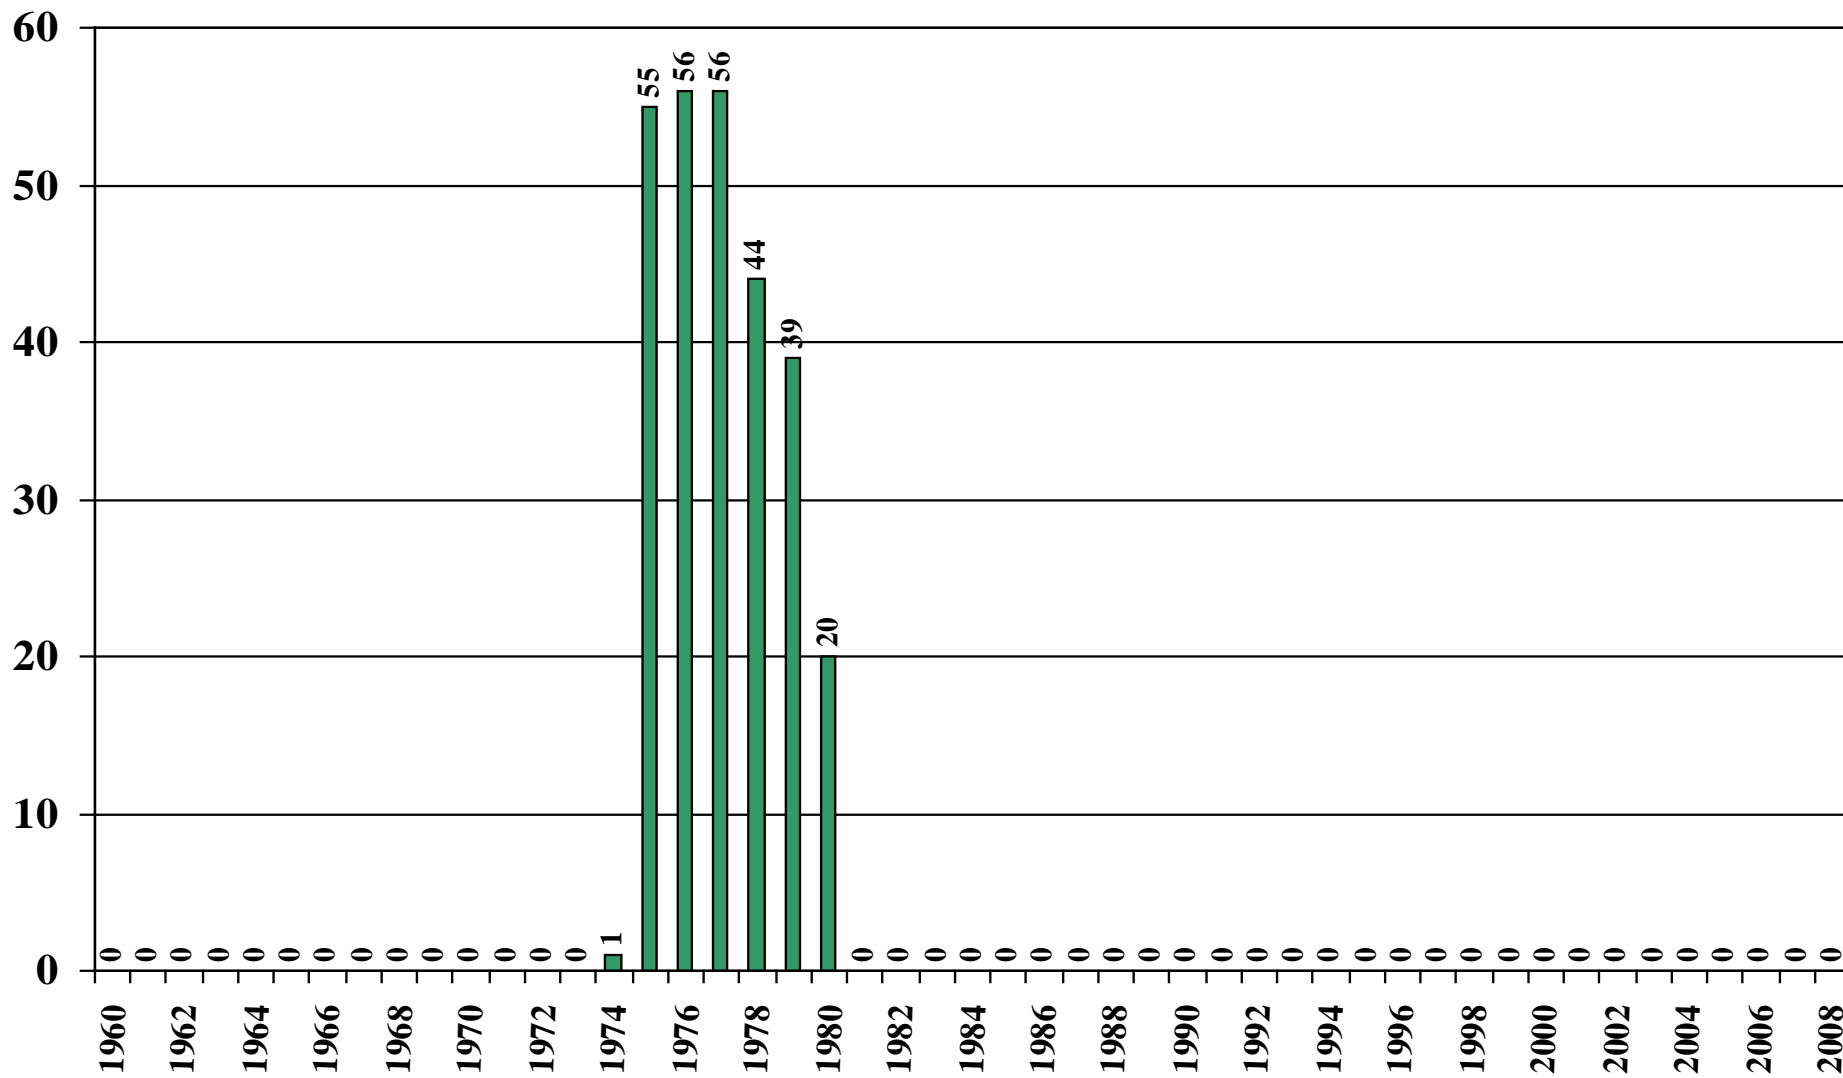

Guinea

USDA Supply and Demand Estimates

September 2, 2008

Guinea Rice Acreage Harvested 1960/61 – 2008/09

Source: [USDA Foreign Agricultural Service](#)

September 2, 2008

Guinea Rice Milled Production (1,000 Metric Tons) 1960/61 – 2008/09

Source: [USDA Foreign Agricultural Service](#)

September 2, 2008

Guinea Rice Total Domestic Consumption (1,000 Metric Tons) 1960/61 – 2008/09

Source: [USDA Foreign Agricultural Service](#)

September 2, 2008

Guinea Rice Total Distribution (1,000 Metric Tons) 1960/61 – 2008/09

Source: [USDA Foreign Agricultural Service](#)

September 2, 2008

Guinea Rice Ending Stocks (1,000 Metric Tons) 1960/61 – 2008/09

Source: [USDA Foreign Agricultural Service](#)