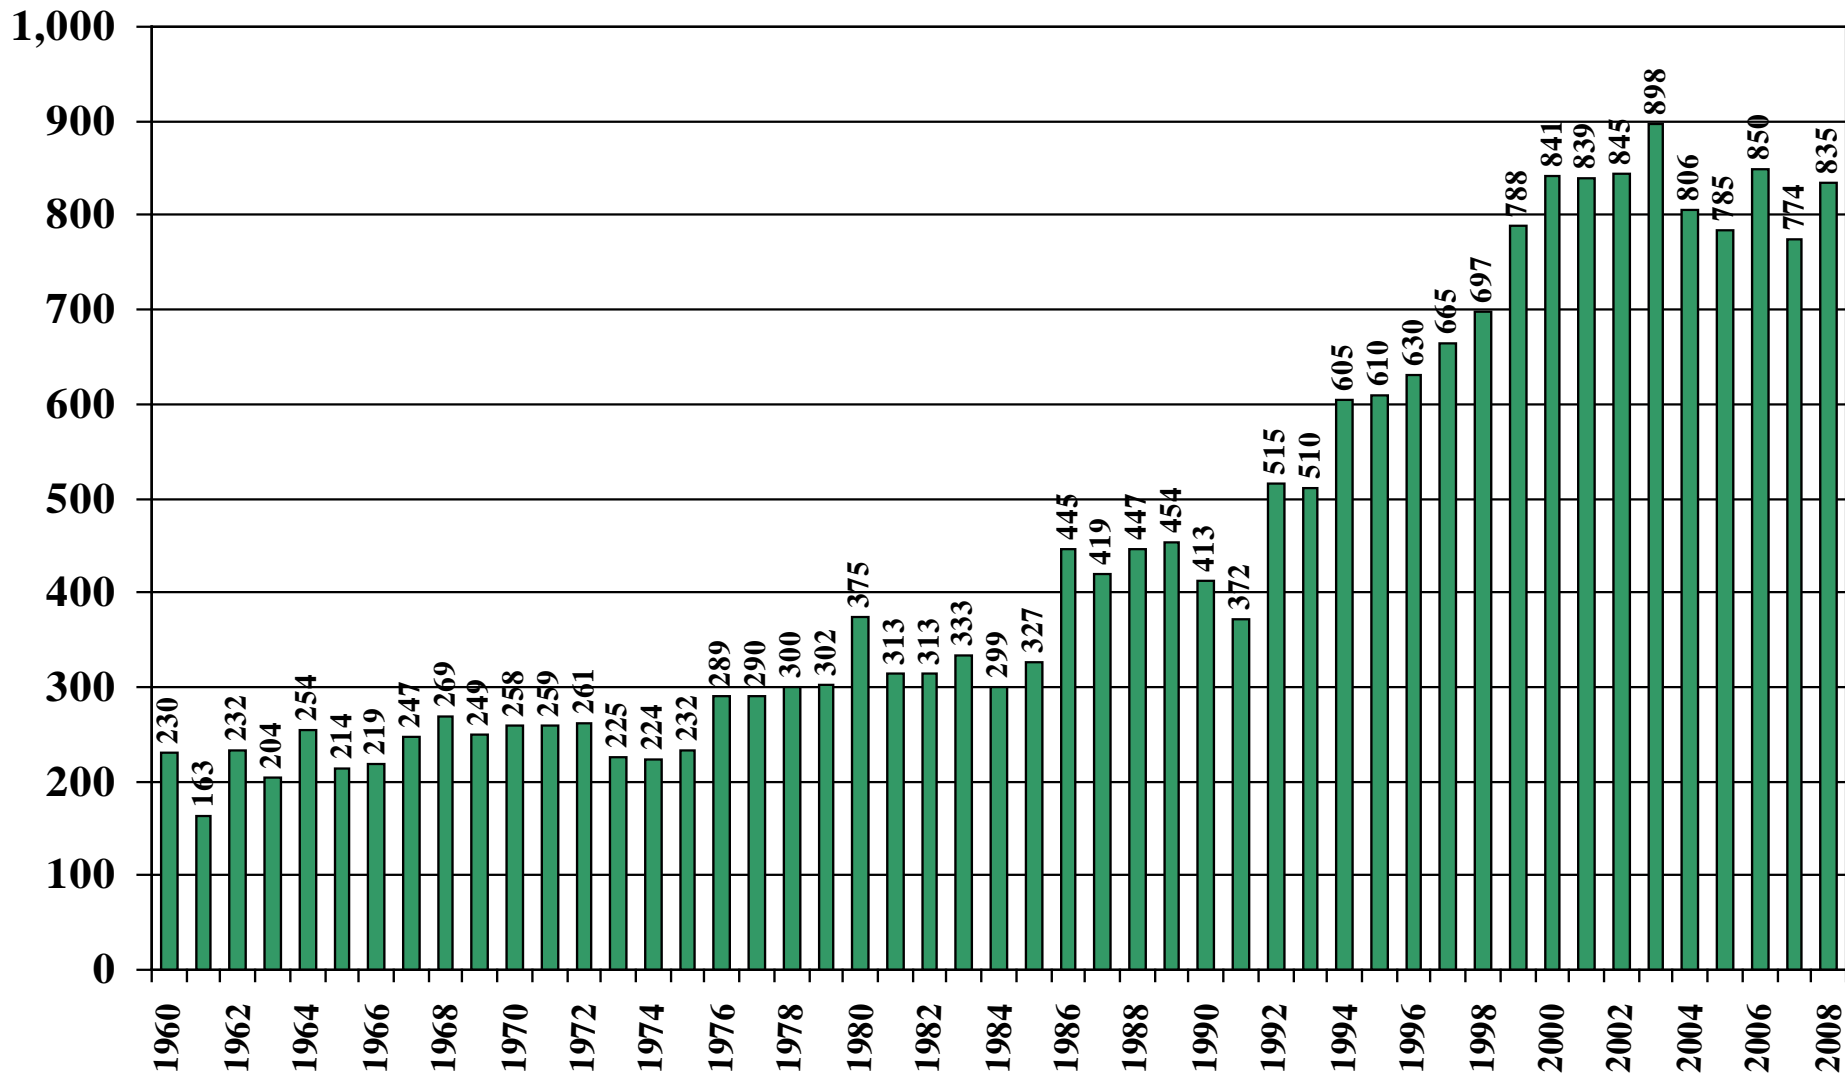

Guinea

USDA Supply and Demand Estimates

September 2, 2008

Guinea Rice Acreage Harvested 1960/61 – 2008/09

Source: [USDA Foreign Agricultural Service](#)

September 2, 2008

Guinea Rice Milled Production (1,000 Metric Tons) 1960/61 – 2008/09

Source: [USDA Foreign Agricultural Service](#)

September 2, 2008

Guinea Rice Jan-Dec Imports (1,000 Metric Tons) 1960/61 – 2008/09

Source: [USDA Foreign Agricultural Service](#)

September 2, 2008

Guinea Rice Jan-Dec Exports (1,000 Metric Tons) 1960/61 – 2008/09

Source: [USDA Foreign Agricultural Service](#)

September 2, 2008

Guinea Rice Total Domestic Consumption (1,000 Metric Tons) 1960/61 – 2008/09

Source: [USDA Foreign Agricultural Service](#)

September 2, 2008

Guinea Rice Total Distribution (1,000 Metric Tons) 1960/61 – 2008/09

Source: [USDA Foreign Agricultural Service](#)

September 2, 2008

Guinea Rice Ending Stocks (1,000 Metric Tons) 1960/61 – 2008/09

Source: [USDA Foreign Agricultural Service](#)