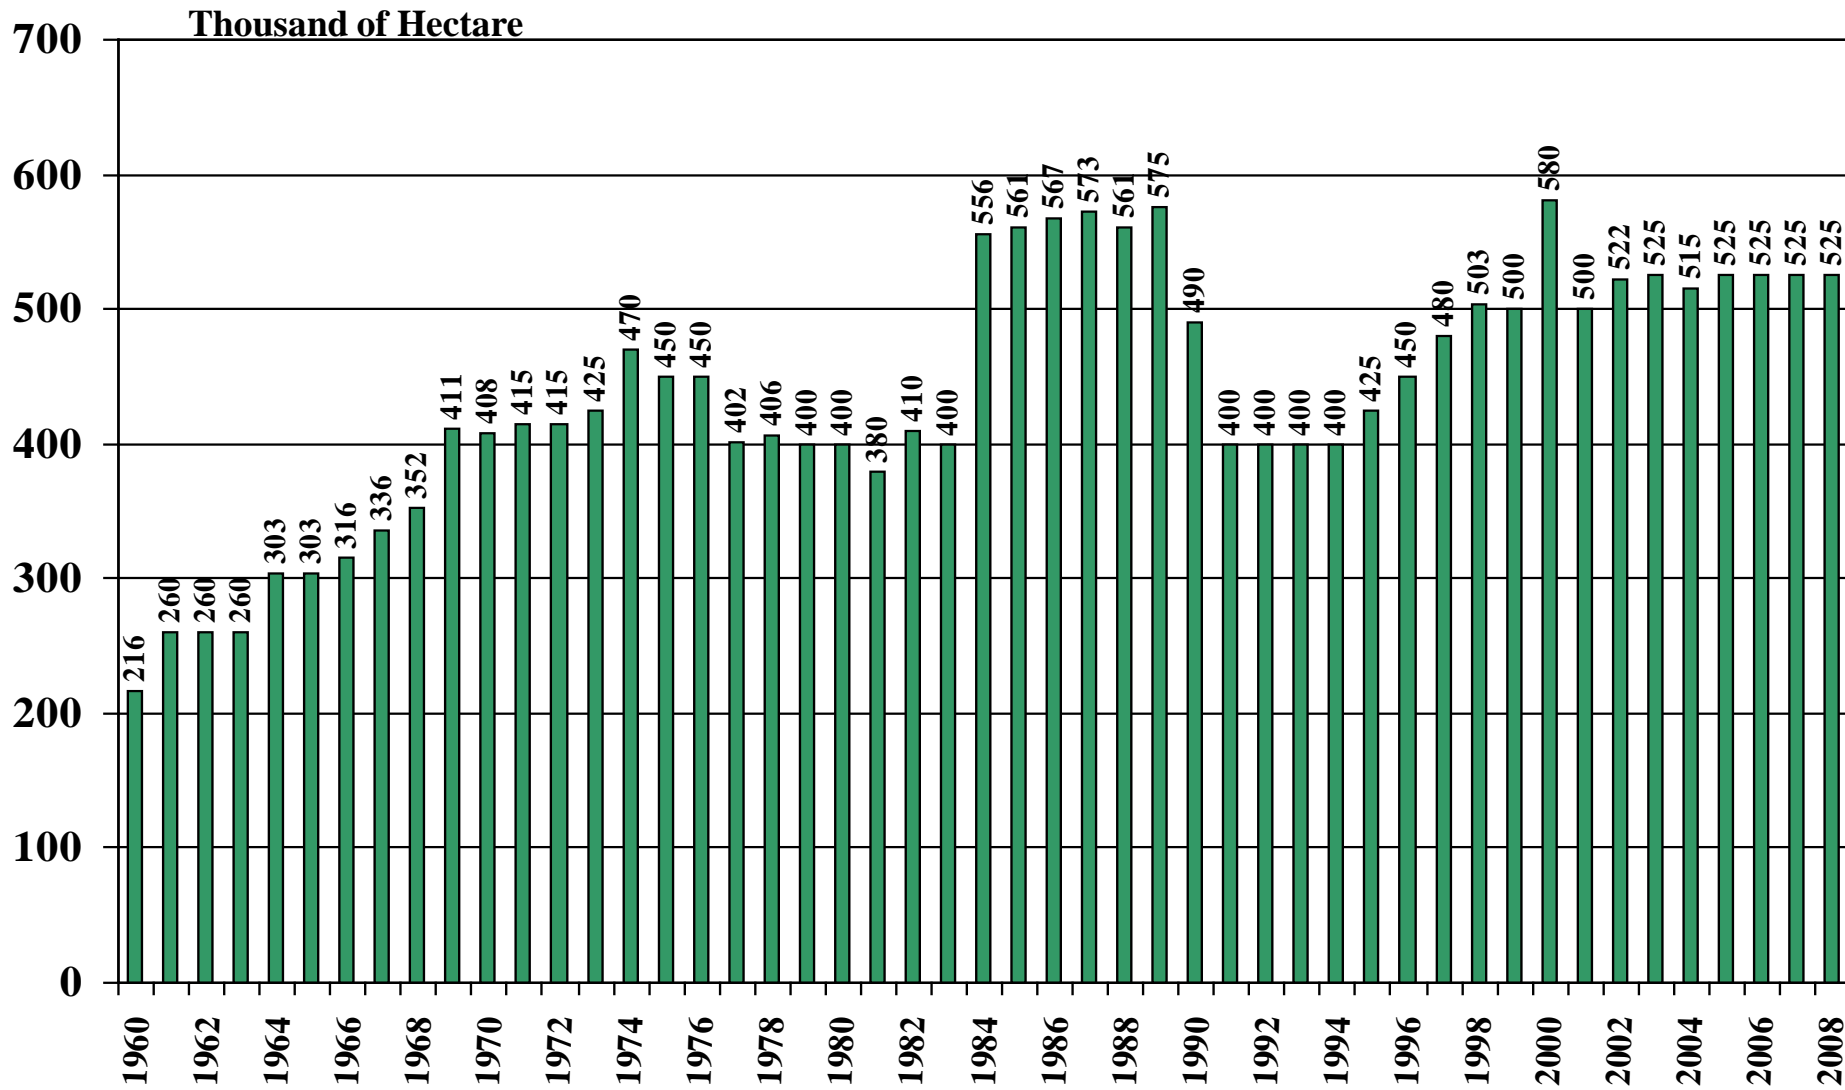

Guinea

USDA Supply and Demand Estimates

September 2, 2008

Guinea Rice Acreage Harvested 1960/61 – 2008/09

Source: [USDA Foreign Agricultural Service](#)

September 2, 2008

Guinea Rice Milled Production (1,000 Metric Tons) 1960/61 – 2008/09

Source: [USDA Foreign Agricultural Service](#)

September 2, 2008

Guinea Rice Jan-Dec Imports (1,000 Metric Tons) 1960/61 – 2008/09

Source: [USDA Foreign Agricultural Service](#)

September 2, 2008

Guinea Rice Jan-Dec Exports (1,000 Metric Tons) 1960/61 – 2008/09

Source: [USDA Foreign Agricultural Service](#)

September 2, 2008

Guinea Rice Total Domestic Consumption (1,000 Metric Tons) 1960/61 – 2008/09

Source: [USDA Foreign Agricultural Service](#)

September 2, 2008

Guinea Rice Total Distribution (1,000 Metric Tons) 1960/61 – 2008/09

Source: [USDA Foreign Agricultural Service](#)

September 2, 2008

Guinea Rice Ending Stocks (1,000 Metric Tons) 1960/61 – 2008/09

Source: [USDA Foreign Agricultural Service](#)