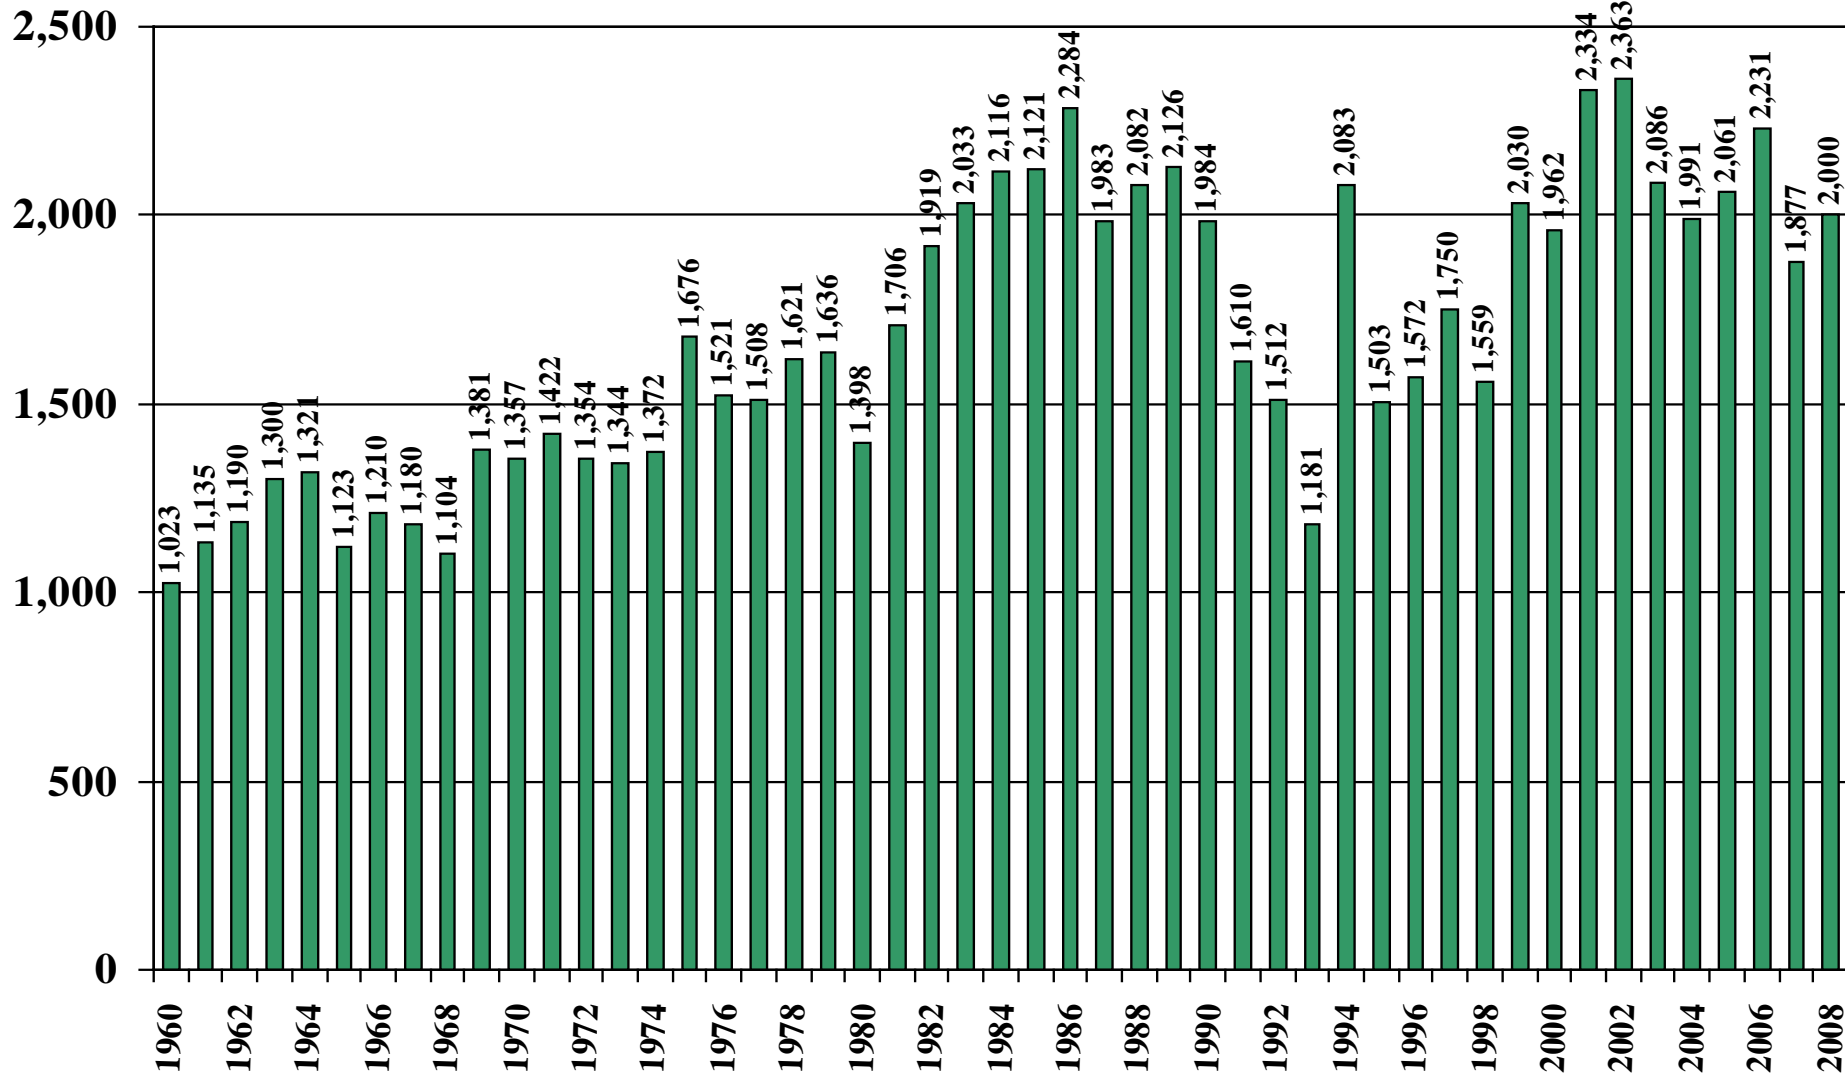

Democratic Peoples Republic of Korea

Rice Milled Production (1,000 Metric Tons) 1960/61 – 2008/09

Source: [USDA Foreign Agricultural Service](#)

September 2, 2008

Democratic Peoples Republic of Korea

Rice Jan-Dec Imports (1,000 Metric Tons) 1960/61 – 2008/09

Source: [USDA Foreign Agricultural Service](#)

September 2, 2008

Democratic Peoples Republic of Korea

Rice Jan-Dec Exports (1,000 Metric Tons) 1960/61 – 2008/09

Source: [USDA Foreign Agricultural Service](#)

Democratic Peoples Republic of Korea

Rice Total Domestic Consumption (1,000 Metric Tons) 1960/61 – 2008/09

Source: [USDA Foreign Agricultural Service](#)

September 2, 2008

Democratic Peoples Republic of Korea