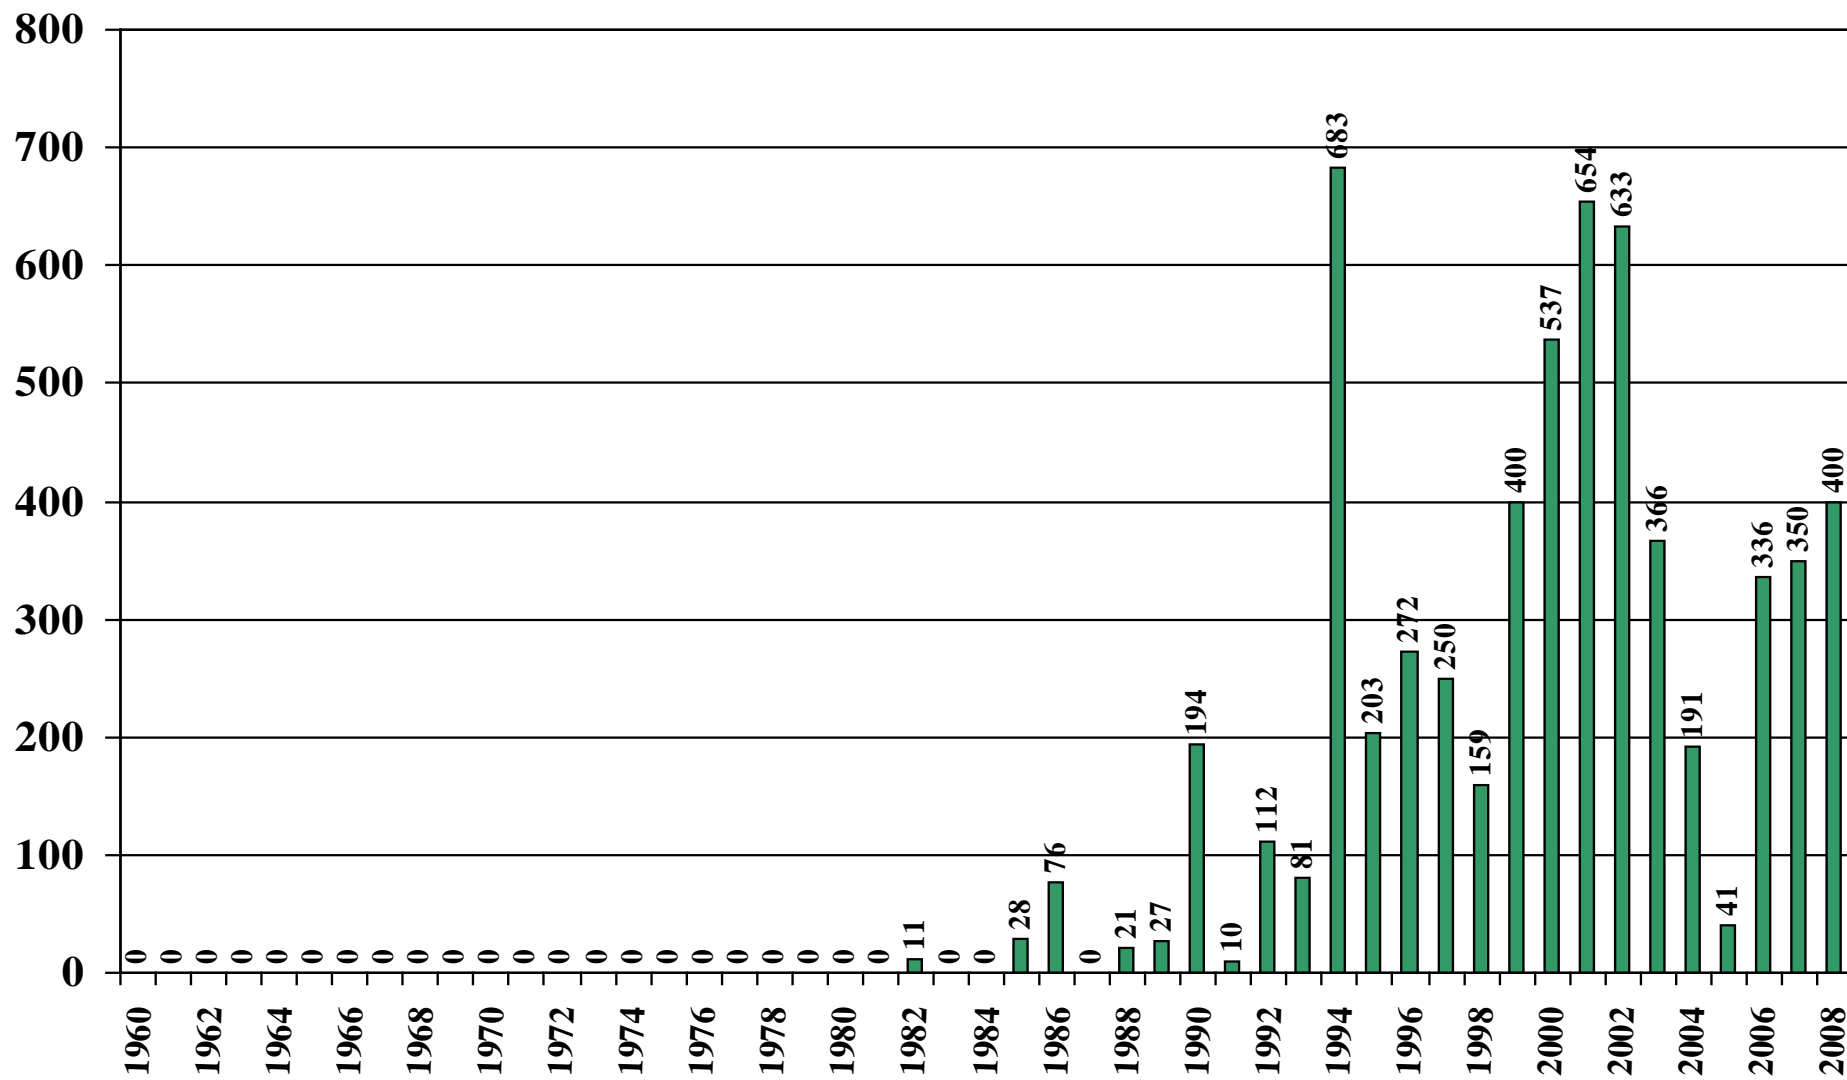

Democratic Peoples Republic of Korea

USDA Supply and Demand Estimates

September 2, 2008

Democratic Peoples Republic of Korea

Rice Acreage Harvested 1960/61 – 2008/09

Source: [USDA Foreign Agricultural Service](#)

Democratic Peoples Republic of Korea

Rice Milled Production (1,000 Metric Tons) 1960/61 – 2008/09

Source: [USDA Foreign Agricultural Service](#)

September 2, 2008

Democratic Peoples Republic of Korea

Rice Jan-Dec Imports (1,000 Metric Tons) 1960/61 – 2008/09

Source: [USDA Foreign Agricultural Service](#)

September 2, 2008

Democratic Peoples Republic of Korea

Rice Jan-Dec Exports (1,000 Metric Tons) 1960/61 – 2008/09

Source: [USDA Foreign Agricultural Service](#)

Democratic Peoples Republic of Korea

Rice Total Domestic Consumption (1,000 Metric Tons) 1960/61 – 2008/09

Source: [USDA Foreign Agricultural Service](#)

September 2, 2008

Democratic Peoples Republic of Korea