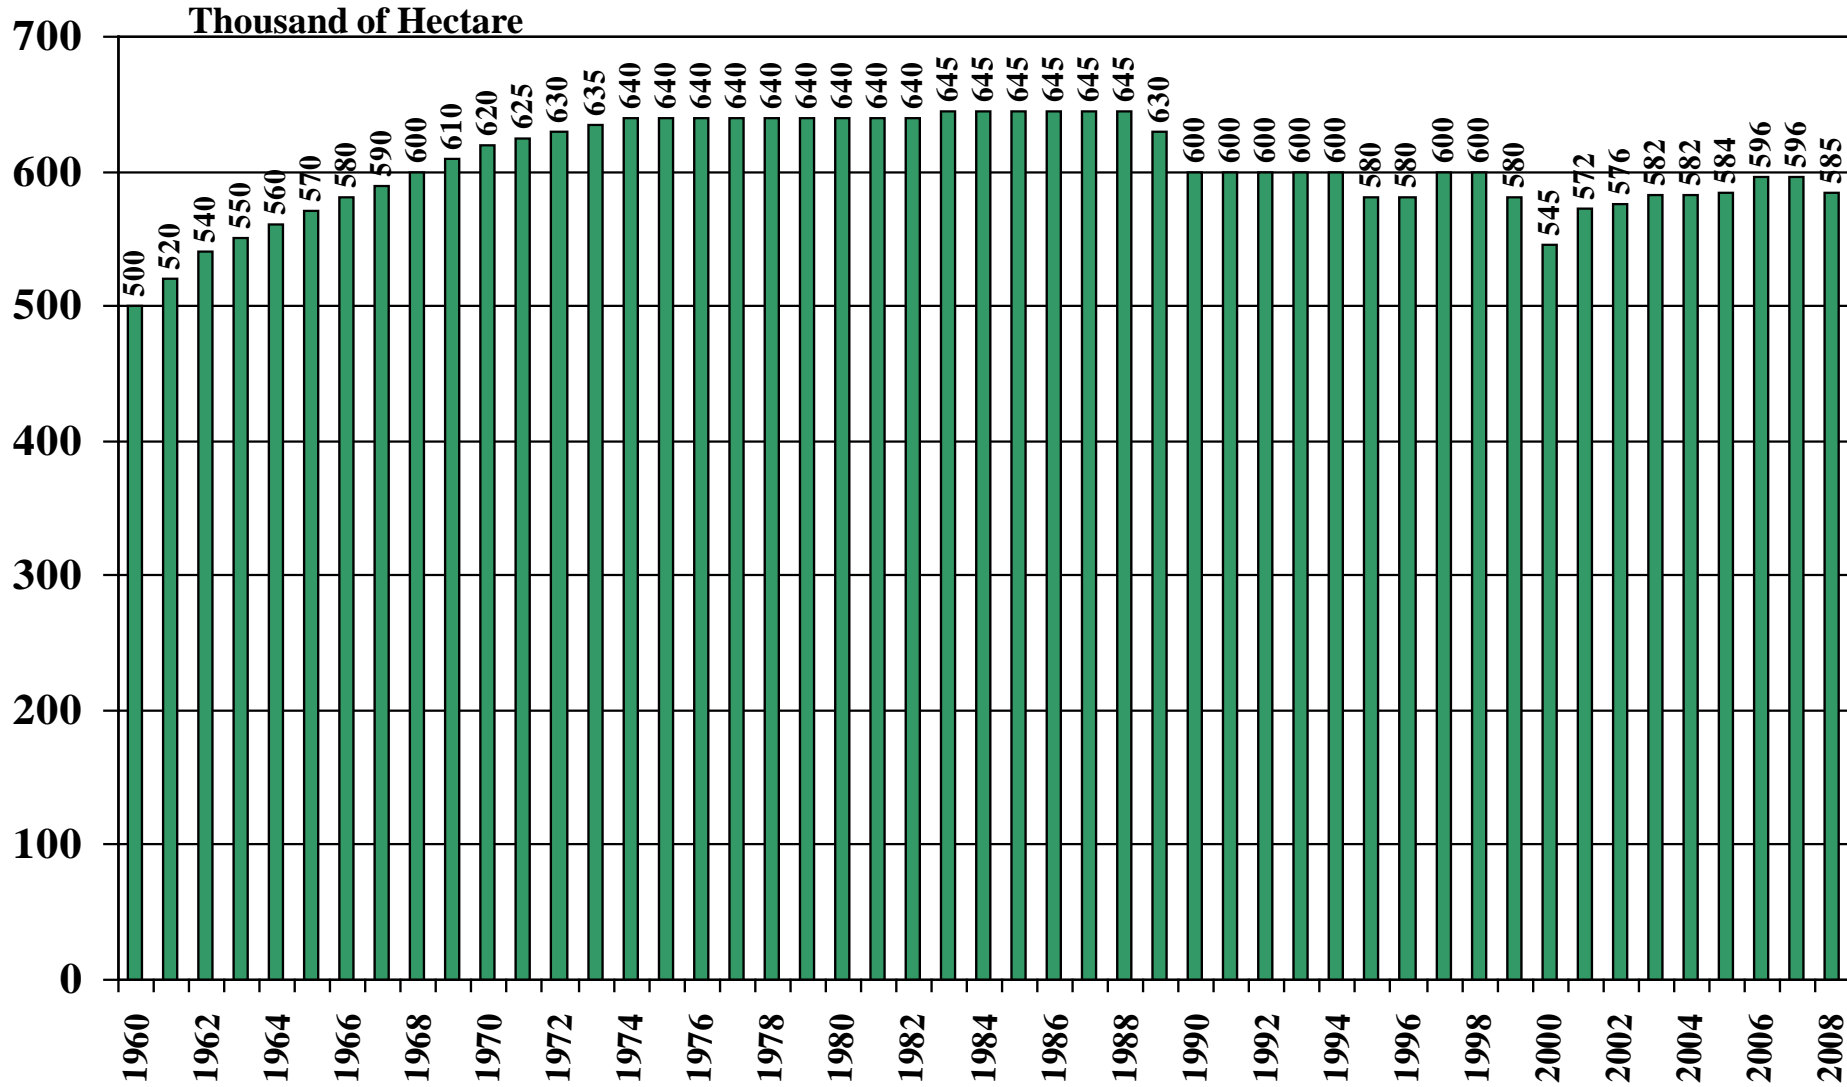

Democratic Peoples Republic of Korea

USDA Supply and Demand Estimates

September 2, 2008

Democratic Peoples Republic of Korea

Rice Acreage Harvested 1960/61 – 2008/09

Source: [USDA Foreign Agricultural Service](#)

Democratic Peoples Republic of Korea

Rice Milled Production (1,000 Metric Tons) 1960/61 – 2008/09

Source: [USDA Foreign Agricultural Service](#)

September 2, 2008

Democratic Peoples Republic of Korea

Rice Jan-Dec Imports (1,000 Metric Tons) 1960/61 – 2008/09

Source: [USDA Foreign Agricultural Service](#)

September 2, 2008

Democratic Peoples Republic of Korea

Rice Jan-Dec Exports (1,000 Metric Tons) 1960/61 – 2008/09

Source: [USDA Foreign Agricultural Service](#)

Democratic Peoples Republic of Korea

Rice Total Domestic Consumption (1,000 Metric Tons) 1960/61 – 2008/09

Source: [USDA Foreign Agricultural Service](#)

September 2, 2008

Democratic Peoples Republic of Korea