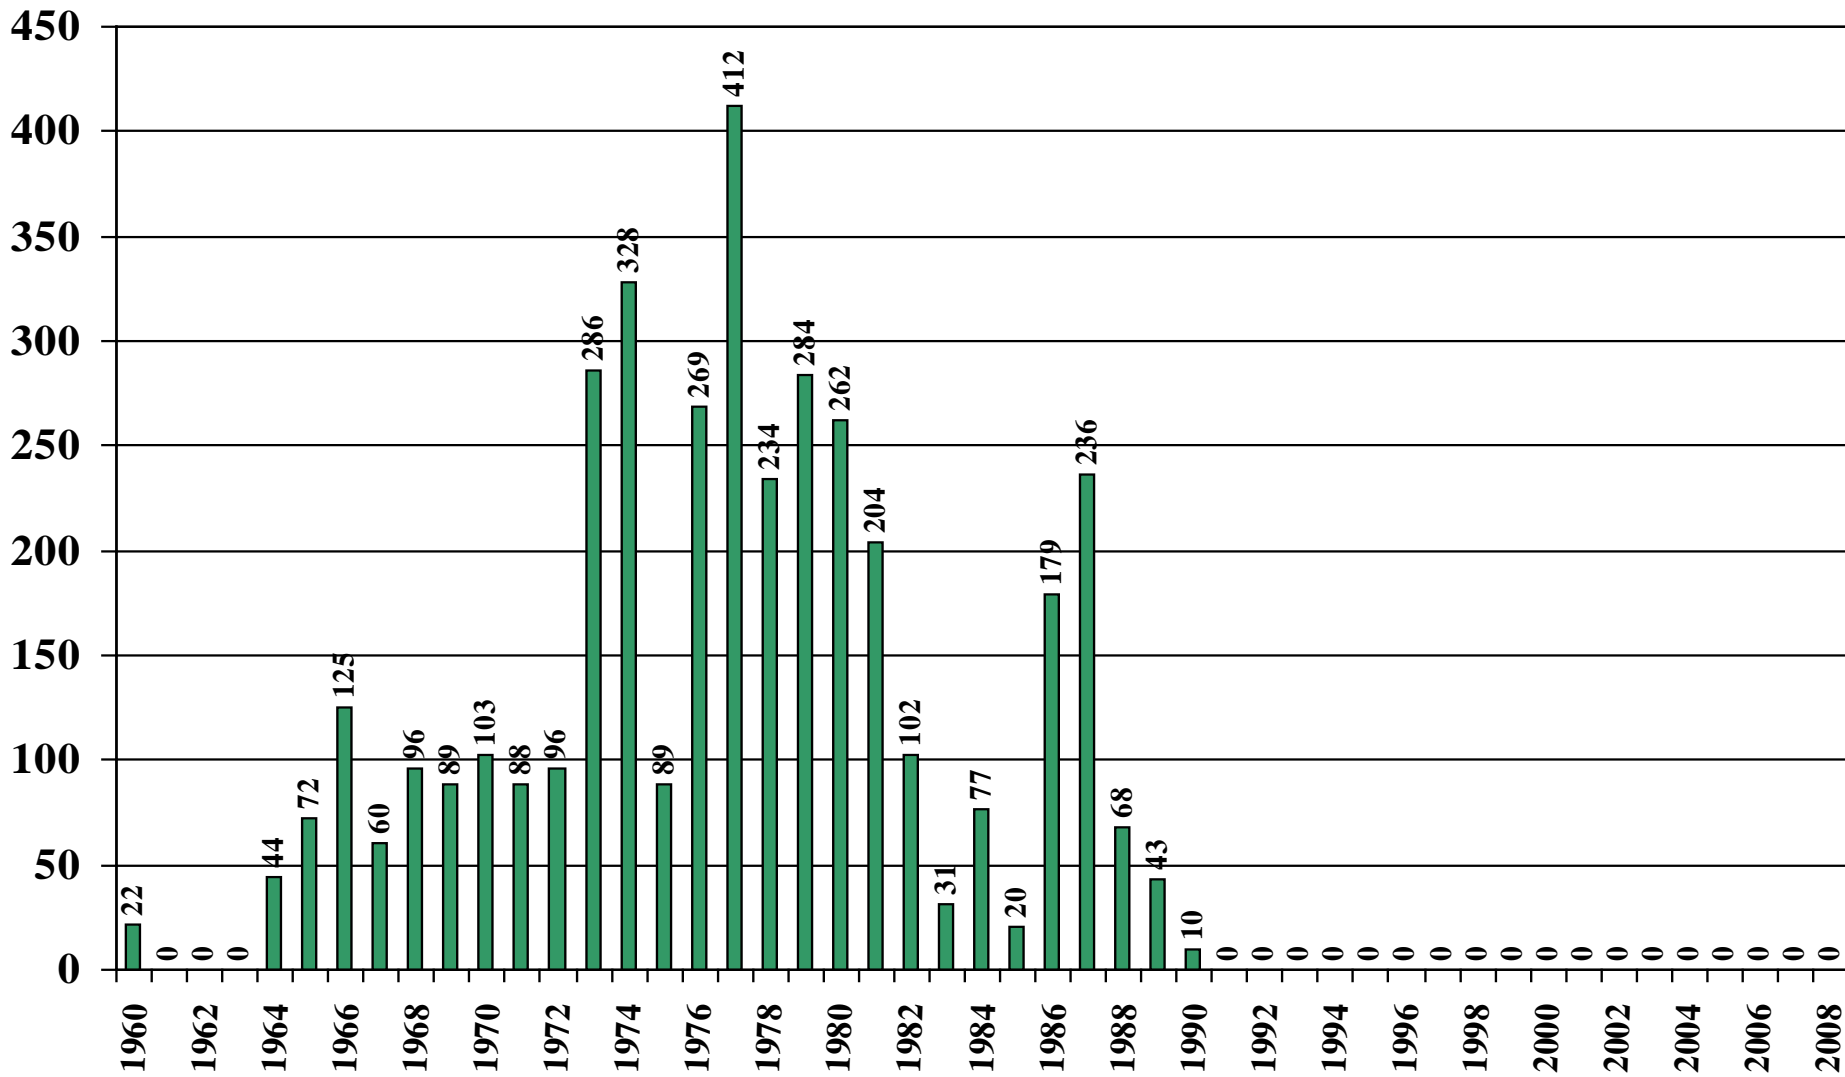

Democratic Peoples Republic of Korea

USDA Supply and Demand Estimates

September 2, 2008

Democratic Peoples Republic of Korea

Rice Acreage Harvested 1960/61 – 2008/09

Source: [USDA Foreign Agricultural Service](#)

Democratic Peoples Republic of Korea

Rice Milled Production (1,000 Metric Tons) 1960/61 – 2008/09

Source: [USDA Foreign Agricultural Service](#)

September 2, 2008

Democratic Peoples Republic of Korea

Rice Jan-Dec Imports (1,000 Metric Tons) 1960/61 – 2008/09

Source: [USDA Foreign Agricultural Service](#)

September 2, 2008

Democratic Peoples Republic of Korea

Rice Jan-Dec Exports (1,000 Metric Tons) 1960/61 – 2008/09

Source: [USDA Foreign Agricultural Service](#)

Democratic Peoples Republic of Korea

Rice Total Domestic Consumption (1,000 Metric Tons) 1960/61 – 2008/09

Source: [USDA Foreign Agricultural Service](#)

September 2, 2008

Democratic Peoples Republic of Korea