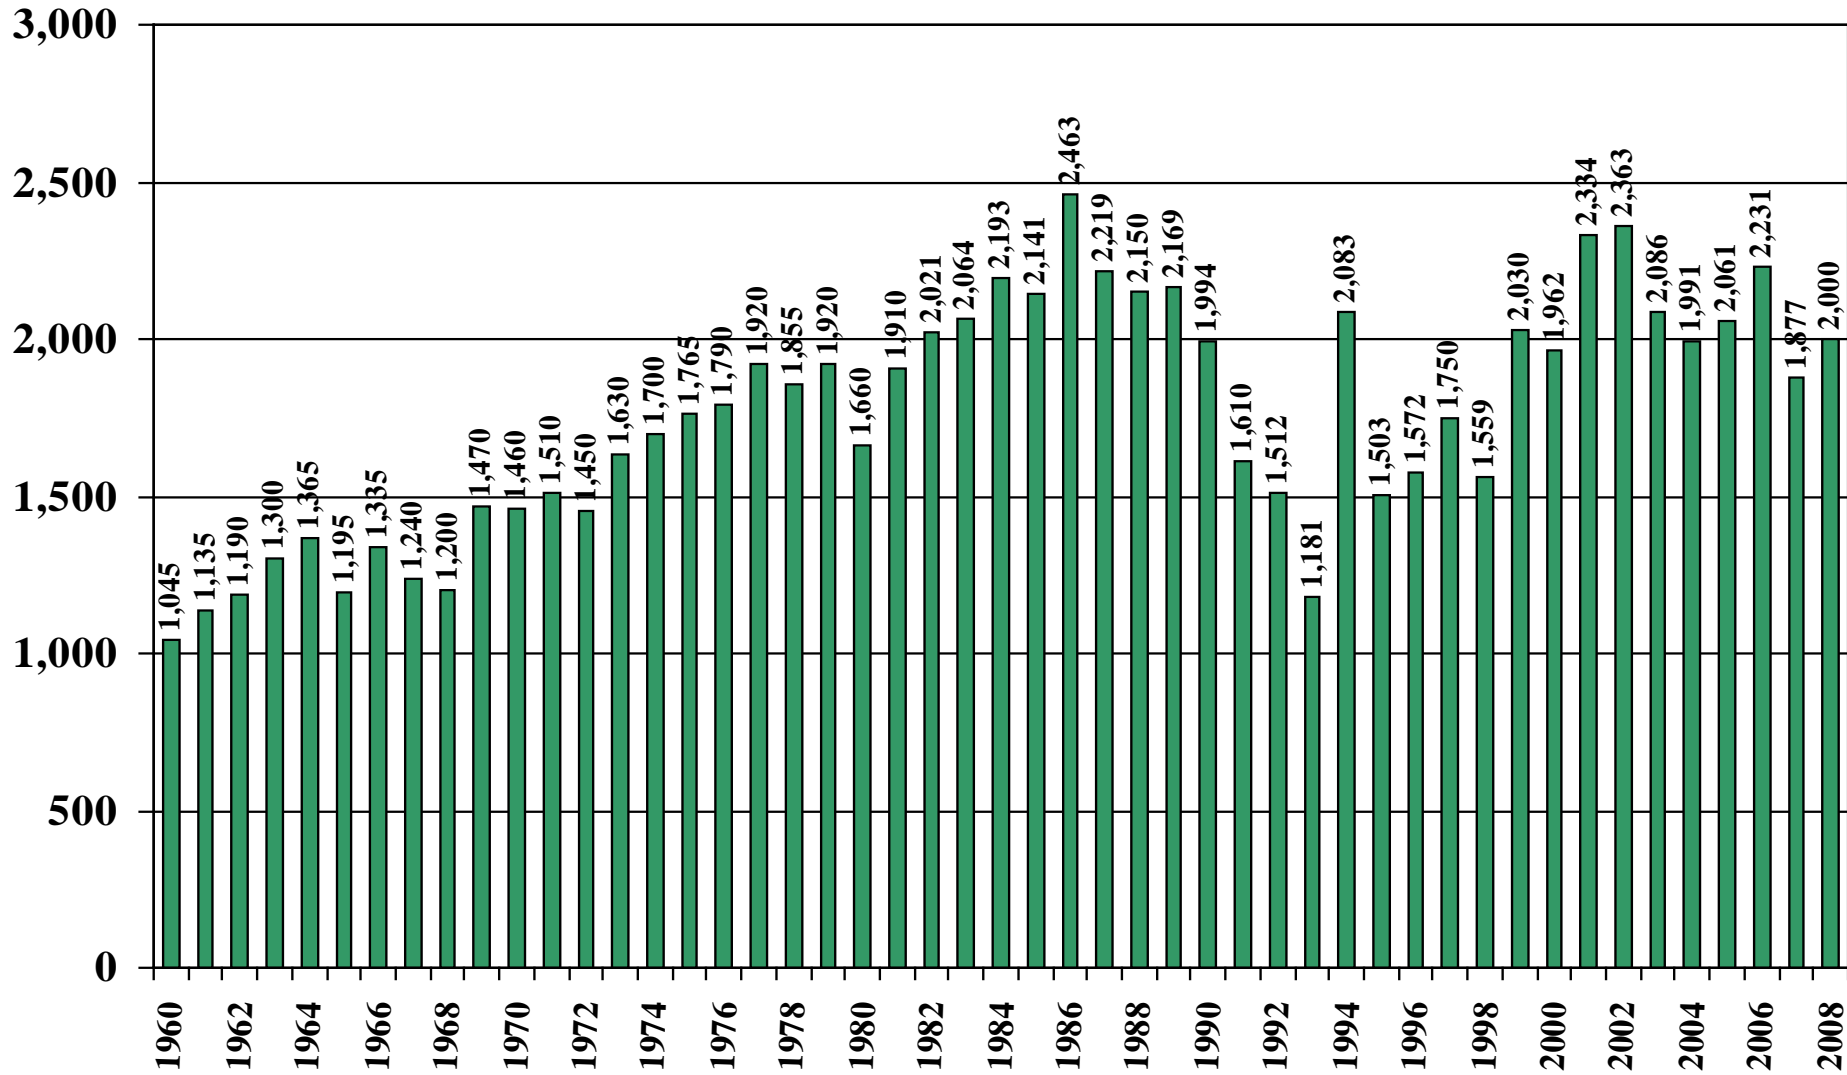

Democratic Peoples Republic of Korea

Rice Milled Production (1,000 Metric Tons) 1960/61 – 2008/09

Source: [USDA Foreign Agricultural Service](#)

September 2, 2008

Democratic Peoples Republic of Korea

Rice Jan-Dec Imports (1,000 Metric Tons) 1960/61 – 2008/09

Source: [USDA Foreign Agricultural Service](#)

September 2, 2008

Democratic Peoples Republic of Korea

Rice Jan-Dec Exports (1,000 Metric Tons) 1960/61 – 2008/09

Source: [USDA Foreign Agricultural Service](#)

Democratic Peoples Republic of Korea

Rice Total Domestic Consumption (1,000 Metric Tons) 1960/61 – 2008/09

Source: [USDA Foreign Agricultural Service](#)

September 2, 2008

Democratic Peoples Republic of Korea

Rice Total Distribution (1,000 Metric Tons) 1960/61 – 2008/09

Source: [USDA Foreign Agricultural Service](#)

September 2, 2008

Democratic Peoples Republic of Korea

Rice Ending Stocks (1,000 Metric Tons) 1960/61 – 2008/09