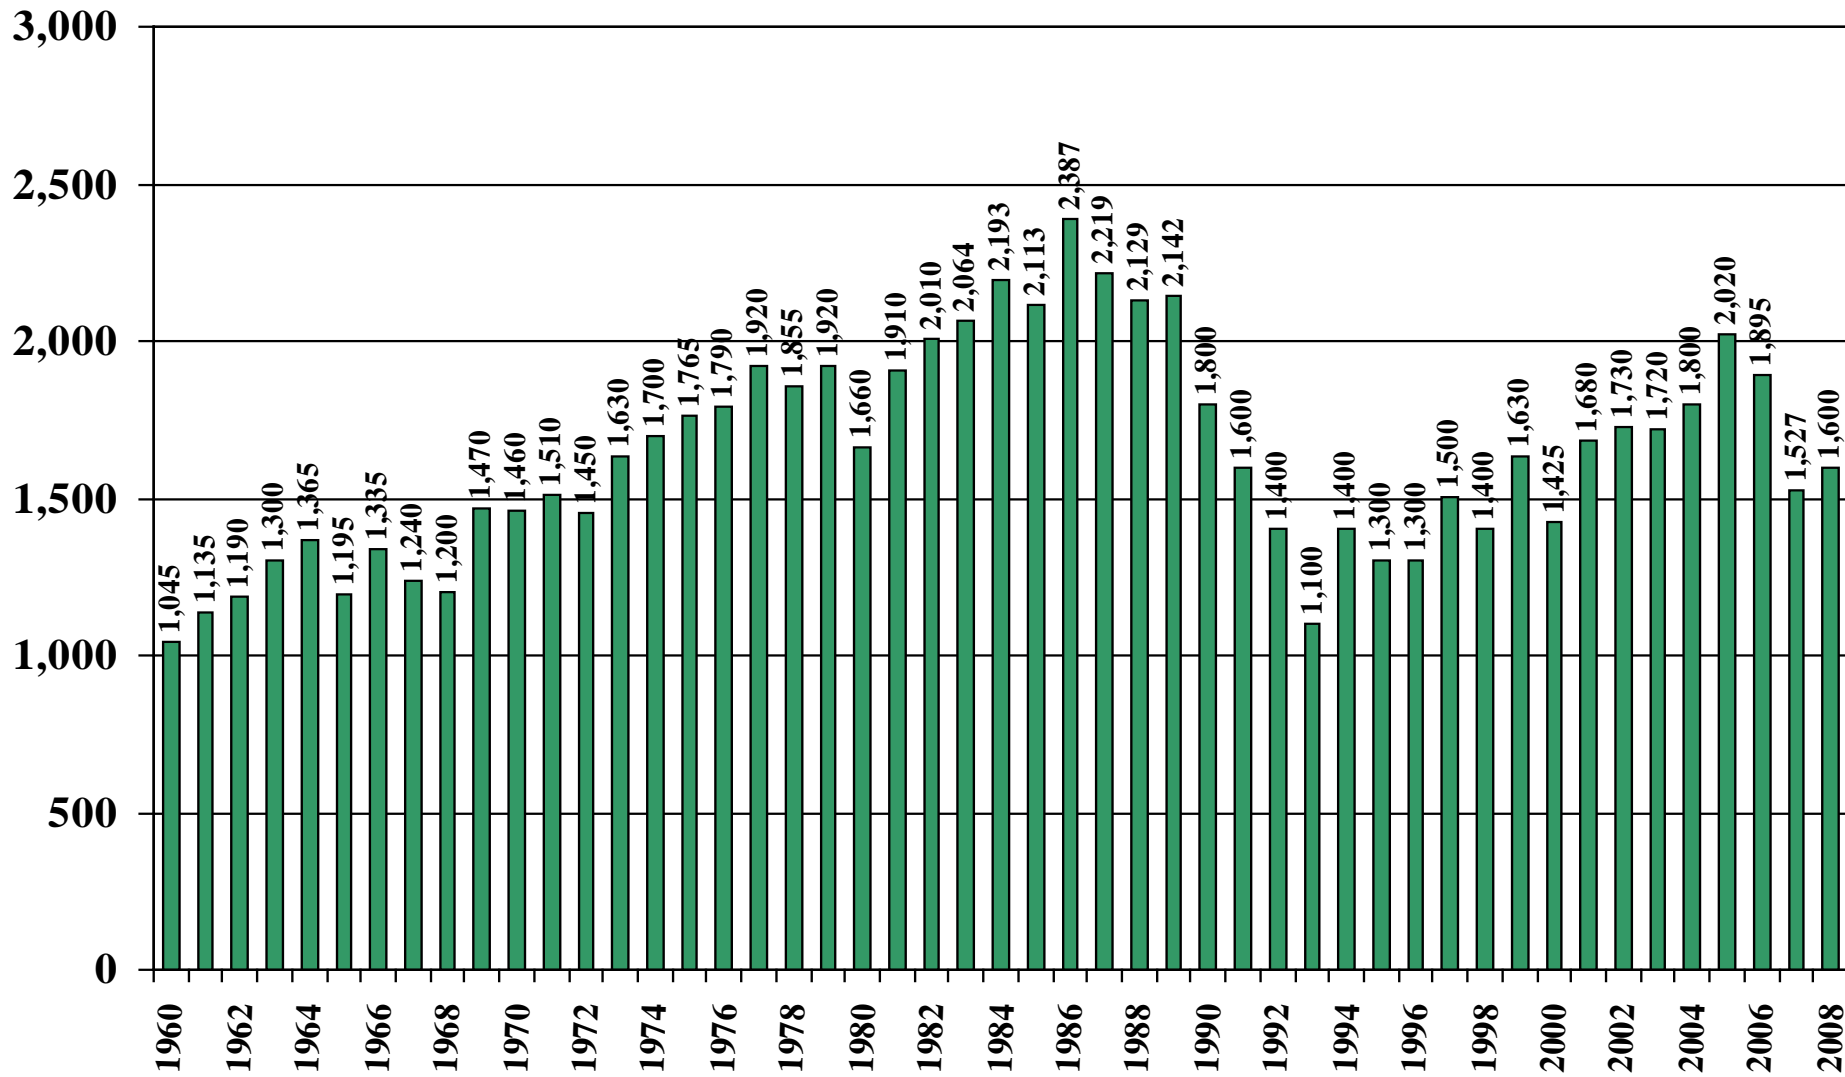

Democratic Peoples Republic of Korea

USDA Supply and Demand Estimates

September 2, 2008

Democratic Peoples Republic of Korea

Rice Acreage Harvested 1960/61 – 2008/09

Source: [USDA Foreign Agricultural Service](#)

Democratic Peoples Republic of Korea

Rice Milled Production (1,000 Metric Tons) 1960/61 – 2008/09

Source: [USDA Foreign Agricultural Service](#)

September 2, 2008

Democratic Peoples Republic of Korea

Rice Jan-Dec Imports (1,000 Metric Tons) 1960/61 – 2008/09

Source: [USDA Foreign Agricultural Service](#)

September 2, 2008

Democratic Peoples Republic of Korea

Rice Jan-Dec Exports (1,000 Metric Tons) 1960/61 – 2008/09

Source: [USDA Foreign Agricultural Service](#)

Democratic Peoples Republic of Korea

Rice Total Domestic Consumption (1,000 Metric Tons) 1960/61 – 2008/09

Source: [USDA Foreign Agricultural Service](#)

September 2, 2008

Democratic Peoples Republic of Korea