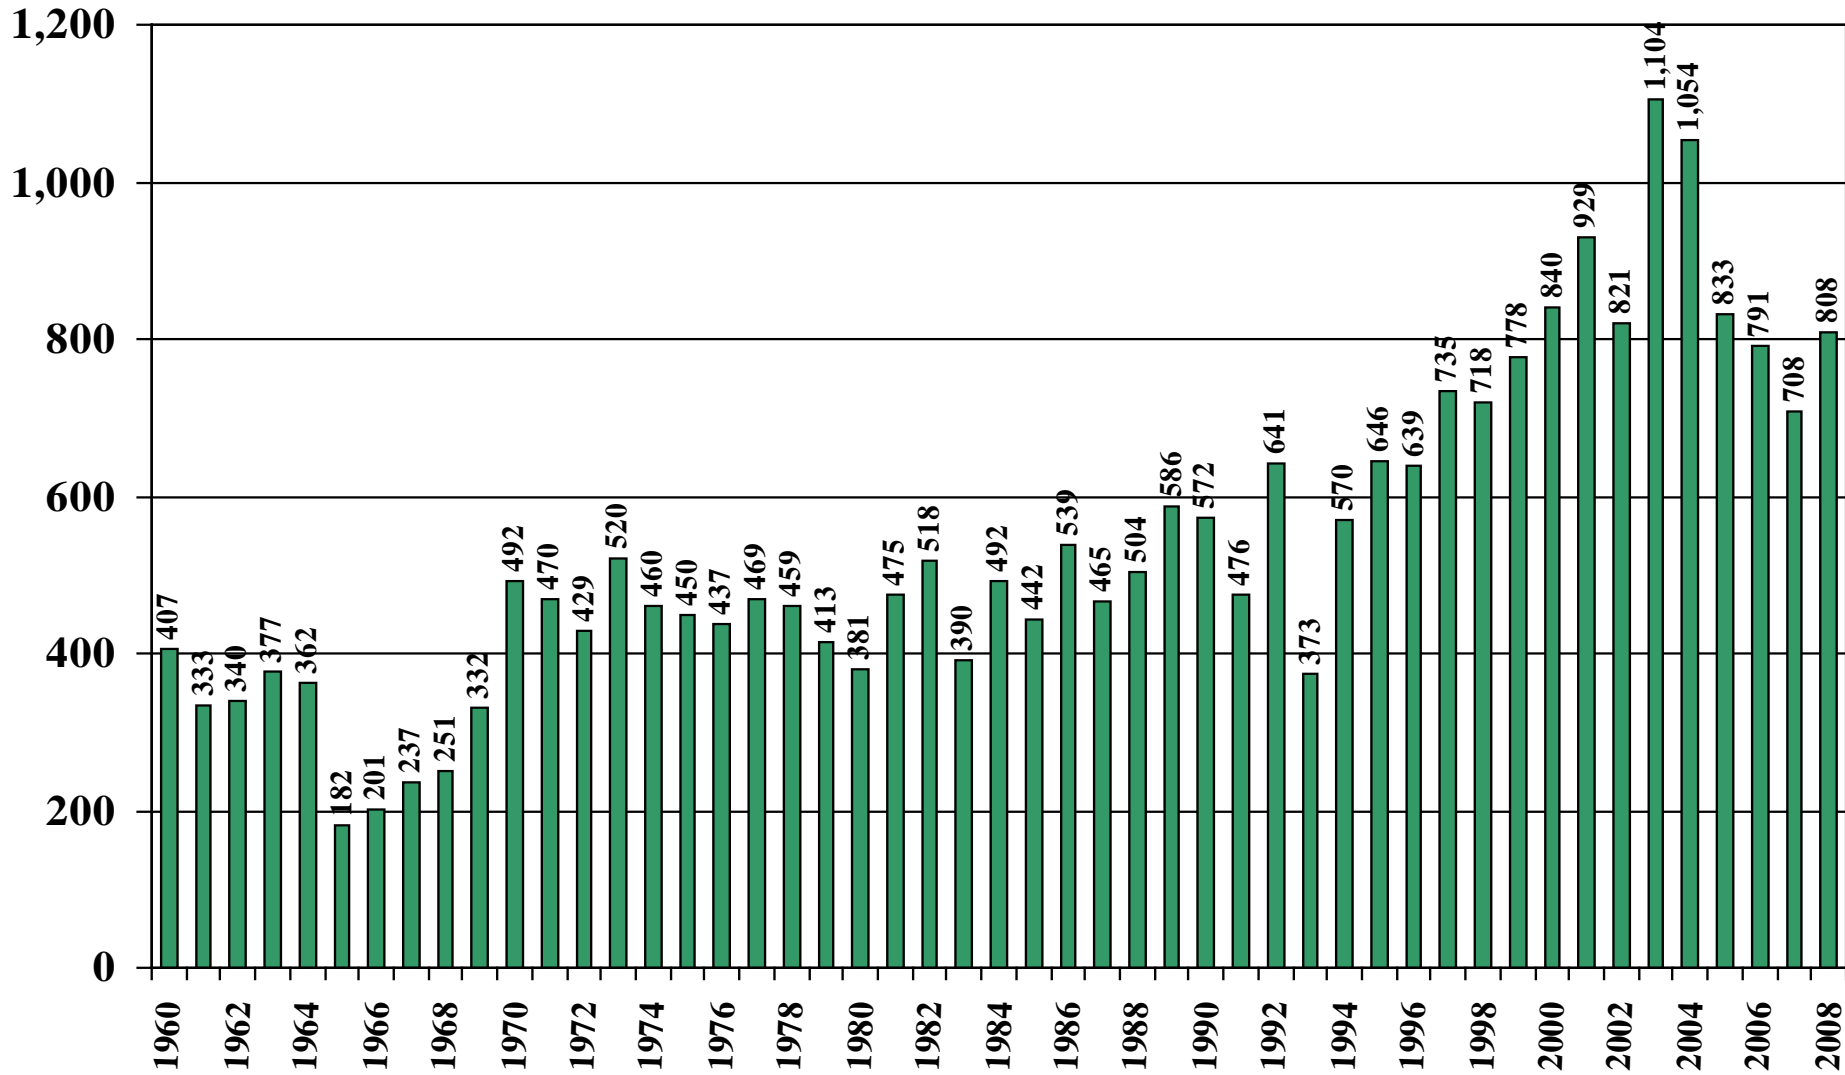

Cuba

USDA Supply and Demand Estimates

September 2, 2008

Cuba Rice Acreage Harvested 1960/61 – 2008/09

Source: [USDA Foreign Agricultural Service](#)

Cuba Rice Milled Production (1,000 Metric Tons) 1960/61 – 2008/09

Source: [USDA Foreign Agricultural Service](#)

Cuba Rice Jan-Dec Imports (1,000 Metric Tons) 1960/61 – 2008/09

Source: [USDA Foreign Agricultural Service](#)

September 2, 2008

Cuba Rice Jan-Dec Exports (1,000 Metric Tons) 1960/61 – 2008/09

Source: [USDA Foreign Agricultural Service](#)

September 2, 2008

Cuba Rice Total Domestic Consumption (1,000 Metric Tons) 1960/61 – 2008/09

Source: [USDA Foreign Agricultural Service](#)

September 2, 2008

Cuba Rice Total Distribution (1,000 Metric Tons) 1960/61 – 2008/09

Source: [USDA Foreign Agricultural Service](#)

Cuba Rice Ending Stocks (1,000 Metric Tons) 1960/61 – 2008/09

Source: [USDA Foreign Agricultural Service](#)