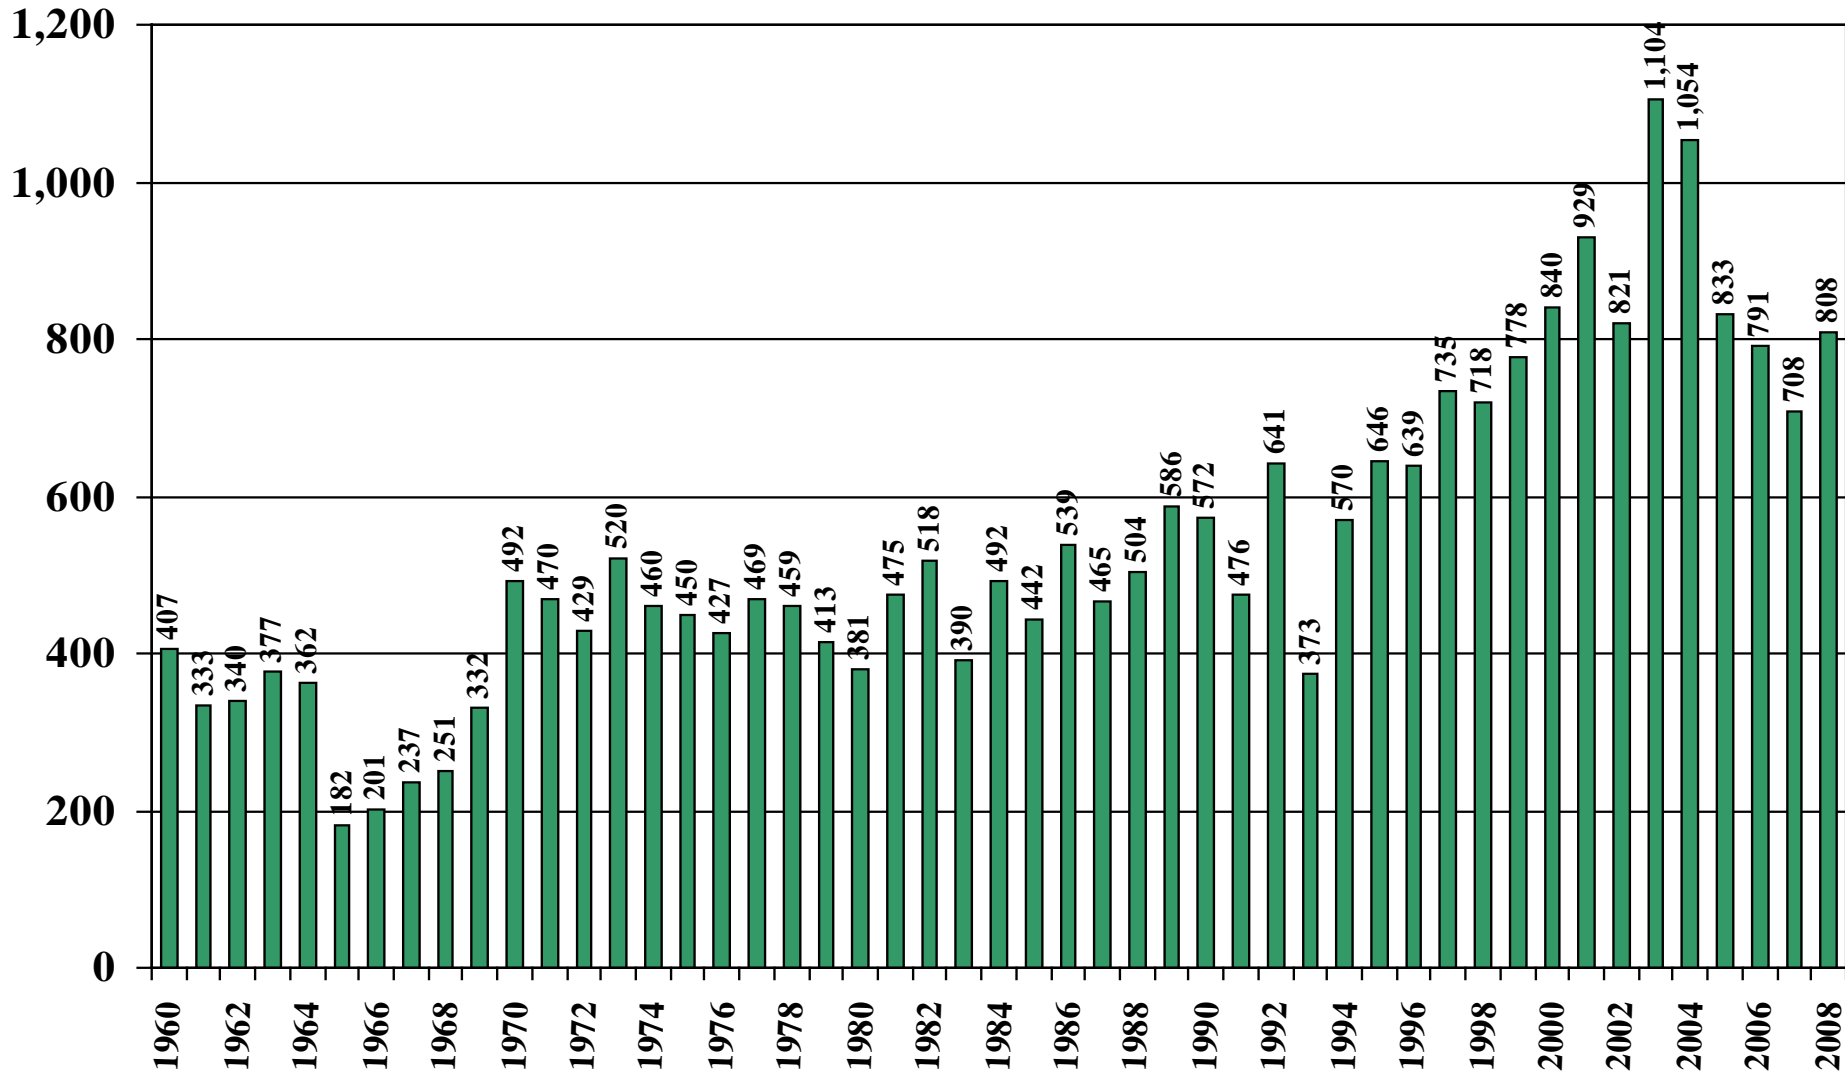

Cuba

USDA Supply and Demand Estimates

September 2, 2008

Cuba Rice Acreage Harvested 1960/61 – 2008/09

Source: [USDA Foreign Agricultural Service](#)

Cuba Rice Milled Production (1,000 Metric Tons) 1960/61 – 2008/09

Source: [USDA Foreign Agricultural Service](#)

Cuba Rice Jan-Dec Imports (1,000 Metric Tons) 1960/61 – 2008/09

Source: [USDA Foreign Agricultural Service](#)

September 2, 2008

Cuba Rice Jan-Dec Exports (1,000 Metric Tons) 1960/61 – 2008/09

Source: [USDA Foreign Agricultural Service](#)

September 2, 2008

Cuba Rice Total Domestic Consumption (1,000 Metric Tons) 1960/61 – 2008/09

Source: [USDA Foreign Agricultural Service](#)

September 2, 2008

Cuba Rice Total Distribution (1,000 Metric Tons) 1960/61 – 2008/09

Source: [USDA Foreign Agricultural Service](#)

Cuba Rice Ending Stocks (1,000 Metric Tons) 1960/61 – 2008/09

Source: [USDA Foreign Agricultural Service](#)