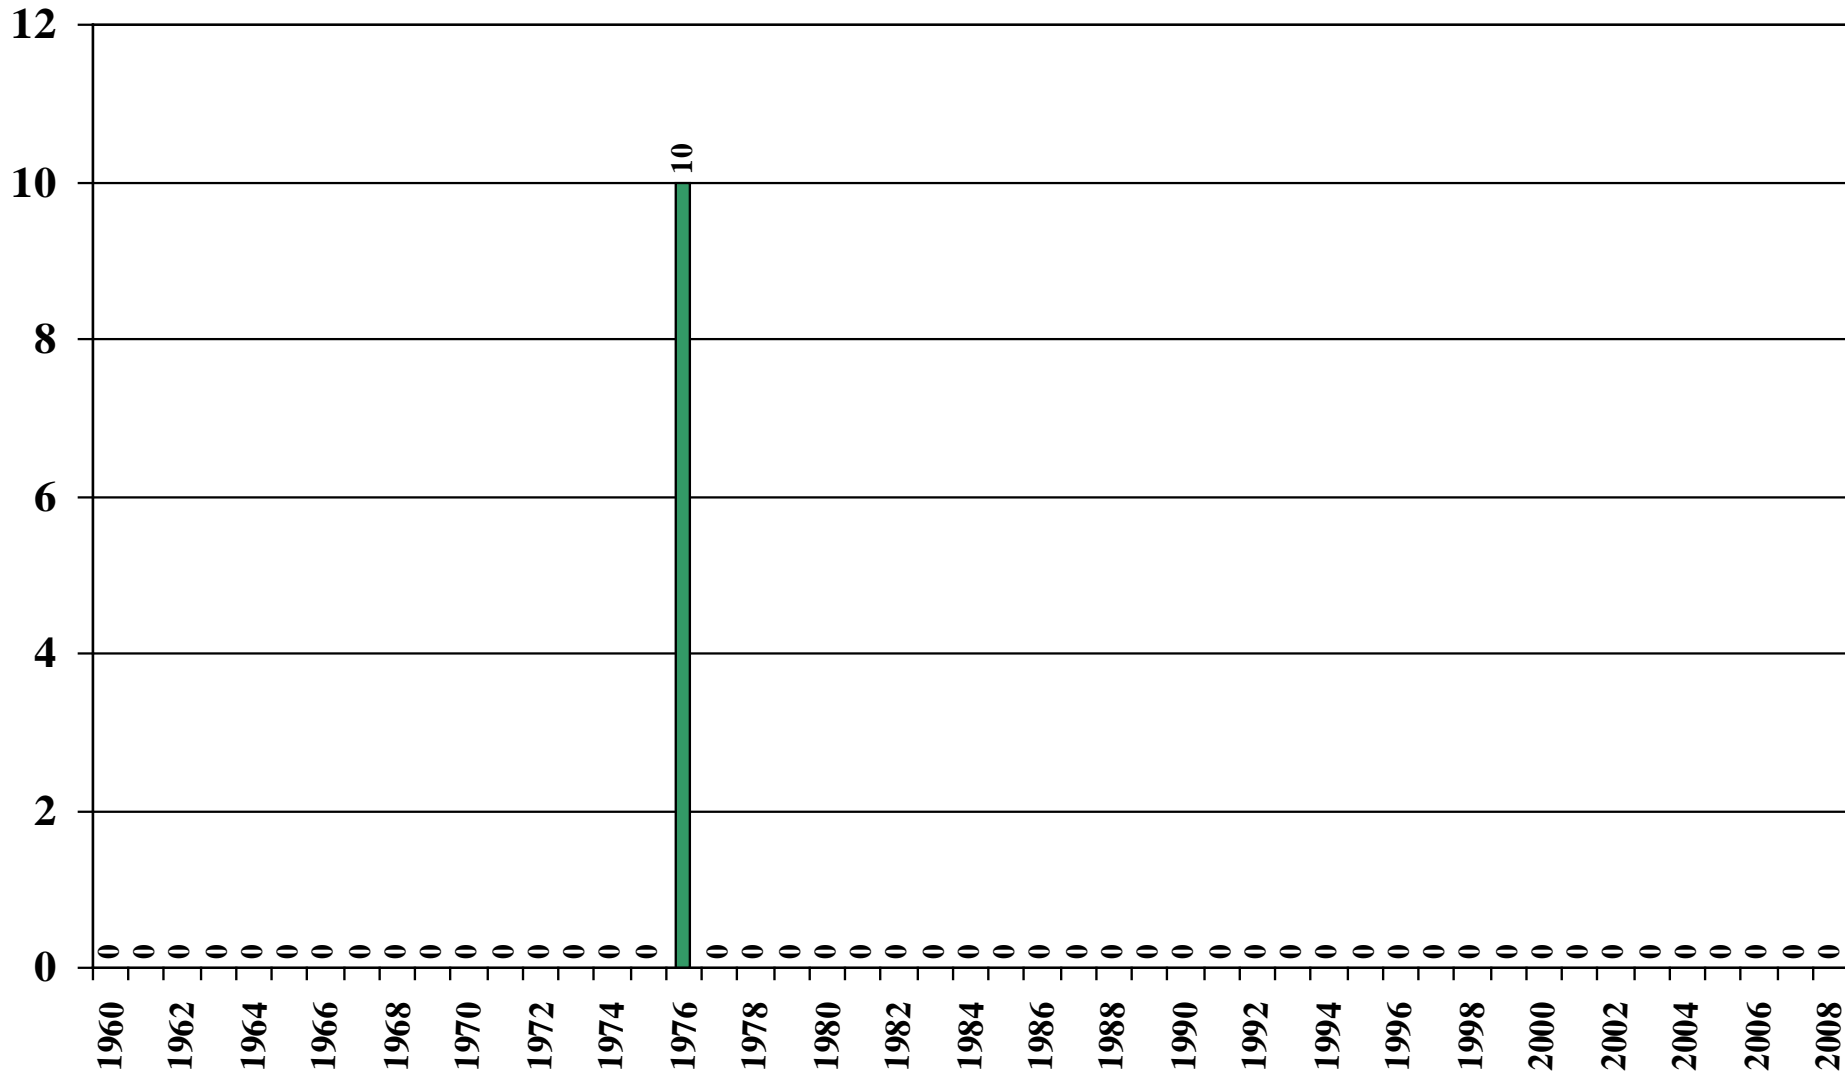

Cuba

USDA Supply and Demand Estimates

September 2, 2008

Cuba Rice Acreage Harvested 1960/61 – 2008/09

Source: [USDA Foreign Agricultural Service](#)

Cuba Rice Milled Production (1,000 Metric Tons) 1960/61 – 2008/09

Source: [USDA Foreign Agricultural Service](#)

Cuba Rice Jan-Dec Imports (1,000 Metric Tons) 1960/61 – 2008/09

Source: [USDA Foreign Agricultural Service](#)

September 2, 2008

Cuba Rice Jan-Dec Exports (1,000 Metric Tons) 1960/61 – 2008/09

Source: [USDA Foreign Agricultural Service](#)

September 2, 2008

Cuba Rice Total Domestic Consumption (1,000 Metric Tons) 1960/61 – 2008/09

Source: [USDA Foreign Agricultural Service](#)

September 2, 2008