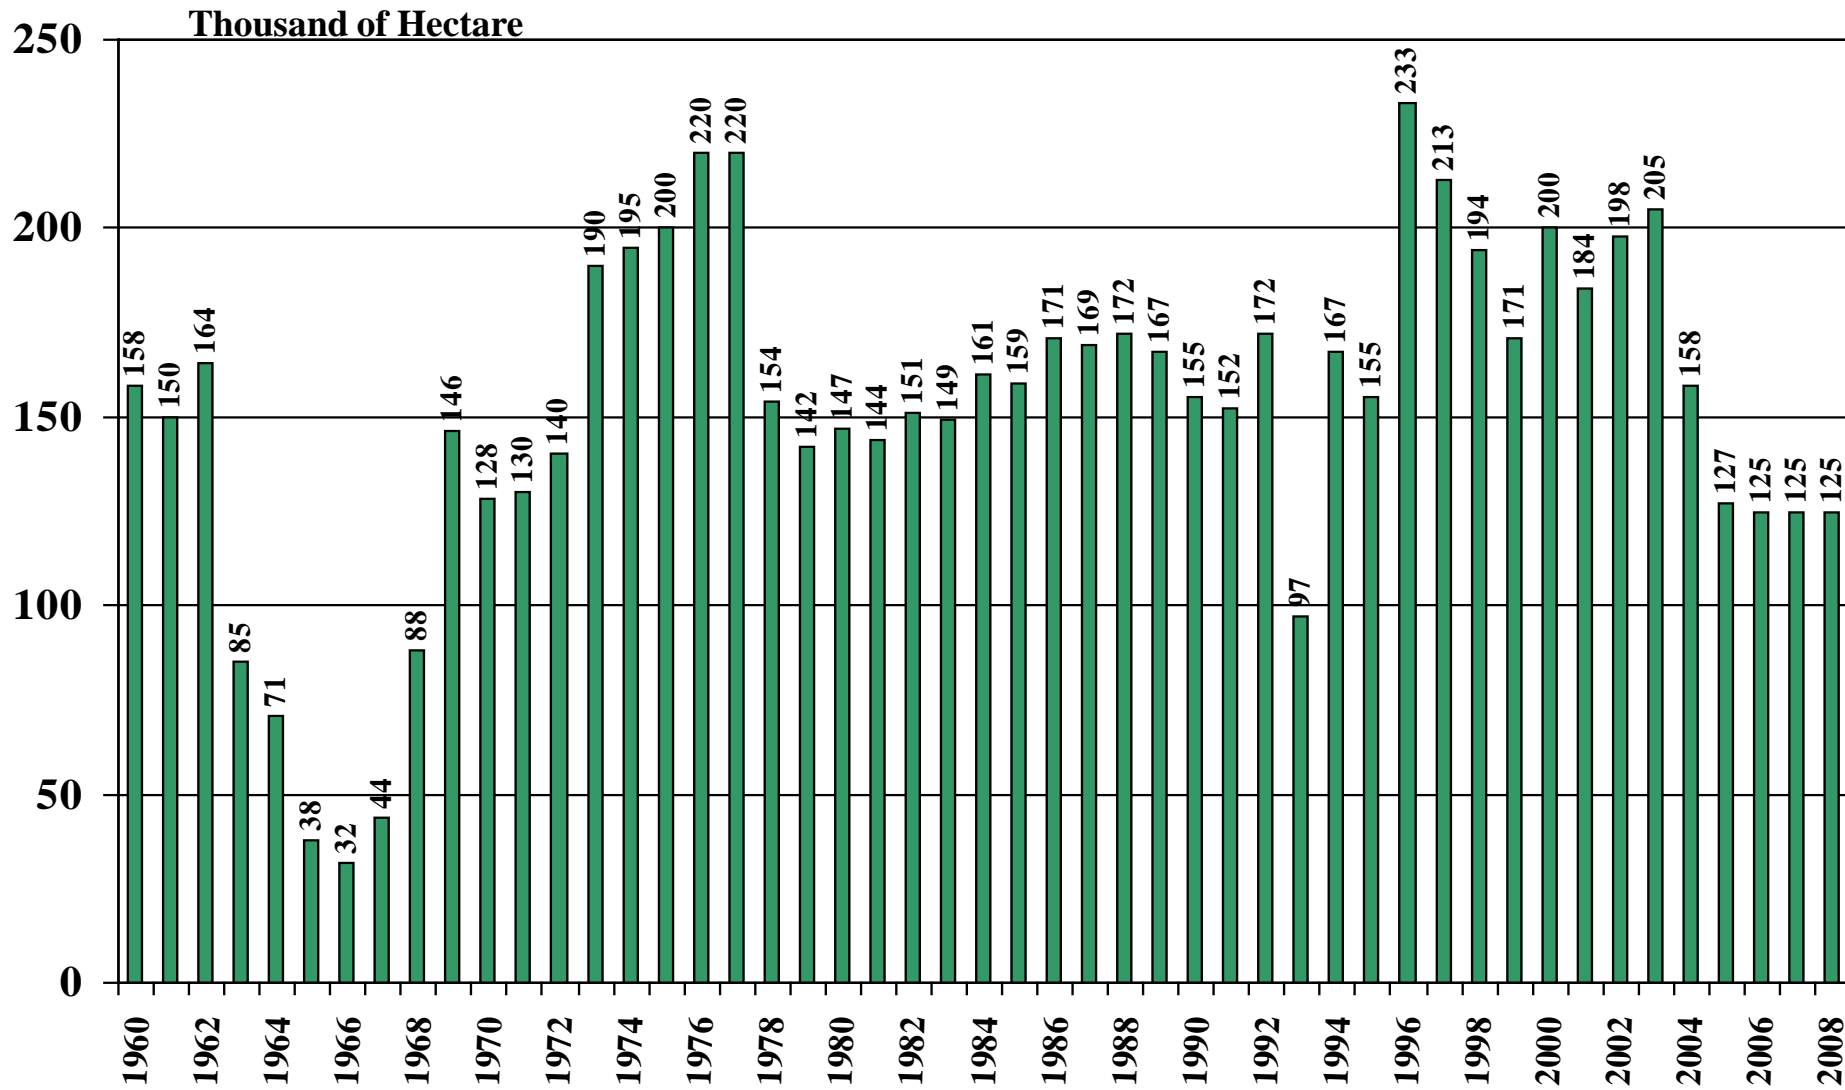

Cuba

USDA Supply and Demand Estimates

September 2, 2008

Cuba Rice Acreage Harvested 1960/61 – 2008/09

Source: [USDA Foreign Agricultural Service](#)

Cuba Rice Milled Production (1,000 Metric Tons) 1960/61 – 2008/09

Source: [USDA Foreign Agricultural Service](#)

Cuba Rice Jan-Dec Imports (1,000 Metric Tons) 1960/61 – 2008/09

Source: [USDA Foreign Agricultural Service](#)

September 2, 2008

Cuba Rice Jan-Dec Exports (1,000 Metric Tons) 1960/61 – 2008/09

Source: [USDA Foreign Agricultural Service](#)

September 2, 2008

Cuba Rice Total Domestic Consumption (1,000 Metric Tons) 1960/61 – 2008/09

Source: [USDA Foreign Agricultural Service](#)

September 2, 2008

Cuba Rice Total Distribution (1,000 Metric Tons) 1960/61 – 2008/09

Source: [USDA Foreign Agricultural Service](#)

Cuba Rice Ending Stocks (1,000 Metric Tons) 1960/61 – 2008/09

Source: [USDA Foreign Agricultural Service](#)