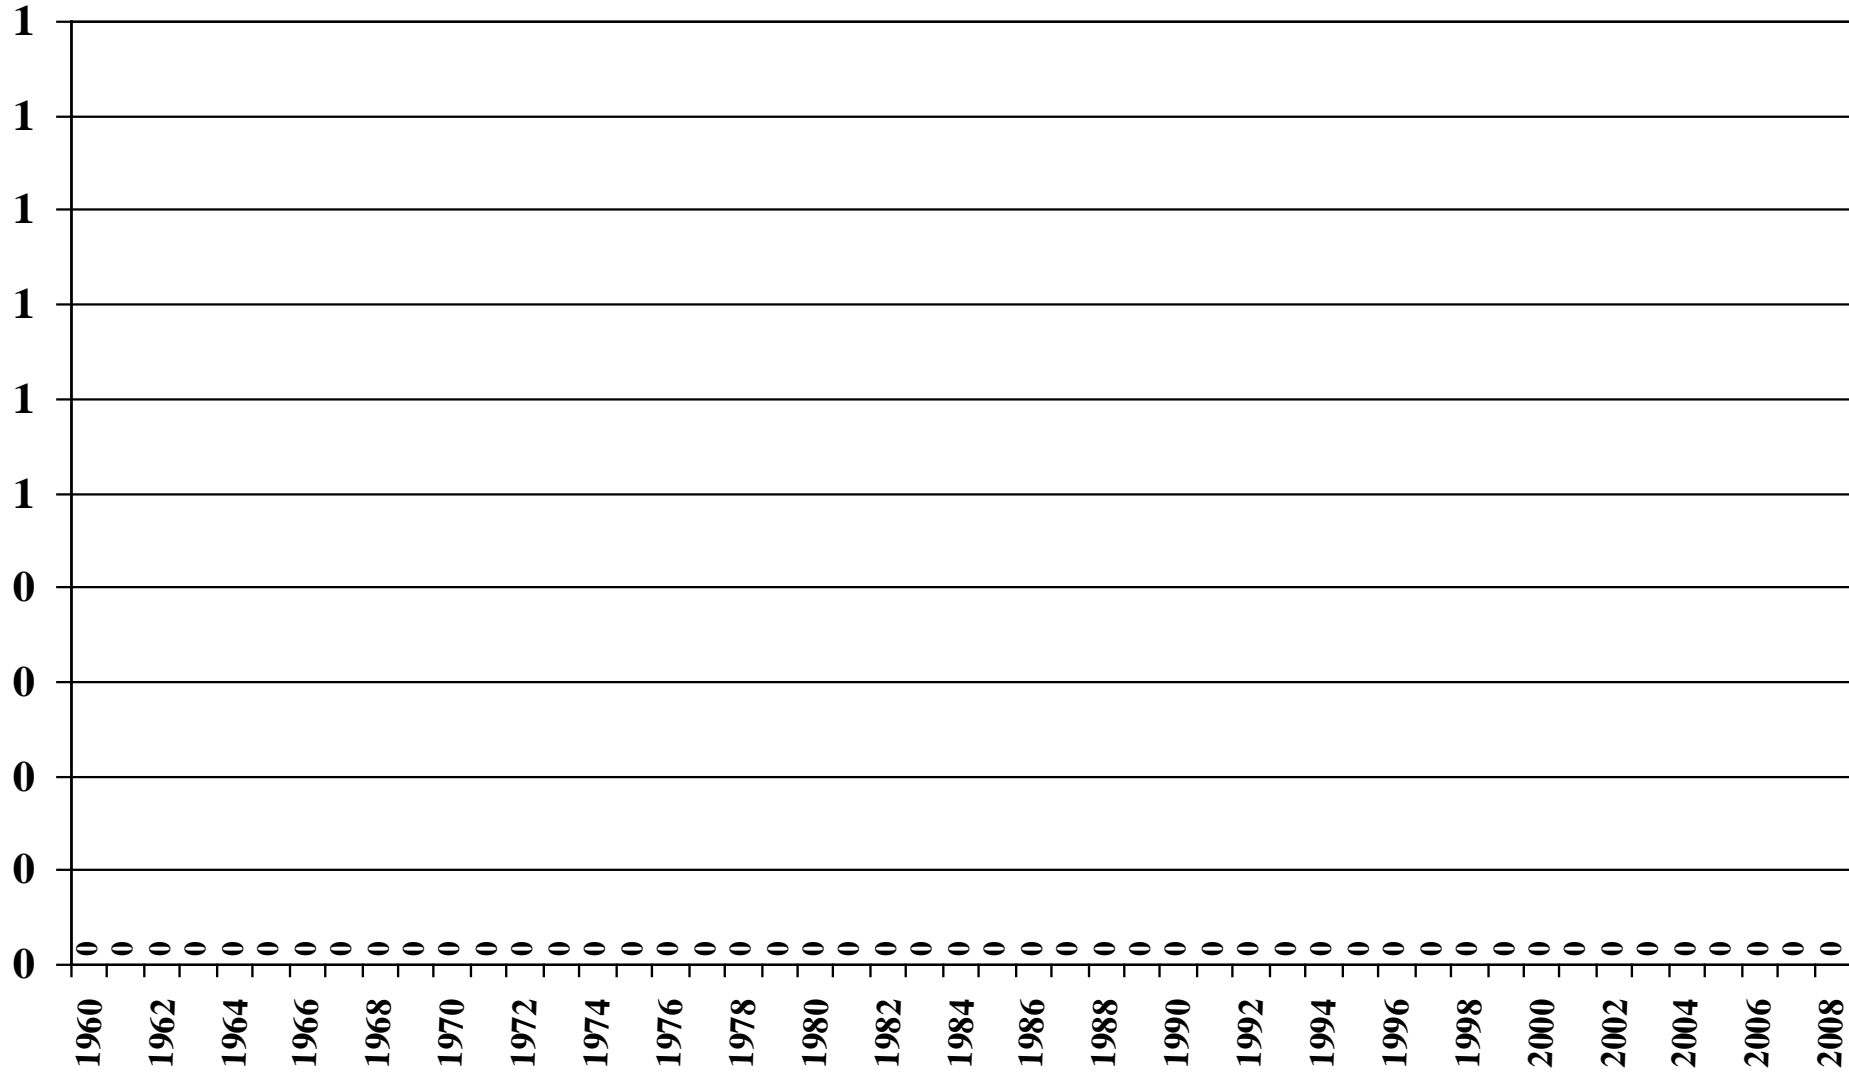

Cuba Rice Ending Stocks (1,000 Metric Tons) 1960/61 – 2008/09

Source: [USDA Foreign Agricultural Service](#)