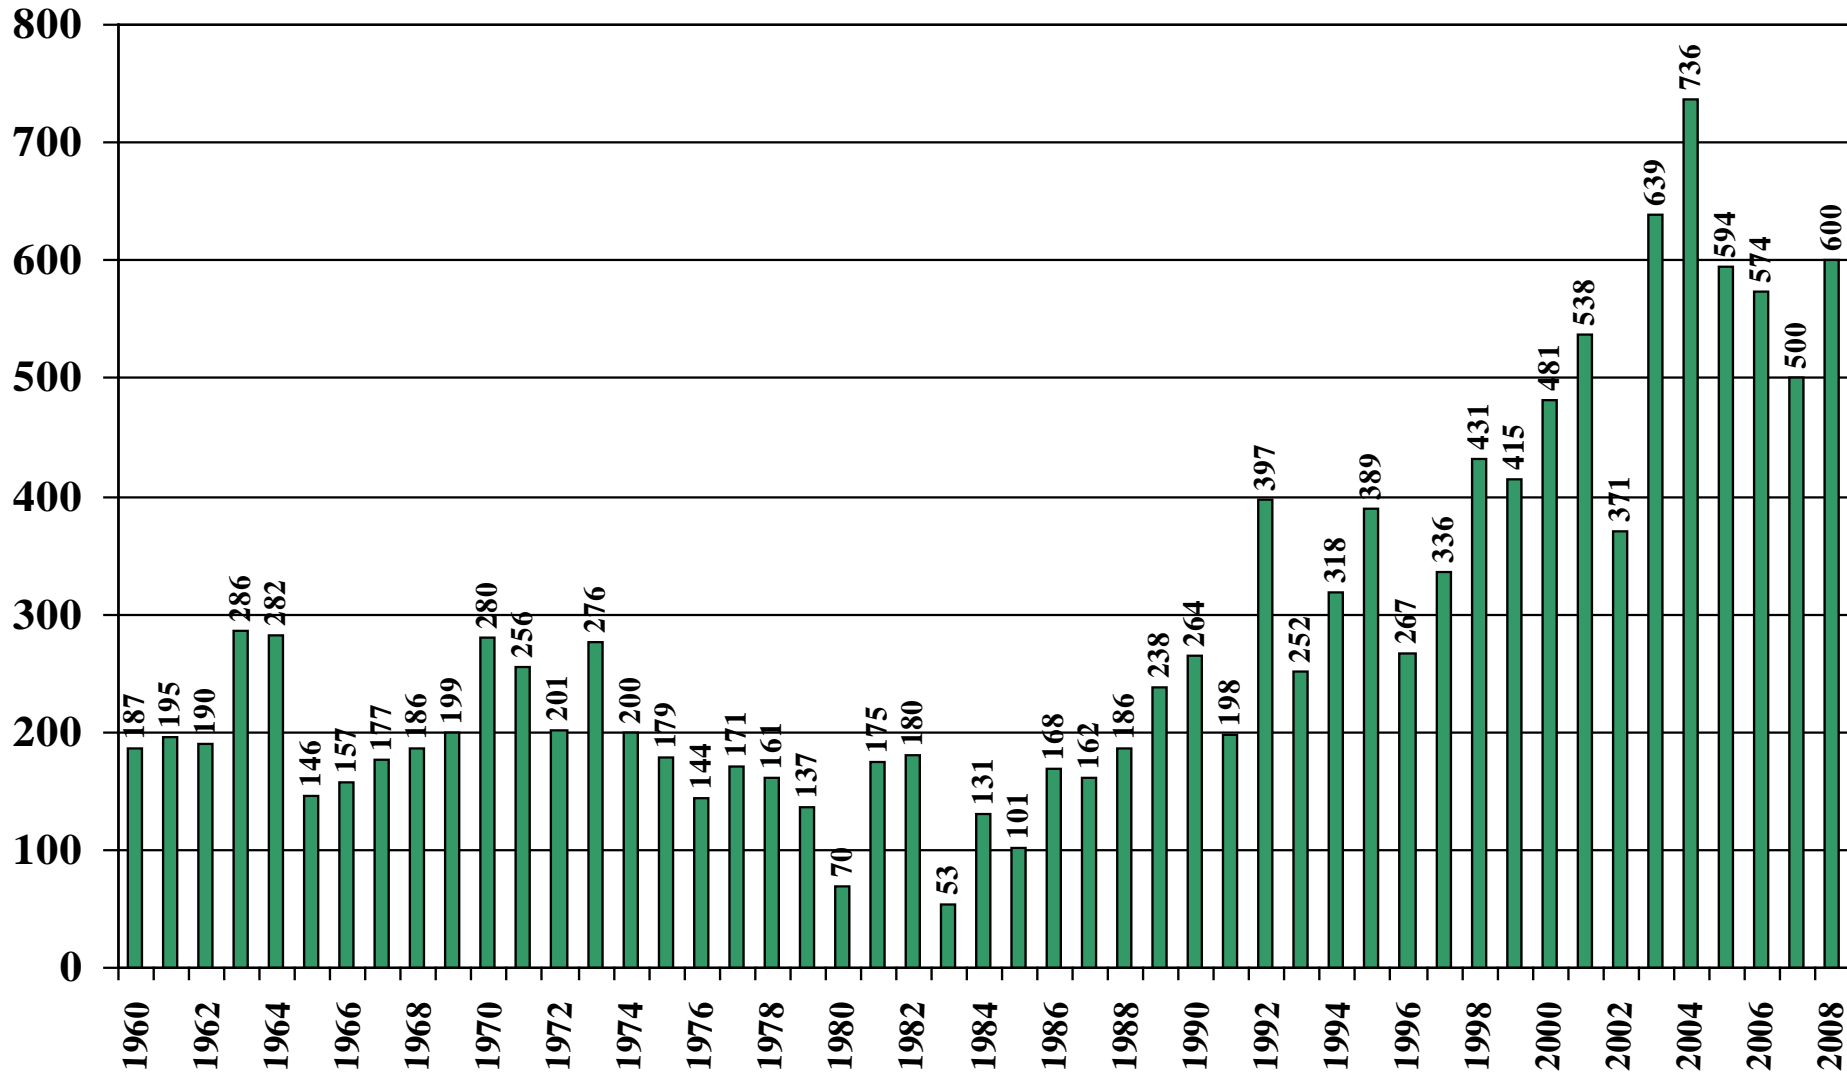

Cuba

USDA Supply and Demand Estimates

September 2, 2008

Cuba Rice Acreage Harvested 1960/61 – 2008/09

Source: [USDA Foreign Agricultural Service](#)

Cuba Rice Milled Production (1,000 Metric Tons) 1960/61 – 2008/09

Source: [USDA Foreign Agricultural Service](#)

Cuba Rice Jan-Dec Imports (1,000 Metric Tons) 1960/61 – 2008/09

Source: [USDA Foreign Agricultural Service](#)

September 2, 2008

Cuba Rice Jan-Dec Exports (1,000 Metric Tons) 1960/61 – 2008/09

Source: [USDA Foreign Agricultural Service](#)

September 2, 2008

Cuba Rice Total Domestic Consumption (1,000 Metric Tons) 1960/61 – 2008/09

Source: [USDA Foreign Agricultural Service](#)

September 2, 2008

Cuba Rice Total Distribution (1,000 Metric Tons) 1960/61 – 2008/09

Source: [USDA Foreign Agricultural Service](#)

Cuba Rice Ending Stocks (1,000 Metric Tons) 1960/61 – 2008/09

Source: [USDA Foreign Agricultural Service](#)