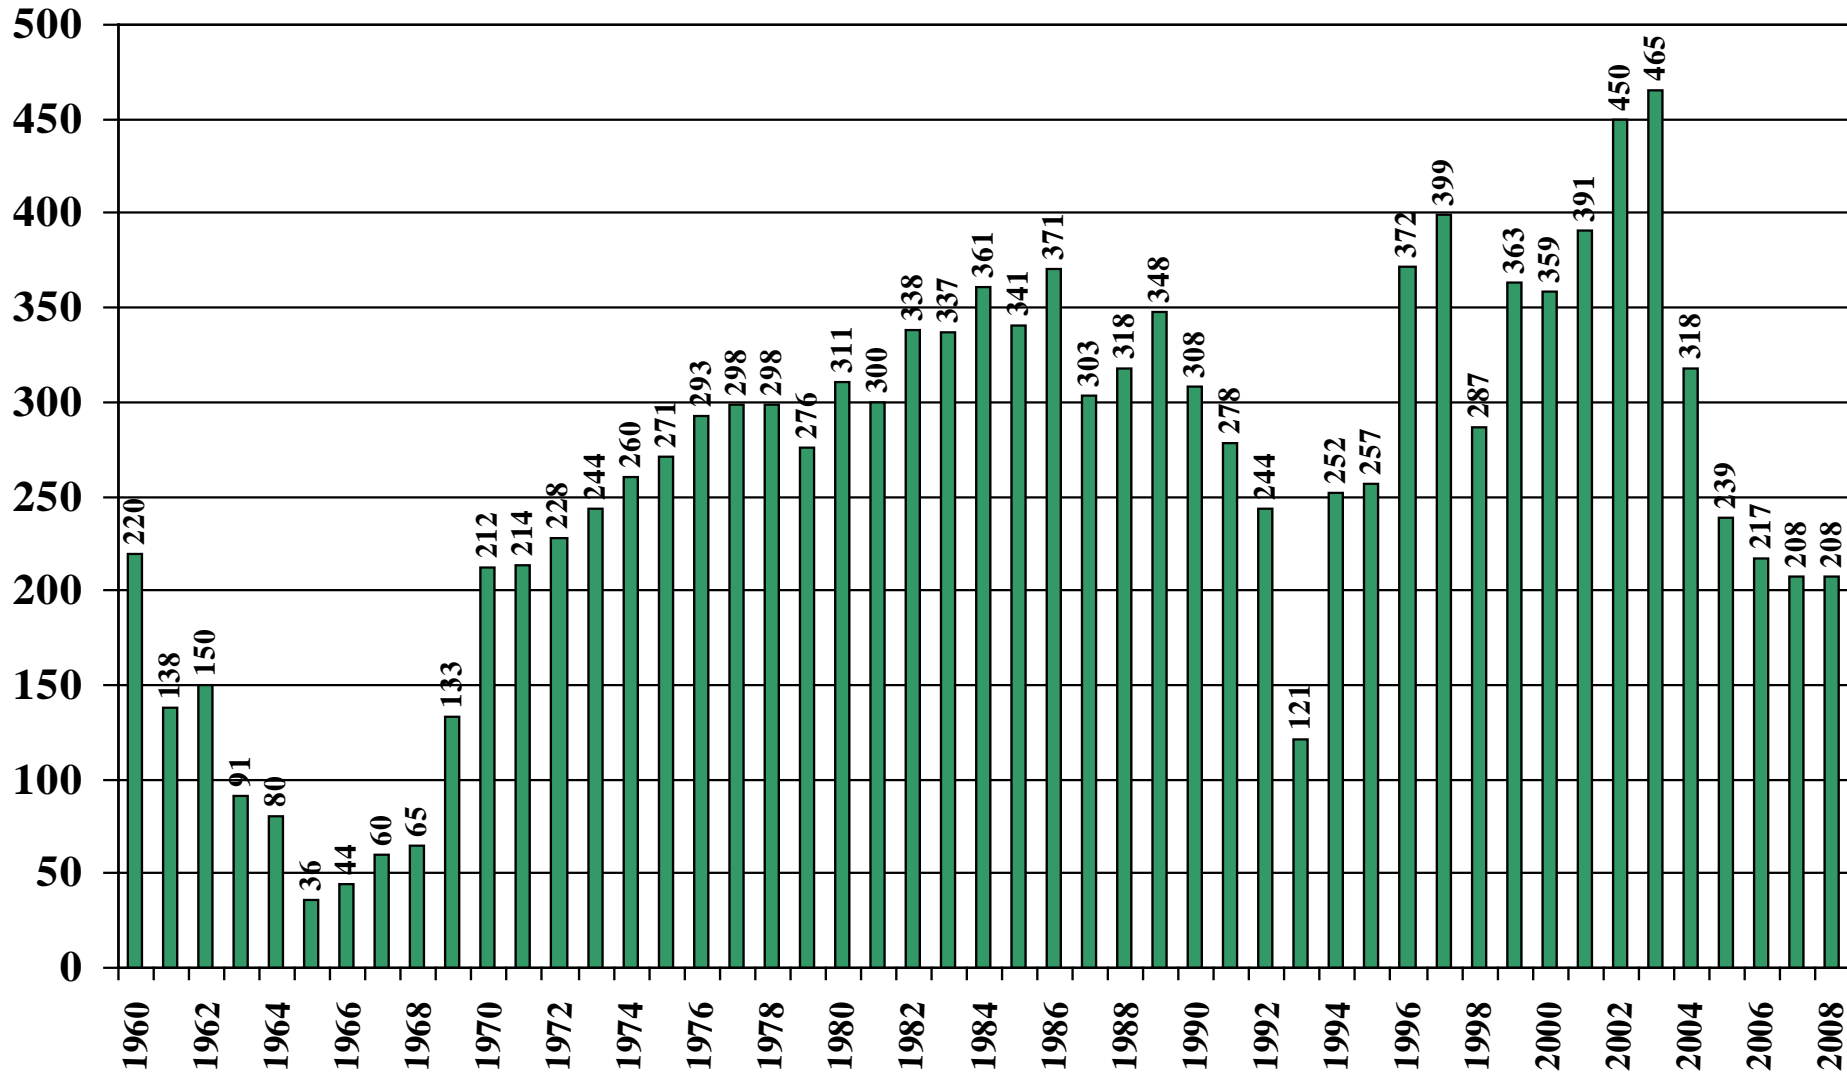

Cuba

USDA Supply and Demand Estimates

September 2, 2008

Cuba Rice Acreage Harvested 1960/61 – 2008/09

Source: [USDA Foreign Agricultural Service](#)

Cuba Rice Milled Production (1,000 Metric Tons) 1960/61 – 2008/09

Source: [USDA Foreign Agricultural Service](#)

Cuba Rice Jan-Dec Imports (1,000 Metric Tons) 1960/61 – 2008/09

Source: [USDA Foreign Agricultural Service](#)

September 2, 2008

Cuba Rice Jan-Dec Exports (1,000 Metric Tons) 1960/61 – 2008/09

Source: [USDA Foreign Agricultural Service](#)

September 2, 2008

Cuba Rice Total Domestic Consumption (1,000 Metric Tons) 1960/61 – 2008/09

Source: [USDA Foreign Agricultural Service](#)

September 2, 2008

Cuba Rice Total Distribution (1,000 Metric Tons) 1960/61 – 2008/09

Source: [USDA Foreign Agricultural Service](#)

Cuba Rice Ending Stocks (1,000 Metric Tons) 1960/61 – 2008/09

Source: [USDA Foreign Agricultural Service](#)