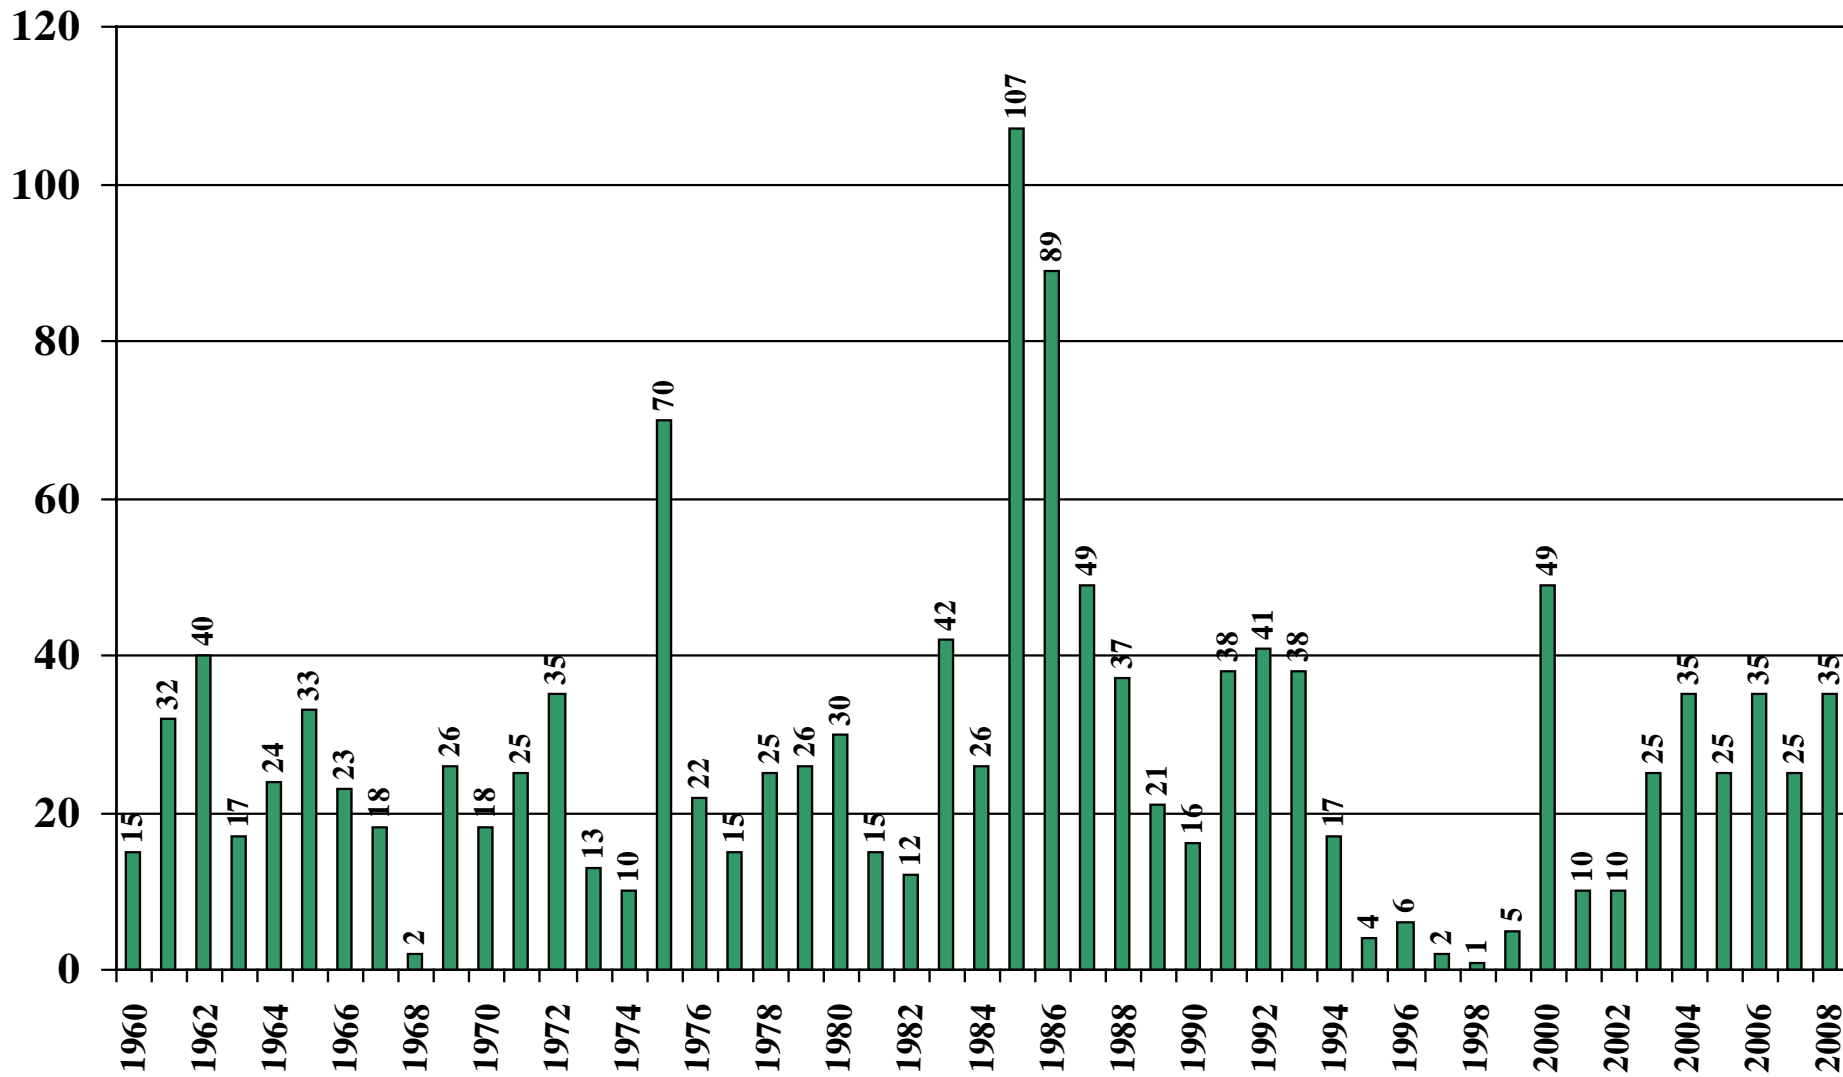

Democratic Republic of the Congo

USDA Supply and Demand Estimates

September 2, 2008

Democratic Republic of the Congo Rice Acreage Harvested 1960/61 – 2008/09

Source: [USDA Foreign Agricultural Service](#)

September 2, 2008

Democratic Republic of the Congo Rice Milled Production (1,000 Metric Tons) 1960/61 – 2008/09

Source: [USDA Foreign Agricultural Service](#)

Democratic Republic of the Congo Rice Jan-Dec Imports (1,000 Metric Tons) 1960/61 – 2008/09

Source: [USDA Foreign Agricultural Service](#)

Democratic Republic of the Congo Rice Jan-Dec Exports (1,000 Metric Tons) 1960/61 – 2008/09

Source: [USDA Foreign Agricultural Service](#)

September 2, 2008

Democratic Republic of the Congo Rice Total Domestic Consumption (1,000 Metric Tons) 1960/61 – 2008/09

Source: [USDA Foreign Agricultural Service](#)

September 2, 2008

Democratic Republic of the Congo Rice Total Distribution (1,000 Metric Tons) 1960/61 – 2008/09