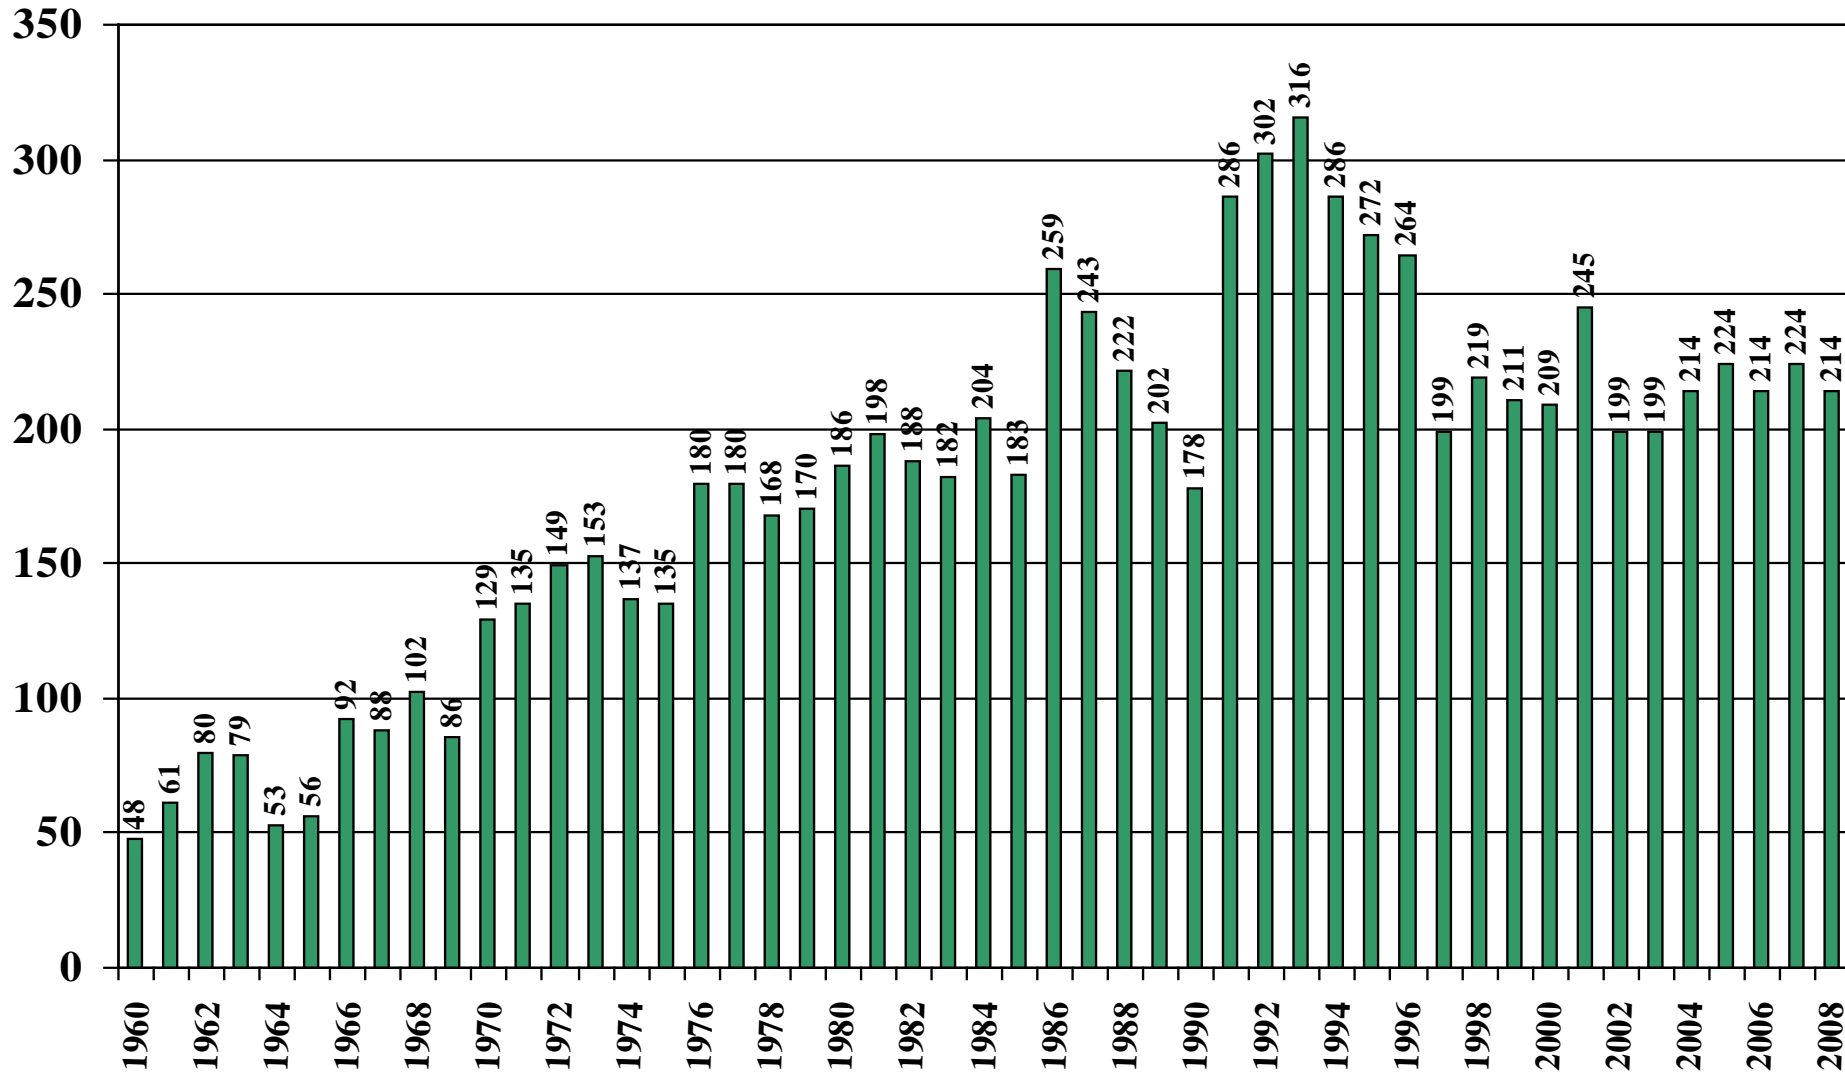

Democratic Republic of the Congo

USDA Supply and Demand Estimates

September 2, 2008

Democratic Republic of the Congo Rice Acreage Harvested 1960/61 – 2008/09

Source: [USDA Foreign Agricultural Service](#)

September 2, 2008

Democratic Republic of the Congo Rice Milled Production (1,000 Metric Tons) 1960/61 – 2008/09

Source: [USDA Foreign Agricultural Service](#)

Democratic Republic of the Congo Rice Jan-Dec Imports (1,000 Metric Tons) 1960/61 – 2008/09

Source: [USDA Foreign Agricultural Service](#)

Democratic Republic of the Congo Rice Jan-Dec Exports (1,000 Metric Tons) 1960/61 – 2008/09

Source: [USDA Foreign Agricultural Service](#)

September 2, 2008

Democratic Republic of the Congo Rice Total Domestic Consumption (1,000 Metric Tons) 1960/61 – 2008/09

Source: [USDA Foreign Agricultural Service](#)

September 2, 2008

Democratic Republic of the Congo Rice Total Distribution (1,000 Metric Tons) 1960/61 – 2008/09