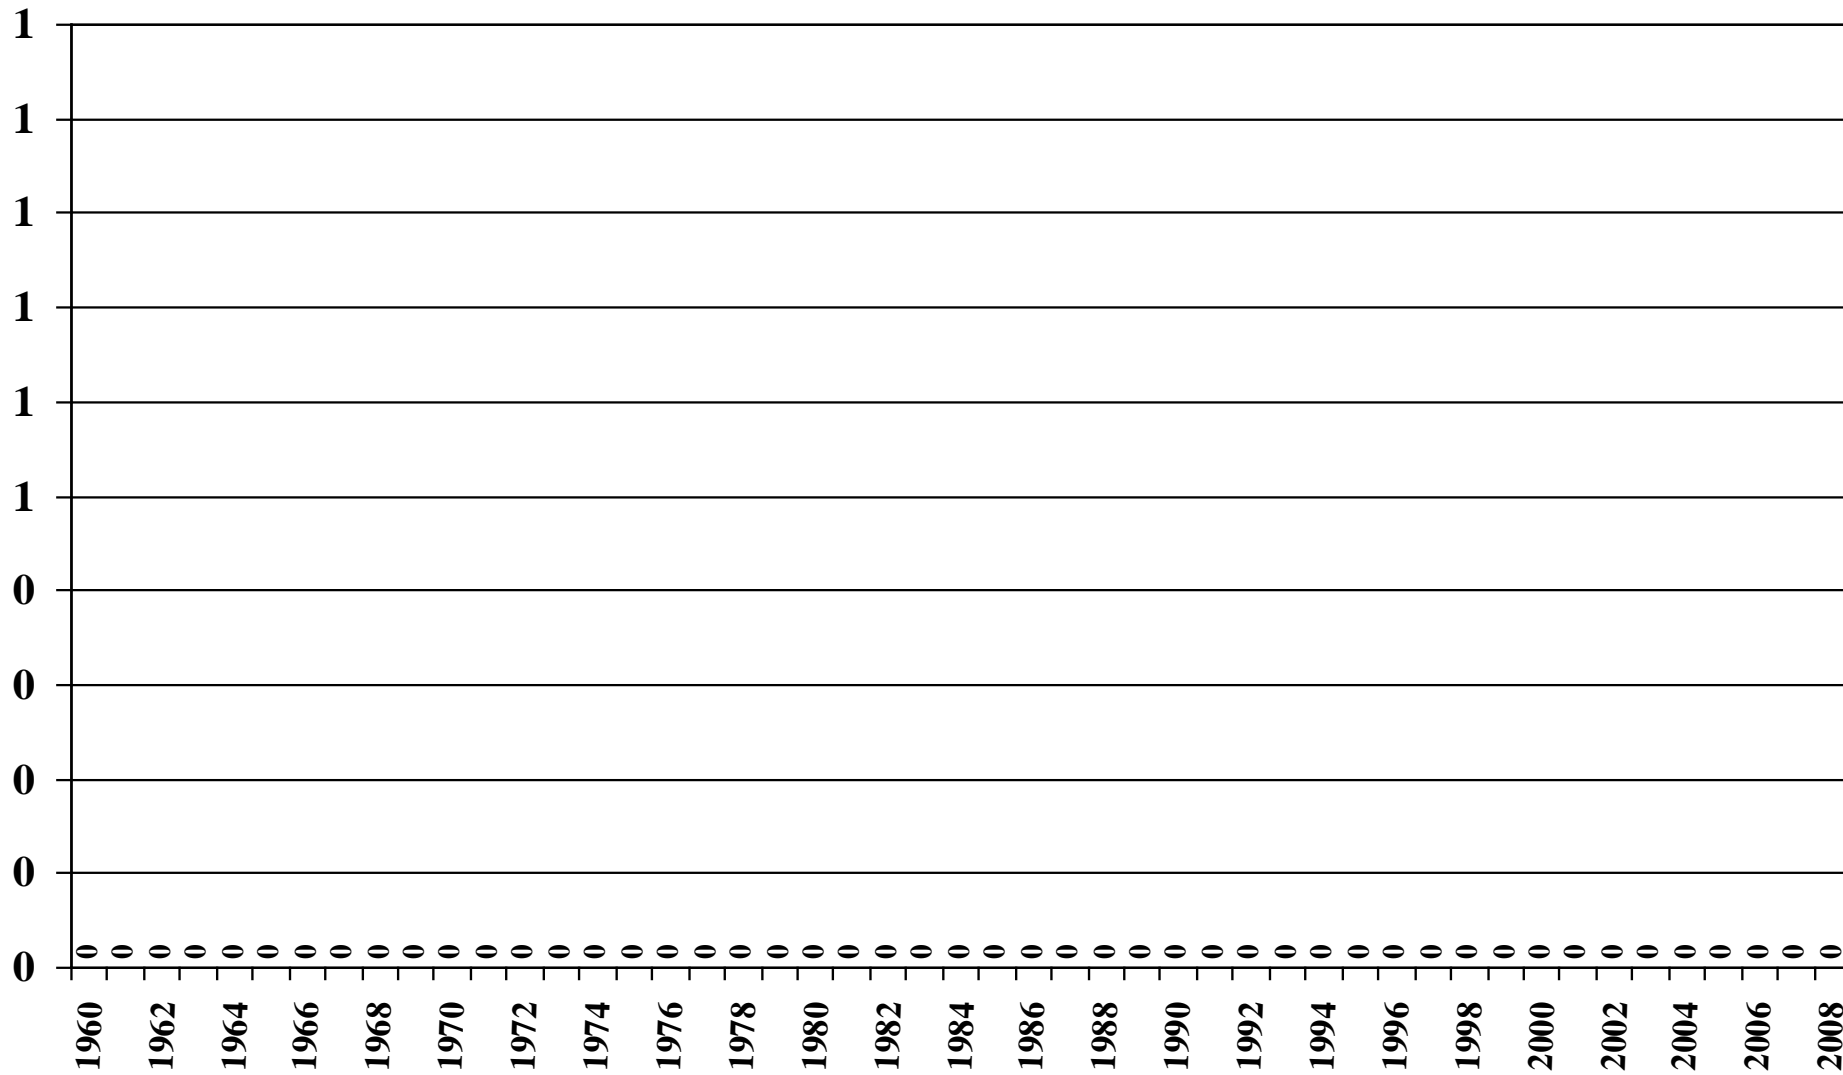

Democratic Republic of the Congo

USDA Supply and Demand Estimates

September 2, 2008

Democratic Republic of the Congo Rice Acreage Harvested 1960/61 – 2008/09

Source: [USDA Foreign Agricultural Service](#)

September 2, 2008

Democratic Republic of the Congo Rice Milled Production (1,000 Metric Tons) 1960/61 – 2008/09

Source: [USDA Foreign Agricultural Service](#)

Democratic Republic of the Congo Rice Jan-Dec Imports (1,000 Metric Tons) 1960/61 – 2008/09

Source: [USDA Foreign Agricultural Service](#)

Democratic Republic of the Congo Rice Jan-Dec Exports (1,000 Metric Tons) 1960/61 – 2008/09

Source: [USDA Foreign Agricultural Service](#)

September 2, 2008

Democratic Republic of the Congo Rice Total Domestic Consumption (1,000 Metric Tons) 1960/61 – 2008/09

Source: [USDA Foreign Agricultural Service](#)

September 2, 2008

Democratic Republic of the Congo Rice Total Distribution (1,000 Metric Tons) 1960/61 – 2008/09