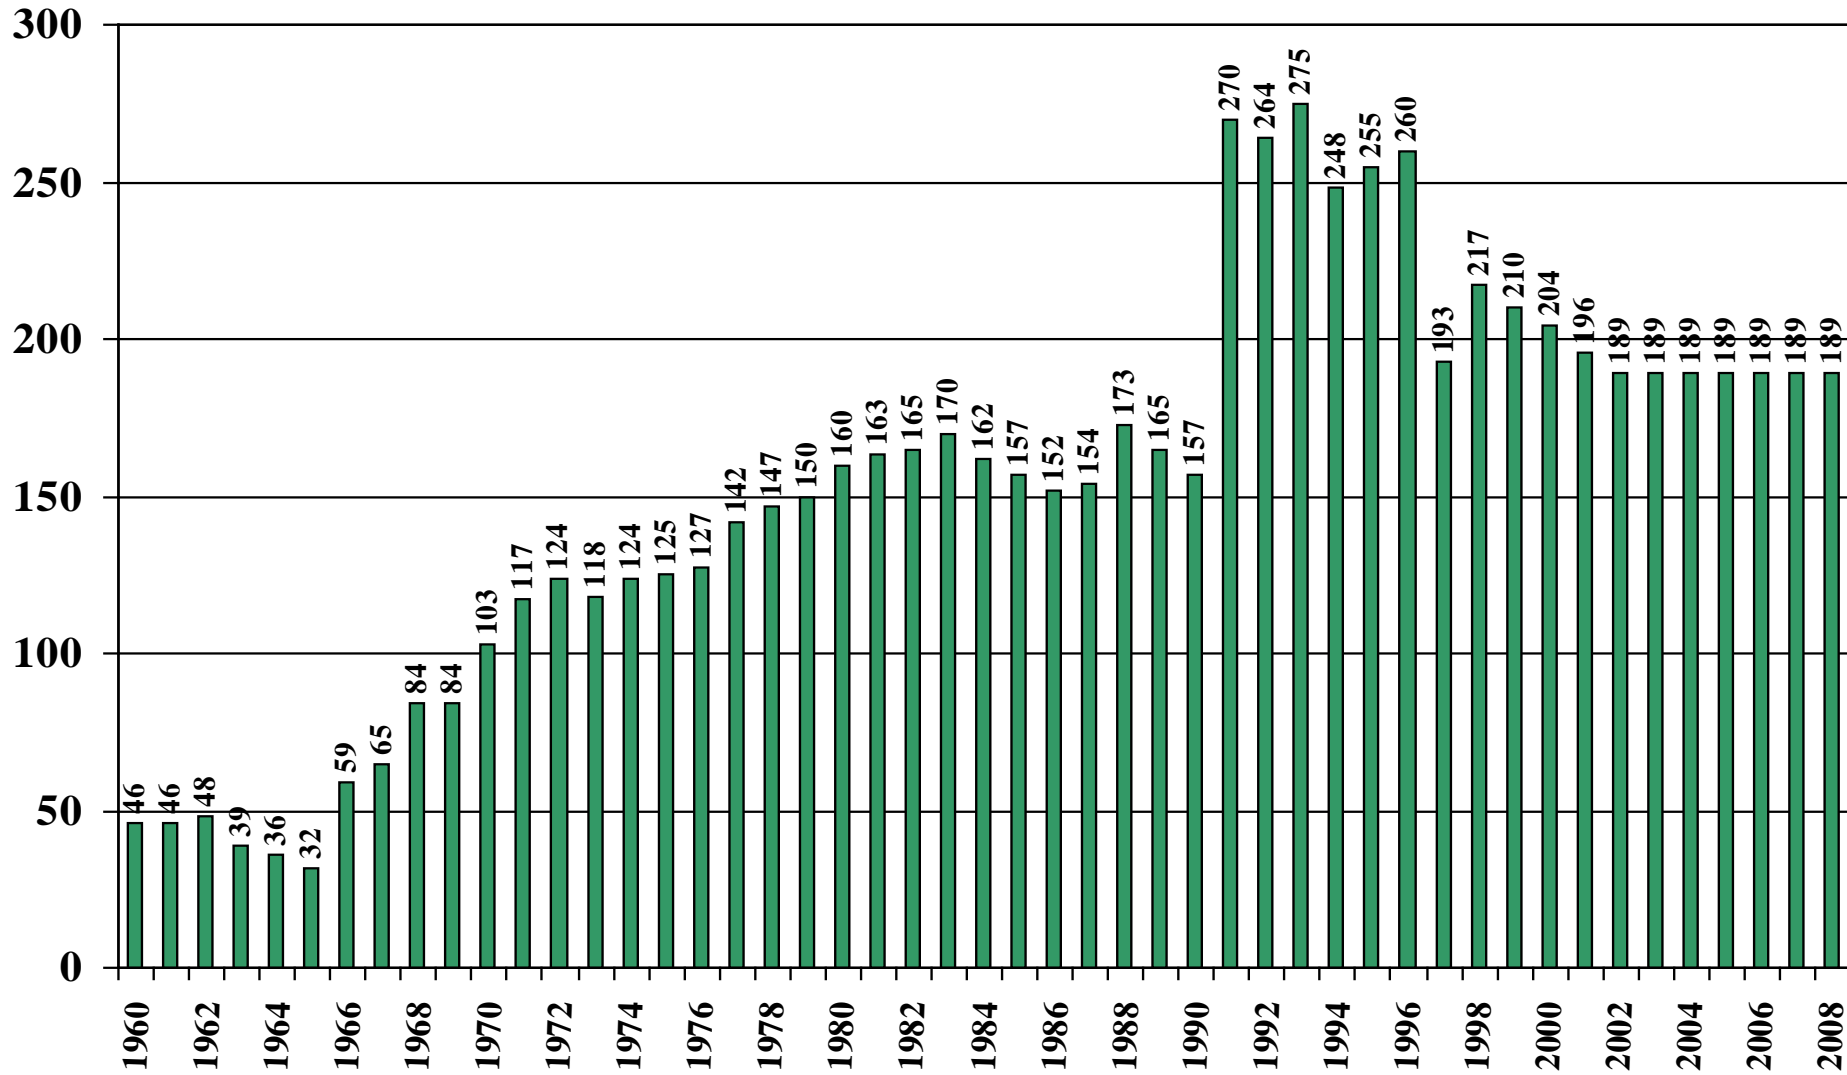

Democratic Republic of the Congo

USDA Supply and Demand Estimates

September 2, 2008

Democratic Republic of the Congo Rice Acreage Harvested 1960/61 – 2008/09

Source: [USDA Foreign Agricultural Service](#)

September 2, 2008

Democratic Republic of the Congo Rice Milled Production (1,000 Metric Tons) 1960/61 – 2008/09

Source: [USDA Foreign Agricultural Service](#)

Democratic Republic of the Congo Rice Jan-Dec Imports (1,000 Metric Tons) 1960/61 – 2008/09

Source: [USDA Foreign Agricultural Service](#)

Democratic Republic of the Congo Rice Jan-Dec Exports (1,000 Metric Tons) 1960/61 – 2008/09

Source: [USDA Foreign Agricultural Service](#)

September 2, 2008

Democratic Republic of the Congo Rice Total Domestic Consumption (1,000 Metric Tons) 1960/61 – 2008/09

Source: [USDA Foreign Agricultural Service](#)

September 2, 2008

Democratic Republic of the Congo Rice Total Distribution (1,000 Metric Tons) 1960/61 – 2008/09