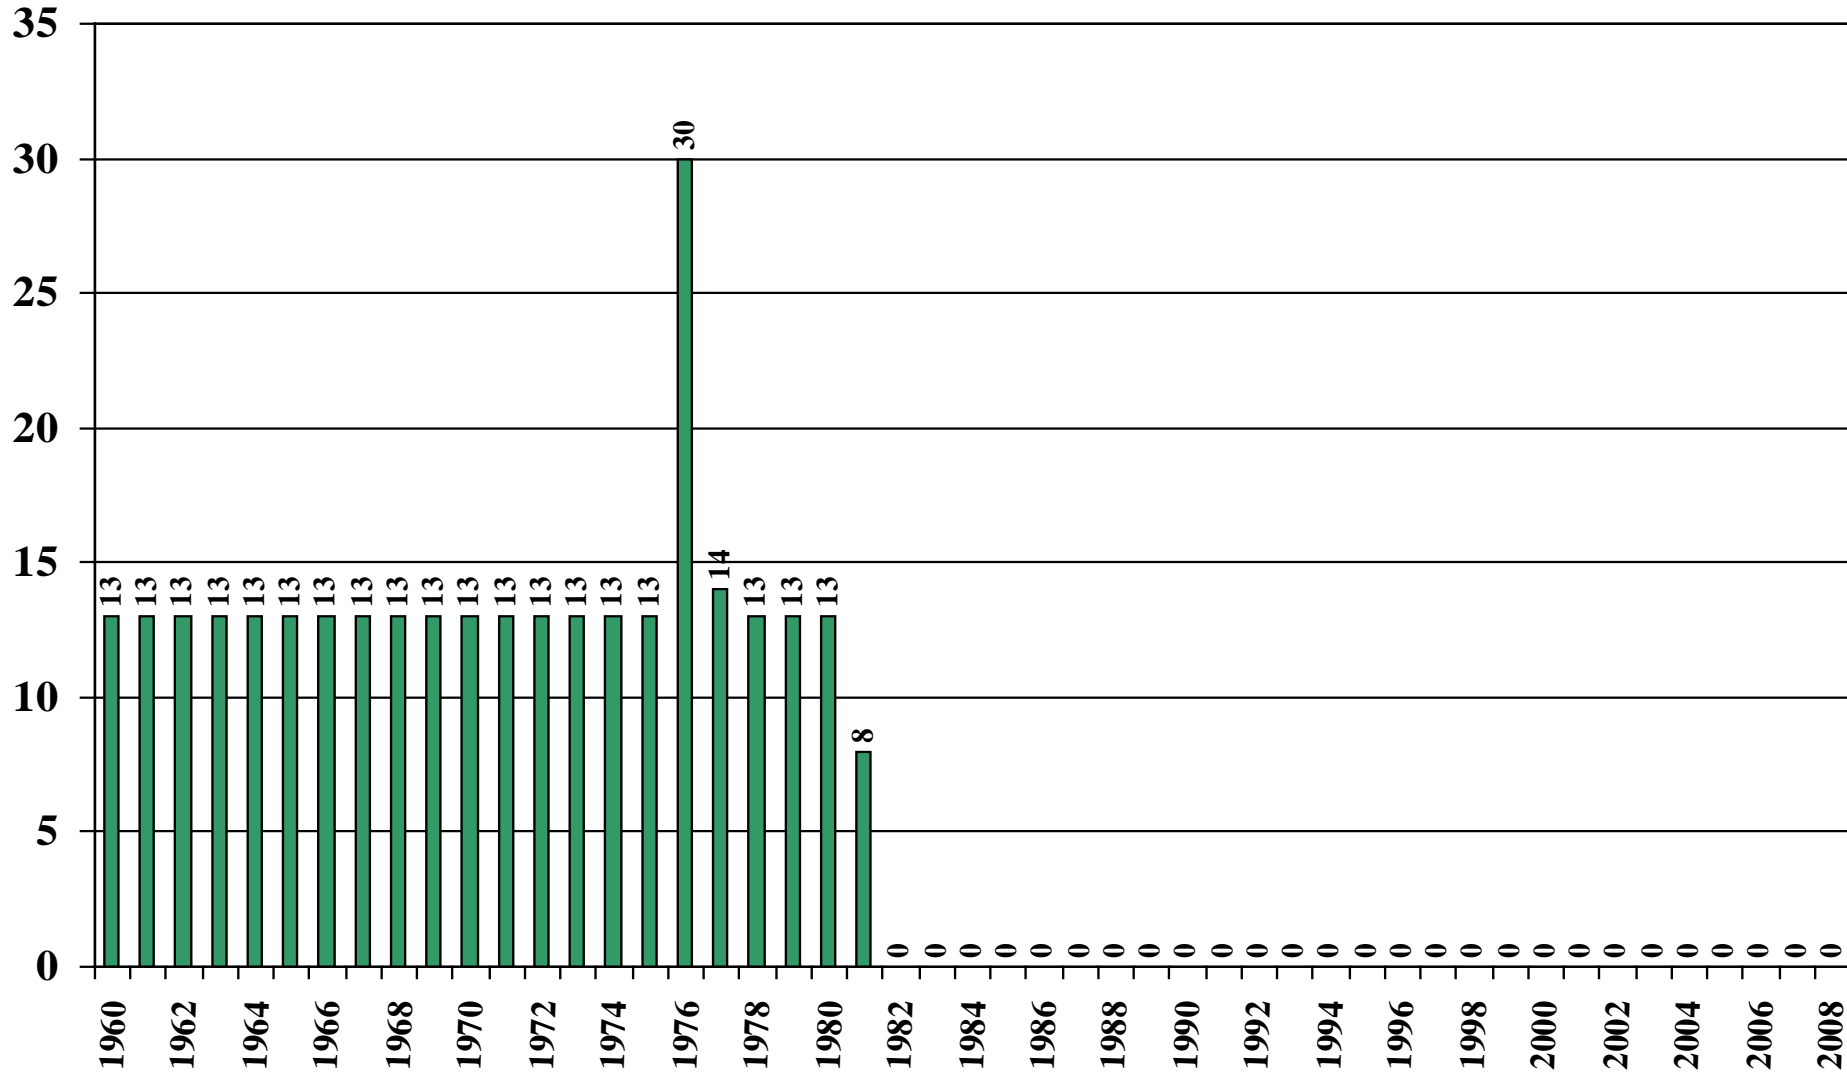

September 2, 2008

Democratic Republic of the Congo Rice Milled Production (1,000 Metric Tons) 1960/61 – 2008/09

Source: [USDA Foreign Agricultural Service](#)

Democratic Republic of the Congo Rice Jan-Dec Imports (1,000 Metric Tons) 1960/61 – 2008/09

Source: [USDA Foreign Agricultural Service](#)

Democratic Republic of the Congo Rice Jan-Dec Exports (1,000 Metric Tons) 1960/61 – 2008/09

Source: [USDA Foreign Agricultural Service](#)

September 2, 2008

Democratic Republic of the Congo Rice Total Domestic Consumption (1,000 Metric Tons) 1960/61 – 2008/09

Source: [USDA Foreign Agricultural Service](#)

September 2, 2008

Democratic Republic of the Congo Rice Total Distribution (1,000 Metric Tons) 1960/61 – 2008/09

Source: [USDA Foreign Agricultural Service](#)

September 2, 2008

Democratic Republic of the Congo Rice Ending Stocks (1,000 Metric Tons) 1960/61 – 2008/09

Source: [USDA Foreign Agricultural Service](#)

September 2, 2008