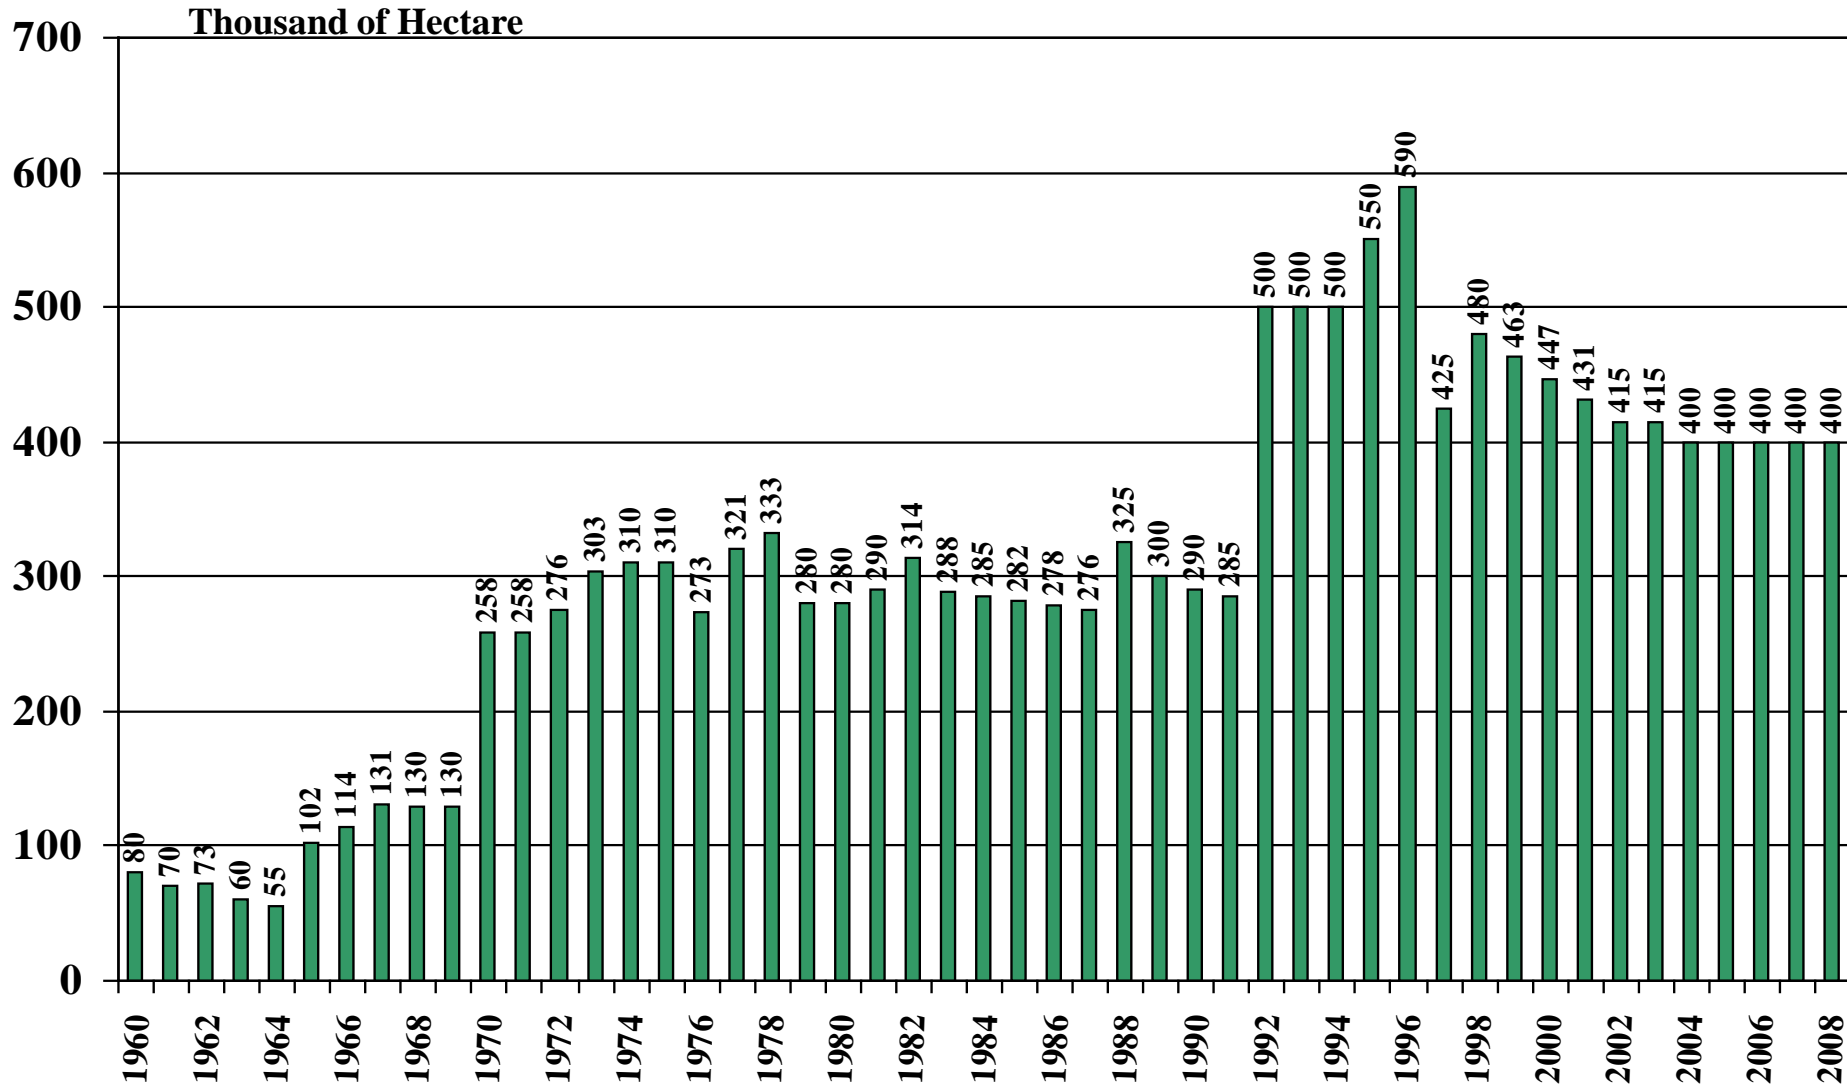

Democratic Republic of the Congo

USDA Supply and Demand Estimates

September 2, 2008

Democratic Republic of the Congo Rice Acreage Harvested 1960/61 – 2008/09

Source: [USDA Foreign Agricultural Service](#)

September 2, 2008

Democratic Republic of the Congo Rice Milled Production (1,000 Metric Tons) 1960/61 – 2008/09

Source: [USDA Foreign Agricultural Service](#)

Democratic Republic of the Congo Rice Jan-Dec Imports (1,000 Metric Tons) 1960/61 – 2008/09

Source: [USDA Foreign Agricultural Service](#)

Democratic Republic of the Congo Rice Jan-Dec Exports (1,000 Metric Tons) 1960/61 – 2008/09

Source: [USDA Foreign Agricultural Service](#)

September 2, 2008

Democratic Republic of the Congo Rice Total Domestic Consumption (1,000 Metric Tons) 1960/61 – 2008/09

Source: [USDA Foreign Agricultural Service](#)

September 2, 2008

Democratic Republic of the Congo Rice Total Distribution (1,000 Metric Tons) 1960/61 – 2008/09