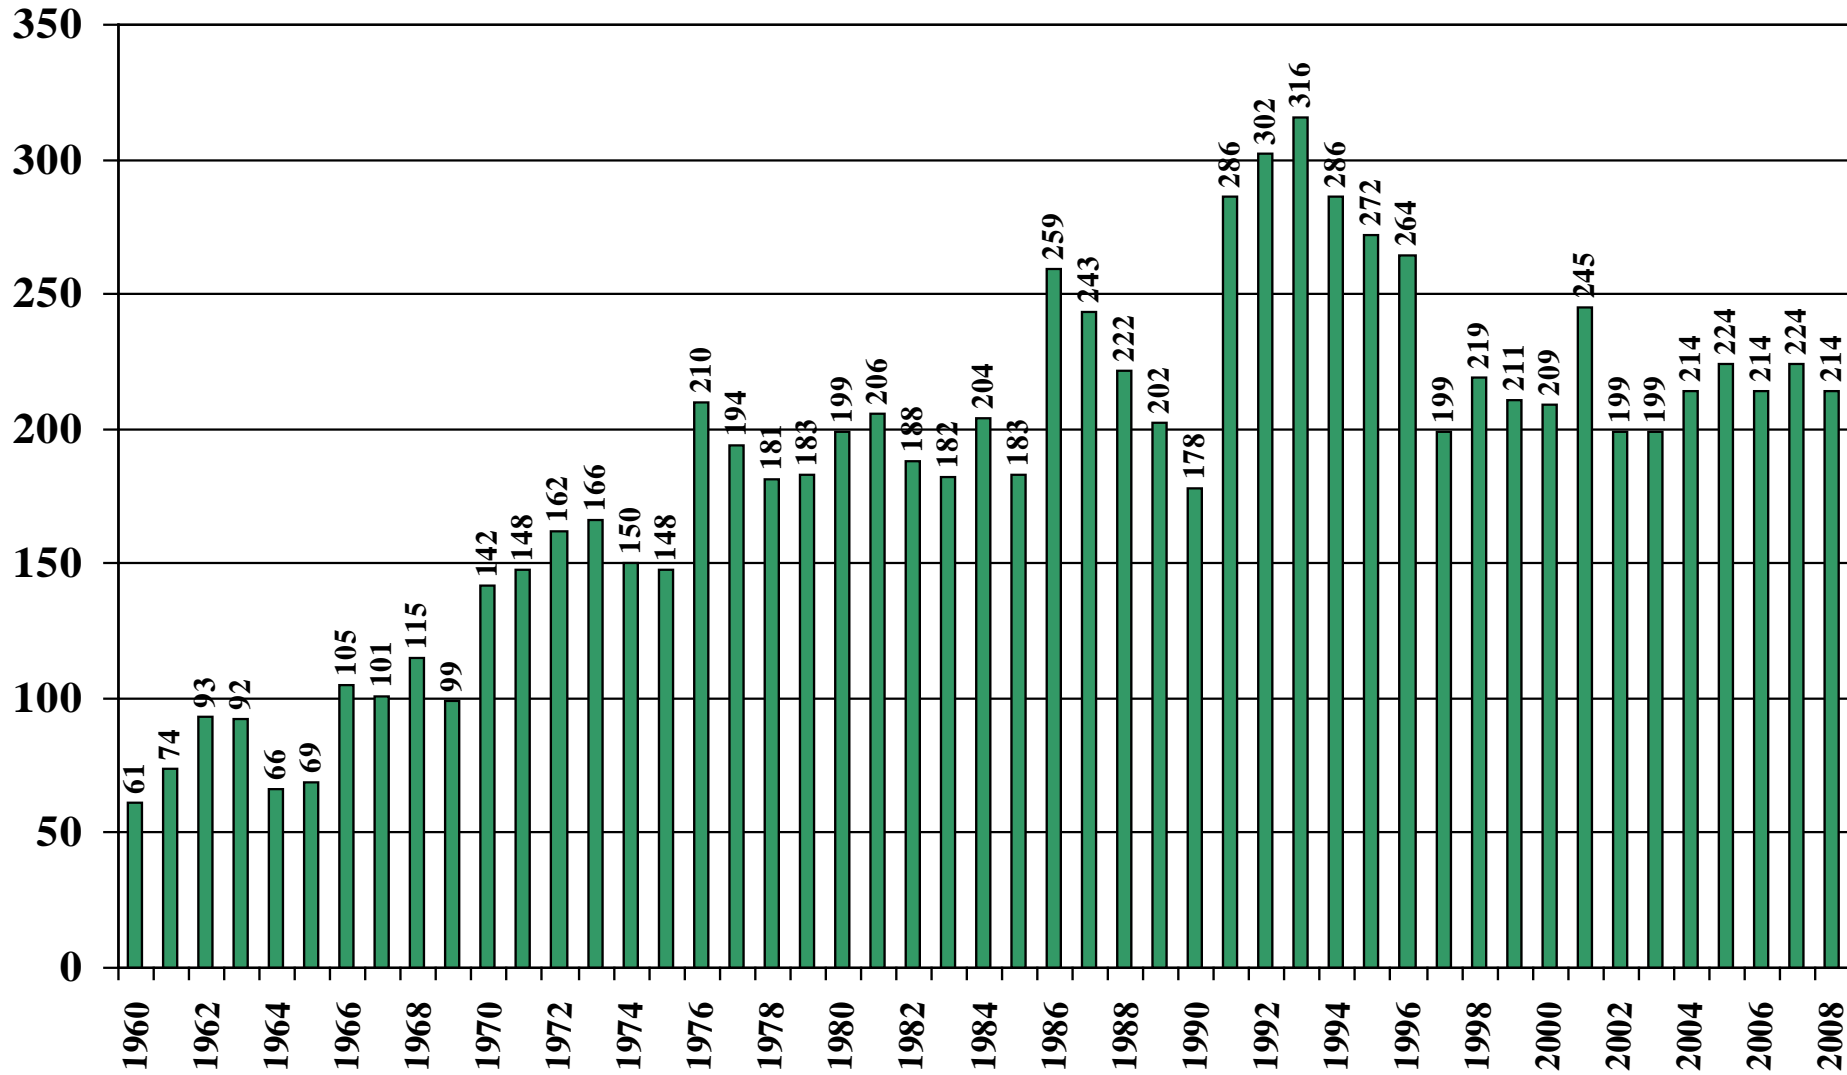

Democratic Republic of the Congo

USDA Supply and Demand Estimates

September 2, 2008

Democratic Republic of the Congo Rice Acreage Harvested 1960/61 – 2008/09

Source: [USDA Foreign Agricultural Service](#)

September 2, 2008

Democratic Republic of the Congo Rice Milled Production (1,000 Metric Tons) 1960/61 – 2008/09

Source: [USDA Foreign Agricultural Service](#)

Democratic Republic of the Congo Rice Jan-Dec Imports (1,000 Metric Tons) 1960/61 – 2008/09

Source: [USDA Foreign Agricultural Service](#)

Democratic Republic of the Congo Rice Jan-Dec Exports (1,000 Metric Tons) 1960/61 – 2008/09

Source: [USDA Foreign Agricultural Service](#)

September 2, 2008

Democratic Republic of the Congo Rice Total Domestic Consumption (1,000 Metric Tons) 1960/61 – 2008/09

Source: [USDA Foreign Agricultural Service](#)

September 2, 2008

Democratic Republic of the Congo Rice Total Distribution (1,000 Metric Tons) 1960/61 – 2008/09