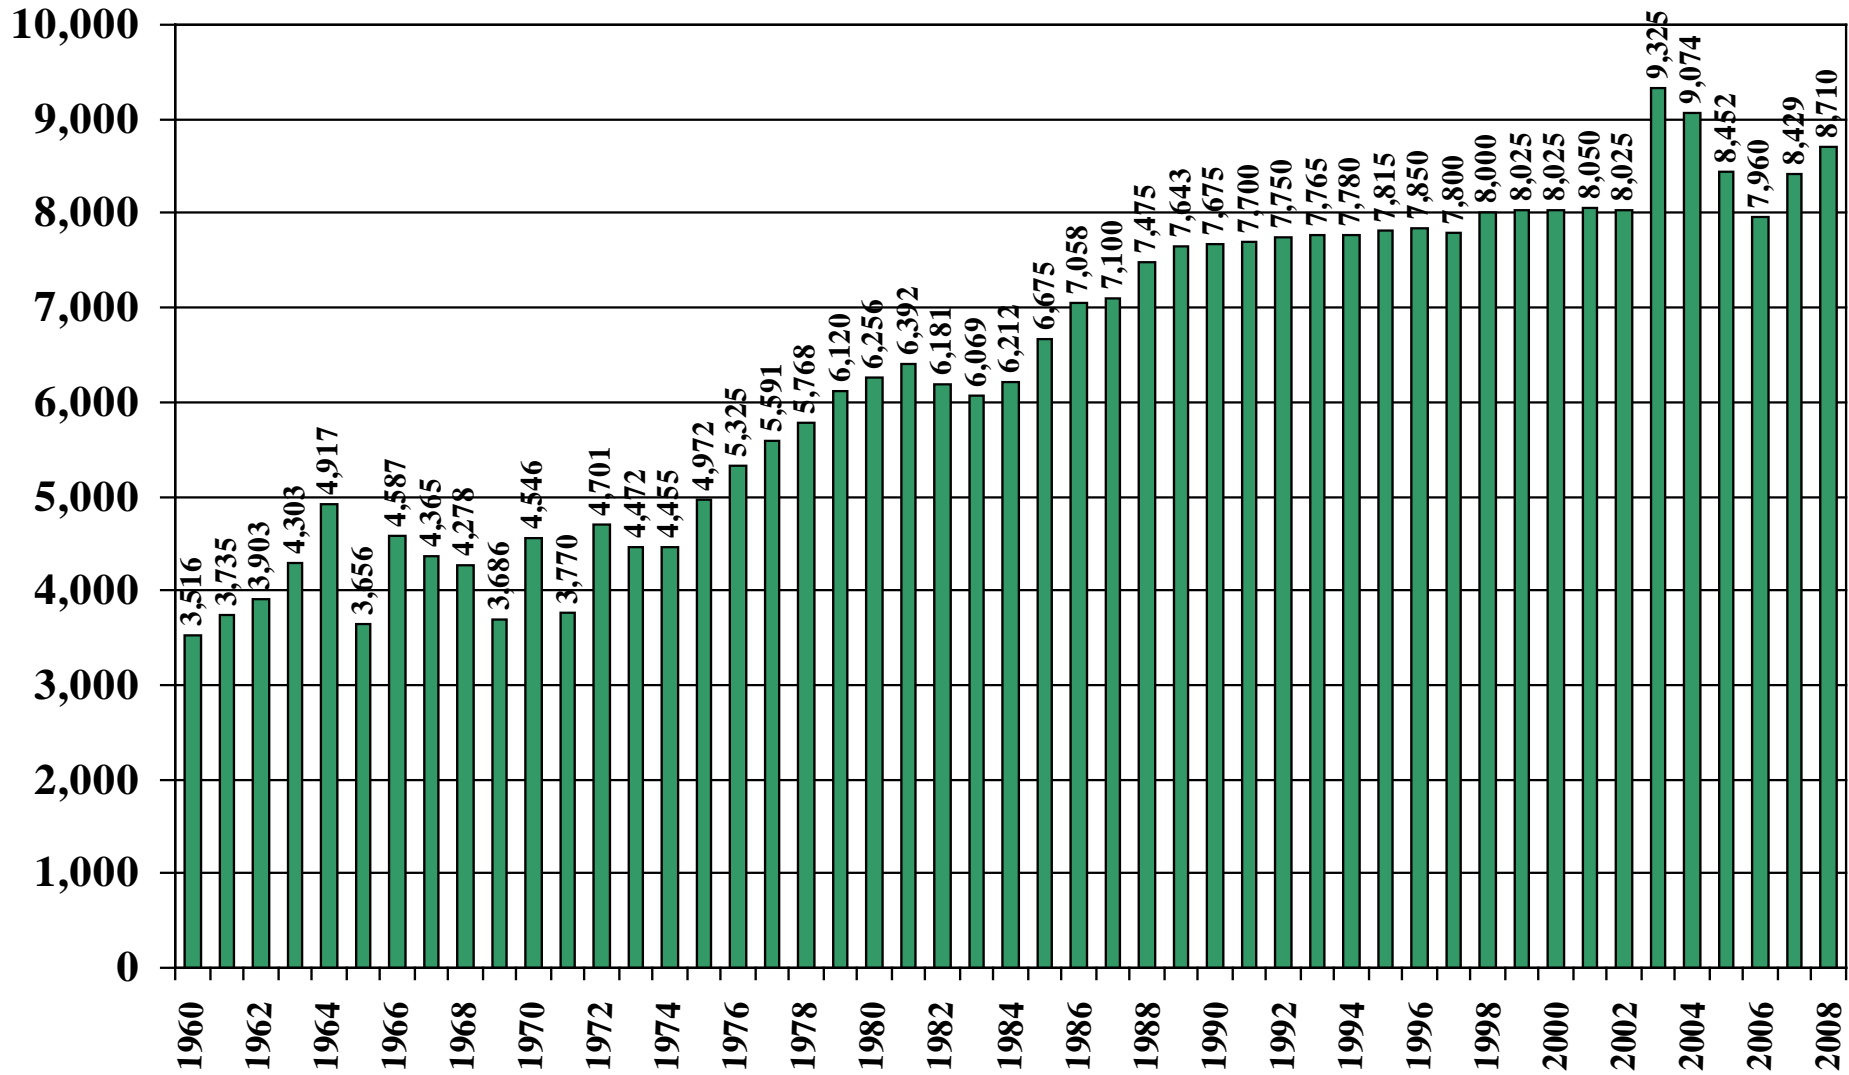

Brazil

USDA Supply and Demand Estimates

September 2, 2008

Brazil Rice Acreage Harvested 1960/61 – 2008/09

Source: [USDA Foreign Agricultural Service](#)

Brazil Rice Milled Production (1,000 Metric Tons) 1960/61 – 2008/09

Source: [USDA Foreign Agricultural Service](#)

September 2, 2008

Brazil Rice Jan-Dec Imports (1,000 Metric Tons) 1960/61 – 2008/09

Source: [USDA Foreign Agricultural Service](#)

September 2, 2008

Brazil Rice Jan-Dec Exports (1,000 Metric Tons) 1960/61 – 2008/09

Source: [USDA Foreign Agricultural Service](#)

Brazil Rice Total Domestic Consumption (1,000 Metric Tons) 1960/61 – 2008/09

Source: [USDA Foreign Agricultural Service](#)

September 2, 2008

Brazil Rice Total Distribution (1,000 Metric Tons) 1960/61 – 2008/09