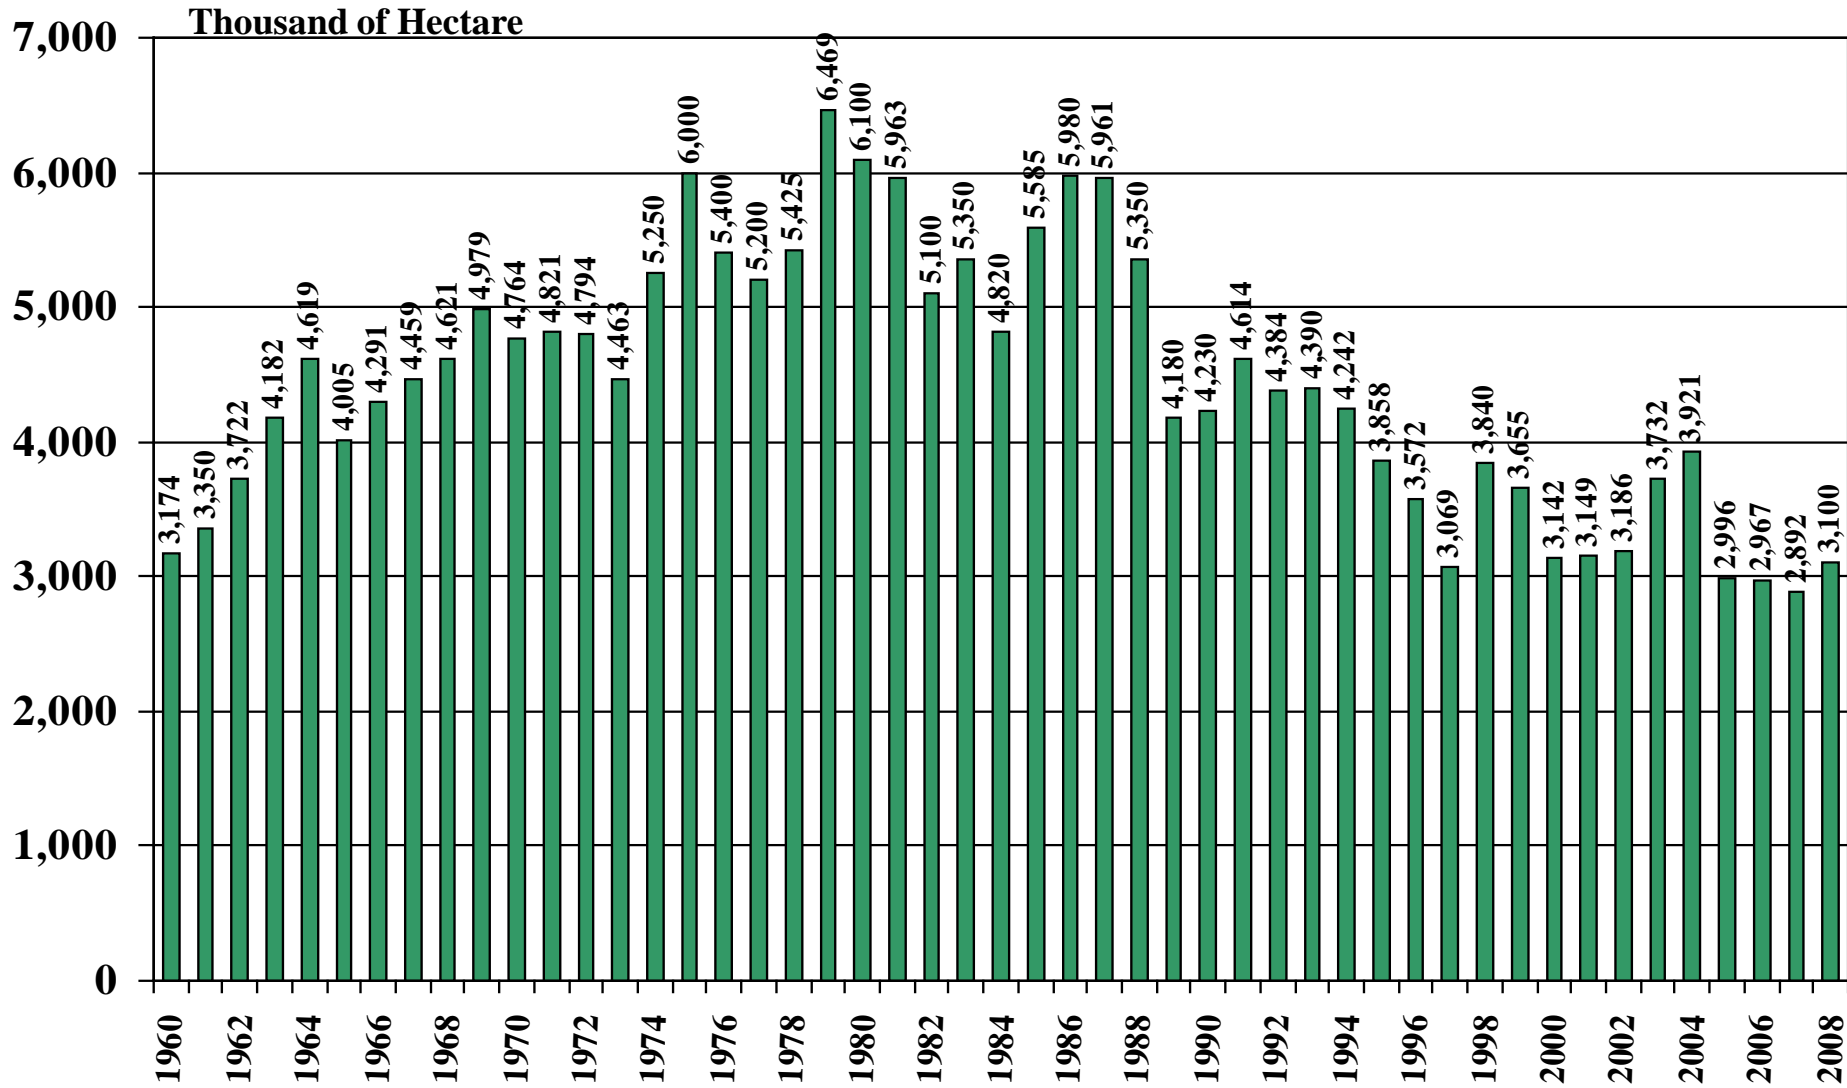

Brazil

USDA Supply and Demand Estimates

September 2, 2008

Brazil Rice Acreage Harvested 1960/61 – 2008/09

Source: [USDA Foreign Agricultural Service](#)

Brazil Rice Milled Production (1,000 Metric Tons) 1960/61 – 2008/09

Source: [USDA Foreign Agricultural Service](#)

September 2, 2008

Brazil Rice Jan-Dec Imports (1,000 Metric Tons) 1960/61 – 2008/09

Source: [USDA Foreign Agricultural Service](#)

September 2, 2008

Brazil Rice Jan-Dec Exports (1,000 Metric Tons) 1960/61 – 2008/09

Source: [USDA Foreign Agricultural Service](#)

Brazil Rice Total Domestic Consumption (1,000 Metric Tons) 1960/61 – 2008/09

Source: [USDA Foreign Agricultural Service](#)

September 2, 2008

Brazil Rice Total Distribution (1,000 Metric Tons) 1960/61 – 2008/09