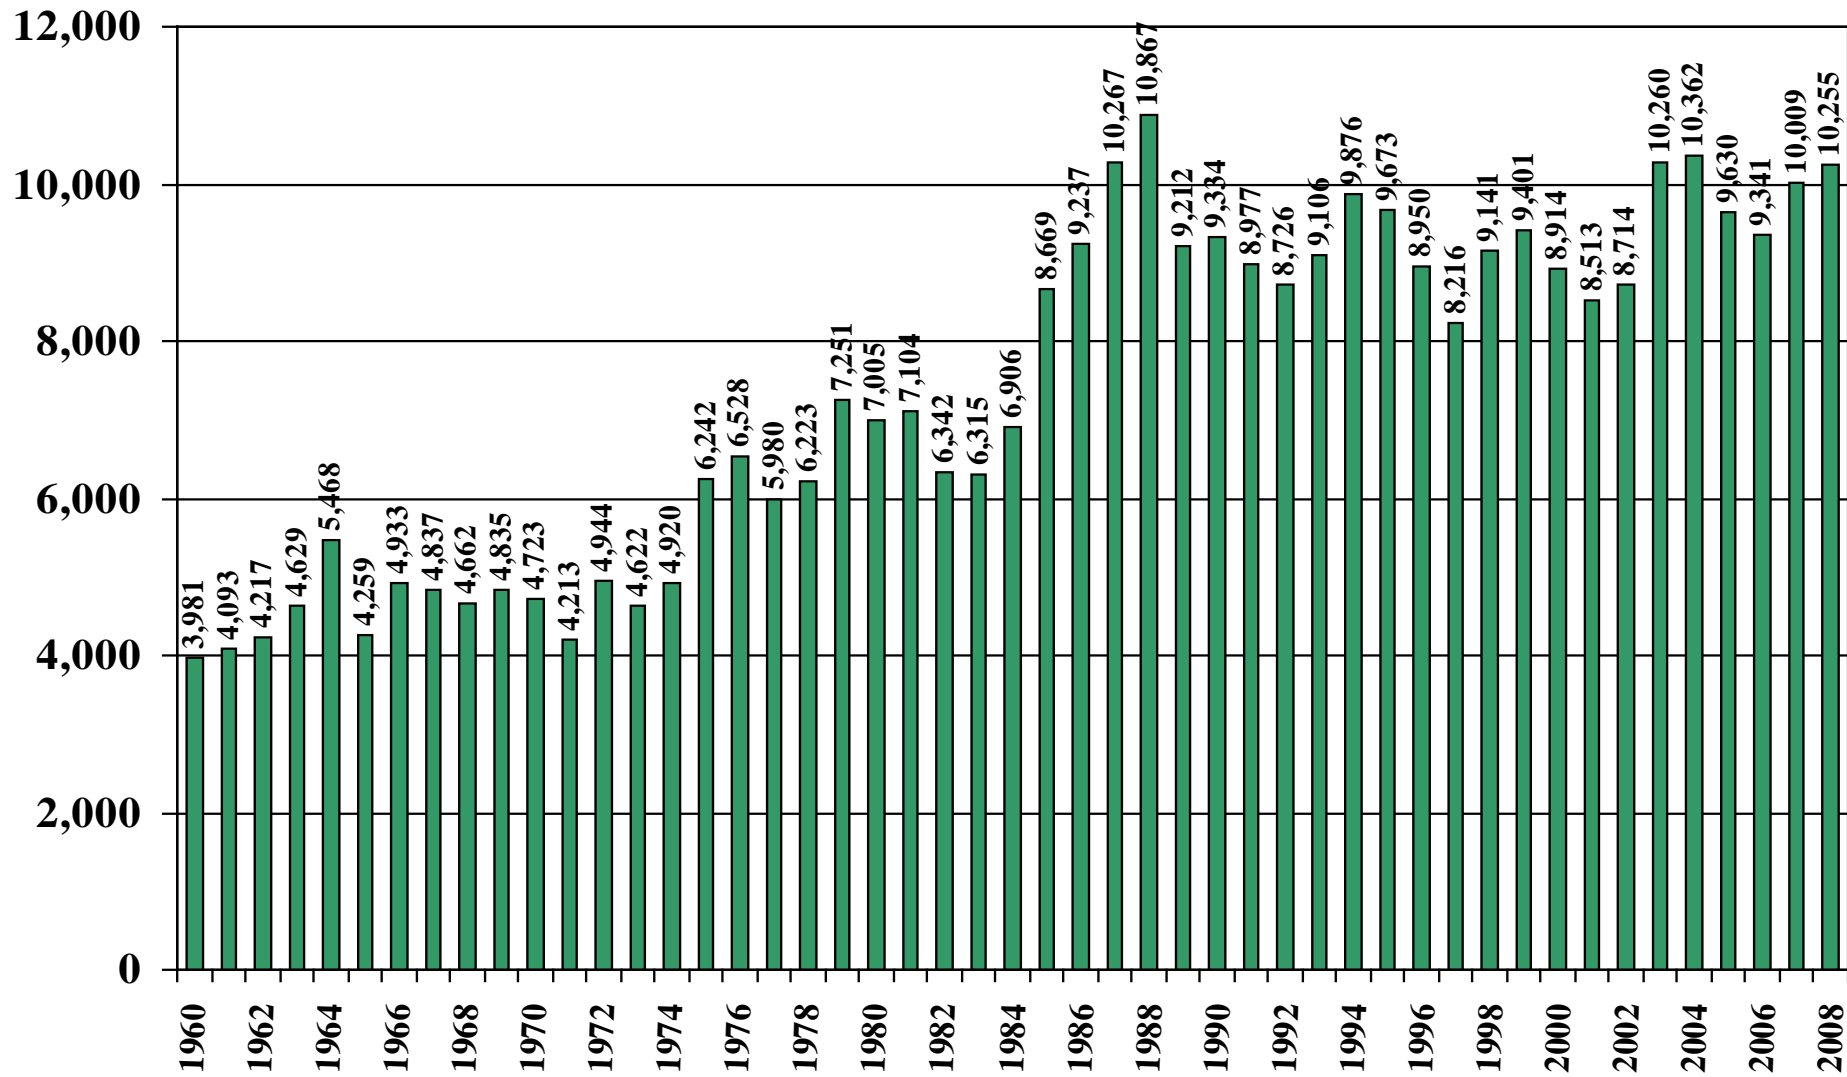

Brazil

USDA Supply and Demand Estimates

September 2, 2008

Brazil Rice Acreage Harvested 1960/61 – 2008/09

Source: [USDA Foreign Agricultural Service](#)

Brazil Rice Milled Production (1,000 Metric Tons) 1960/61 – 2008/09

Source: [USDA Foreign Agricultural Service](#)

September 2, 2008

Brazil Rice Jan-Dec Imports (1,000 Metric Tons) 1960/61 – 2008/09

Source: [USDA Foreign Agricultural Service](#)

September 2, 2008

Brazil Rice Jan-Dec Exports (1,000 Metric Tons) 1960/61 – 2008/09

Source: [USDA Foreign Agricultural Service](#)

Brazil Rice Total Domestic Consumption (1,000 Metric Tons) 1960/61 – 2008/09

Source: [USDA Foreign Agricultural Service](#)

September 2, 2008

Brazil Rice Total Distribution (1,000 Metric Tons) 1960/61 – 2008/09