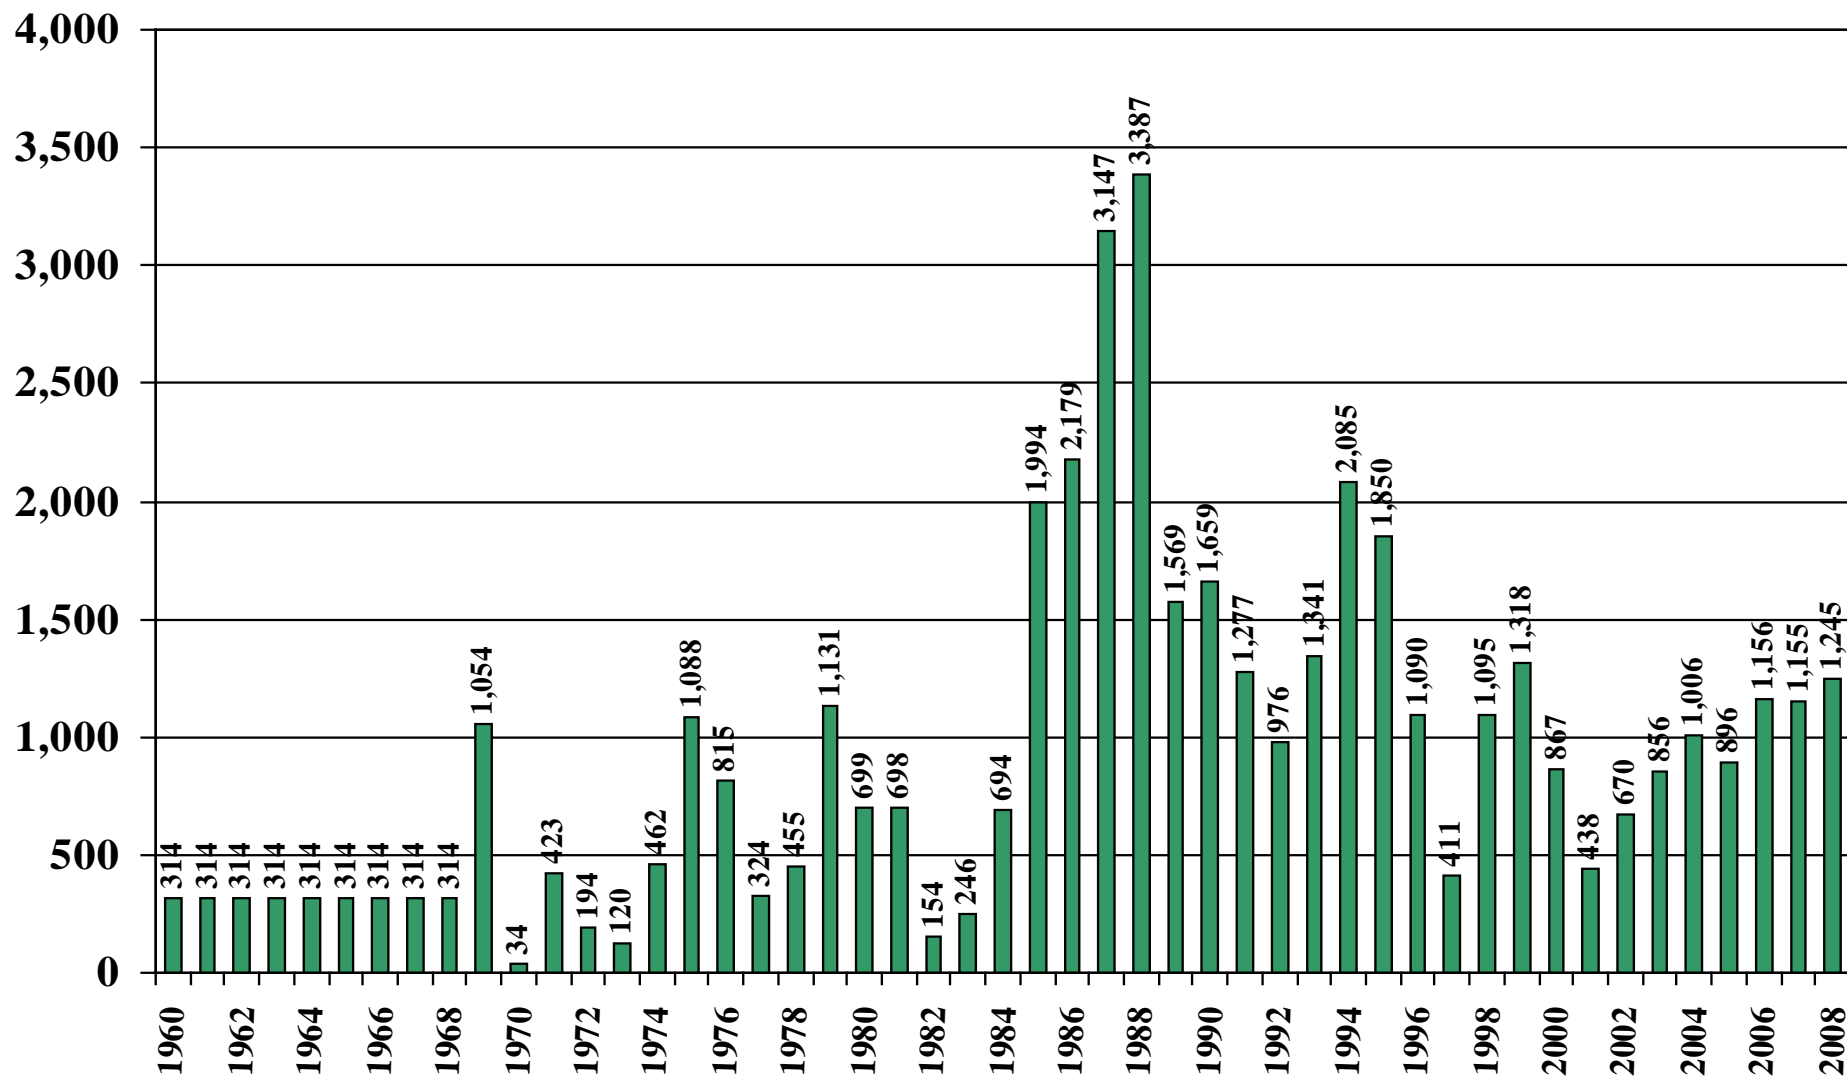

Brazil

USDA Supply and Demand Estimates

September 2, 2008

Brazil Rice Acreage Harvested 1960/61 – 2008/09

Source: [USDA Foreign Agricultural Service](#)

Brazil Rice Milled Production (1,000 Metric Tons) 1960/61 – 2008/09

Source: [USDA Foreign Agricultural Service](#)

September 2, 2008

Brazil Rice Jan-Dec Imports (1,000 Metric Tons) 1960/61 – 2008/09

Source: [USDA Foreign Agricultural Service](#)

September 2, 2008

Brazil Rice Jan-Dec Exports (1,000 Metric Tons) 1960/61 – 2008/09

Source: [USDA Foreign Agricultural Service](#)

Brazil Rice Total Domestic Consumption (1,000 Metric Tons) 1960/61 – 2008/09

Source: [USDA Foreign Agricultural Service](#)

September 2, 2008

Brazil Rice Total Distribution (1,000 Metric Tons) 1960/61 – 2008/09

Source: [USDA Foreign Agricultural Service](#)

Brazil Rice Ending Stocks (1,000 Metric Tons) 1960/61 – 2008/09

Source: [USDA Foreign Agricultural Service](#)