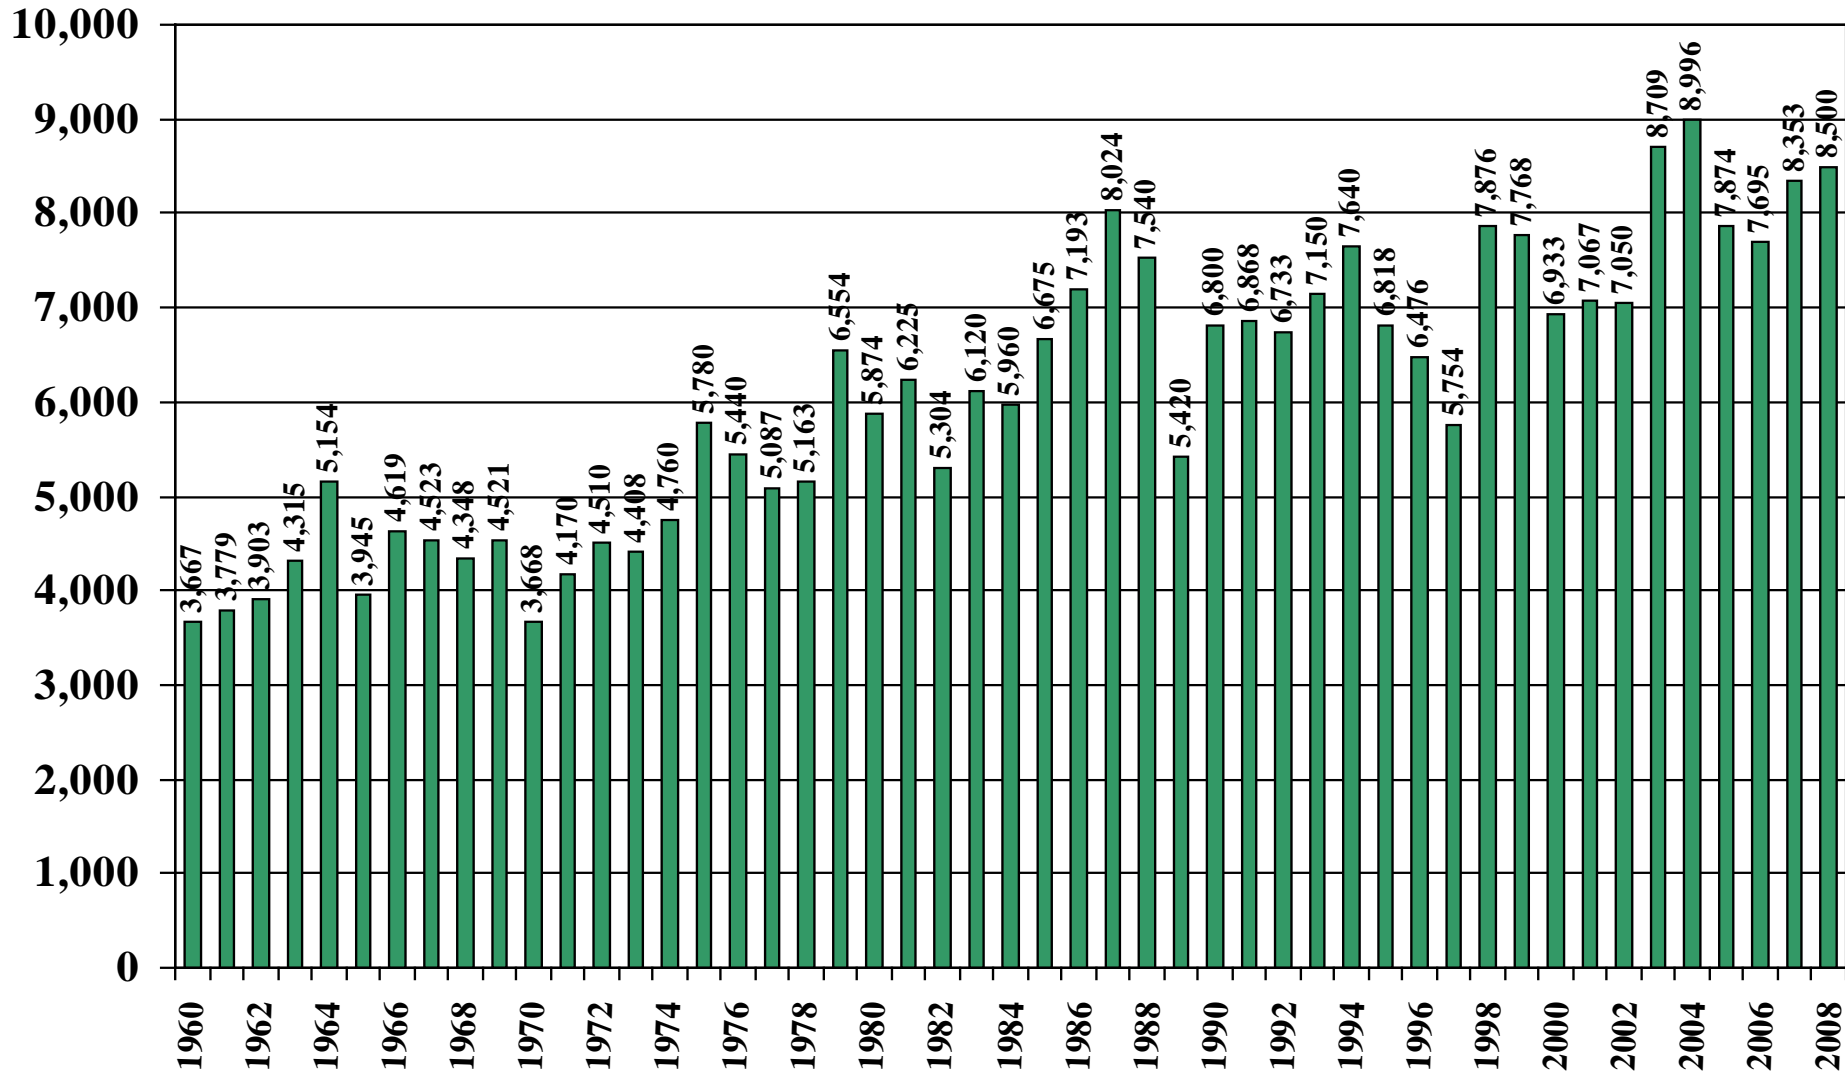

Brazil

USDA Supply and Demand Estimates

September 2, 2008

Brazil Rice Acreage Harvested 1960/61 – 2008/09

Source: [USDA Foreign Agricultural Service](#)

Brazil Rice Milled Production (1,000 Metric Tons) 1960/61 – 2008/09

Source: [USDA Foreign Agricultural Service](#)

September 2, 2008

Brazil Rice Jan-Dec Imports (1,000 Metric Tons) 1960/61 – 2008/09

Source: [USDA Foreign Agricultural Service](#)

September 2, 2008

Brazil Rice Jan-Dec Exports (1,000 Metric Tons) 1960/61 – 2008/09

Source: [USDA Foreign Agricultural Service](#)

Brazil Rice Total Domestic Consumption (1,000 Metric Tons) 1960/61 – 2008/09

Source: [USDA Foreign Agricultural Service](#)

September 2, 2008

Brazil Rice Total Distribution (1,000 Metric Tons) 1960/61 – 2008/09