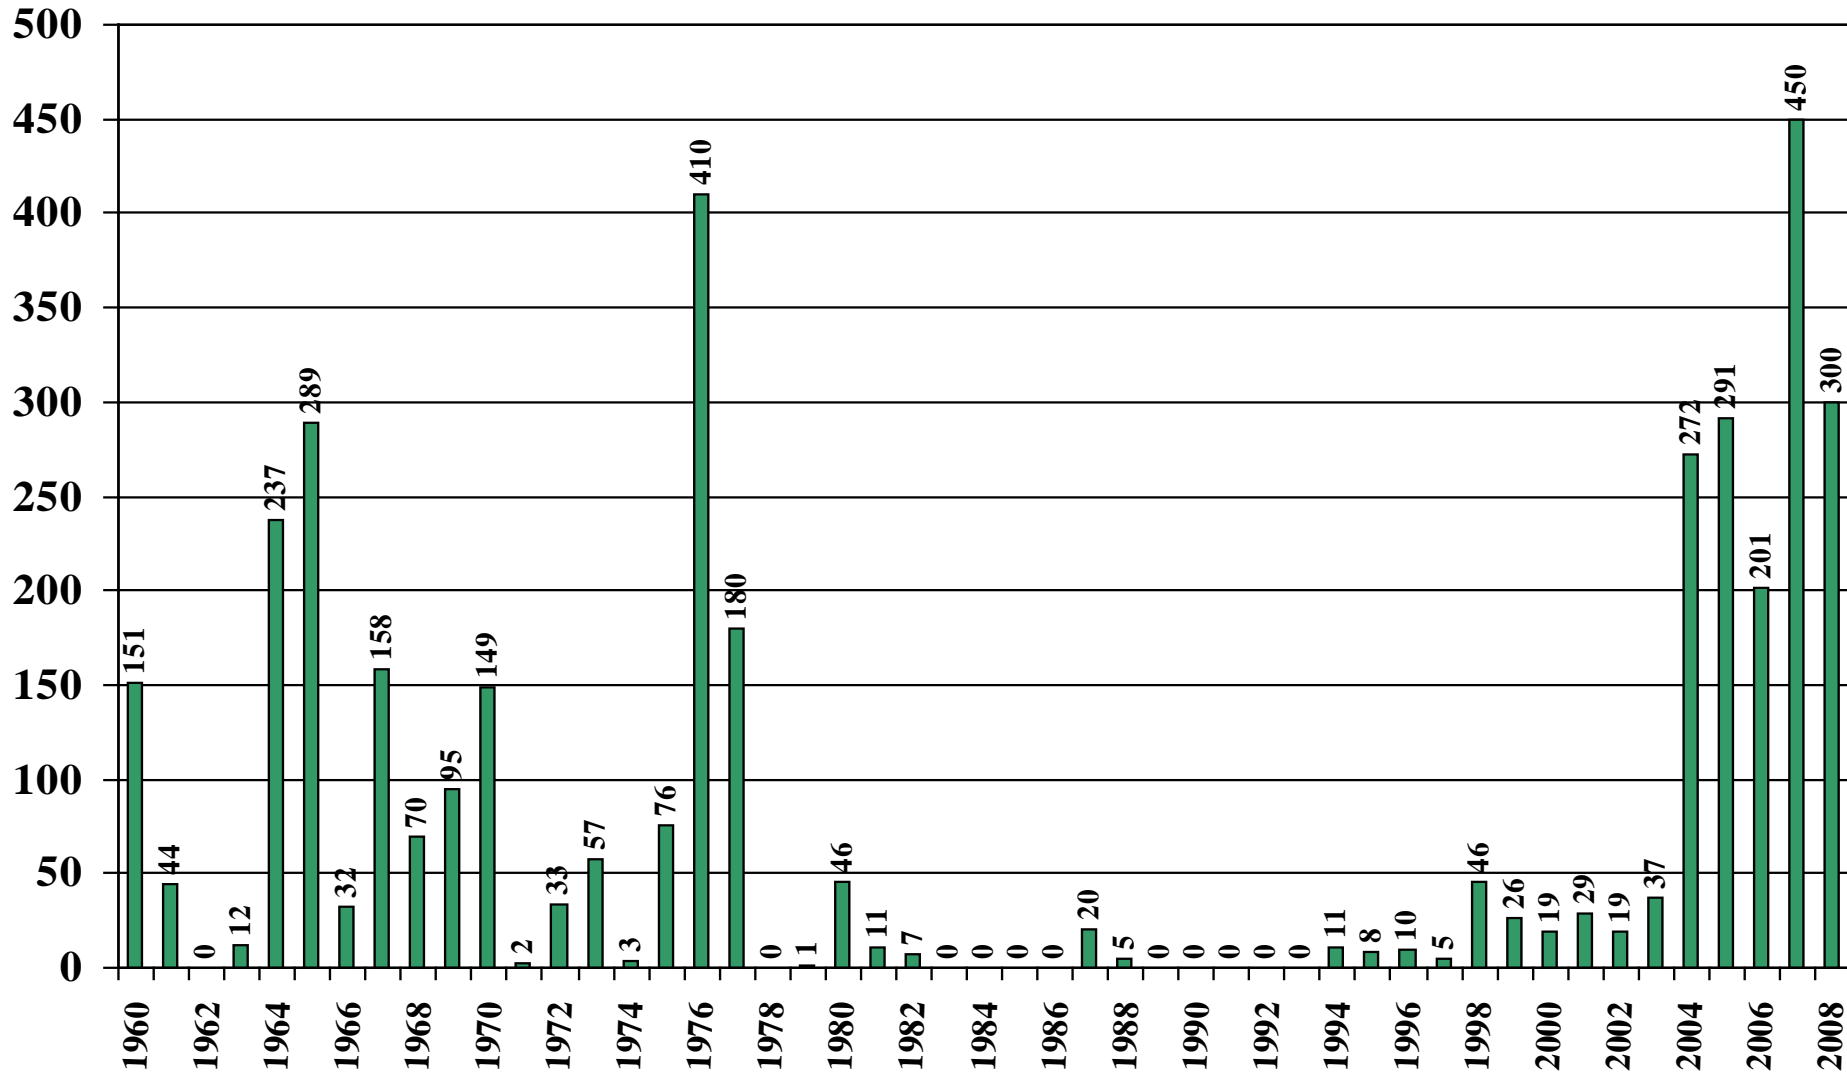

Brazil

USDA Supply and Demand Estimates

September 2, 2008

Brazil Rice Acreage Harvested 1960/61 – 2008/09

Source: [USDA Foreign Agricultural Service](#)

Brazil Rice Milled Production (1,000 Metric Tons) 1960/61 – 2008/09

Source: [USDA Foreign Agricultural Service](#)

September 2, 2008

Brazil Rice Jan-Dec Imports (1,000 Metric Tons) 1960/61 – 2008/09

Source: [USDA Foreign Agricultural Service](#)

September 2, 2008

Brazil Rice Jan-Dec Exports (1,000 Metric Tons) 1960/61 – 2008/09

Source: [USDA Foreign Agricultural Service](#)

Brazil Rice Total Domestic Consumption (1,000 Metric Tons) 1960/61 – 2008/09

Source: [USDA Foreign Agricultural Service](#)

September 2, 2008

Brazil Rice Total Distribution (1,000 Metric Tons) 1960/61 – 2008/09