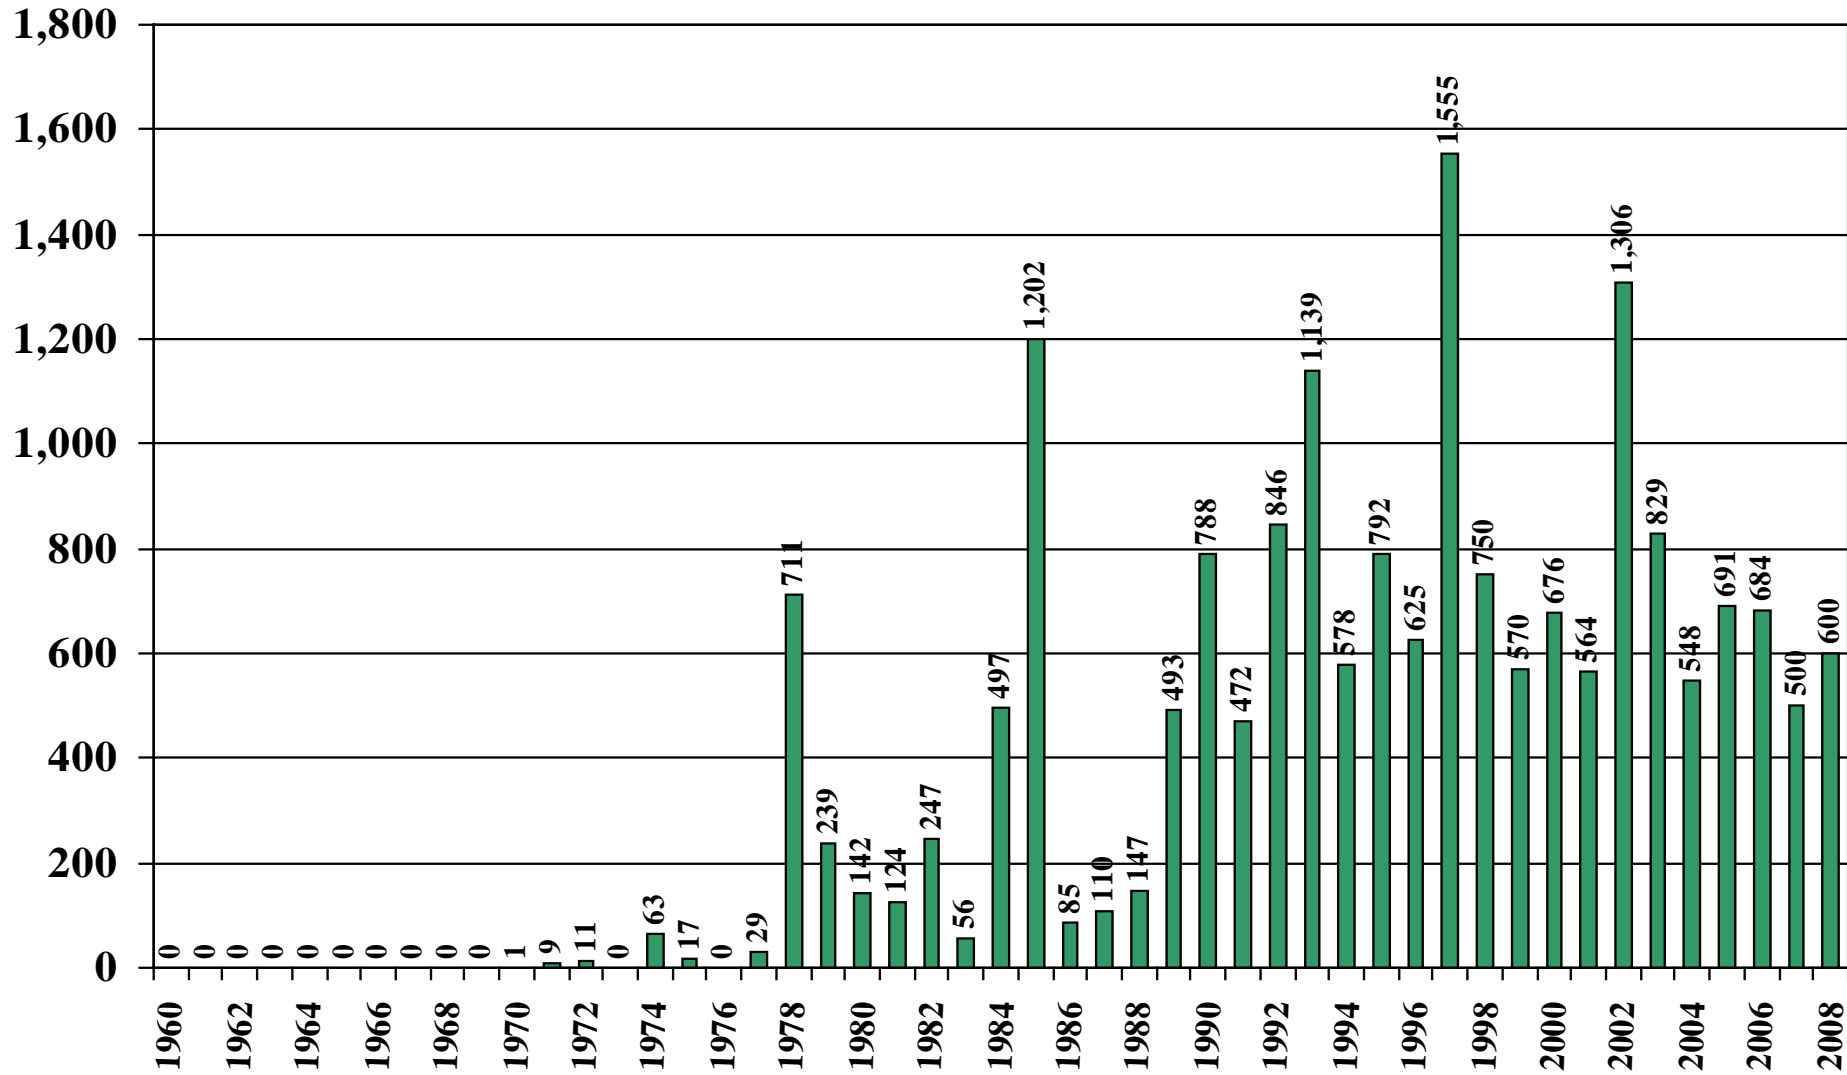

Brazil

USDA Supply and Demand Estimates

September 2, 2008

Brazil Rice Acreage Harvested 1960/61 – 2008/09

Source: [USDA Foreign Agricultural Service](#)

Brazil Rice Milled Production (1,000 Metric Tons) 1960/61 – 2008/09

Source: [USDA Foreign Agricultural Service](#)

September 2, 2008

Brazil Rice Jan-Dec Imports (1,000 Metric Tons) 1960/61 – 2008/09

Source: [USDA Foreign Agricultural Service](#)

September 2, 2008

Brazil Rice Jan-Dec Exports (1,000 Metric Tons) 1960/61 – 2008/09

Source: [USDA Foreign Agricultural Service](#)

Brazil Rice Total Domestic Consumption (1,000 Metric Tons) 1960/61 – 2008/09

Source: [USDA Foreign Agricultural Service](#)

September 2, 2008

Brazil Rice Total Distribution (1,000 Metric Tons) 1960/61 – 2008/09