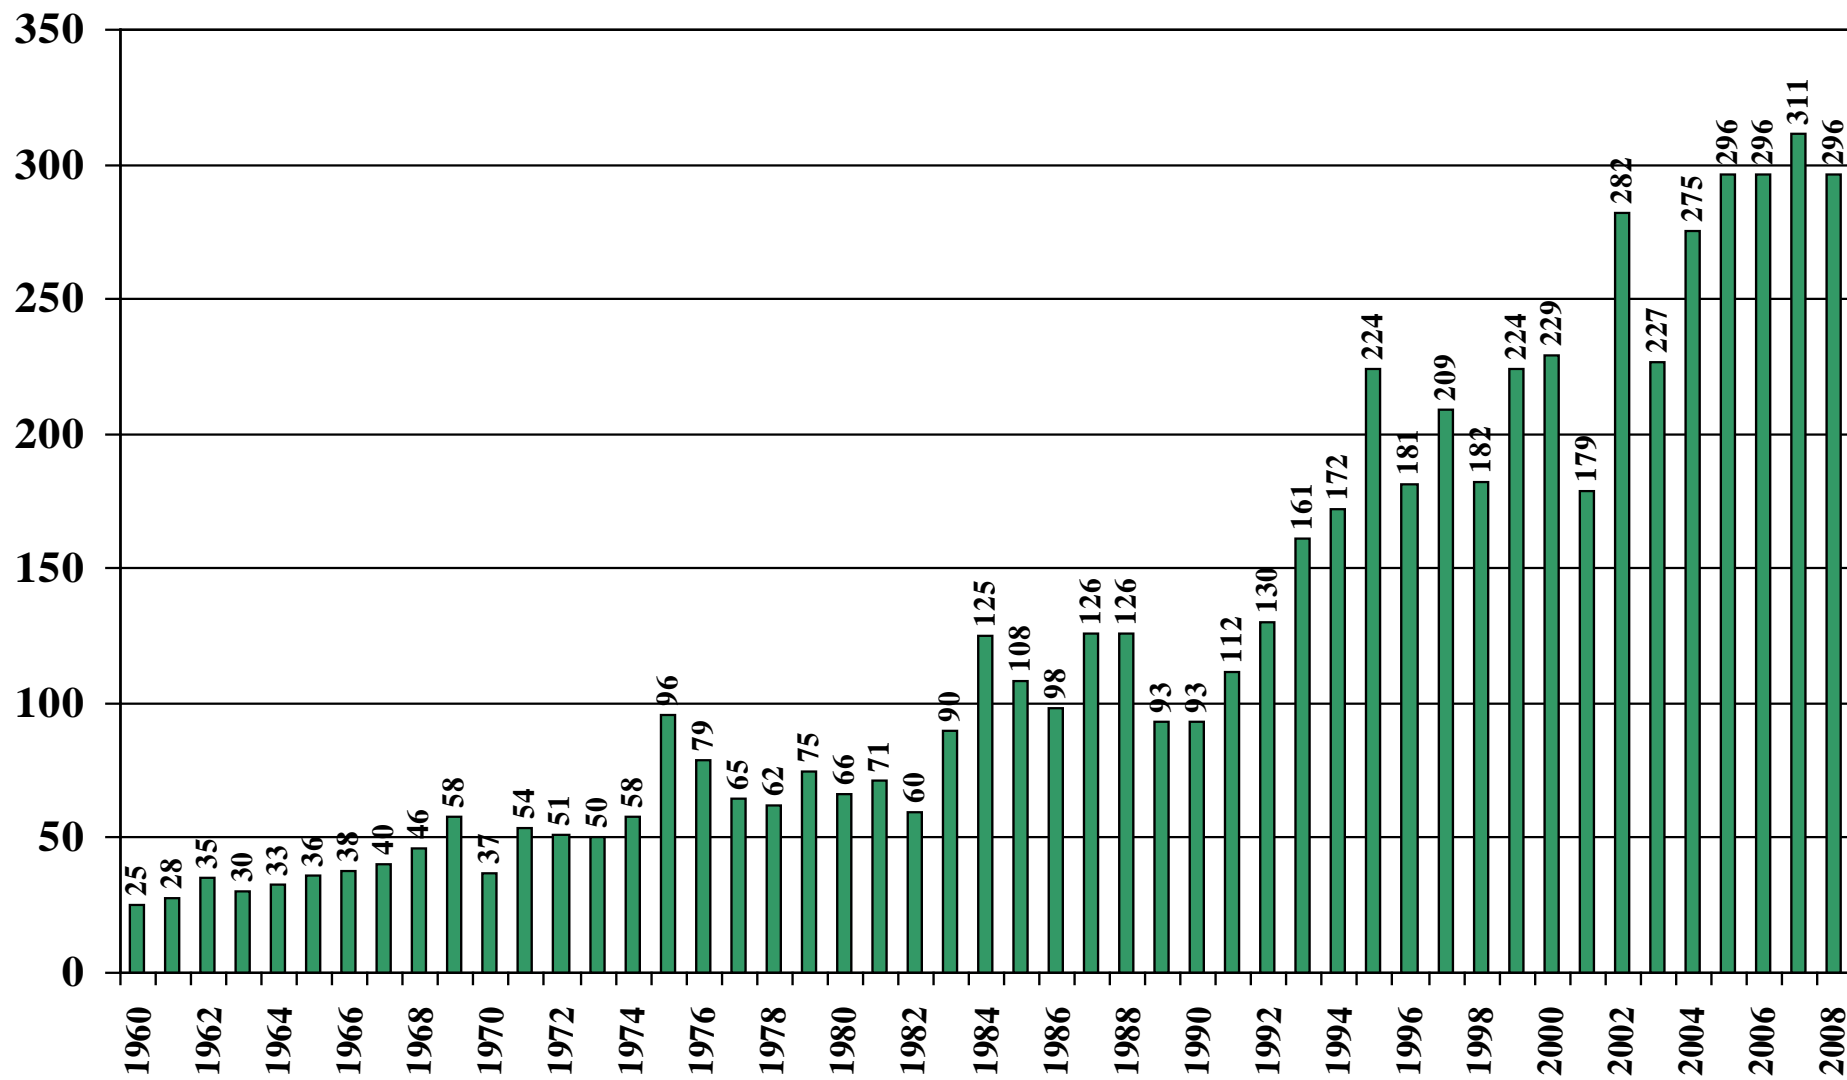

Bolivia

USDA Supply and Demand Estimates

September 2, 2008

Bolivia Rice Acreage Harvested 1960/61 – 2008/09

Source: [USDA Foreign Agricultural Service](#)

September 2, 2008

Bolivia Rice Milled Production (1,000 Metric Tons) 1960/61 – 2008/09

Source: [USDA Foreign Agricultural Service](#)

September 2, 2008

Bolivia Rice Jan-Dec Imports (1,000 Metric Tons) 1960/61 – 2008/09

Source: [USDA Foreign Agricultural Service](#)

September 2, 2008

Bolivia Rice Jan-Dec Exports (1,000 Metric Tons) 1960/61 – 2008/09

Source: [USDA Foreign Agricultural Service](#)

Bolivia Rice Total Domestic Consumption (1,000 Metric Tons) 1960/61 – 2008/09

Source: [USDA Foreign Agricultural Service](#)

Bolivia Rice Total Distribution (1,000 Metric Tons) 1960/61 – 2008/09