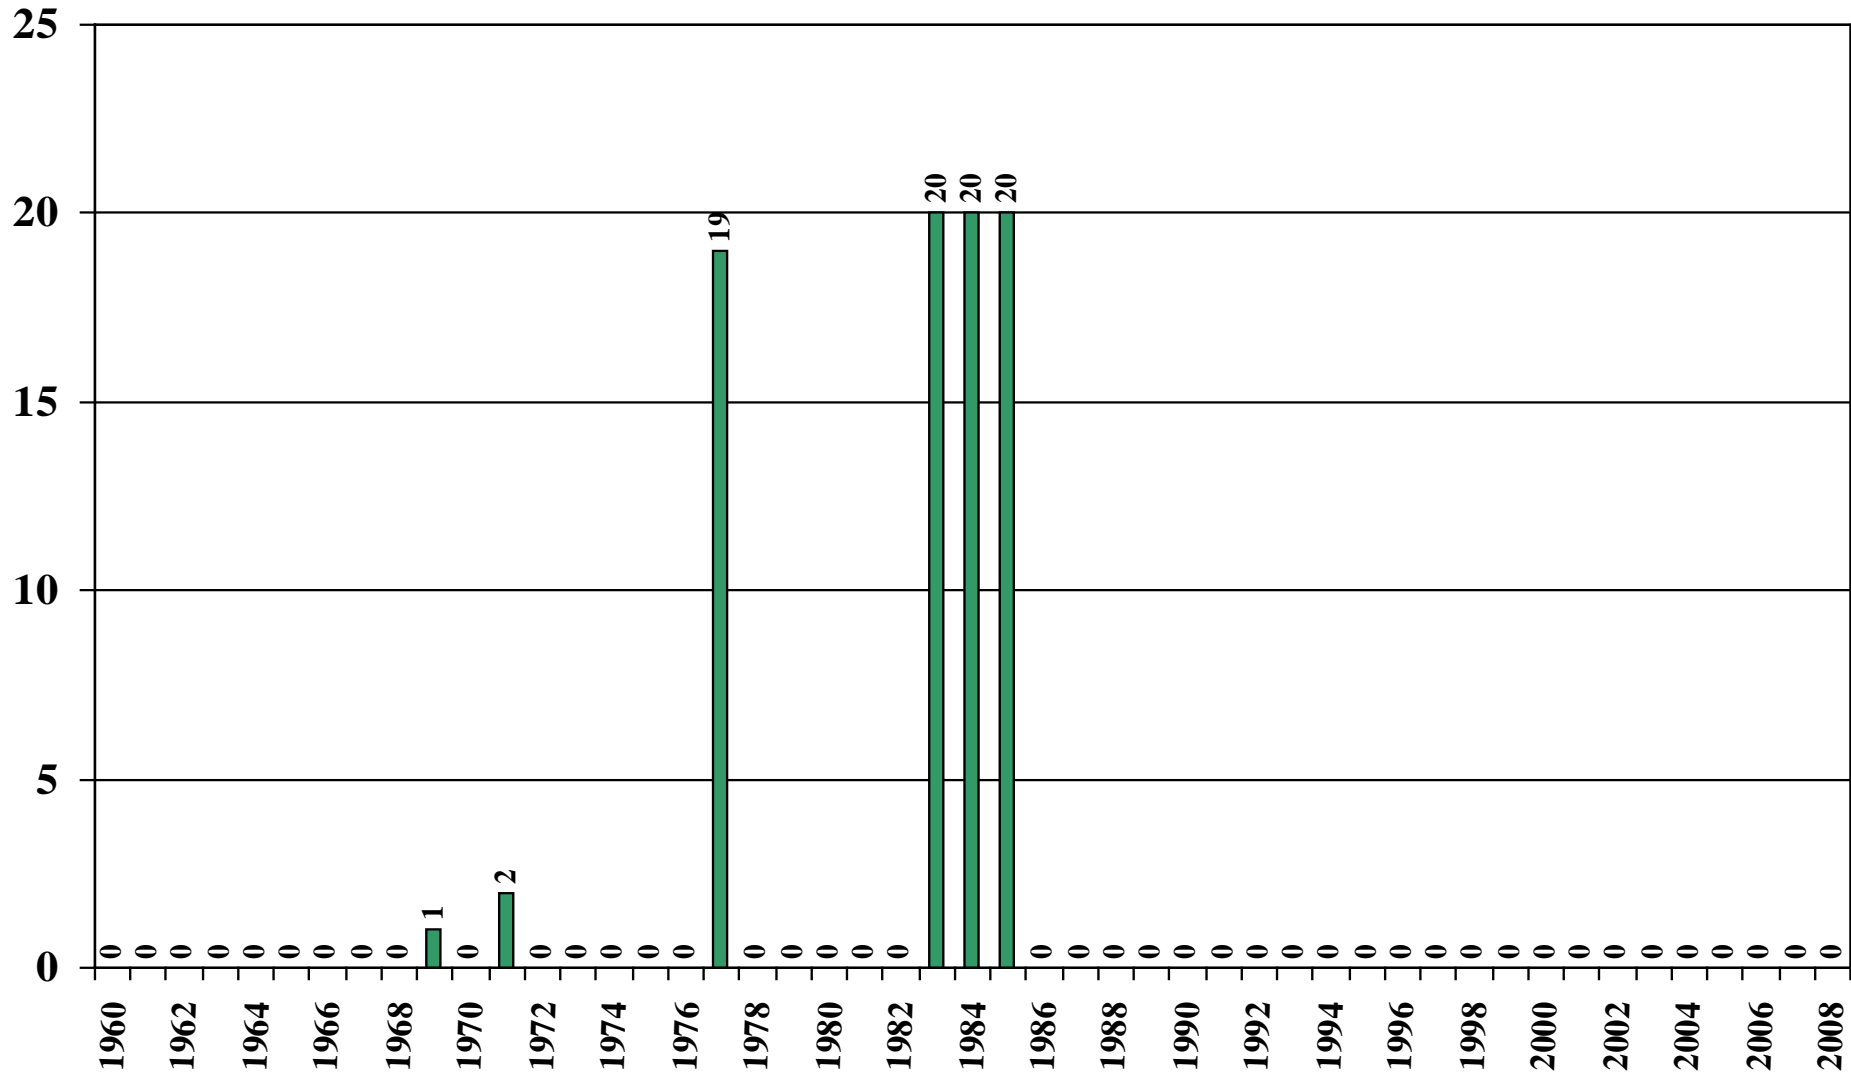

Bolivia

USDA Supply and Demand Estimates

September 2, 2008

Bolivia Rice Acreage Harvested 1960/61 – 2008/09

Source: [USDA Foreign Agricultural Service](#)

September 2, 2008

Bolivia Rice Milled Production (1,000 Metric Tons) 1960/61 – 2008/09

Source: [USDA Foreign Agricultural Service](#)

September 2, 2008

Bolivia Rice Jan-Dec Imports (1,000 Metric Tons) 1960/61 – 2008/09

Source: [USDA Foreign Agricultural Service](#)

September 2, 2008

Bolivia Rice Jan-Dec Exports (1,000 Metric Tons) 1960/61 – 2008/09

Source: [USDA Foreign Agricultural Service](#)

Bolivia Rice Total Domestic Consumption (1,000 Metric Tons) 1960/61 – 2008/09

Source: [USDA Foreign Agricultural Service](#)

Bolivia Rice Total Distribution (1,000 Metric Tons) 1960/61 – 2008/09