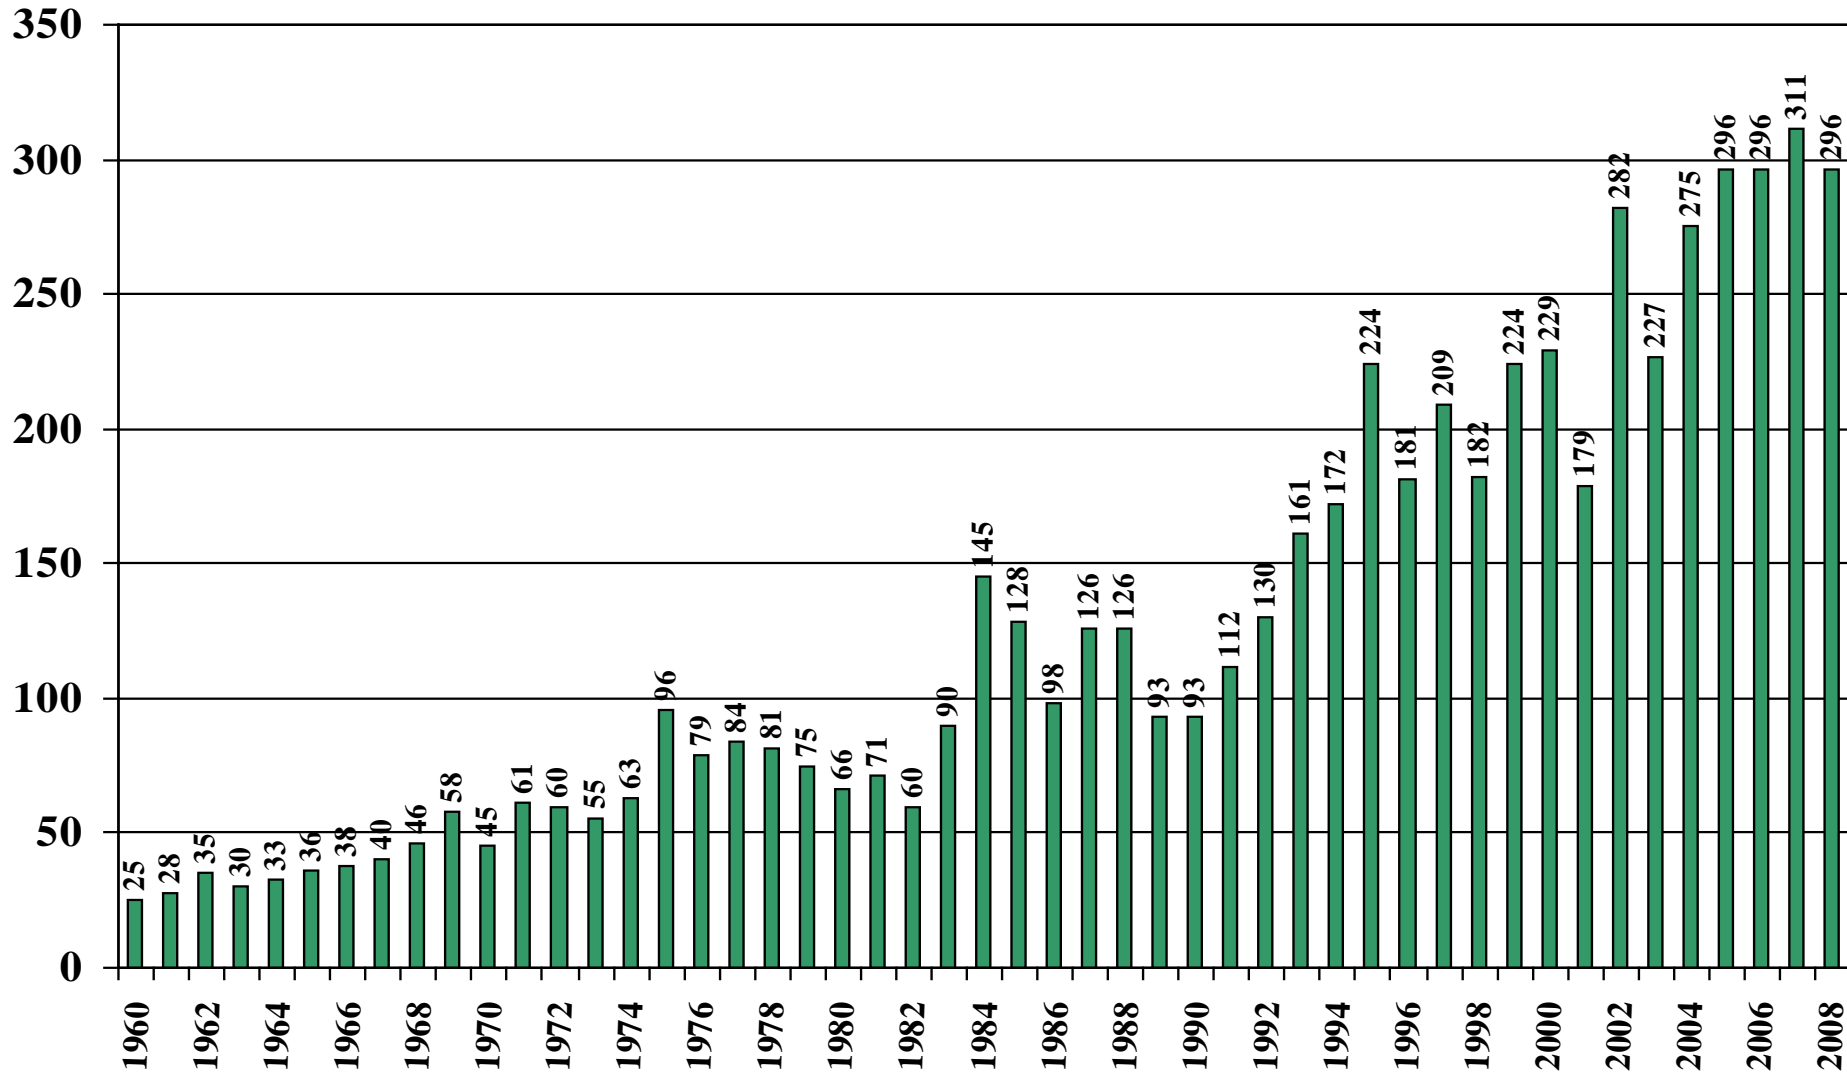

Bolivia

USDA Supply and Demand Estimates

September 2, 2008

Bolivia Rice Acreage Harvested 1960/61 – 2008/09

Source: [USDA Foreign Agricultural Service](#)

September 2, 2008

Bolivia Rice Milled Production (1,000 Metric Tons) 1960/61 – 2008/09

Source: [USDA Foreign Agricultural Service](#)

September 2, 2008

Bolivia Rice Jan-Dec Imports (1,000 Metric Tons) 1960/61 – 2008/09

Source: [USDA Foreign Agricultural Service](#)

September 2, 2008

Bolivia Rice Jan-Dec Exports (1,000 Metric Tons) 1960/61 – 2008/09

Source: [USDA Foreign Agricultural Service](#)

Bolivia Rice Total Domestic Consumption (1,000 Metric Tons) 1960/61 – 2008/09

Source: [USDA Foreign Agricultural Service](#)

Bolivia Rice Total Distribution (1,000 Metric Tons) 1960/61 – 2008/09