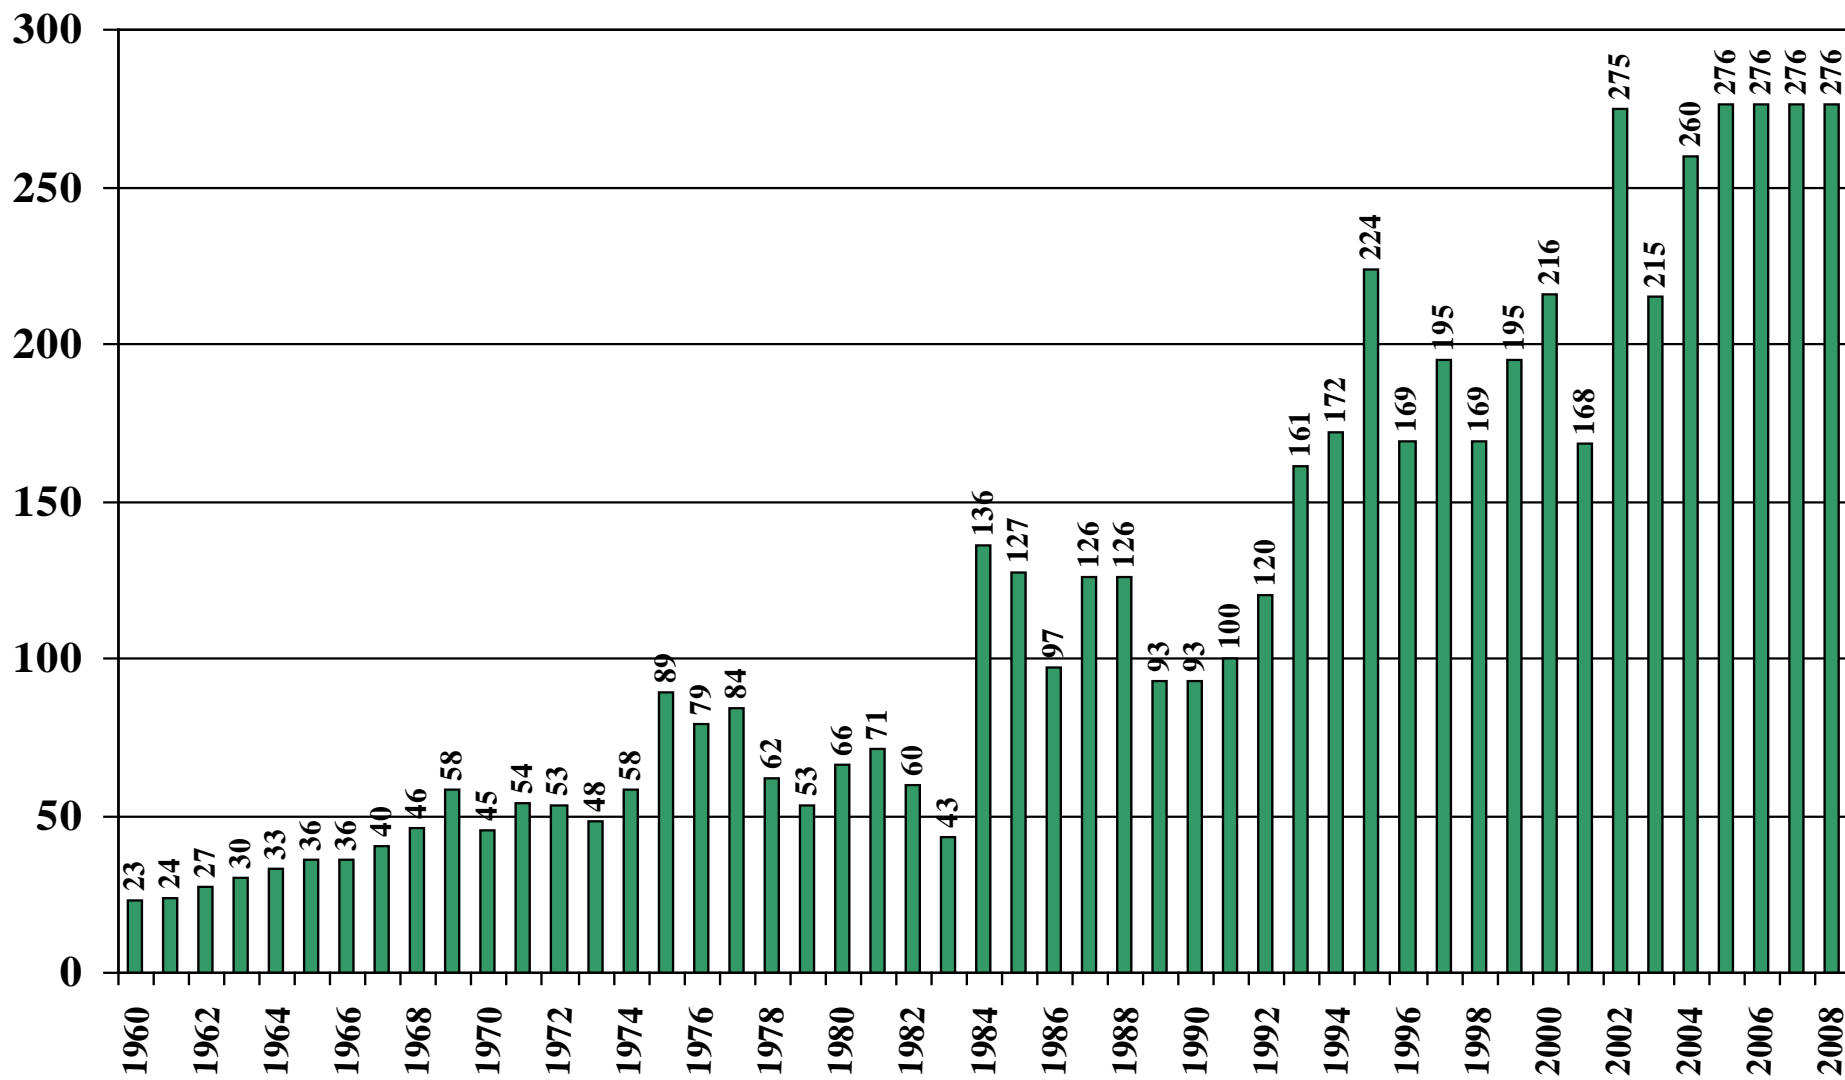

Bolivia

USDA Supply and Demand Estimates

September 2, 2008

Bolivia Rice Acreage Harvested 1960/61 – 2008/09

Source: [USDA Foreign Agricultural Service](#)

September 2, 2008

Bolivia Rice Milled Production (1,000 Metric Tons) 1960/61 – 2008/09

Source: [USDA Foreign Agricultural Service](#)

September 2, 2008

Bolivia Rice Jan-Dec Imports (1,000 Metric Tons) 1960/61 – 2008/09

Source: [USDA Foreign Agricultural Service](#)

September 2, 2008

Bolivia Rice Jan-Dec Exports (1,000 Metric Tons) 1960/61 – 2008/09

Source: [USDA Foreign Agricultural Service](#)

Bolivia Rice Total Domestic Consumption (1,000 Metric Tons) 1960/61 – 2008/09

Source: [USDA Foreign Agricultural Service](#)

Bolivia Rice Total Distribution (1,000 Metric Tons) 1960/61 – 2008/09