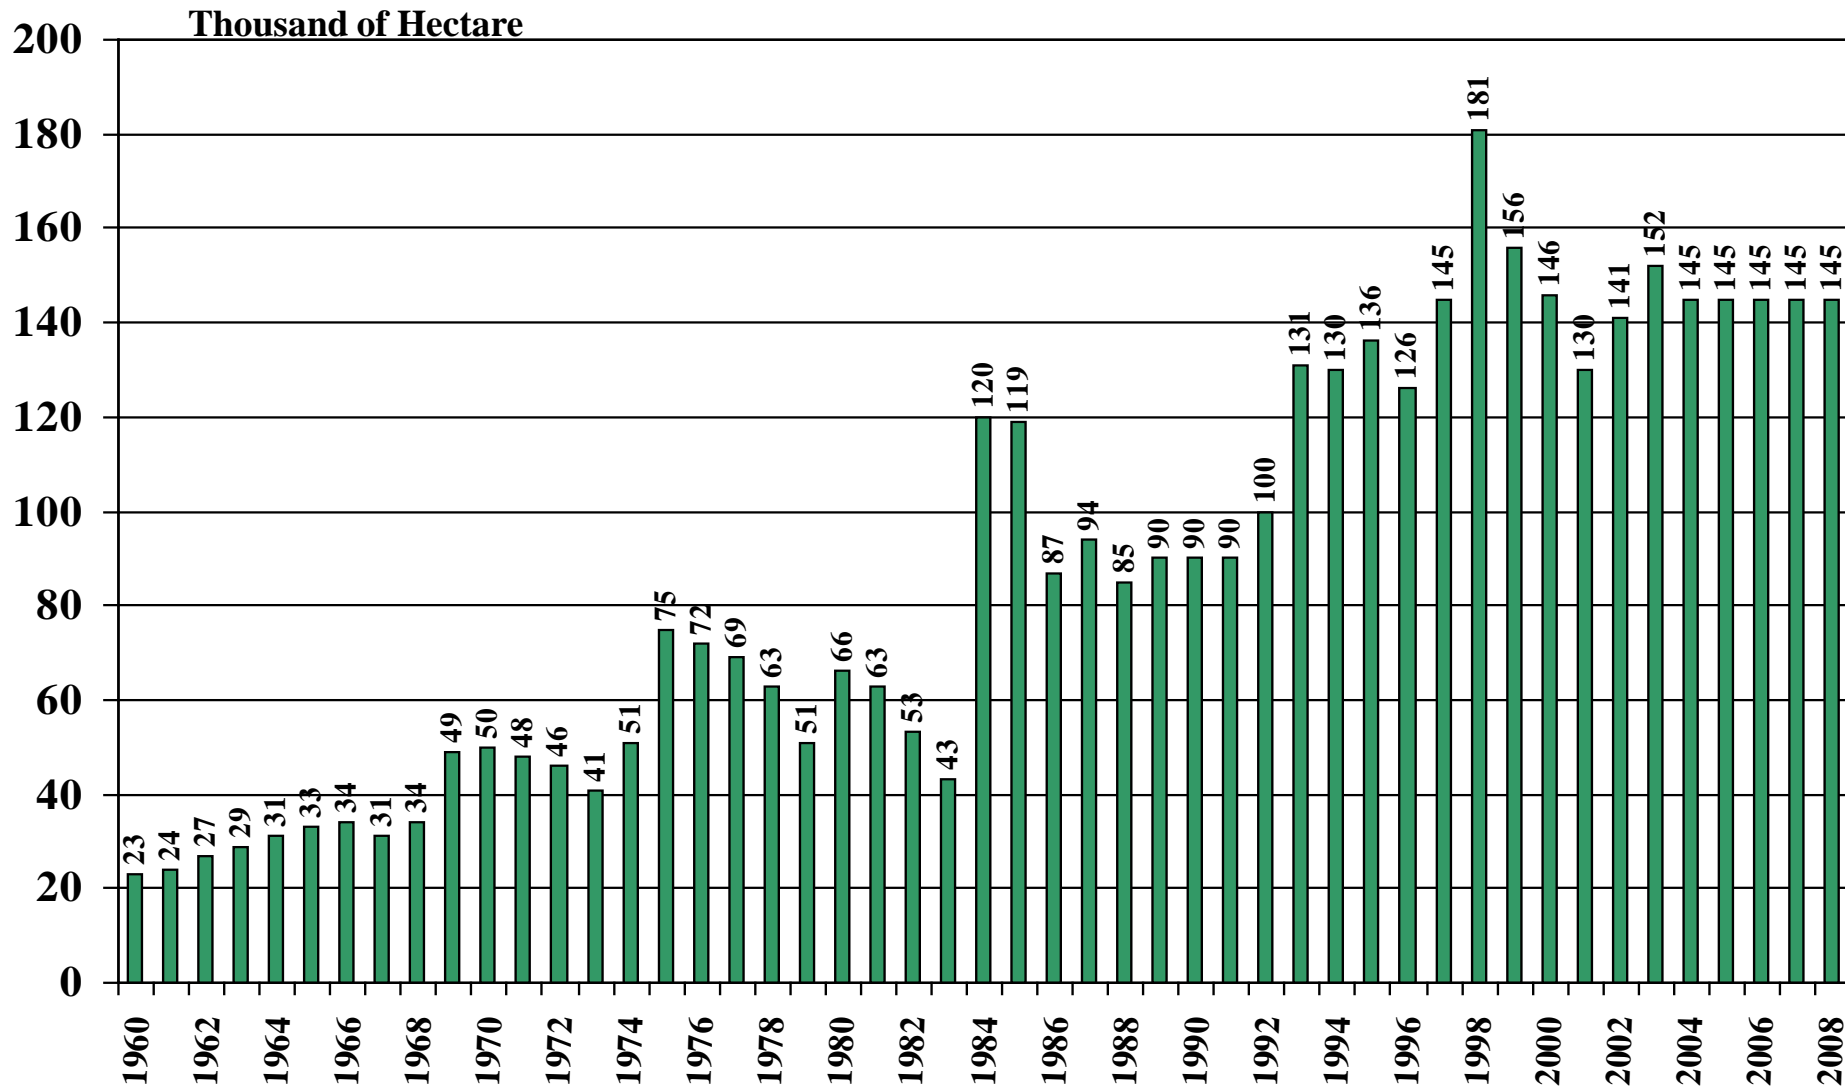

Bolivia

USDA Supply and Demand Estimates

September 2, 2008

Bolivia Rice Acreage Harvested 1960/61 – 2008/09

Source: [USDA Foreign Agricultural Service](#)

September 2, 2008

Bolivia Rice Milled Production (1,000 Metric Tons) 1960/61 – 2008/09

Source: [USDA Foreign Agricultural Service](#)

September 2, 2008

Bolivia Rice Jan-Dec Imports (1,000 Metric Tons) 1960/61 – 2008/09

Source: [USDA Foreign Agricultural Service](#)

September 2, 2008

Bolivia Rice Jan-Dec Exports (1,000 Metric Tons) 1960/61 – 2008/09

Source: [USDA Foreign Agricultural Service](#)

Bolivia Rice Total Domestic Consumption (1,000 Metric Tons) 1960/61 – 2008/09

Source: [USDA Foreign Agricultural Service](#)

Bolivia Rice Total Distribution (1,000 Metric Tons) 1960/61 – 2008/09