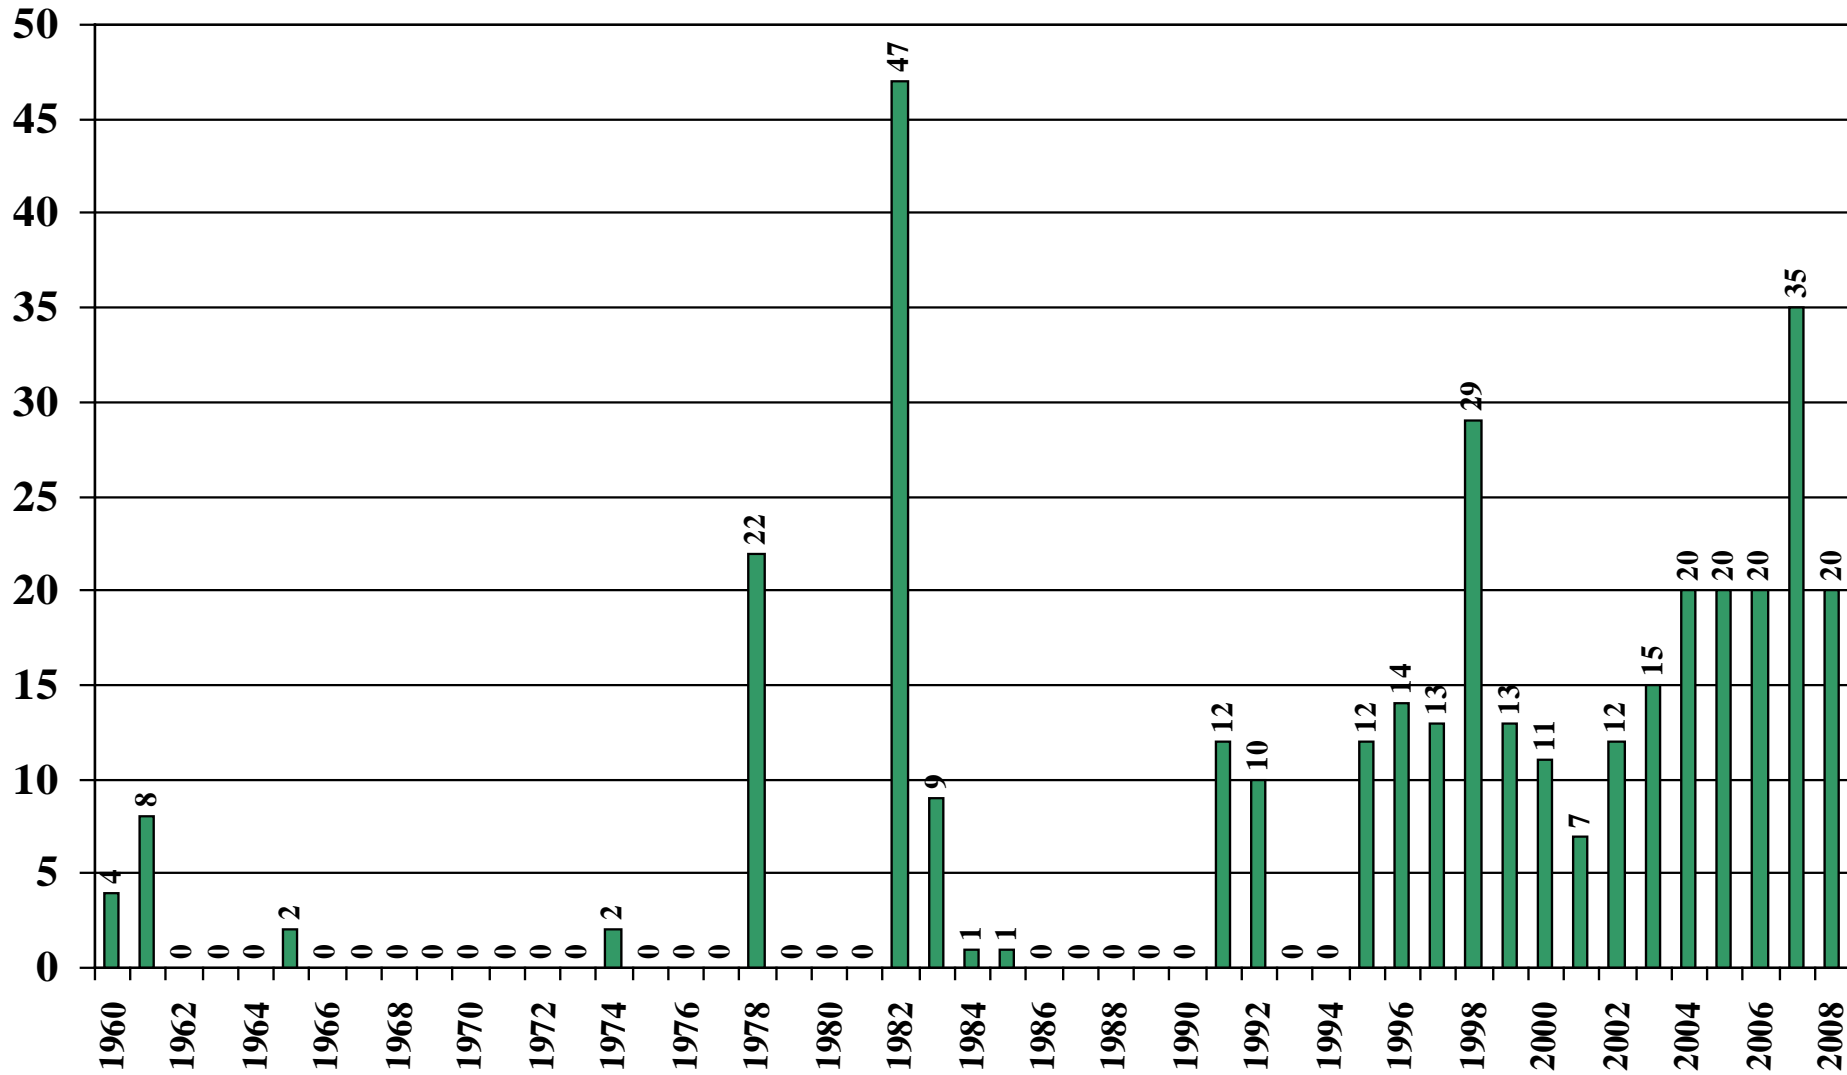

Bolivia

USDA Supply and Demand Estimates

September 2, 2008

Bolivia Rice Acreage Harvested 1960/61 – 2008/09

Source: [USDA Foreign Agricultural Service](#)

September 2, 2008

Bolivia Rice Milled Production (1,000 Metric Tons) 1960/61 – 2008/09

Source: [USDA Foreign Agricultural Service](#)

September 2, 2008

Bolivia Rice Jan-Dec Imports (1,000 Metric Tons) 1960/61 – 2008/09

Source: [USDA Foreign Agricultural Service](#)

September 2, 2008

Bolivia Rice Jan-Dec Exports (1,000 Metric Tons) 1960/61 – 2008/09

Source: [USDA Foreign Agricultural Service](#)

Bolivia Rice Total Domestic Consumption (1,000 Metric Tons) 1960/61 – 2008/09

Source: [USDA Foreign Agricultural Service](#)

Bolivia Rice Total Distribution (1,000 Metric Tons) 1960/61 – 2008/09