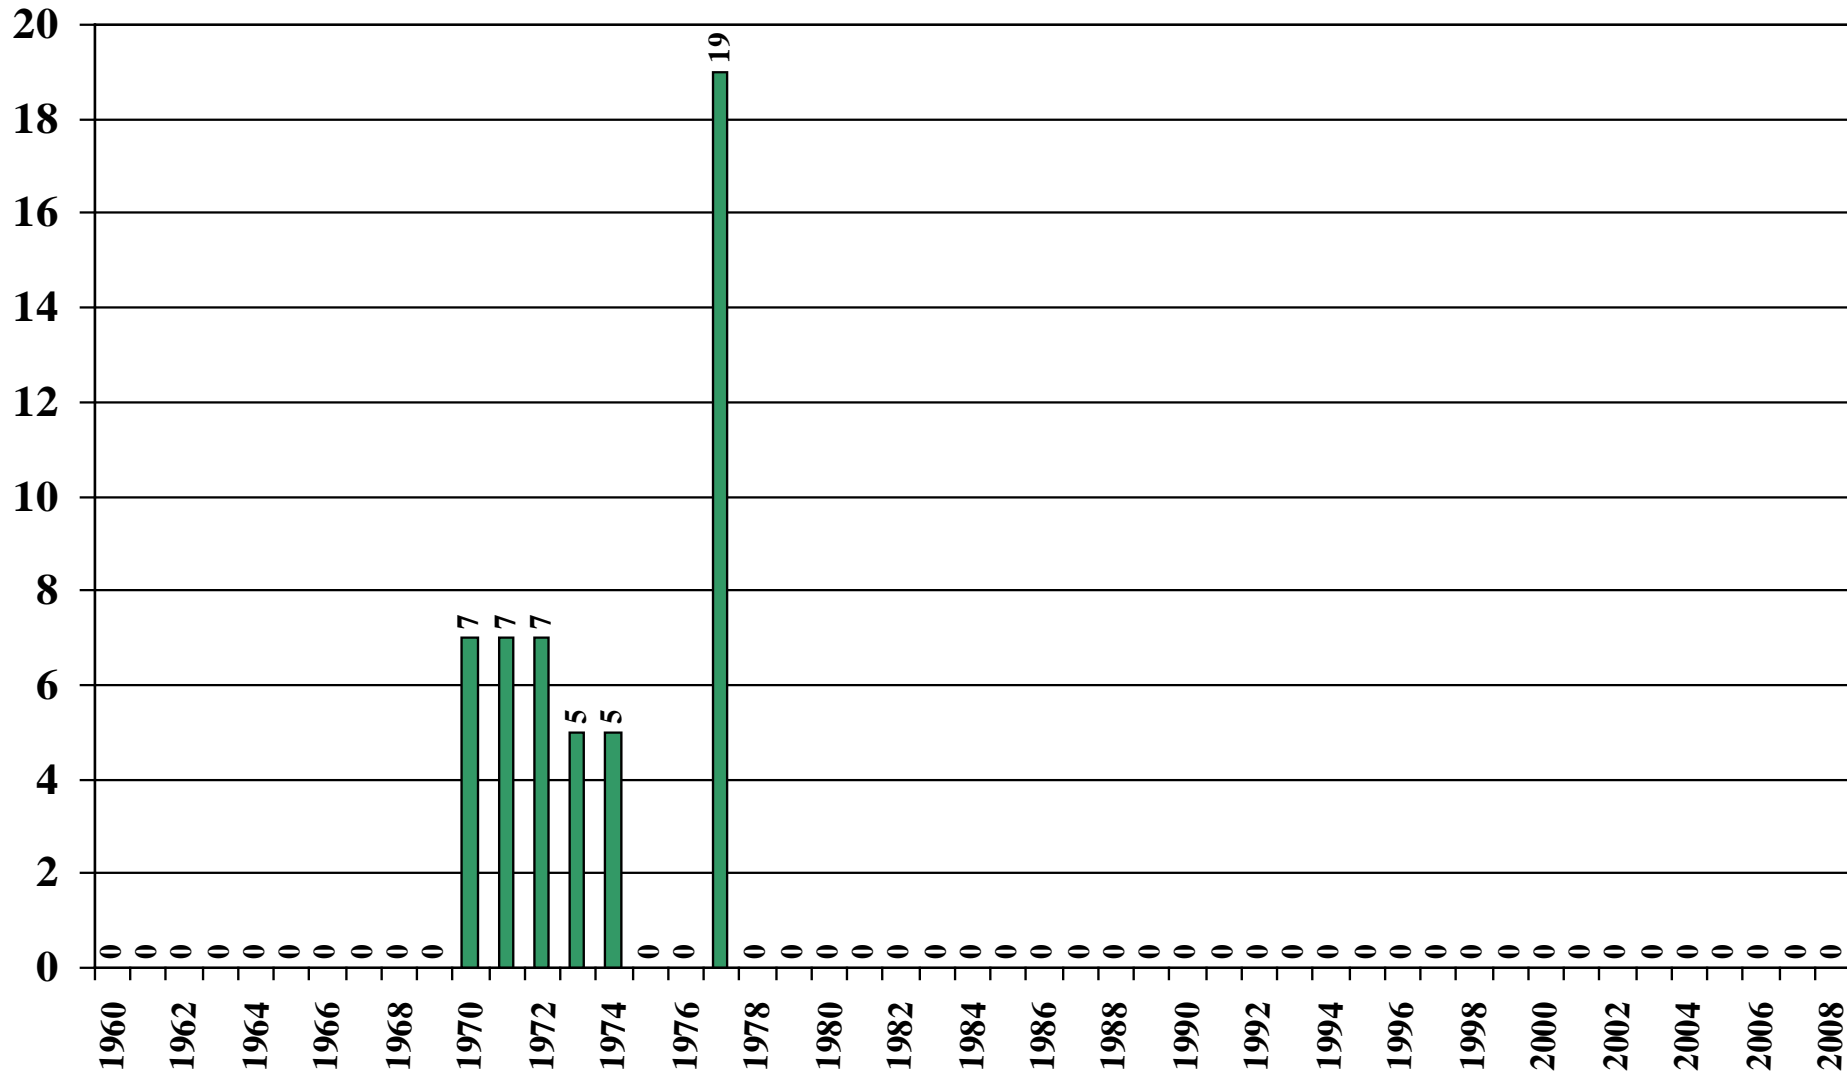

Bolivia Rice Ending Stocks (1,000 Metric Tons) 1960/61 – 2008/09

Source: [USDA Foreign Agricultural Service](#)

September 2, 2008