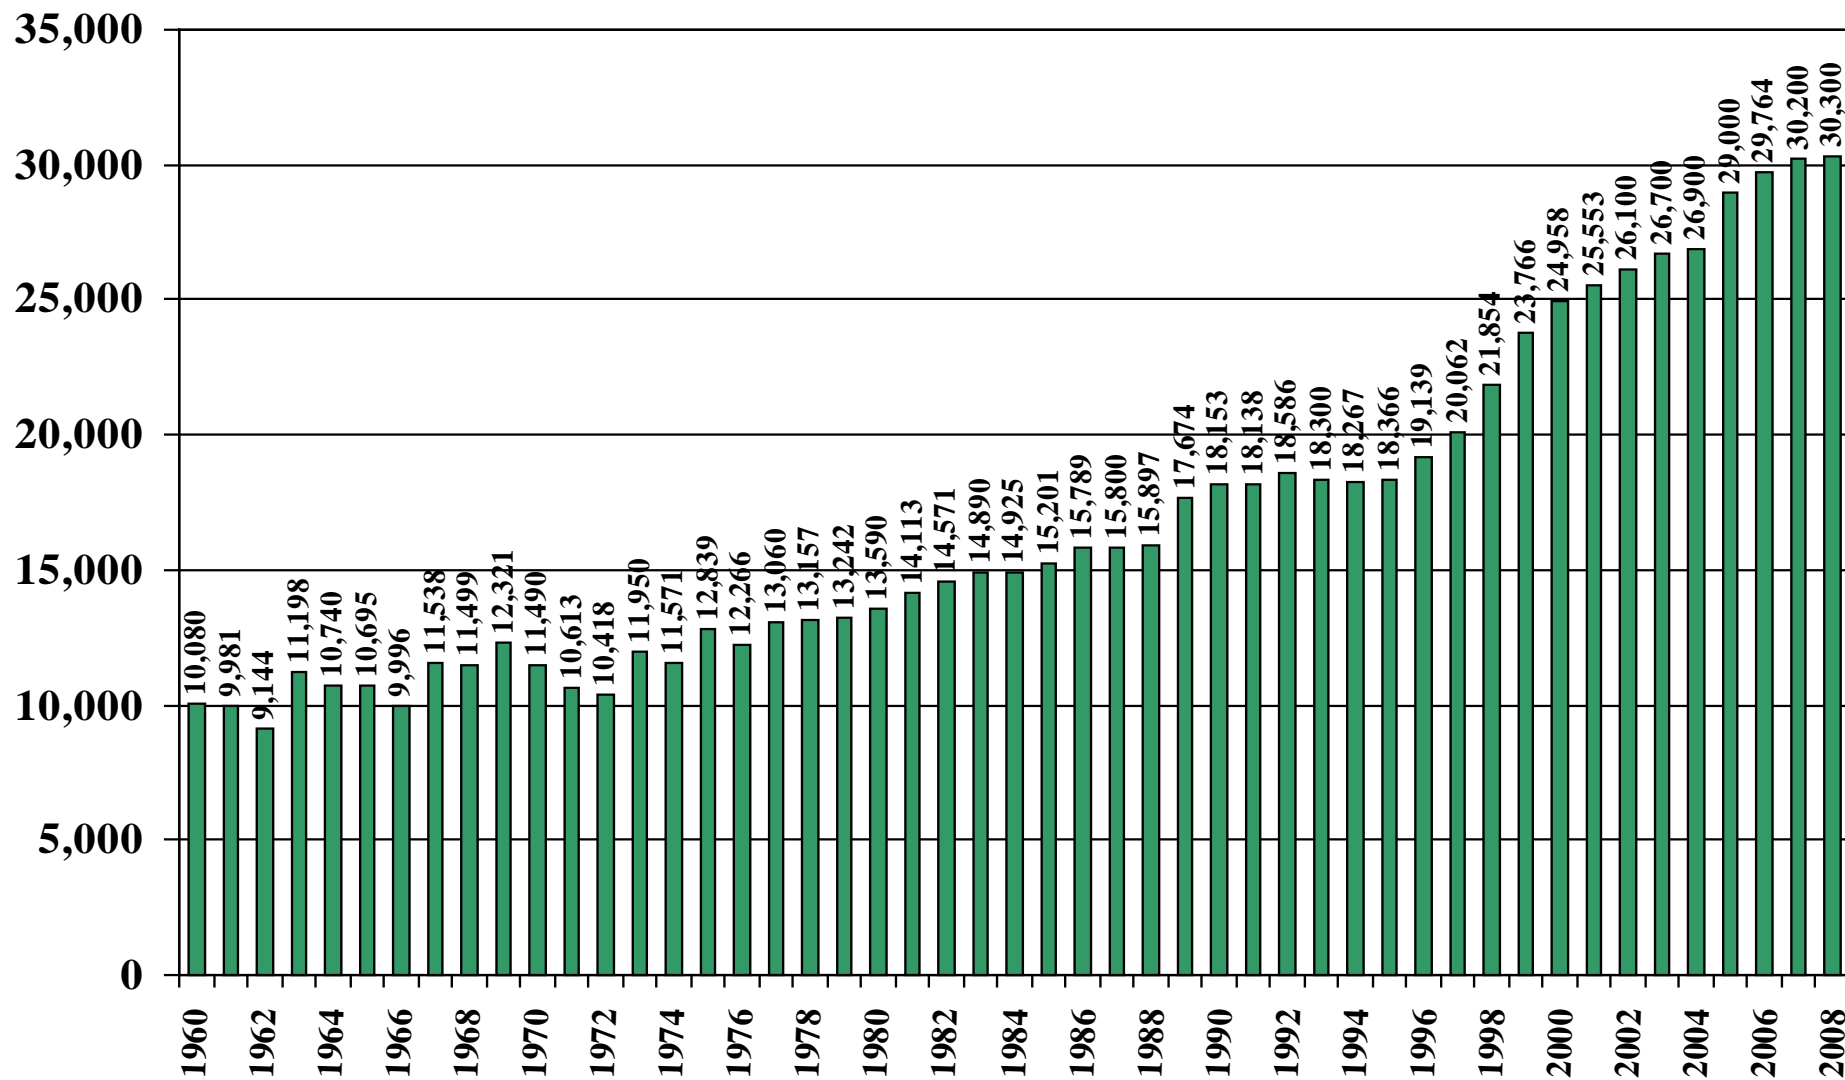

Bangladesh

USDA Supply and Demand Estimates

September 2, 2008

Bangladesh Rice Acreage Harvested 1960/61 – 2008/09

Source: [USDA Foreign Agricultural Service](#)

September 2, 2008

Bangladesh Milled Production (1,000 Metric Tons)

1960/61 – 2008/09

Source: [USDA Foreign Agricultural Service](#)

September 2, 2008

Bangladesh Rice Jan-Dec Imports (1,000 Metric Tons)

1960/61 – 2008/09

Source: [USDA Foreign Agricultural Service](#)

September 2, 2008

Bangladesh Rice Jan-Dec Exports (1,000 Metric Tons) 1960/61 – 2008/09

Source: [USDA Foreign Agricultural Service](#)

September 2, 2008

Bangladesh Rice Total Domestic Consumption (1,000 Metric Tons)

1960/61 – 2008/09

Source: [USDA Foreign Agricultural Service](#)

Bangladesh Rice Total Distribution (1,000 Metric Tons)

1960/61 – 2008/09

Source: [USDA Foreign Agricultural Service](#)

September 2, 2008

Bangladesh Rice Ending Stocks (1,000 Metric Tons) 1960/61 – 2008/09