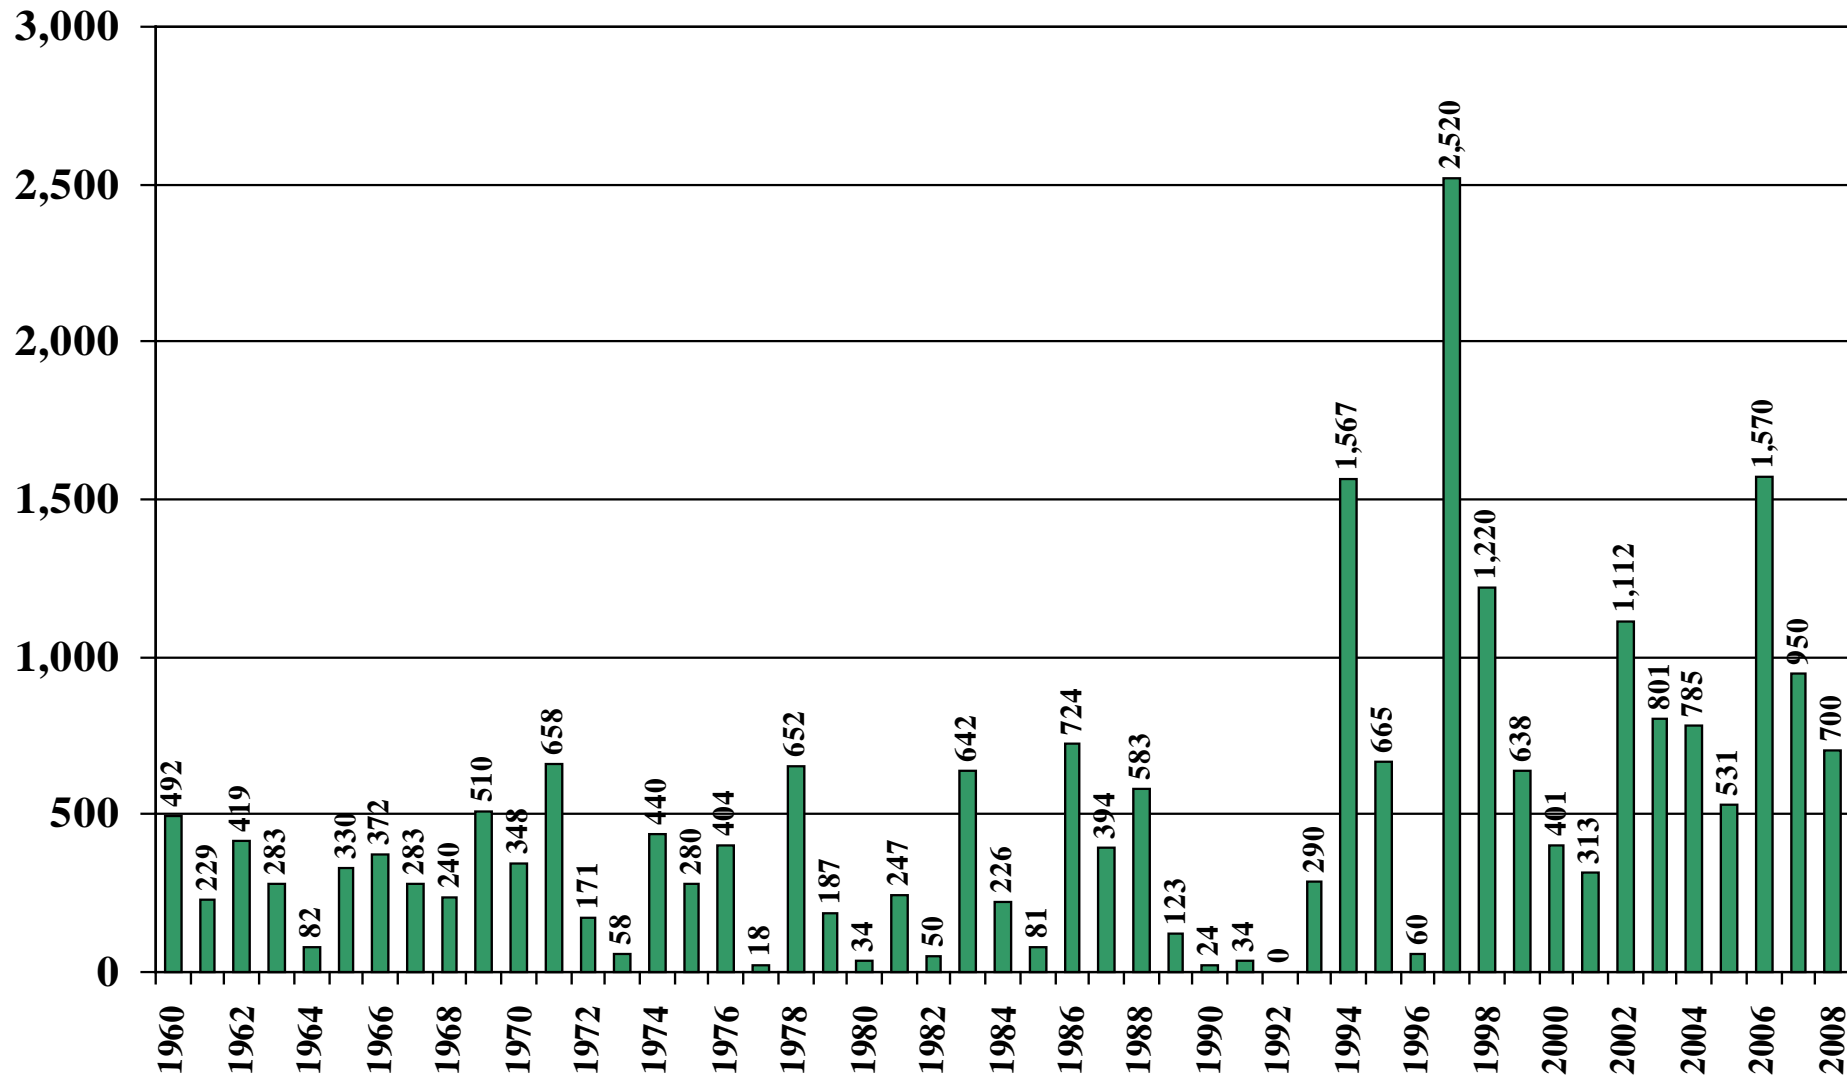

Bangladesh

USDA Supply and Demand Estimates

September 2, 2008

Bangladesh Rice Acreage Harvested 1960/61 – 2008/09

Source: [USDA Foreign Agricultural Service](#)

September 2, 2008

Bangladesh Milled Production (1,000 Metric Tons)

1960/61 – 2008/09

Source: [USDA Foreign Agricultural Service](#)

September 2, 2008

Bangladesh Rice Jan-Dec Imports (1,000 Metric Tons)

1960/61 – 2008/09

Source: [USDA Foreign Agricultural Service](#)

September 2, 2008

Bangladesh Rice Jan-Dec Exports (1,000 Metric Tons) 1960/61 – 2008/09

Source: [USDA Foreign Agricultural Service](#)

September 2, 2008

Bangladesh Rice Total Domestic Consumption (1,000 Metric Tons)

1960/61 – 2008/09

Source: [USDA Foreign Agricultural Service](#)

Bangladesh Rice Total Distribution (1,000 Metric Tons)

1960/61 – 2008/09

Source: [USDA Foreign Agricultural Service](#)

September 2, 2008

Bangladesh Rice Ending Stocks (1,000 Metric Tons) 1960/61 – 2008/09