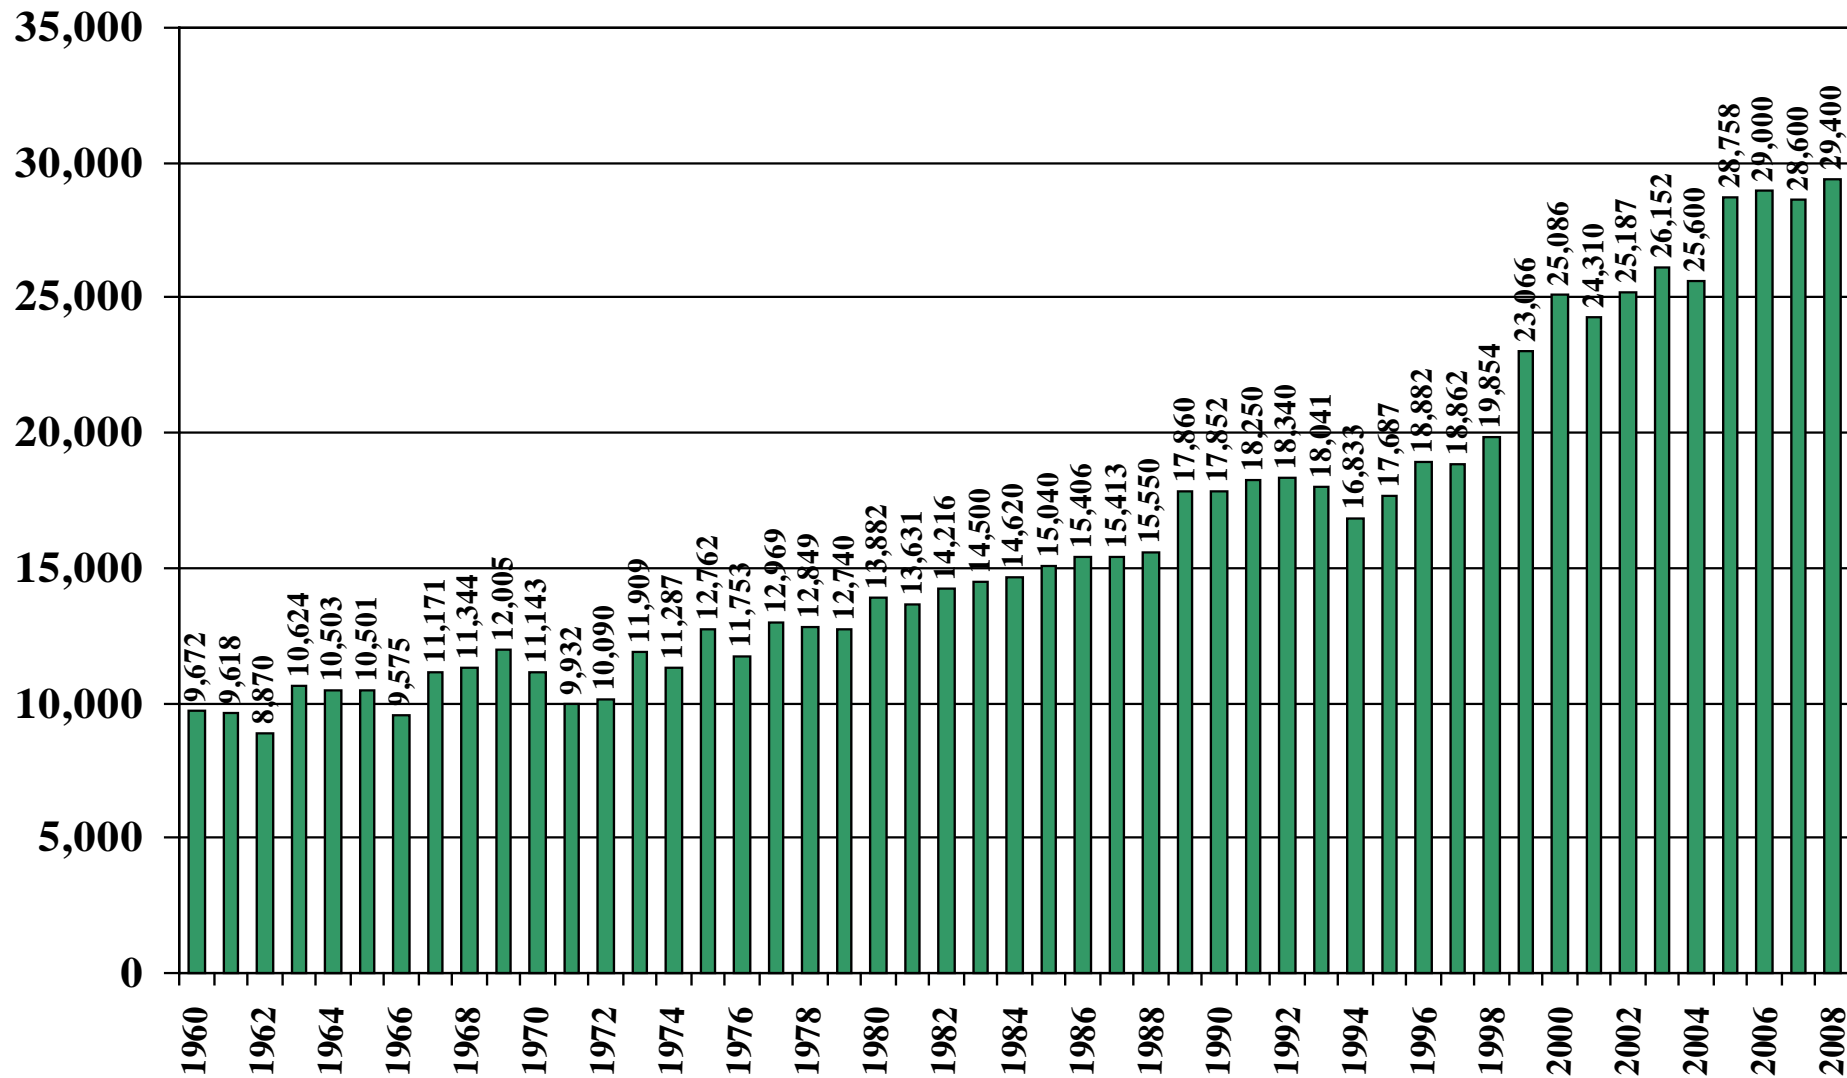

Bangladesh

USDA Supply and Demand Estimates

September 2, 2008

Bangladesh Rice Acreage Harvested 1960/61 – 2008/09

Source: [USDA Foreign Agricultural Service](#)

September 2, 2008

Bangladesh Milled Production (1,000 Metric Tons)

1960/61 – 2008/09

Source: [USDA Foreign Agricultural Service](#)

September 2, 2008

Bangladesh Rice Jan-Dec Imports (1,000 Metric Tons)

1960/61 – 2008/09

Source: [USDA Foreign Agricultural Service](#)

September 2, 2008

Bangladesh Rice Jan-Dec Exports (1,000 Metric Tons) 1960/61 – 2008/09

Source: [USDA Foreign Agricultural Service](#)

September 2, 2008

Bangladesh Rice Total Domestic Consumption (1,000 Metric Tons)

1960/61 – 2008/09