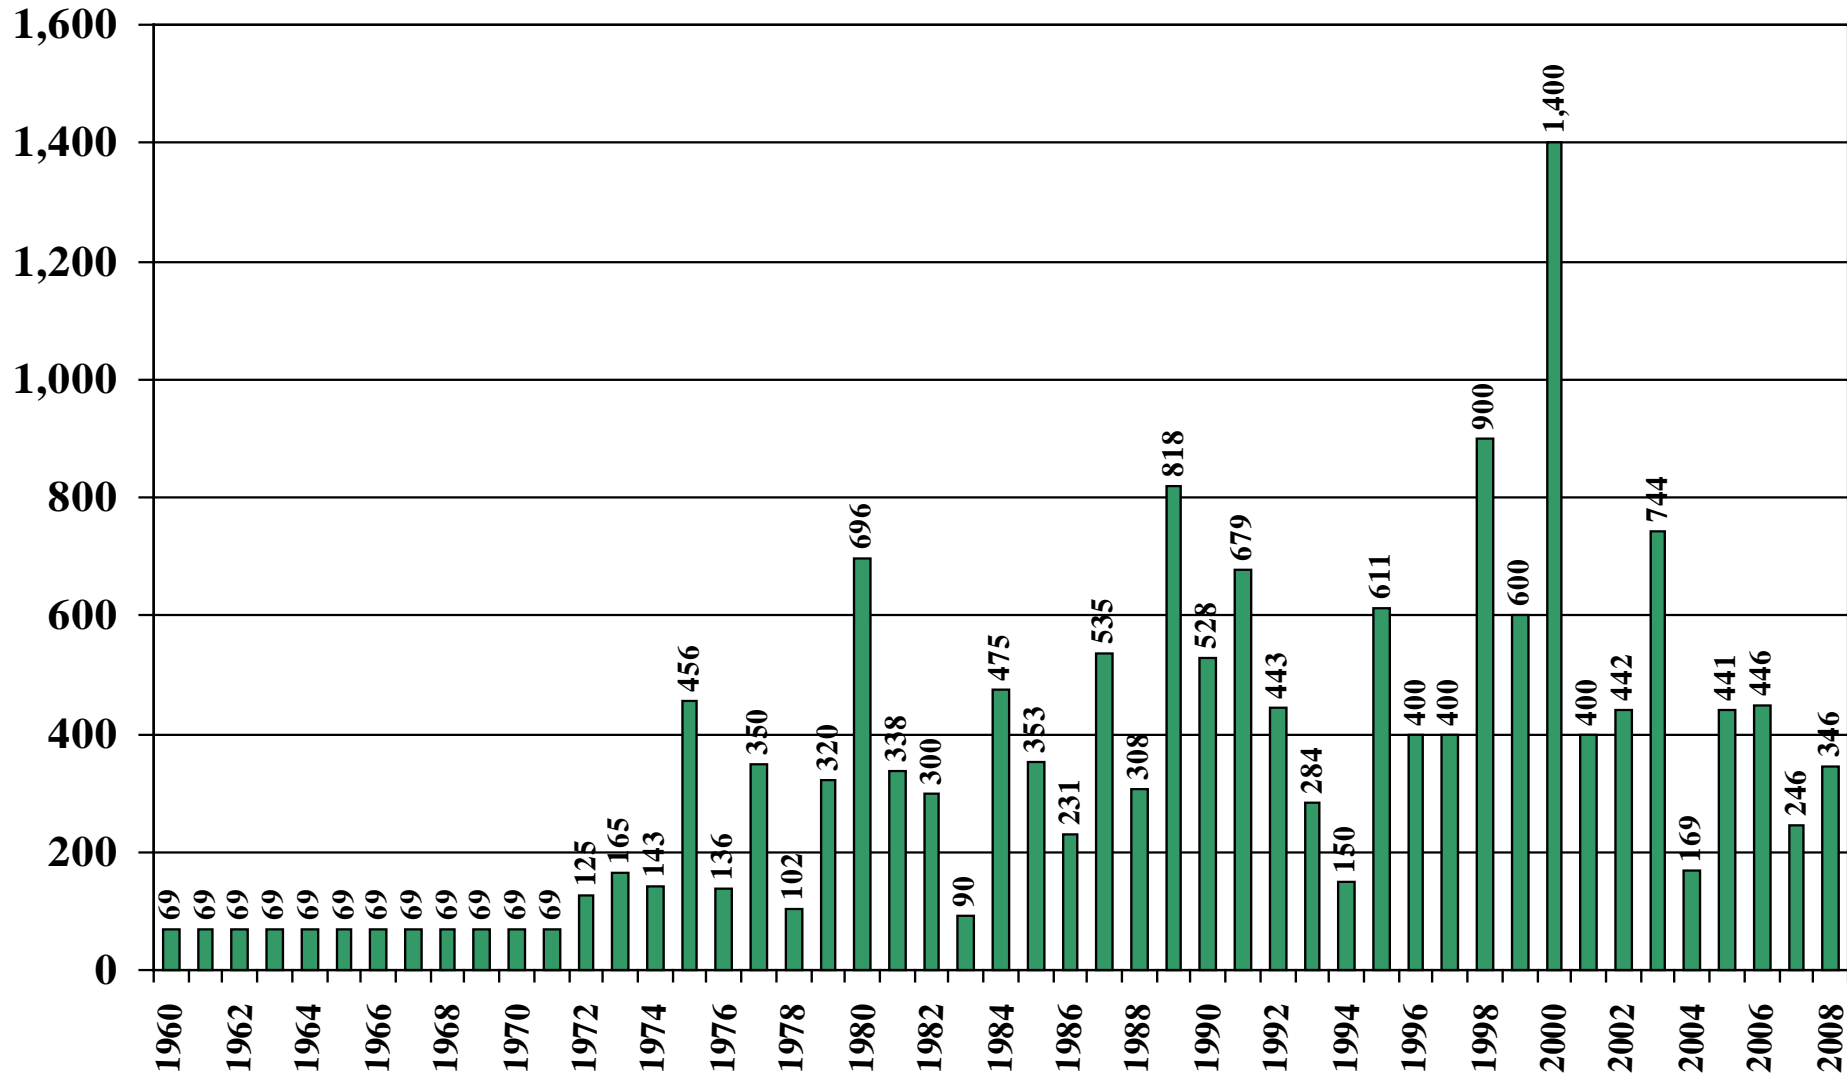

Bangladesh

USDA Supply and Demand Estimates

September 2, 2008

Bangladesh Rice Acreage Harvested 1960/61 – 2008/09

Source: [USDA Foreign Agricultural Service](#)

September 2, 2008

Bangladesh Milled Production (1,000 Metric Tons)

Bangladesh Rice Jan-Dec Exports (1,000 Metric Tons) 1960/61 – 2008/09

Source: [USDA Foreign Agricultural Service](#)

September 2, 2008

Bangladesh Rice Total Domestic Consumption (1,000 Metric Tons)

1960/61 – 2008/09

Source: [USDA Foreign Agricultural Service](#)

Bangladesh Rice Total Distribution (1,000 Metric Tons)

1960/61 – 2008/09

Source: [USDA Foreign Agricultural Service](#)

September 2, 2008

Bangladesh Rice Ending Stocks (1,000 Metric Tons) 1960/61 – 2008/09