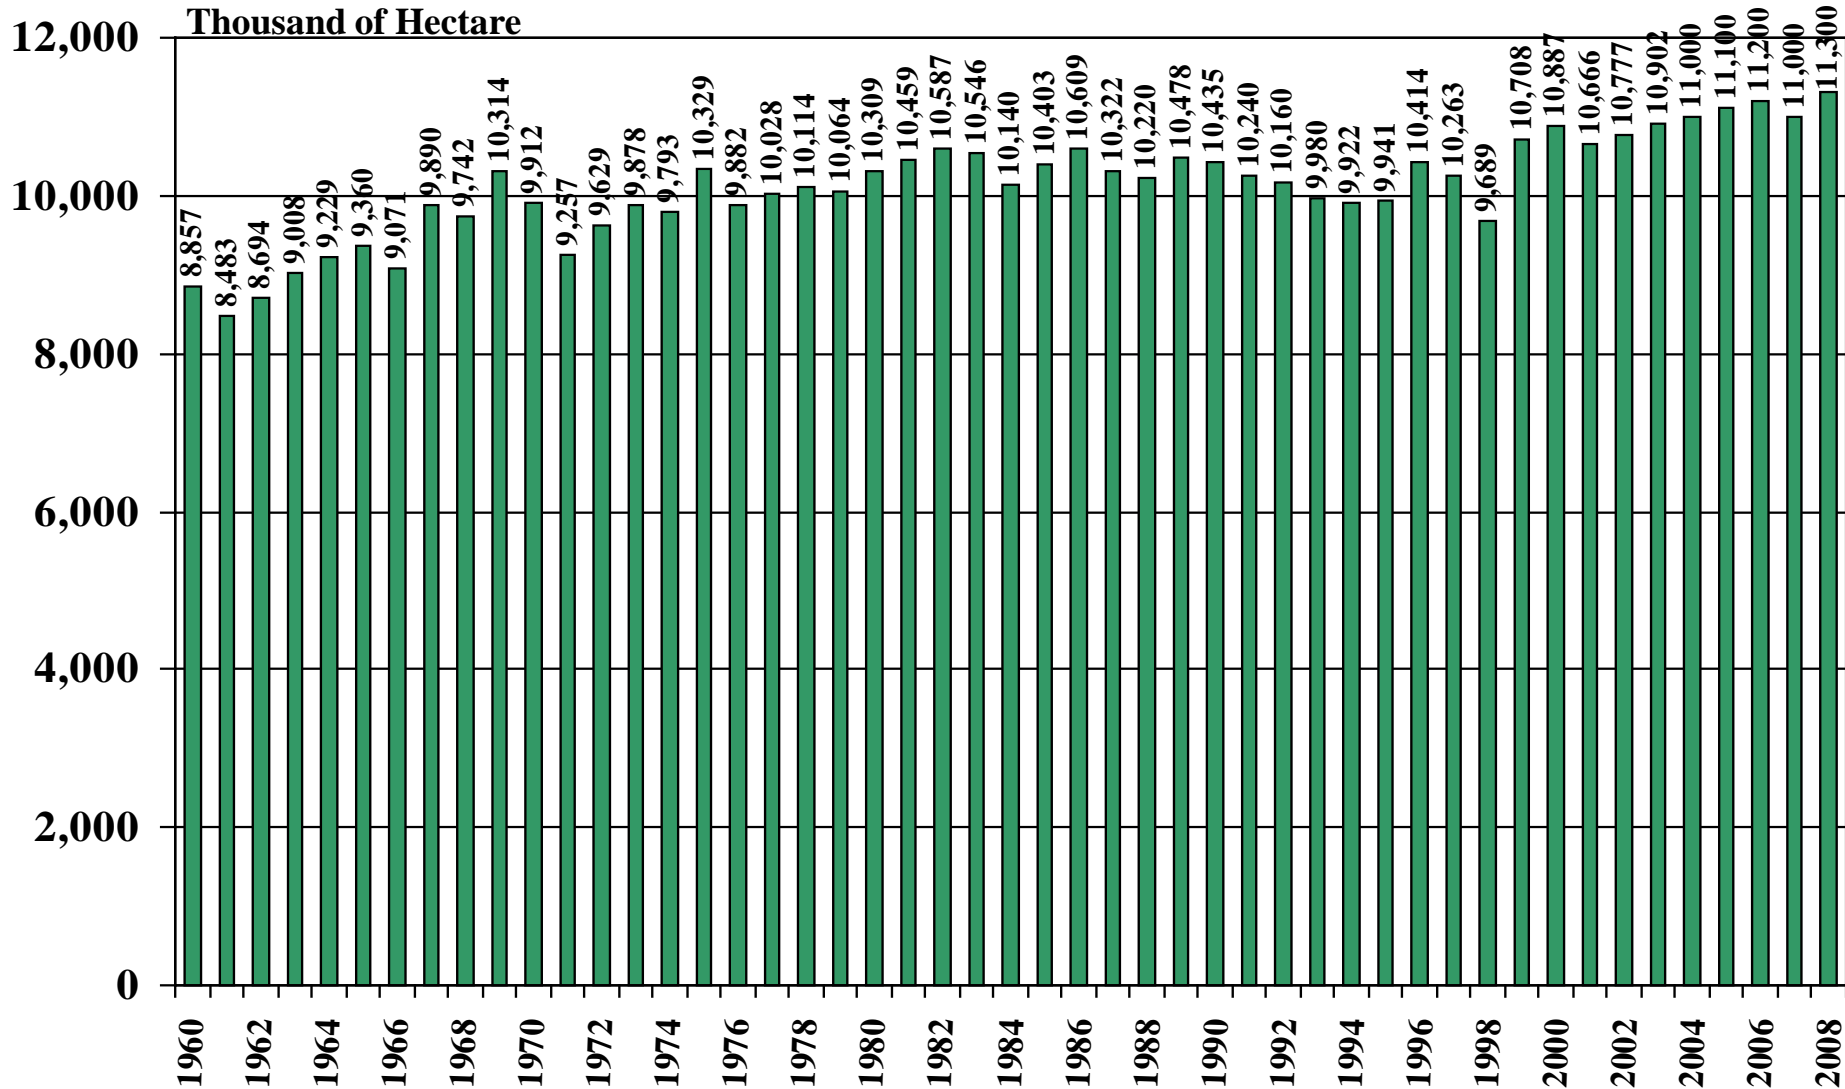

Bangladesh

USDA Supply and Demand Estimates

September 2, 2008

Bangladesh Rice Acreage Harvested 1960/61 – 2008/09

Source: [USDA Foreign Agricultural Service](#)

September 2, 2008

Bangladesh Milled Production (1,000 Metric Tons)

1960/61 – 2008/09

Source: [USDA Foreign Agricultural Service](#)

September 2, 2008

Bangladesh Rice Jan-Dec Imports (1,000 Metric Tons)

1960/61 – 2008/09

Source: [USDA Foreign Agricultural Service](#)

September 2, 2008

Bangladesh Rice Jan-Dec Exports (1,000 Metric Tons) 1960/61 – 2008/09

Source: [USDA Foreign Agricultural Service](#)

September 2, 2008

Bangladesh Rice Total Domestic Consumption (1,000 Metric Tons)

1960/61 – 2008/09

Source: [USDA Foreign Agricultural Service](#)

Bangladesh Rice Total Distribution (1,000 Metric Tons)

1960/61 – 2008/09

Source: [USDA Foreign Agricultural Service](#)

September 2, 2008

Bangladesh Rice Ending Stocks (1,000 Metric Tons) 1960/61 – 2008/09