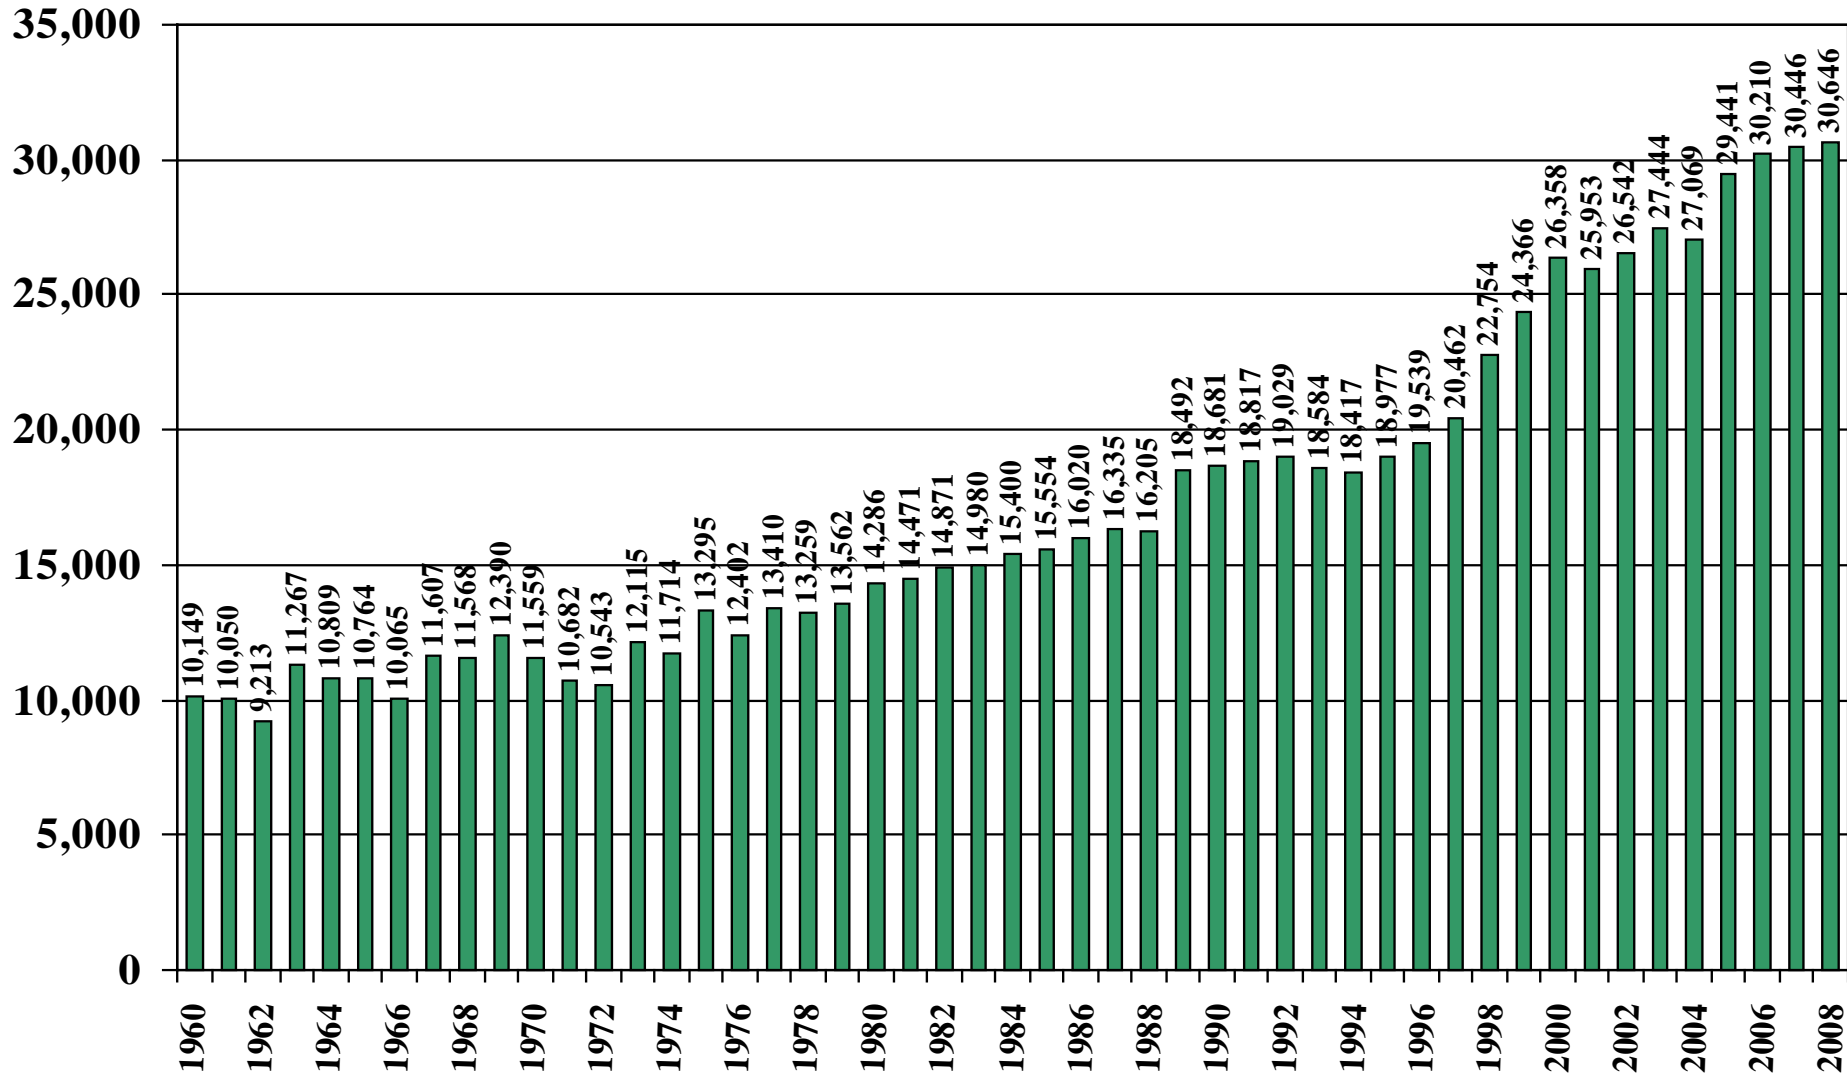

Bangladesh

USDA Supply and Demand Estimates

September 2, 2008

Bangladesh Rice Acreage Harvested 1960/61 – 2008/09

Source: [USDA Foreign Agricultural Service](#)

September 2, 2008

Bangladesh Milled Production (1,000 Metric Tons)

1960/61 – 2008/09

Source: [USDA Foreign Agricultural Service](#)

September 2, 2008

Bangladesh Rice Jan-Dec Imports (1,000 Metric Tons)

1960/61 – 2008/09

Source: [USDA Foreign Agricultural Service](#)

September 2, 2008

Bangladesh Rice Jan-Dec Exports (1,000 Metric Tons) 1960/61 – 2008/09

Source: [USDA Foreign Agricultural Service](#)

September 2, 2008

Bangladesh Rice Total Domestic Consumption (1,000 Metric Tons)

1960/61 – 2008/09

Source: [USDA Foreign Agricultural Service](#)

Bangladesh Rice Total Distribution (1,000 Metric Tons)

1960/61 – 2008/09

Source: [USDA Foreign Agricultural Service](#)

September 2, 2008

Bangladesh Rice Ending Stocks (1,000 Metric Tons) 1960/61 – 2008/09