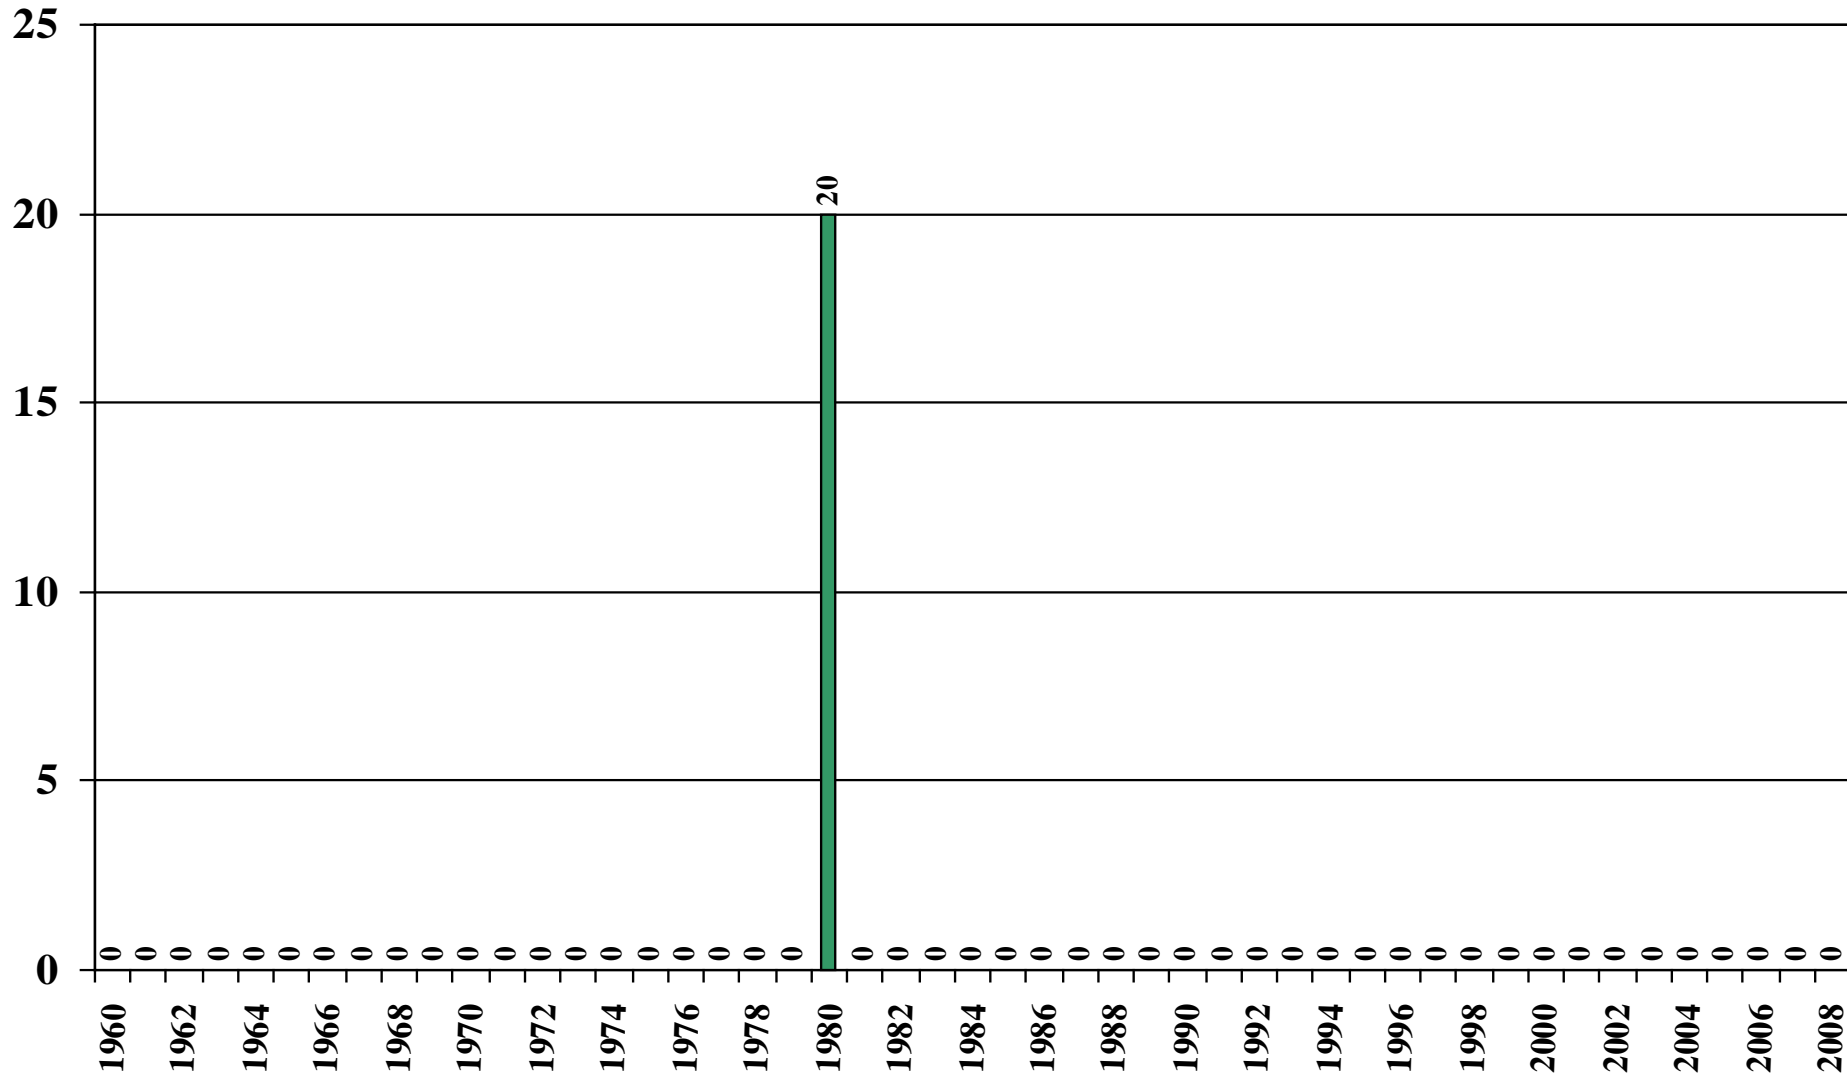

Bangladesh

USDA Supply and Demand Estimates

September 2, 2008

Bangladesh Rice Acreage Harvested 1960/61 – 2008/09

Source: [USDA Foreign Agricultural Service](#)

September 2, 2008

Bangladesh Milled Production (1,000 Metric Tons)

1960/61 – 2008/09

Source: [USDA Foreign Agricultural Service](#)

September 2, 2008

Bangladesh Rice Jan-Dec Imports (1,000 Metric Tons)

1960/61 – 2008/09

Source: [USDA Foreign Agricultural Service](#)

September 2, 2008

Bangladesh Rice Jan-Dec Exports (1,000 Metric Tons) 1960/61 – 2008/09

Source: [USDA Foreign Agricultural Service](#)

September 2, 2008

Bangladesh Rice Total Domestic Consumption (1,000 Metric Tons)

1960/61 – 2008/09