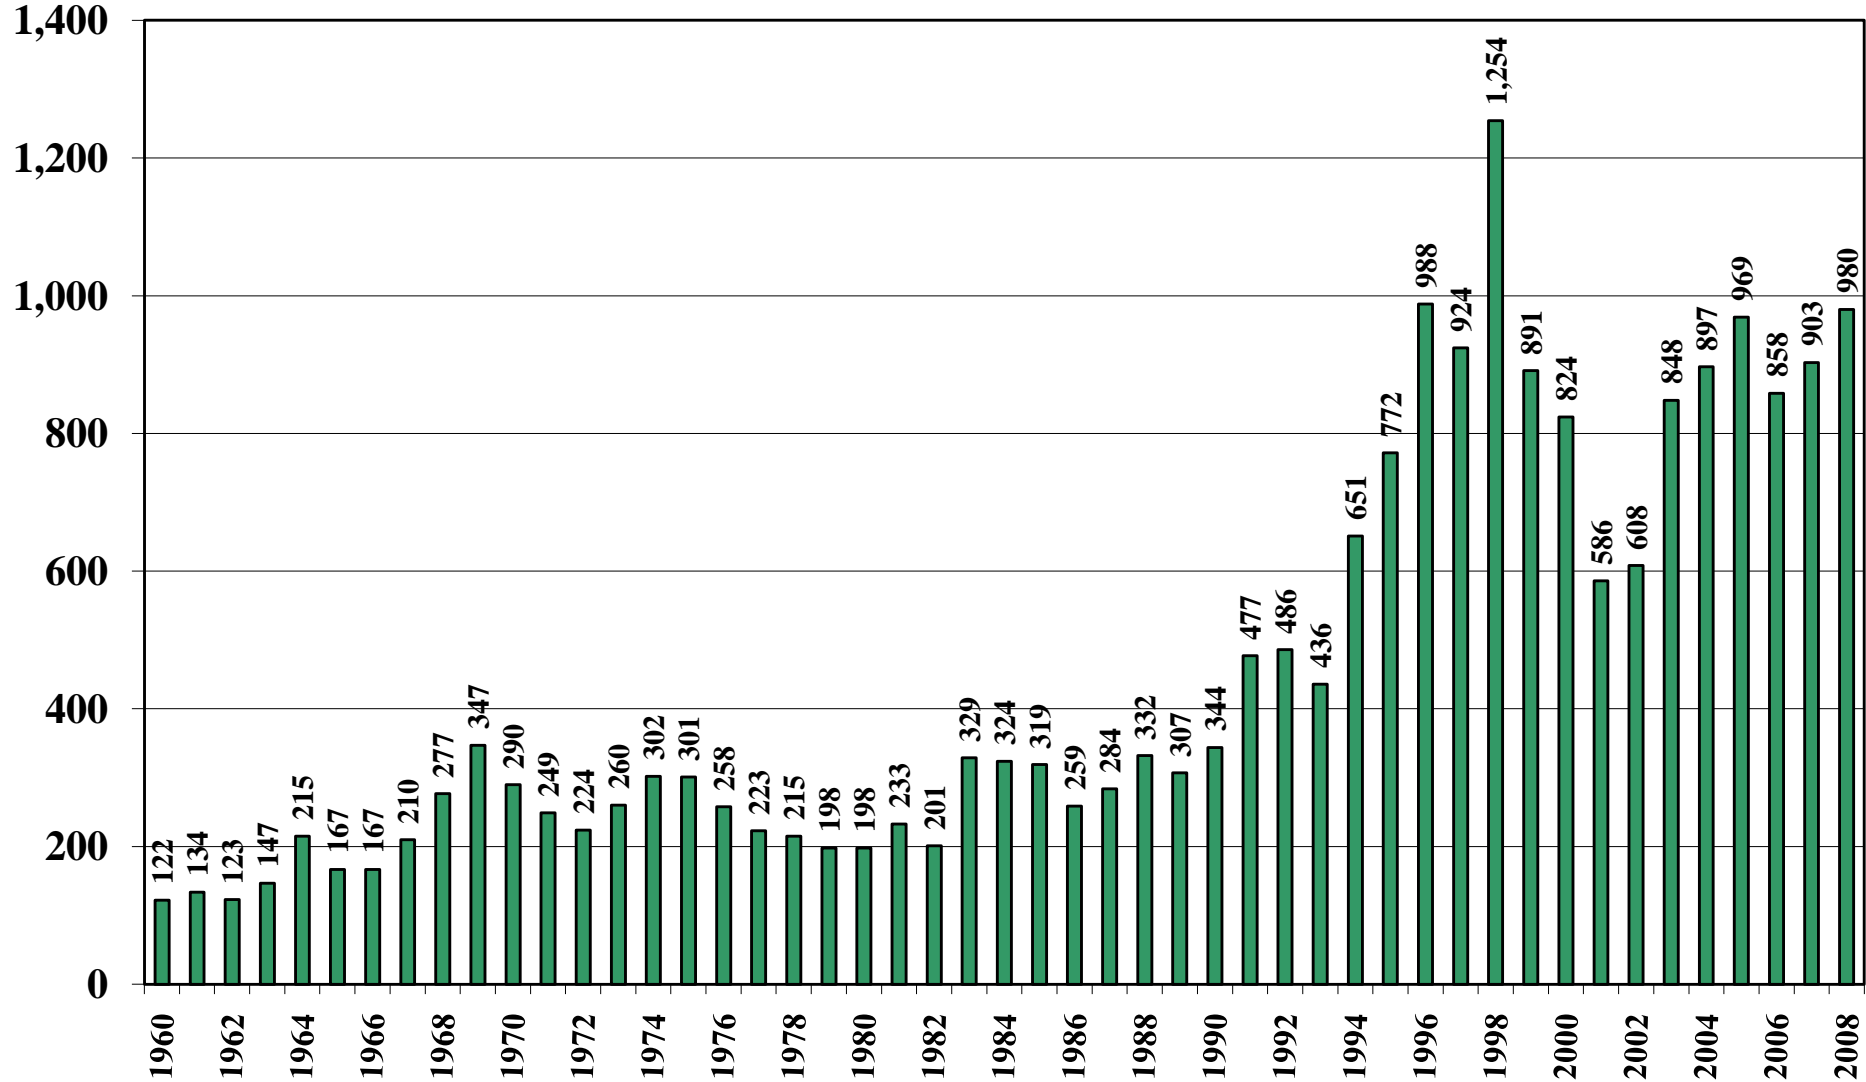

Argentina

USDA Supply and Demand Estimates

September 2, 2008

Argentina Rice Acreage Harvested 1960/61 – 2008/09

Thousand of Hectare

Argentina Milled Production (1,000 Metric Tons) 1960/61 – 2008/09

Argentina Rice Jan-Dec Imports (1,000 Metric Tons) 1960/61 – 2008/09

Argentina Rice Jan-Dec Exports (1,000 Metric Tons) 1960/61 – 2008/09

Argentina Rice Total Domestic Consumption (1,000 Metric Tons)

1960/61 – 2008/09

Argentina Rice Total Distribution (1,000 Metric Tons)

1960/61 – 2008/09

Argentina Rice Ending Stocks (1,000 Metric Tons) 1960/61 – 2008/09