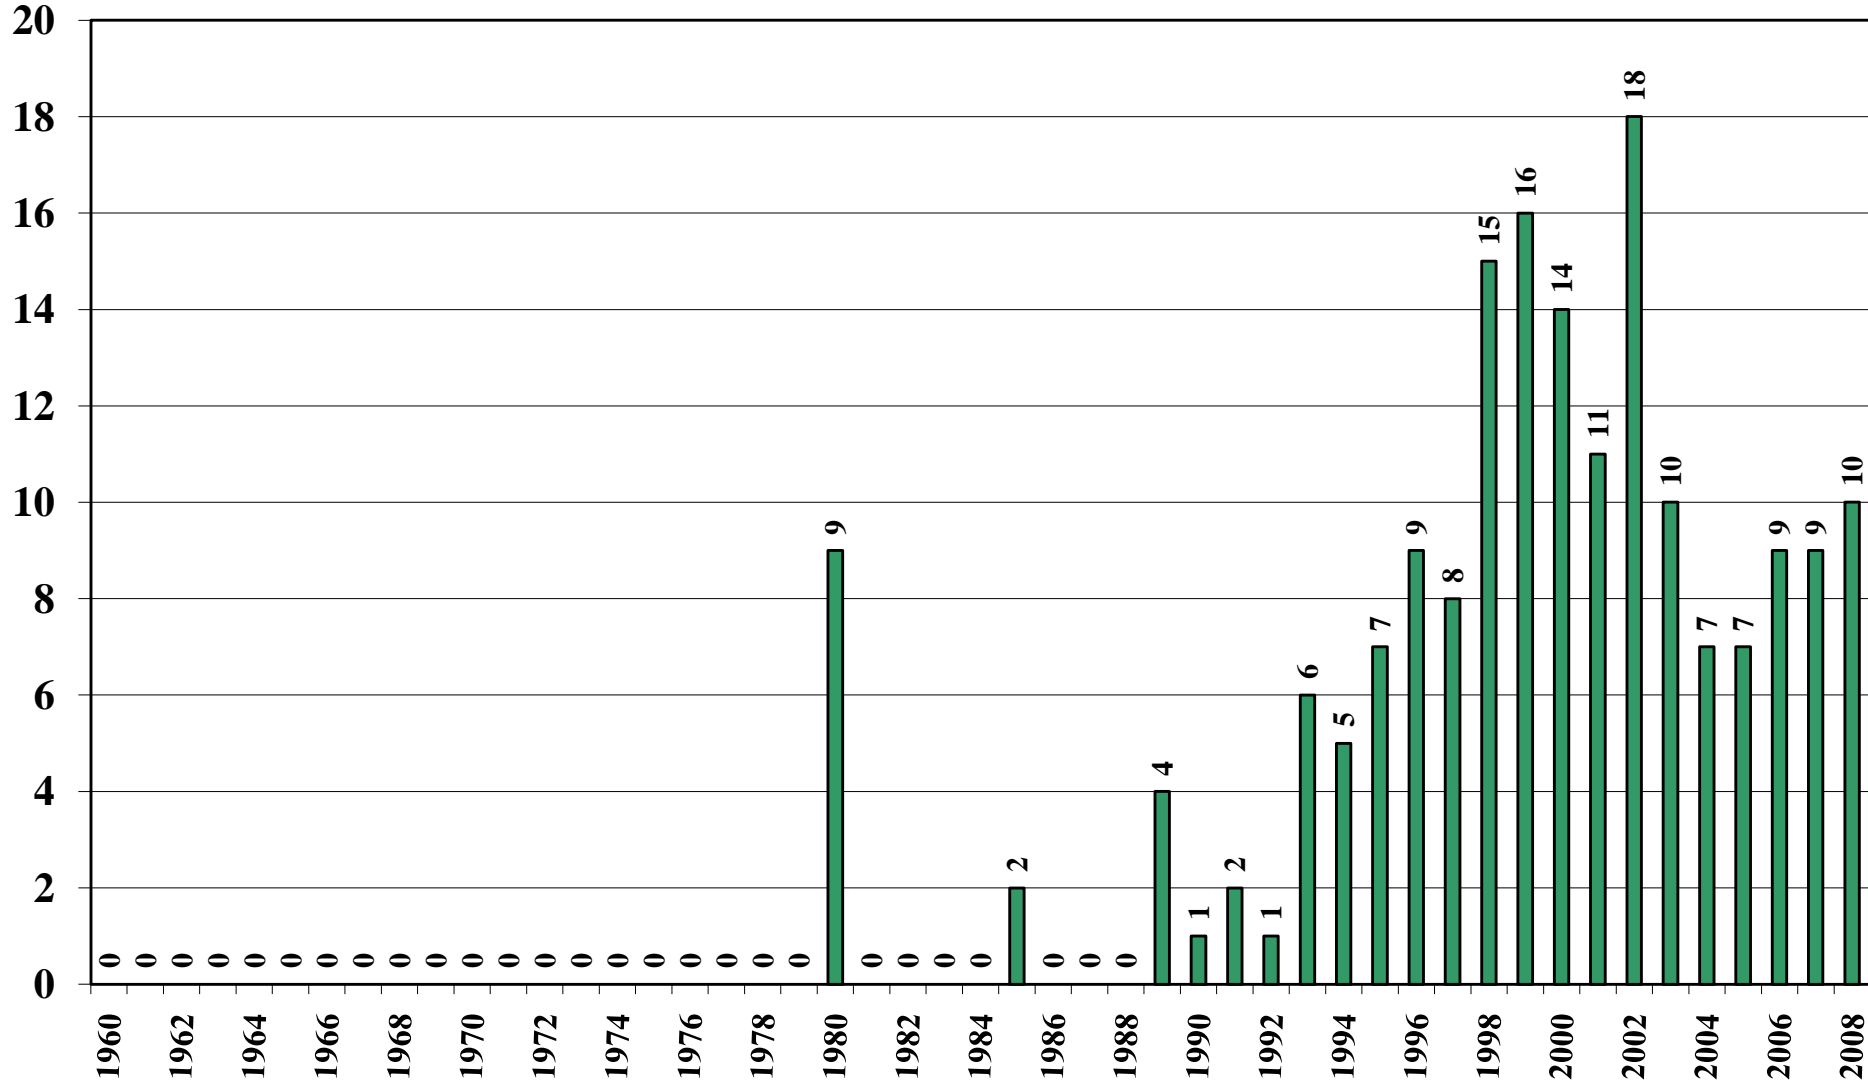

Argentina

USDA Supply and Demand Estimates

September 2, 2008

Argentina Rice Acreage Harvested 1960/61 – 2008/09

Thousand of Hectare

Argentina Milled Production (1,000 Metric Tons) 1960/61 – 2008/09

Argentina Rice Jan-Dec Imports (1,000 Metric Tons) 1960/61 – 2008/09

Argentina Rice Jan-Dec Exports (1,000 Metric Tons) 1960/61 – 2008/09

Argentina Rice Total Domestic Consumption (1,000 Metric Tons)

1960/61 – 2008/09

Argentina Rice Total Distribution (1,000 Metric Tons)

1960/61 – 2008/09

Argentina Rice Ending Stocks (1,000 Metric Tons) 1960/61 – 2008/09