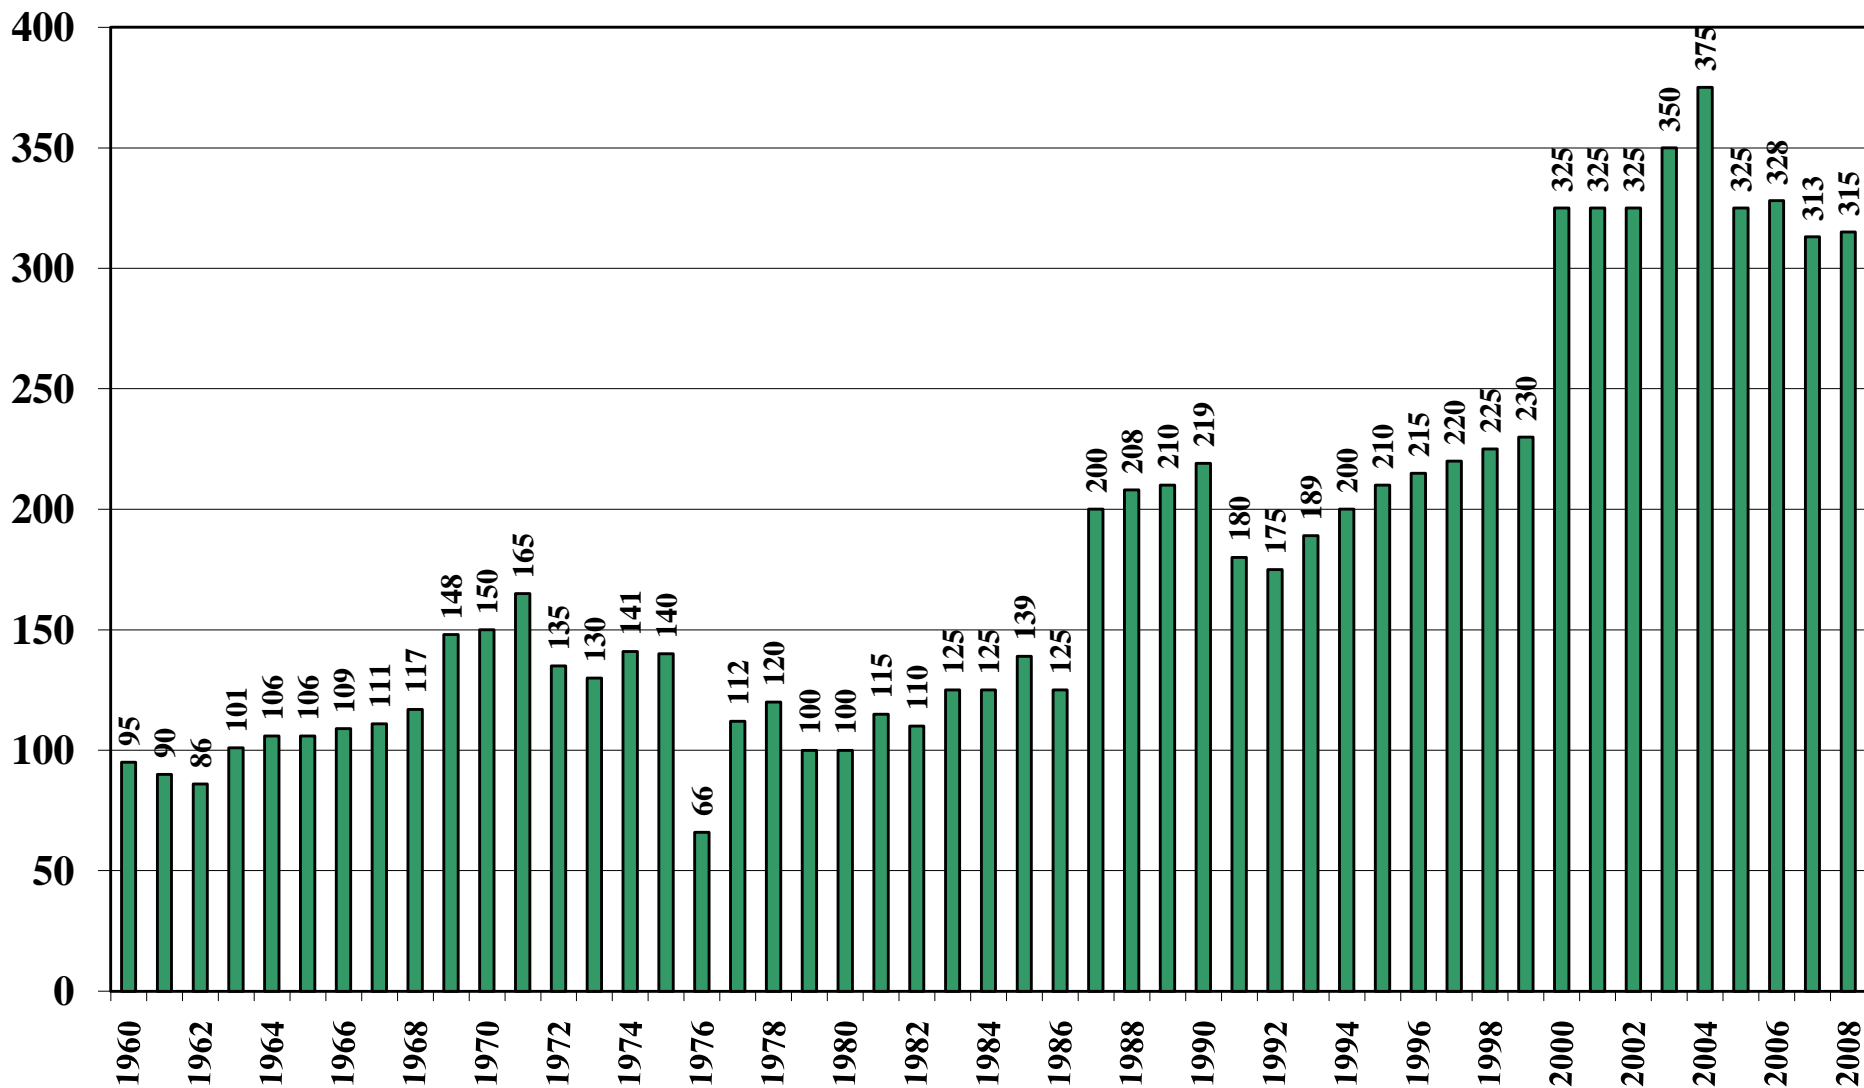

Argentina

USDA Supply and Demand Estimates

September 2, 2008

Argentina Rice Acreage Harvested 1960/61 – 2008/09

Thousand of Hectare

Argentina Milled Production (1,000 Metric Tons) 1960/61 – 2008/09

Argentina Rice Jan-Dec Imports (1,000 Metric Tons) 1960/61 – 2008/09

Argentina Rice Jan-Dec Exports (1,000 Metric Tons) 1960/61 – 2008/09

Argentina Rice Total Domestic Consumption (1,000 Metric Tons)

1960/61 – 2008/09

Argentina Rice Total Distribution (1,000 Metric Tons)

1960/61 – 2008/09

Argentina Rice Ending Stocks (1,000 Metric Tons) 1960/61 – 2008/09