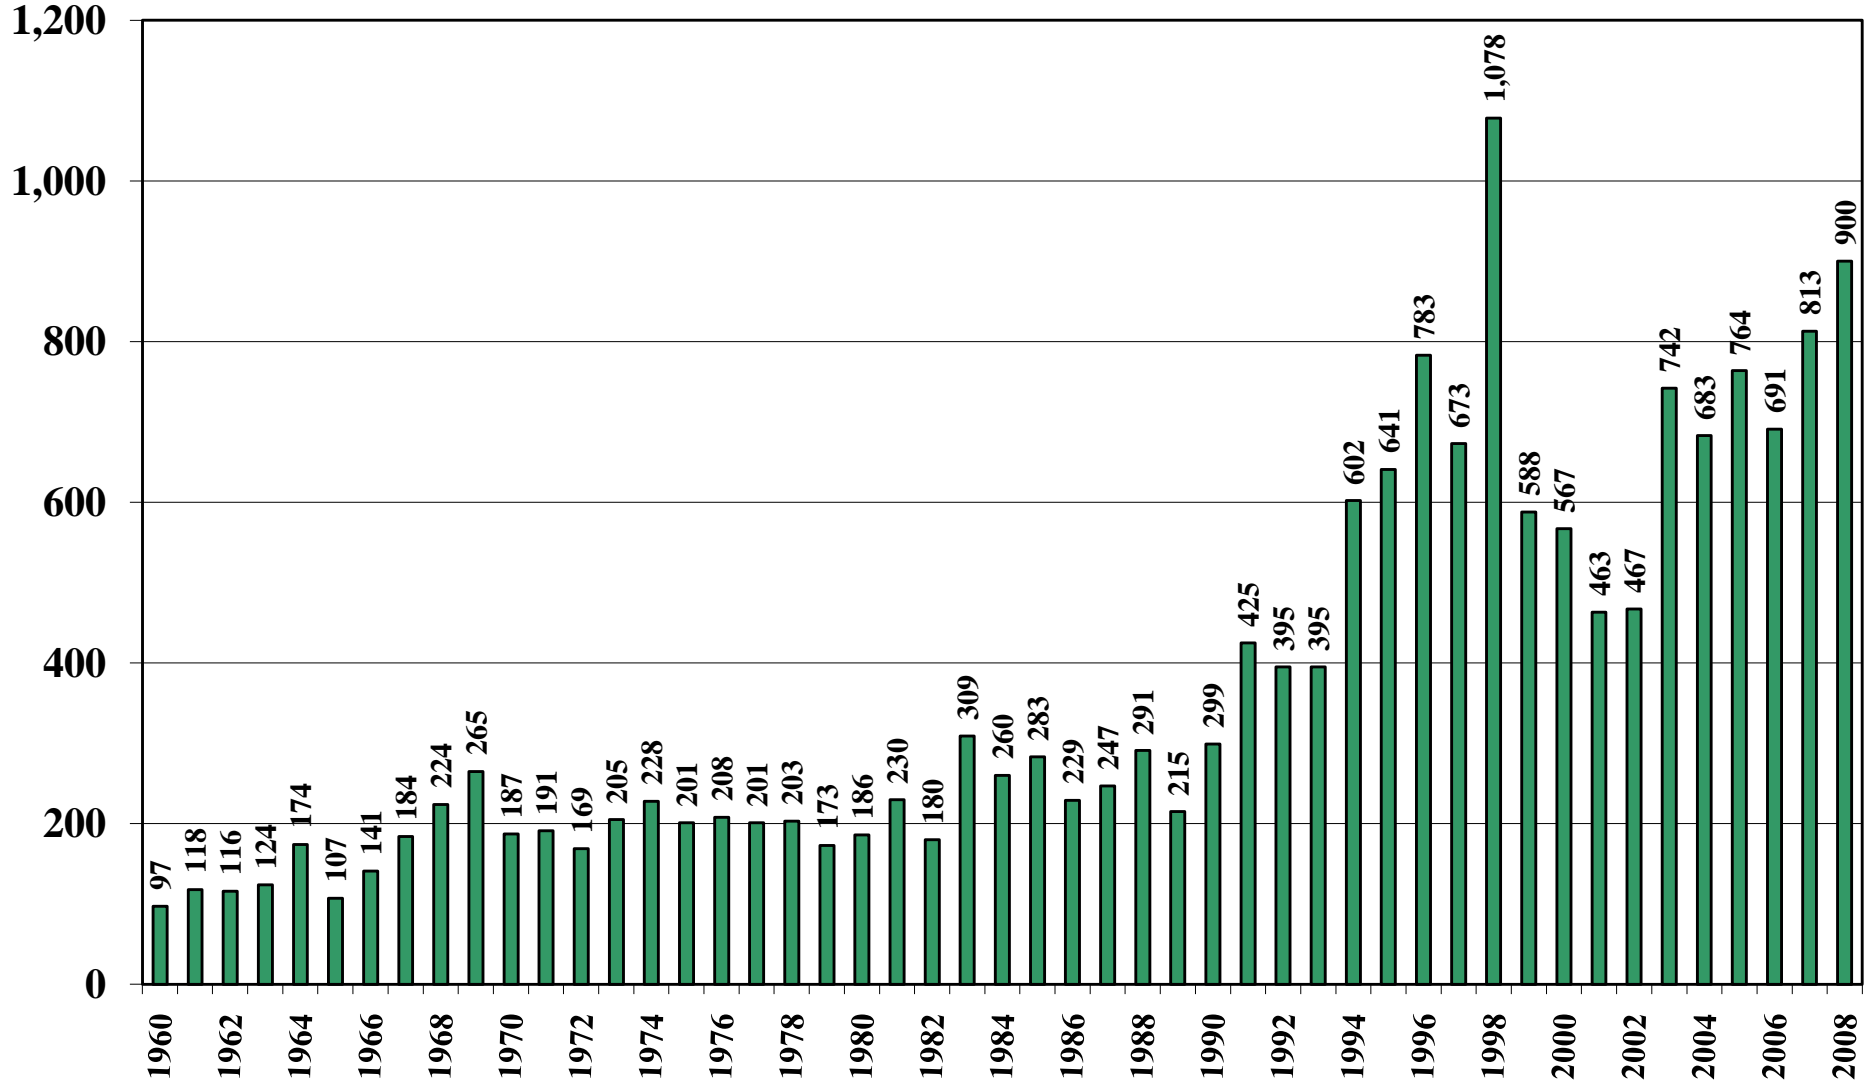

Argentina

USDA Supply and Demand Estimates

September 2, 2008

Argentina Rice Acreage Harvested 1960/61 – 2008/09

Thousand of Hectare

Argentina Milled Production (1,000 Metric Tons) 1960/61 – 2008/09

Argentina Rice Jan-Dec Imports (1,000 Metric Tons) 1960/61 – 2008/09

Argentina Rice Jan-Dec Exports (1,000 Metric Tons) 1960/61 – 2008/09

Argentina Rice Total Domestic Consumption (1,000 Metric Tons)

1960/61 – 2008/09

Argentina Rice Total Distribution (1,000 Metric Tons)

1960/61 – 2008/09

Argentina Rice Ending Stocks (1,000 Metric Tons) 1960/61 – 2008/09