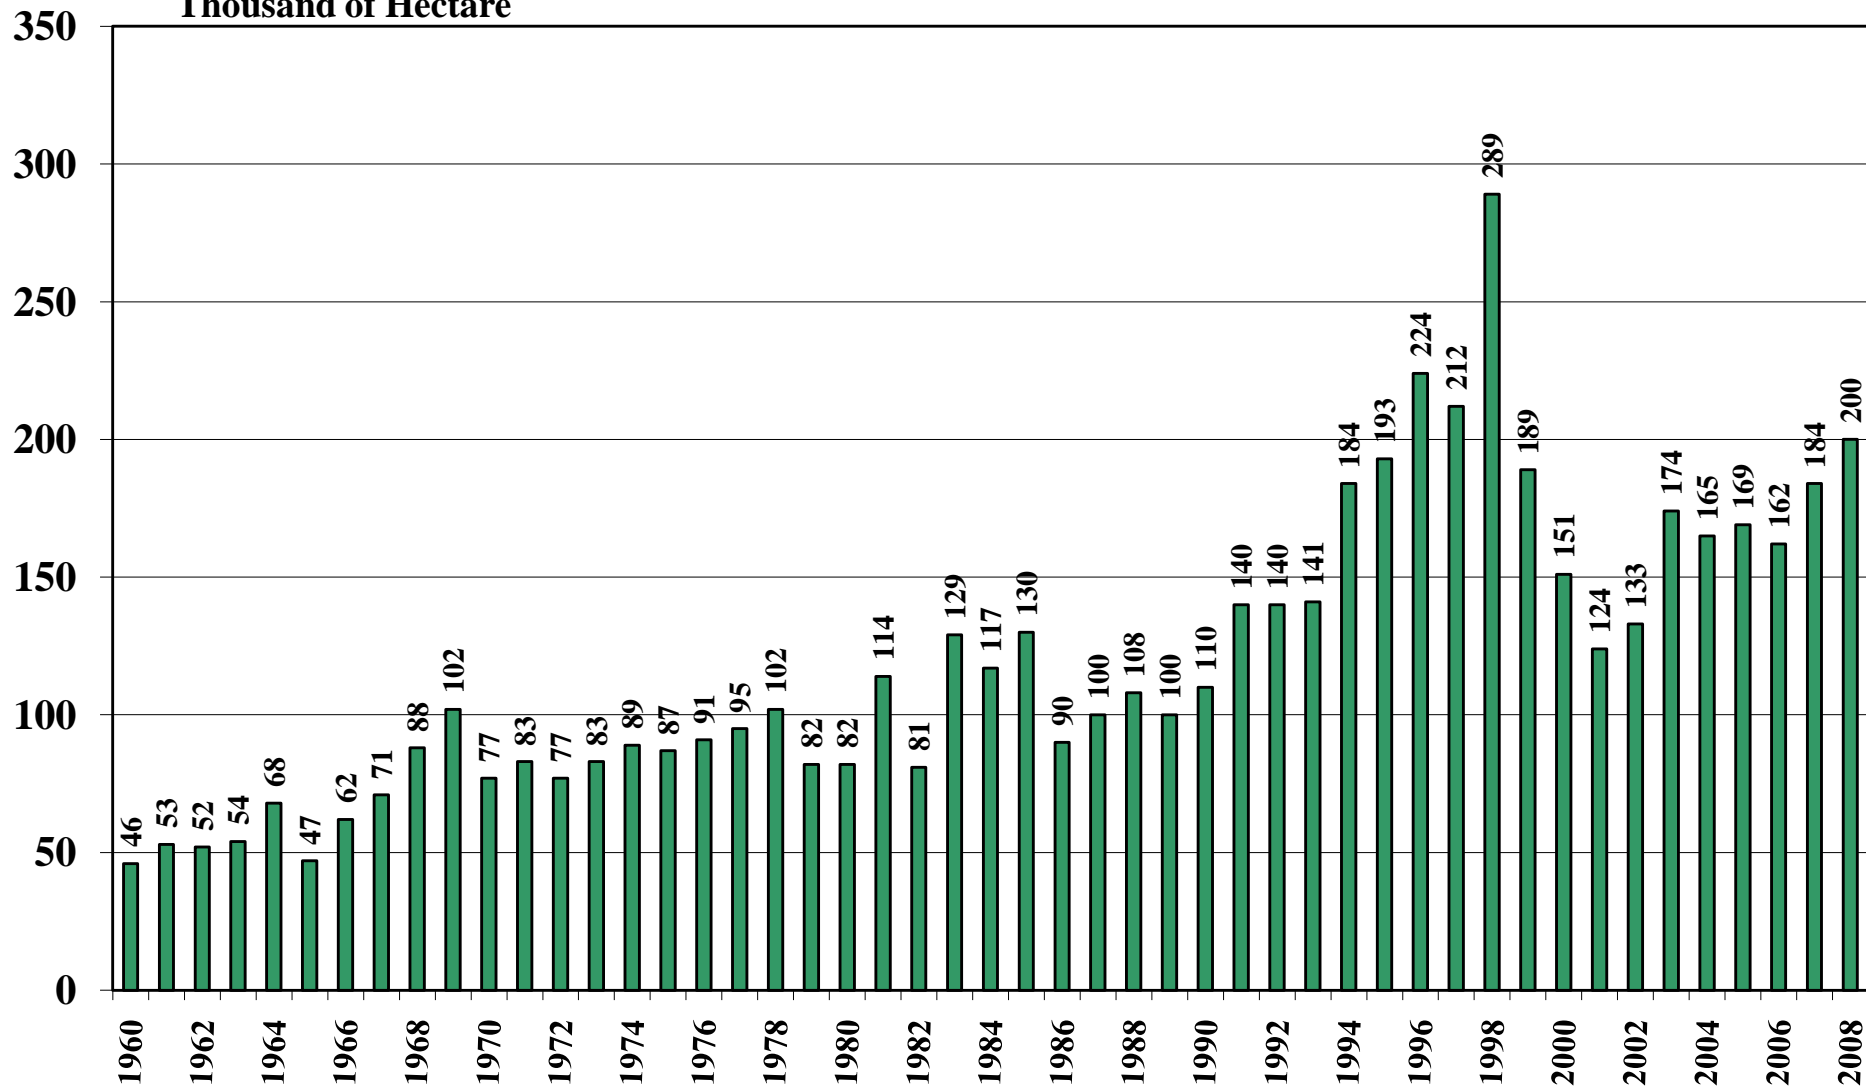

Argentina

USDA Supply and Demand Estimates

September 2, 2008

Argentina Rice Acreage Harvested 1960/61 – 2008/09

Thousand of Hectare

Argentina Milled Production (1,000 Metric Tons) 1960/61 – 2008/09

Argentina Rice Jan-Dec Imports (1,000 Metric Tons) 1960/61 – 2008/09

Argentina Rice Jan-Dec Exports (1,000 Metric Tons) 1960/61 – 2008/09

Argentina Rice Total Domestic Consumption (1,000 Metric Tons)

1960/61 – 2008/09

Argentina Rice Total Distribution (1,000 Metric Tons)

1960/61 – 2008/09

Argentina Rice Ending Stocks (1,000 Metric Tons) 1960/61 – 2008/09