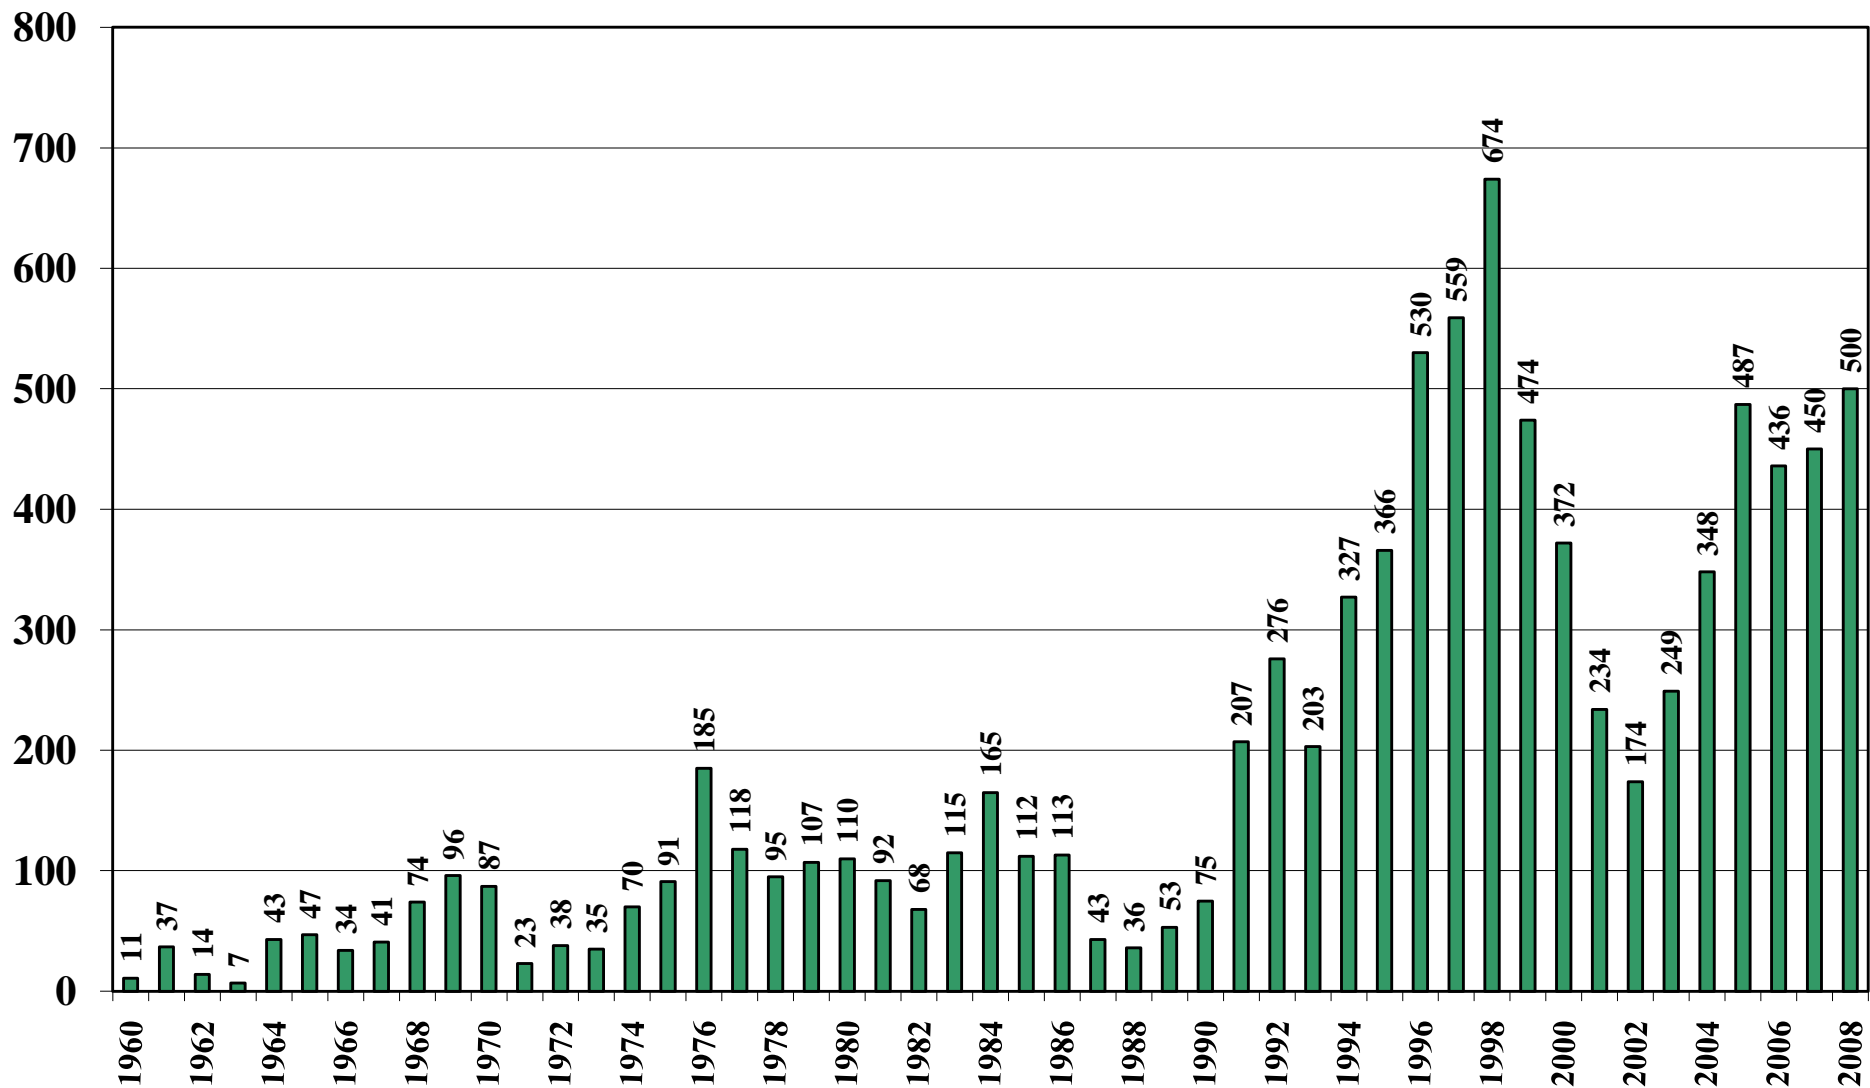

Argentina

USDA Supply and Demand Estimates

September 2, 2008

Argentina Rice Acreage Harvested 1960/61 – 2008/09

Thousand of Hectare

Argentina Milled Production (1,000 Metric Tons) 1960/61 – 2008/09

Argentina Rice Jan-Dec Imports (1,000 Metric Tons) 1960/61 – 2008/09

Argentina Rice Jan-Dec Exports (1,000 Metric Tons) 1960/61 – 2008/09

Argentina Rice Total Domestic Consumption (1,000 Metric Tons)

1960/61 – 2008/09

Argentina Rice Total Distribution (1,000 Metric Tons)

1960/61 – 2008/09

Argentina Rice Ending Stocks (1,000 Metric Tons) 1960/61 – 2008/09